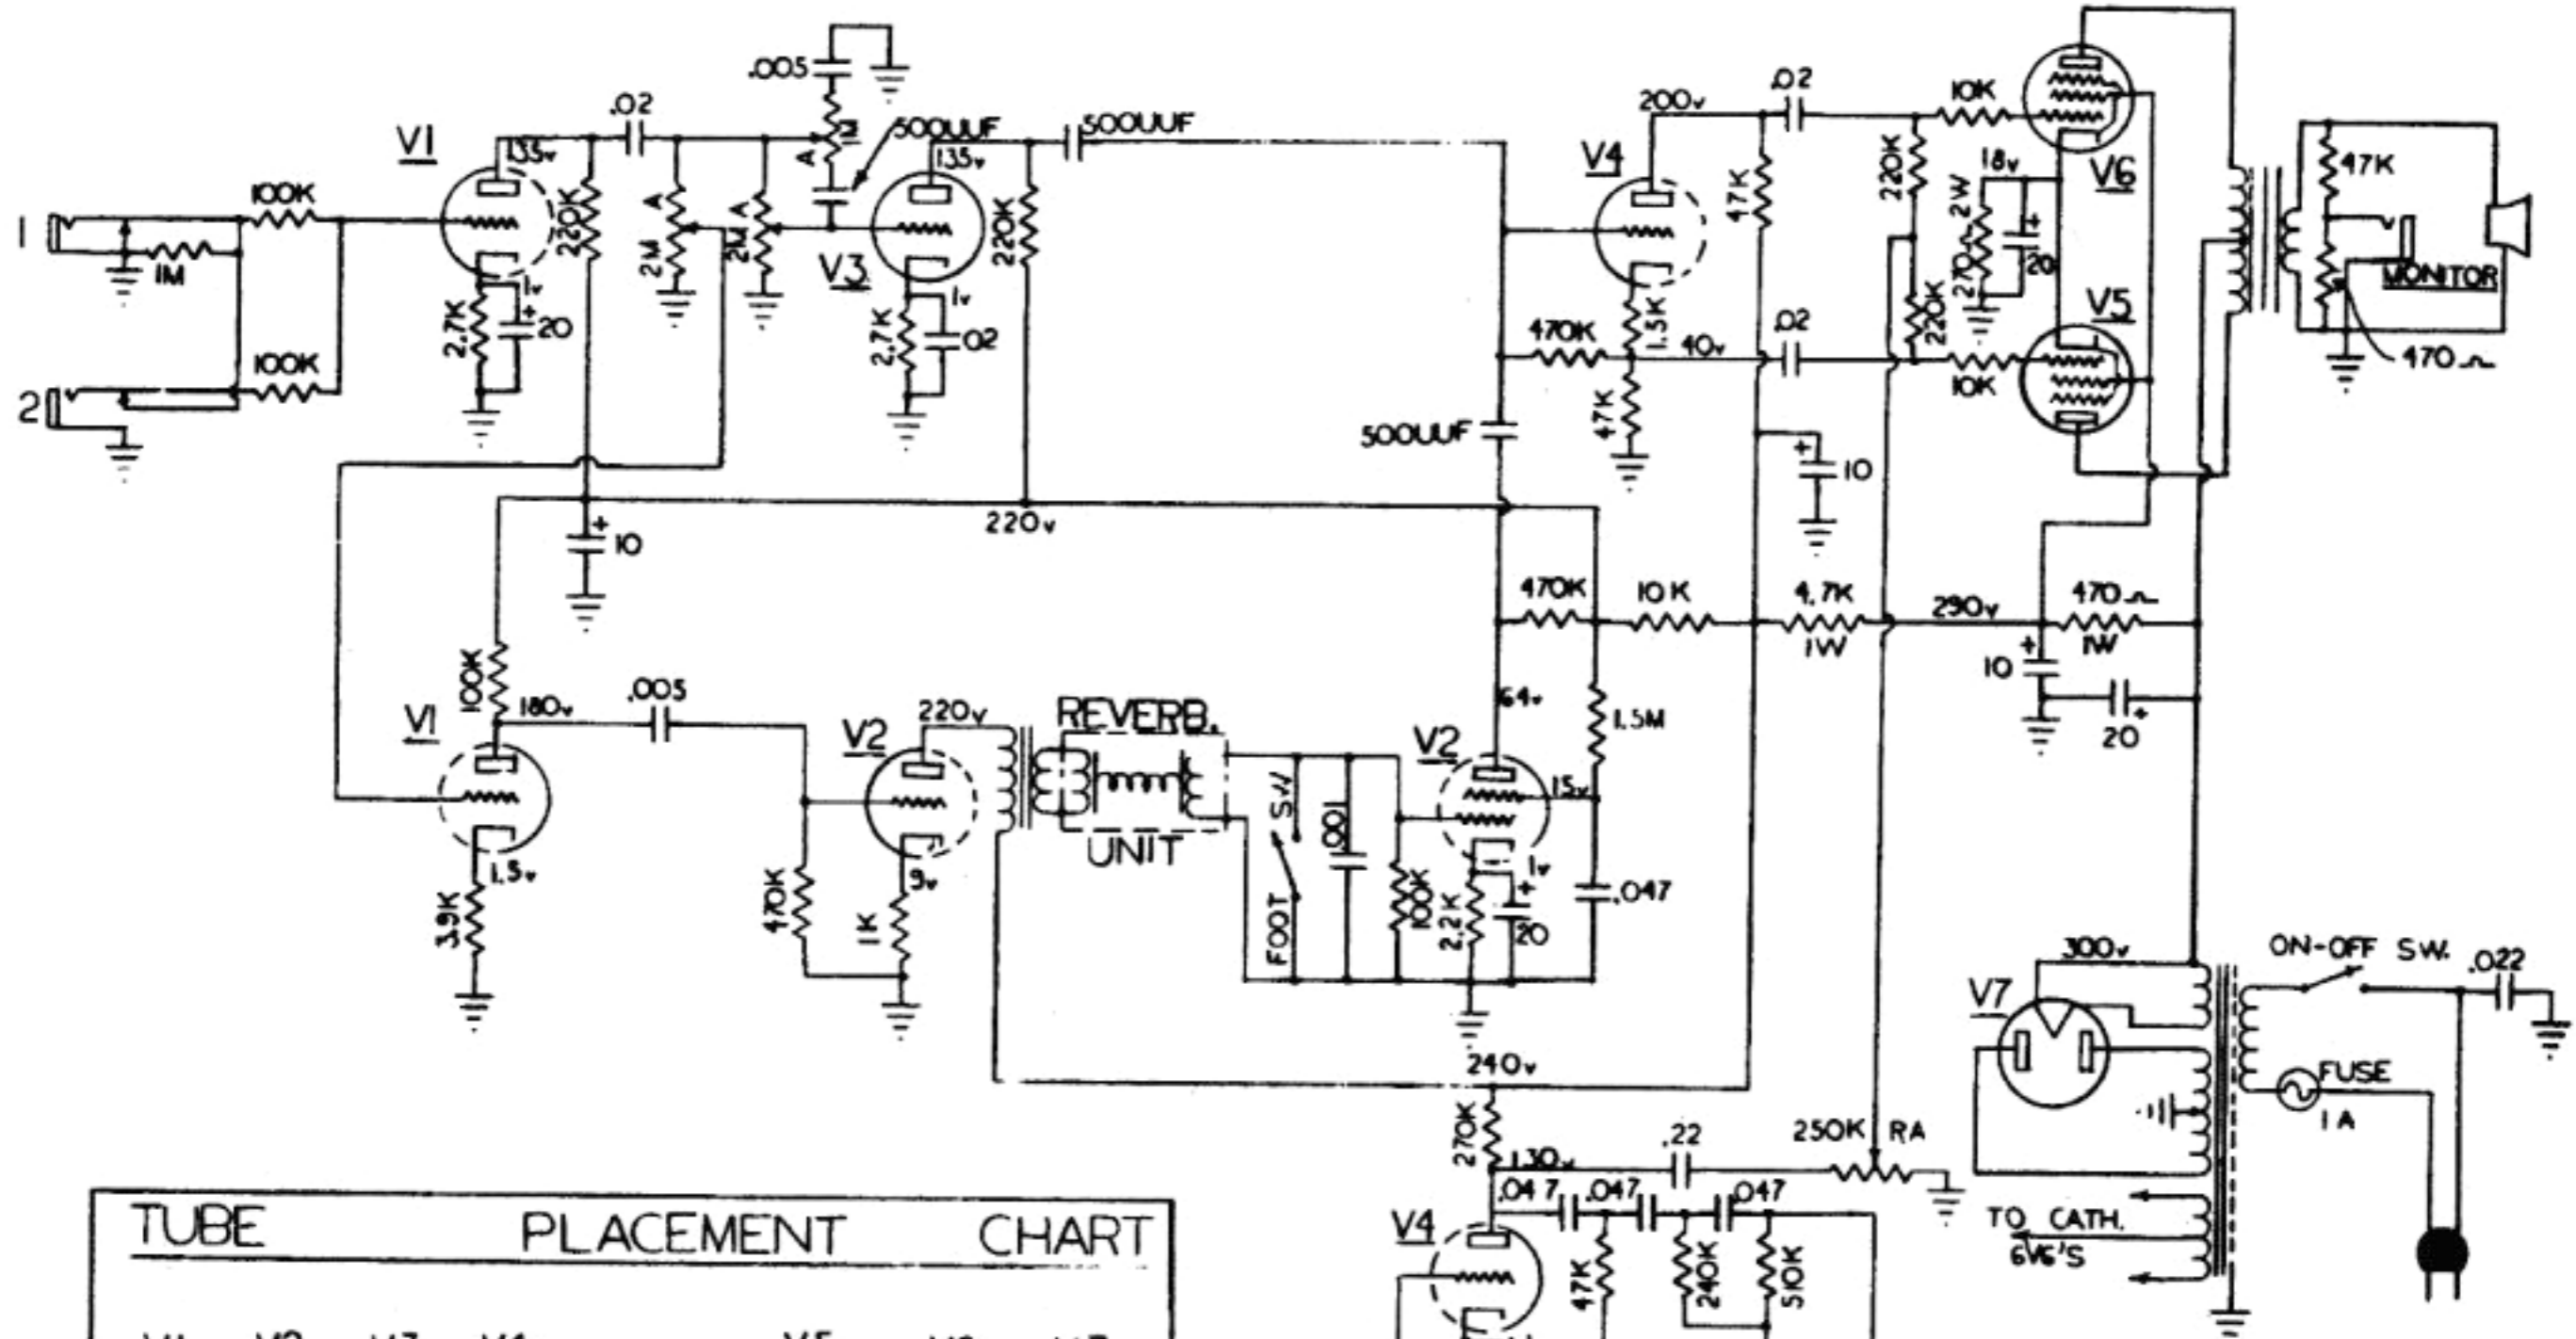

GA-19RVT

TUBE PLACEMENT CHART						
V1	V2	V3	V4	V5	V6	V7
6EU7	7199	6EU7	6EU7	6V6GT	6V6GT	5Y3GT

ALL DC VOLTAGES ARE MEASURED TO CHASSIS WITH V.T.V.M.