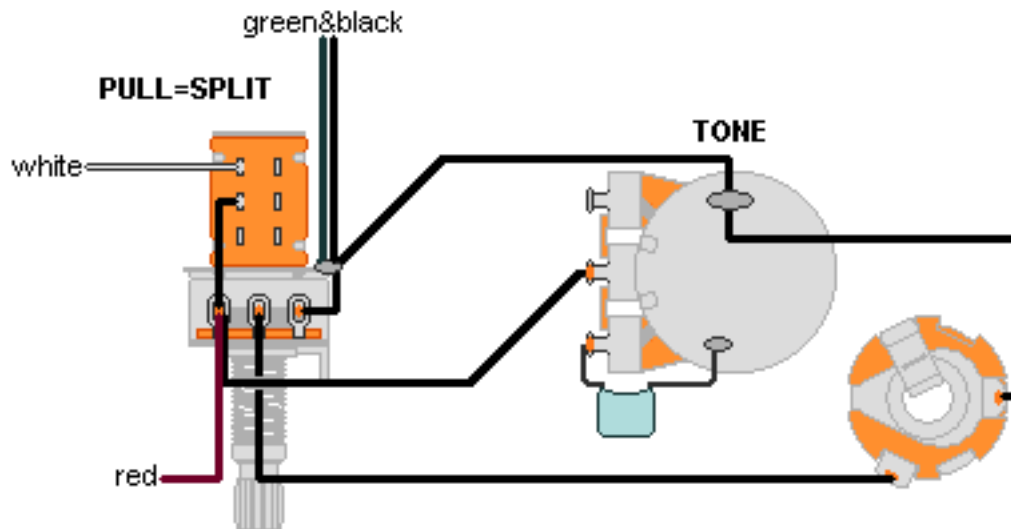

DiMarzio, Inc.

1388 Richmond Terrace, PO Box 100387, Staten Island, NY 10310, Tel(718)981-9286, Fax(718)720-5296

1 HUMBUCKER IN PARALLEL, 1 PUSH/PULL (split)

**Note: Tailpiece should be connected to common ground.
All grounds \perp must be connected.**