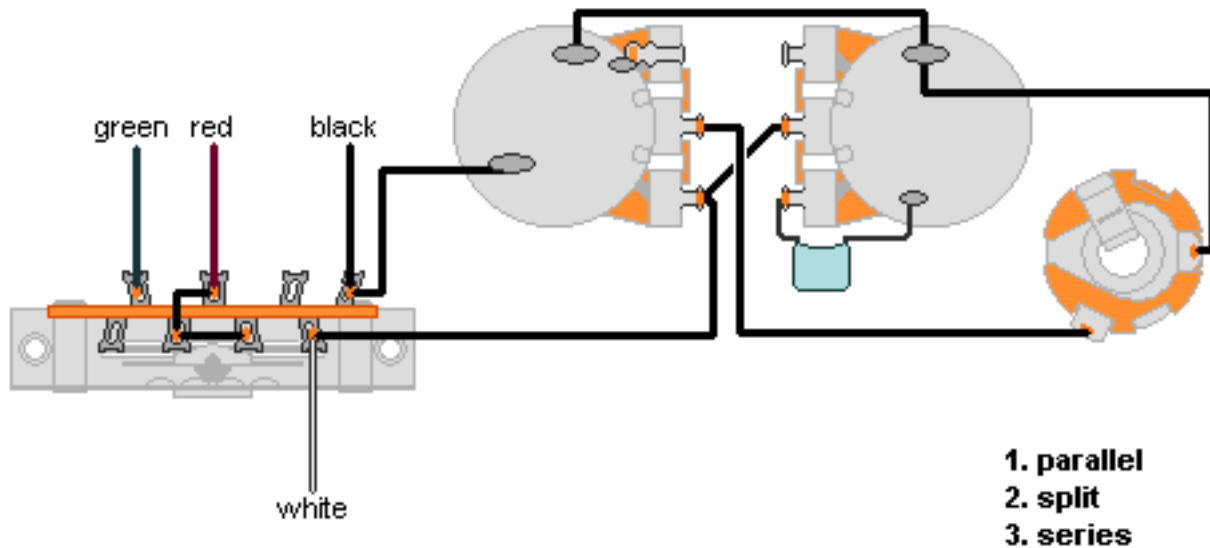

## 1 HUM, 3-WAY TELE SWITCH (Dual sound with single coil switching)

**Note: Tailpiece should be connected to common ground.  
All grounds  $\perp$  must be connected.**

Copyright (C) 2010 DiMarzio, Inc. All rights reserved