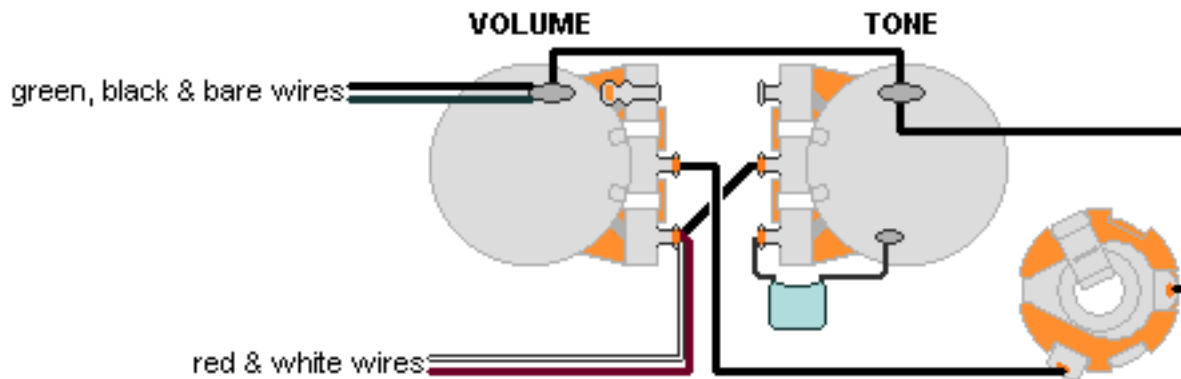

DiMarzio, Inc.

1388 Richmond Terrace, PO Box 100387, Staten Island, NY 10310, Tel(718)981-9286, Fax(718)720-5296

HUMBUCKER, 1 VOLUME & TONE HUMBUCKER IN PARALLEL

**Note: Tailpiece should be connected to common ground.
All grounds \perp must be connected.**