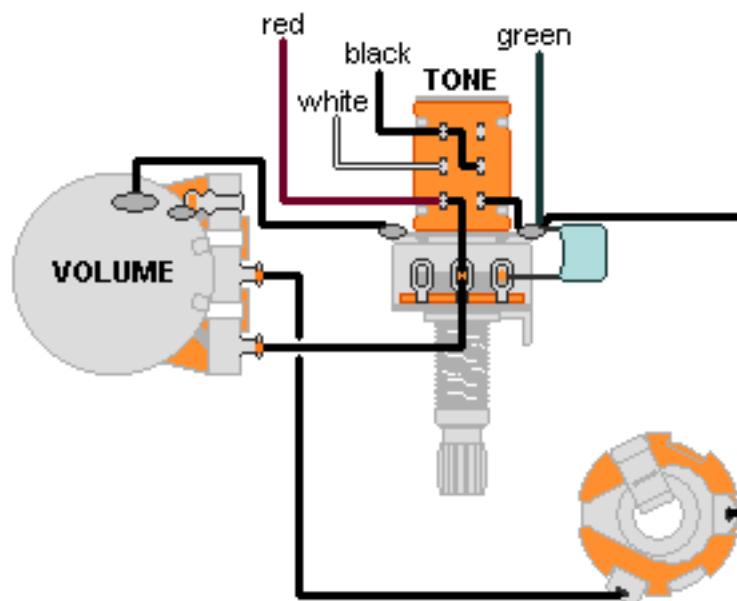

DiMarzio, Inc.

1388 Richmond Terrace, PO Box 100387, Staten Island, NY 10310, Tel(718)981-9286, Fax(718)720-5296

1 HUMBUCKER, 1 VOLUME, 1 PUSH/PULL TONE SERIES/PARALLEL

All other pickup wires not shown or mentioned go to ground.

Note: Tailpiece should be connected to common ground.

All grounds \perp must be connected.

Copyright (C) 2010 DiMarzio, Inc. All rights reserved