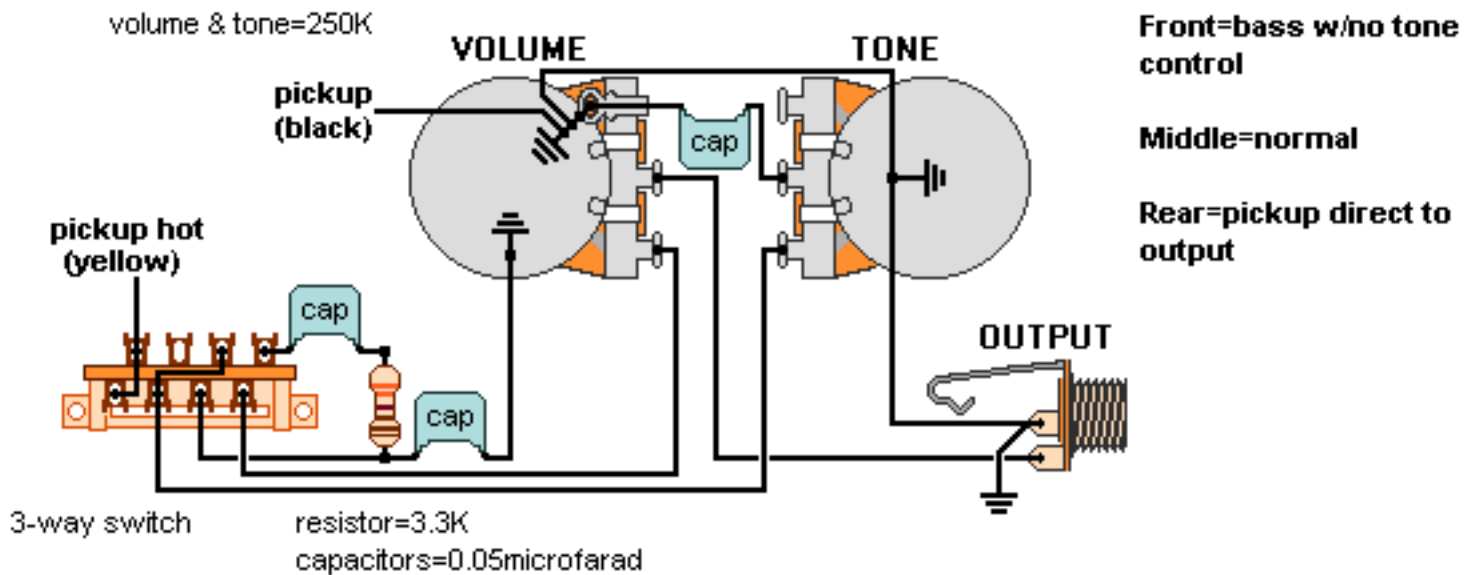

DiMarzio, Inc.

1388 Richmond Terrace, PO Box 100387, Staten Island, NY 10310, Tel(718)981-9286, Fax(718)720-5296

Note: Tailpiece should be connected to common ground.
All grounds \perp must be connected.