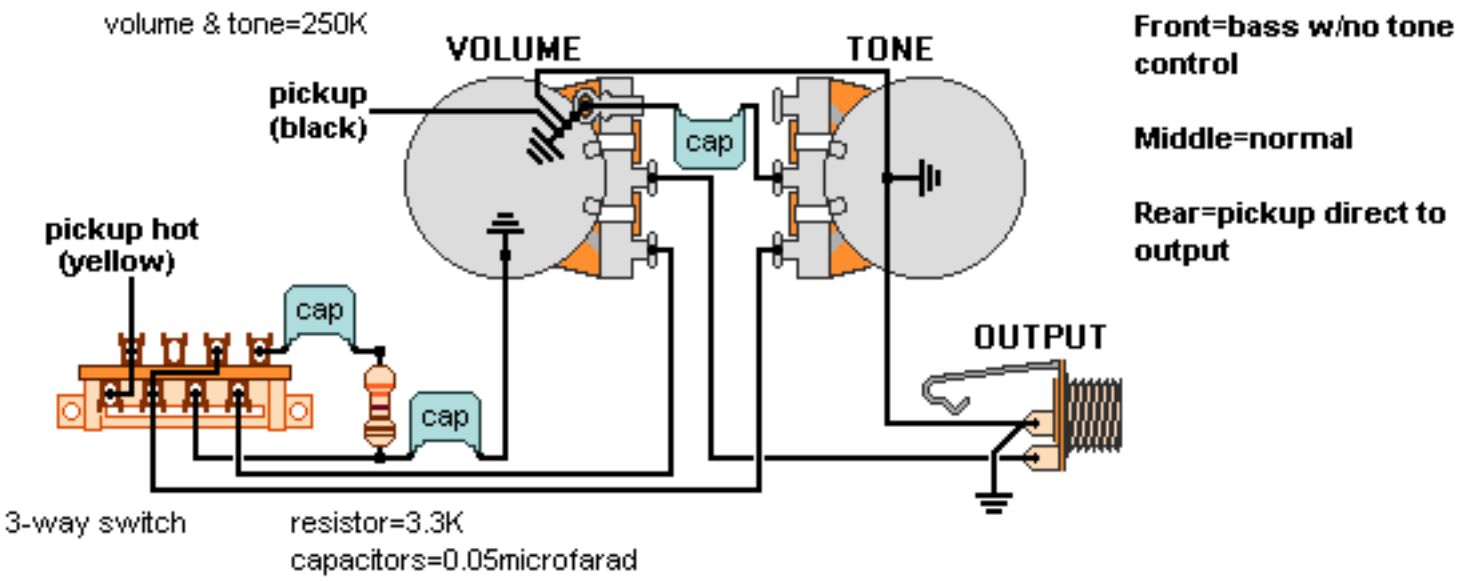

DiMarzio, Inc.

1388 Richmond Terrace, PO Box 100387, Staten Island, NY 10310, Tel(718)981-9286, Fax(718)720-5296

Note: Tailpiece should be connected to common ground.
All grounds \perp must be connected.