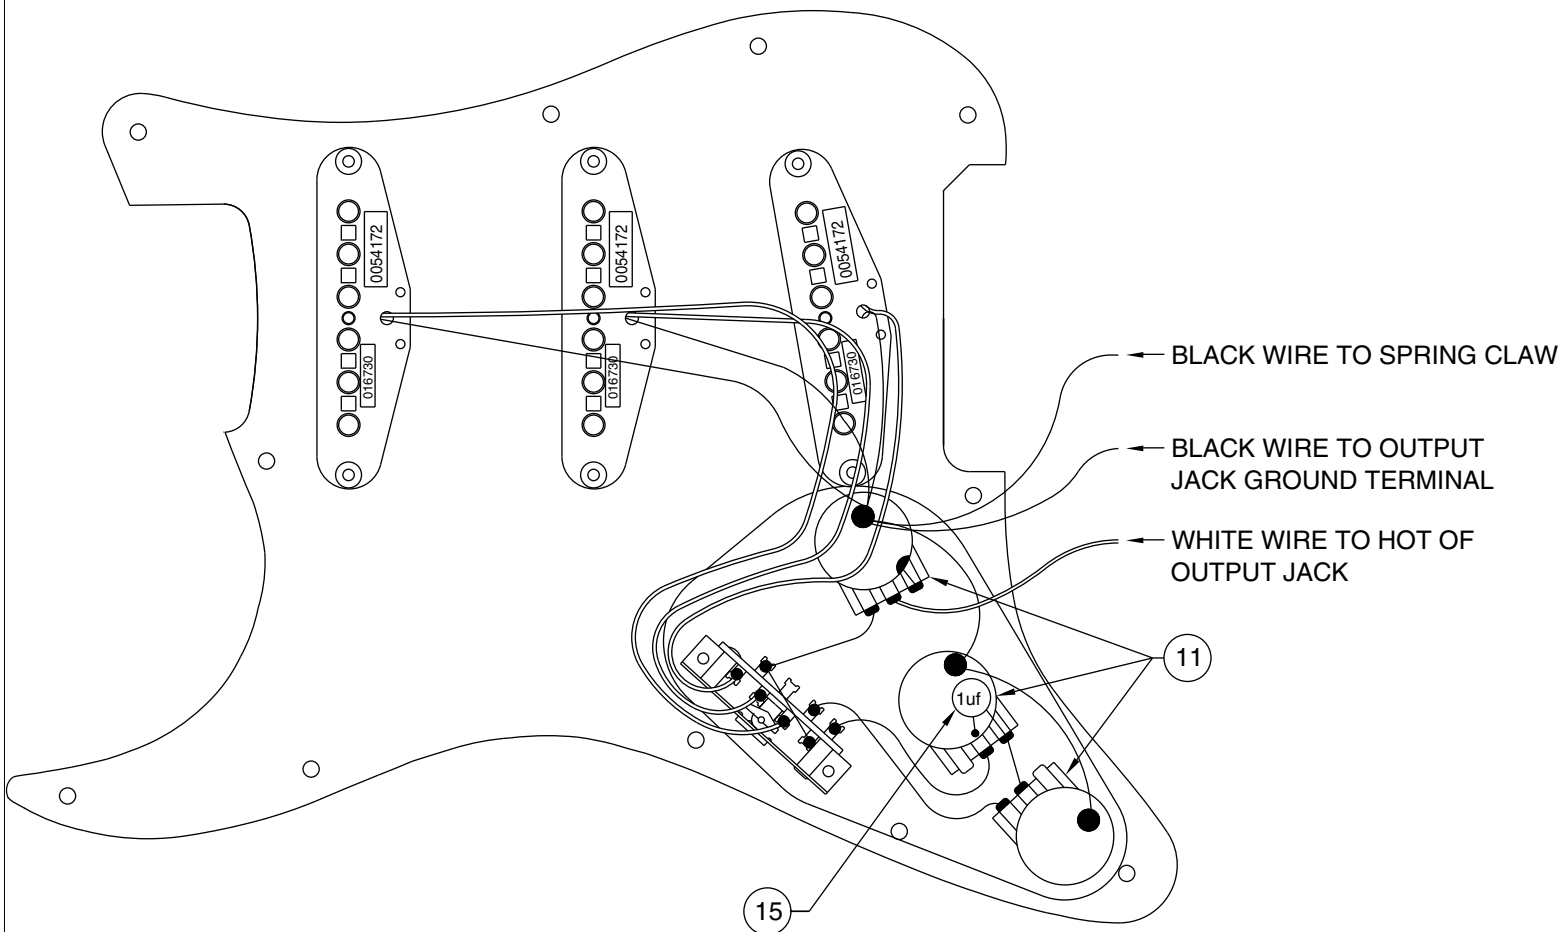

60'S STRATOCASTER 0131000

PICKGUARD ASSEMBLY