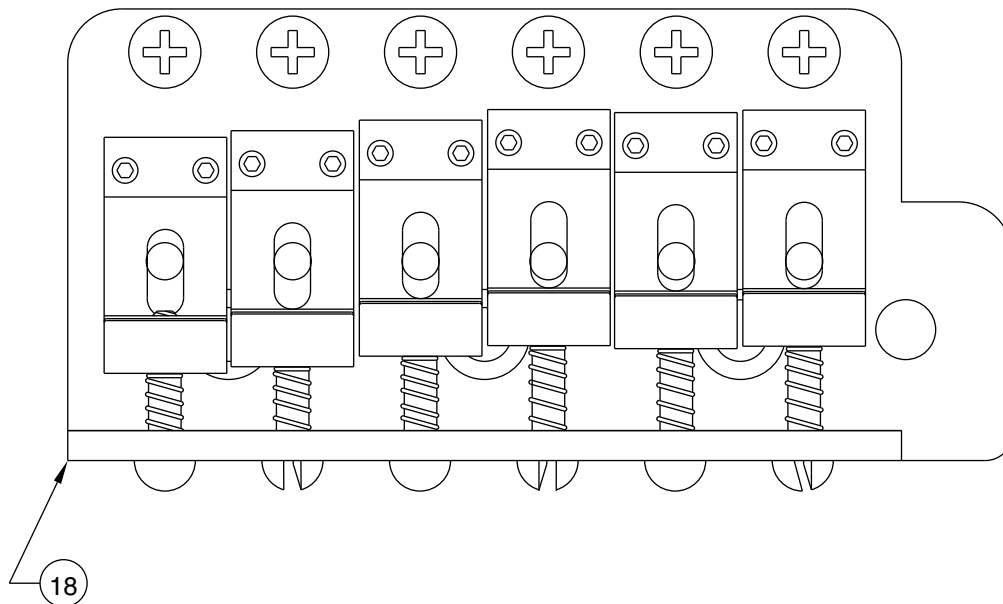

## 60'S STRATOCASTER 0131000

REF.#	P/N	DESCRIPTION
1	0054168000	Neck, 60's Strat, Mexico, R/W, Paint
2	0047912000	Tuning Key, (1) Set
	0053020000	Bushing
	0011357000	Mounting Screw
3	0083675000	Bone Nut
4	0010389000	String Retainer
	0020423000	Spacer
	0011358000	Mounting Screw
5	0012252000	Truss Rod Adjustment Nut
	0018531000	Truss Rod Adjusting Wrench
6	0054169xxx	Body, 60's Strat, Mexico, Sunburst
	0054170xxx	Body, 60's Strat, Mexico, Solid Color
7	0018353000	Neck Mounting Plate
	0015636000	Mounting Screw
8	0012344000	Strap Button
	0015610000	Mounting Screw
9	0039492002	Pickguard, '62 Vintage Strat, Mint Green
	0015578000	Mounting Screw
10	0054172000	Pickup Assembly, Vintage Strat, Mexico (3)
	0015776000	Mounting Screw
	0036878000	Tubing, Latex Cut
11	0013446000	Control, 250k, (3)
	0016352000	Mounting Hex Nut
	0016436000	Lock Washer, Intl
12	0053767000	Knob, Volume, Strat, Aged White
13	0053768000	Knob, Tone, Strat, Aged White, (2)
14	0053291000	Switch, 5 Way Grigsby W/ Metal Roller
	0053765000	Knob, Aged White
	0015776000	Mounting Screw
15	0021022000	Capacitor, .1uf
16	0047329000	Output Jack
	0016352000	Mounting Hex Nut
	0016436000	Lock Washer, Intl
17	0010280090	Jack Ferrule
	0015578000	Mounting Screw
18	0054619000	Bridge Assembly, Vintage Strat, Ping
	0018531000	Adjusting Wrench, Saddle Height
	0016170000	Mounting Screw
	0050918000	Claw, Tremolo
	0015636000	Mounting Screw
	0031643000	Spring, Tremolo, Vintage
	0054620000	Arm, Tremolo, Vintage, Ping
	0055247000	Knob, Tremolo, Ping, Ivory
19	0019649002	Back Plate, White, Vintage Strat
	0015578000	Mounting Screw

## SWITCH & CONTROL FUNCTION

5 POSITION SWITCH POSITION					
 5	 4	 3	 2	 1	← 5 WAY SWITCH POSITION
					← NECK PICKUP
					← MIDDLE PICKUP
					← BRIDGE PICKUP
	← PICKUP IS OFF				← PICKUP IS ON