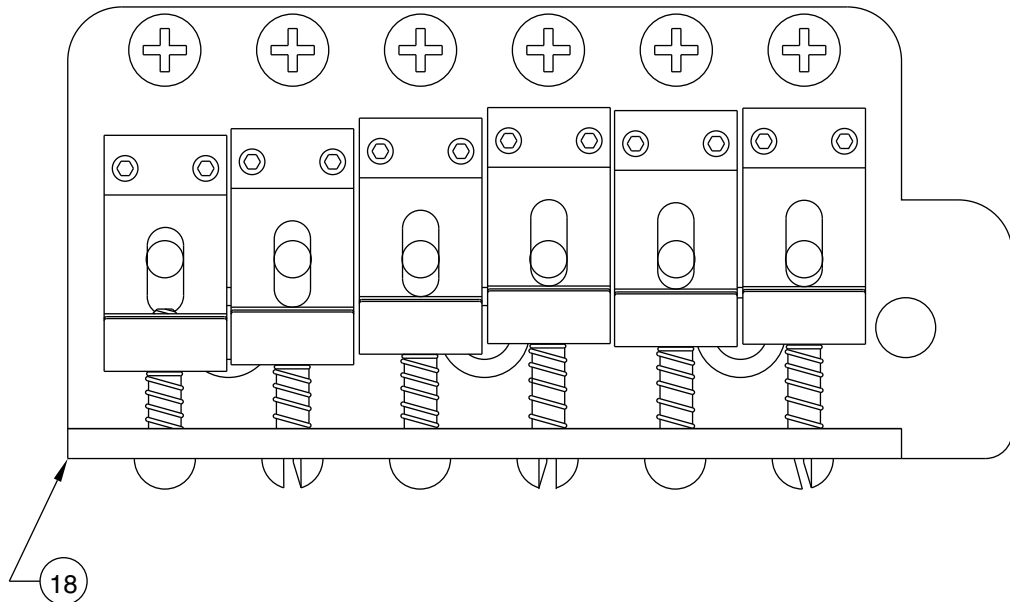

60'S STRATOCASTER 0131000

60'S STRATOCASTER 0131000

PICKGUARD ASSEMBLY

BRIDGE ASSEMBLY

60'S STRATOCASTER 0131000

REF.#	P/N	DESCRIPTION
1	0054168000	Neck, 60's Strat, Mexico, R/W, Paint
2	0047912000	Tuning Key, (1) Set
	0053020000	Bushing
	0011357000	Mounting Screw
3	0083675000	Bone Nut
4	0010389000	String Retainer
	0020423000	Spacer
	0011358000	Mounting Screw
5	0012252000	Truss Rod Adjustment Nut
	0018531000	Truss Rod Adjusting Wrench
6	0054169xxx	Body, 60's Strat, Mexico, Sunburst
	0054170xxx	Body, 60's Strat, Mexico, Solid Color
7	0018353000	Neck Mounting Plate
	0015636000	Mounting Screw
8	0012344000	Strap Button
	0015610000	Mounting Screw
9	0039492002	Pickguard, '62 Vintage Strat, Mint Green
	0015578000	Mounting Screw
10	0054172000	Pickup Assembly, Vintage Strat, Mexico (3)
	0015776000	Mounting Screw
	0036878000	Tubing, Latex Cut
11	0013446000	Control, 250k, (3)
	0016352000	Mounting Hex Nut
	0016436000	Lock Washer, Intl
12	0053767000	Knob, Volume, Strat, Aged White
13	0053768000	Knob, Tone, Strat, Aged White, (2)
14	0053291000	Switch, 5 Way Grigsby W/ Metal Roller
	0053765000	Knob, Aged White
	0015776000	Mounting Screw
15	0021022000	Capacitor, .1uf
16	0047329000	Output Jack
	0016352000	Mounting Hex Nut
	0016436000	Lock Washer, Intl
17	0010280090	Jack Ferrule
	0015578000	Mounting Screw
18	0054619000	Bridge Assembly, Vintage Strat, Ping
	0018531000	Adjusting Wrench, Saddle Height
	0016170000	Mounting Screw
	0050918000	Claw, Tremolo
	0015636000	Mounting Screw
	0031643000	Spring, Tremolo, Vintage
	0054620000	Arm, Tremolo, Vintage, Ping
	0055247000	Knob, Tremolo, Ping, Ivory
19	0019649002	Back Plate, White, Vintage Strat
	0015578000	Mounting Screw

Body Part Number	
00541695000	3 Tone Sunburst
0054170702	Lake Placid Blue
0054170505	Olympic White
0054170506	Black
0054170556	Shell Pink
0054170566	Burgundy Mist Metallic

60'S STRATOCASTER 0131000

SWITCH & CONTROL FUNCTION