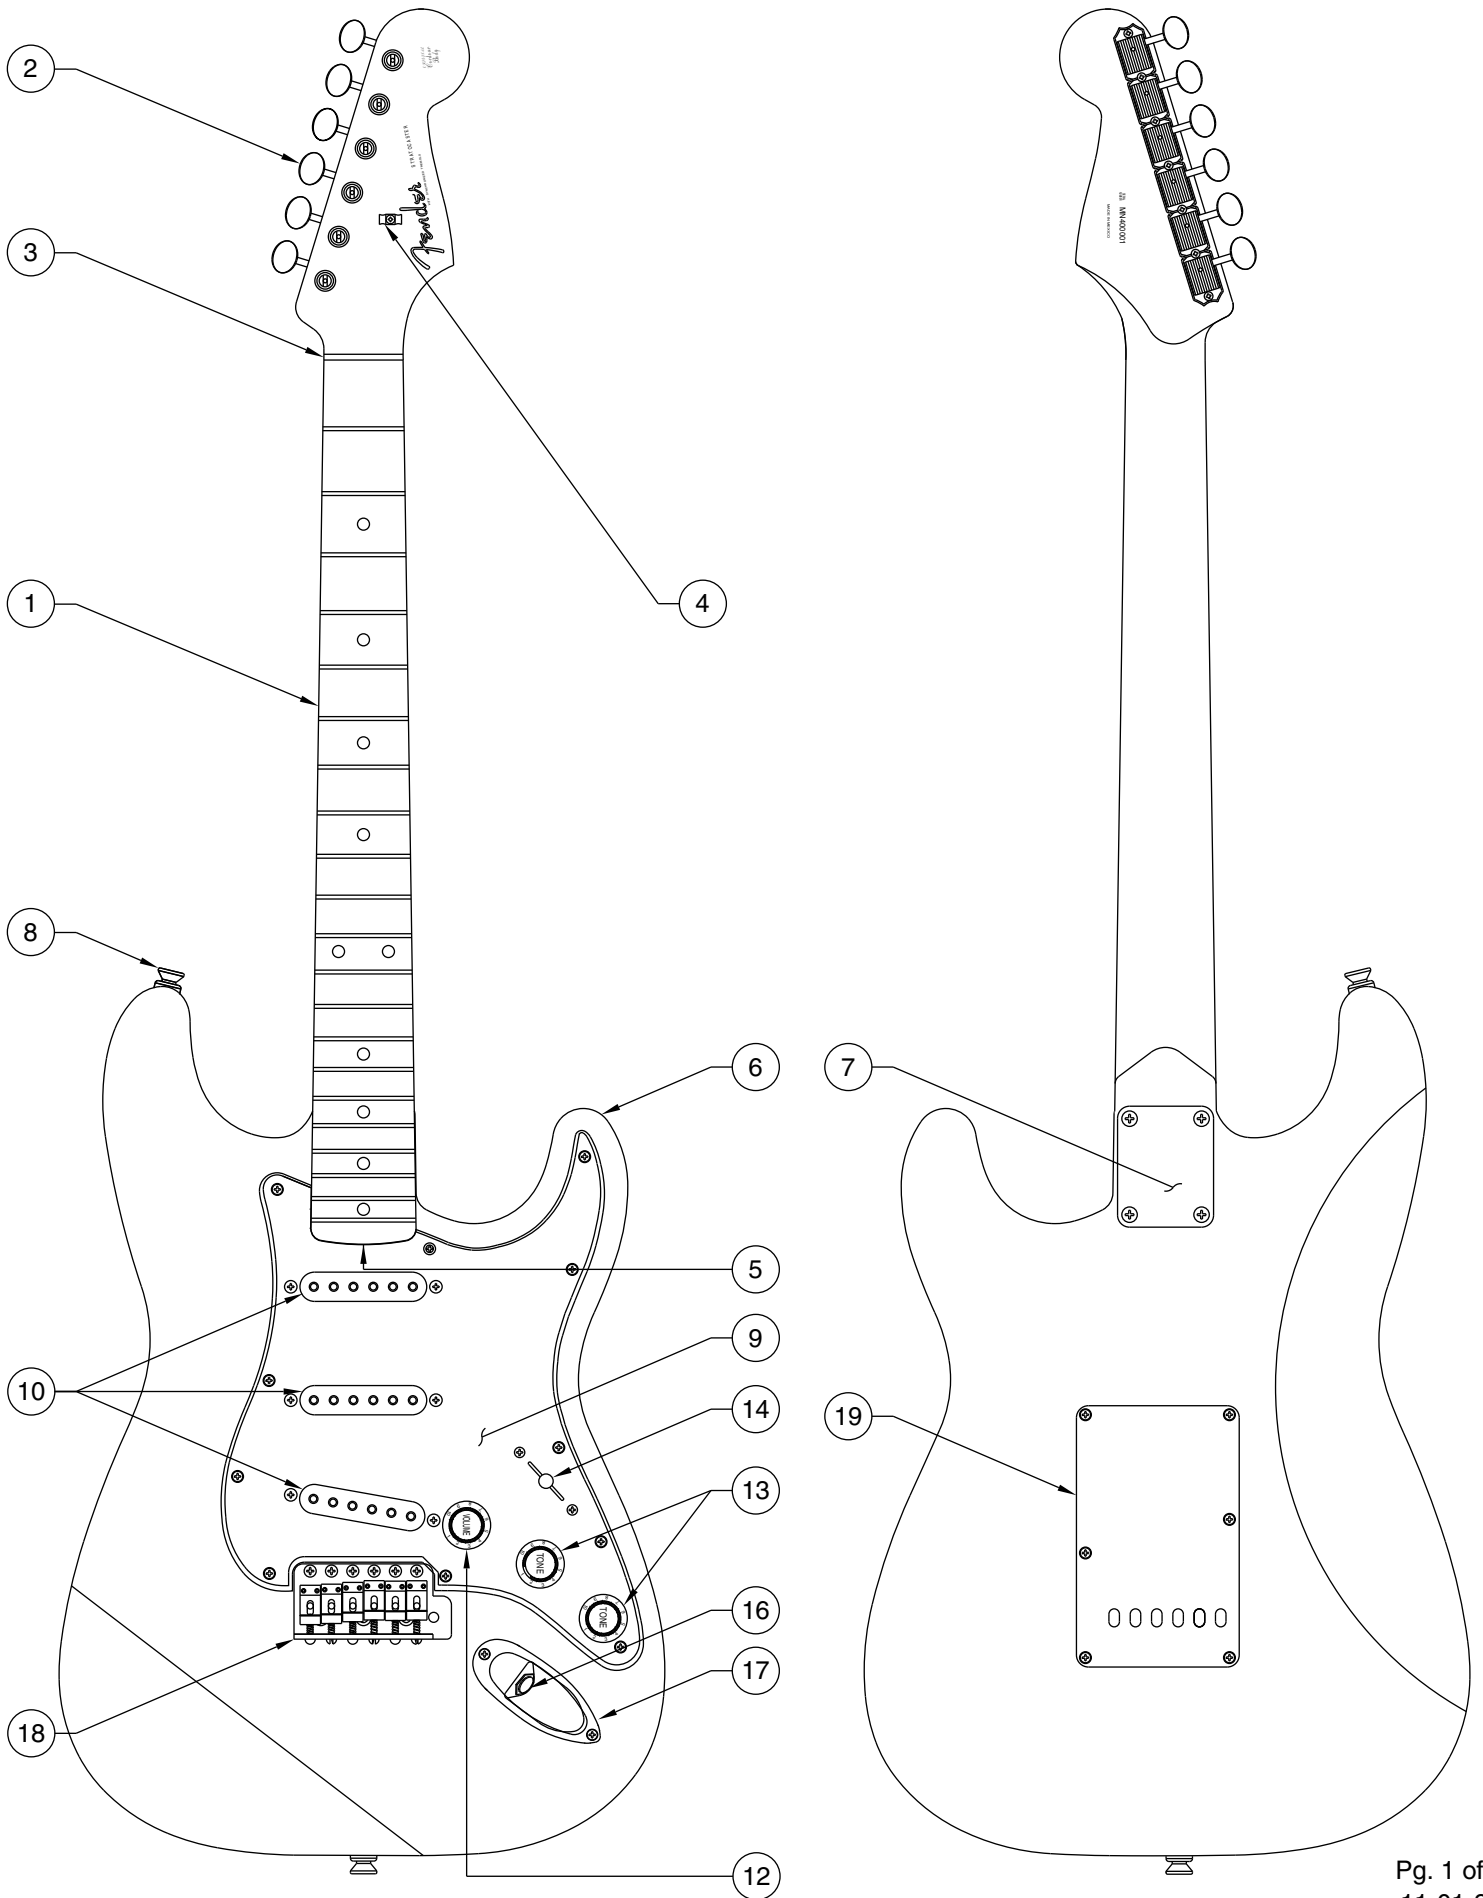

# 60'S STRATOCASTER 0131000

## 60'S STRATOCASTER 0131000

REF.#	P/N	DESCRIPTION
1	0054168000	Neck, 60's Strat, Mexico, R/W, Paint
2	0047912000	Tuning Key, (1) Set
	0053020000	Bushing
	0011357000	Mounting Screw
3	0083675000	Bone Nut
4	0010389000	String Retainer
	0020423000	Spacer
	0011358000	Mounting Screw
5	0012252000	Truss Rod Adjustment Nut
	0018531000	Truss Rod Adjusting Wrench
6	0054169xxx	Body, 60's Strat, Mexico, Sunburst
	0054170xxx	Body, 60's Strat, Mexico, Solid Color
7	0018353000	Neck Mounting Plate
	0015636000	Mounting Screw
8	0012344000	Strap Button
	0015610000	Mounting Screw
9	0039492002	Pickguard, '62 Vintage Strat, Mint Green
	0015578000	Mounting Screw
10	0054172000	Pickup Assembly, Vintage Strat, Mexico (3)
	0015776000	Mounting Screw
	0036878000	Tubing, Latex Cut
11	0013446000	Control, 250k, (3)
	0016352000	Mounting Hex Nut
	0016436000	Lock Washer, Intl
12	0053767000	Knob, Volume, Strat, Aged White
13	0053768000	Knob, Tone, Strat, Aged White, (2)
14	0053291000	Switch, 5 Way Grigsby W/ Metal Roller
	0053765000	Knob, Aged White
	0015776000	Mounting Screw
15	0021022000	Capacitor, .1uf
16	0047329000	Output Jack
	0016352000	Mounting Hex Nut
	0016436000	Lock Washer, Intl
17	0010280090	Jack Ferrule
	0015578000	Mounting Screw
18	0054619000	Bridge Assembly, Vintage Strat, Ping
	0018531000	Adjusting Wrench, Saddle Height
	0016170000	Mounting Screw
	0050918000	Claw, Tremolo
	0015636000	Mounting Screw
	0031643000	Spring, Tremolo, Vintage
	0054620000	Arm, Tremolo, Vintage, Ping
	0055247000	Knob, Tremolo, Ping, Ivory
19	0019649002	Back Plate, White, Vintage Strat
	0015578000	Mounting Screw

Body Part Number	
00541695000	3 Tone Sunburst
0054170702	Lake Placid Blue
0054170505	Olympic White
0054170506	Black
0054170556	Shell Pink
0054170566	Burgundy Mist Metallic