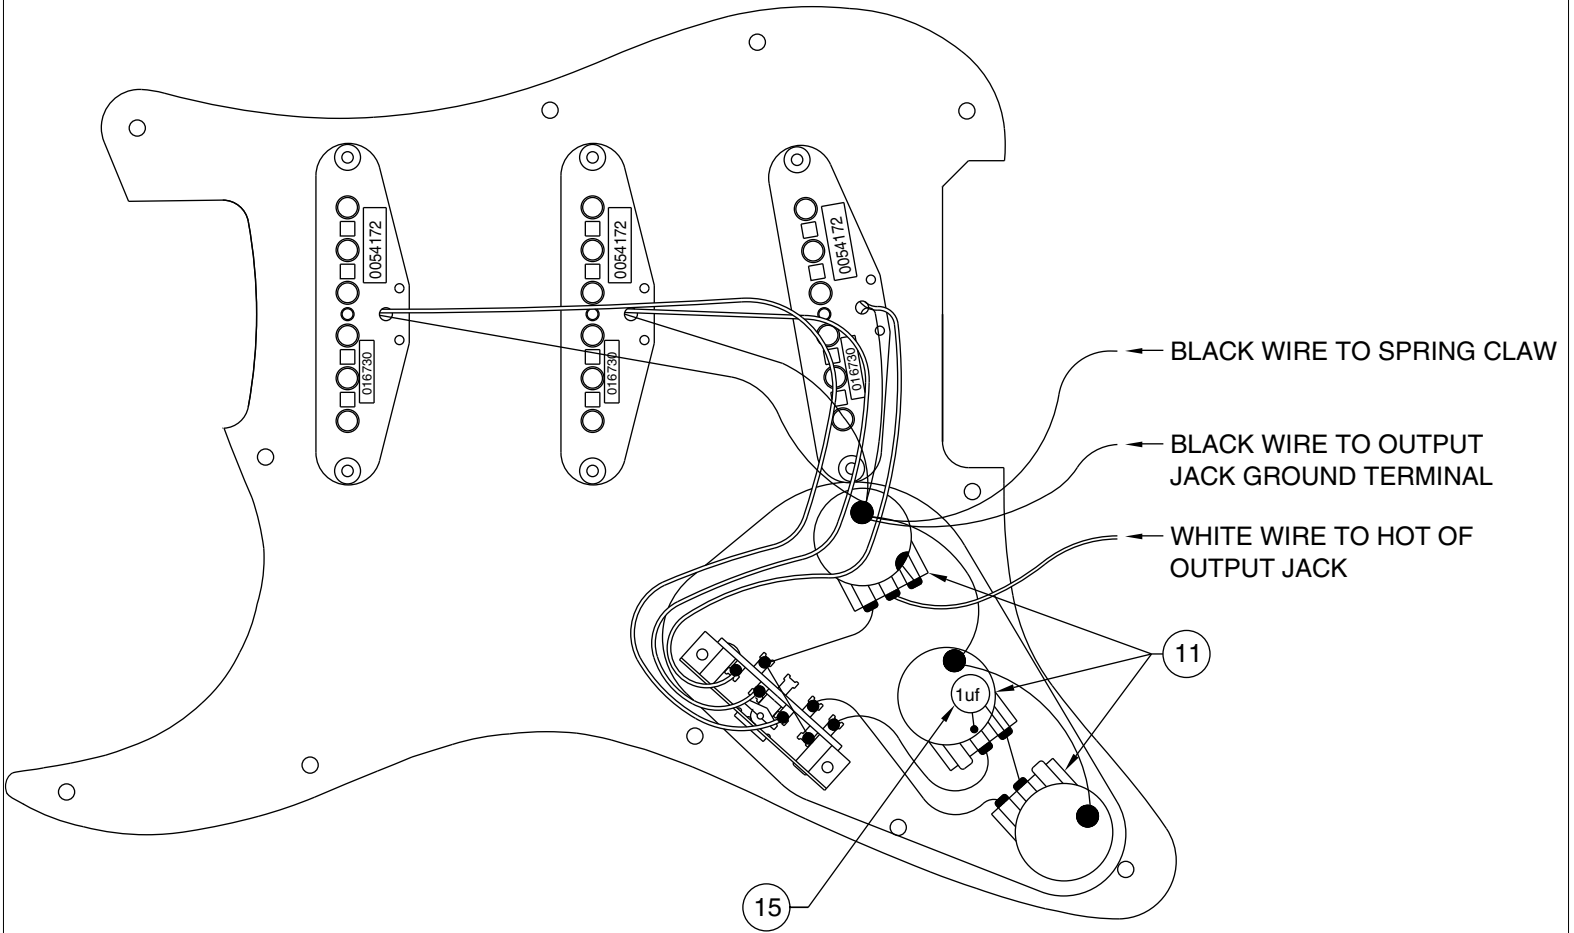

60'S STRATOCASTER 0131000

PICKGUARD ASSEMBLY