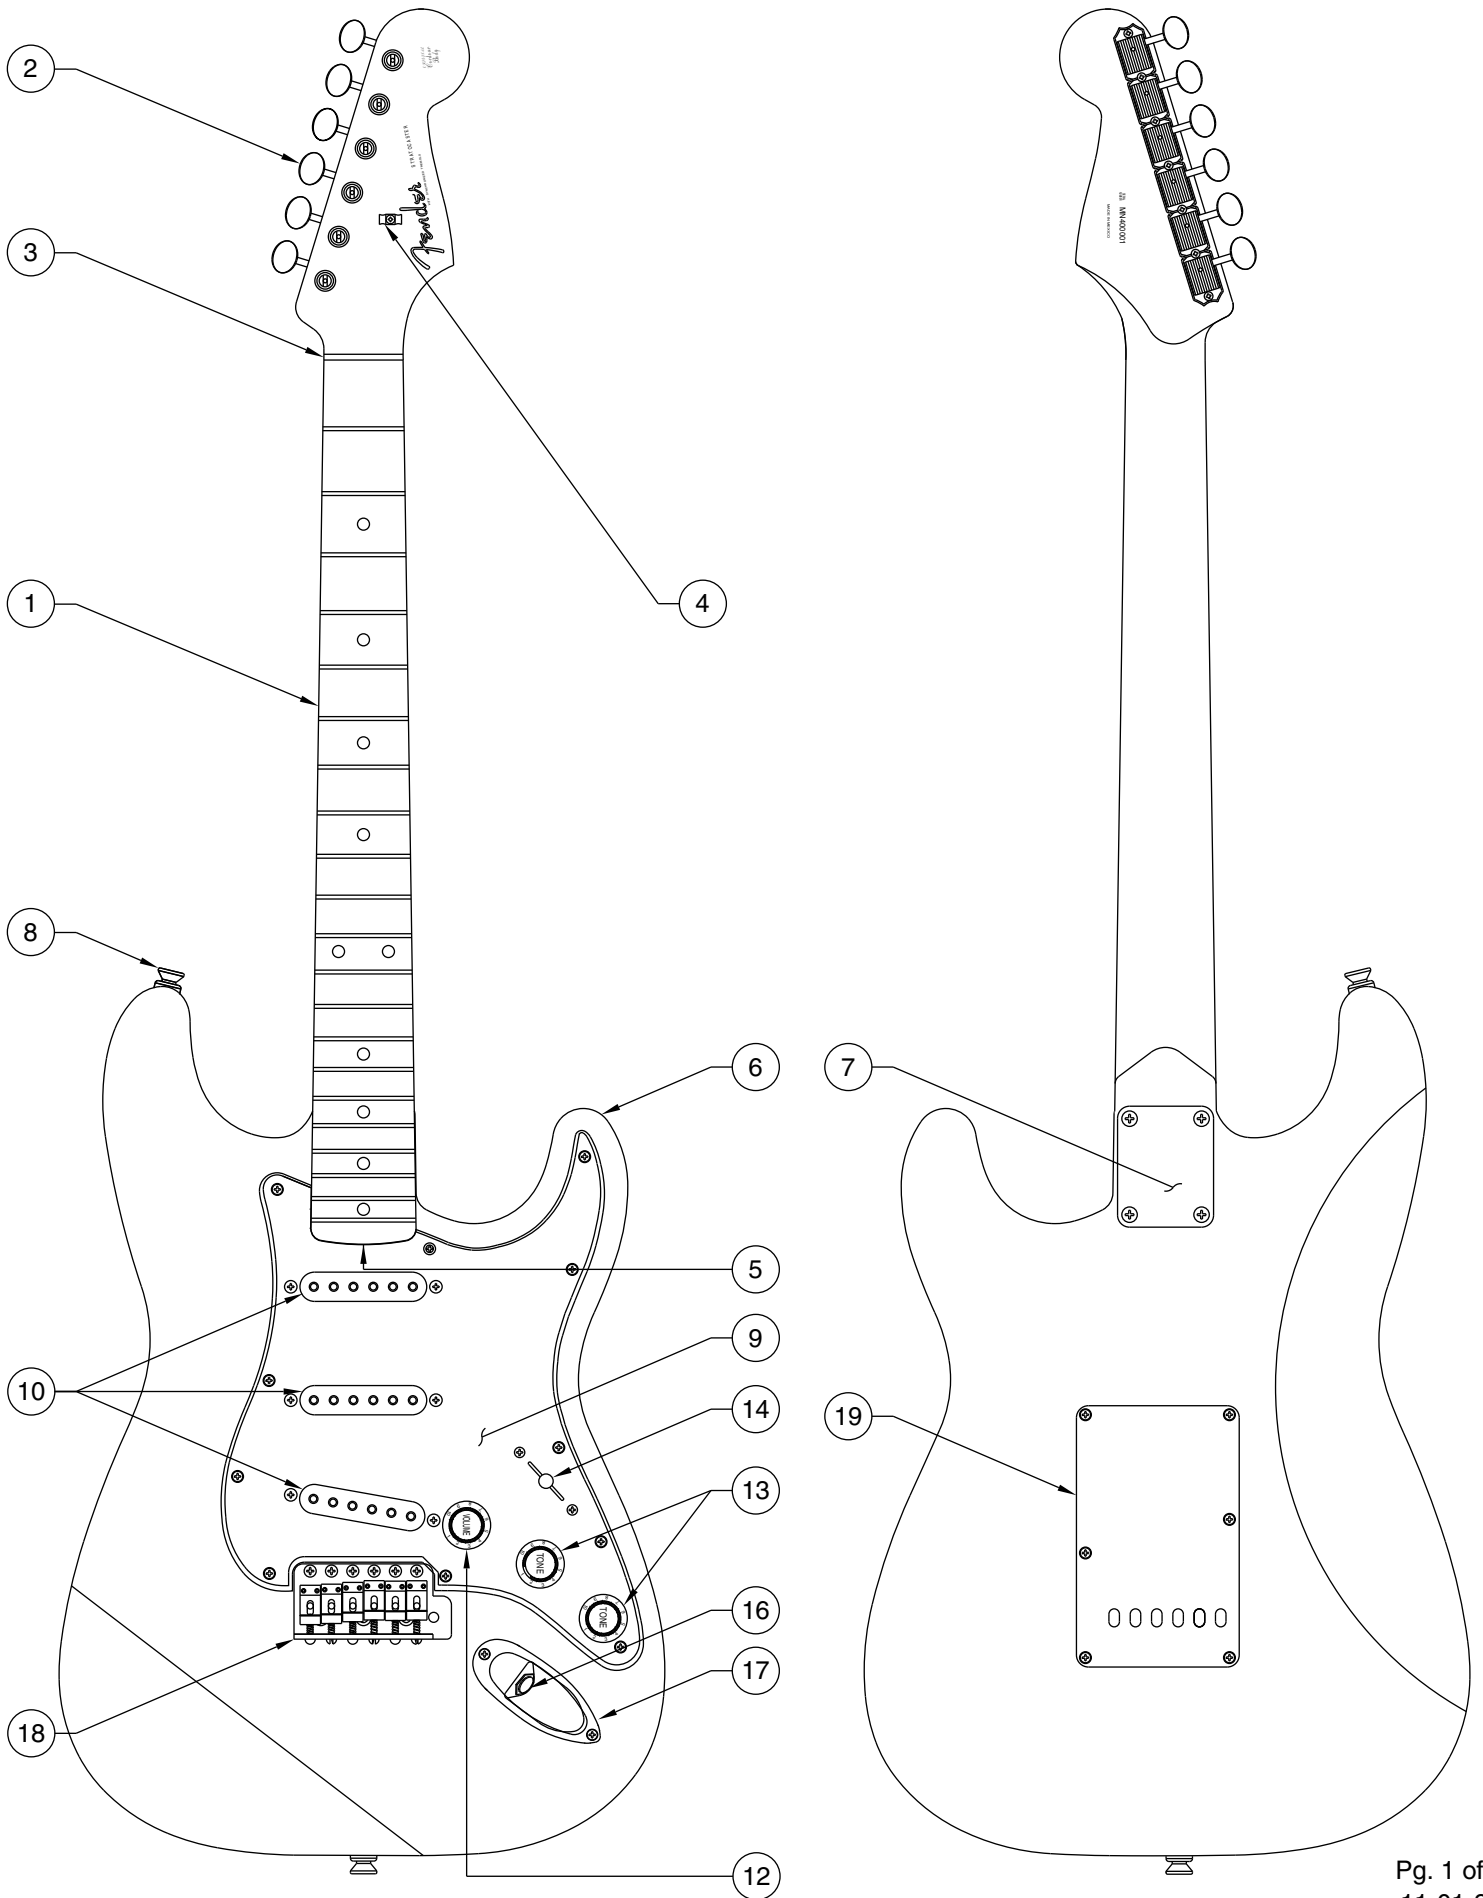

60'S STRATOCASTER 0131000

60'S STRATOCASTER 0131000

PICKGUARD ASSEMBLY

BRIDGE ASSEMBLY

60'S STRATOCASTER 0131000

REF.#	P/N	DESCRIPTION
1	0054168000	Neck, 60's Strat, Mexico, R/W, Paint
2	0047912000	Tuning Key, (1) Set
	0053020000	Bushing
	0011357000	Mounting Screw
3	0083675000	Bone Nut
4	0010389000	String Retainer
	0020423000	Spacer
	0011358000	Mounting Screw
5	0012252000	Truss Rod Adjustment Nut
	0018531000	Truss Rod Adjusting Wrench
6	0054169xxx	Body, 60's Strat, Mexico, Sunburst
	0054170xxx	Body, 60's Strat, Mexico, Solid Color
7	0018353000	Neck Mounting Plate
	0015636000	Mounting Screw
8	0012344000	Strap Button
	0015610000	Mounting Screw
9	0039492002	Pickguard, '62 Vintage Strat, Mint Green
	0015578000	Mounting Screw
10	0054172000	Pickup Assembly, Vintage Strat, Mexico (3)
	0015776000	Mounting Screw
	0036878000	Tubing, Latex Cut
11	0013446000	Control, 250k, (3)
	0016352000	Mounting Hex Nut
	0016436000	Lock Washer, Intl
12	0053767000	Knob, Volume, Strat, Aged White
13	0053768000	Knob, Tone, Strat, Aged White, (2)
14	0053291000	Switch, 5 Way Grigsby W/ Metal Roller
	0053765000	Knob, Aged White
	0015776000	Mounting Screw
15	0021022000	Capacitor, .1uf
16	0047329000	Output Jack
	0016352000	Mounting Hex Nut
	0016436000	Lock Washer, Intl
17	0010280090	Jack Ferrule
	0015578000	Mounting Screw
18	0054619000	Bridge Assembly, Vintage Strat, Ping
	0018531000	Adjusting Wrench, Saddle Height
	0016170000	Mounting Screw
	0050918000	Claw, Tremolo
	0015636000	Mounting Screw
	0031643000	Spring, Tremolo, Vintage
	0054620000	Arm, Tremolo, Vintage, Ping
	0055247000	Knob, Tremolo, Ping, Ivory
19	0019649002	Back Plate, White, Vintage Strat
	0015578000	Mounting Screw

Body Part Number	
00541695000	3 Tone Sunburst
0054170702	Lake Placid Blue
0054170505	Olympic White
0054170506	Black
0054170556	Shell Pink
0054170566	Burgundy Mist Metallic

60'S STRATOCASTER 0131000

SWITCH & CONTROL FUNCTION