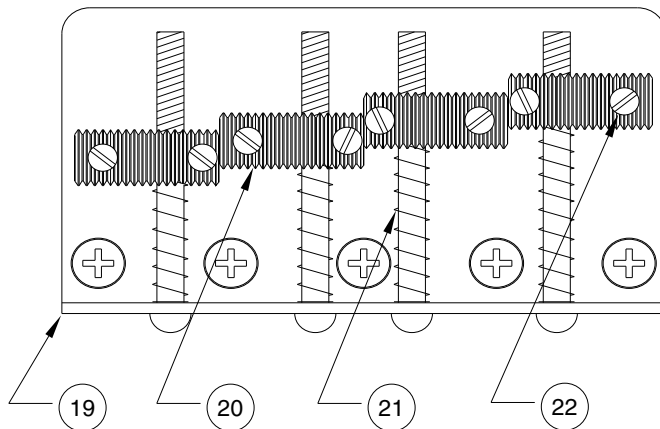

60's JAZZ BASS 0131800

CONTROL ASSEMBLY

BLACK WIRE FROM  
NECK PICKUP  
WHITE WIRE FROM  
NECK PICKUP

BLACK WIRE FROM  
BRIDGE PICKUP  
WHITE WIRE FROM  
BRIDGE PICKUP

BLACK WIRE (GROUND)  
FROM UNDER BRIDGE  
PLATE

## 60's JAZZ BASS 0131800

REF.#	P/N	DESCRIPTION
1	0058361000	Neck, 60's Jazz Bass, R/W
2	0019467000	Tuning Key, (1) Set
	0019509000	Bushing, Key Bass
	0011357000	Mounting Screw
3	0083675000	Bone Nut
4	0013235000	String Retainer
	0015578000	Mounting Screw
5	0012252000	Truss Rod Adjustment Nut
	0038467000	Truss Rod Adjusting Wrench
6	0058392xxx	Body, Jazz Bass Upgrade, Sunburst
	0058391xxx	Body, Jazz Bass Upgrade, Paint
7	0018353000	Neck Mounting Plate
	0015636000	Mounting Screw
8	0012344000	Strap Button
	0016188000	Mounting Screw
9	0058360000	Pickguard, Jazz Bass
	0015578000	Mounting Screw
10	0058358000	Pickup, Neck, Jazz Bass
11	0058359000	Pickup, Bridge, Jazz Bass
	0027035000	Mounting Screw
	0018556000	Weatherstrip
12	0019064000	Control, 250K (3)
	0016352000	Mounting Hex Nut
	0016436000	Washer, Lock Intl.
13	0015552000	Capacitor, .05 uf
14	0019455000	Knob, Volume, Skirted Black, Large (2)
15	0019513000	Knob, Tone, Skirted Black, Small
16	0040780000	Plate, Control
	0015578000	Mounting Screw
17	0047329000	Output Jack
	0016352000	Mounting Nut
	0016436000	Washer, Lock Intl.
	0031153000	Washer, Flat
18	0019657000	Bridge Assembly
	0015610000	Mounting Screw
19	0010538070	Bridge Plate
20	0019469000	Bridge Section (4)
21	0015842000	Intonation Screw (4)
	0018689000	Intonation Spring (4)
22	0016105000	Height Adjust Screw (8)

Body Part Number	
0058392500	3 Tone Sunburst
0058392505	Olympic White
0058392506	Black

CONTROL FUNCTION