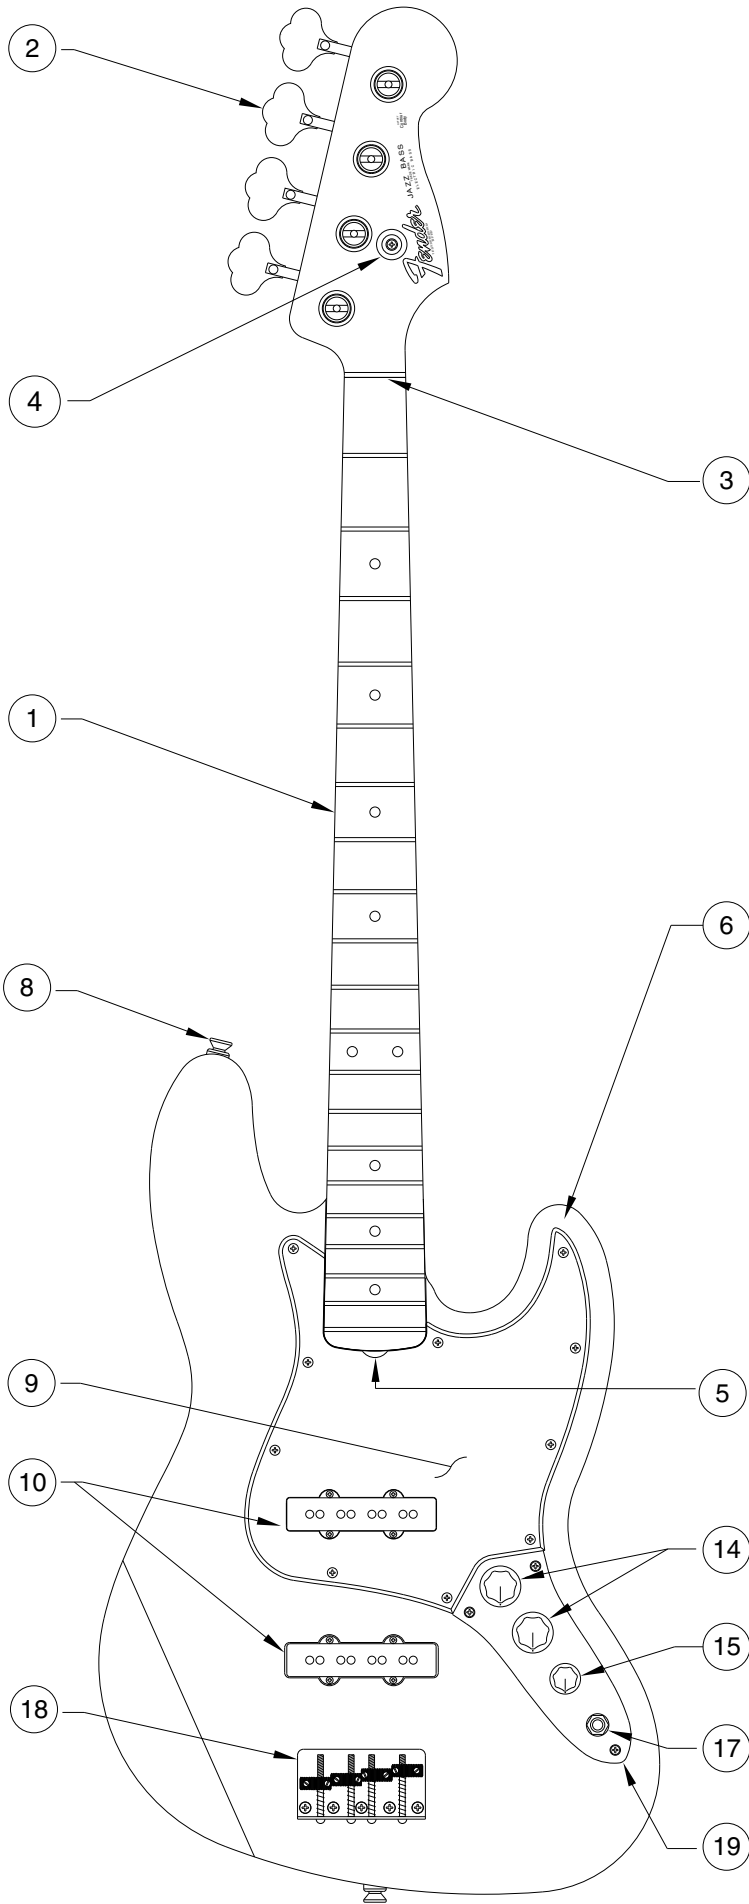

60's JAZZ BASS 0131800

CONTROL ASSEMBLY

BLACK WIRE FROM  
NECK PICKUP  
WHITE WIRE FROM  
NECK PICKUP

BLACK WIRE FROM  
BRIDGE PICKUP  
WHITE WIRE FROM  
BRIDGE PICKUP

BLACK WIRE (GROUND)  
FROM UNDER BRIDGE  
PLATE

BRIDGE ASSEMBLY

## 60's JAZZ BASS 0131800

REF.#	P/N	DESCRIPTION
1	0058361000	Neck, 60's Jazz Bass, R/W
2	0019467000	Tuning Key, (1) Set
	0019509000	Bushing, Key Bass
	0011357000	Mounting Screw
3	0083675000	Bone Nut
4	0013235000	String Retainer
	0015578000	Mounting Screw
5	0012252000	Truss Rod Adjustment Nut
	0038467000	Truss Rod Adjusting Wrench
6	0058392xxx	Body, Jazz Bass Upgrade, Sunburst
	0058391xxx	Body, Jazz Bass Upgrade, Paint
7	0018353000	Neck Mounting Plate
	0015636000	Mounting Screw
8	0012344000	Strap Button
	0016188000	Mounting Screw
9	0058360000	Pickguard, Jazz Bass
	0015578000	Mounting Screw
10	0058358000	Pickup, Neck, Jazz Bass
11	0058359000	Pickup, Bridge, Jazz Bass
	0027035000	Mounting Screw
	0018556000	Weatherstrip
12	0019064000	Control, 250K (3)
	0016352000	Mounting Hex Nut
	0016436000	Washer, Lock Intl.
13	0015552000	Capacitor, .05 uf
14	0019455000	Knob, Volume, Skirted Black, Large (2)
15	0019513000	Knob, Tone, Skirted Black, Small
16	0040780000	Plate, Control
	0015578000	Mounting Screw
17	0047329000	Output Jack
	0016352000	Mounting Nut
	0016436000	Washer, Lock Intl.
	0031153000	Washer, Flat
18	0019657000	Bridge Assembly
	0015610000	Mounting Screw
19	0010538070	Bridge Plate
20	0019469000	Bridge Section (4)
21	0015842000	Intonation Screw (4)
	0018689000	Intonation Spring (4)
22	0016105000	Height Adjust Screw (8)

Body Part Number	
0058392500	3 Tone Sunburst
0058392505	Olympic White
0058392506	Black

CONTROL FUNCTION