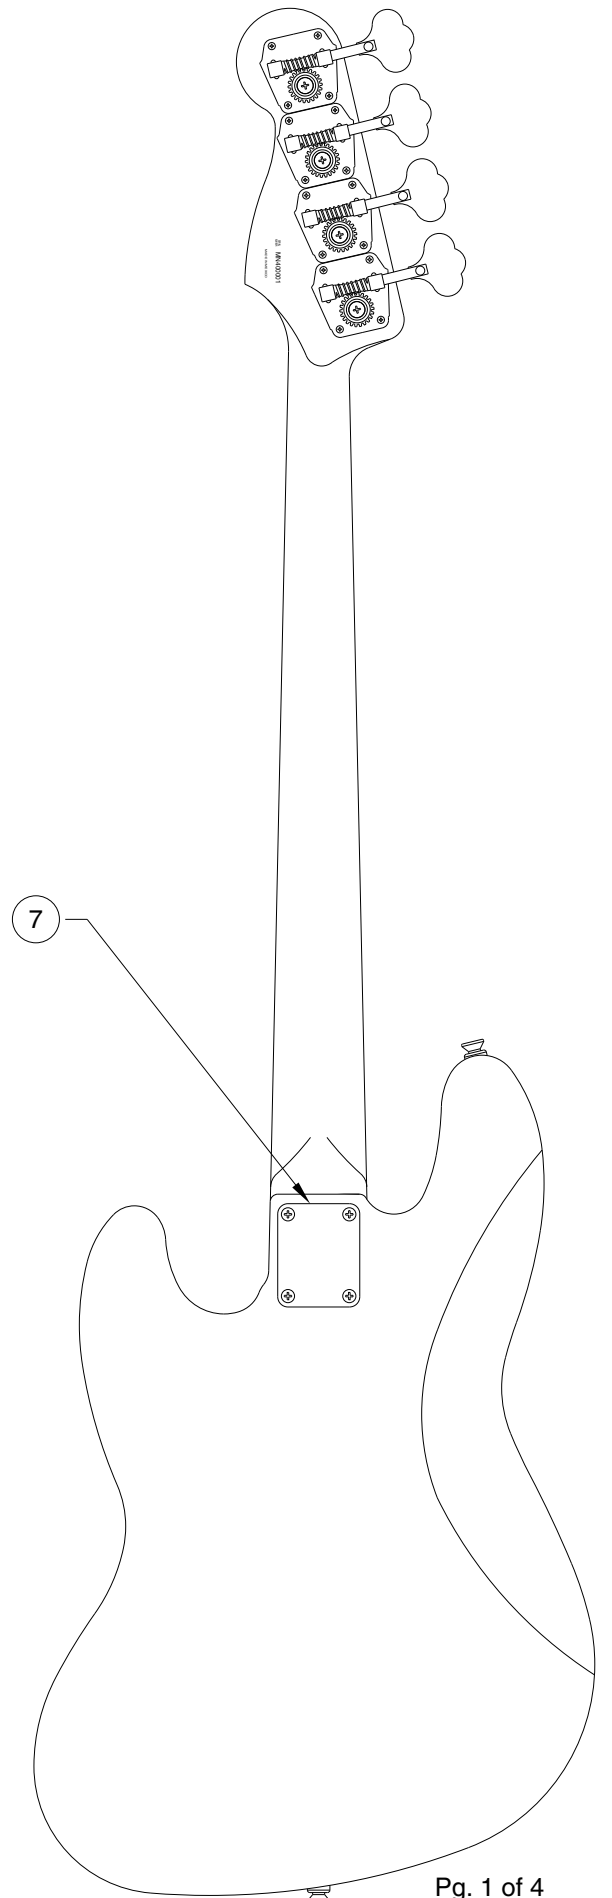

60's JAZZ BASS 0131800

CONTROL ASSEMBLY

BLACK WIRE FROM  
NECK PICKUP  
WHITE WIRE FROM  
NECK PICKUP

BLACK WIRE FROM  
BRIDGE PICKUP  
WHITE WIRE FROM  
BRIDGE PICKUP

BLACK WIRE (GROUND)  
FROM UNDER BRIDGE  
PLATE

BRIDGE ASSEMBLY

## 60's JAZZ BASS 0131800

REF.#	P/N	DESCRIPTION
1	0058361000	Neck, 60's Jazz Bass, R/W
2	0019467000	Tuning Key, (1) Set
	0019509000	Bushing, Key Bass
	0011357000	Mounting Screw
3	0083675000	Bone Nut
4	0013235000	String Retainer
	0015578000	Mounting Screw
5	0012252000	Truss Rod Adjustment Nut
	0038467000	Truss Rod Adjusting Wrench
6	0058392xxx	Body, Jazz Bass Upgrade, Sunburst
	0058391xxx	Body, Jazz Bass Upgrade, Paint
7	0018353000	Neck Mounting Plate
	0015636000	Mounting Screw
8	0012344000	Strap Button
	0016188000	Mounting Screw
9	0058360000	Pickguard, Jazz Bass
	0015578000	Mounting Screw
10	0058358000	Pickup, Neck, Jazz Bass
11	0058359000	Pickup, Bridge, Jazz Bass
	0027035000	Mounting Screw
	0018556000	Weatherstrip
12	0019064000	Control, 250K (3)
	0016352000	Mounting Hex Nut
	0016436000	Washer, Lock Intl.
13	0015552000	Capacitor, .05 uf
14	0019455000	Knob, Volume, Skirted Black, Large (2)
15	0019513000	Knob, Tone, Skirted Black, Small
16	0040780000	Plate, Control
	0015578000	Mounting Screw
17	0047329000	Output Jack
	0016352000	Mounting Nut
	0016436000	Washer, Lock Intl.
	0031153000	Washer, Flat
18	0019657000	Bridge Assembly
	0015610000	Mounting Screw
19	0010538070	Bridge Plate
20	0019469000	Bridge Section (4)
21	0015842000	Intonation Screw (4)
	0018689000	Intonation Spring (4)
22	0016105000	Height Adjust Screw (8)

Body Part Number	
0058392500	3 Tone Sunburst
0058392505	Olympic White
0058392506	Black

CONTROL FUNCTION