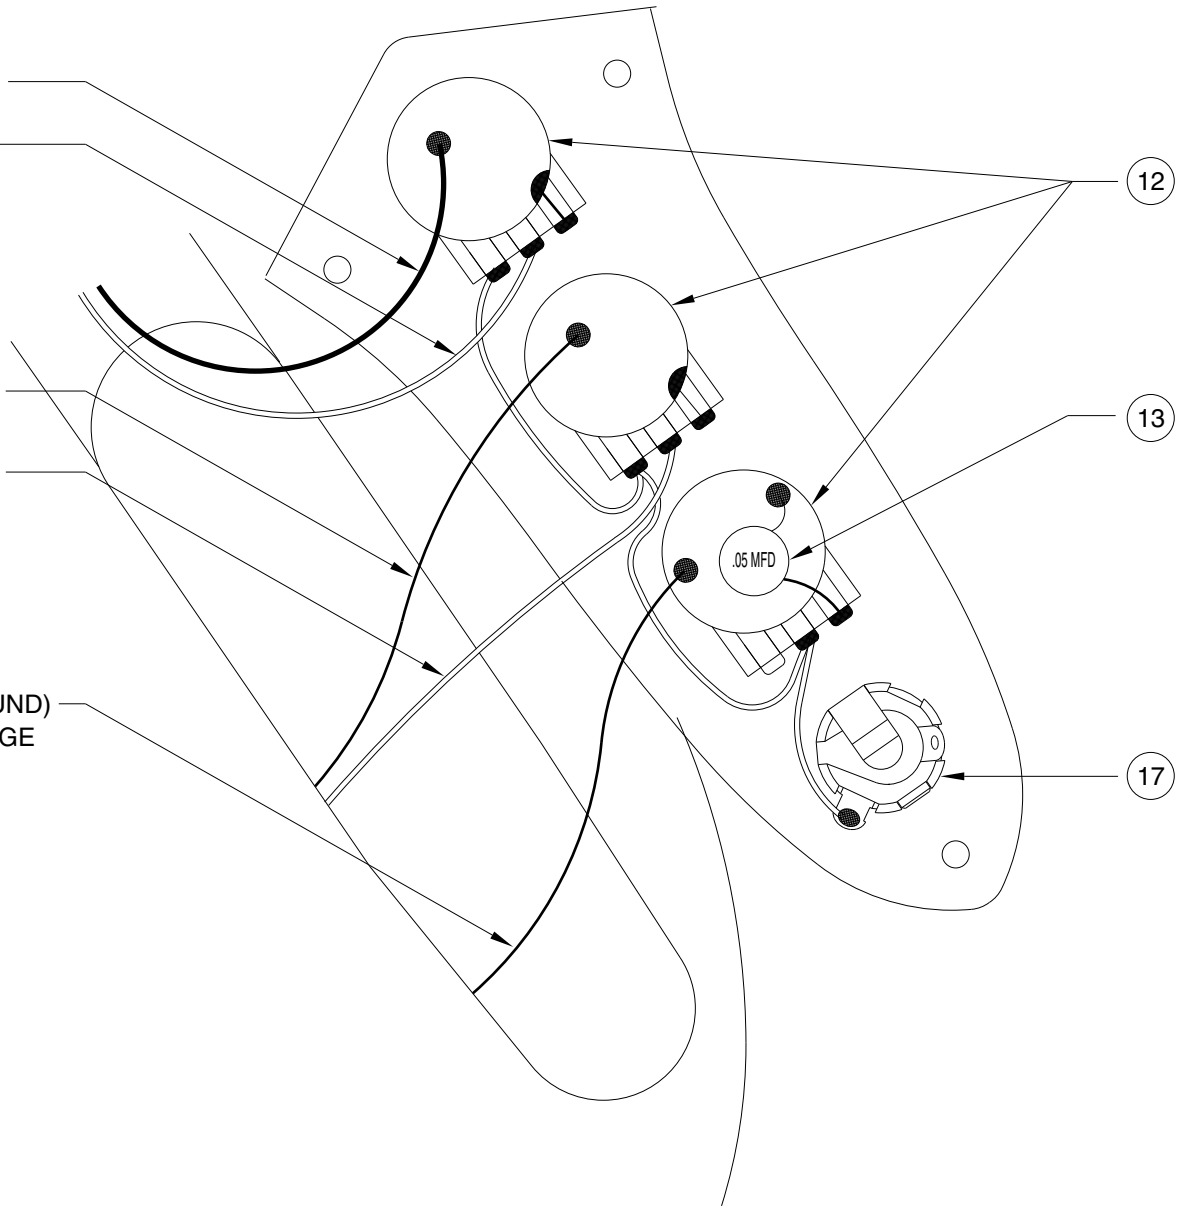

60's JAZZ BASS 0131800

CONTROL ASSEMBLY

BLACK WIRE FROM  
NECK PICKUP  
WHITE WIRE FROM  
NECK PICKUP

BLACK WIRE FROM  
BRIDGE PICKUP  
WHITE WIRE FROM  
BRIDGE PICKUP

BLACK WIRE (GROUND)  
FROM UNDER BRIDGE  
PLATE

BRIDGE ASSEMBLY

## 60's JAZZ BASS 0131800

REF.#	P/N	DESCRIPTION
1	0058361000	Neck, 60's Jazz Bass, R/W
2	0019467000	Tuning Key, (1) Set
	0019509000	Bushing, Key Bass
	0011357000	Mounting Screw
3	0083675000	Bone Nut
4	0013235000	String Retainer
	0015578000	Mounting Screw
5	0012252000	Truss Rod Adjustment Nut
	0038467000	Truss Rod Adjusting Wrench
6	0058392xxx	Body, Jazz Bass Upgrade, Sunburst
	0058391xxx	Body, Jazz Bass Upgrade, Paint
7	0018353000	Neck Mounting Plate
	0015636000	Mounting Screw
8	0012344000	Strap Button
	0016188000	Mounting Screw
9	0058360000	Pickguard, Jazz Bass
	0015578000	Mounting Screw
10	0058358000	Pickup, Neck, Jazz Bass
11	0058359000	Pickup, Bridge, Jazz Bass
	0027035000	Mounting Screw
	0018556000	Weatherstrip
12	0019064000	Control, 250K (3)
	0016352000	Mounting Hex Nut
	0016436000	Washer, Lock Intl.
13	0015552000	Capacitor, .05 uf
14	0019455000	Knob, Volume, Skirted Black, Large (2)
15	0019513000	Knob, Tone, Skirted Black, Small
16	0040780000	Plate, Control
	0015578000	Mounting Screw
17	0047329000	Output Jack
	0016352000	Mounting Nut
	0016436000	Washer, Lock Intl.
	0031153000	Washer, Flat
18	0019657000	Bridge Assembly
	0015610000	Mounting Screw
19	0010538070	Bridge Plate
20	0019469000	Bridge Section (4)
21	0015842000	Intonation Screw (4)
	0018689000	Intonation Spring (4)
22	0016105000	Height Adjust Screw (8)

Body Part Number	
0058392500	3 Tone Sunburst
0058392505	Olympic White
0058392506	Black

CONTROL FUNCTION