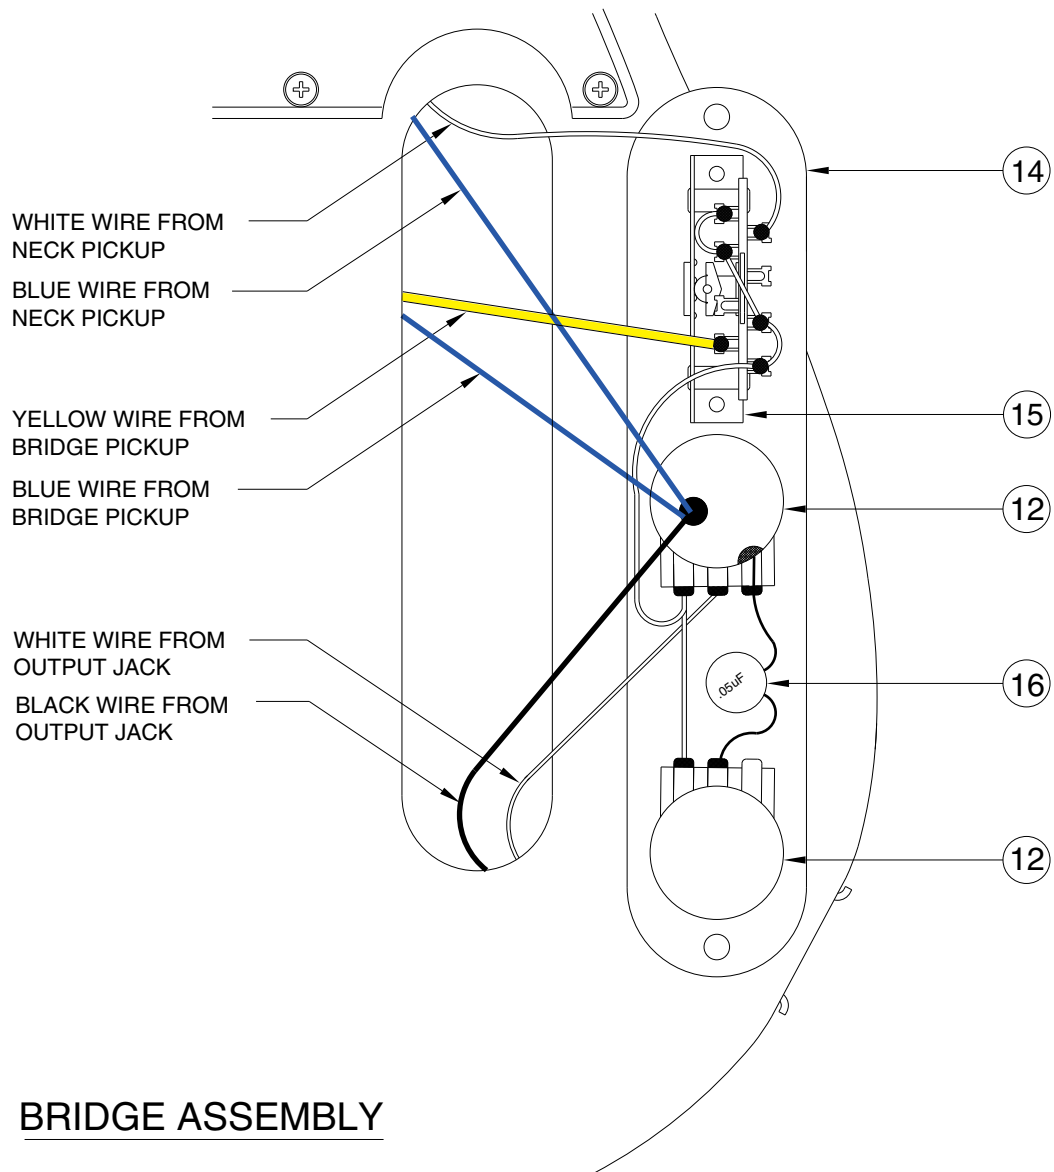

60's TELECASTER 0131600

CONTROL ASSEMBLY

BRIDGE ASSEMBLY