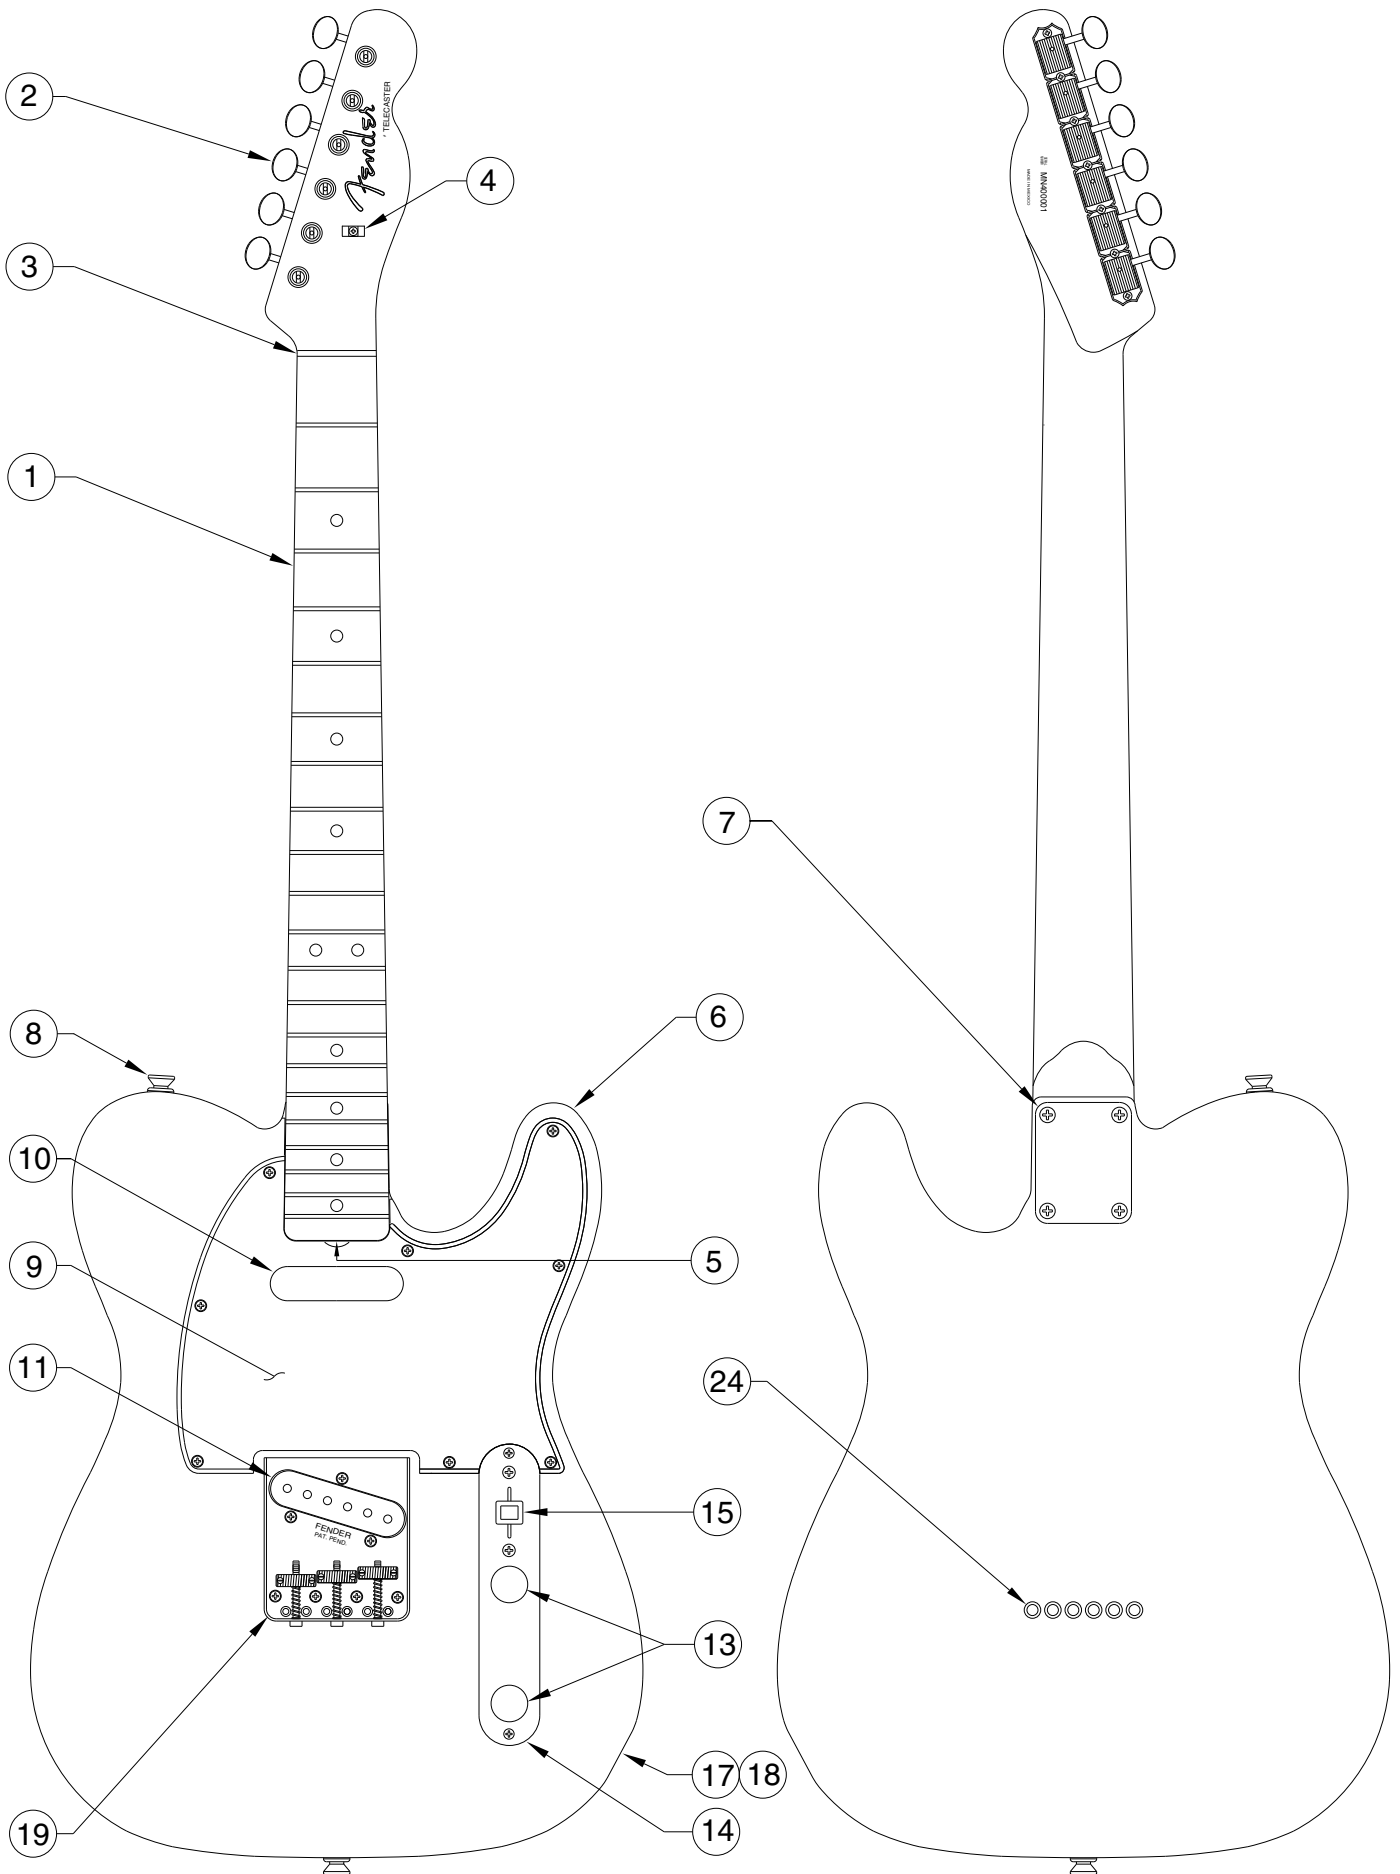

60's TELECASTER 0131600