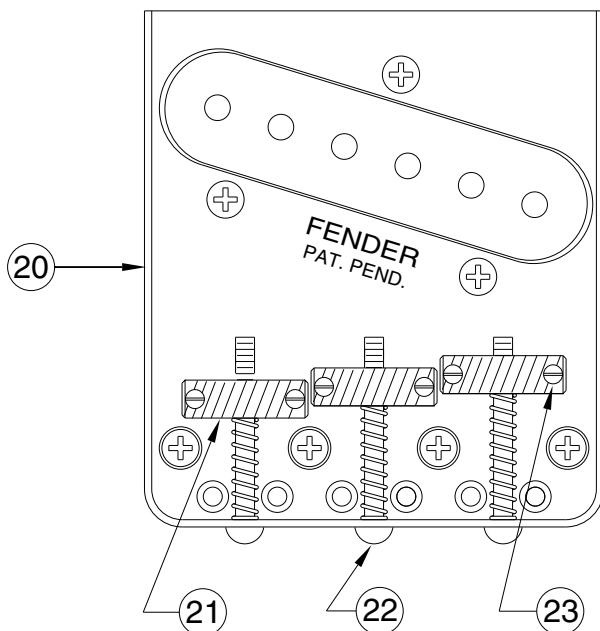

60's TELECASTER 0131600

CONTROL ASSEMBLY

BRIDGE ASSEMBLY