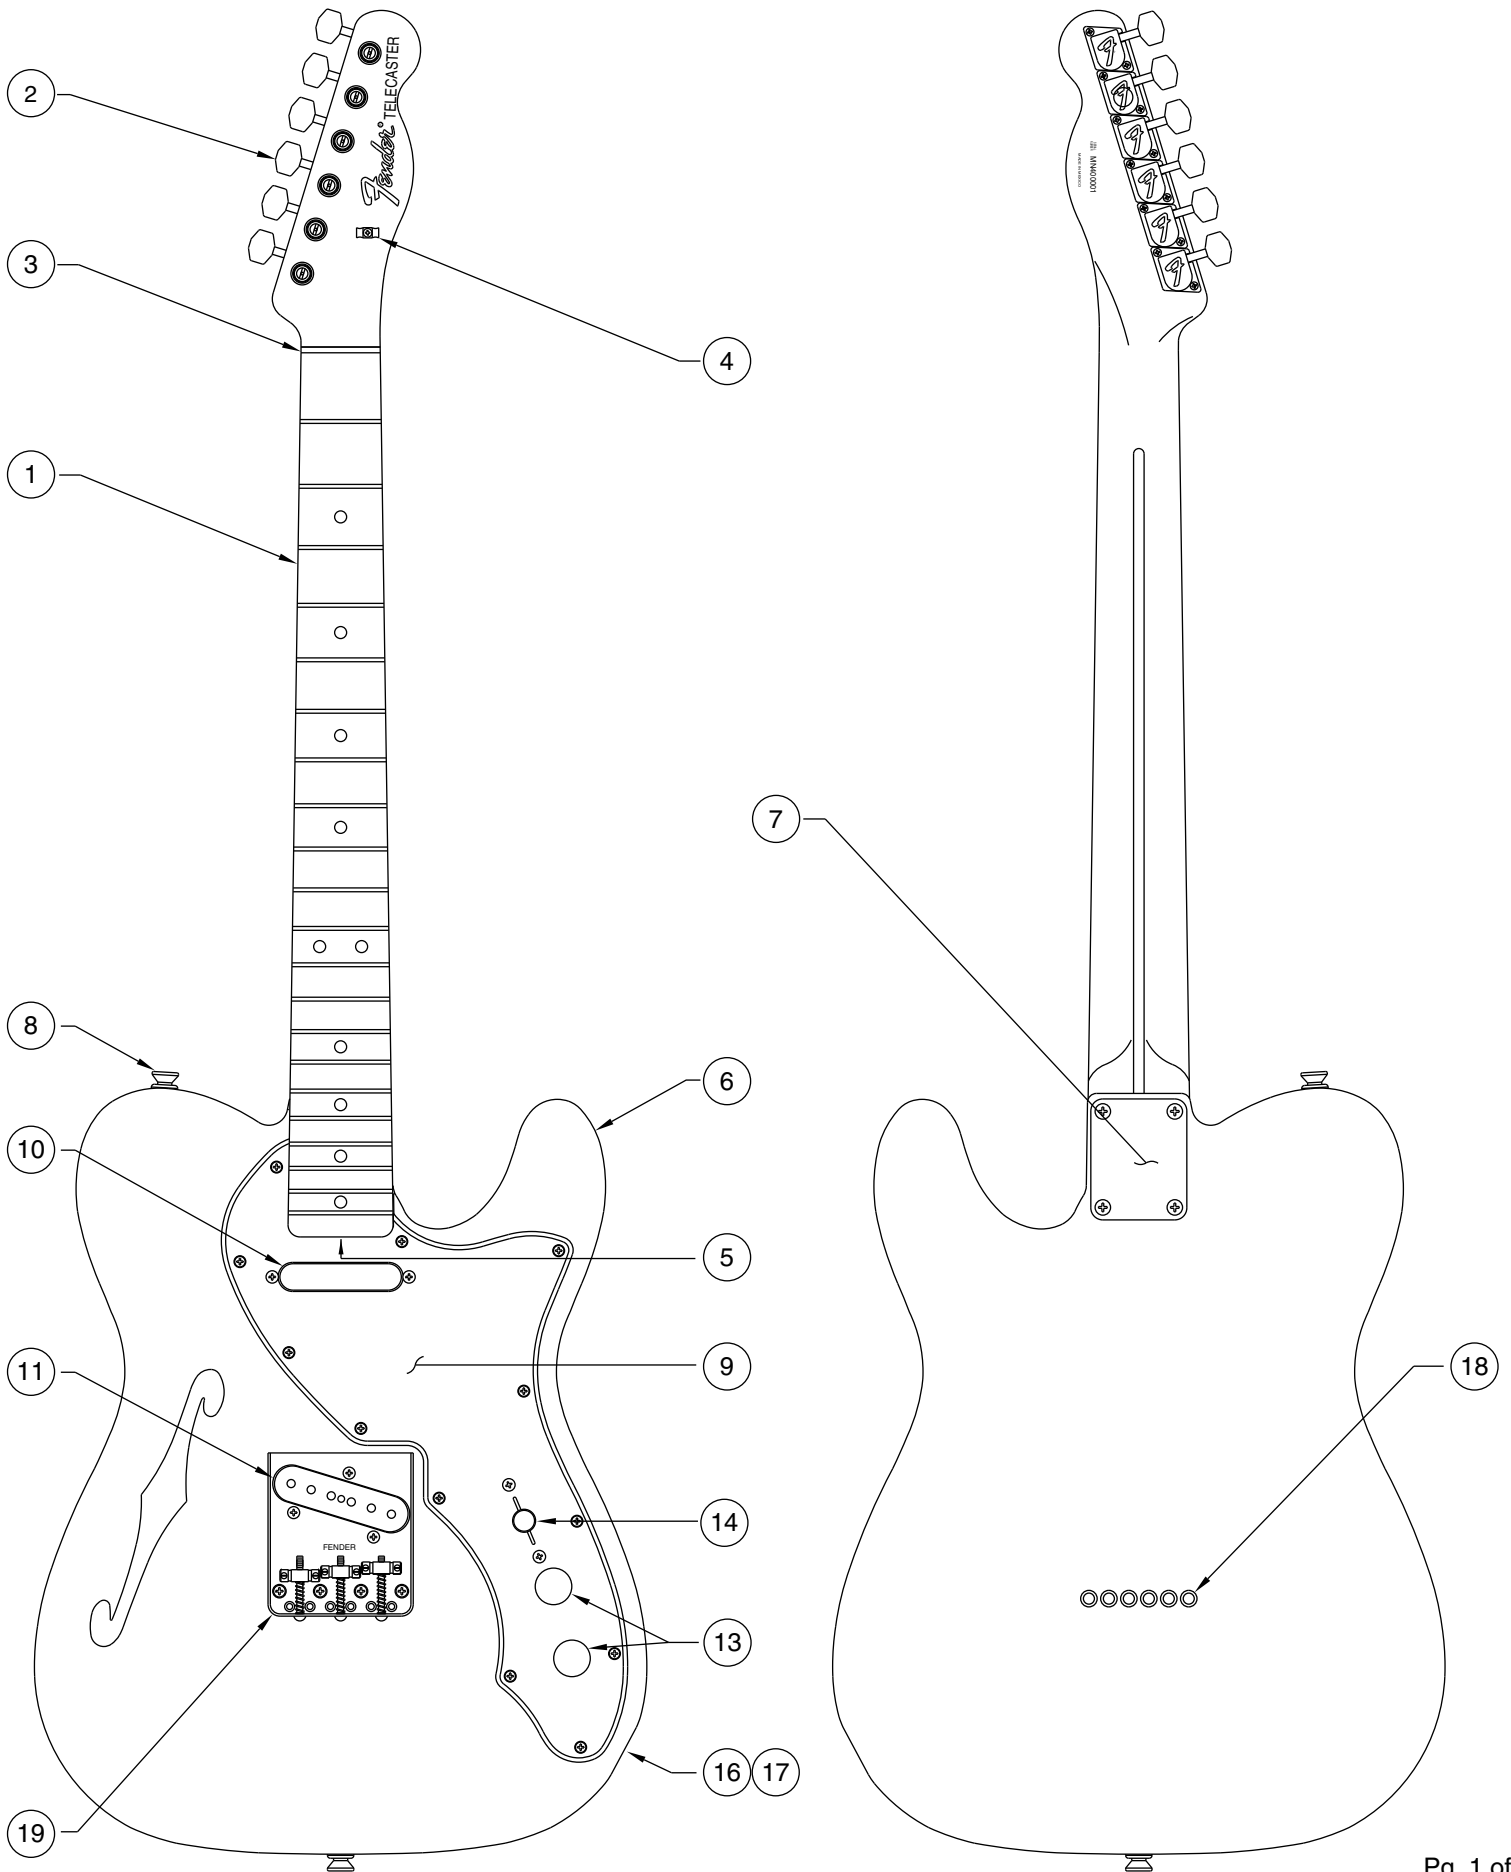

'69 TELECASTER THINLINE 0136902

'69 TELECASTER THINLINE 0136902
PICKGUARD ASSEMBLY

BRIDGE ASSEMBLY

'69 TELECASTER THINLINE 0136902

REF.#	P/N	DESCRIPTION
1	0053664000	Neck, Telecaster Thinline , M/N
2	0053684000	Tuning Key, (1) Set
	0011357000	Mounting Screw
3	0083675000	Bone Nut
4	0010389000	String Retainer
	0011357000	Mounting Screw
5	0012252000	Truss Rod Adjustment Nut
6	0053673xxx	Body, Telecaster Thinline, Mahogany
	0053670xxx	Body, Telecaster Thinline, Ash
7	0018353000	Neck Mounting Plate
	0015636000	Mounting Screw
8	0012344000	Strap Button
	0015610000	Mounting Screw
9	0050581002	Pickguard, 90's Tele. Thinline, Shell
	0015578000	Mounting Screw
10	0053678000	Pickup, Neck, Vintage Telecaster
	0021409000	Mounting Screw
	0039410000	Tubing, Latex Cut
11	0053676000	Pickup, Bridge, Vintage Telecaster
	0048631000	Mounting Screw
	0036878000	Tubing, Latex Cut
12	0019066000	Control, 1Meg, (2)
	0016352000	Mounting Hex Nut
	0022384000	Lock Washer, Intl
13	0013359000	Knob, Knurled, Chrome, (2)
	0028897001	Set Screw
14	0053290000	Switch, Lever 3 - Position
	0021413000	Mounting Screw
	0018359000	Knob, Black
15	0015552000	Capacitor, .05uf
16	0047329000	Output Jack
	0016352000	Mounting Hex Nut
	0016436000	Lock Washer, Intl
17	0021452000	Jack Ferrule
18	0021429000	String Retainer Ferrule
19	0053679000	Bridge Assembly, Telecaster
	0016188000	Mounting Screw
20	0053675000	Bridge Plate, Telecaster Thinline
21	0007698000	Bridge Section, (3)
22	0015834000	Intonation Screw, (3)
	0018689000	Intonation Spring, 1-3
23	0016105000	Height Adjustment Screw, (6)

Body Part Number	
0053670500	3 Color Sunburst
0053673506	Black
0053673521	Natural

'69 TELECASTER THINLINE 0136902

SWITCH & CONTROL FUNCTION

3 WAY SWITCH POSITION			
			← 3 WAY SWITCH POSITION
			← NECK PICKUP
			← BRIDGE PICKUP
			← PICKUP IS ON
			← PICKUP IS OFF

DETAIL 3 WAY SWITCH