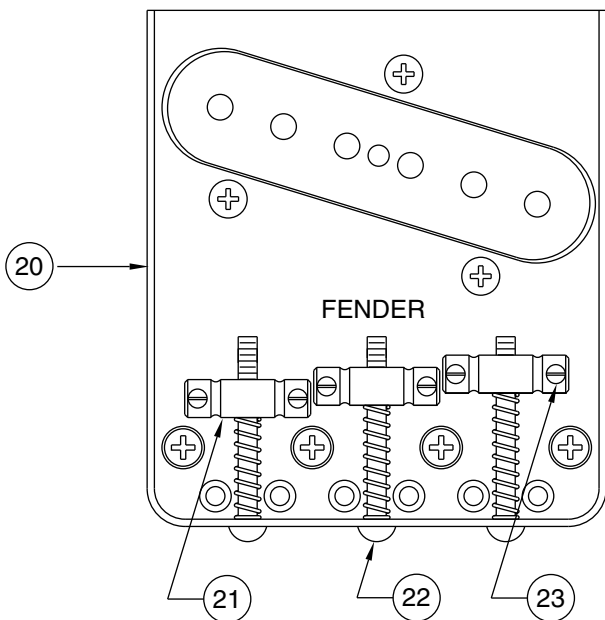

'69 TELECASTER THINLINE 0136902

'69 TELECASTER THINLINE 0136902
PICKGUARD ASSEMBLY

BRIDGE ASSEMBLY

'69 TELECASTER THINLINE 0136902

REF.#	P/N	DESCRIPTION
1	0053664000	Neck, Telecaster Thinline , M/N
2	0053684000	Tuning Key, (1) Set
	0011357000	Mounting Screw
3	0083675000	Bone Nut
4	0010389000	String Retainer
	0011357000	Mounting Screw
5	0012252000	Truss Rod Adjustment Nut
6	0053673xxx	Body, Telecaster Thinline, Mahogany
	0053670xxx	Body, Telecaster Thinline, Ash
7	0018353000	Neck Mounting Plate
	0015636000	Mounting Screw
8	0012344000	Strap Button
	0015610000	Mounting Screw
9	0050581002	Pickguard, 90's Tele. Thinline, Shell
	0015578000	Mounting Screw
10	0053678000	Pickup, Neck, Vintage Telecaster
	0021409000	Mounting Screw
	0039410000	Tubing, Latex Cut
11	0053676000	Pickup, Bridge, Vintage Telecaster
	0048631000	Mounting Screw
	0036878000	Tubing, Latex Cut
12	0019066000	Control, 1Meg, (2)
	0016352000	Mounting Hex Nut
	0022384000	Lock Washer, Intl
13	0013359000	Knob, Knurled, Chrome, (2)
	0028897001	Set Screw
14	0053290000	Switch, Lever 3 - Position
	0021413000	Mounting Screw
	0018359000	Knob, Black
15	0015552000	Capacitor, .05uf
16	0047329000	Output Jack
	0016352000	Mounting Hex Nut
	0016436000	Lock Washer, Intl
17	0021452000	Jack Ferrule
18	0021429000	String Retainer Ferrule
19	0053679000	Bridge Assembly, Telecaster
	0016188000	Mounting Screw
20	0053675000	Bridge Plate, Telecaster Thinline
21	0007698000	Bridge Section, (3)
22	0015834000	Intonation Screw, (3)
	0018689000	Intonation Spring, 1-3
23	0016105000	Height Adjustment Screw, (6)

Body Part Number	
0053670500	3 Color Sunburst
0053673506	Black
0053673521	Natural

'69 TELECASTER THINLINE 0136902

SWITCH & CONTROL FUNCTION

3 WAY SWITCH POSITION			
			← 3 WAY SWITCH POSITION
			← NECK PICKUP
			← BRIDGE PICKUP
			← PICKUP IS ON
			← PICKUP IS OFF

DETAIL 3 WAY SWITCH