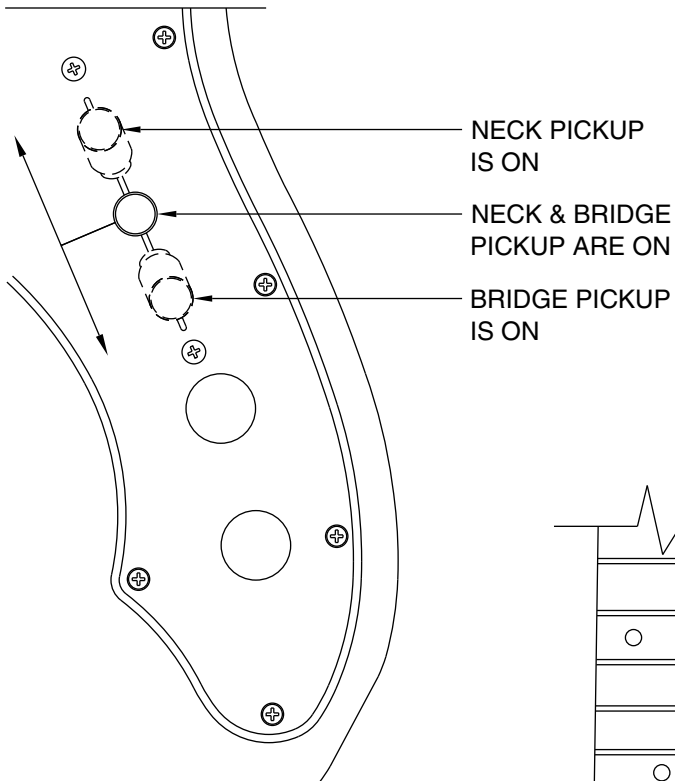

'69 TELECASTER THINLINE 0136902

'69 TELECASTER THINLINE 0136902
PICKGUARD ASSEMBLY

BRIDGE ASSEMBLY

'69 TELECASTER THINLINE 0136902

REF.#	P/N	DESCRIPTION
1	0053664000	Neck, Telecaster Thinline , M/N
2	0053684000	Tuning Key, (1) Set
	0011357000	Mounting Screw
3	0083675000	Bone Nut
4	0010389000	String Retainer
	0011357000	Mounting Screw
5	0012252000	Truss Rod Adjustment Nut
6	0053673xxx	Body, Telecaster Thinline, Mahogany
	0053670xxx	Body, Telecaster Thinline, Ash
7	0018353000	Neck Mounting Plate
	0015636000	Mounting Screw
8	0012344000	Strap Button
	0015610000	Mounting Screw
9	0050581002	Pickguard, 90's Tele. Thinline, Shell
	0015578000	Mounting Screw
10	0053678000	Pickup, Neck, Vintage Telecaster
	0021409000	Mounting Screw
	0039410000	Tubing, Latex Cut
11	0053676000	Pickup, Bridge, Vintage Telecaster
	0048631000	Mounting Screw
	0036878000	Tubing, Latex Cut
12	0019066000	Control, 1Meg, (2)
	0016352000	Mounting Hex Nut
	0022384000	Lock Washer, Intl
13	0013359000	Knob, Knurled, Chrome, (2)
	0028897001	Set Screw
14	0053290000	Switch, Lever 3 - Position
	0021413000	Mounting Screw
	0018359000	Knob, Black
15	0015552000	Capacitor, .05uf
16	0047329000	Output Jack
	0016352000	Mounting Hex Nut
	0016436000	Lock Washer, Intl
17	0021452000	Jack Ferrule
18	0021429000	String Retainer Ferrule
19	0053679000	Bridge Assembly, Telecaster
	0016188000	Mounting Screw
20	0053675000	Bridge Plate, Telecaster Thinline
21	0007698000	Bridge Section, (3)
22	0015834000	Intonation Screw, (3)
	0018689000	Intonation Spring, 1-3
23	0016105000	Height Adjustment Screw, (6)

Body Part Number	
0053670500	3 Color Sunburst
0053673506	Black
0053673521	Natural

'69 TELECASTER THINLINE 0136902

SWITCH & CONTROL FUNCTION

3 WAY SWITCH POSITION			
			← 3 WAY SWITCH POSITION
			← NECK PICKUP
			← BRIDGE PICKUP
			← PICKUP IS ON
			← PICKUP IS OFF

DETAIL 3 WAY SWITCH