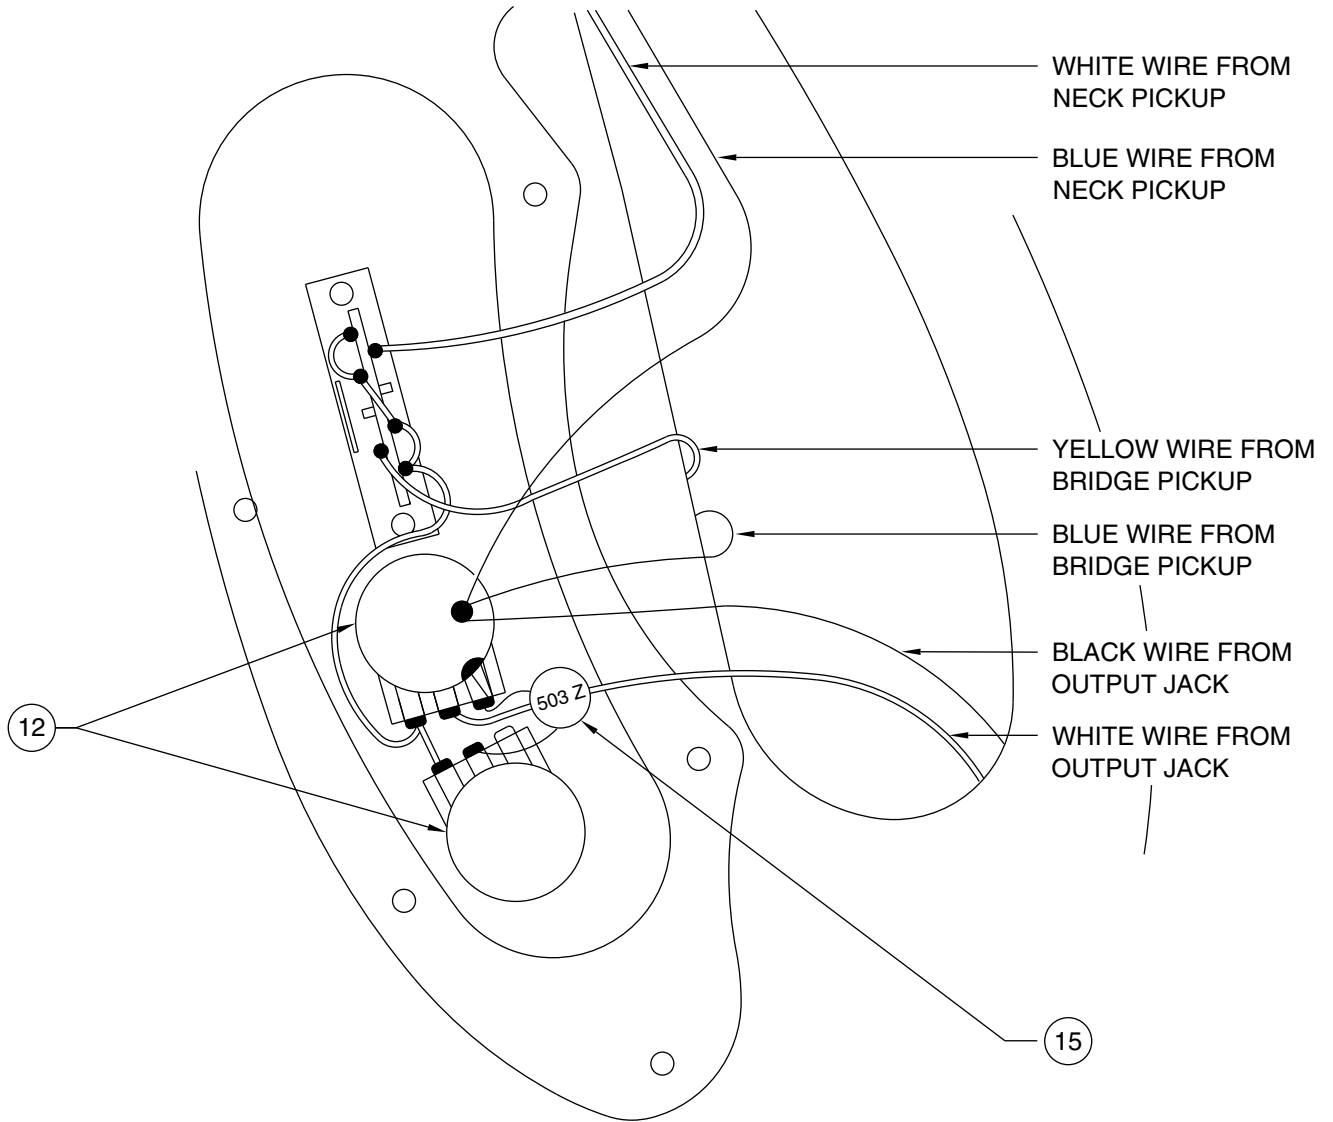

'69 TELECASTER THINLINE 0136902

'69 TELECASTER THINLINE 0136902
PICKGUARD ASSEMBLY

BRIDGE ASSEMBLY

'69 TELECASTER THINLINE 0136902

REF.#	P/N	DESCRIPTION
1	0053664000	Neck, Telecaster Thinline , M/N
2	0053684000	Tuning Key, (1) Set
	0011357000	Mounting Screw
3	0083675000	Bone Nut
4	0010389000	String Retainer
	0011357000	Mounting Screw
5	0012252000	Truss Rod Adjustment Nut
6	0053673xxx	Body, Telecaster Thinline, Mahogany
	0053670xxx	Body, Telecaster Thinline, Ash
7	0018353000	Neck Mounting Plate
	0015636000	Mounting Screw
8	0012344000	Strap Button
	0015610000	Mounting Screw
9	0050581002	Pickguard, 90's Tele. Thinline, Shell
	0015578000	Mounting Screw
10	0053678000	Pickup, Neck, Vintage Telecaster
	0021409000	Mounting Screw
	0039410000	Tubing, Latex Cut
11	0053676000	Pickup, Bridge, Vintage Telecaster
	0048631000	Mounting Screw
	0036878000	Tubing, Latex Cut
12	0019066000	Control, 1Meg, (2)
	0016352000	Mounting Hex Nut
	0022384000	Lock Washer, Intl
13	0013359000	Knob, Knurled, Chrome, (2)
	0028897001	Set Screw
14	0053290000	Switch, Lever 3 - Position
	0021413000	Mounting Screw
	0018359000	Knob, Black
15	0015552000	Capacitor, .05uf
16	0047329000	Output Jack
	0016352000	Mounting Hex Nut
	0016436000	Lock Washer, Intl
17	0021452000	Jack Ferrule
18	0021429000	String Retainer Ferrule
19	0053679000	Bridge Assembly, Telecaster
	0016188000	Mounting Screw
20	0053675000	Bridge Plate, Telecaster Thinline
21	0007698000	Bridge Section, (3)
22	0015834000	Intonation Screw, (3)
	0018689000	Intonation Spring, 1-3
23	0016105000	Height Adjustment Screw, (6)

Body Part Number	
0053670500	3 Color Sunburst
0053673506	Black
0053673521	Natural

'69 TELECASTER THINLINE 0136902

SWITCH & CONTROL FUNCTION

3 WAY SWITCH POSITION			
			← 3 WAY SWITCH POSITION
			← NECK PICKUP
			← BRIDGE PICKUP
			← PICKUP IS ON
			← PICKUP IS OFF

DETAIL 3 WAY SWITCH