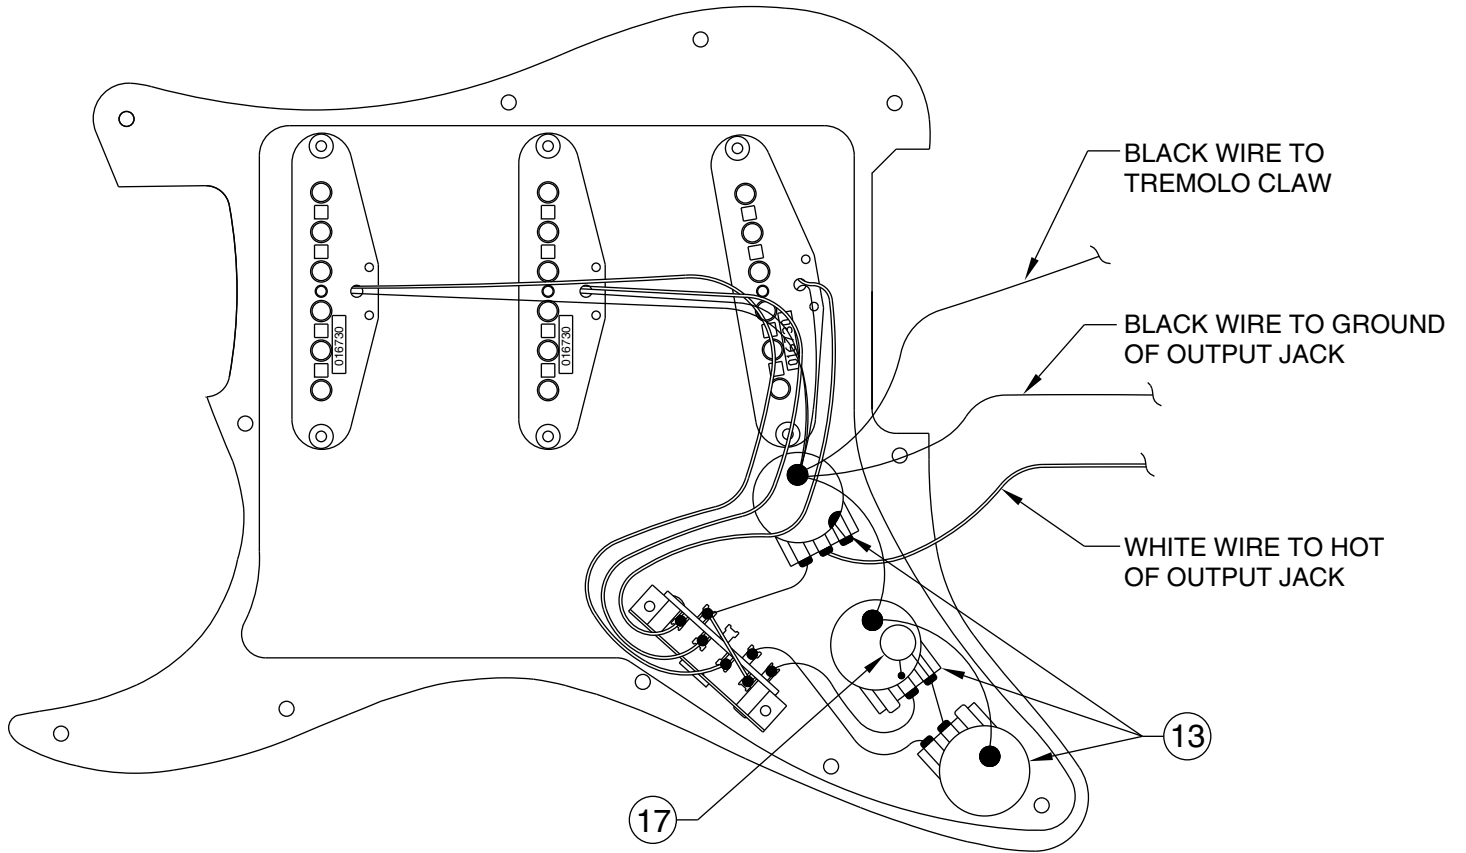

70'S STRATOCASTER 0137000/7002
PICKGUARD ASSEMBLY