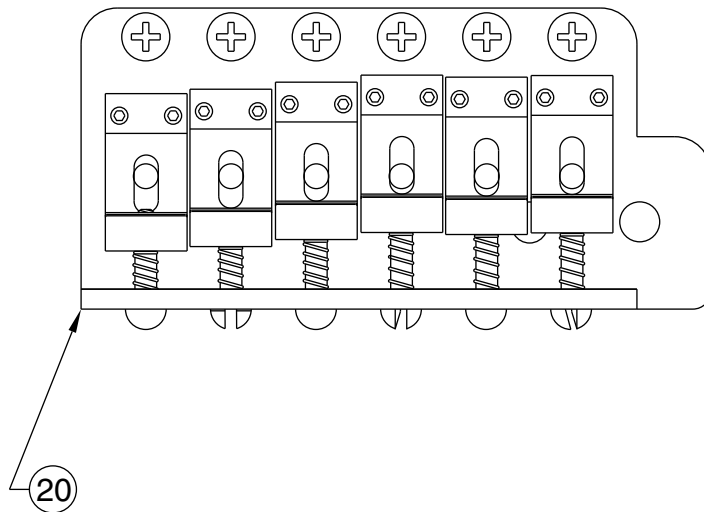

## 70'S STRATOCASTER 0137000/7002

REF.#	P/N	DESCRIPTION
1	0054549000	Neck, 70'S Strat Mex RW
	0054551000	Neck, 70'S Strat Mex MN
	0020220000	Tilt Disk, Neck
	0084699000	Mounting Screw
2	0053684000	Tuning Key, (1) Set
	0011357000	Mounting Screw
3	0083675000	Bone Nut
4	0010389000	String Guide
	0020423000	Spacer
	0011358000	Mounting Screw
5	0010286000	Truss Rod Adjustment Nut
	0018622000	Adjusting Wrench, Adjust Nut
6	0054525000	Neck Mounting Plate
	0015636000	Mounting Screw
7	0020972000	Set Screw
8	0012156000	Bolt, Adjusting
9	0054552XXX	Body, 70'S Strat Mex. Ash
	0020212000	Tilt Disk, Body
	0084699000	Mounting Screw
10	0012344000	Strap Button
	0015610000	Mounting Screw
11	0054622000	Pickguard, 70'S Strat W/B/W
	0015578000	Mounting Screw
12	0054594000	Pickup Assy., Vint. Strat Mex. (3)
	0015776000	Mounting Screw
	0036878000	Tubing, Latex Cut
13	0013446000	Control, Volume/Tone 250K (3)
	0016352000	Mounting Nut
	0016436000	Washer, Lock Intl.
14	0021240000	Knob, Tone Std. Strat. White (2)
15	0021239000	Knob, Volume Std. Strat. White
16	0053291000	Switch, 5 Way Grigsby W/Metal Roller
	0019554000	Knob, White
	0015776000	Mounting Screw
17	0021022000	Capacitor, PFF RDL .1uF 200V
18	0047329000	Output Jack
	0016352000	Mounting Nut
	0016436000	Washer, Lock Intl.
19	0010280090	Ferrule, Jack
	0015578000	Mounting Screw
20	0054619000	Bridge Assy, Vint. Strat
	0016170000	Mounting Screw
	0054620000	Arm, Tremolo Vint.
	0050920000	Knob, Tremolo Arm White
	0050918000	Claw, Tremolo
	0031643000	Spring, Tremolo
	0015636000	Mounting Screw
	0018531000	Adjusting Wrench, Saddle Height
	21	0019649002
0015578000		Mounting Screw

Body Part Number	
0054552500	3-Color Sunburst
0054552505	Olympic White
0054552521	Natural

## SWITCH & CONTROL FUNCTION

5 POSITION SWITCH FUNCTION DIAGRAM					
					← SWITCH POSITION
					← NECK PICKUP
					← MIDDLE PICKUP
					← BRIDGE PICKUP
PICKUP IS ON PICKUP IS OFF					