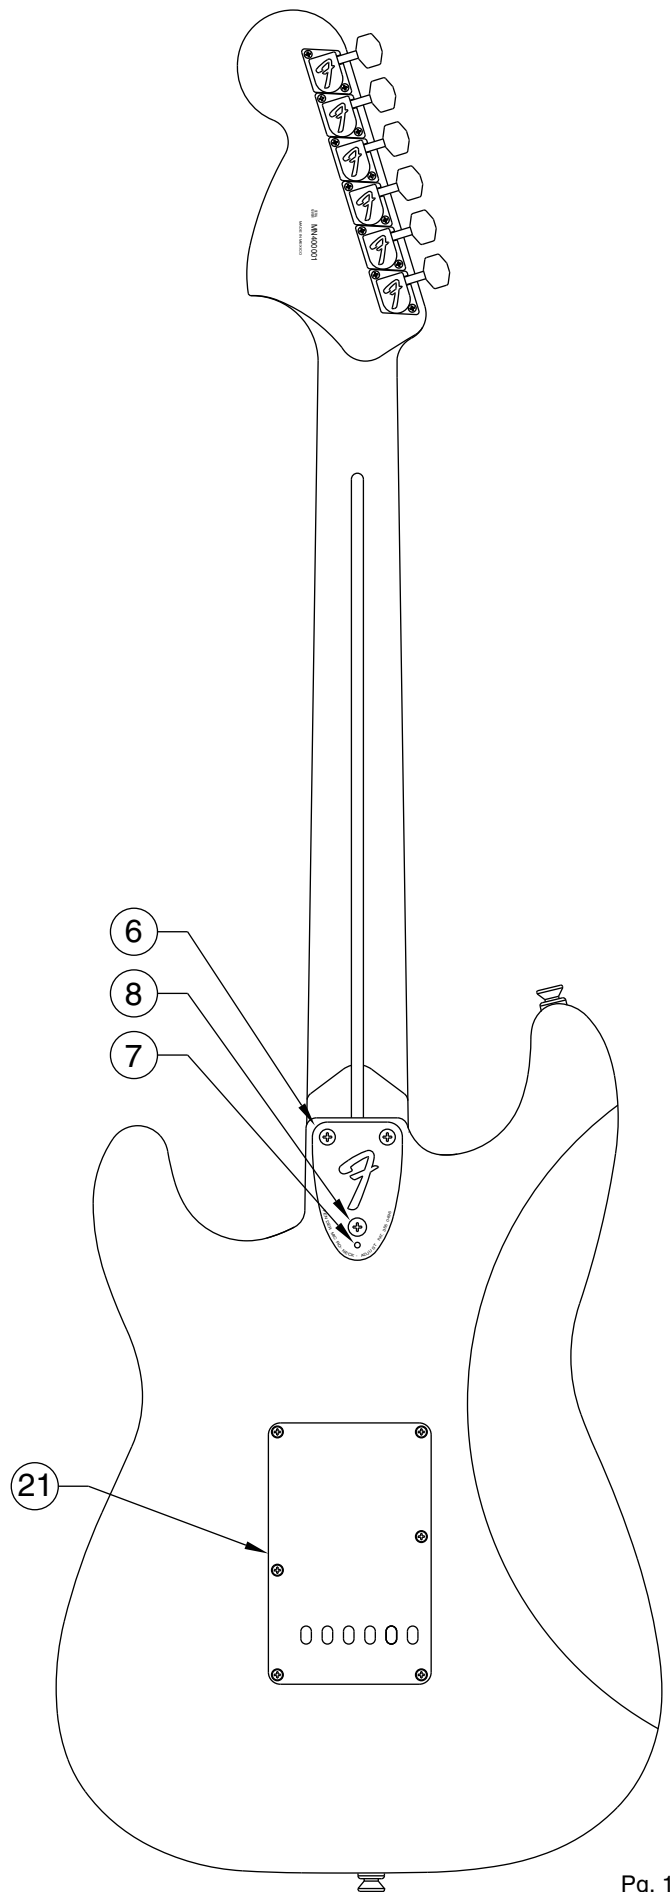

# 70'S STRATOCASTER 0137000/7002

70'S STRATOCASTER 0137000/7002  
PICKGUARD ASSEMBLY

BRIDGE ASSEMBLY

## 70'S STRATOCASTER 0137000/7002

REF.#	P/N	DESCRIPTION
1	0054549000	Neck, 70'S Strat Mex RW
	0054551000	Neck, 70'S Strat Mex MN
	0020220000	Tilt Disk, Neck
	0084699000	Mounting Screw
2	0053684000	Tuning Key, (1) Set
	0011357000	Mounting Screw
3	0083675000	Bone Nut
4	0010389000	String Guide
	0020423000	Spacer
	0011358000	Mounting Screw
5	0010286000	Truss Rod Adjustment Nut
	0018622000	Adjusting Wrench, Adjust Nut
6	0054525000	Neck Mounting Plate
	0015636000	Mounting Screw
7	0020972000	Set Screw
8	0012156000	Bolt, Adjusting
9	0054552XXX	Body, 70'S Strat Mex. Ash
	0020212000	Tilt Disk, Body
	0084699000	Mounting Screw
10	0012344000	Strap Button
	0015610000	Mounting Screw
11	0054622000	Pickguard, 70'S Strat W/B/W
	0015578000	Mounting Screw
12	0054594000	Pickup Assy., Vint. Strat Mex. (3)
	0015776000	Mounting Screw
	0036878000	Tubing, Latex Cut
13	0013446000	Control, Volume/Tone 250K (3)
	0016352000	Mounting Nut
	0016436000	Washer, Lock Intl.
14	0021240000	Knob, Tone Std. Strat. White (2)
15	0021239000	Knob, Volume Std. Strat. White
16	0053291000	Switch, 5 Way Grigsby W/Metal Roller
	0019554000	Knob, White
	0015776000	Mounting Screw
17	0021022000	Capacitor, PFF RDL .1uF 200V
18	0047329000	Output Jack
	0016352000	Mounting Nut
	0016436000	Washer, Lock Intl.
19	0010280090	Ferrule, Jack
	0015578000	Mounting Screw
20	0054619000	Bridge Assy, Vint. Strat
	0016170000	Mounting Screw
	0054620000	Arm, Tremolo Vint.
	0050920000	Knob, Tremolo Arm White
	0050918000	Claw, Tremolo
	0031643000	Spring, Tremolo
	0015636000	Mounting Screw
	0018531000	Adjusting Wrench, Saddle Height
	21	0019649002
0015578000		Mounting Screw

Body Part Number	
0054552500	3-Color Sunburst
0054552505	Olympic White
0054552521	Natural