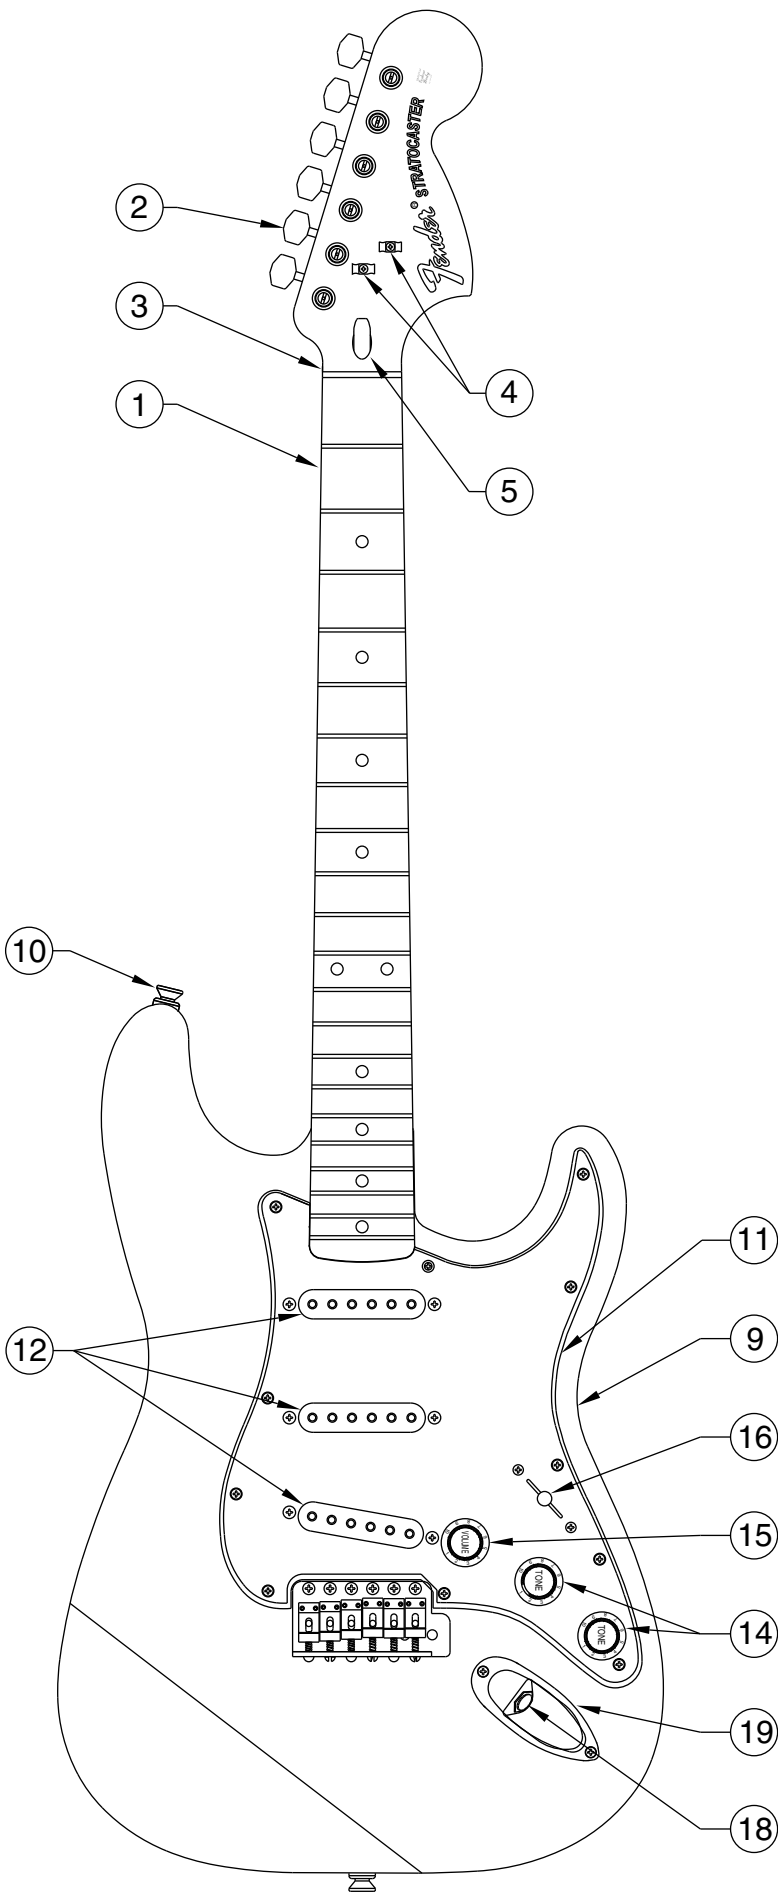

70'S STRATOCASTER 0137000/7002