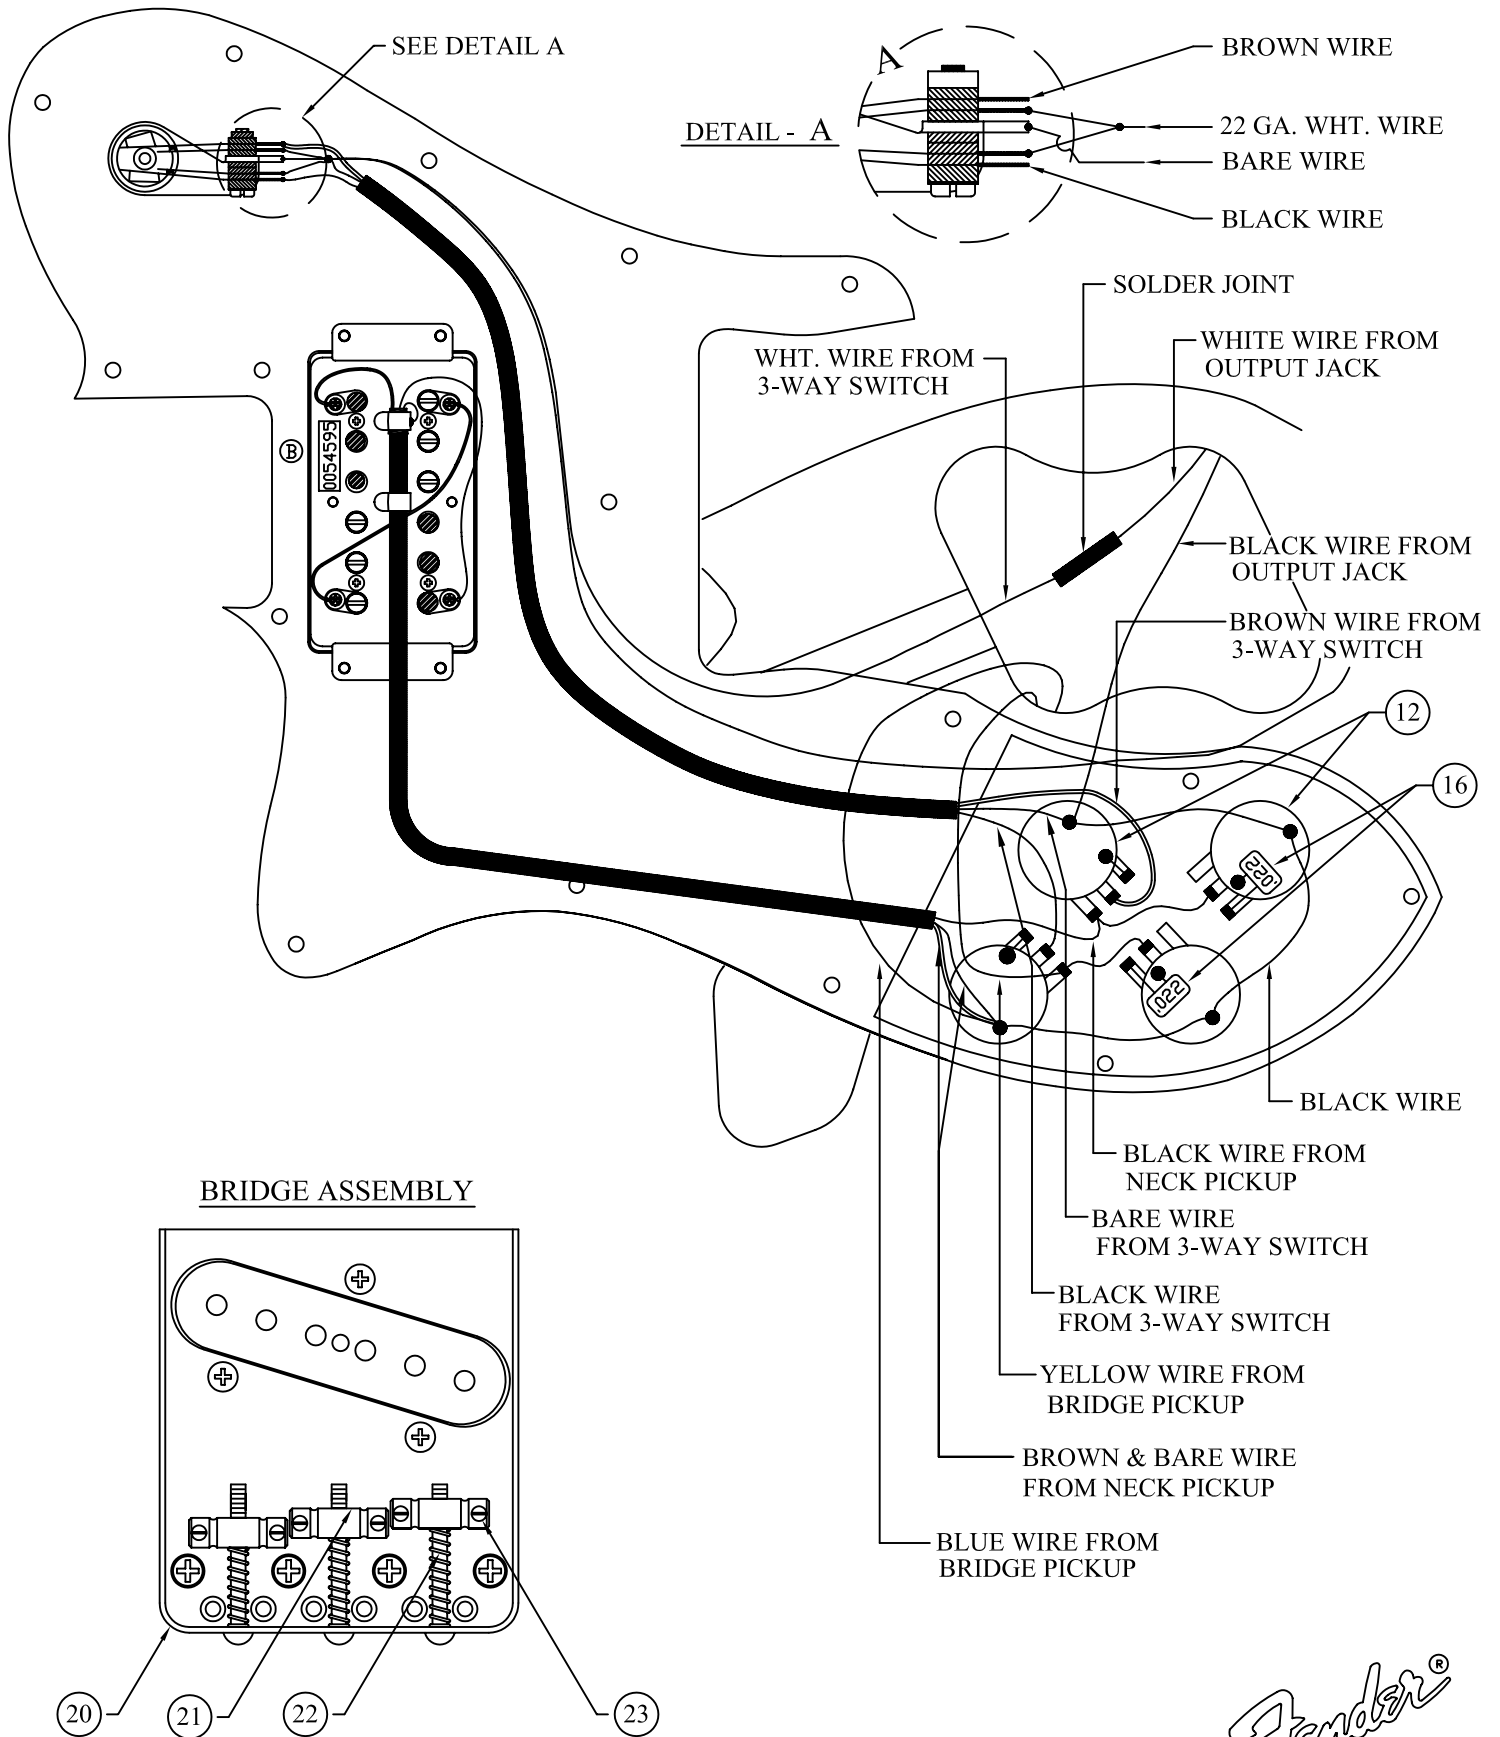

'72 TELECASTER® CUSTOM, RW/MN, 013-7500/7502

Fender®

'72 TELECASTER® CUSTOM, RW/MN, 013-7500/7502

WIRING DIAGRAM

'72 TELECASTER® CUSTOM, RW/MN, 013-7500/7502

REF.#	P/N	DESCRIPTION
1	0054544980	Neck, '72 Tele Custom Mex., RW
	0054193000	Neck, '72 Tele Custom Mex., MN
2	0053684000	Tuning Key, (1) Set W/Bushing's
	0011357000	Mounting Screw
3	0083675000	Bone Nut
4	0010389000	String Guide
	0020423000	Spacer
	0011358000	Mounting Screw
5	0023811000	Wrench, Truss Rod Adjustment
6	See Chart	Body, '72 Tele Custom
7	0054525000	Neck Mounting Plate
	0012156000	Bolt, Tilt Adjust.
	0018622000	Wrench, Tilt Adjust.
	0015636000	Mounting Screw
8	0012344000	Strap Button
	0015610000	Mounting Screw
9	0054523002	Pickguard, '72 Tele Custom B/W/B
	0015578000	Mounting Screw
10	0054595000	Pickup, Humbucker, FWR, Neck
	0050166000	Mounting Screw
	0050167000	Mounting Spring
11	0053676000	Pickup, Assy. Mex Vint. Tele Bridge
	0012869000	Lug, Ground
	0063398000	Tubing Latex Cut
	0048631000	Mounting Screw
12	0019064000	Control, 250K (4)
	0016352000	Mounting Nut
	0016436000	Washer, Lock Intl.
13	0054521000	Knob, Volume, '72 Tele Custom (2)
14	0054522000	Knob, Tone, '72 Tele Custom (2)
15	0053694000	Switch, Toggle 3-Position (Wht. Knob & Mntng. Hrdwre Inclded.)
16	0024832000	Capacitor, .022uF(2)
17	0047329000	Output Jack
	0016436000	Washer, Lock Intl.
	0021452000	Ferrule, Jack
	0010355060	Retainer, Jack
	0016352000	Mounting Nut
18	0021429000	Retainer, String Chrome
19	0053679000	Bridge Assy, Tele Thinline Mex.
	0016188000	Mounting Screw
20	0053675000	Bridge Plate, Mex Tele Thinline
21	0007698000	Bridge Section S.S. (3)
22	0015834000	Intonation Screw, (3)
	0018689000	Intonation Spring (3)
23	0016105000	Set Screw (6)

Body Chart

PN	Color
0054529500	3-Color Sunburst
0054192506	Black

'72 TELECASTER® CUSTOM, RW/MN, 013-7500/7502

SWITCH & CONTROL FUNCTION

3 WAY SWITCH POSITION			
3 ●—○—○	2 ○—●—○	1 ○—○—●	← 3 WAY SWITCH POSITION
			← NECK PICKUP
			← BRIDGE PICKUP
	PICKUP IS ON		
			PICKUP IS OFF