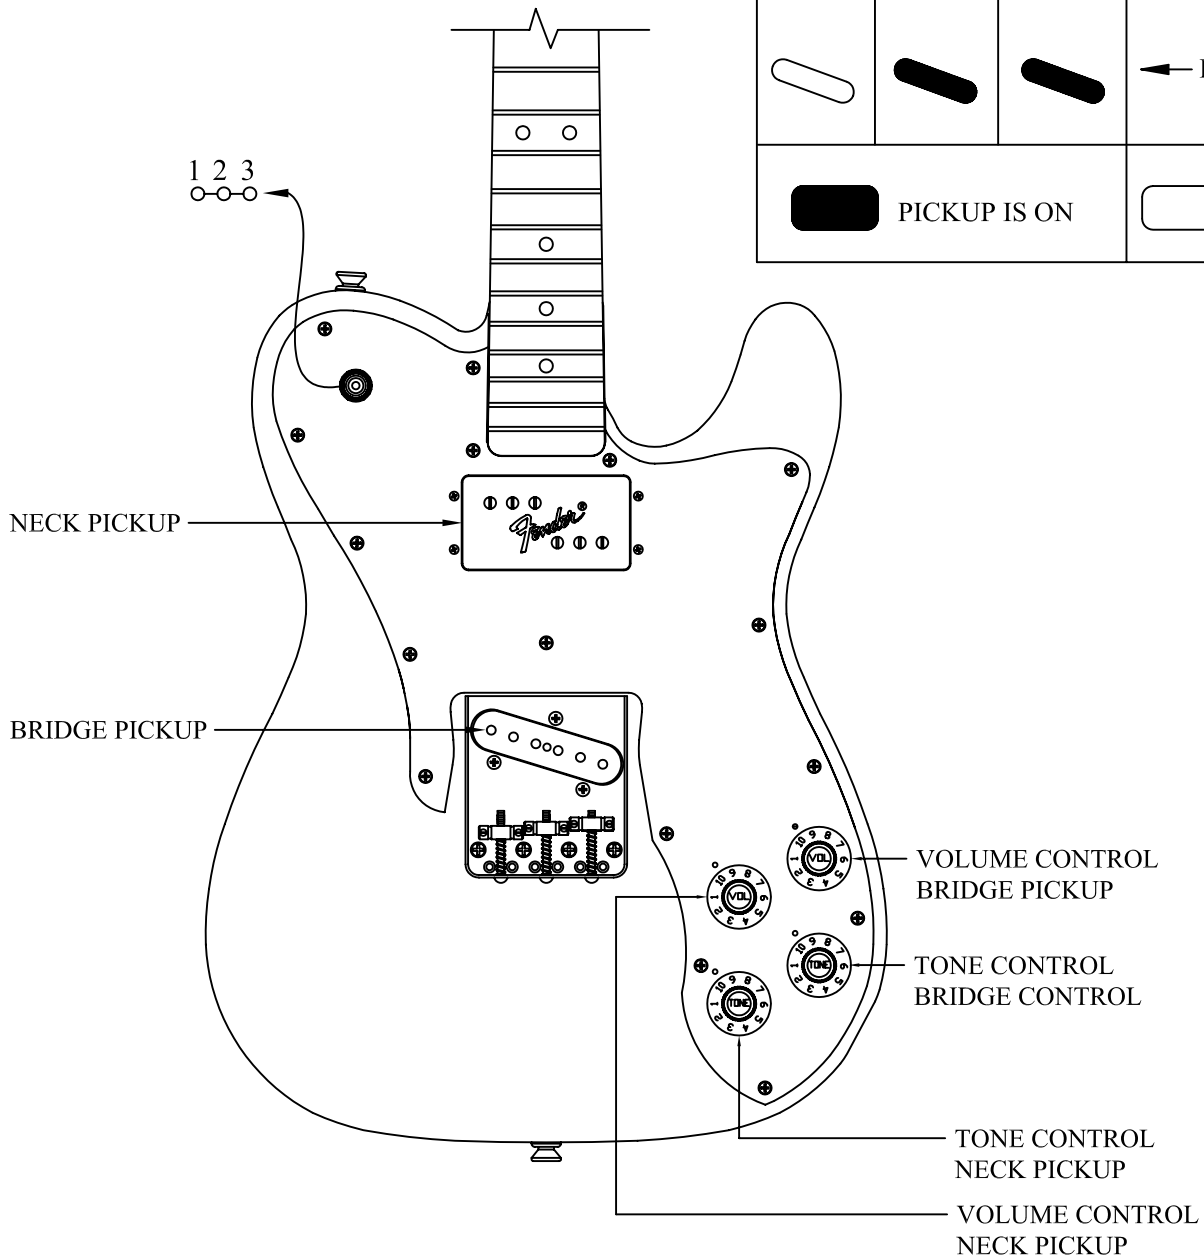

'72 TELECASTER® CUSTOM, RW/MN, 013-7500/7502

Fender®

'72 TELECASTER® CUSTOM, RW/MN, 013-7500/7502

WIRING DIAGRAM

'72 TELECASTER® CUSTOM, RW/MN, 013-7500/7502

REF.#	P/N	DESCRIPTION
1	0054544980	Neck, '72 Tele Custom Mex., RW
	0054193000	Neck, '72 Tele Custom Mex., MN
2	0053684000	Tuning Key, (1) Set W/Bushing's
	0011357000	Mounting Screw
3	0083675000	Bone Nut
4	0010389000	String Guide
	0020423000	Spacer
	0011358000	Mounting Screw
5	0023811000	Wrench, Truss Rod Adjustment
6	See Chart	Body, '72 Tele Custom
7	0054525000	Neck Mounting Plate
	0012156000	Bolt, Tilt Adjust.
	0018622000	Wrench, Tilt Adjust.
	0015636000	Mounting Screw
8	0012344000	Strap Button
	0015610000	Mounting Screw
9	0054523002	Pickguard, '72 Tele Custom B/W/B
	0015578000	Mounting Screw
10	0054595000	Pickup, Humbucker, FWR, Neck
	0050166000	Mounting Screw
	0050167000	Mounting Spring
11	0053676000	Pickup, Assy. Mex Vint. Tele Bridge
	0012869000	Lug, Ground
	0063398000	Tubing Latex Cut
	0048631000	Mounting Screw
12	0019064000	Control, 250K (4)
	0016352000	Mounting Nut
	0016436000	Washer, Lock Intl.
13	0054521000	Knob, Volume, '72 Tele Custom (2)
14	0054522000	Knob, Tone, '72 Tele Custom (2)
15	0053694000	Switch, Toggle 3-Position (Wht. Knob & Mntng. Hrdwre Inclded.)
16	0024832000	Capacitor, .022uF(2)
17	0047329000	Output Jack
	0016436000	Washer, Lock Intl.
	0021452000	Ferrule, Jack
	0010355060	Retainer, Jack
	0016352000	Mounting Nut
18	0021429000	Retainer, String Chrome
19	0053679000	Bridge Assy, Tele Thinline Mex.
	0016188000	Mounting Screw
20	0053675000	Bridge Plate, Mex Tele Thinline
21	0007698000	Bridge Section S.S. (3)
22	0015834000	Intonation Screw, (3)
	0018689000	Intonation Spring (3)
23	0016105000	Set Screw (6)

Body Chart

PN	Color
0054529500	3-Color Sunburst
0054192506	Black

'72 TELECASTER® CUSTOM, RW/MN, 013-7500/7502

SWITCH & CONTROL FUNCTION

3 WAY SWITCH POSITION			
3 ●—○—○	2 ○—●—○	1 ○—○—●	← 3 WAY SWITCH POSITION
			← NECK PICKUP
			← BRIDGE PICKUP
	PICKUP IS ON		
			PICKUP IS OFF