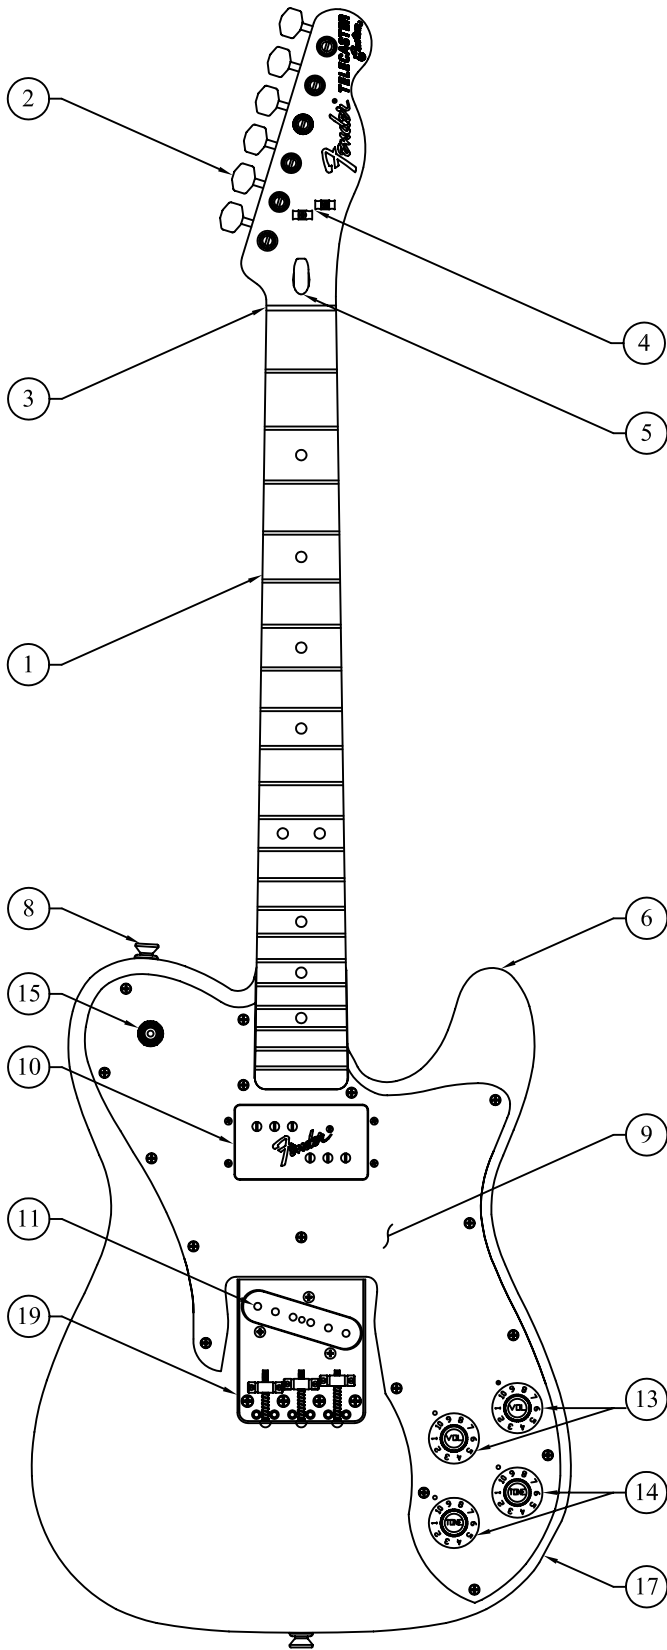

'72 TELECASTER® CUSTOM, RW/MN, 013-7500/7502

Fender®

'72 TELECASTER® CUSTOM, RW/MN, 013-7500/7502

WIRING DIAGRAM

'72 TELECASTER® CUSTOM, RW/MN, 013-7500/7502

REF.#	P/N	DESCRIPTION
1	0054544980	Neck, '72 Tele Custom Mex., RW
	0054193000	Neck, '72 Tele Custom Mex., MN
2	0053684000	Tuning Key, (1) Set W/Bushing's
	0011357000	Mounting Screw
3	0083675000	Bone Nut
4	0010389000	String Guide
	0020423000	Spacer
	0011358000	Mounting Screw
5	0023811000	Wrench, Truss Rod Adjustment
6	See Chart	Body, '72 Tele Custom
7	0054525000	Neck Mounting Plate
	0012156000	Bolt, Tilt Adjust.
	0018622000	Wrench, Tilt Adjust.
	0015636000	Mounting Screw
8	0012344000	Strap Button
	0015610000	Mounting Screw
9	0054523002	Pickguard, '72 Tele Custom B/W/B
	0015578000	Mounting Screw
10	0054595000	Pickup, Humbucker, FWR, Neck
	0050166000	Mounting Screw
	0050167000	Mounting Spring
11	0053676000	Pickup, Assy. Mex Vint. Tele Bridge
	0012869000	Lug, Ground
	0063398000	Tubing Latex Cut
	0048631000	Mounting Screw
12	0019064000	Control, 250K (4)
	0016352000	Mounting Nut
	0016436000	Washer, Lock Intl.
13	0054521000	Knob, Volume, '72 Tele Custom (2)
14	0054522000	Knob, Tone, '72 Tele Custom (2)
15	0053694000	Switch, Toggle 3-Position (Wht. Knob & Mntng. Hrdwre Inclded.)
16	0024832000	Capacitor, .022uF(2)
17	0047329000	Output Jack
	0016436000	Washer, Lock Intl.
	0021452000	Ferrule, Jack
	0010355060	Retainer, Jack
	0016352000	Mounting Nut
18	0021429000	Retainer, String Chrome
19	0053679000	Bridge Assy, Tele Thinline Mex.
	0016188000	Mounting Screw
20	0053675000	Bridge Plate, Mex Tele Thinline
21	0007698000	Bridge Section S.S. (3)
22	0015834000	Intonation Screw, (3)
	0018689000	Intonation Spring (3)
23	0016105000	Set Screw (6)

Body Chart

PN	Color
0054529500	3-Color Sunburst
0054192506	Black

'72 TELECASTER® CUSTOM, RW/MN, 013-7500/7502

SWITCH & CONTROL FUNCTION

3 WAY SWITCH POSITION			
3 ●—○—○	2 ○—●—○	1 ○—○—●	← 3 WAY SWITCH POSITION
			← NECK PICKUP
			← BRIDGE PICKUP
	PICKUP IS ON		
			PICKUP IS OFF