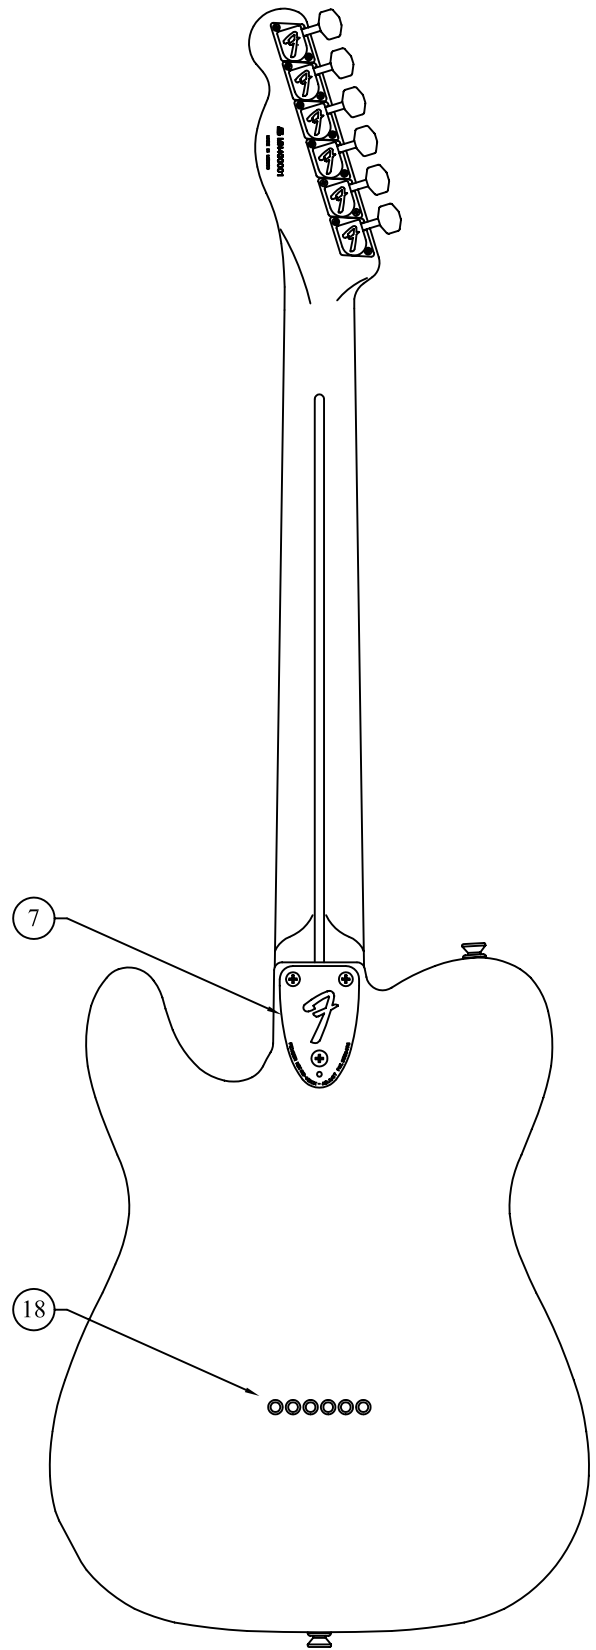

'72 TELECASTER® CUSTOM, RW/MN, 013-7500/7502

Fender®

'72 TELECASTER® CUSTOM, RW/MN, 013-7500/7502

WIRING DIAGRAM

'72 TELECASTER® CUSTOM, RW/MN, 013-7500/7502

REF.#	P/N	DESCRIPTION
1	0054544980	Neck, '72 Tele Custom Mex., RW
	0054193000	Neck, '72 Tele Custom Mex., MN
2	0053684000	Tuning Key, (1) Set W/Bushing's
	0011357000	Mounting Screw
3	0083675000	Bone Nut
4	0010389000	String Guide
	0020423000	Spacer
	0011358000	Mounting Screw
5	0023811000	Wrench, Truss Rod Adjustment
6	See Chart	Body, '72 Tele Custom
7	0054525000	Neck Mounting Plate
	0012156000	Bolt, Tilt Adjust.
	0018622000	Wrench, Tilt Adjust.
	0015636000	Mounting Screw
8	0012344000	Strap Button
	0015610000	Mounting Screw
9	0054523002	Pickguard, '72 Tele Custom B/W/B
	0015578000	Mounting Screw
10	0054595000	Pickup, Humbucker, FWR, Neck
	0050166000	Mounting Screw
	0050167000	Mounting Spring
11	0053676000	Pickup, Assy. Mex Vint. Tele Bridge
	0012869000	Lug, Ground
	0063398000	Tubing Latex Cut
	0048631000	Mounting Screw
12	0019064000	Control, 250K (4)
	0016352000	Mounting Nut
	0016436000	Washer, Lock Intl.
13	0054521000	Knob, Volume, '72 Tele Custom (2)
14	0054522000	Knob, Tone, '72 Tele Custom (2)
15	0053694000	Switch, Toggle 3-Position (Wht. Knob & Mntng. Hrdwre Inclded.)
16	0024832000	Capacitor, .022uF(2)
17	0047329000	Output Jack
	0016436000	Washer, Lock Intl.
	0021452000	Ferrule, Jack
	0010355060	Retainer, Jack
	0016352000	Mounting Nut
18	0021429000	Retainer, String Chrome
19	0053679000	Bridge Assy, Tele Thinline Mex.
	0016188000	Mounting Screw
20	0053675000	Bridge Plate, Mex Tele Thinline
21	0007698000	Bridge Section S.S. (3)
22	0015834000	Intonation Screw, (3)
	0018689000	Intonation Spring (3)
23	0016105000	Set Screw (6)

Body Chart

PN	Color
0054529500	3-Color Sunburst
0054192506	Black

'72 TELECASTER® CUSTOM, RW/MN, 013-7500/7502

SWITCH & CONTROL FUNCTION

3 WAY SWITCH POSITION			
3 ●—○—○	2 ○—●—○	1 ○—○—●	← 3 WAY SWITCH POSITION
			← NECK PICKUP
			← BRIDGE PICKUP
	PICKUP IS ON		
			PICKUP IS OFF