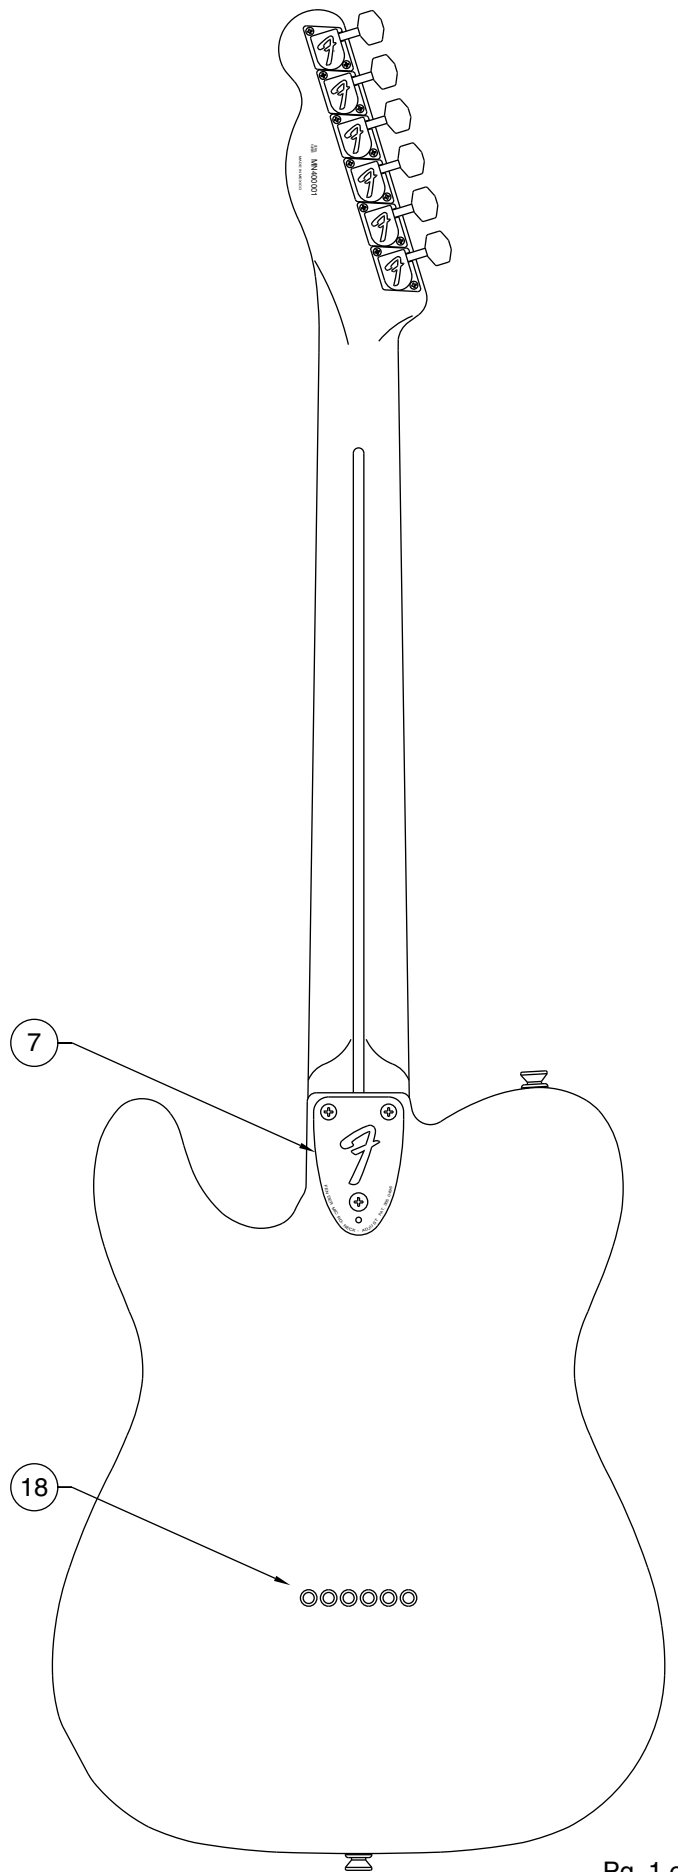

'72 TELE CUSTOM 0137500/7502