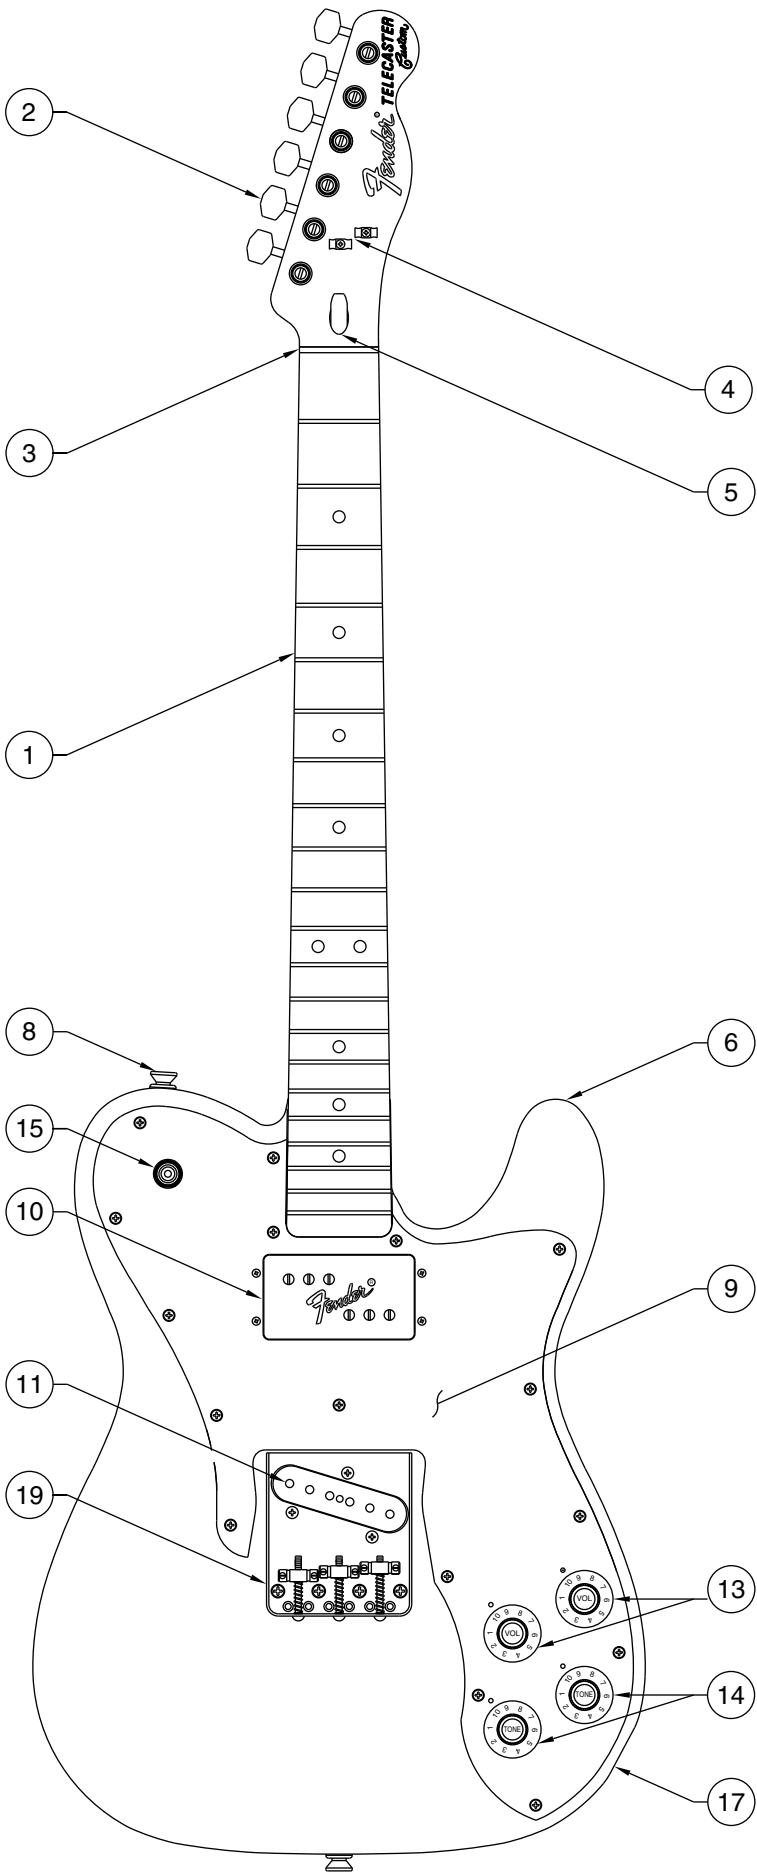

'72 TELE CUSTOM 0137500/7502