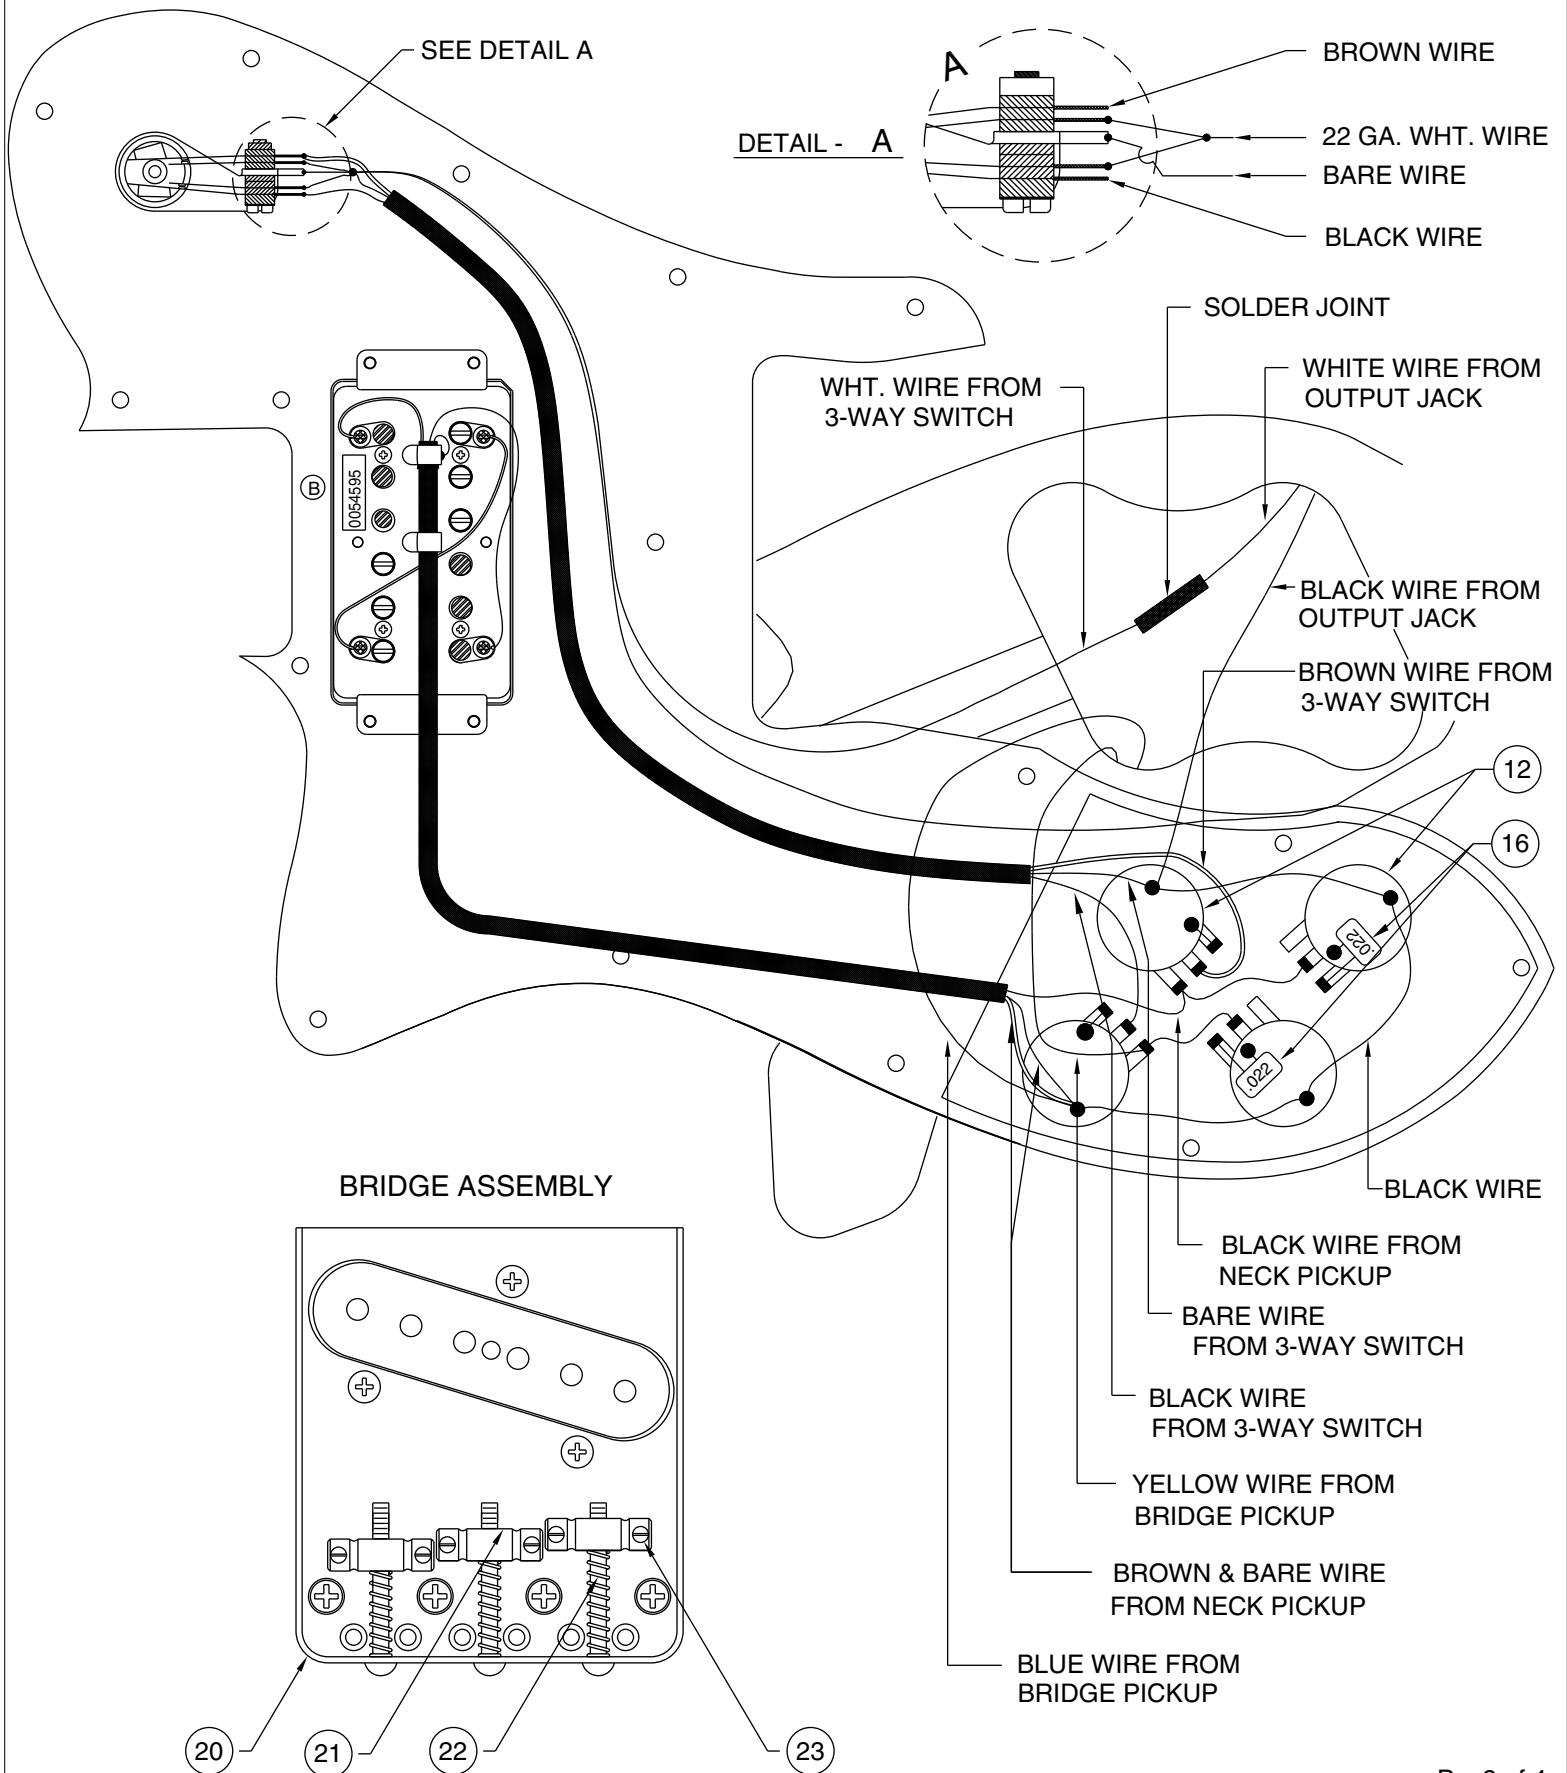

'72 TELE CUSTOM 0137500/7502
PICKGUARD/CONTROL ASSEMBLY