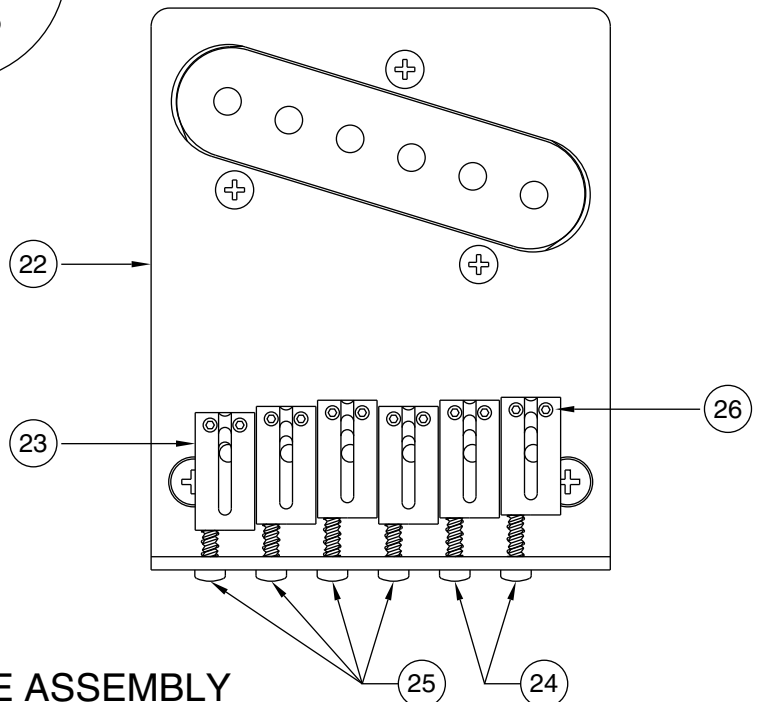

PICKGUARD ASSEMBLY

BRIDGE ASSEMBLY