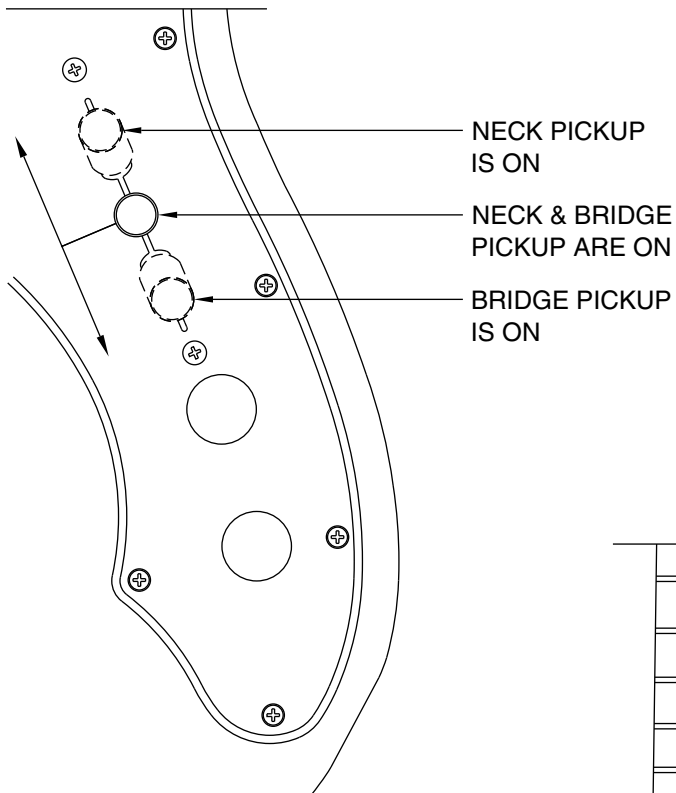

Body Part Number	
0050579500	3 Color Sunburst
0050579506	Black
0050579538	Crimson Red Transparent
0053294505	Olympic White
0053294521	Natural

'90s TELECASTER THINLINE 0108200/8202

SWITCH & CONTROL FUNCTION