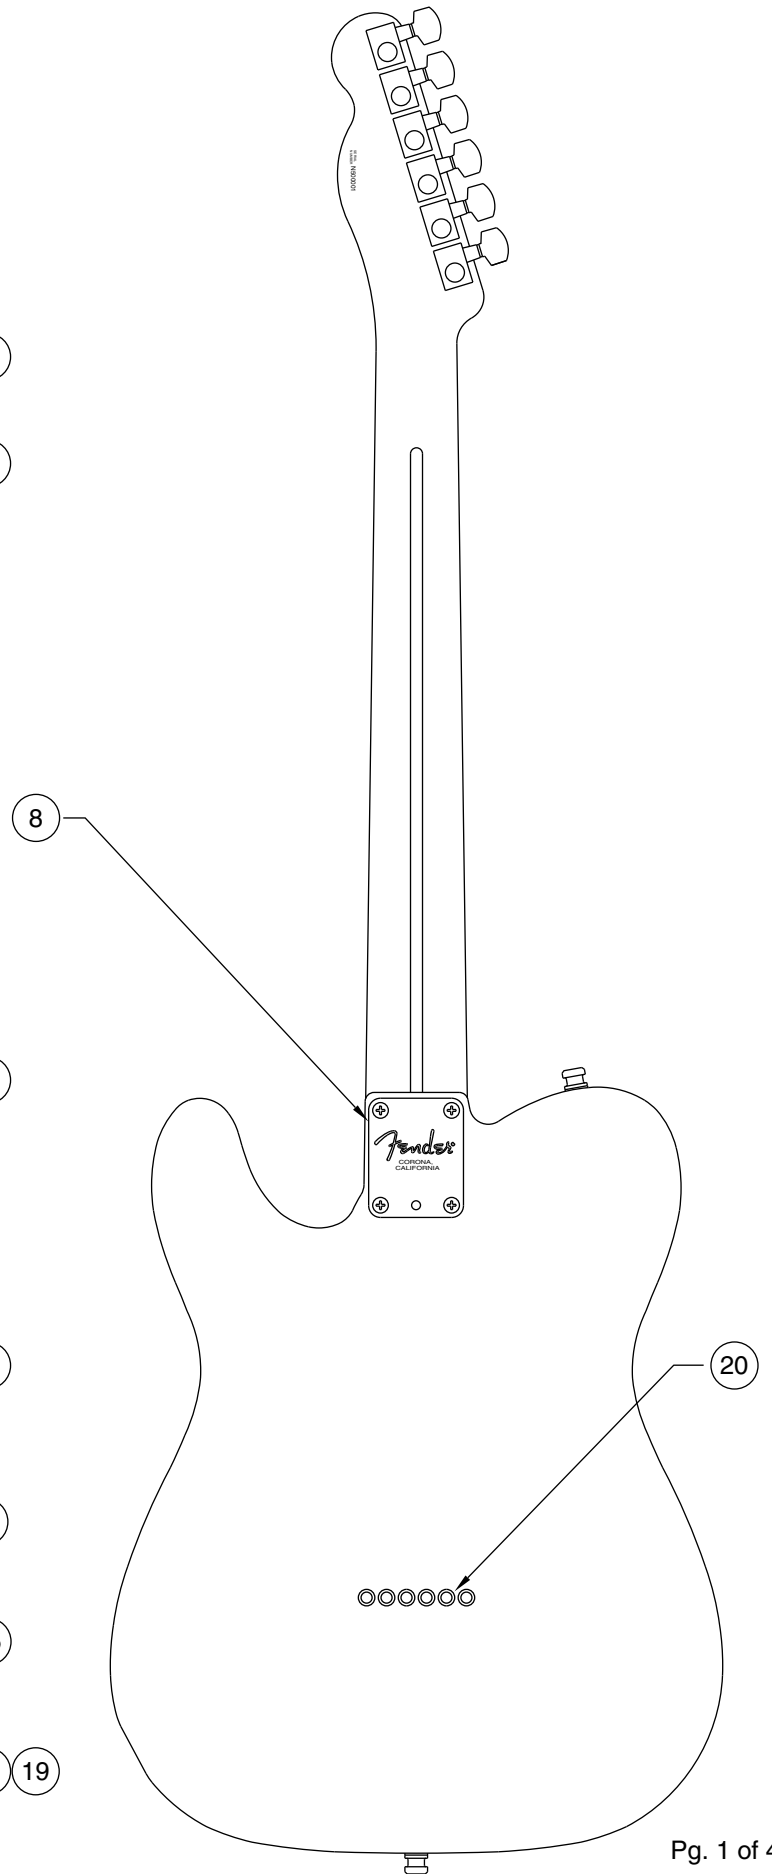

'90s TELECASTER THINLINE 0108200/8202