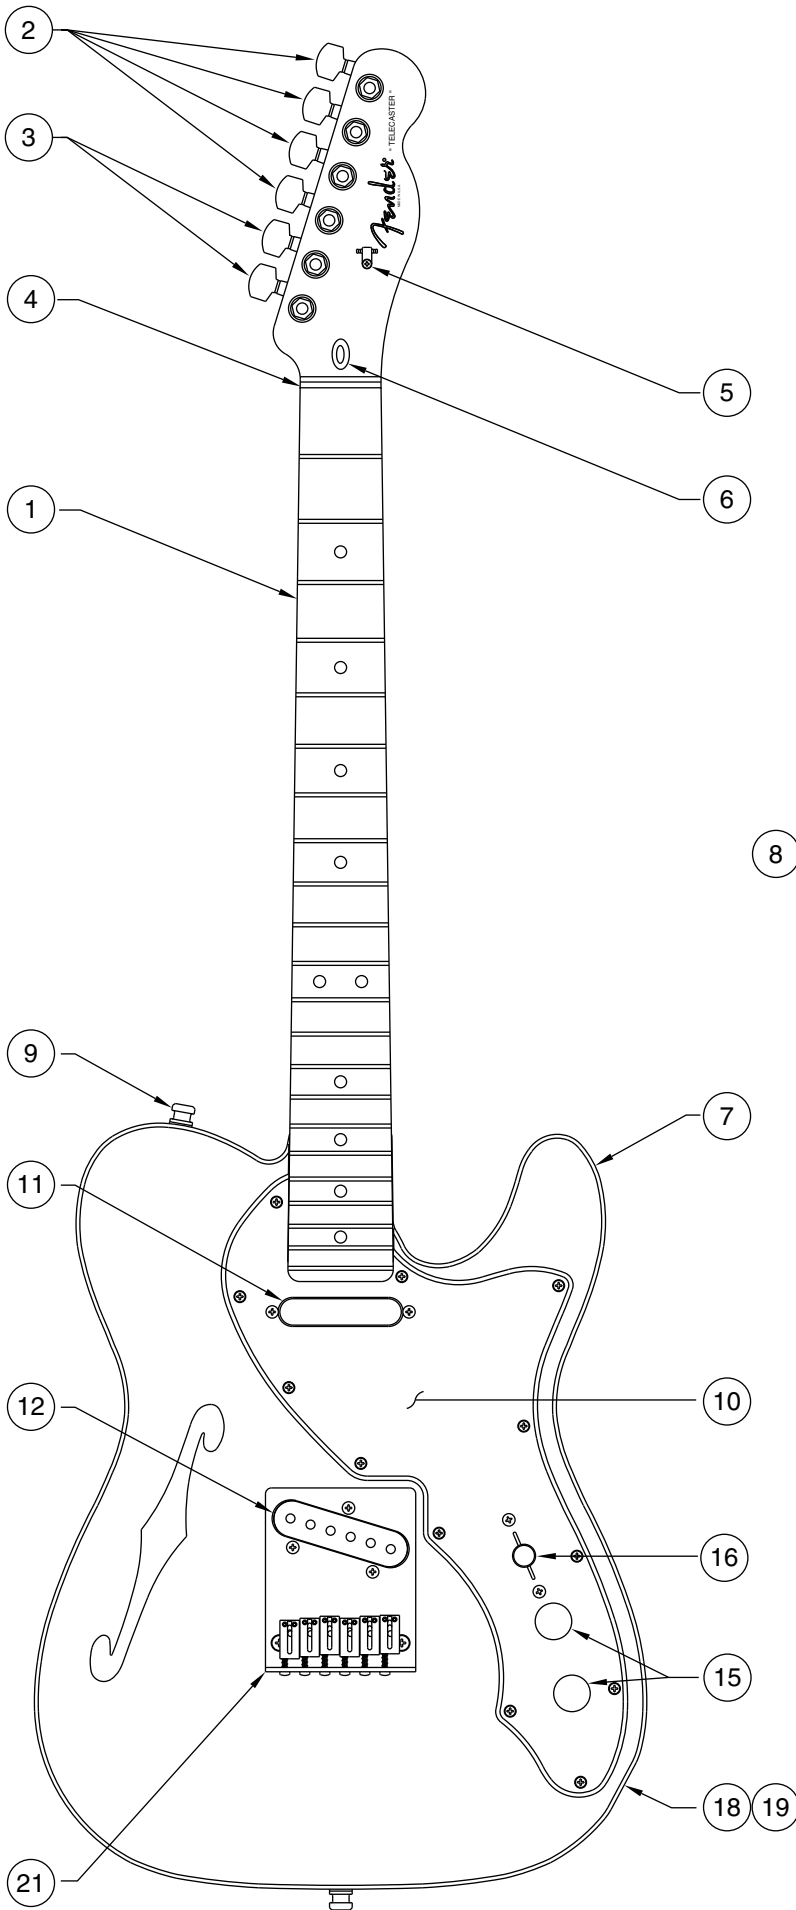

'90s TELECASTER THINLINE 0108200/8202