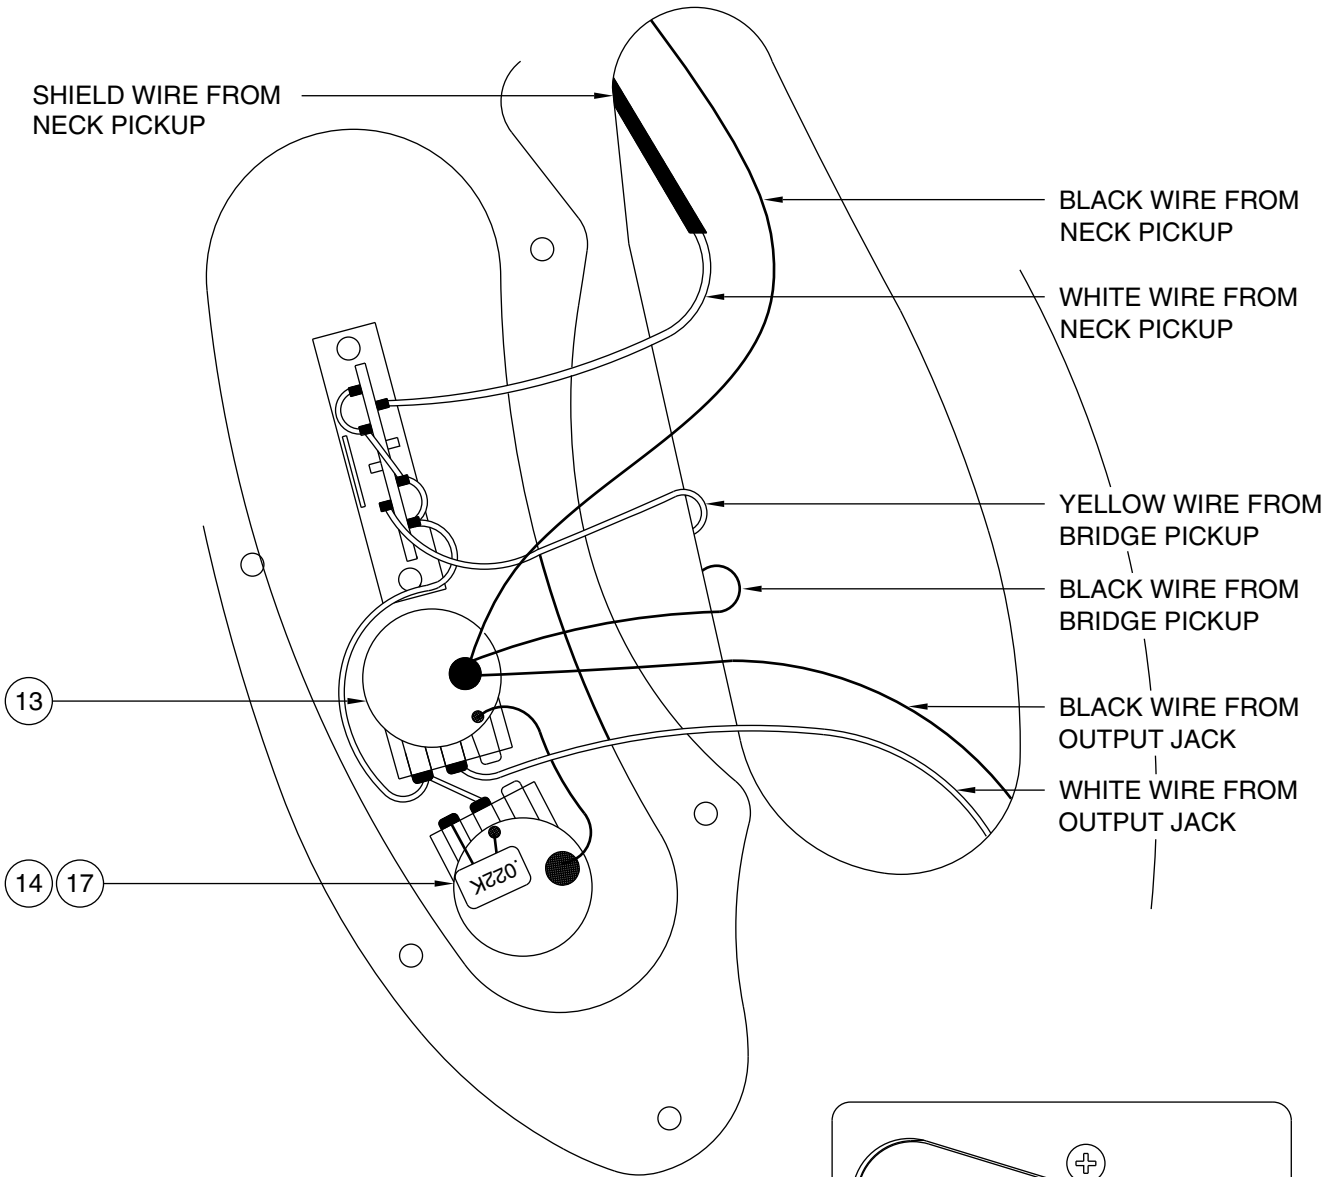

PICKGUARD ASSEMBLY

BRIDGE ASSEMBLY