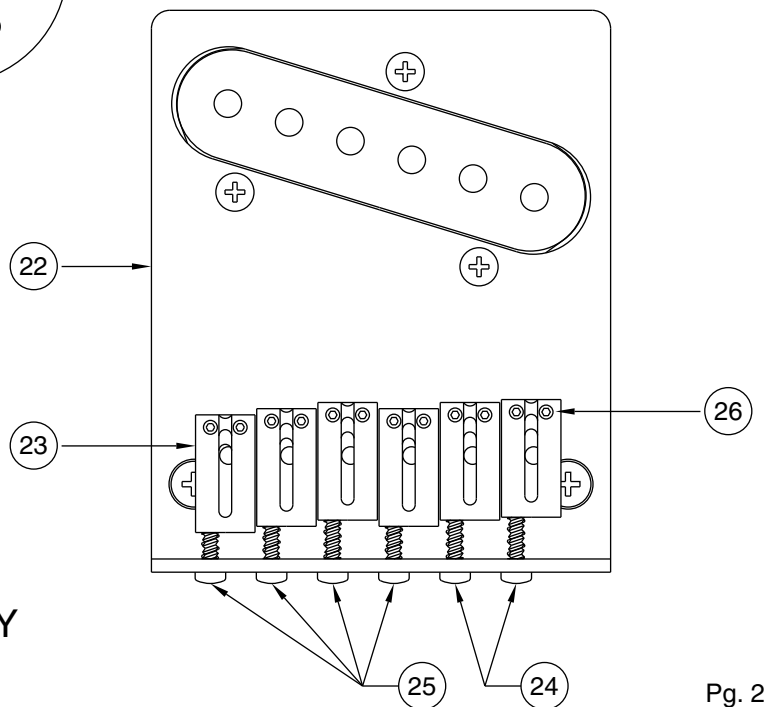

BRIDGE ASSEMBLY