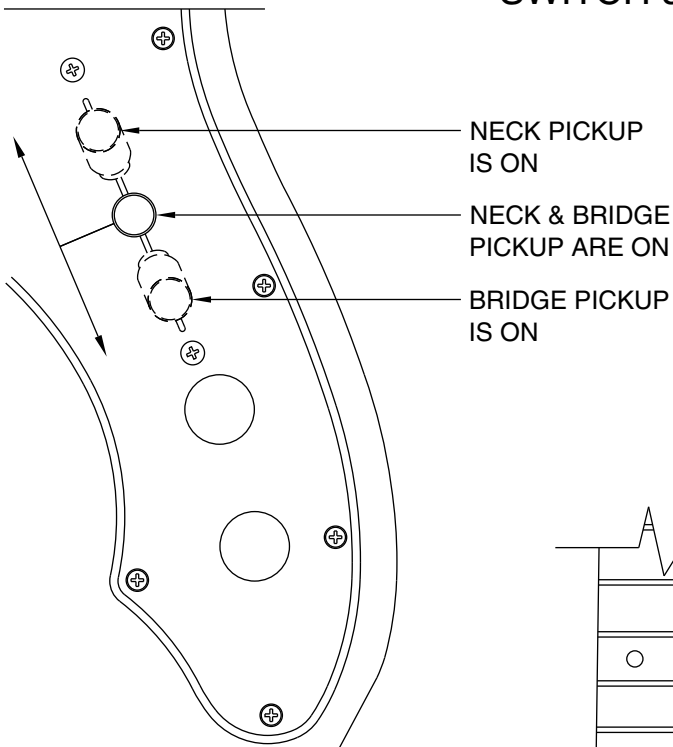

'90s TELECASTER THINLINE 0108200/8202

SWITCH & CONTROL FUNCTION