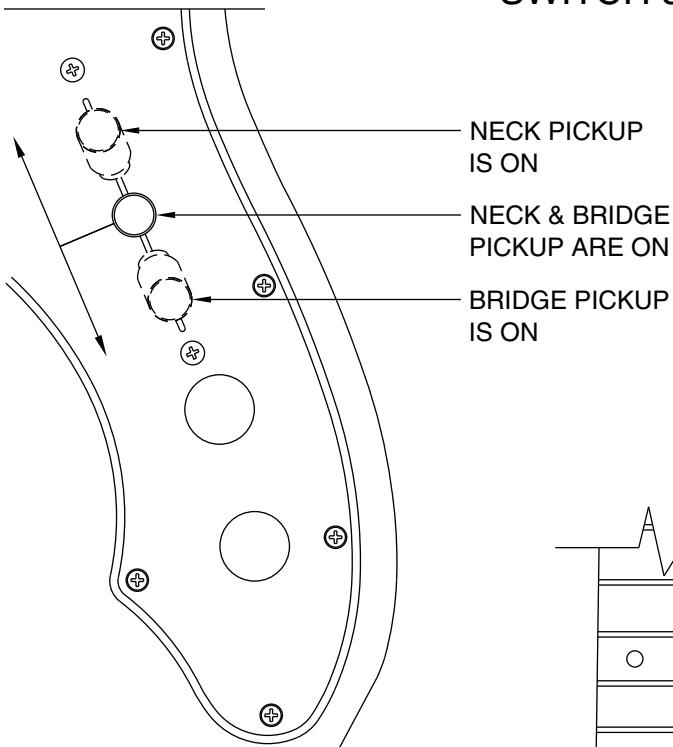

'90s TELECASTER THINLINE 0108200/8202

SWITCH & CONTROL FUNCTION

DETAIL
3 WAY SWITCH