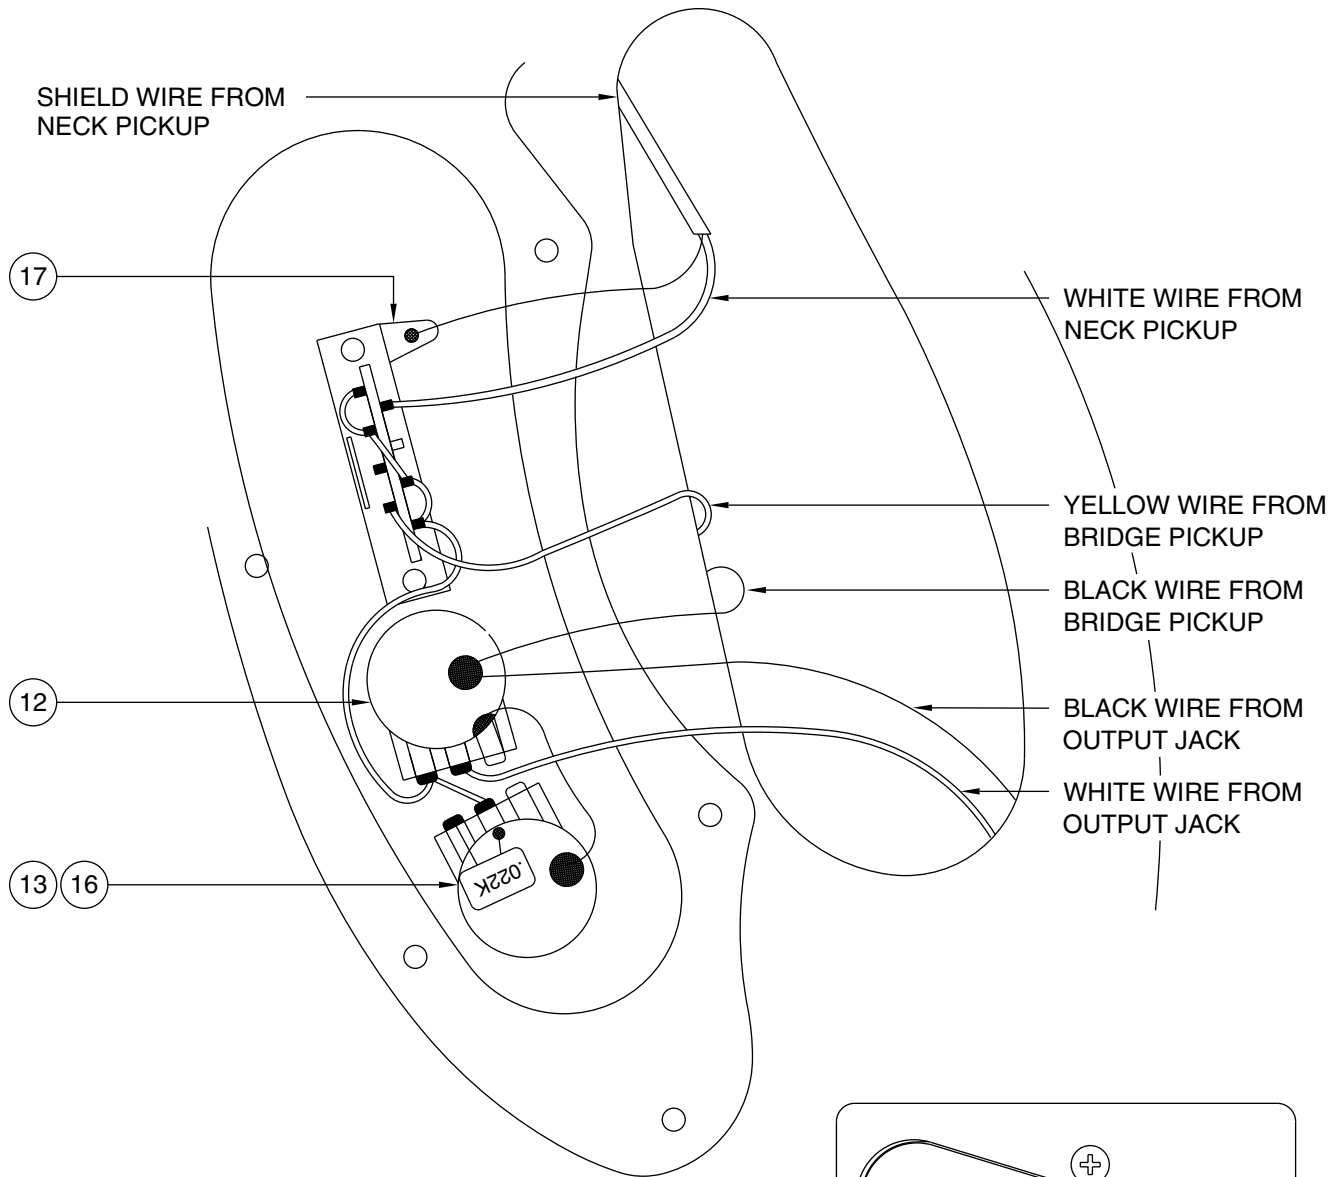

'90s TELECASTER THINLINE 0108200/8202
PICKGUARD ASSEMBLY