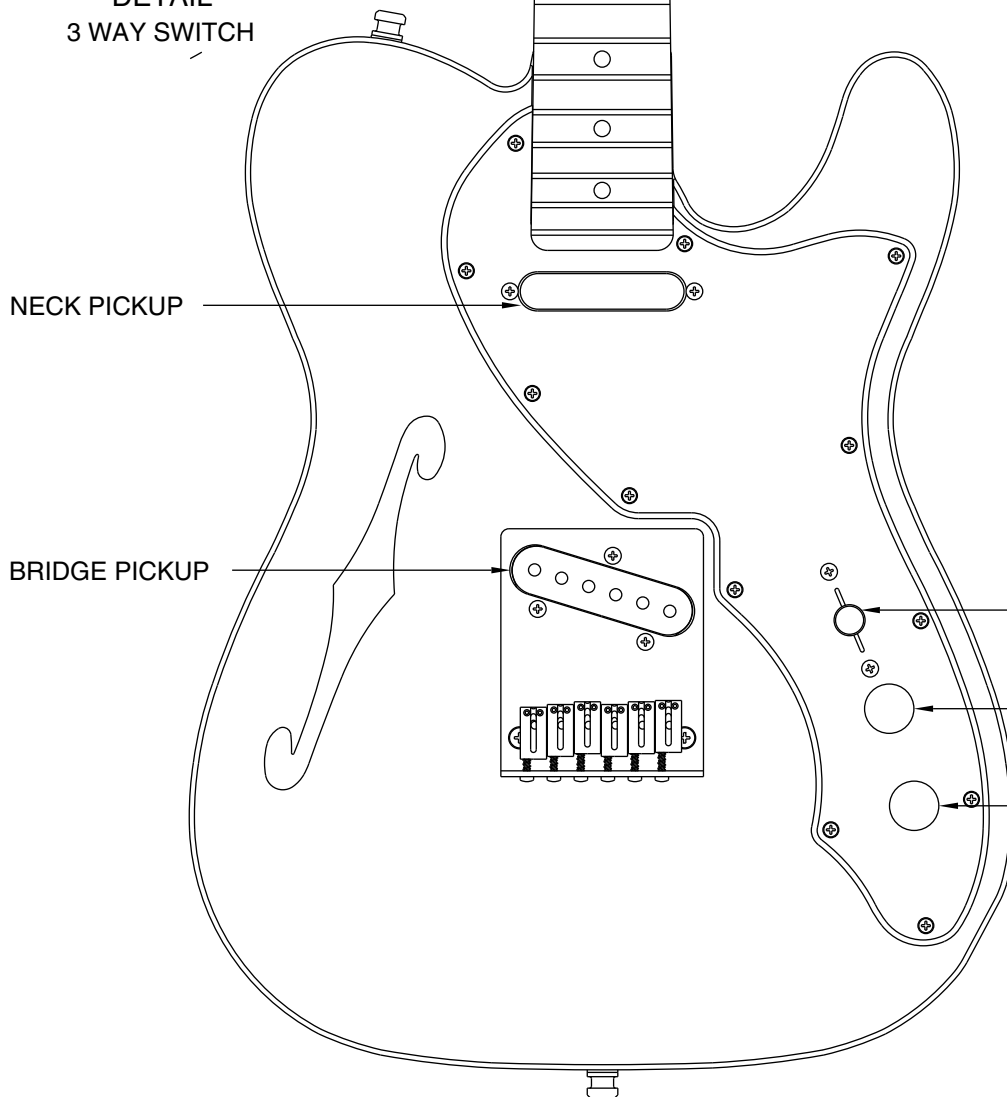

Body Part Number	
0050579500	3 Color Sunburst
0050579506	Black
0050579538	Crimson Red Transparent
0053294505	Olympic White
0053294521	Natural

'90s TELECASTER THINLINE 0108200/8202

SWITCH & CONTROL FUNCTION

DETAIL
3 WAY SWITCH

3 WAY SWITCH POSITION			
			← 3 WAY SWITCH POSITION
			← NECK PICKUP
			← BRIDGE PICKUP
			← PICKUP IS ON
			← PICKUP IS OFF

3
2
1