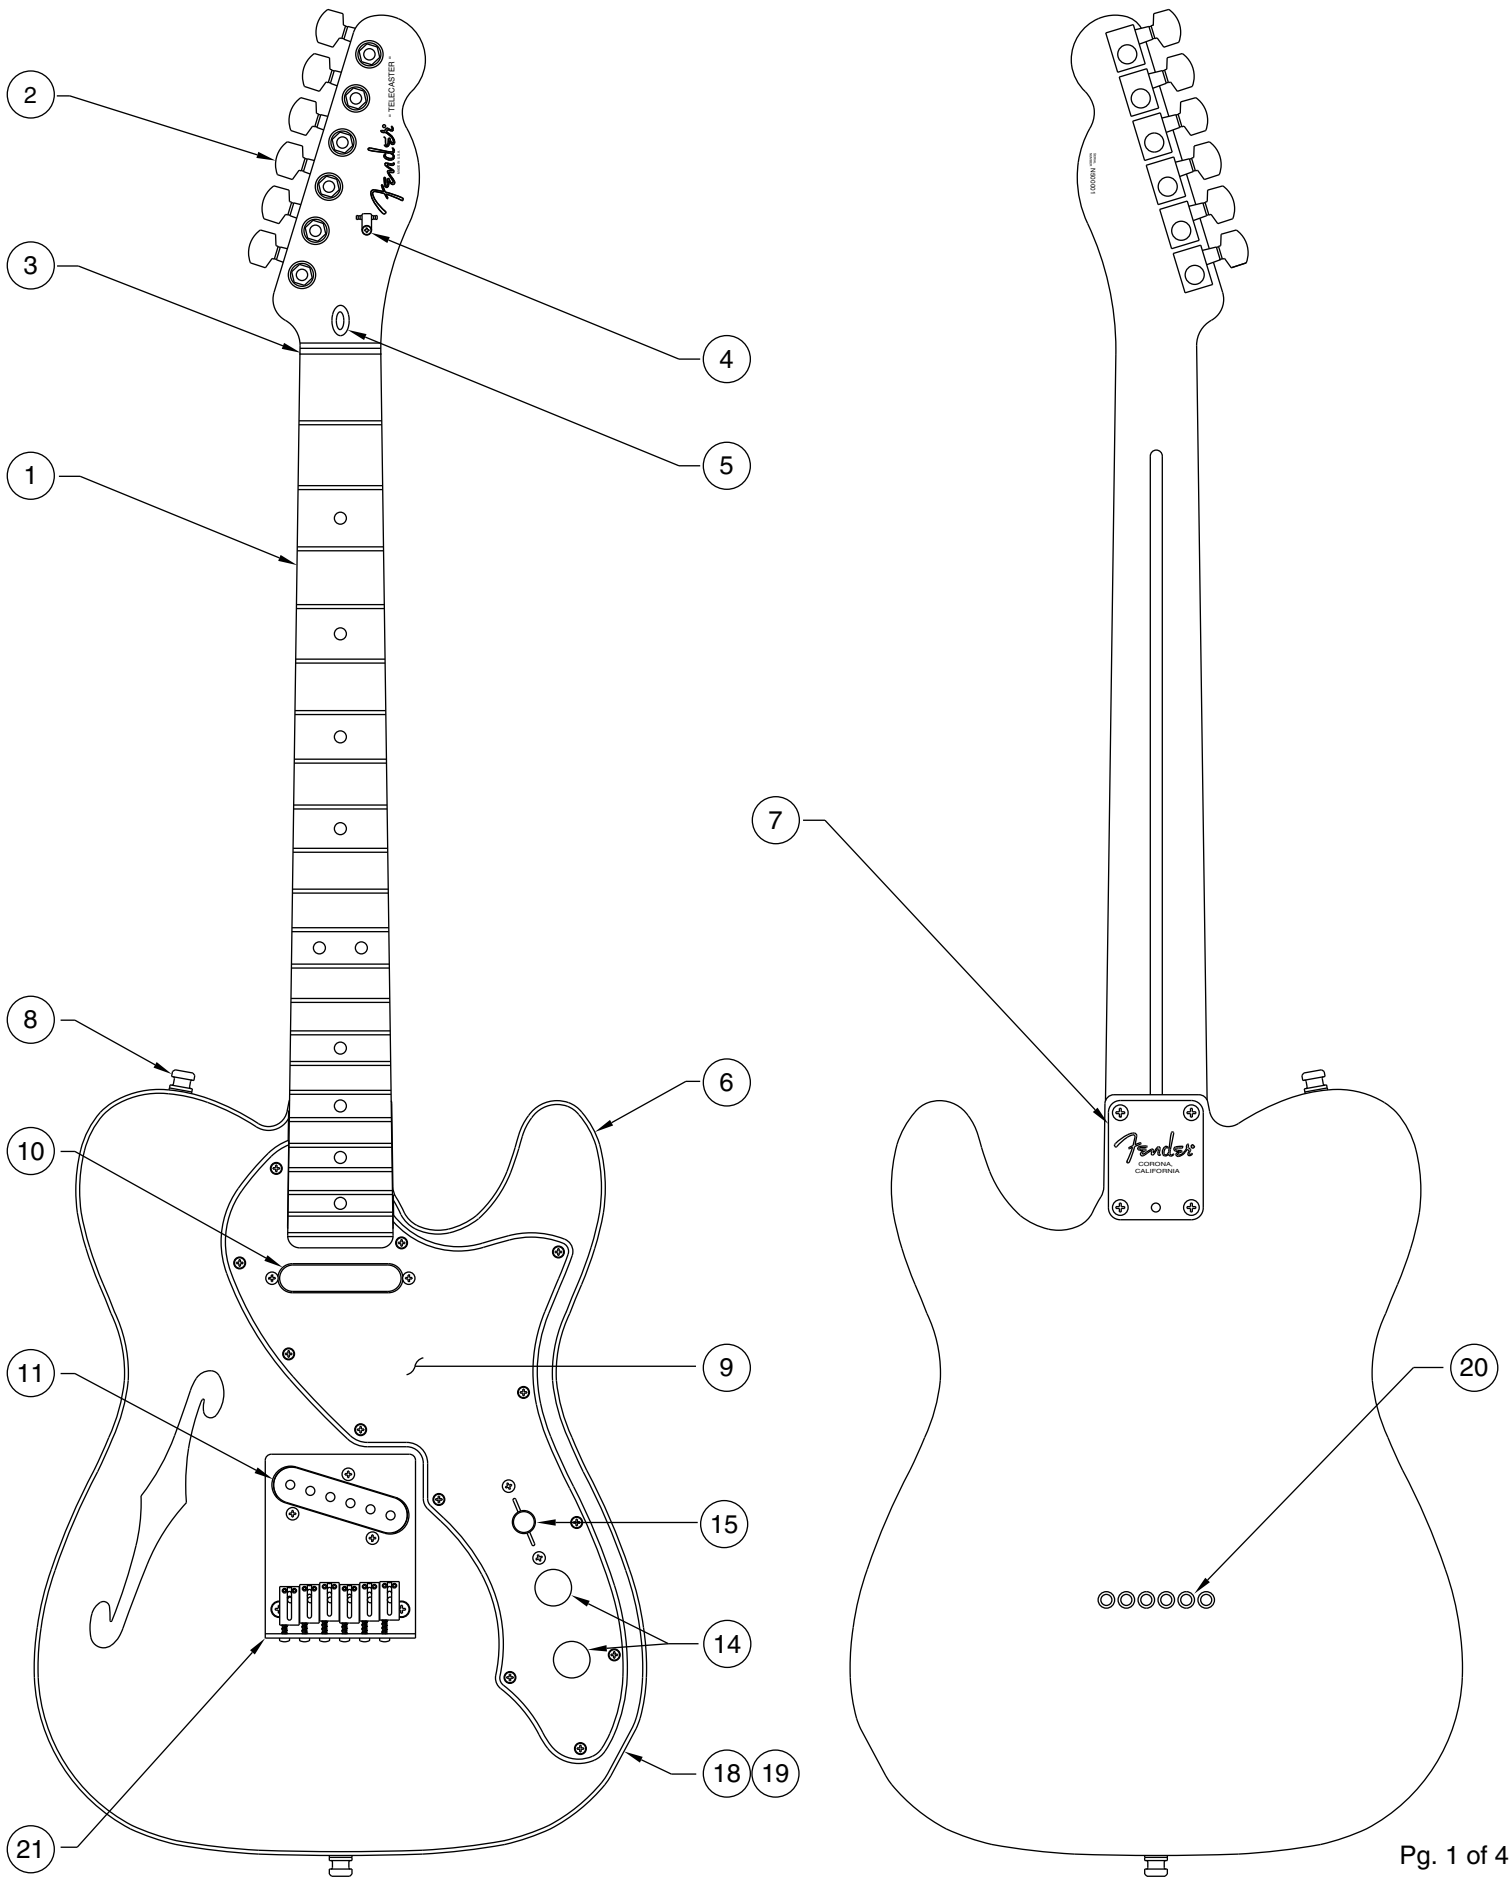

'90s TELECASTER THINLINE 0108200/8202