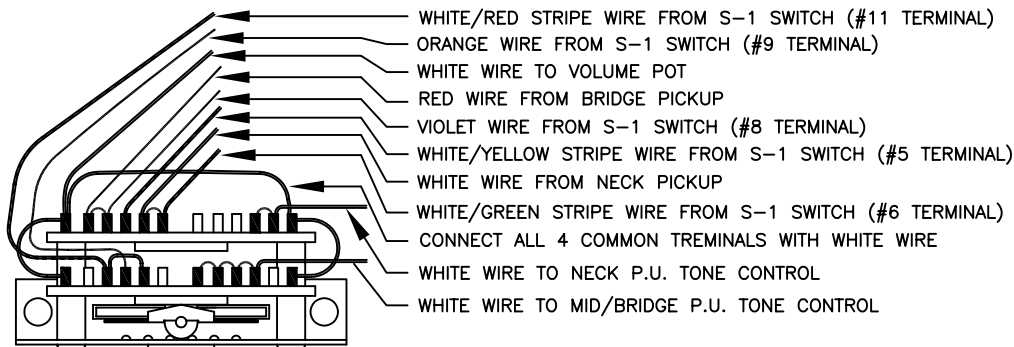

AMERICAN DELUXE 50TH ANNIV. STRAT<sup>®</sup>, 011-2004-803

*Fender*<sup>®</sup>

WIRING DIAGRAM

S-1 SWITCH TERMINAL NUMBERS

S-1 SWITCH WIRING DETAIL

LEVER SWITCH WIRING DETAIL

**AMERICAN DELUXE 50TH ANNIV. STRAT® , 011-2004-803**

SWITCH & CONTROL FUNCTION

MV = MASTER VOLUME  
 T1 = NECK TONE  
 T2 = MID/BRIDGE TONE  
 + = SERIES CONNECTION  
 / = PARALLEL CONNECTION  
 SC = SPECIALS CAPACITOR

5 WAY SW POSITIONS, S-1 SWITCH UP

5	4	3	2	1	POSITION
MV T1	MV T1+T2	MV T2	MV T2	MV T2	CONTROL
					← NECK (A)
					← MIDDLE (B)
					← BRIDGE (C)
	A/B		B/C		CONNECTION