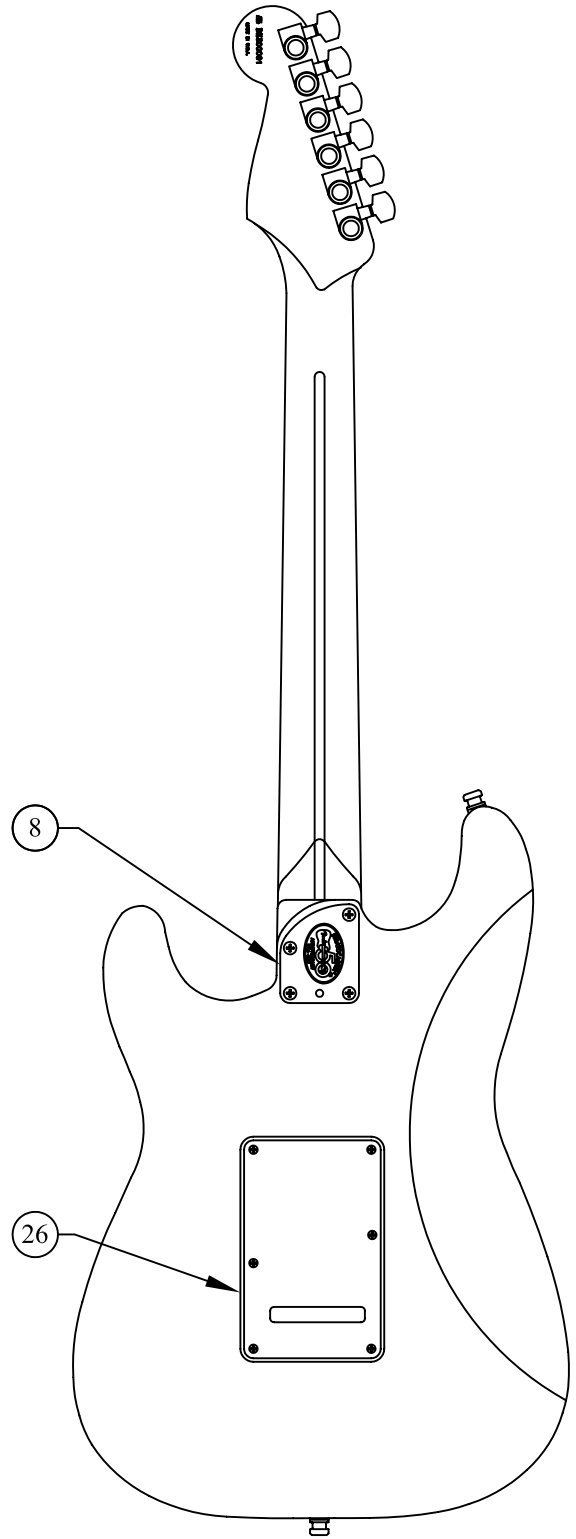

AMERICAN DELUXE 50TH ANNIV. STRAT®, 011-2004-803

Fender®