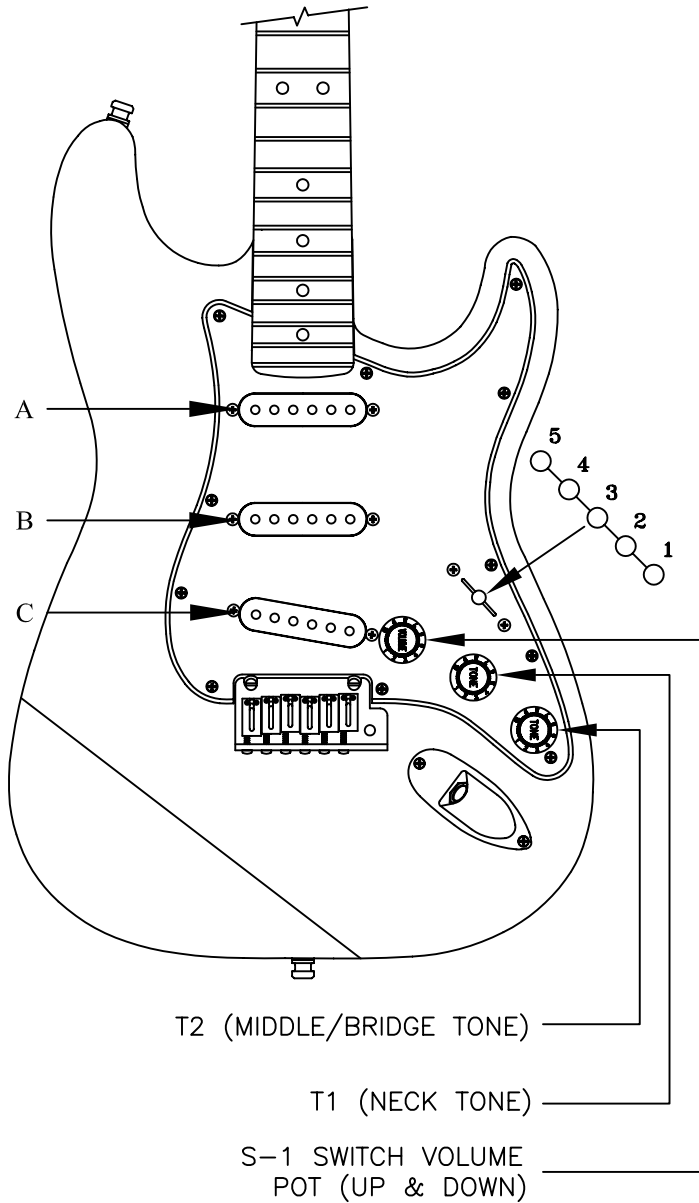

SWITCH & CONTROL FUNCTION

5 WAY SW POSITIONS, S-1 SWITCH UP

5	4	3	2	1	POSITION
MV T1	MV T1+T2	MV T2	MV T2	MV T2	CONTROL
					← NECK (A)
					← MIDDLE (B)
					← BRIDGE (C)
	A/B		B/C		CONNECTION

5 WAY SW POSITIONS, S-1 SWITCH DOWN

5	4	3	2	1	POSITION
MV T1	MV T1+T2	MV T2	MV T2	MV T2	CONTROL
					← NECK (A)
					← MIDDLE (B)
					← BRIDGE (C)
A+B	(A/SC) + B	(A/C) + B	B + (C/SC)	B+C	CONNECTION

	PICKUP IS ON
	PICKUP IS OFF
<i>A</i>	PICKUP (NECK)
<i>B</i>	PICKUP (MIDDLE)
<i>C</i>	PICKUP (BRIDGE)

MV = MASTER VOLUME
T1 = NECK TONE
T2 = MID/BRIDGE TONE
+ = SERIES CONNECTION
/ = PARALLEL CONNECTION
SC = SPECIALS CAPACITOR