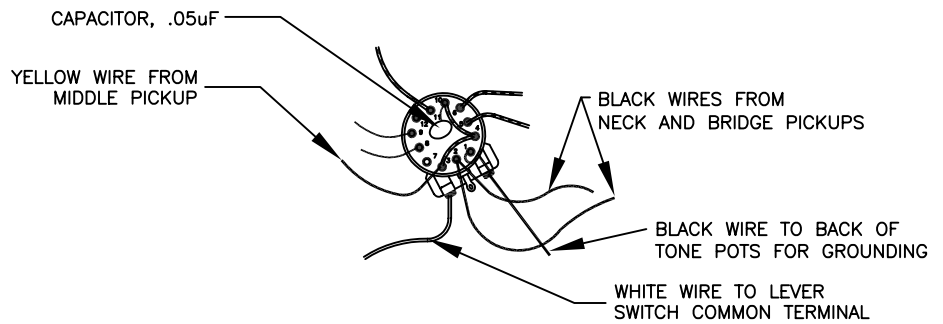

S-1 SWITCH TERMINAL NUMBERS

S-1 SWITCH WIRING DETAIL