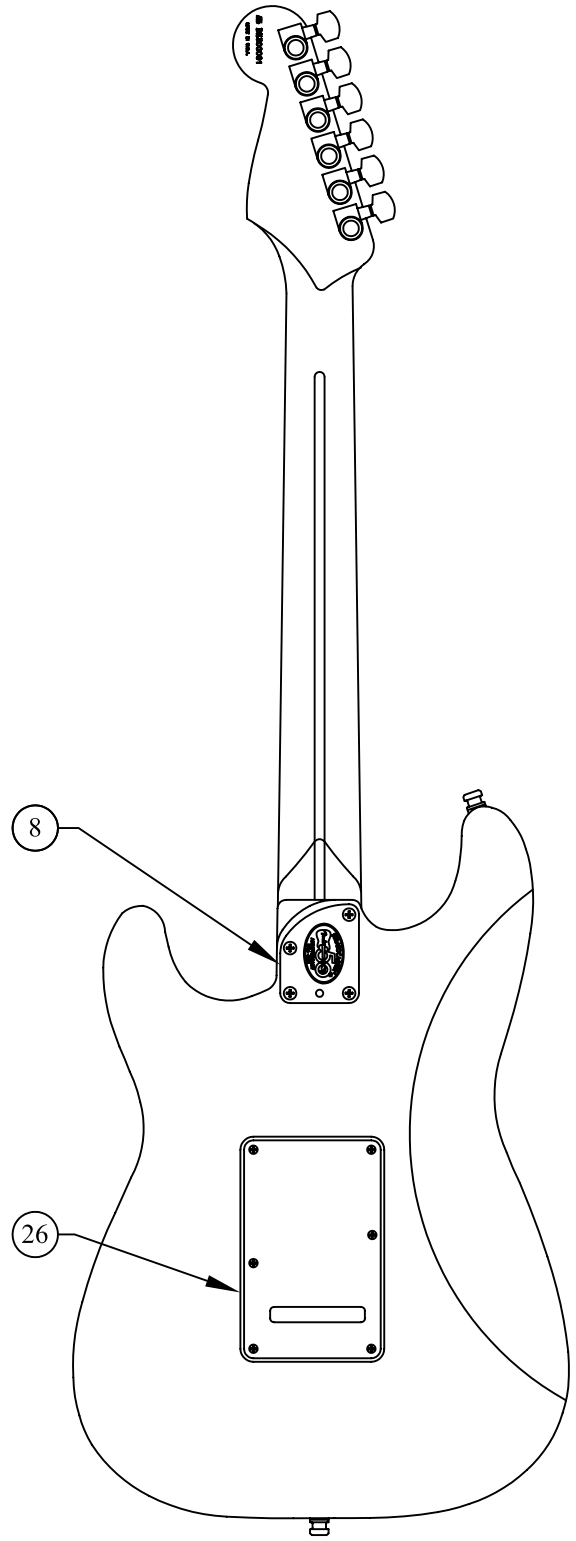

AMERICAN DELUXE 50TH ANNIV. STRAT[®], 011-2004-803

Fender[®]

WIRING DIAGRAM

S-1 SWITCH TERMINAL NUMBERS

S-1 SWITCH WIRING DETAIL

LEVER SWITCH WIRING DETAIL

AMERICAN DELUXE 50TH ANNIV. STRAT® , 011-2004-803

REF.#	P/N	DESCRIPTION	REF.#	P/N	DESCRIPTION
1	0054017000	Neck, American Dlx Strat, MN	25	0038476000	Bridge Assy, Dlx Gold
2	0038967000	Tuning Key (Bass 4, 5, 6) Gld		0053145000	Bridge Plate Ultra Strat Gold
3	0038966000	Tuning Key (Treb 1, 2, 3) Gld		0036815000	Bridge Section, AS Strat, Gold (6)
4	0083675000	Bone Nut		0017031000	Intonation Screw (6)
5	0023811000	Truss Rod Adjusting Wrench		0019394000	Intonation Spring (4)
6	0039475000	String Guide, Gold		0019395000	Intonation Spring (2)
	0018823000	Mounting Screw, Gld		0026779000	Height Adjustment Screw (4)
7	0059203503	Body Am Dlx Strat Alder Snbrst		0026780000	Height Adjustment Screw (8)
8	0068035000	Plate-Neck, Slanted, Gld, 50th Anniv.		0038969000	Bridge Block Mounting Screw, Gold
	0018785000	Mounting Screw, Gld		0036530000	Bridge Block Ultra Strat
	0031571000	Tilt Adjustment Screw	26	0068033000	Back Plate, Std Strat, P/P/P
	0023811000	Truss Rod Adjusting Wrench		0018784000	Back Plate Mounting Screw, Gold
9	0021950000	Strap Button Std/Elite Chrome		0010272100	Tremolo Claw
	0019056000	Felt Washer, Black		0018671000	Tremolo Spring
	0018845000	Mounting Screw, Gold		0015636000	Mounting Screw
10	0068038000	Pickguard, Am Dlx ST 50th Anniv., Parch			
	0018784000	Mounting Screw, Gld			
11	0062971030	Pickup, SCN Strat, Aged Wht, Neck			
	0068037000	Mounting Screw, Gld			
	0063398000	Mounting Tube			
12	0062972030	Pickup, SCN Strat, Aged Wht, Middle			
	0068037000	Mounting Screw, Gld			
	0063398000	Mounting Tube			
13	0062973030	Pickup, SCN Strat, Aged Wht, Bridge			
	0068037000	Mounting Screw, Gld			
	0063398000	Mounting Tube			
14	0061256000	S-1 Sw/Pot Assy 250K, Volume			
	0015552000	Capacitor, .05uF			
	0016352000	Mounting Nut			
	0022384000	Lock Washer			
15	0013446000	Control 250K			
	0024832000	Capacitor, .022uF			
	0016352000	Mounting Nut			
	0022384000	Lock Washer			
16	0050666000	Control 250K. No Load			
	0016352000	Mounting Nut			
	0022384000	Lock Washer			
17	0038478000	Pivot Screw			
	0028958000	Insert			
18	0059266030	Switch Cap, Strat Volume, Aged White			
	0059267030	Switch Knob, Aged White			
19	0056144000	Knob, Tone, Aged White			
20	0053765000	Knob, Selector Switch, Aged White			
21	0050610000	Switch, 5-Position, 4 Pole			
	0018790000	Mounting Screw, Gld			
22	0012869000	Solder Lug			
	0015116000	Mounting Screw			
23	0021956000	Output Jack			
	0016436000	Lock Washer			
	0016352000	Mounting Hex Nut			
24	0010280000	Jack Ferrule Gold Plated			
	0018784000	Mounting Screw, Gold			