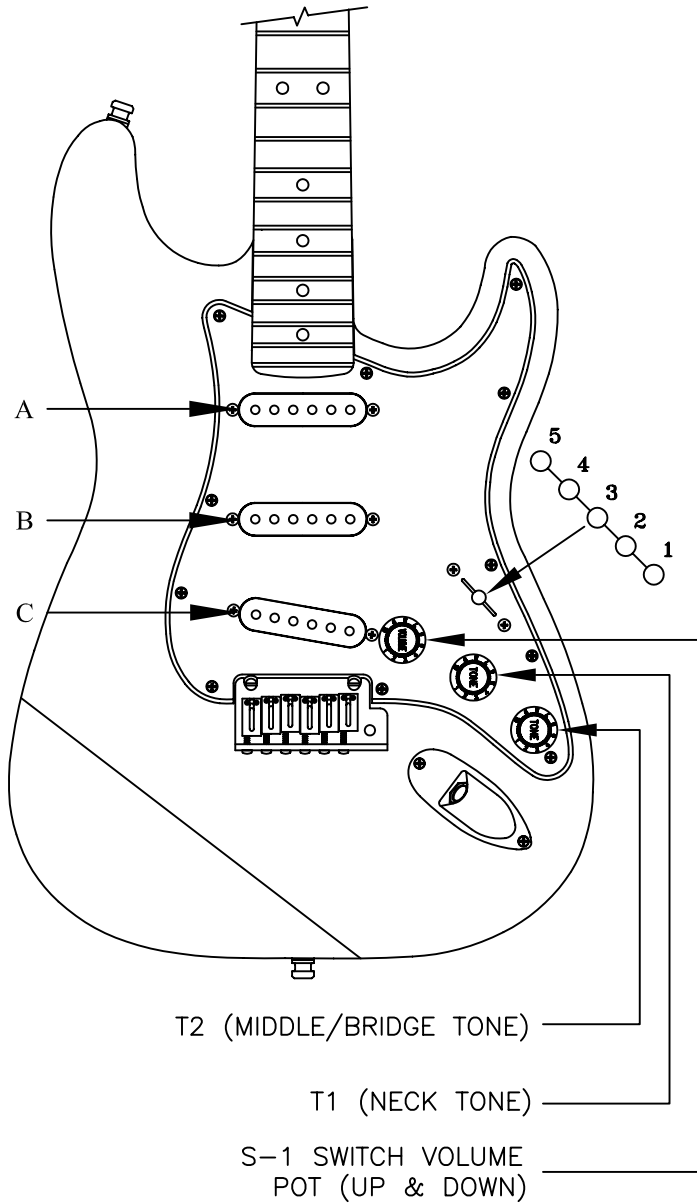

SWITCH & CONTROL FUNCTION

MV = MASTER VOLUME
T1 = NECK TONE
T2 = MID/BRIDGE TONE
+ = SERIES CONNECTION
/ = PARALLEL CONNECTION
SC = SPECIALS CAPACITOR

5 WAY SW POSITIONS, S-1 SWITCH UP

5	4	3	2	1	POSITION
MV T1	MV T1+T2	MV T2	MV T2	MV T2	CONTROL
					← NECK (A)
					← MIDDLE (B)
					← BRIDGE (C)
	A/B		B/C		CONNECTION

5 WAY SW POSITIONS, S-1 SWITCH DOWN

5	4	3	2	1	POSITION
MV T1	MV T1+T2	MV T2	MV T2	MV T2	CONTROL
					← NECK (A)
					← MIDDLE (B)
					← BRIDGE (C)
A+B	(A/SC) + B	(A/C) + B	B + (C/SC)	B+C	CONNECTION

	PICKUP IS ON
	PICKUP IS OFF
<i>A</i>	PICKUP (NECK)
<i>B</i>	PICKUP (MIDDLE)
<i>C</i>	PICKUP (BRIDGE)