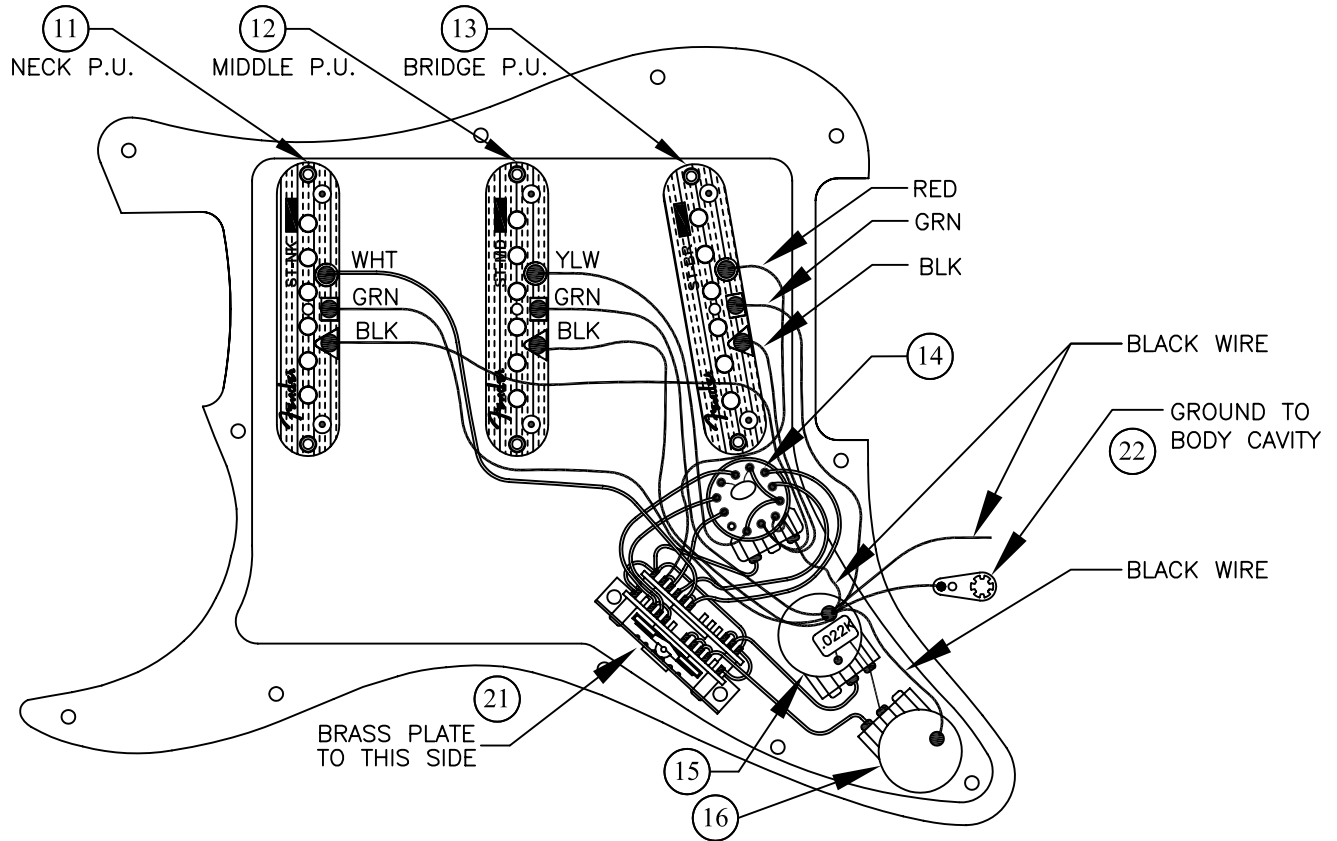

WIRING DIAGRAM

S-1 SWITCH TERMINAL NUMBERS