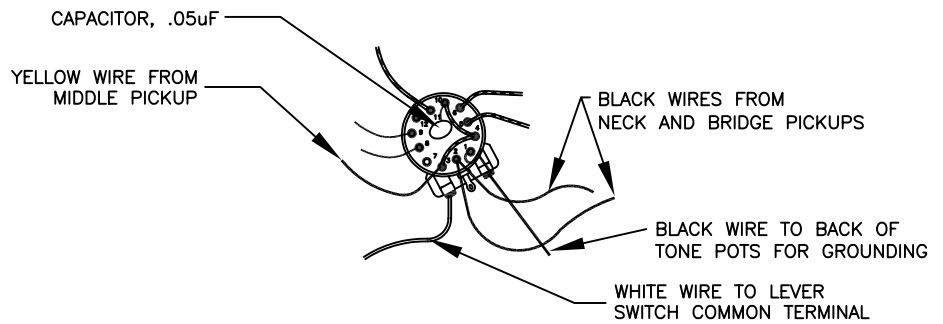

AMERICAN DELUXE 50TH ANNIV. STRAT<sup>®</sup>, 011-2004-803

*Fender*<sup>®</sup>

WIRING DIAGRAM

S-1 SWITCH TERMINAL NUMBERS

S-1 SWITCH WIRING DETAIL

LEVER SWITCH WIRING DETAIL

**AMERICAN DELUXE 50TH ANNIV. STRAT® , 011-2004-803**

SWITCH & CONTROL FUNCTION

MV = MASTER VOLUME  
 T1 = NECK TONE  
 T2 = MID/BRIDGE TONE  
 + = SERIES CONNECTION  
 / = PARALLEL CONNECTION  
 SC = SPECIALS CAPACITOR

5 WAY SW POSITIONS, S-1 SWITCH UP

5	4	3	2	1	POSITION
MV T1	MV T1+T2	MV T2	MV T2	MV T2	CONTROL
					← NECK (A)
					← MIDDLE (B)
					← BRIDGE (C)
	A/B		B/C		CONNECTION