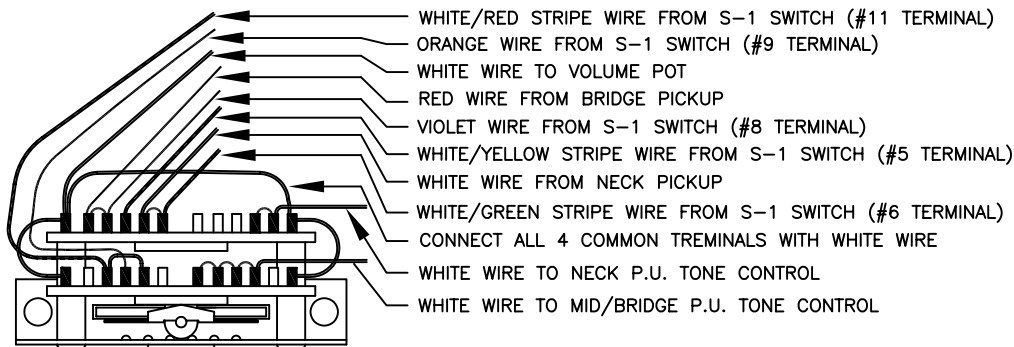

LEVER SWITCH WIRING DETAIL