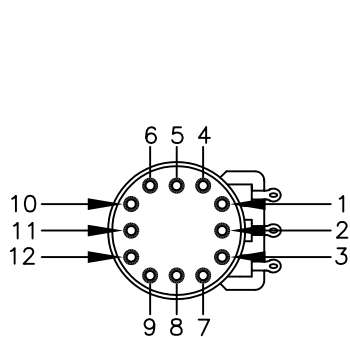

WIRING DIAGRAM

S-1 SWITCH TERMINAL NUMBERS