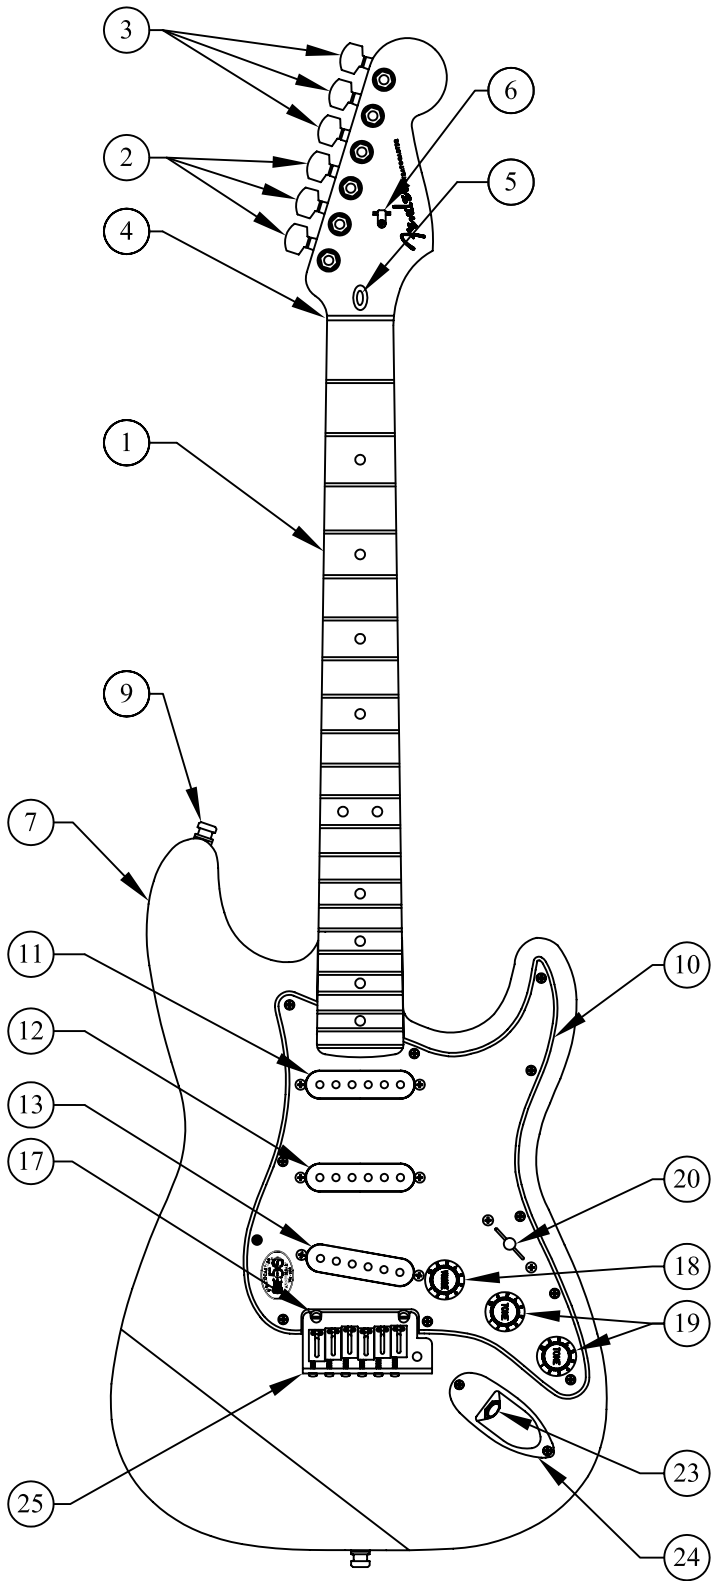

AMERICAN DELUXE 50TH ANNIV. STRAT®, 011-2004-803

Fender®