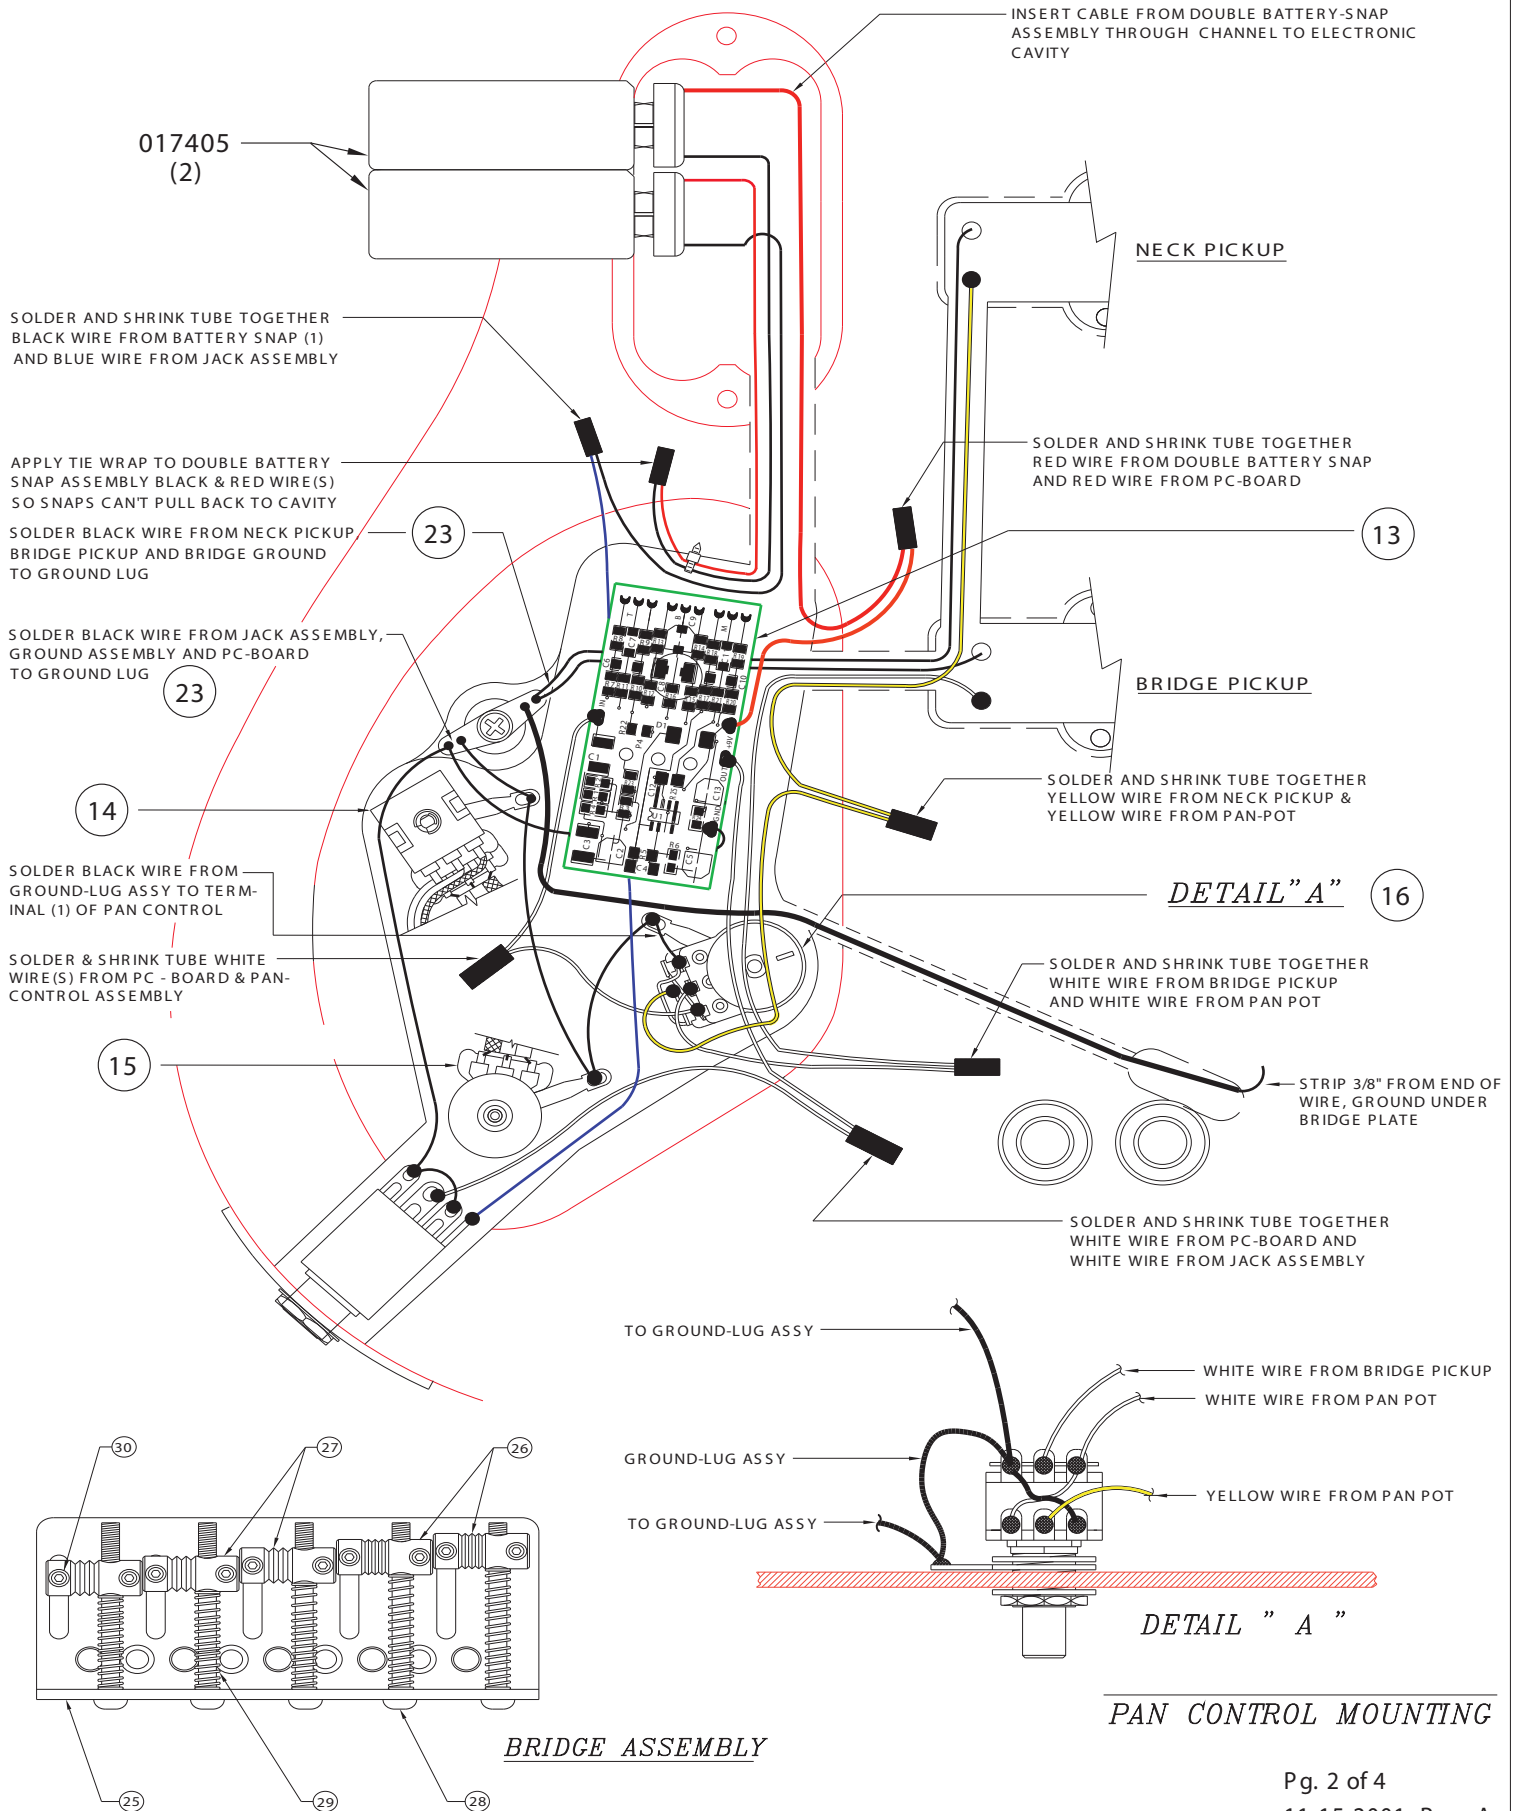

AMERICAN DELUXE JAZZ BASS V FMT 0195970

WIRING DIAGRAM