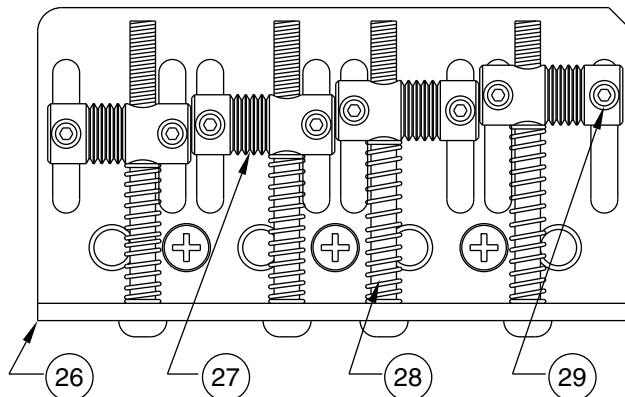

BLACK WIRE FROM BATTERY SNAP TO OUTPUT JACK

BLACK WIRE TO VOL. POT GROUND LOG

WHITE WIRE FROM BRIDGE P.U.

WHITE WIRE FROM P.C. BOARD

YELLOW WIRE FROM NECK P.U.

DETAIL A

BRIDGE ASSEMBLY

AMERICAN DELUXE JAZZ BASS 0195800/5802