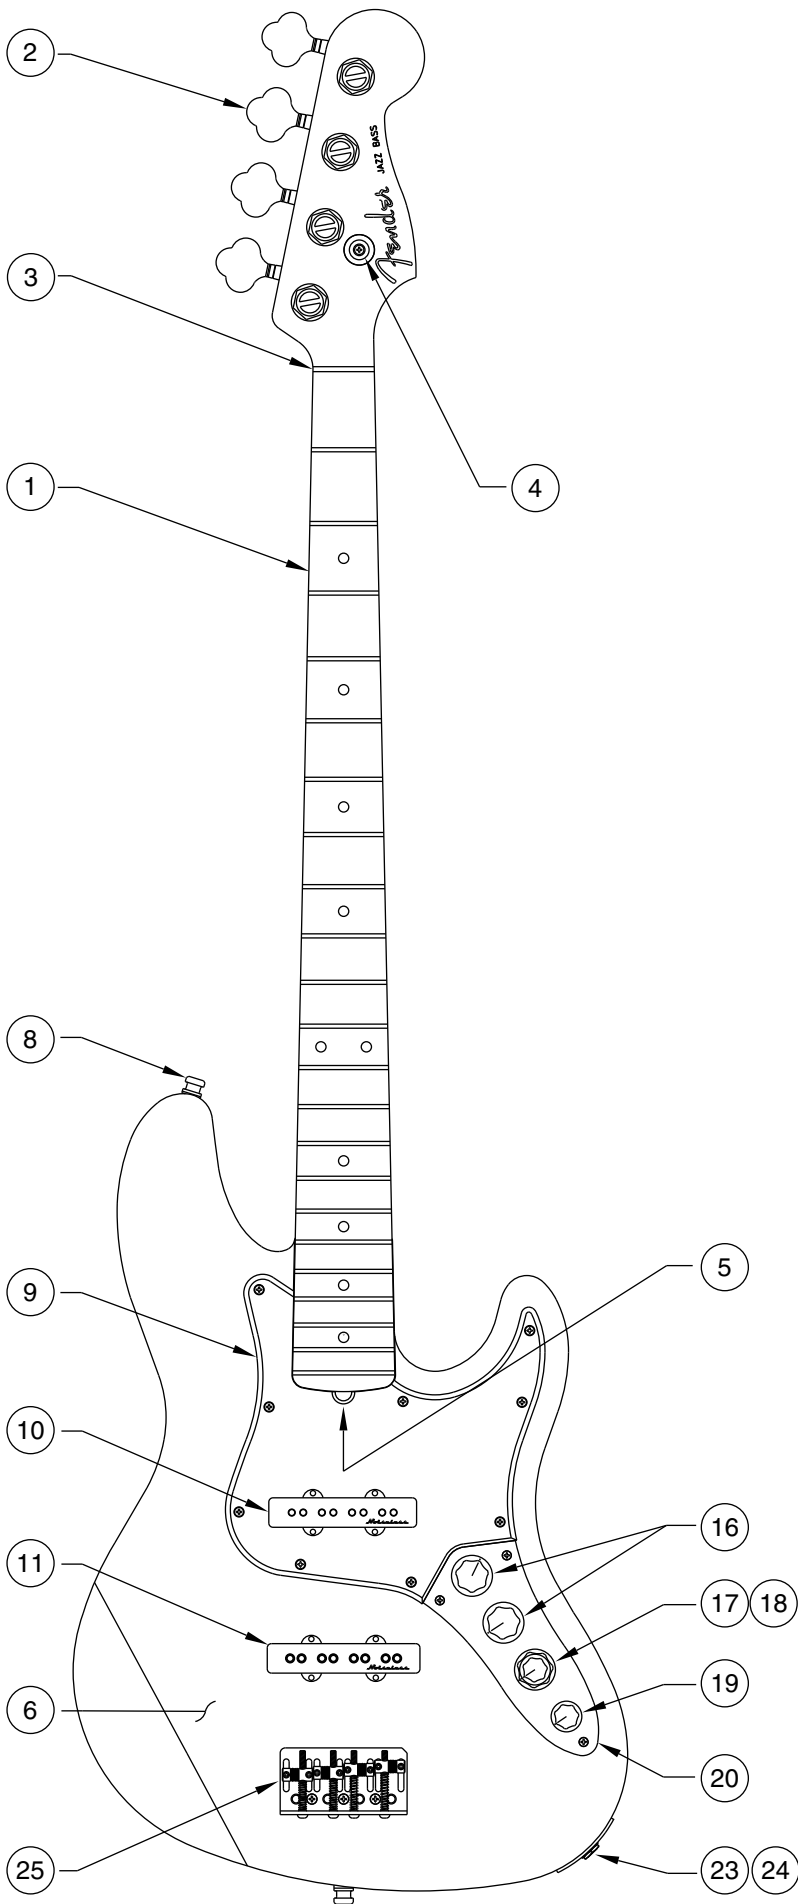

AM DLX JAZZ BASS 0195800/5802

CONTROL ASSEMBLY

BLACK WIRE FROM NECK P.U.

YELLOW WIRE FROM NECK P.U. & DYNAMIC CONTROL (PAN POT) SOLDERED TOGETHER SHRINK TUBE USED TO AVOID SHORT CONTACT.

WHITE WIRE FROM P.C. BOARD AND OUTPUT JACK SOLDERED TOGETHER SHRINK TUBE USED TO AVOID SHORT CONTACT.

WHITE WIRE FROM DYNAMIC CONTROL (PAN POT) AND WHITE WIRE FROM BRIDGE P.U. SOLDERED TOGETHER SHRINK TUBE USED TO AVOID SHORT CONTACT.

BLACK WIRE (GROUND) FROM BRIDGE

RED WIRE FROM BATTERY SNAP & PC BOARD SOLDERED TOGETHER SHRINK TUBE USED TO AVOID SHORT CONTACT.

BLACK WIRE FROM BATTERY SNAP TO OUTPUT JACK

BLACK WIRE TO VOL. POT GROUND LOG

WHITE WIRE FROM BRIDGE P.U.

WHITE WIRE FROM P.C. BOARD

YELLOW WIRE FROM NECK P.U.

DETAIL A

BRIDGE ASSEMBLY

AMERICAN DELUXE JAZZ BASS 0195800/5802

Body Part Number	
0054099500	3 Tone Sunburst
0054099506	Black
0054099538	Crimson Transparent
0054100501	White Blonde
0054100521	Natural
0054100548	Teal Green Transparent
0054100594	Purple Transparent

AM DLX JAZZ BASS 0195800/5802