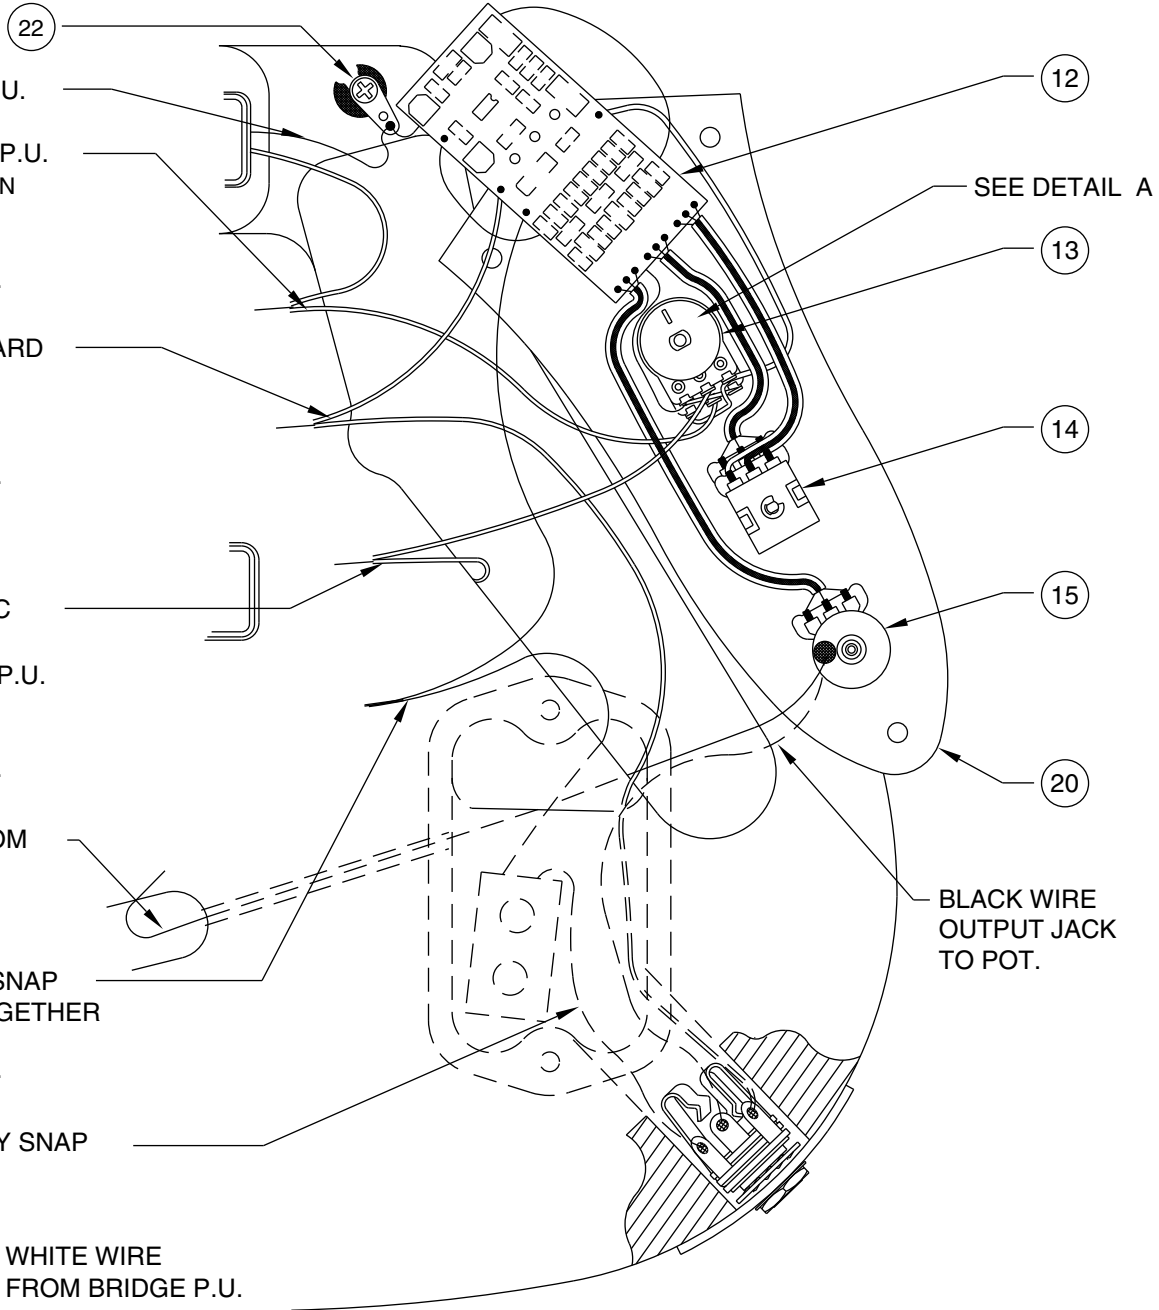

WHITE WIRE FROM DYNAMIC CONTROL (PAN POT) AND WHITE WIRE FROM BRIDGE P.U. SOLDERED TOGETHER SHRINK TUBE USED TO AVOID SHORT CONTACT.

BLACK WIRE (GROUND) FROM BRIDGE

RED WIRE FROM BATTERY SNAP & PC BOARD SOLDERED TOGETHER SHRINK TUBE USED TO AVOID SHORT CONTACT.

BLACK WIRE FROM BATTERY SNAP TO OUTPUT JACK

BLACK WIRE TO VOL. POT GROUND LOG

WHITE WIRE FROM BRIDGE P.U.

WHITE WIRE FROM P.C. BOARD

YELLOW WIRE FROM NECK P.U.

DETAIL A

BRIDGE ASSEMBLY

AMERICAN DELUXE JAZZ BASS 0195800/5802