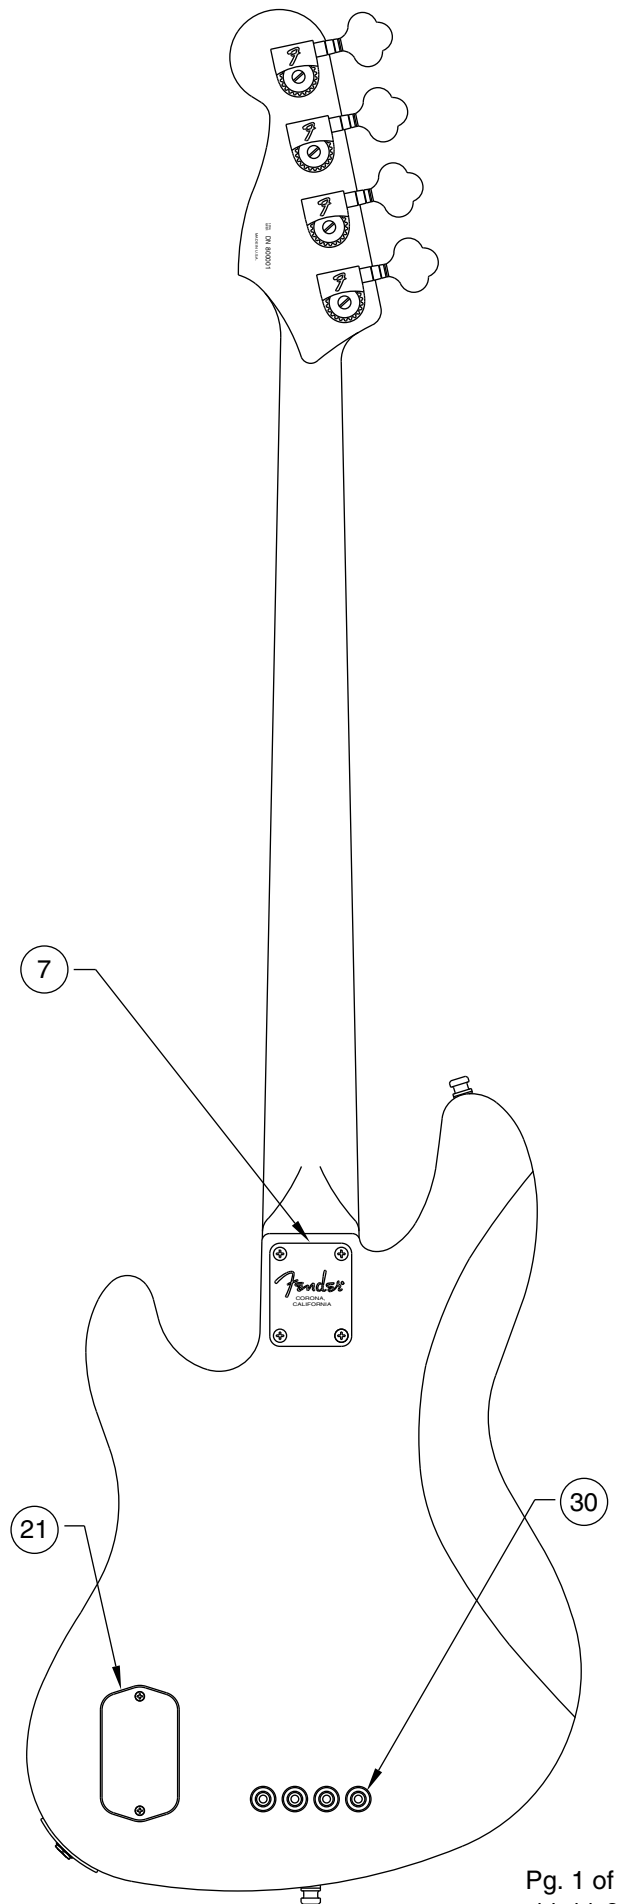

AM DLX JAZZ BASS 0195800/5802

CONTROL ASSEMBLY

BLACK WIRE FROM NECK P.U.

YELLOW WIRE FROM NECK P.U. & DYNAMIC CONTROL (PAN POT) SOLDERED TOGETHER SHRINK TUBE USED TO AVOID SHORT CONTACT.

WHITE WIRE FROM P.C. BOARD AND OUTPUT JACK SOLDERED TOGETHER SHRINK TUBE USED TO AVOID SHORT CONTACT.

WHITE WIRE FROM DYNAMIC CONTROL (PAN POT) AND WHITE WIRE FROM BRIDGE P.U. SOLDERED TOGETHER SHRINK TUBE USED TO AVOID SHORT CONTACT.

BLACK WIRE (GROUND) FROM BRIDGE

RED WIRE FROM BATTERY SNAP & PC BOARD SOLDERED TOGETHER SHRINK TUBE USED TO AVOID SHORT CONTACT.

BLACK WIRE FROM BATTERY SNAP TO OUTPUT JACK

BLACK WIRE TO VOL. POT GROUND LOG

WHITE WIRE FROM BRIDGE P.U.

WHITE WIRE FROM P.C. BOARD

YELLOW WIRE FROM NECK P.U.

DETAIL A

BRIDGE ASSEMBLY

AMERICAN DELUXE JAZZ BASS 0195800/5802

Body Part Number	
0054099500	3 Tone Sunburst
0054099506	Black
0054099538	Crimson Transparent
0054100501	White Blonde
0054100521	Natural
0054100548	Teal Green Transparent
0054100594	Purple Transparent

AM DLX JAZZ BASS 0195800/5802