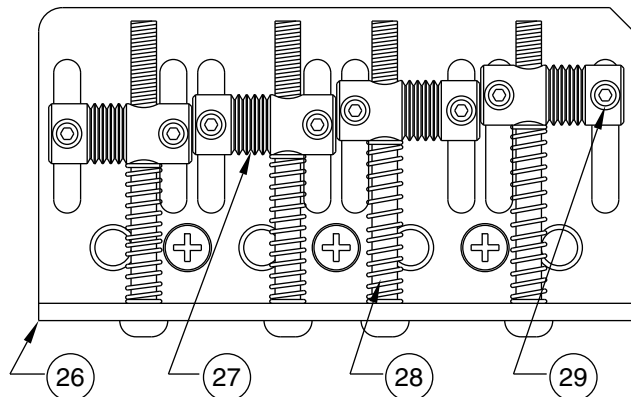

BLACK WIRE FROM BATTERY SNAP TO OUTPUT JACK

BLACK WIRE TO VOL. POT GROUND LOG

WHITE WIRE FROM BRIDGE P.U.

WHITE WIRE FROM P.C. BOARD

YELLOW WIRE FROM NECK P.U.

DETAIL A

BRIDGE ASSEMBLY

AMERICAN DELUXE JAZZ BASS 0195800/5802