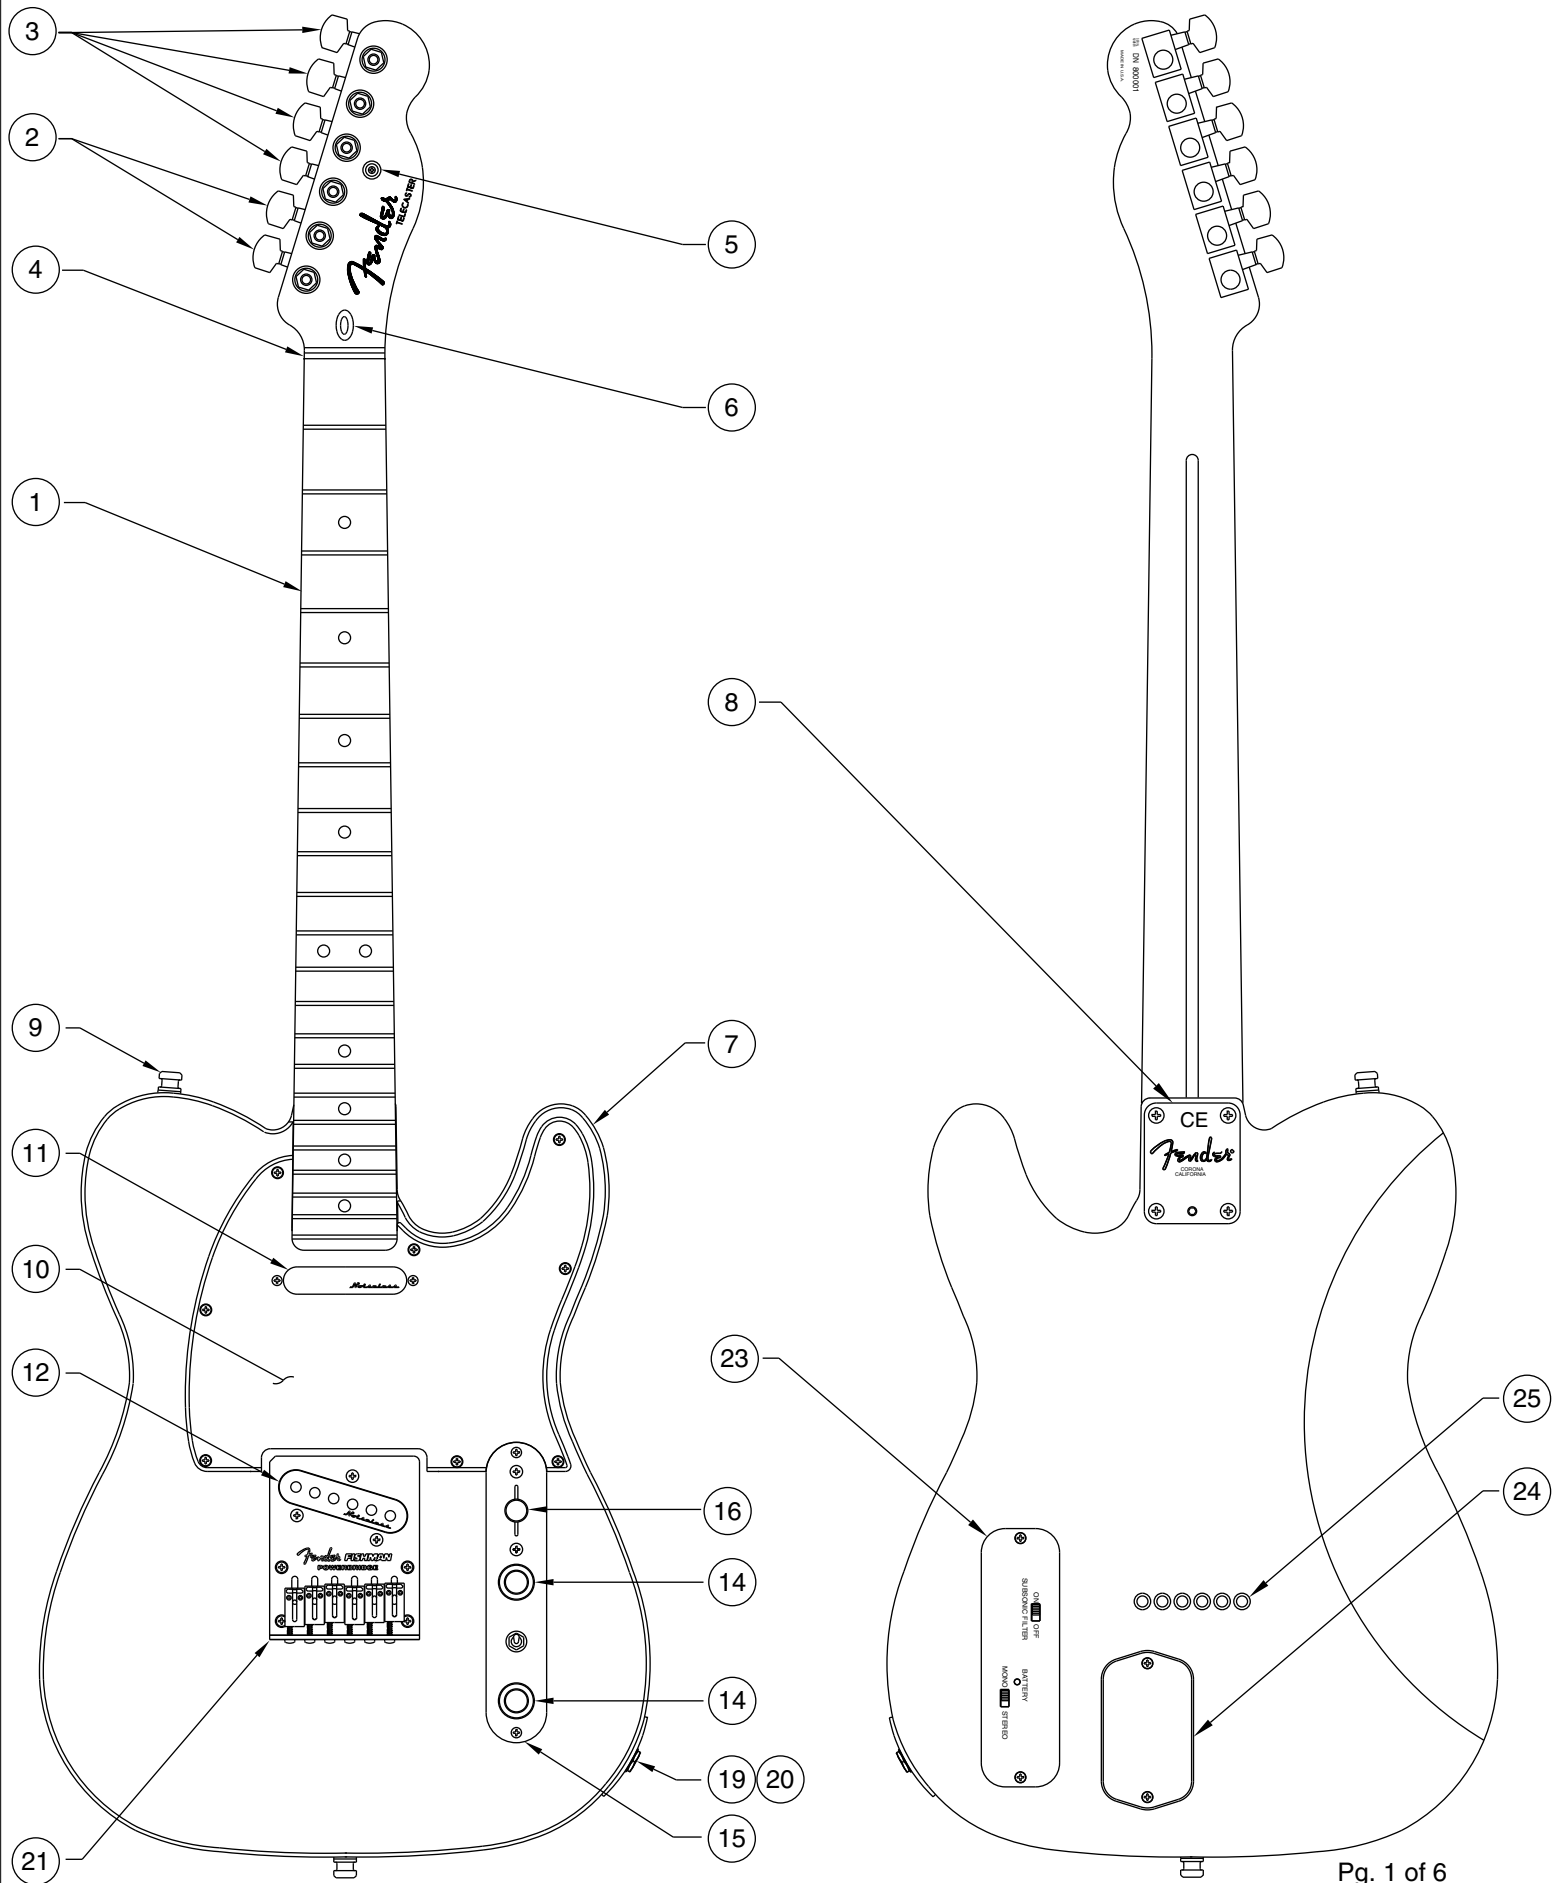

# AMERICAN DELUXE POWER TELECASTER 0105700/5702

**CONTROL ASSEMBLY**

**BRIDGE ASSEMBLY**

**BRIDGE SECTION**

N.T.S.

**OUTPUT JACK**

**TERMINAL DETAIL**

BOTTOM VIEW : N.T.S.

AMERICAN DELUXE POWER TELECASTER 0105700/5702

PREAMP ASSEMBLY (WIRING DETAIL)

Body Part Number	
0056060500	3 Color Sunburst
0056060506	Black
0056060538	Crimson Transparent
0056061501	White Blonde
0056061521	Natural
0056310548	Teal Green Transparent