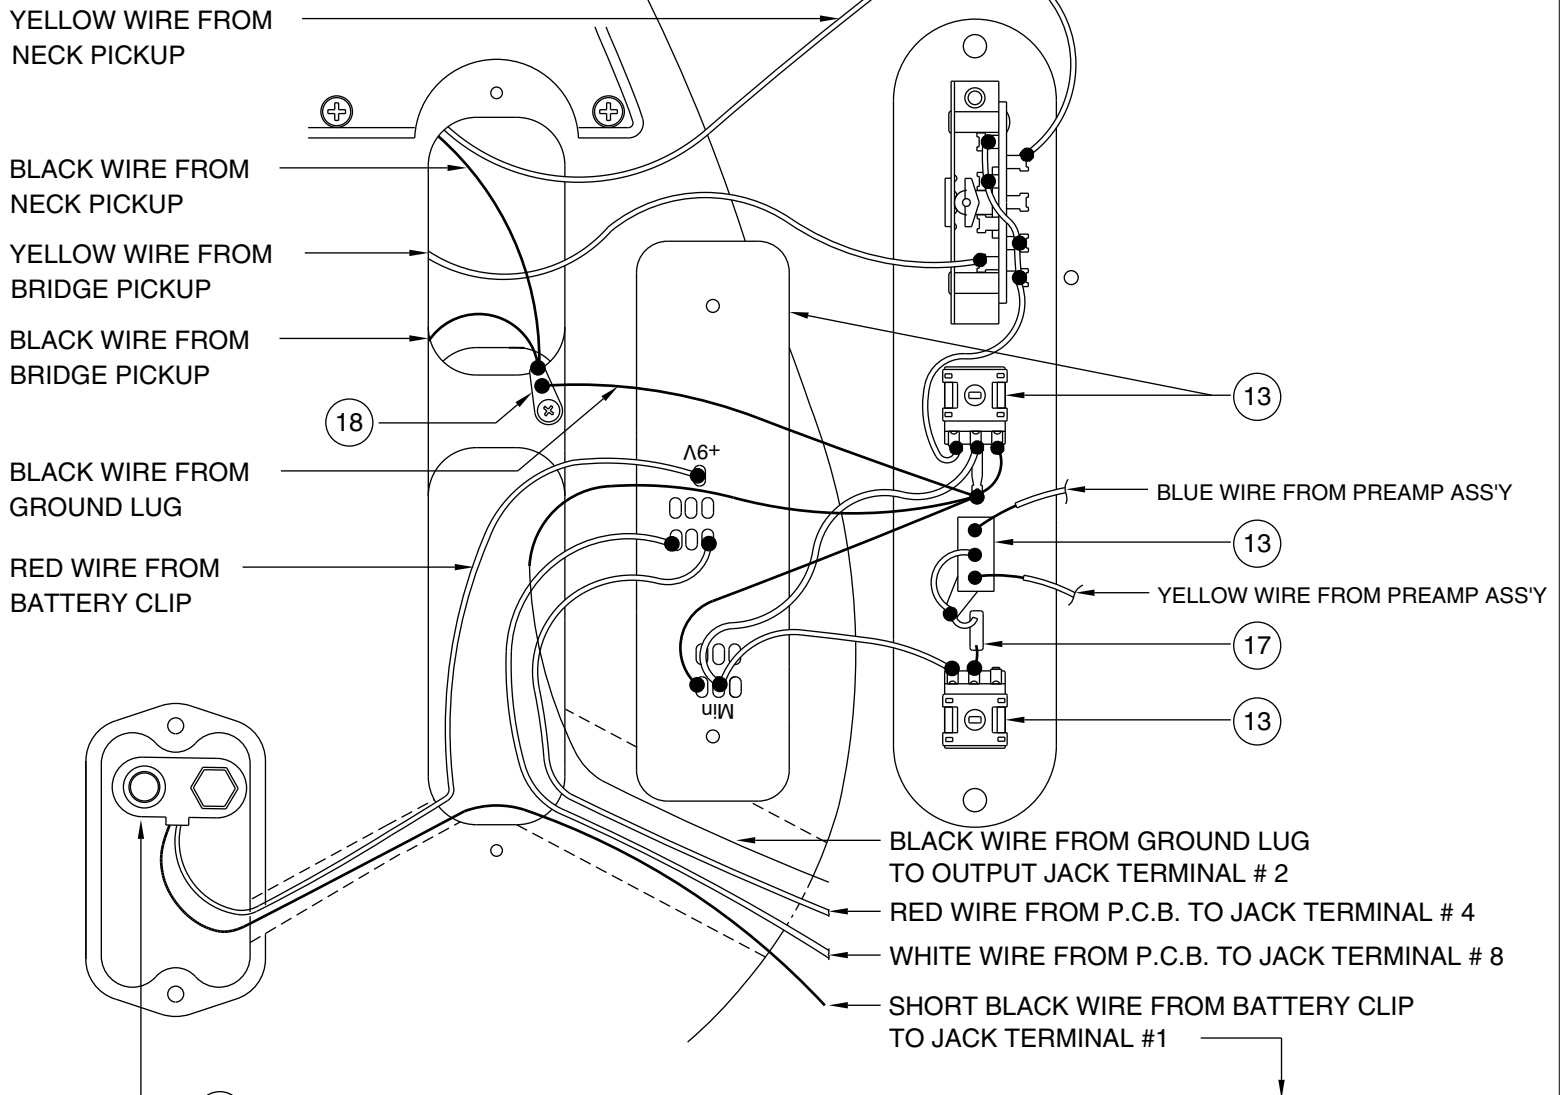

# AMERICAN DELUXE POWER TELECASTER 0105700/5702

**CONTROL ASSEMBLY**

**BRIDGE ASSEMBLY**

**BRIDGE SECTION**

N.T.S.

**OUTPUT JACK**

**TERMINAL DETAIL**

BOTTOM VIEW : N.T.S.

Body Part Number	
0056060500	3 Color Sunburst
0056060506	Black
0056060538	Crimson Transparent
0056061501	White Blonde
0056061521	Natural
0056310548	Teal Green Transparent