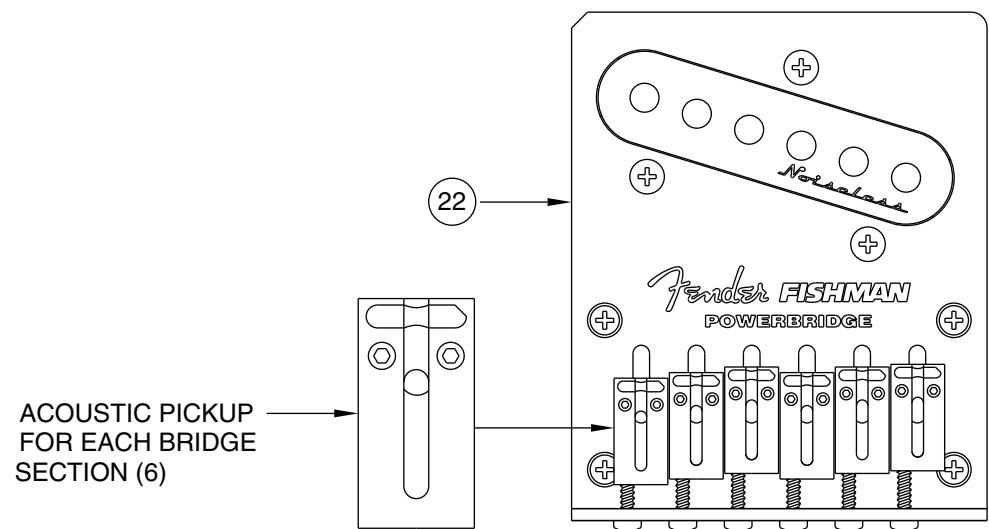

# AMERICAN DELUXE POWER TELECASTER 0105700/5702

**CONTROL ASSEMBLY**

**BRIDGE ASSEMBLY**

**BRIDGE SECTION**

N.T.S.

**OUTPUT JACK**

**TERMINAL DETAIL**

BOTTOM VIEW : N.T.S.

Body Part Number	
0056060500	3 Color Sunburst
0056060506	Black
0056060538	Crimson Transparent
0056061501	White Blonde
0056061521	Natural
0056310548	Teal Green Transparent