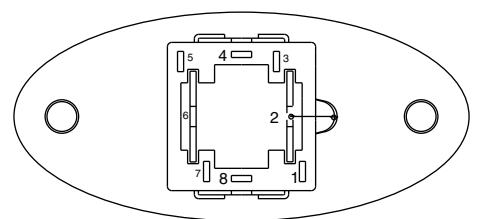

# AMERICAN DELUXE POWER TELECASTER 0105700/5702

**CONTROL ASSEMBLY**

**BRIDGE ASSEMBLY**

**BRIDGE SECTION**

N.T.S.

**OUTPUT JACK**

**TERMINAL DETAIL**

BOTTOM VIEW : N.T.S.

Body Part Number	
0056060500	3 Color Sunburst
0056060506	Black
0056060538	Crimson Transparent
0056061501	White Blonde
0056061521	Natural
0056310548	Teal Green Transparent