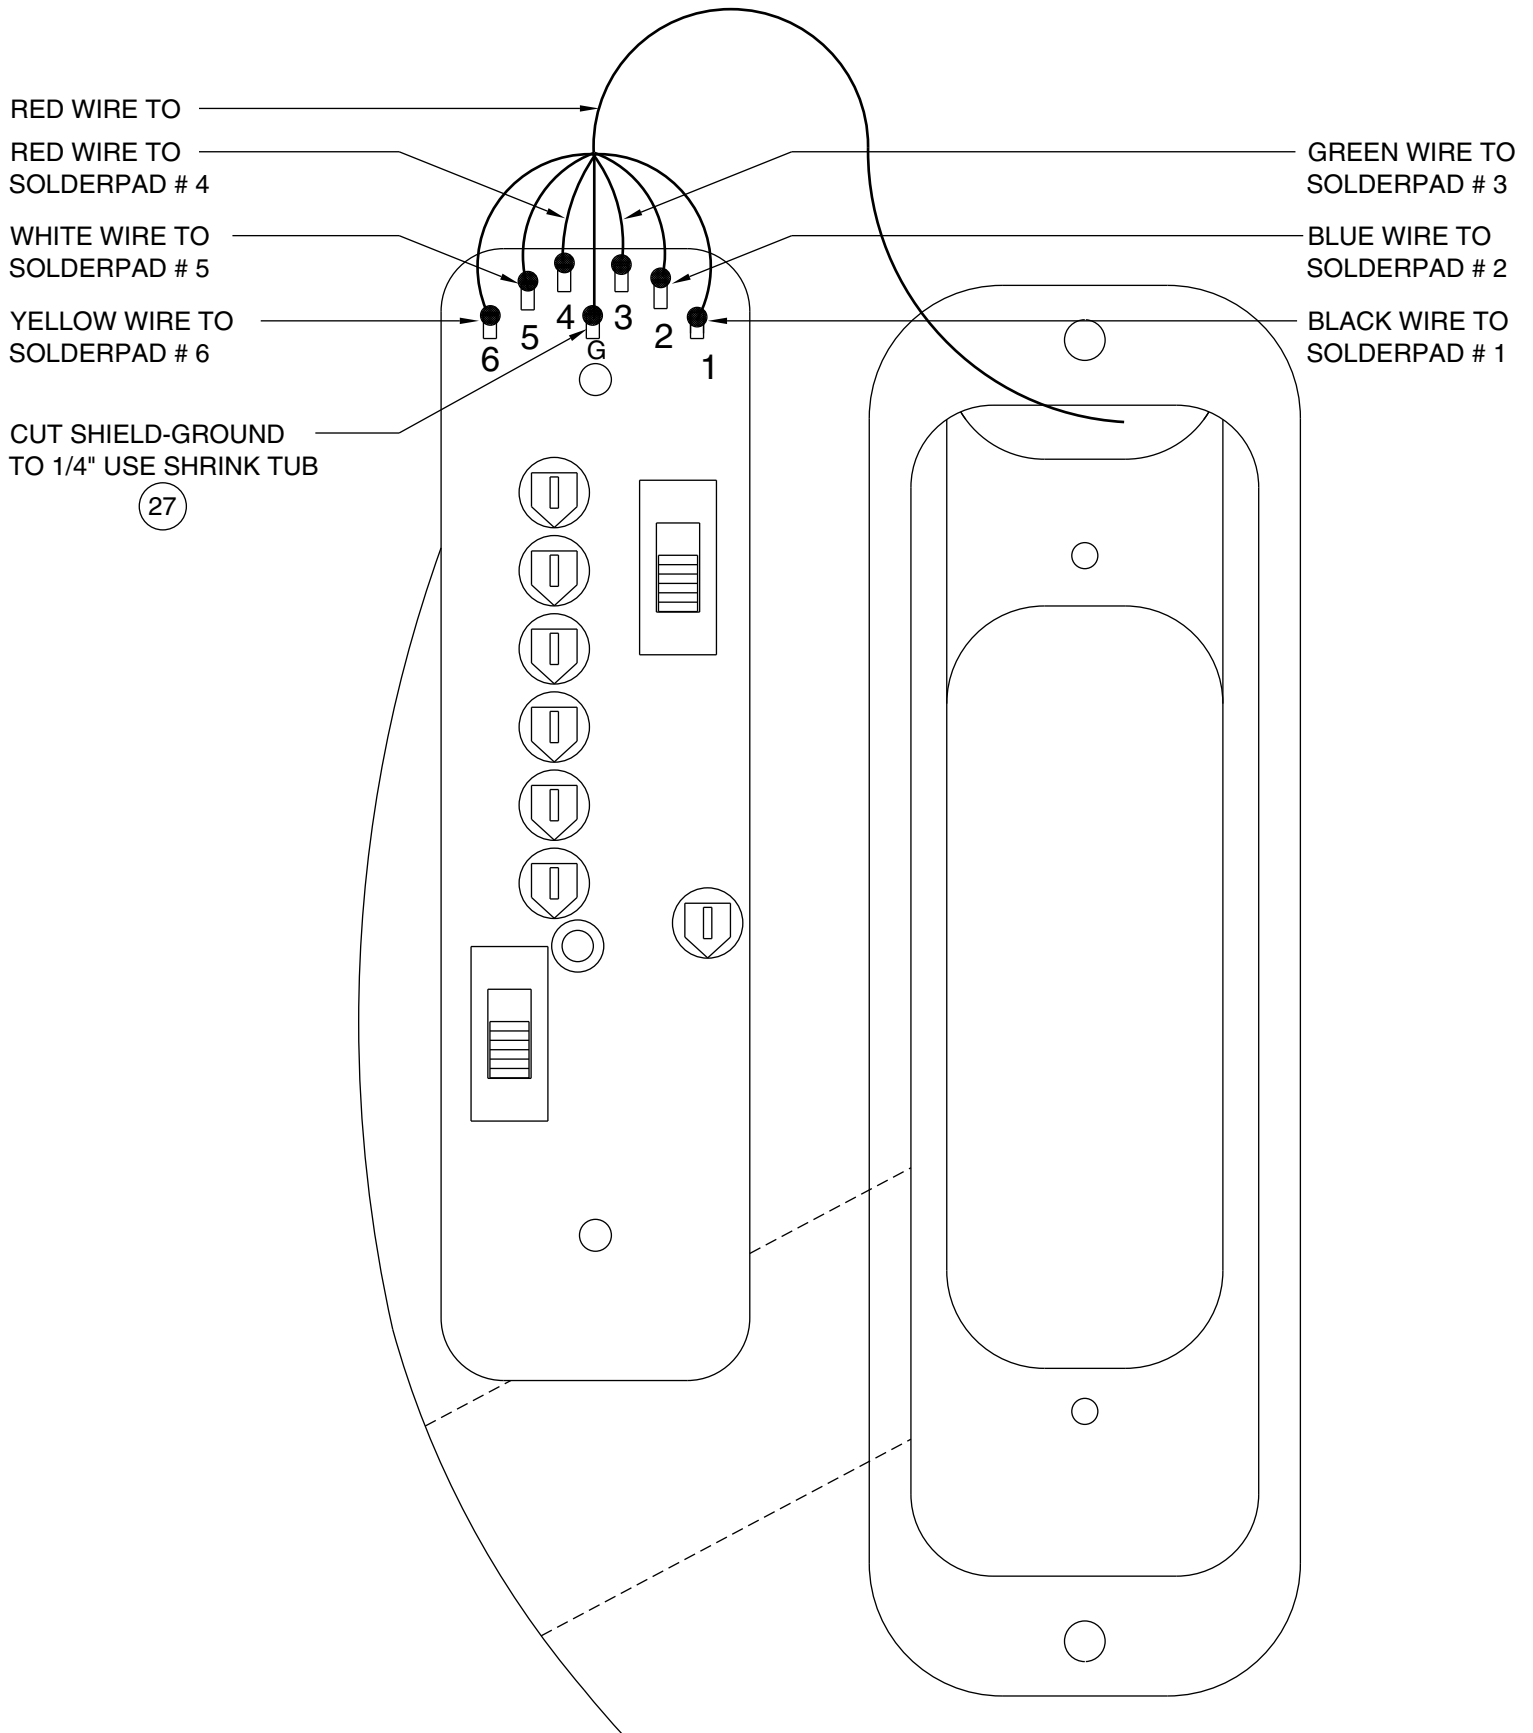

# AMERICAN DELUXE POWER TELECASTER 0105700/5702

**CONTROL ASSEMBLY**

**BRIDGE ASSEMBLY**

**BRIDGE SECTION**

N.T.S.

**OUTPUT JACK**

**TERMINAL DETAIL**

BOTTOM VIEW : N.T.S.

AMERICAN DELUXE POWER TELECASTER 0105700/5702

PREAMP ASSEMBLY (WIRING DETAIL)

Body Part Number	
0056060500	3 Color Sunburst
0056060506	Black
0056060538	Crimson Transparent
0056061501	White Blonde
0056061521	Natural
0056310548	Teal Green Transparent