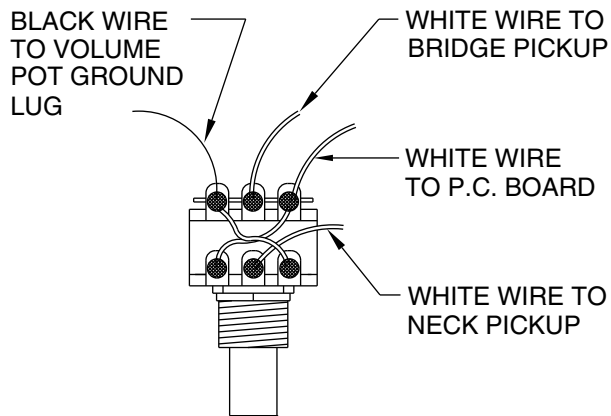

AMERICAN DELUXE PRECISION BASS V 0195300/5302

PICKGUARD ASSEMBLY

WHITE WIRE FROM P.C. BOARD AND OUTPUT JACK SOLDERED TOGETHER. SHRINK TUBE USED, TO AVOID SHORT CONTACT

RED WIRE FROM P.C. BOARD AND BATTERY CLIP SOLDERED TOGETHER. SHRINK TUBE USED, TO AVOID SHORT CONTACT

WHITE WIRE FROM BRIDGE P.U. & PAN POT SOLDERED TOGETHER. SHRINK TUBE USED, TO AVOID SHORT CONTACT

BLACK WIRE FROM BATTERY CLIP TO BACK OF POT

BLACK WIRE (GROUND) FROM UNDER BRIDGE PLATE TO BACK OF POT

BLUE WIRE FROM BATTERY CLIP TO OUTPUT JACK

SEE DETAIL A

DETAIL A