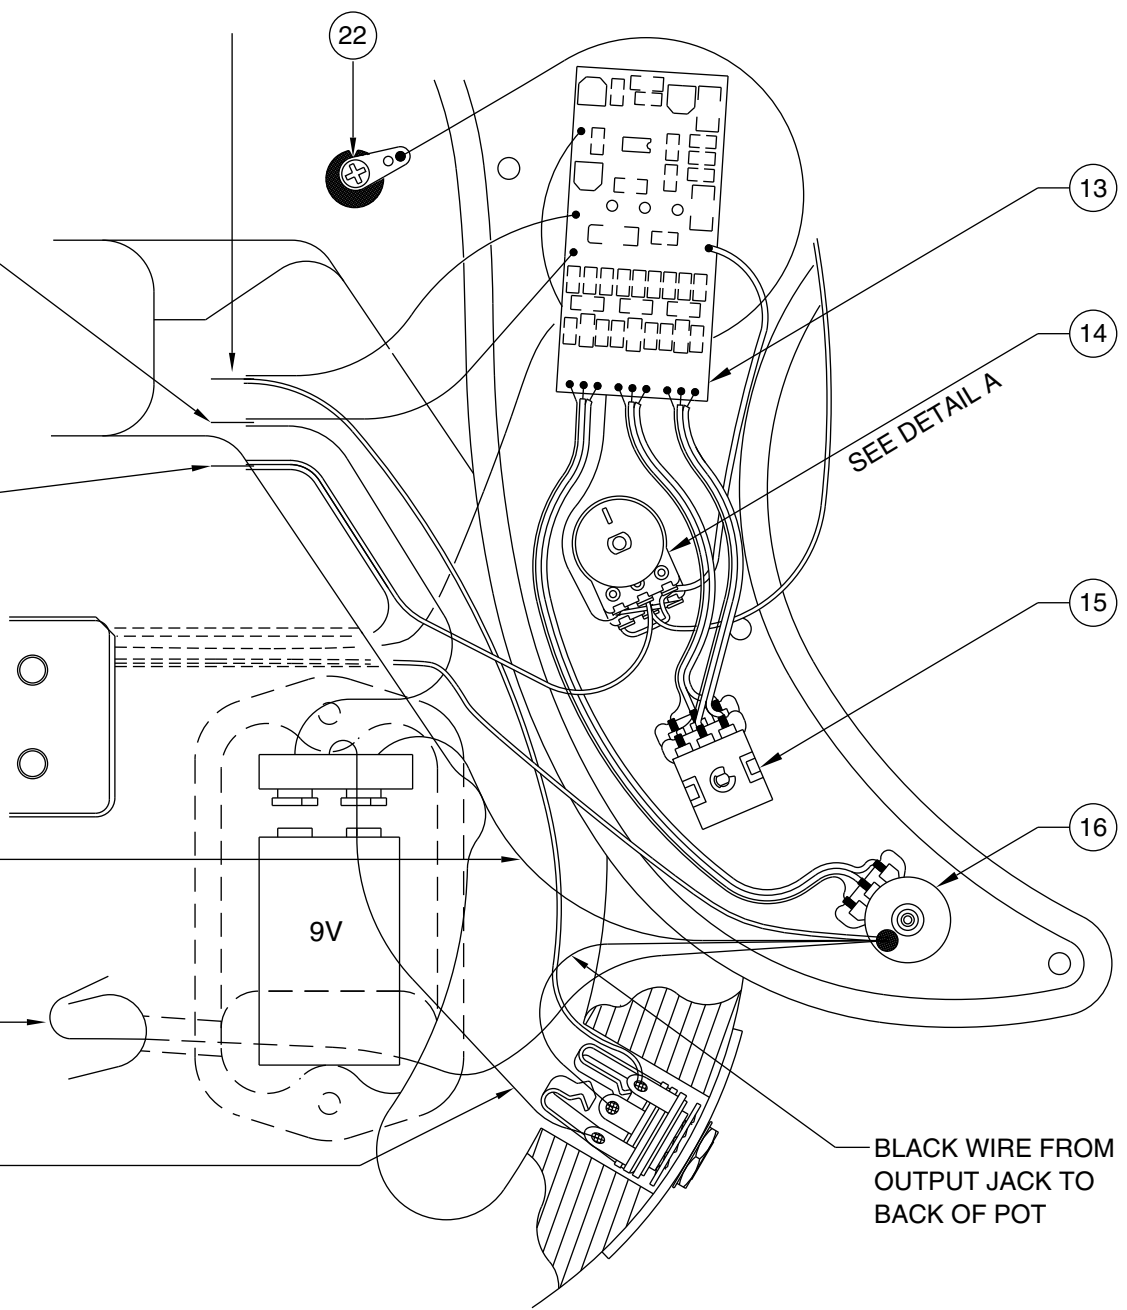

AMERICAN DELUXE PRECISION BASS V 0195300/5302

PICKGUARD ASSEMBLY

WHITE WIRE FROM P.C. BOARD AND OUTPUT JACK SOLDERED TOGETHER. SHRINK TUBE USED, TO AVOID SHORT CONTACT

RED WIRE FROM P.C. BOARD AND BATTERY CLIP SOLDERED TOGETHER. SHRINK TUBE USED, TO AVOID SHORT CONTACT

WHITE WIRE FROM BRIDGE P.U. & PAN POT SOLDERED TOGETHER. SHRINK TUBE USED, TO AVOID SHORT CONTACT

BLACK WIRE FROM BATTERY CLIP TO BACK OF POT

BLACK WIRE (GROUND) FROM UNDER BRIDGE PLATE TO BACK OF POT

BLUE WIRE FROM BATTERY CLIP TO OUTPUT JACK

SEE DETAIL A

DETAIL A