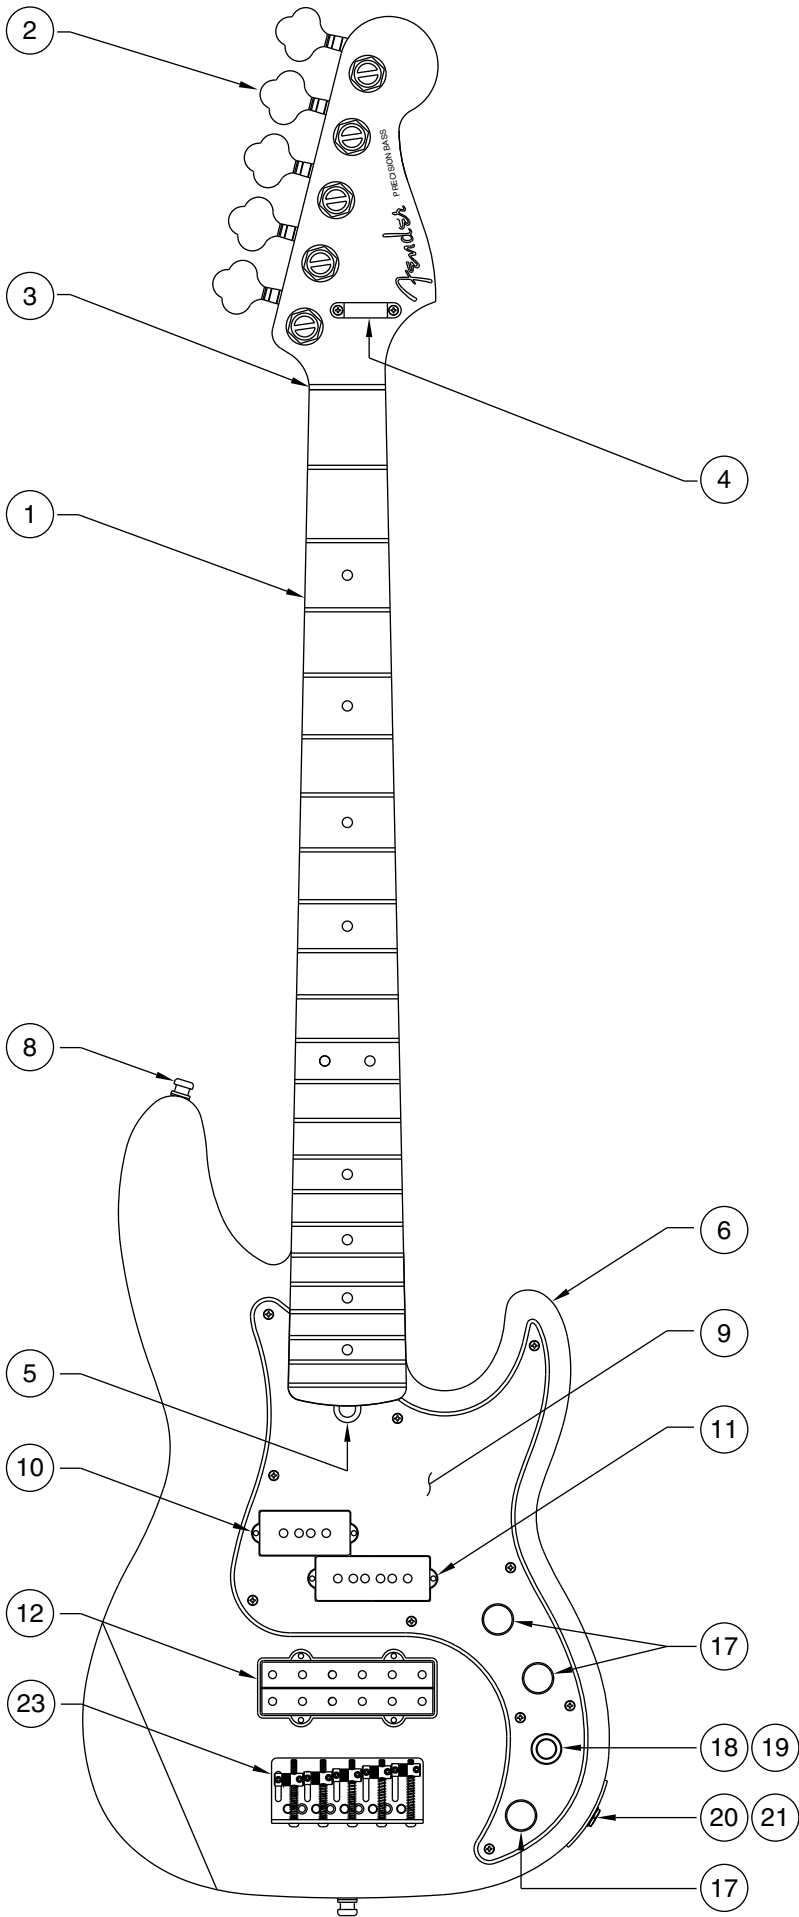

AMERICAN DELUXE PRECISION BASS V 0195300/5302

AMERICAN DELUXE PRECISION BASS V 0195300/5302

PICKGUARD ASSEMBLY

WHITE WIRE FROM P.C. BOARD AND OUTPUT JACK SOLDERED TOGETHER. SHRINK TUBE USED, TO AVOID SHORT CONTACT

RED WIRE FROM P.C. BOARD AND BATTERY CLIP SOLDERED TOGETHER. SHRINK TUBE USED, TO AVOID SHORT CONTACT

WHITE WIRE FROM BRIDGE P.U. & PAN POT SOLDERED TOGETHER. SHRINK TUBE USED, TO AVOID SHORT CONTACT

BLACK WIRE FROM BATTERY CLIP TO BACK OF POT

Body Part Number	
0056166500	3 Color Sunburst
0056166506	Black
0055166538	Crimson Transparent
0056167501	Natural
0056167521	White Blonde
0056167548	Teal Green Transparent
0056167594	Purple Transparent