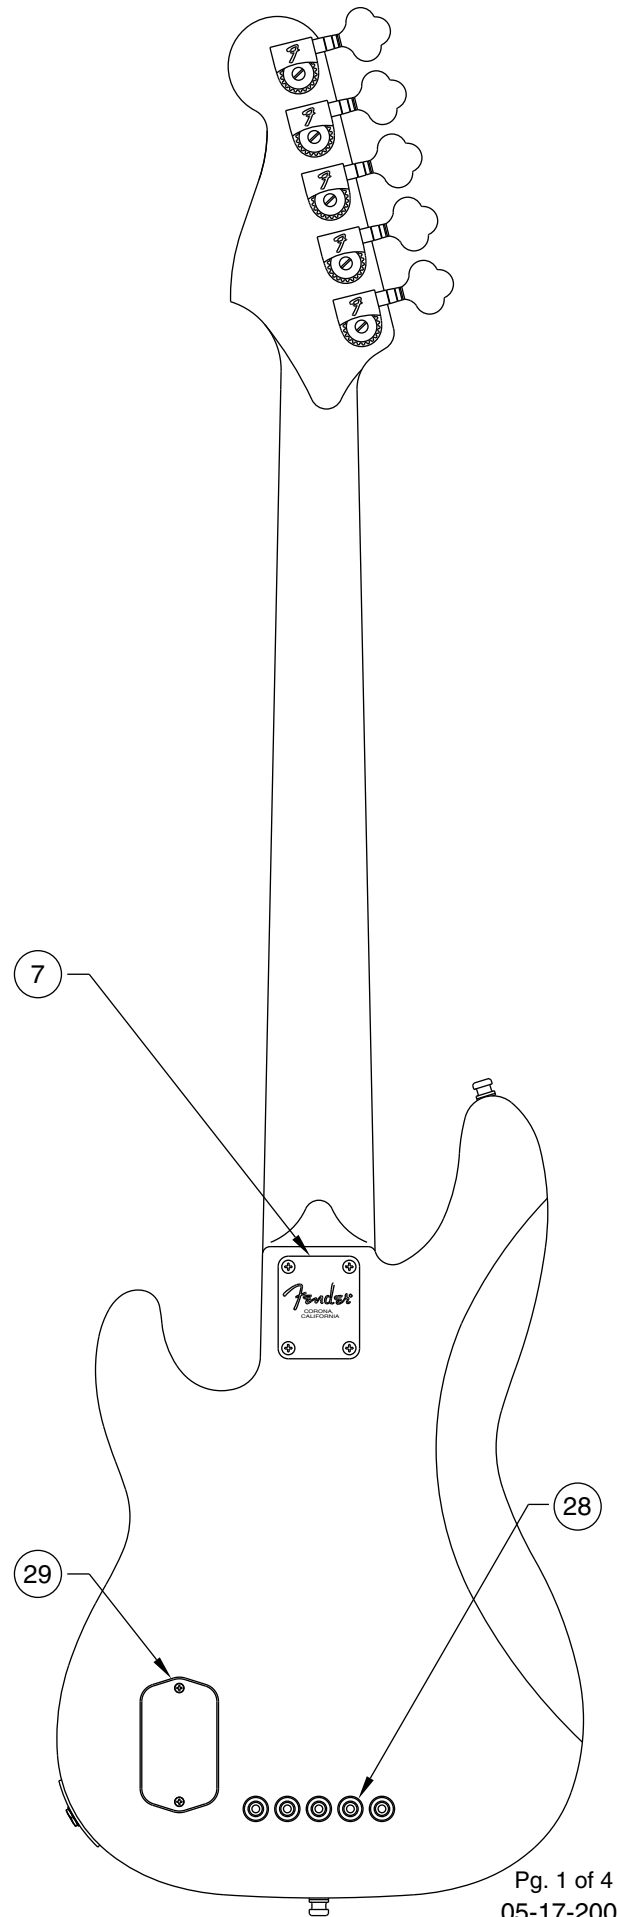

AMERICAN DELUXE PRECISION BASS V 0195300/5302

AMERICAN DELUXE PRECISION BASS V 0195300/5302

PICKGUARD ASSEMBLY

WHITE WIRE FROM P.C. BOARD AND OUTPUT JACK SOLDERED TOGETHER. SHRINK TUBE USED, TO AVOID SHORT CONTACT

RED WIRE FROM P.C. BOARD AND BATTERY CLIP SOLDERED TOGETHER. SHRINK TUBE USED, TO AVOID SHORT CONTACT

WHITE WIRE FROM BRIDGE P.U. & PAN POT SOLDERED TOGETHER. SHRINK TUBE USED, TO AVOID SHORT CONTACT

BLACK WIRE FROM BATTERY CLIP TO BACK OF POT

Body Part Number	
0056166500	3 Color Sunburst
0056166506	Black
0055166538	Crimson Transparent
0056167501	Natural
0056167521	White Blonde
0056167548	Teal Green Transparent
0056167594	Purple Transparent