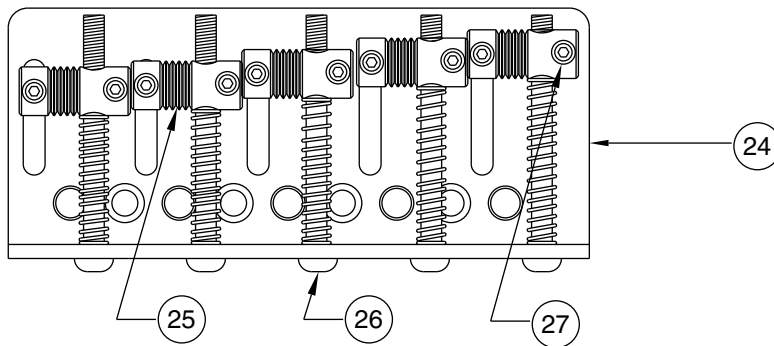

BLACK WIRE (GROUND) FROM UNDER BRIDGE PLATE TO BACK OF POT

BLUE WIRE FROM BATTERY CLIP TO OUTPUT JACK

SEE DETAIL A

DETAIL A

BRIDGE ASSEMBLY

AMERICAN DELUXE PRECISION BASS V 0195300/5302

REF.#	P/N	DESCRIPTION	REF.#	P/N	DESCRIPTION
1	0056168000	Neck, American Deluxe Precision Bass V, R/W	24	0049454000	Bridge Plate, Deluxe Bass V
	0056169000	Neck, American Deluxe Precision Bass V, M/N	25	0048727000	Bridge Section, (4)
2	0056087000	Tuning Key, (1) Set, W/Bushing	26	0017571000	Intonation Screw, (4)
3	0038487000	Bone Nut		0018872000	Intonation Spring, (4)
4	0049684000	String Retainer	27	0021093000	Height Adjustment Screw, (8)
	0021407000	Mounting Screw		0021109000	Adjusting Wrench, Saddle Height
5	0048688000	Truss Rod Adjustment Nut	28	0048604000	Ferrule, String Retainer
	0048693000	Truss Rod Adjusting Wrench	29	0049705000	Battery Cover
6	0056166xxx	Body, Am. Deluxe Precision Bass V, Alder Paint		0017405000	Battery, 9 Volt
	0056167xxx	Body, Am. Deluxe Precision Bass V, Ash		0030654000	Mounting Screw
7	0054078000	Neck Mounting Plate		0030688000	Insert
	0021424000	Mounting Screw		0018556000	Foam Block Wearstrip
8	0021453000	Strap Button			
	0021422000	Mounting Screw			
	0001905600	Felt Washer, Black			
	0020491000	Felt Washer, White			
9	0056170000	Pickguard, Am. Deluxe P-Bass, Shell			
	0056171000	Pickguard, Am. Deluxe P-Bass, Mint Green			
	0021407000	Mounting Screw			
10	0056174000	Pickup, Neck, Am. Deluxe P-Bass V			
	0021408000	Mounting Screw			
	0018556000	Foam Block Weatherstrip			
11	0056175000	Pickup, Middle, Am. Deluxe P-Bass V			
	0021408000	Mounting Screw			
	0018556000	Foam Block Weatherstrip			
12	0056135000	Pickup, Bridge, Humbucker, Lawrence, Bass V			
	0021408000	Mounting Screw			
	0017333000	Rubber Weatherstrip			
13	0054137000	Printed Circuit Board			
	0049440003	Control, 25K, Audio			
	0016352000	Mounting Hex Nut			
	0050161000	Lock Washer			
14	0056162000	Control, 250k, Pan Alpha			
	0016352000	Mounting Hex Nut			
	0022384000	Lock Washer, Intl			
15	0053736000	Control, 100KB, Tocos			
	0016352000	Mounting Hex Nut			
	0022384000	Lock Washer, Intl			
16	0049443000	Control, 100KB, CTS			
	0016352000	Mounting Hex Nut			
	0022384000	Lock Washer, Intl			
17	0013359000	Knob, Knurled, Chrome (3)			
	0028897001	Set Screw			
18	0049457000	Knob, Lower, Knurled, Chrome			
19	0049458000	Knob, Upper, Knurled, Chrome			
	0050101000	Set Screw			
20	0039432000	Output Jack			
	0016352000	Mounting Hex Nut			
	0016436000	Washer, Lock Intl			
	0031153000	Washer, Flat			
21	0050100000	Jack Ferrule			
	0021407000	Mounting Screw			
22	0012869000	Solder Lug			
	0015116000	Mounting Screw			
23	0049689000	Bridge Assembly, Deluxe Bass V			
	0021422000	Mounting Screw			