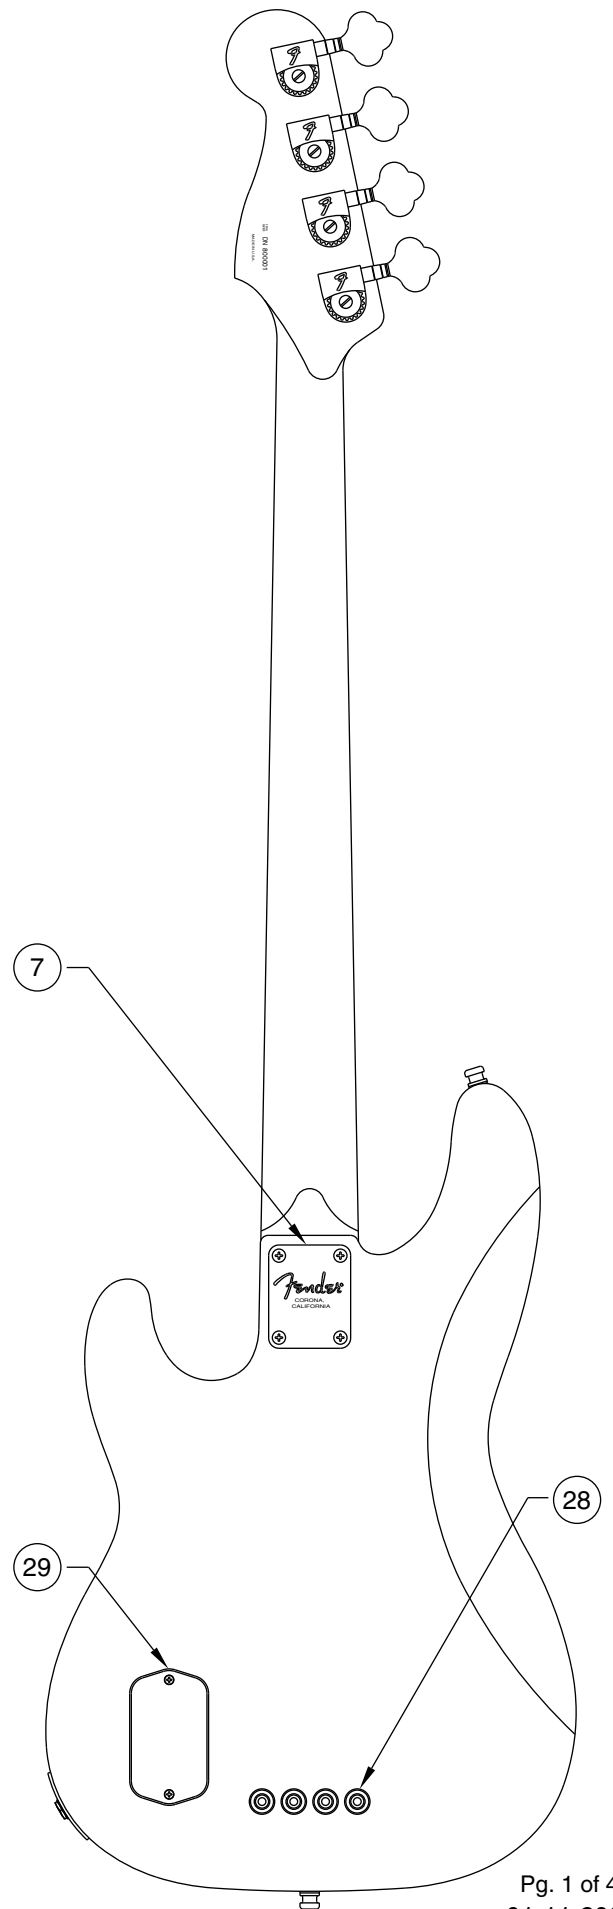

AMERICAN DELUXE PRECISION BASS 0195200/5202

AMERICAN DELUXE PRECISION BASS 0195200/5202

PICKGUARD ASSEMBLY

WHITE WIRE FROM P.C. BOARD AND OUTPUT JACK SOLDERED TOGETHER. SHRINK TUBE USED, TO AVOID SHORT CONTACT

RED WIRE FROM P.C. BOARD AND BATTERY CLIP SOLDERED TOGETHER. SHRINK TUBE USED, TO AVOID SHORT CONTACT

WHITE WIRE FROM BRIDGE P.U. & PAN POT SOLDERED TOGETHER. SHRINK TUBE USED, TO AVOID SHORT CONTACT

BLACK WIRE FROM OUTPUT JACK TO BACK OF POT

BLACK WIRE FROM BATTERY CLIP TO BACK OF POT

BLACK WIRE (GROUND) FROM UNDER BRIDGE PLATE TO BACK OF POT

BLUE WIRE FROM BATTERY CLIP TO OUTPUT JACK

SOLDER BLACK WIRE FROM NECK P.U. TO VOLUME POT GROUND LUG

Body Part Number	
0054093500	3 Color Sunburst
0054093506	Black
0054093538	Crimson Transparent
0054094501	White Blonde
0054094521	Natural
0054094548	Teal Green Transparent
005409494	Purple Transparent

AM DELUXE PRECISION BASS 0195200/5202