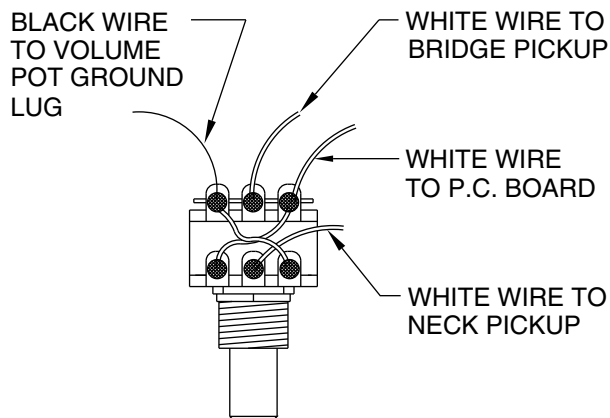

AMERICAN DELUXE PRECISION BASS 0195200/5202

PICKGUARD ASSEMBLY

WHITE WIRE FROM P.C. BOARD AND OUTPUT JACK SOLDERED TOGETHER. SHRINK TUBE USED, TO AVOID SHORT CONTACT

RED WIRE FROM P.C. BOARD AND BATTERY CLIP SOLDERED TOGETHER. SHRINK TUBE USED, TO AVOID SHORT CONTACT

WHITE WIRE FROM BRIDGE P.U. & PAN POT SOLDERED TOGETHER. SHRINK TUBE USED, TO AVOID SHORT CONTACT

BLACK WIRE FROM OUTPUT JACK TO BACK OF POT

BLACK WIRE FROM BATTERY CLIP TO BACK OF POT

BLACK WIRE (GROUND) FROM UNDER BRIDGE PLATE TO BACK OF POT

BLUE WIRE FROM BATTERY CLIP TO OUTPUT JACK

SOLDER BLACK WIRE FROM NECK P.U. TO VOLUME POT GROUND LUG

SEE DETAIL A

DETAIL A