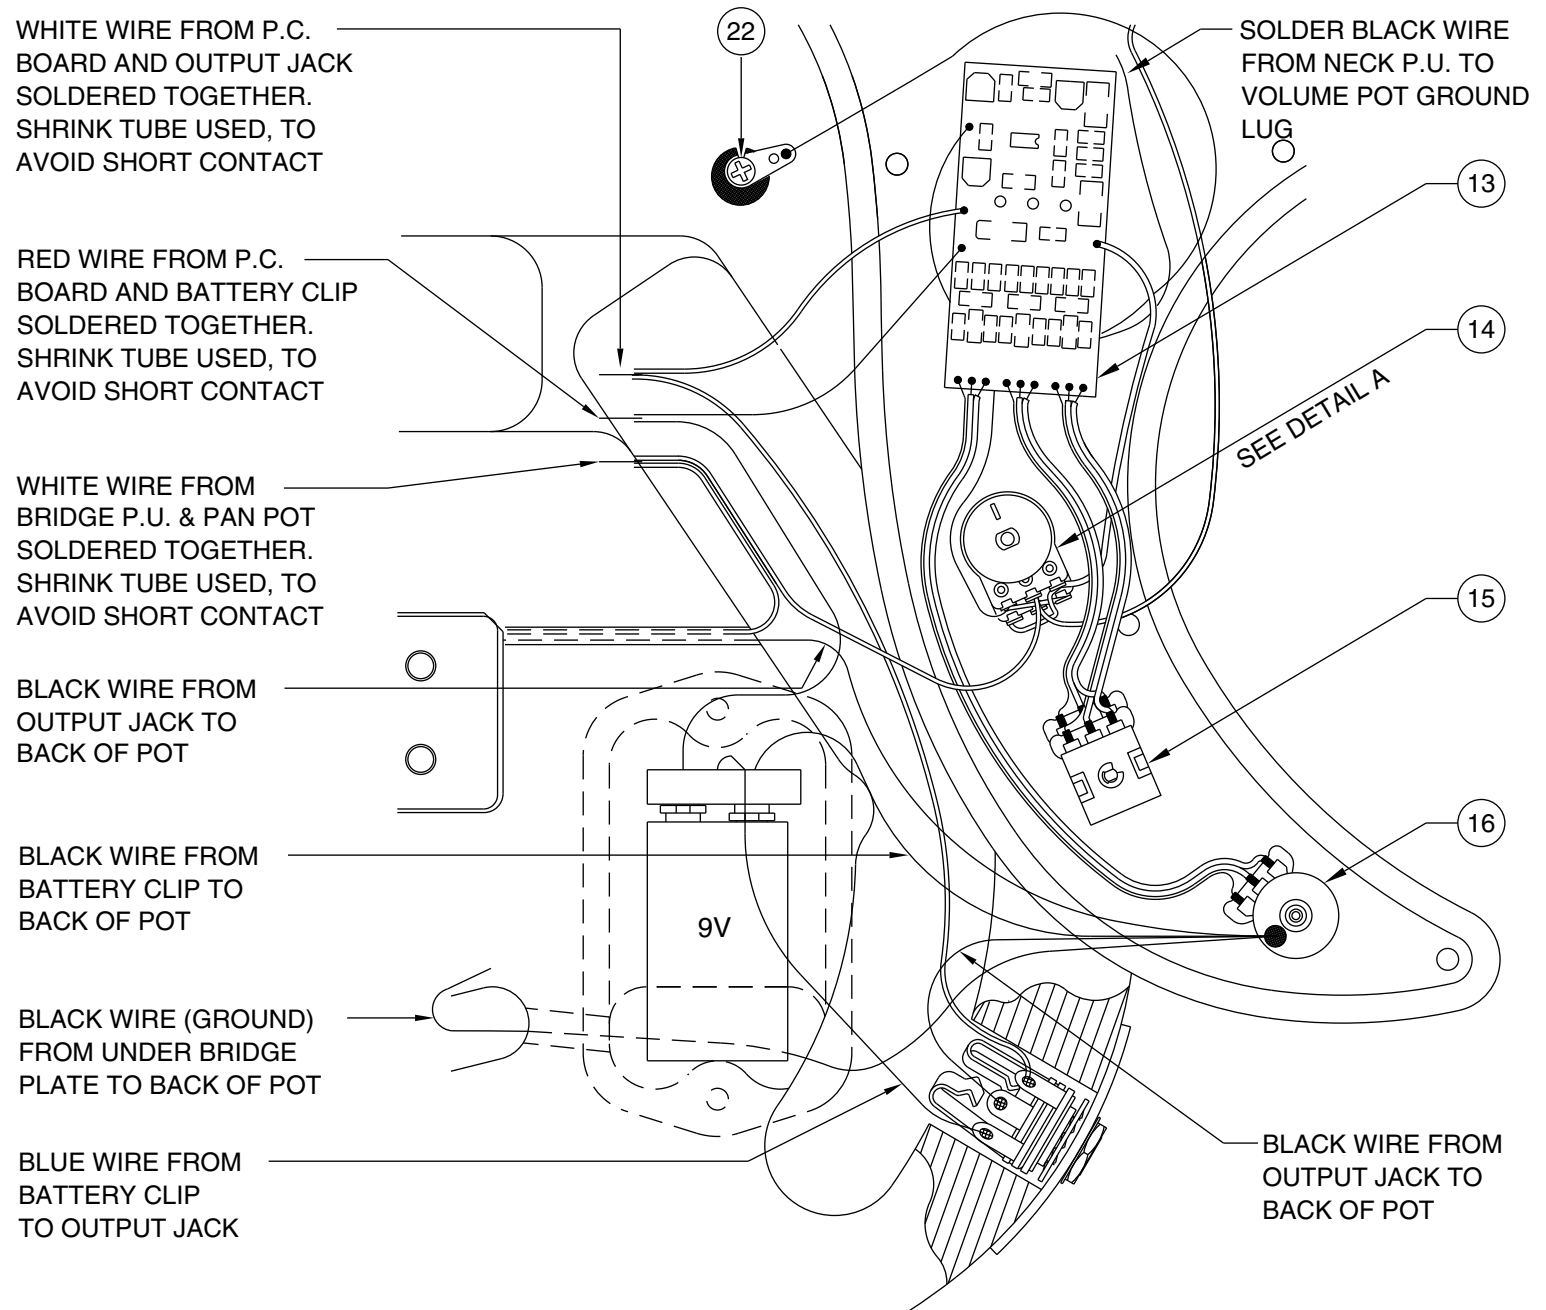

AMERICAN DELUXE PRECISION BASS 0195200/5202

PICKGUARD ASSEMBLY

WHITE WIRE FROM P.C. BOARD AND OUTPUT JACK SOLDERED TOGETHER. SHRINK TUBE USED, TO AVOID SHORT CONTACT

RED WIRE FROM P.C. BOARD AND BATTERY CLIP SOLDERED TOGETHER. SHRINK TUBE USED, TO AVOID SHORT CONTACT

WHITE WIRE FROM BRIDGE P.U. & PAN POT SOLDERED TOGETHER. SHRINK TUBE USED, TO AVOID SHORT CONTACT

BLACK WIRE FROM OUTPUT JACK TO BACK OF POT

BLACK WIRE FROM BATTERY CLIP TO BACK OF POT

BLACK WIRE (GROUND) FROM UNDER BRIDGE PLATE TO BACK OF POT

BLUE WIRE FROM BATTERY CLIP TO OUTPUT JACK

SOLDER BLACK WIRE FROM NECK P.U. TO VOLUME POT GROUND LUG

SEE DETAIL A

DETAIL A