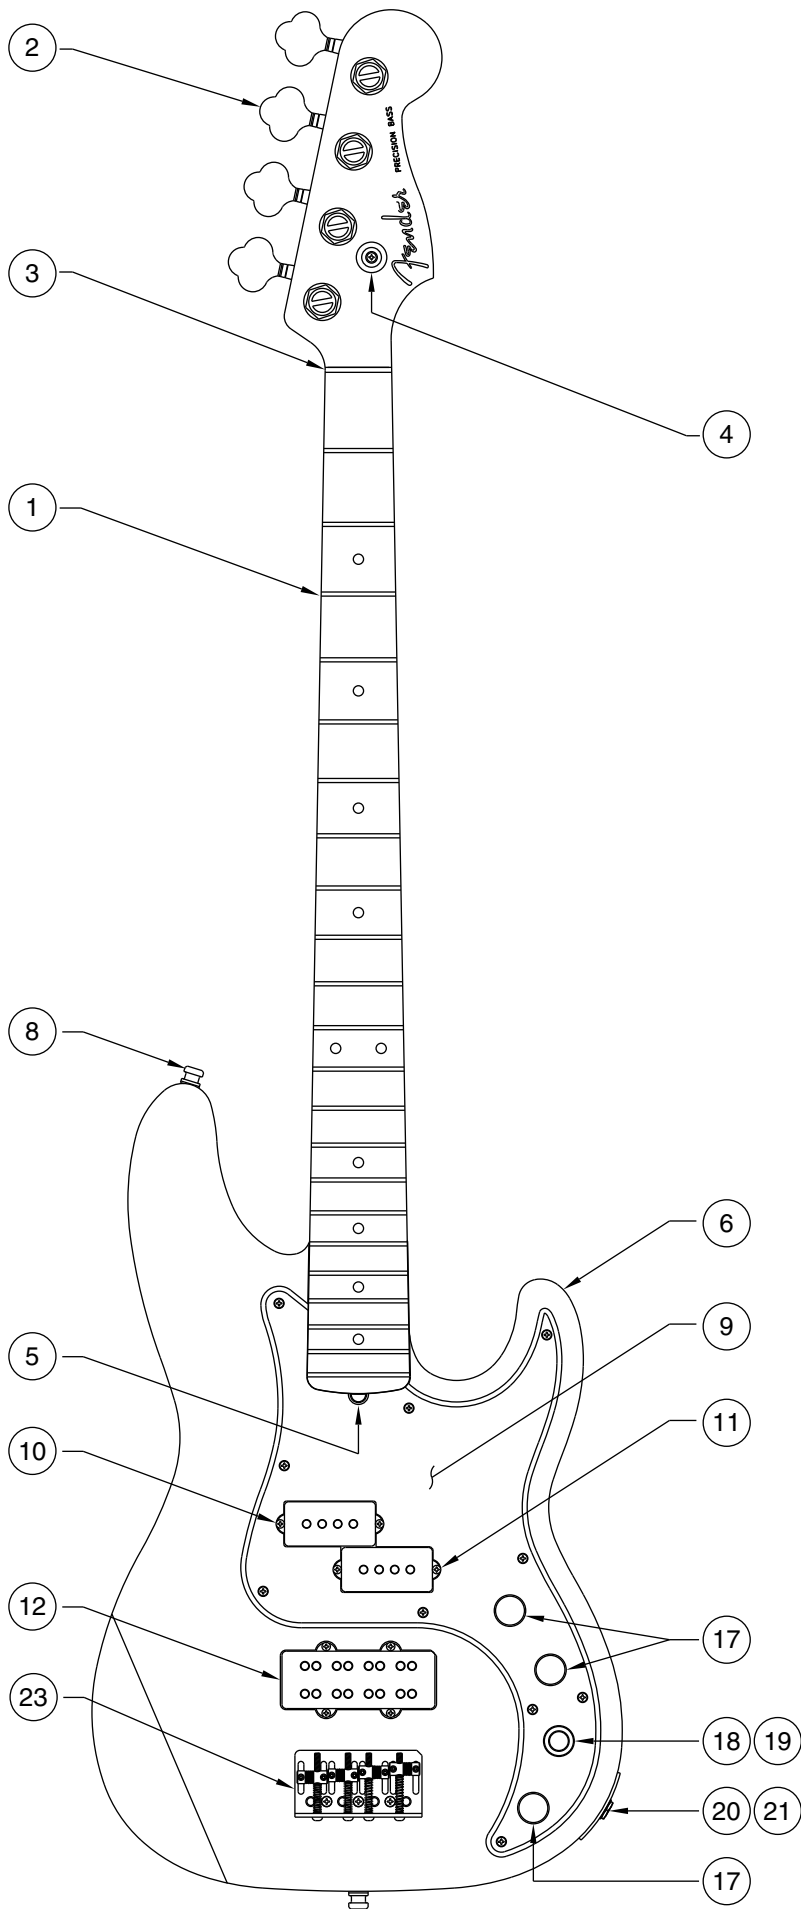

AMERICAN DELUXE PRECISION BASS 0195200/5202