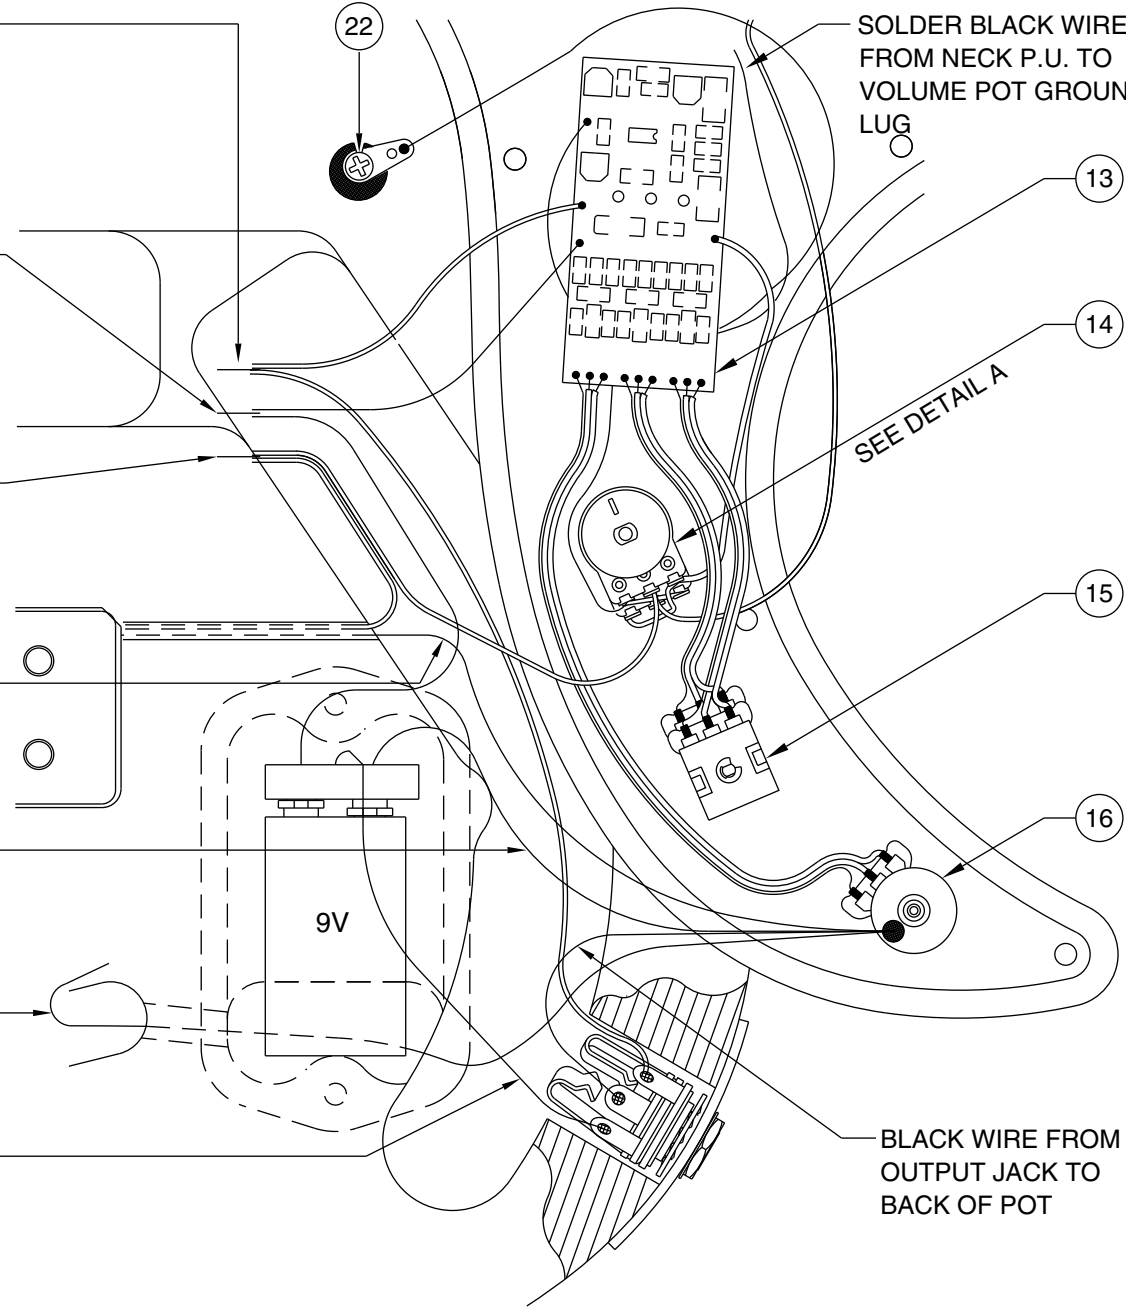

## PICKGUARD ASSEMBLY

WHITE WIRE FROM P.C. BOARD AND OUTPUT JACK SOLDERED TOGETHER. SHRINK TUBE USED, TO AVOID SHORT CONTACT

RED WIRE FROM P.C. BOARD AND BATTERY CLIP SOLDERED TOGETHER. SHRINK TUBE USED, TO AVOID SHORT CONTACT

WHITE WIRE FROM BRIDGE P.U. & PAN POT SOLDERED TOGETHER. SHRINK TUBE USED, TO AVOID SHORT CONTACT

BLACK WIRE FROM OUTPUT JACK TO BACK OF POT

BLACK WIRE FROM BATTERY CLIP TO BACK OF POT

BLACK WIRE (GROUND) FROM UNDER BRIDGE PLATE TO BACK OF POT

BLUE WIRE FROM BATTERY CLIP TO OUTPUT JACK

SOLDER BLACK WIRE FROM NECK P.U. TO VOLUME POT GROUND LUG

BLACK WIRE TO VOLUME POT GROUND LUG

WHITE WIRE TO BRIDGE PICKUP

WHITE WIRE TO P.C. BOARD

WHITE WIRE TO NECK PICKUP

Body Part Number	
0054093500	3 Color Sunburst
0054093506	Black
0054093538	Crimson Transparent
0054094501	White Blonde
0054094521	Natural
0054094548	Teal Green Transparent
005409494	Purple Transparent