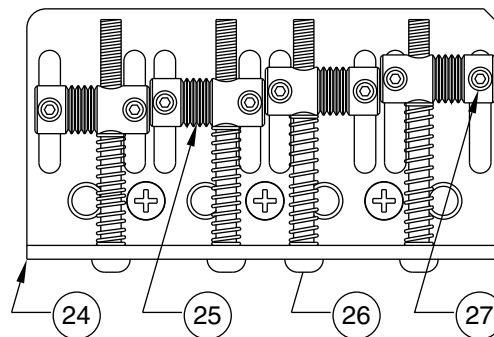

BRIDGE ASSEMBLY