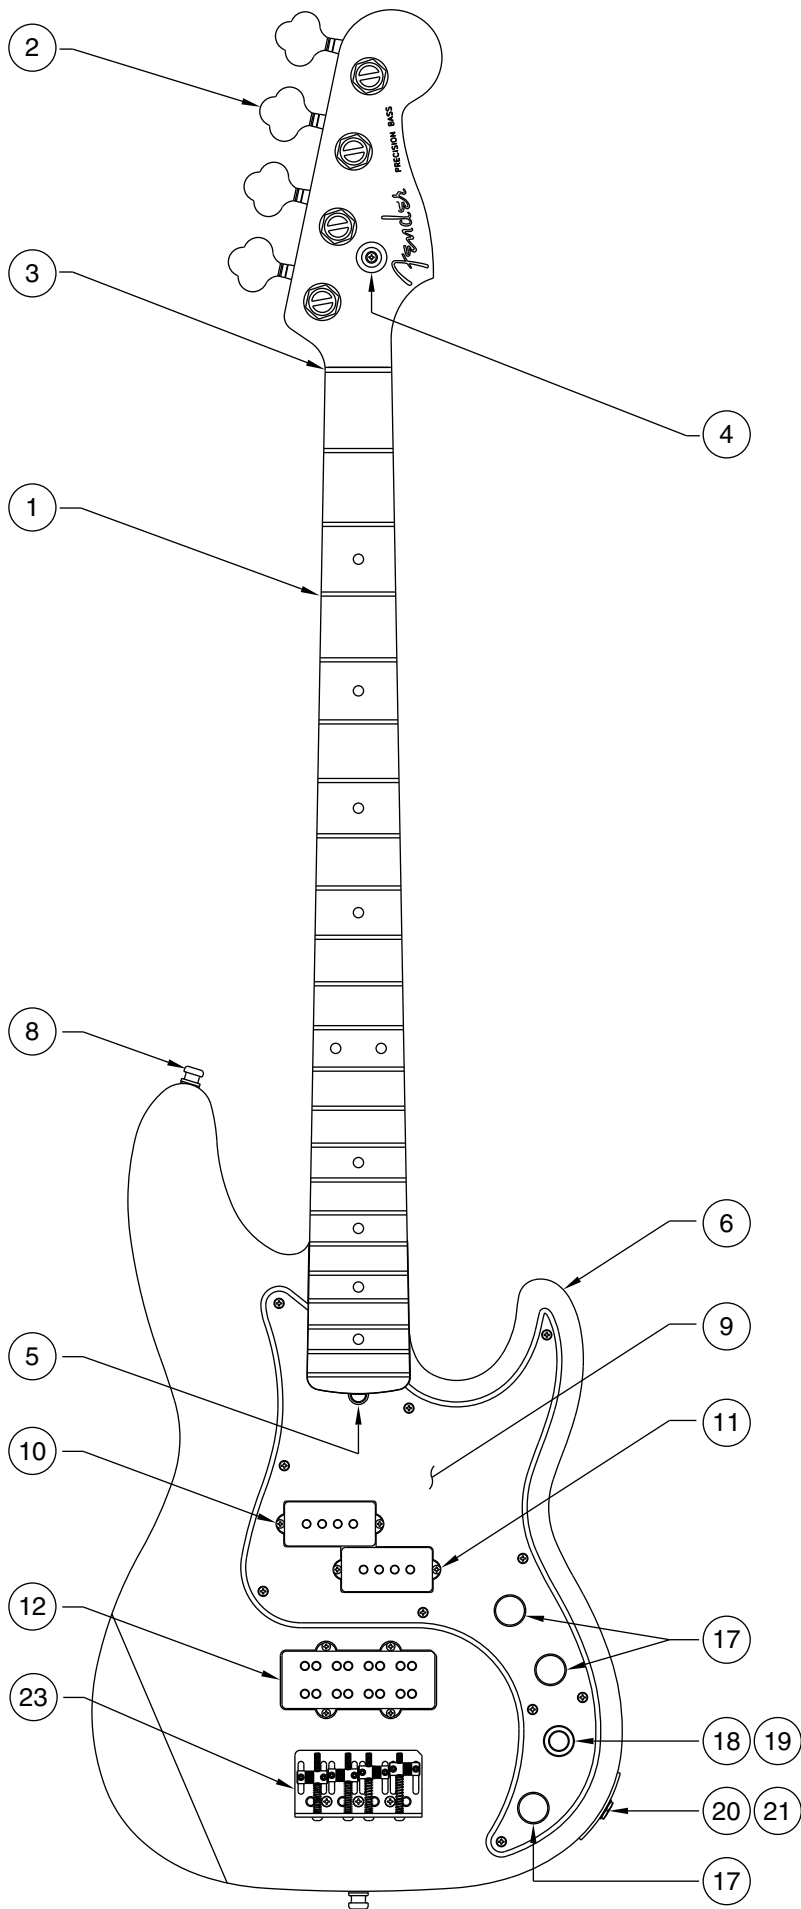

AMERICAN DELUXE PRECISION BASS 0195200/5202

AMERICAN DELUXE PRECISION BASS 0195200/5202

PICKGUARD ASSEMBLY

WHITE WIRE FROM P.C. BOARD AND OUTPUT JACK SOLDERED TOGETHER. SHRINK TUBE USED, TO AVOID SHORT CONTACT

RED WIRE FROM P.C. BOARD AND BATTERY CLIP SOLDERED TOGETHER. SHRINK TUBE USED, TO AVOID SHORT CONTACT

WHITE WIRE FROM BRIDGE P.U. & PAN POT SOLDERED TOGETHER. SHRINK TUBE USED, TO AVOID SHORT CONTACT

BLACK WIRE FROM OUTPUT JACK TO BACK OF POT

BLACK WIRE FROM BATTERY CLIP TO BACK OF POT

BLACK WIRE (GROUND) FROM UNDER BRIDGE PLATE TO BACK OF POT

BLUE WIRE FROM BATTERY CLIP TO OUTPUT JACK

SOLDER BLACK WIRE FROM NECK P.U. TO VOLUME POT GROUND LUG

Body Part Number	
0054093500	3 Color Sunburst
0054093506	Black
0054093538	Crimson Transparent
0054094501	White Blonde
0054094521	Natural
0054094548	Teal Green Transparent
005409494	Purple Transparent

AM DELUXE PRECISION BASS 0195200/5202