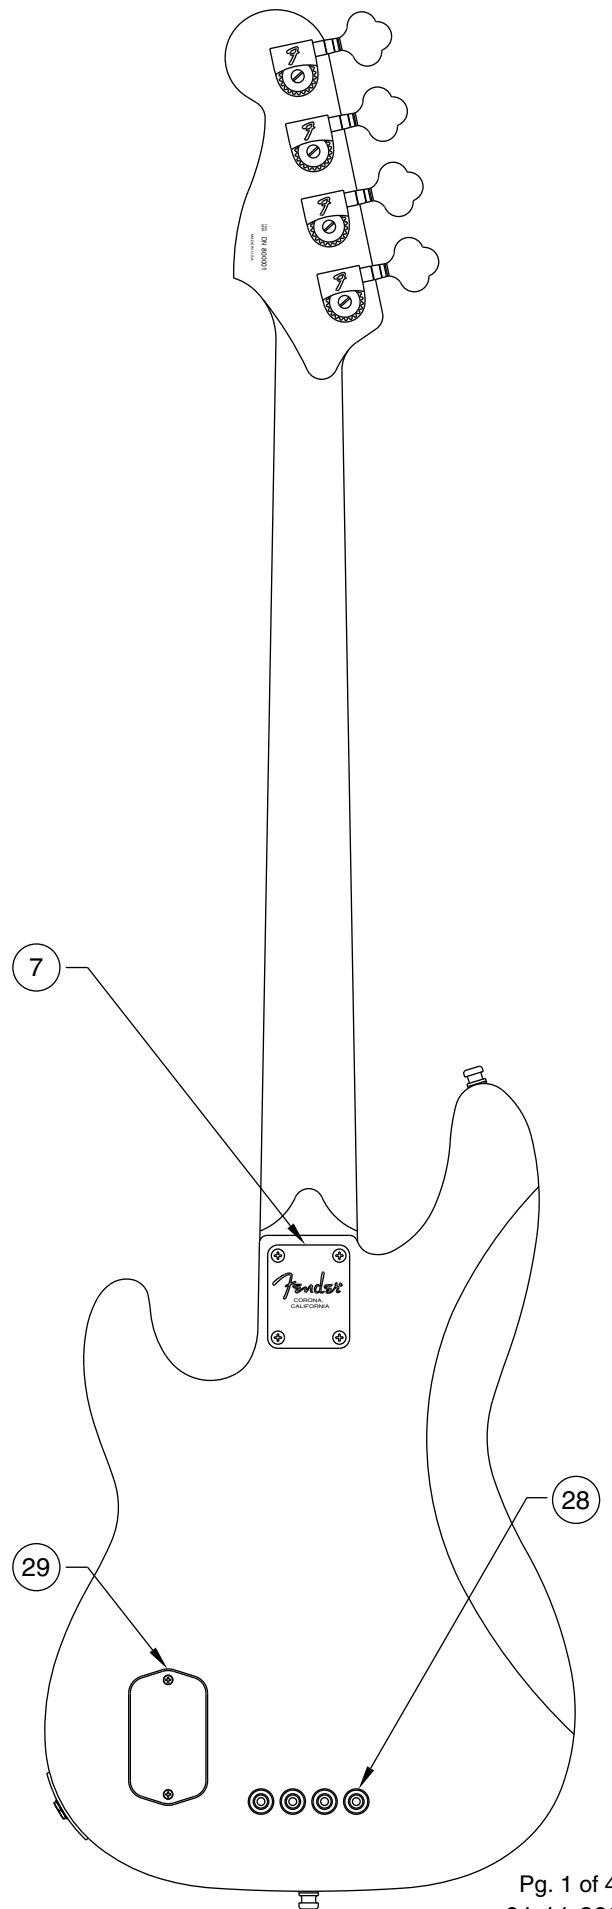

AMERICAN DELUXE PRECISION BASS 0195200/5202