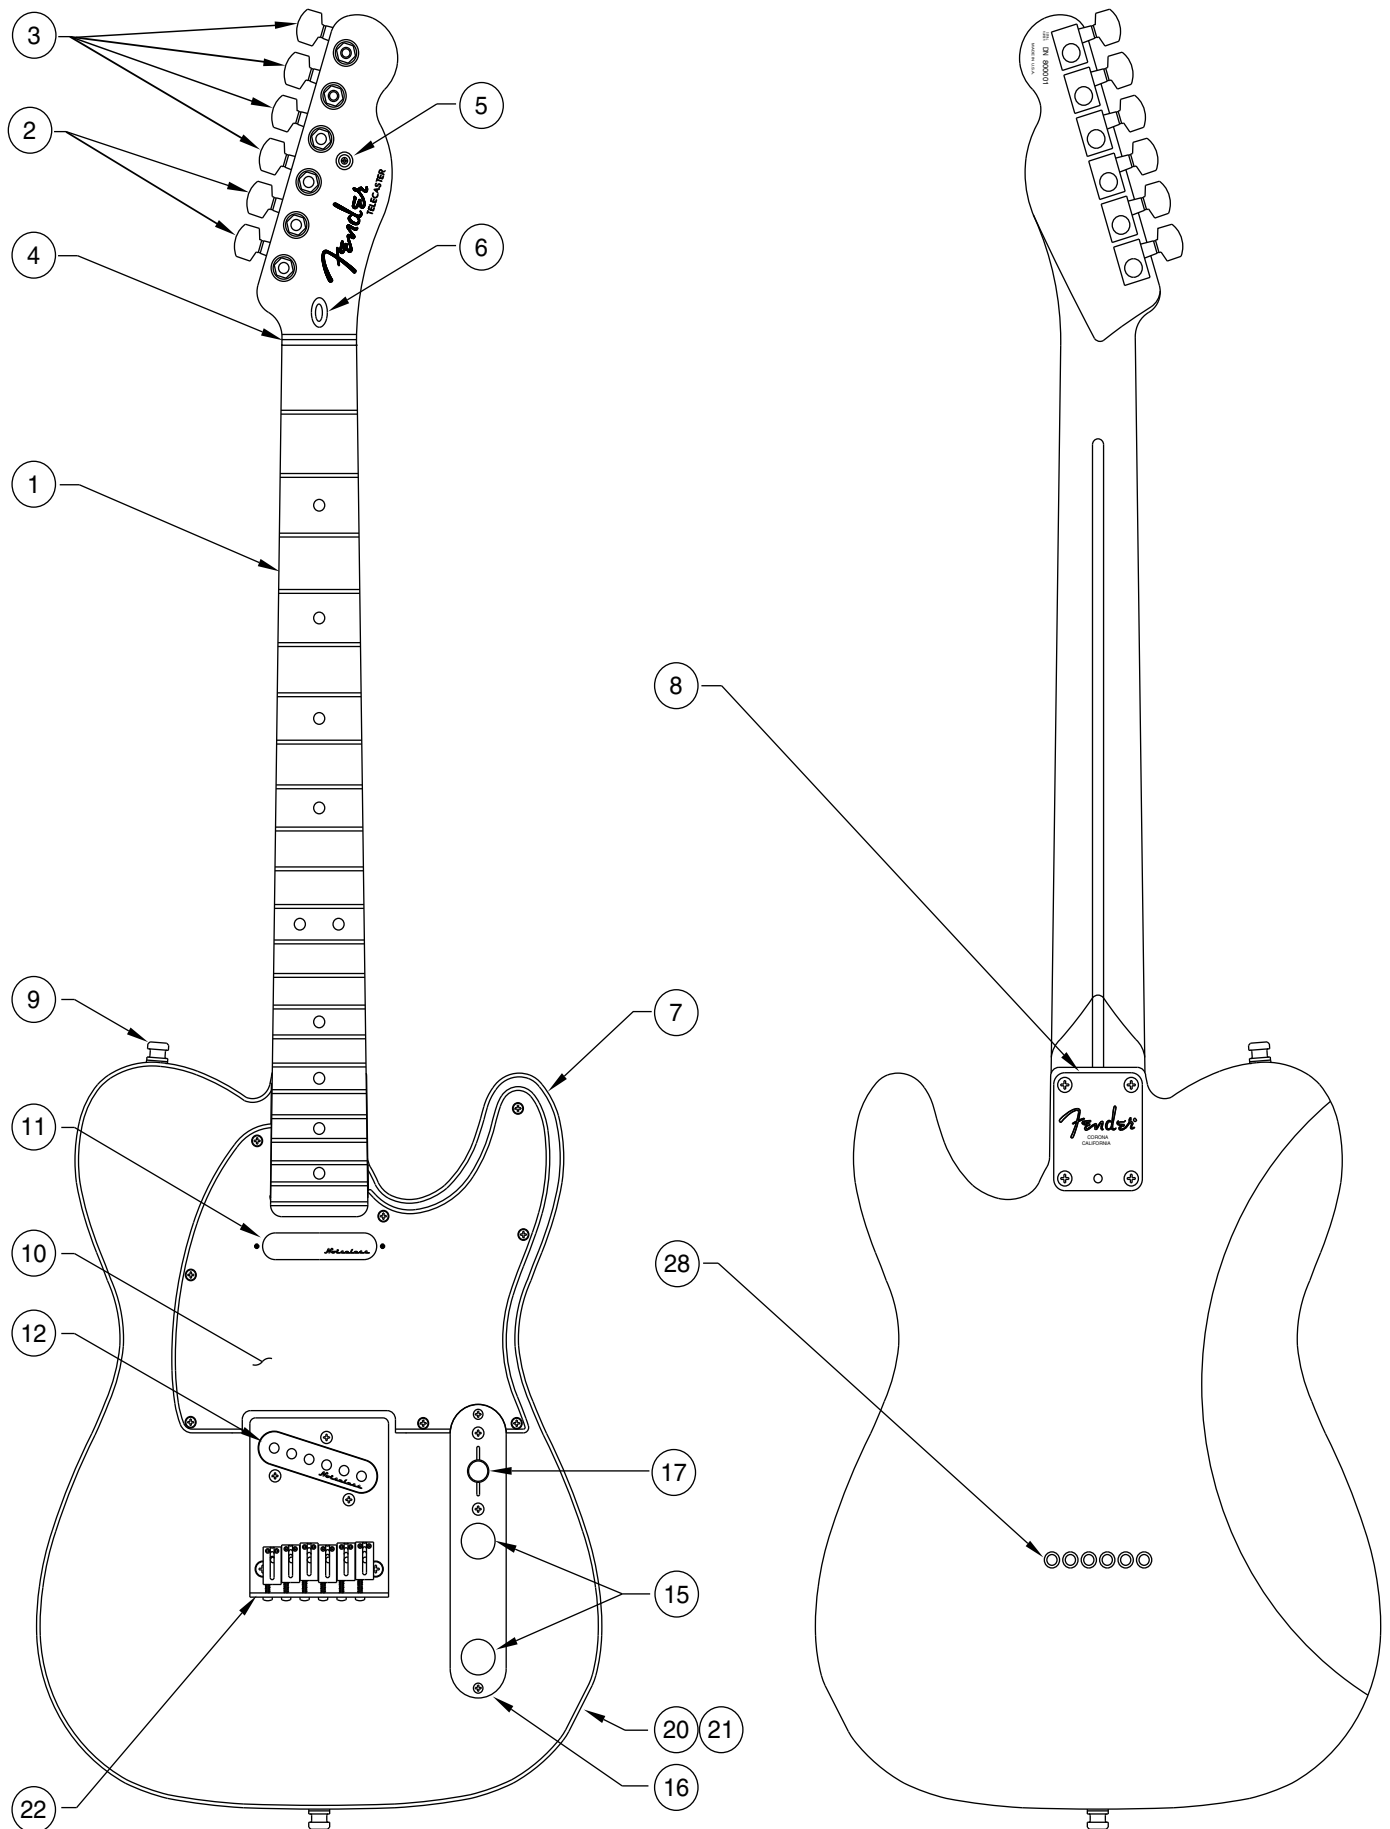

AMERICAN DELUXE TELECASTER 0104600/4602