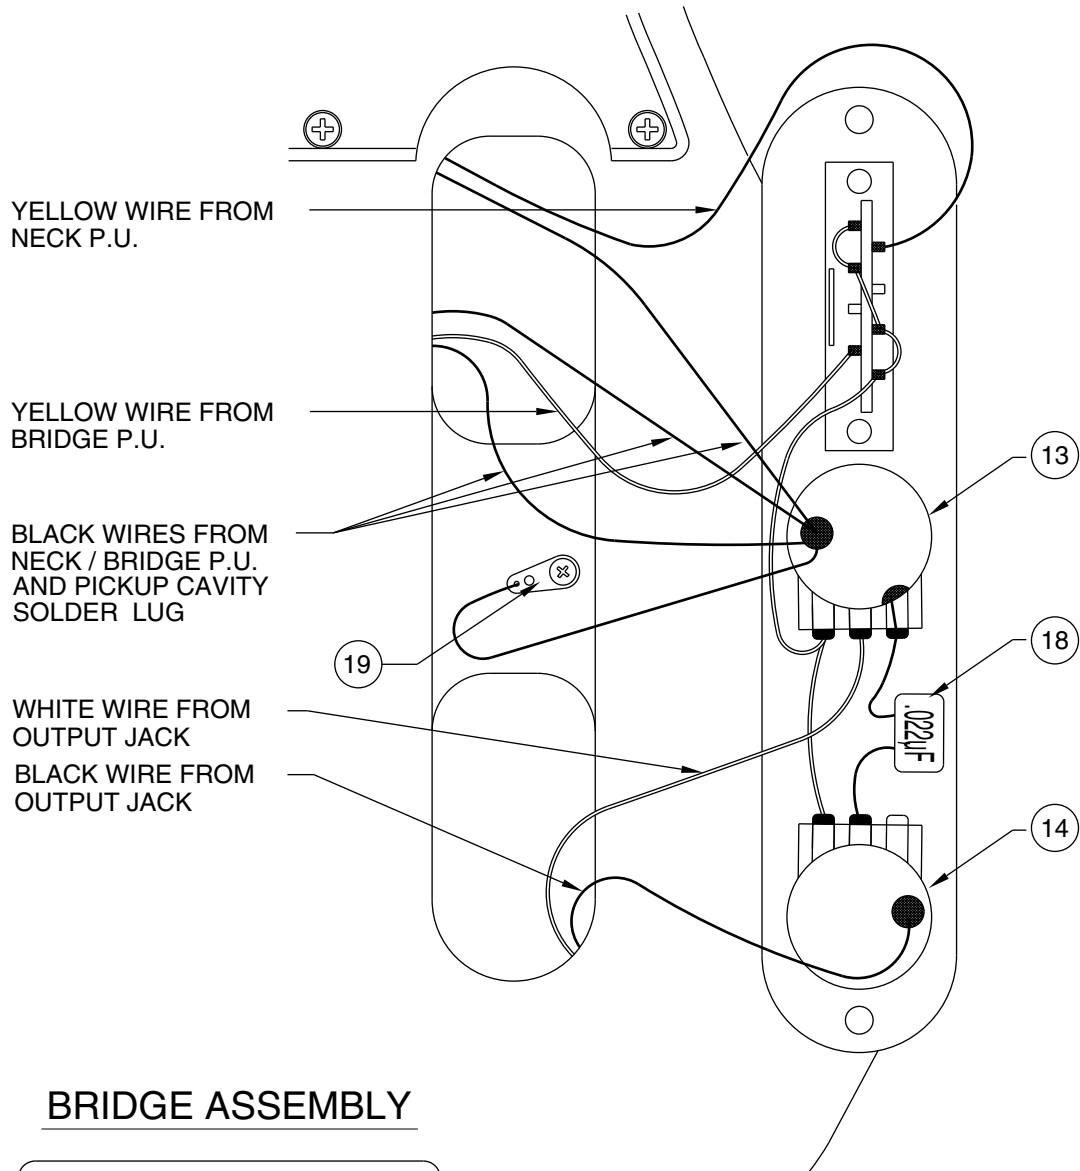

AMERICAN DELUXE TELECASTER 0104600/4602

CONTROL ASSEMBLY

BRIDGE ASSEMBLY