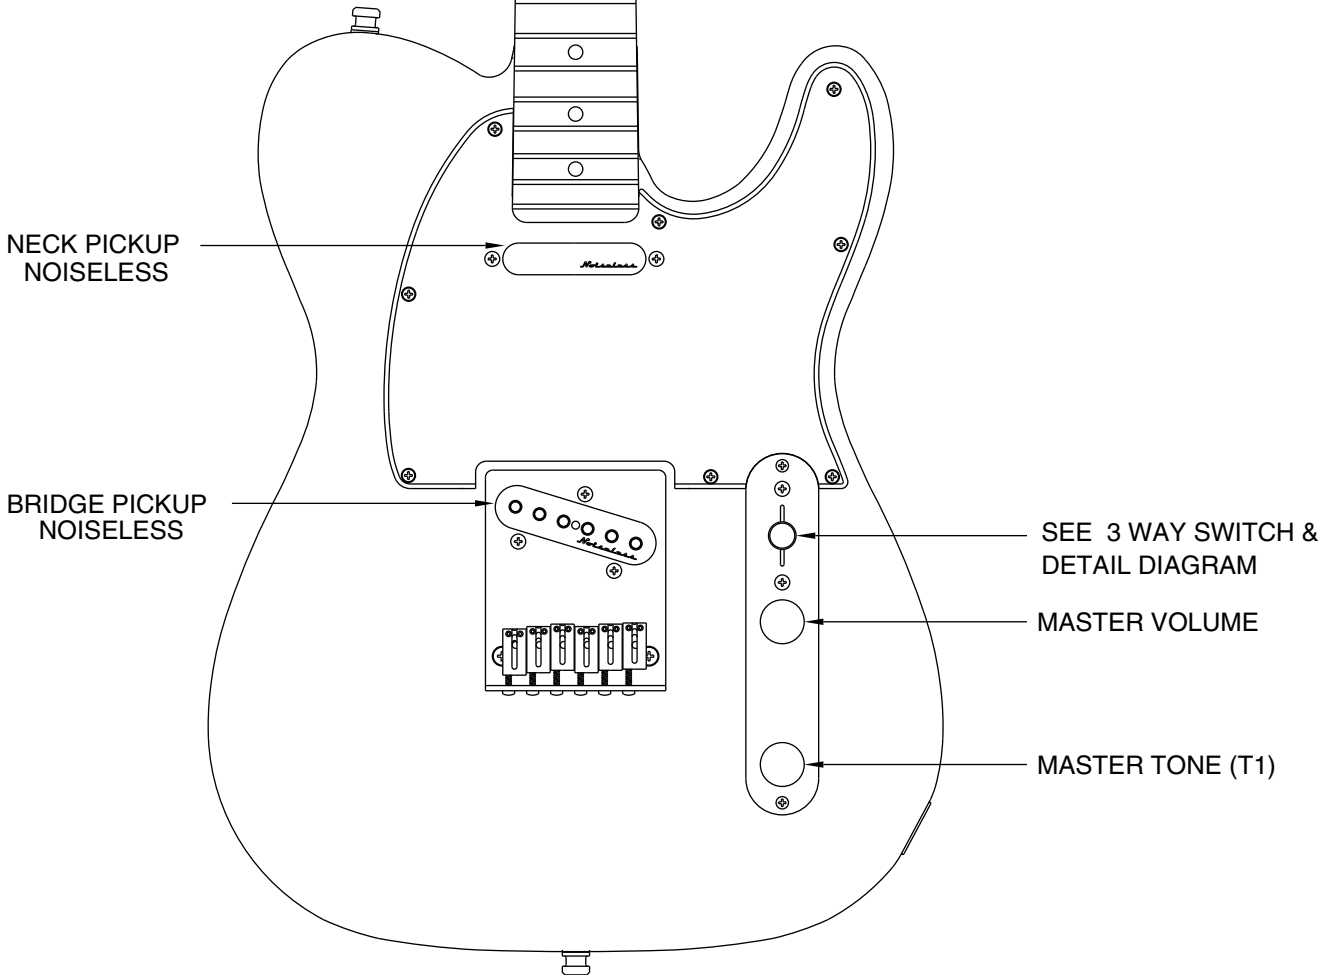

Body Part Number	
0056084500	3 -Tone Sunburst
0056084506	Black
0056084538	Crimson Transparent
0056085501	White Blonde
0056085521	Natural
0056086548	Teal Green Trans.
0056086594	Purple Transparent

SWITCH & CONTROL FUNCTION

DETAIL
3 WAY SWITCH

3 WAY SWITCH POSITION			
			← 3 WAY SWITCH POSITION
T1	T1	T1	← TONE CONTROL
			← NECK PICKUP
			← BRIDGE PICKUP
	PICKUP IS ON		
			PICKUP IS OFF

NECK PICKUP
NOISELESS

BRIDGE PICKUP
NOISELESS

SEE 3 WAY SWITCH &
DETAIL DIAGRAM

MASTER VOLUME

MASTER TONE (T1)