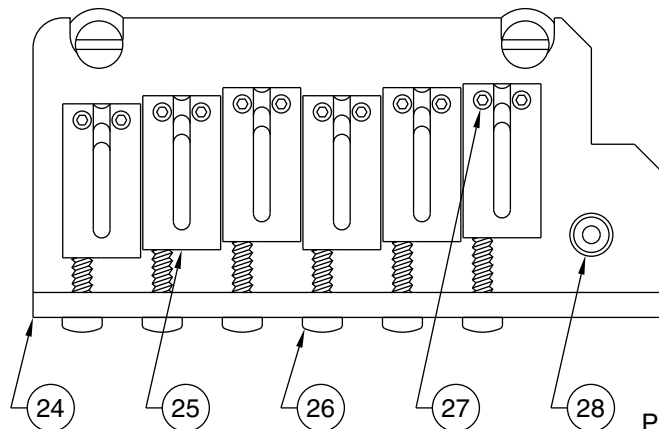

BRIDGE ASSEMBLY