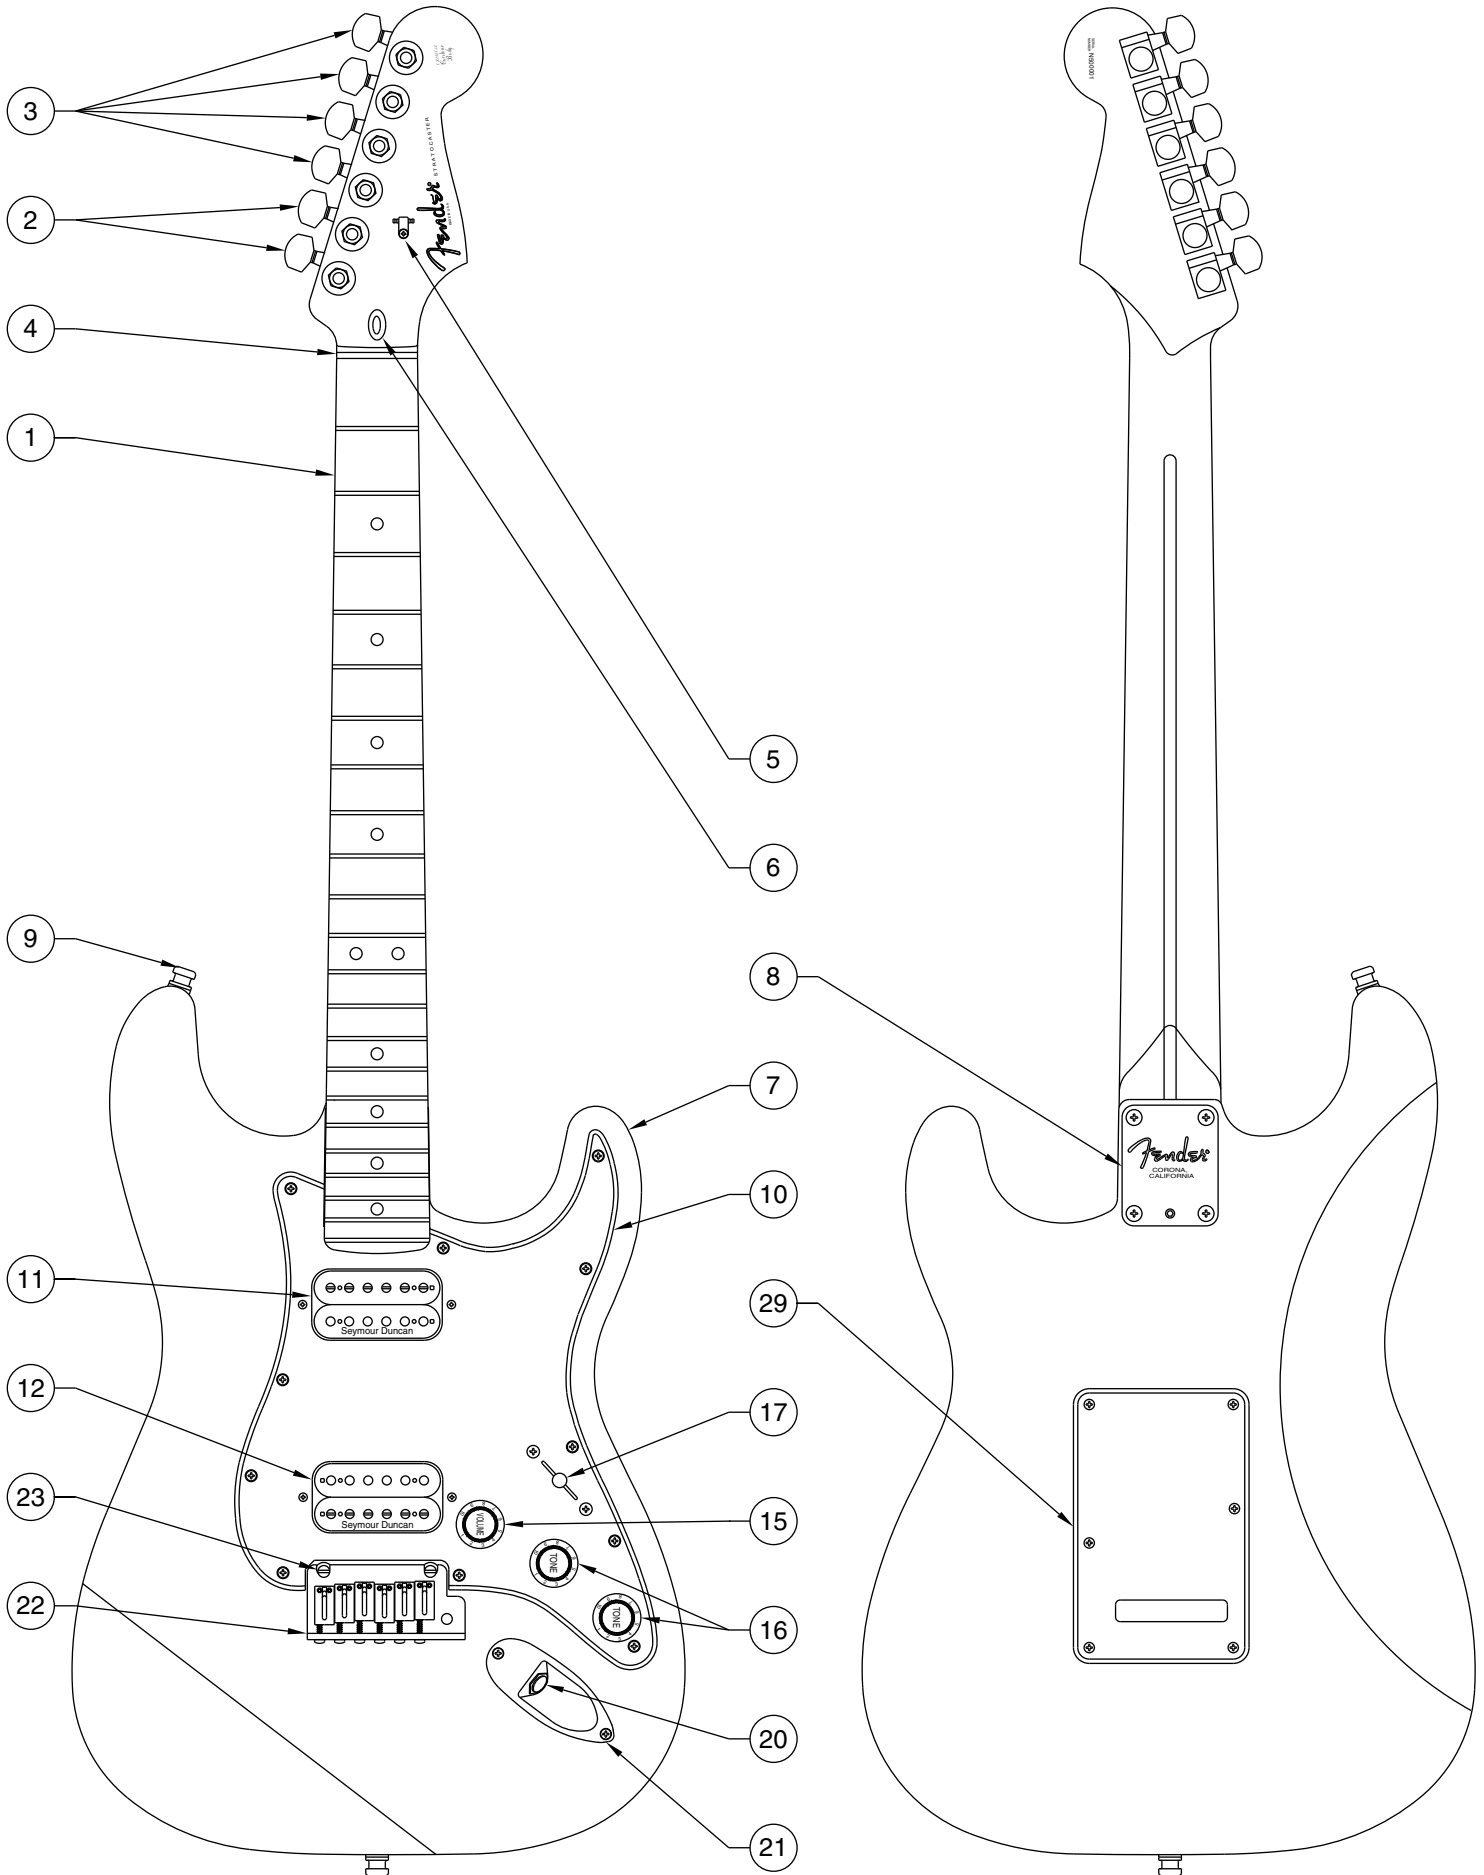

AMERICAN DOUBLE FAT STRATOCASTER 0117200