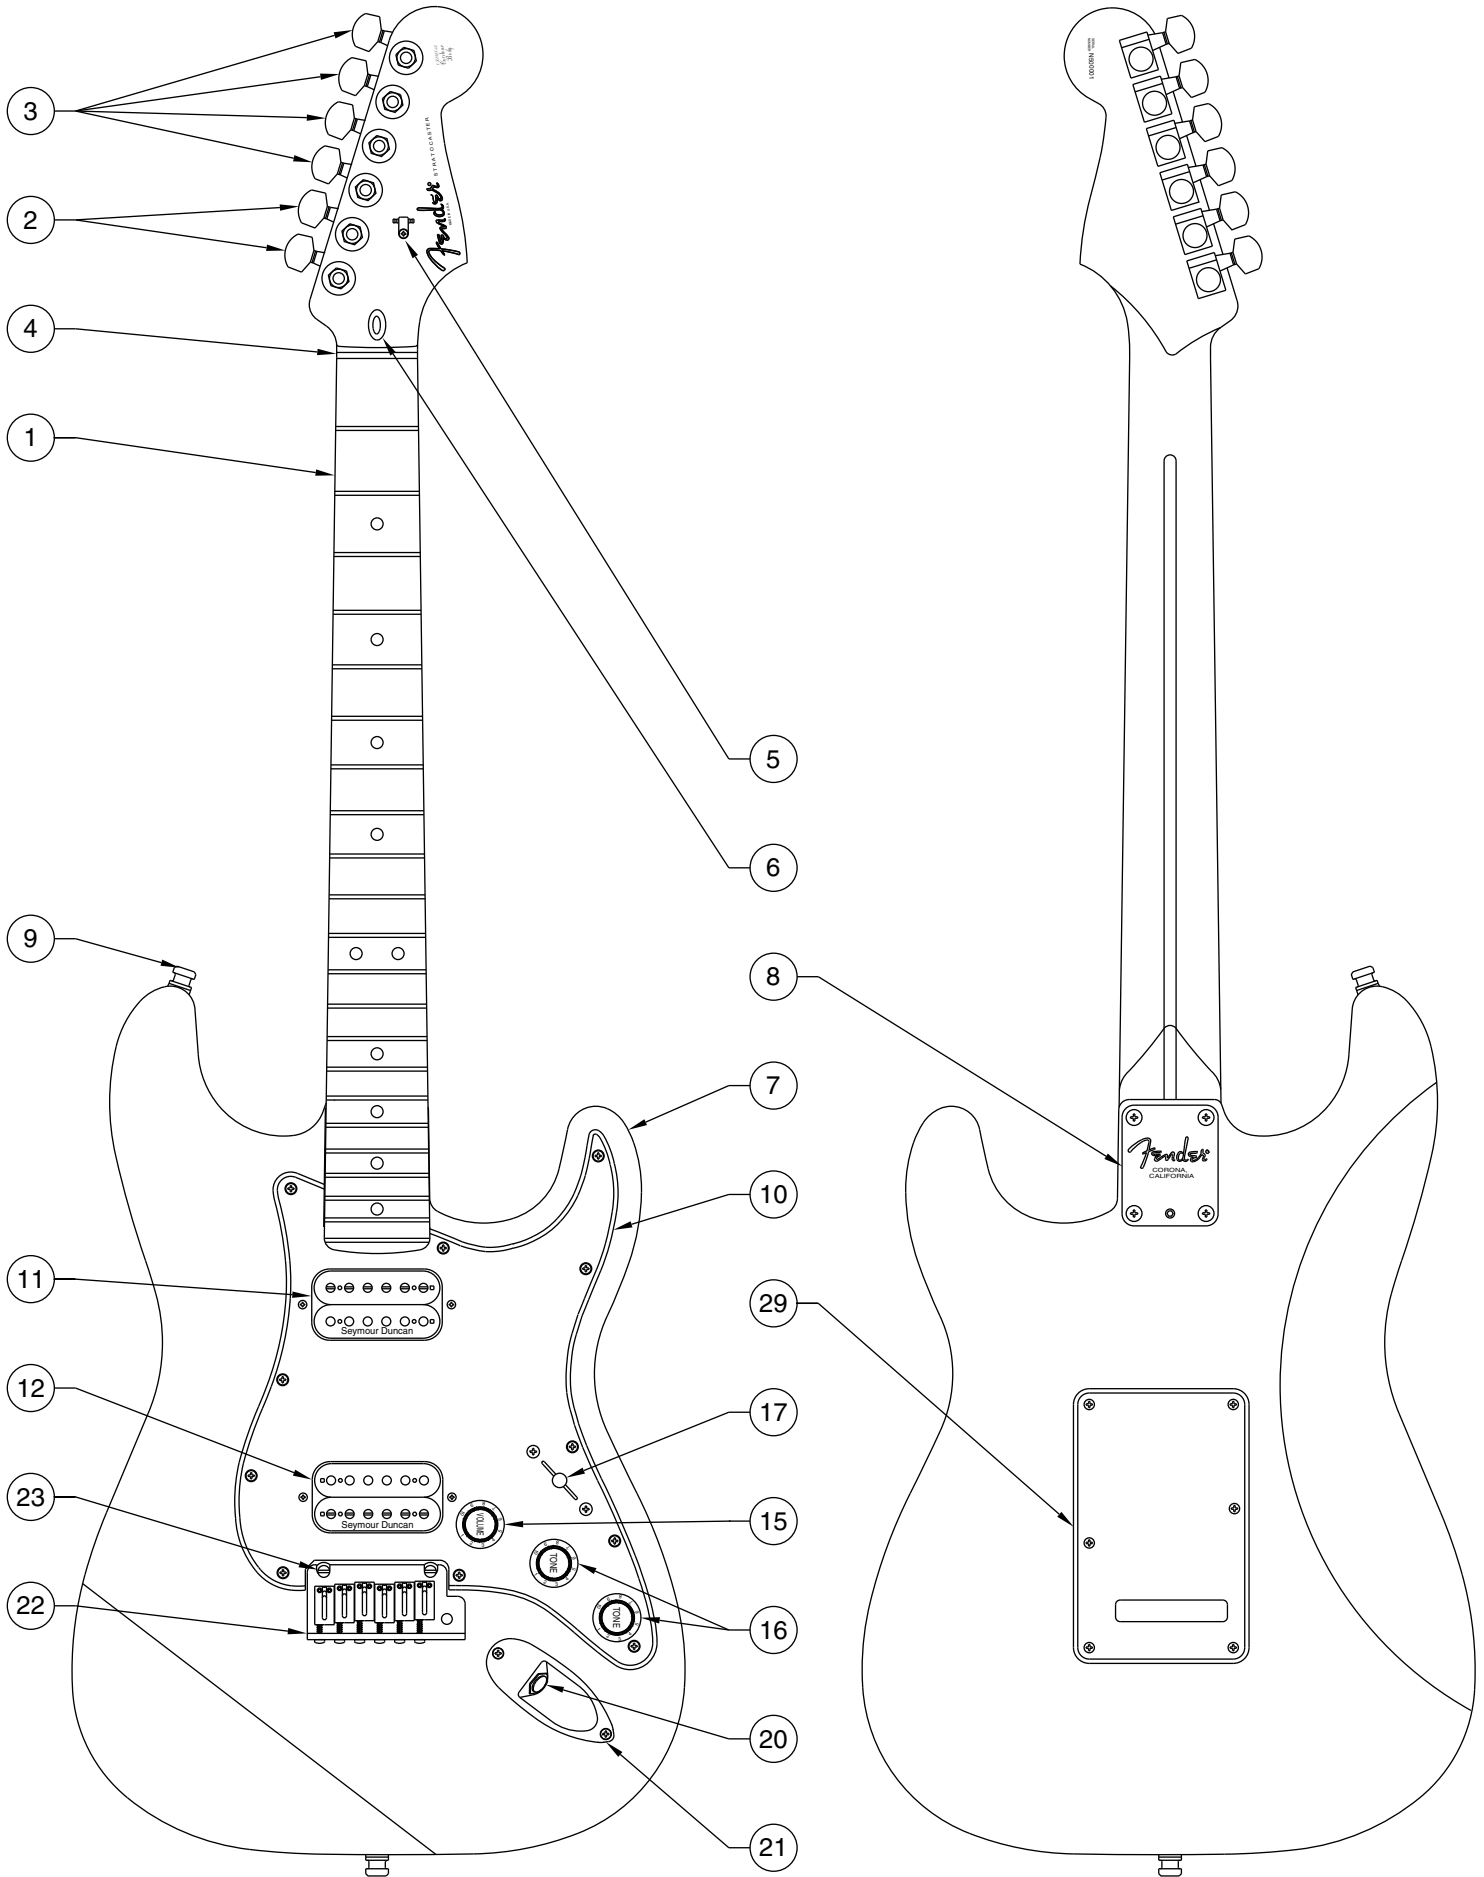

AMERICAN DOUBLE FAT STRATOCASTER 0117200