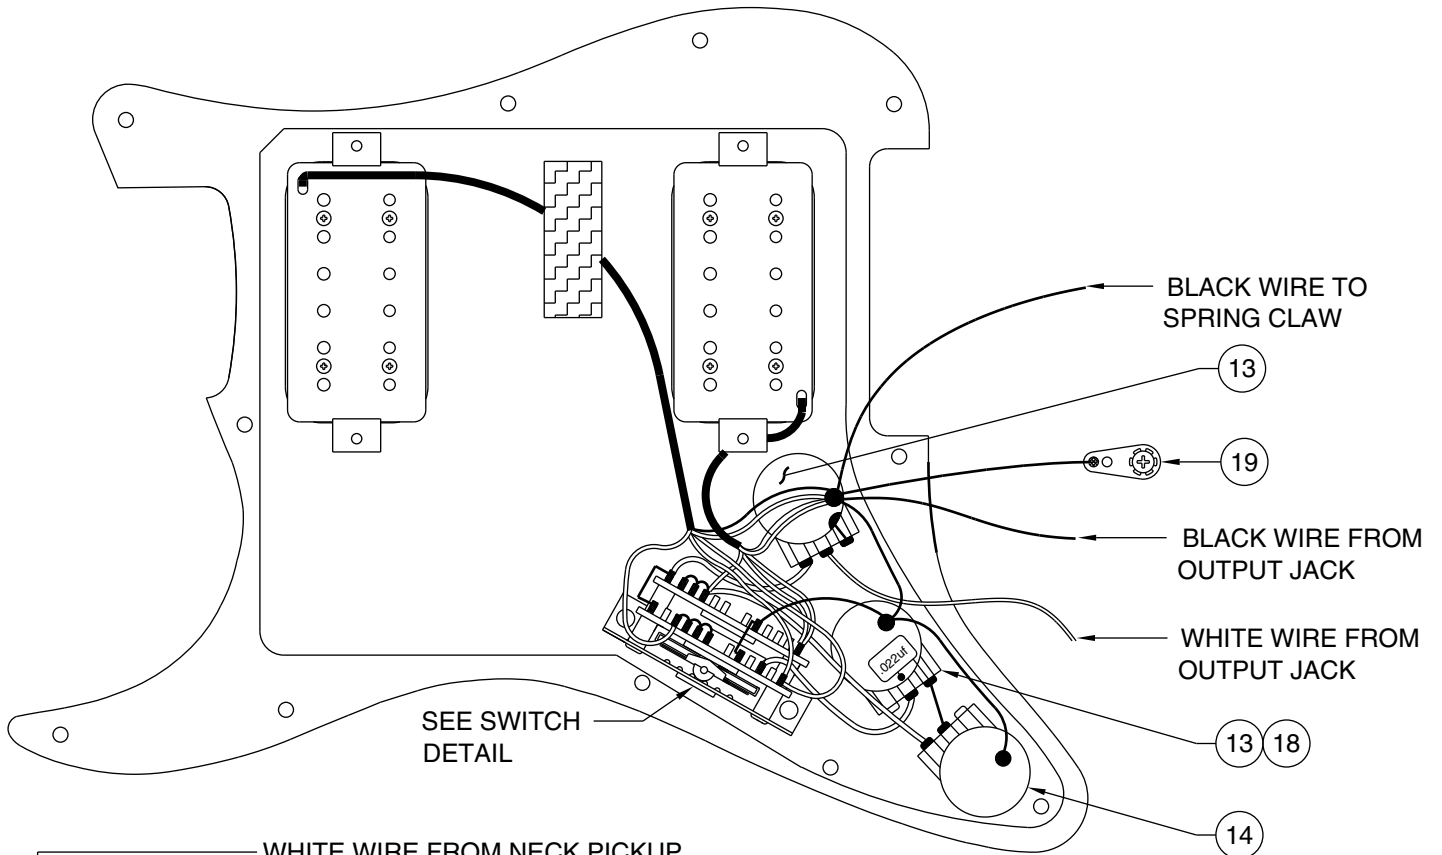

PICKGUARD ASSEMBLY