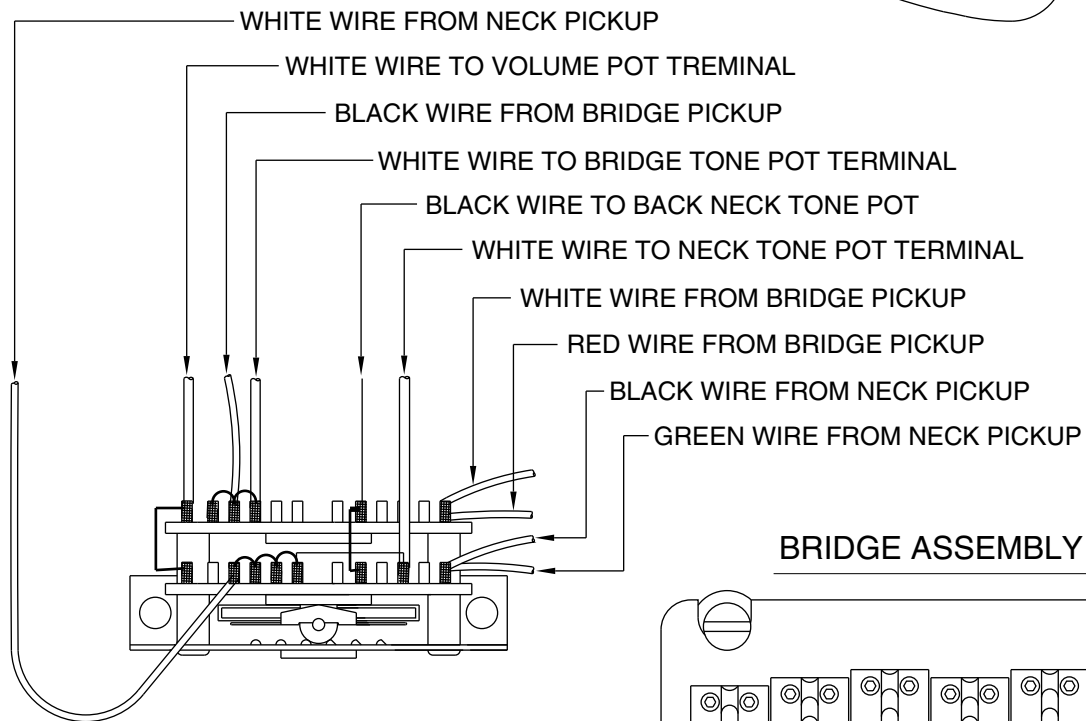

PICKGUARD ASSEMBLY