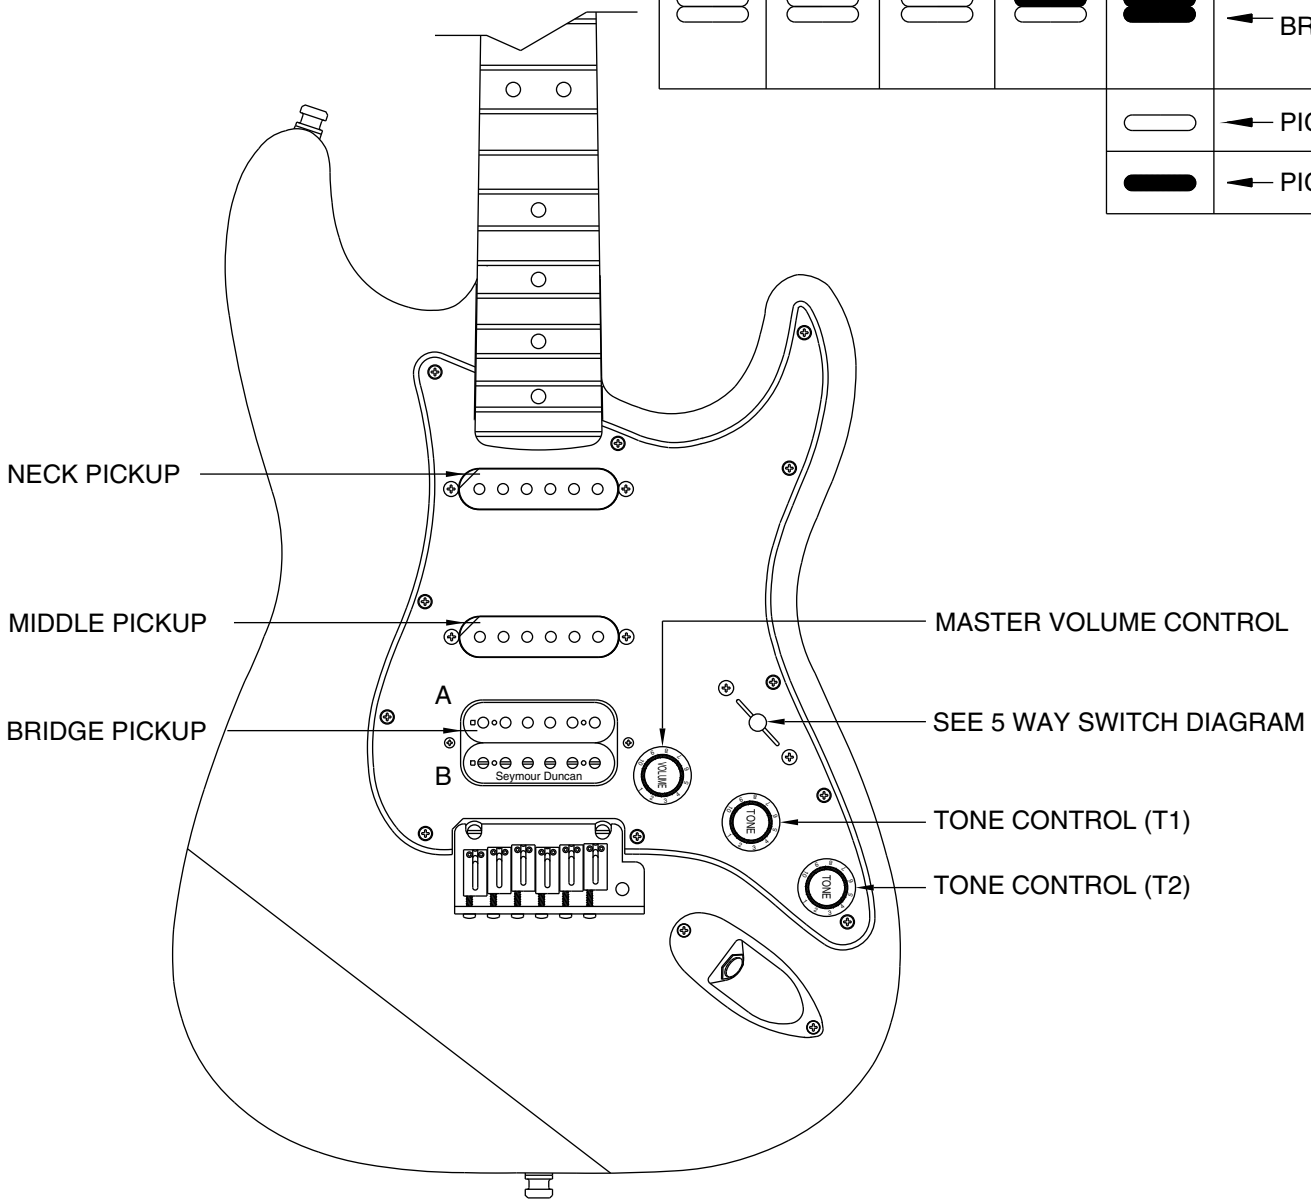

Body Part Number	
0054014500	3 Color Sunburst
0054015501	White Blonde
0054015547	Sienna Sunburst
0056229506	Black
0056229509	Candy Apple Red
0056229544	Shoreline Gold Metallic
0056229545	Teal Green Metallic

SWITCH & CONTROL FUNCTION

5 WAY SWITCH POSITION					
					← 5 WAY SWITCH POSITION
T1	T1	T1	T1	T2	← TONE CONTROL
					← NECK PICKUP
					← MIDDLE PICKUP
					← BRIDGE PICKUP (A) ← BRIDGE PICKUP (B)
	← PICKUP IS OFF				
	← PICKUP IS ON				