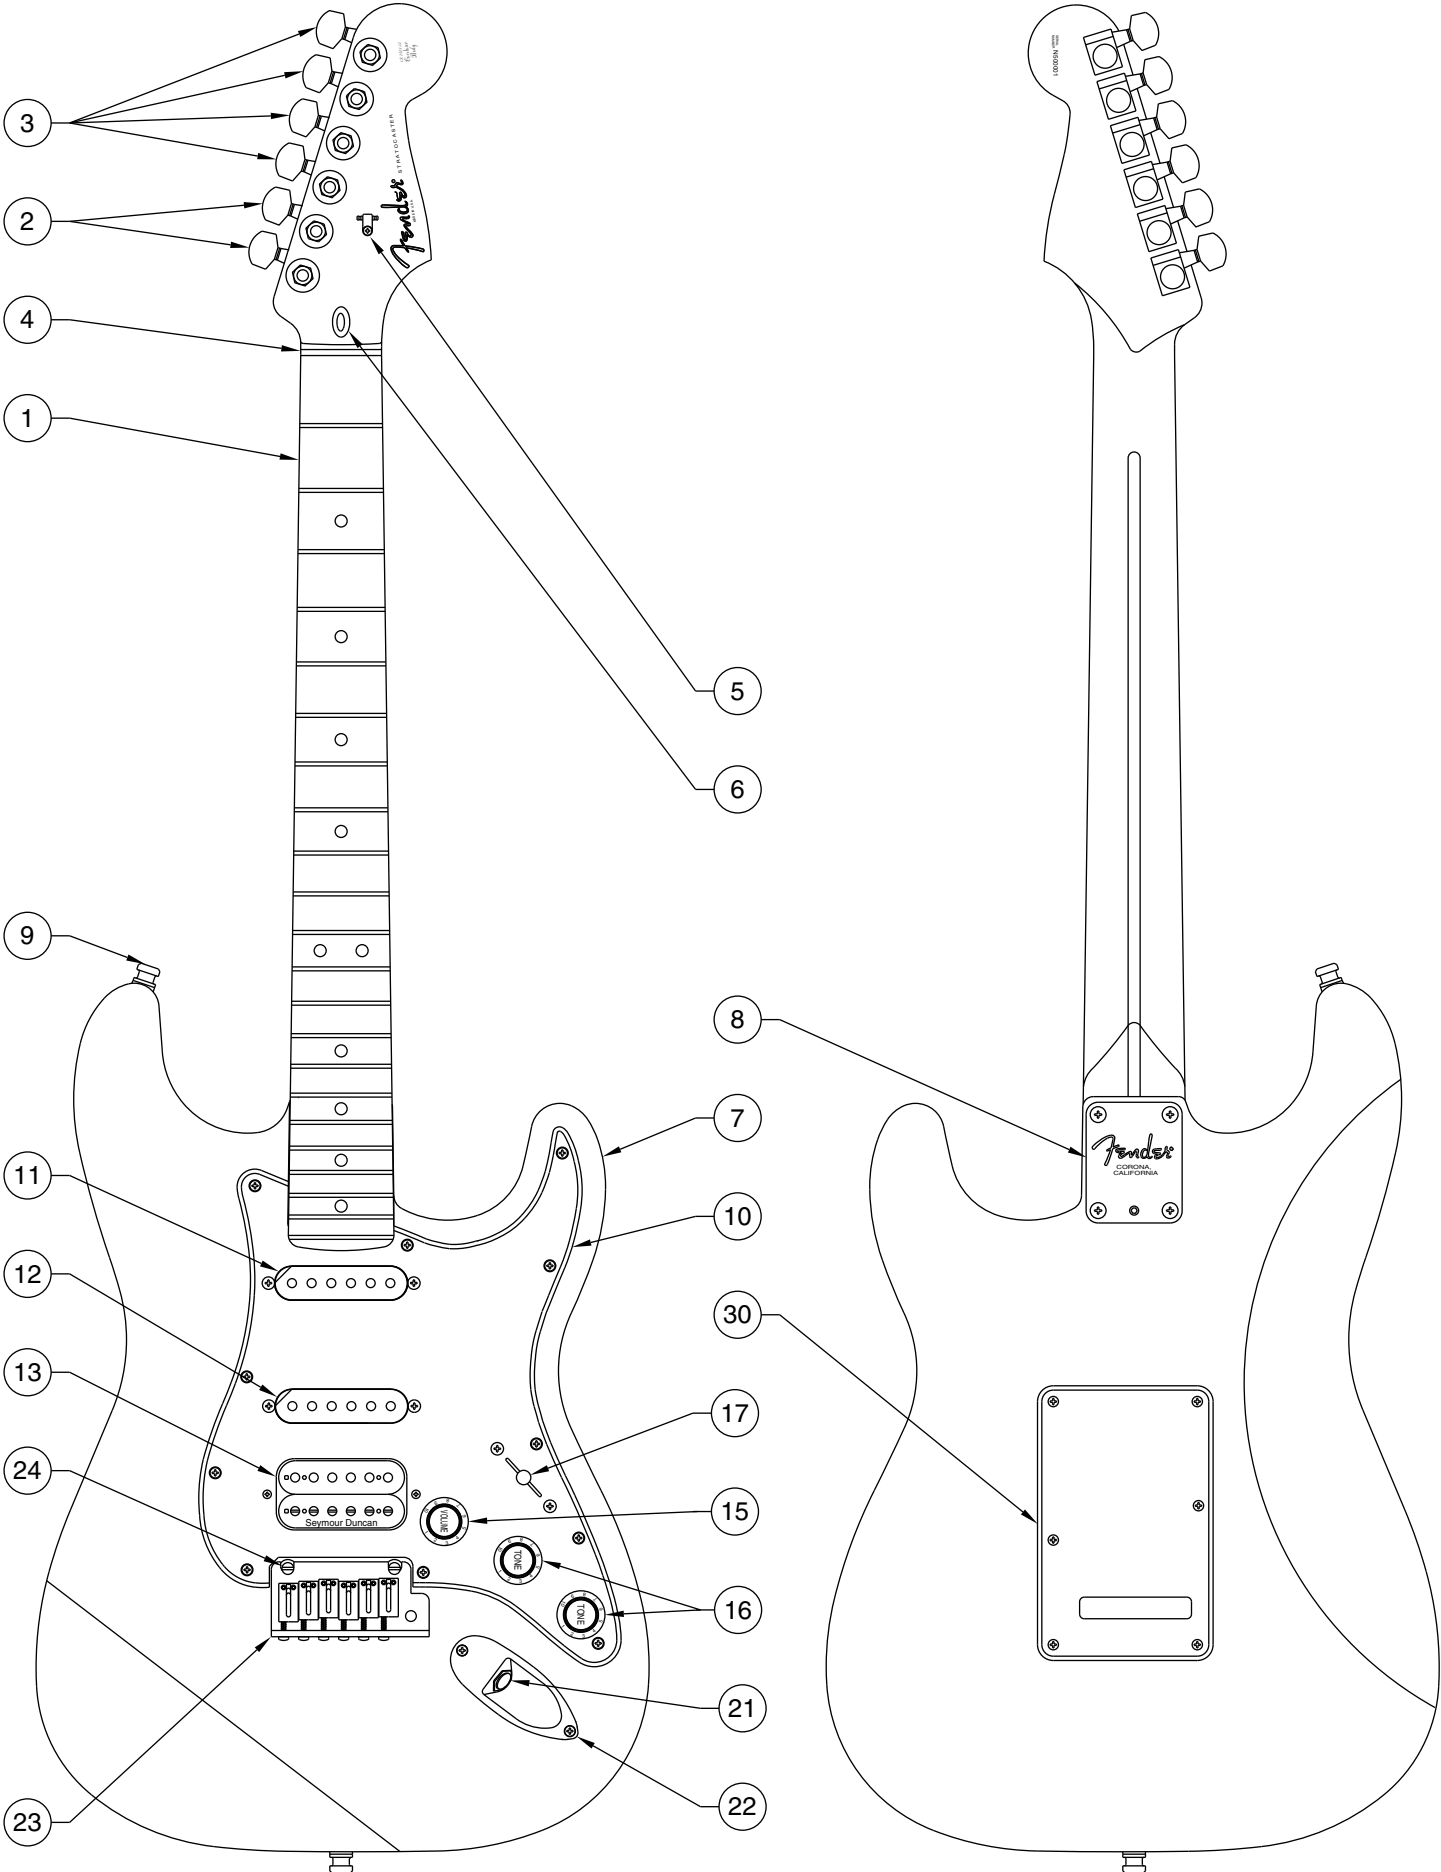

AMERICAN FAT STRAT TEXAS SPECIAL 0117900/7902