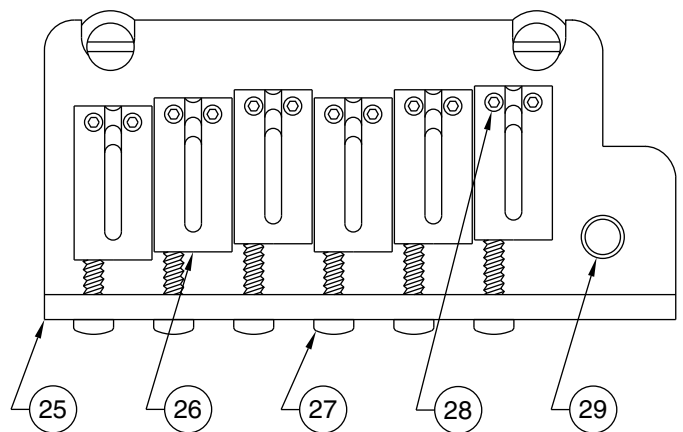

AMERICAN FAT STRAT TEXAS SPECIAL 0117900/7902

PICKGUARD ASSEMBLY

SWITCH WIRING
N.T.S.

BRIDGE ASSEMBLY

AMERICAN FAT STRAT TEXAS SPECIAL 0117900/7902

REF.#	P/N	DESCRIPTION	REF.#	P/N	DESCRIPTION
1	0056216000	Neck, American Stratocaster, M/N	24	0028957000	Pivot Screw
	0056215000	Neck, American Stratocaster, R/W		0028958000	Insert, Pivot Screw
2	0021374000	Tuning Key, W/Bushing	25	0026097000	Bridge Plate
3	0056260000	Tuning Key E,B,G,D, W/Bushing	26	0026099000	Bridge Section, (6)
4	0083675000	Bone Nut	27	0017031000	Intonation Screw, (6)
5	0021537000	String Retainer		0019395000	Intonation Spring, 5&6
	0021405000	Mounting Screw		0019394000	Intonation Spring, 1-4
6	0020810000	Truss Rod Adjustment Nut	28	0026780000	Height Adjustment Screw, 2-5
	0023811000	Truss Rod Adjusting Wrench		0026779000	Height Adjustment Screw, 1&6
7	0056229xxx	Body, Am. Strat., Solid Paint		0018531000	Adjusting Wrench, Saddle Height
	0054014xxx	Body, Am. Strat., Sunburst, Deluxe	29	0012180000	Spring, Tremolo Arm
	0054015xxx	Body, Am. Deluxe Strat., Ash	30	0038964000	Back Plate, Tremolo, Pearl
8	0054038000	Neck Mounting Plate		0049683000	Back Plate, Tremolo, Brown Shell
	0021424000	Mounting Screw		0021407000	Mounting Screw
	0031571000	Tilt Adjustment Screw			
	0023811000	Neck Adjusting Wrench			
9	0021453000	Strap Button			
	0021422000	Mounting Screw			
	0019056000	Felt Washer, Black			
	0020491000	Felt Washer, White			
10	0050164000	Pickguard, Lone Star Strat., Shell			
	0050163000	Pickguard, Lone Star Strat., Pearl			
	0021407000	Mounting Screw			
11	0056245000	Pickup, Neck, Texas Special			
	0048631000	Mounting Screw			
	0036481000	Tubing, Latex Cut			
12	0056246000	Pickup, Middle, Texas Special			
	0048631000	Mounting Screw			
	0036481000	Tubing, Latex Cut			
13	0056249000	Pickup, Bridge, Seymour Duncan			
	0050166000	Mounting Screw			
	0050167000	Spring, Humbucker			
14	0013446000	Control, 250K, (3)			
	0016352000	Mounting Hex Nut			
	0016436000	Lock Washer, Intl			
15	0056254000	Knob, Volume, Parchment			
16	0056255000	Knob, Tone, Parchment, (2)			
17	0050610000	Switch, Lever 5-Position			
	0021417000	Mounting Screw			
	0056253000	Knob, Parchment			
18	0015552000	Capacitor, .05uf			
19	0024832000	Capacitor, .022uf			
20	0012869000	Solder Lug			
	0015116000	Mounting Screw			
21	0021956000	Output Jack			
	0016352000	Mounting Hex Nut			
	0016436000	Lock Washer, Intl			
22	0010280090	Ferrule, Jack			
	0021407000	Mounting Screw			
23	0026095000	Bridge Assembly, '86 Am. Strat			
	0026103000	Arm, Tremolo			
	0056250000	Knob, Tremolo Arm, Parchment			
	0010272100	Claw, Tremolo			
	0015636000	Mounting Screw			
	0018671000	Spring, Tremolo			
	0026098000	Block, Bridge			
	0019656000	Mounting Screw			