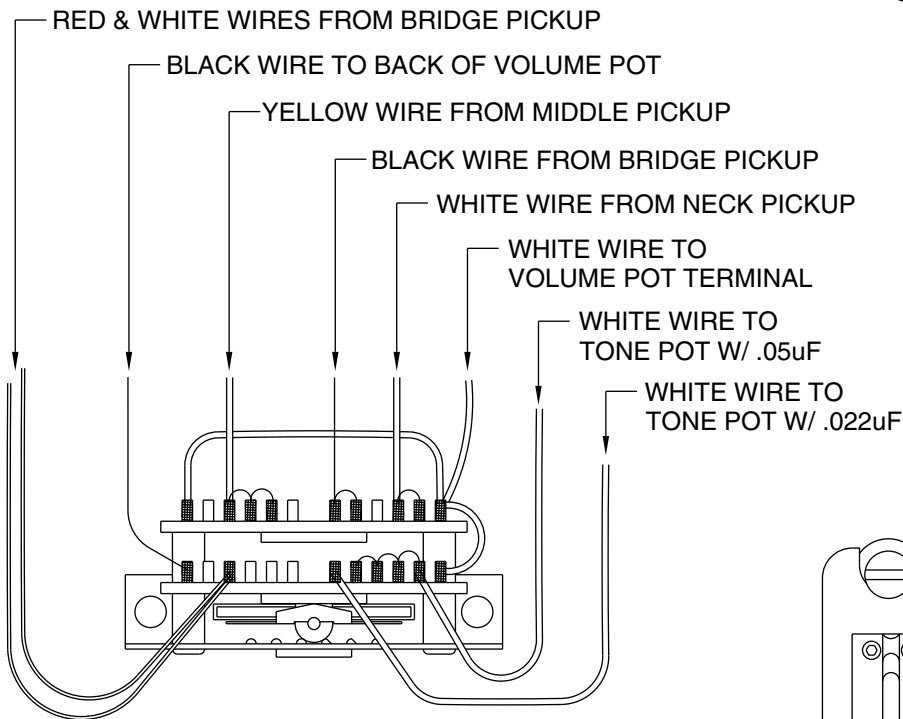

PICKGUARD ASSEMBLY

SWITCH WIRING
N.T.S.