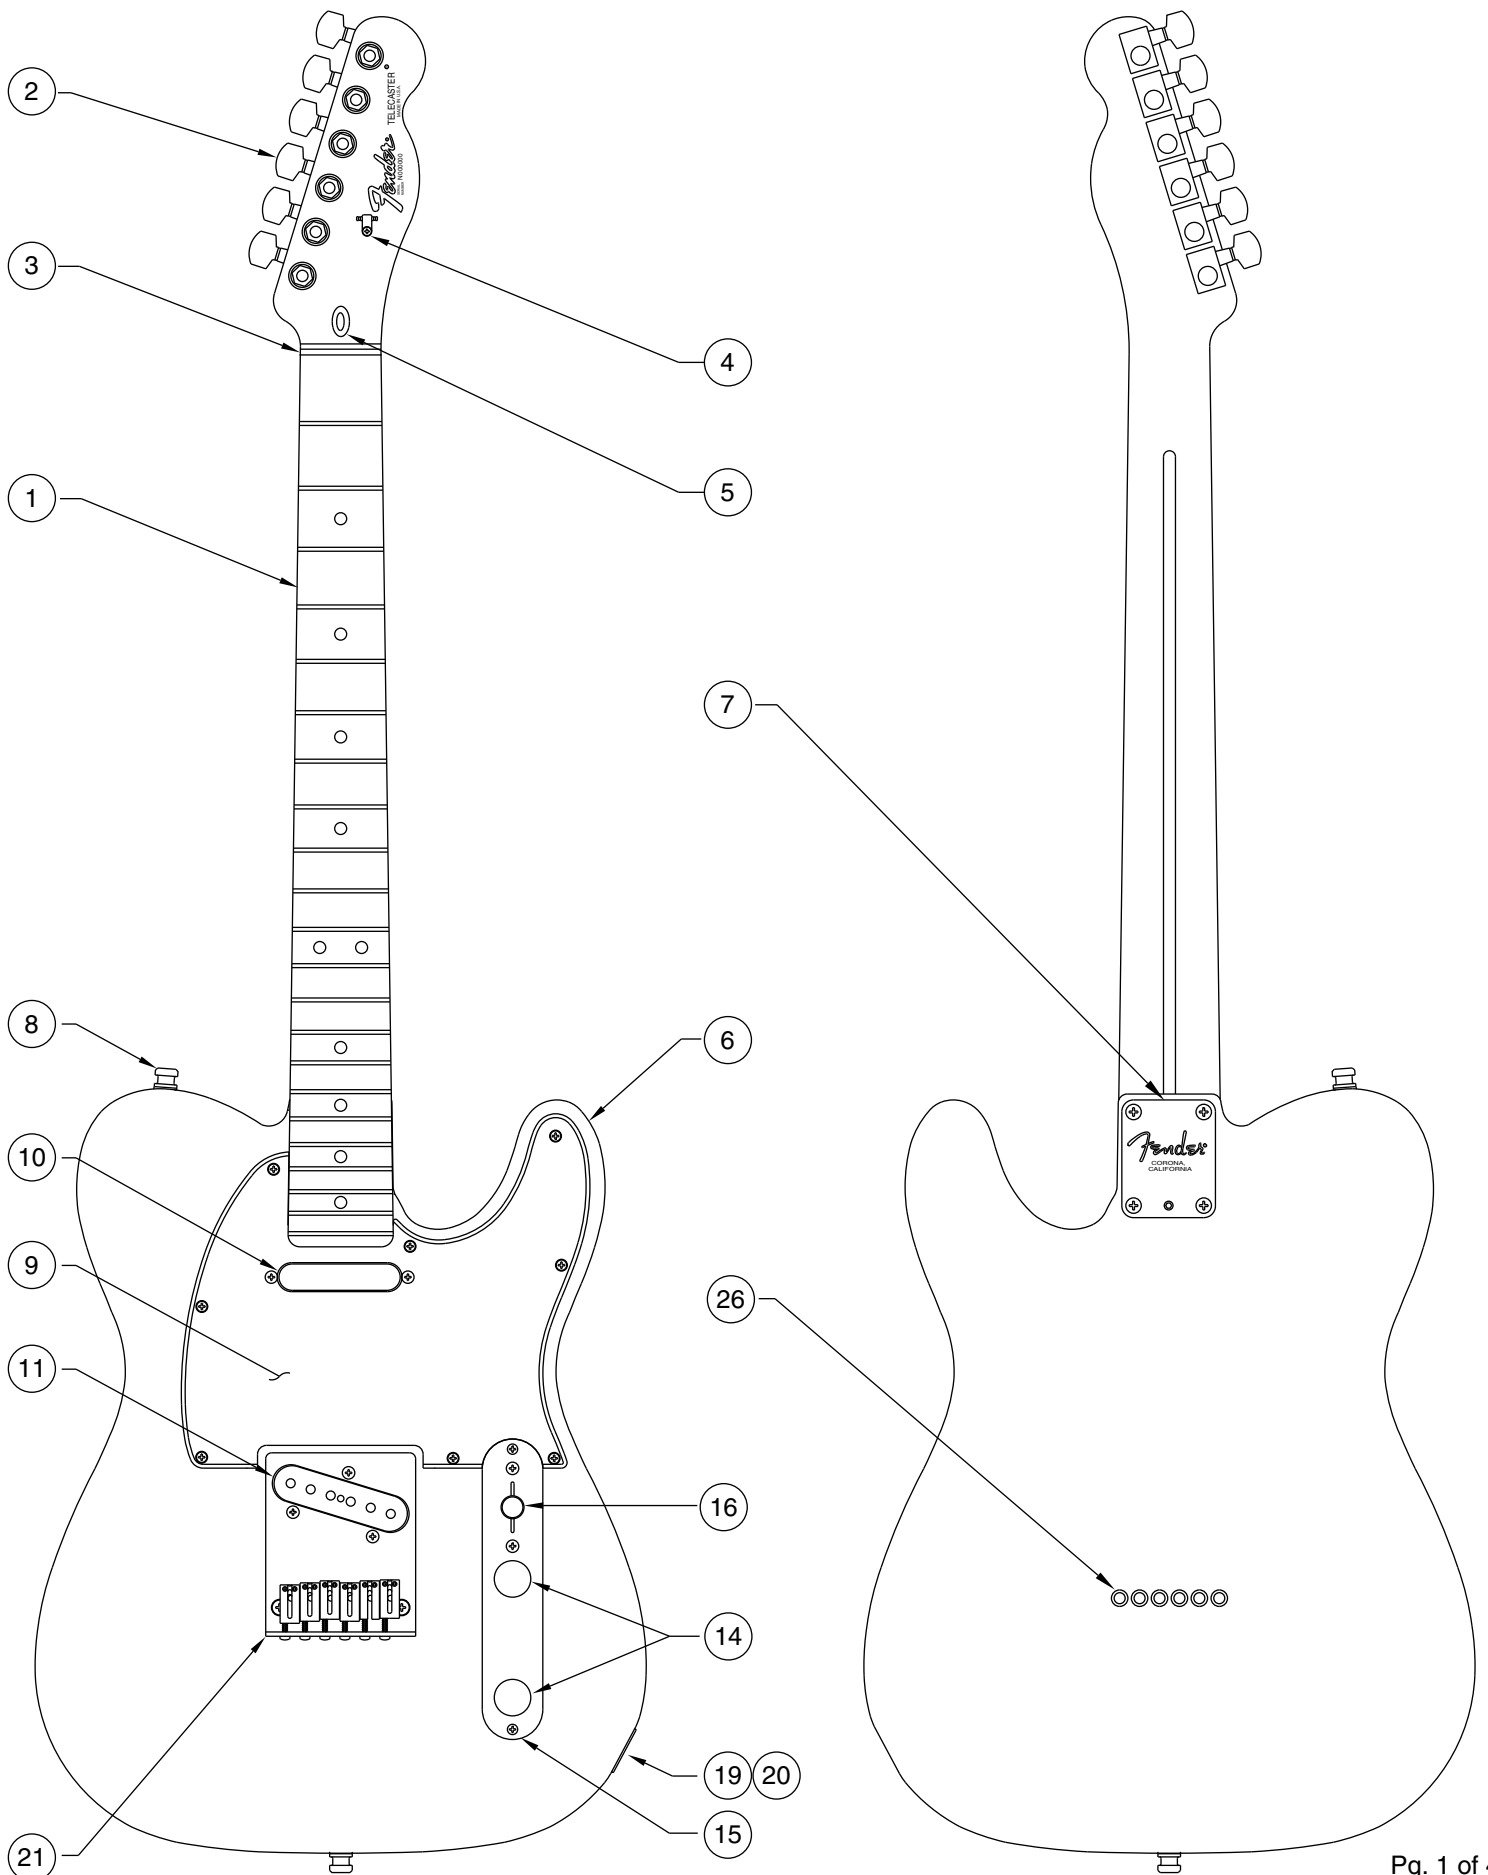

AMERICAN STANDARD TELECASTER 0108400/8402

# AMERICAN STANDARD TELECASTER 0108400/8402

Body Part Number	
0055221500	3 Color Sunburst
0038417521	Natural Ash
0028174505	Olympic White
0028174506	Black
0028174524	Inca Silver
0028174574	Aqua Blue Metallic
0028174593	Purple Metallic

## SWITCH & CONTROL FUNCTION

DETAIL  
3 WAY SWITCH

3 WAY SWITCH POSITION			
			← 3 WAY SWITCH POSITION
T1	T1	T1	← TONE CONTROL
			← NECK PICKUP
			← BRIDGE PICKUP
	PICKUP IS ON		PICKUP IS OFF