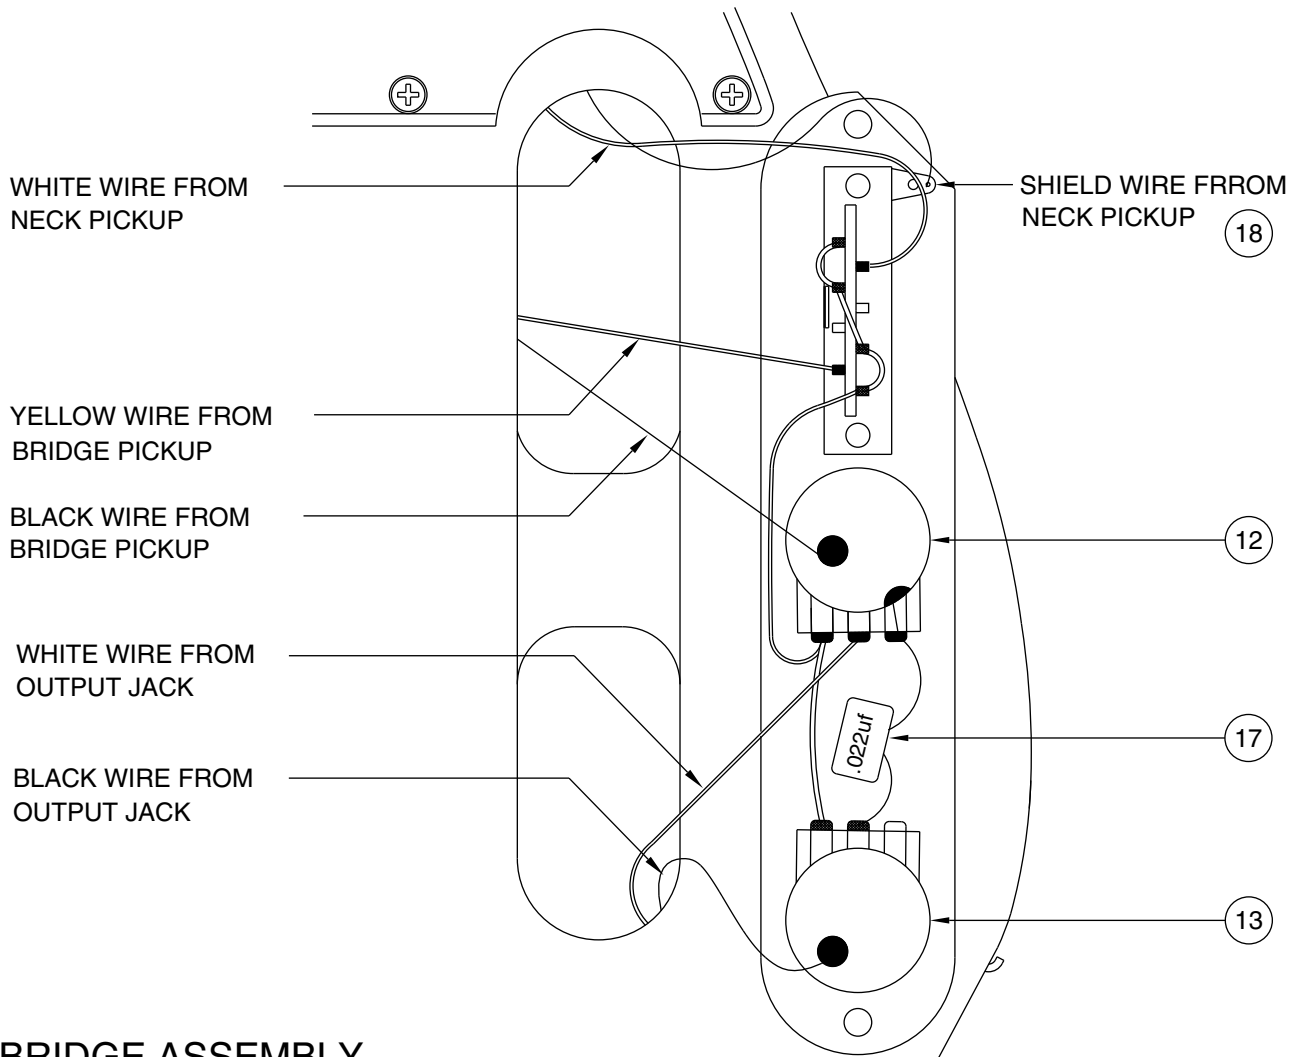

AMERICAN STANDARD TELECASTER 0108400/8402

CONTROL ASSEMBLY

BRIDGE ASSEMBLY