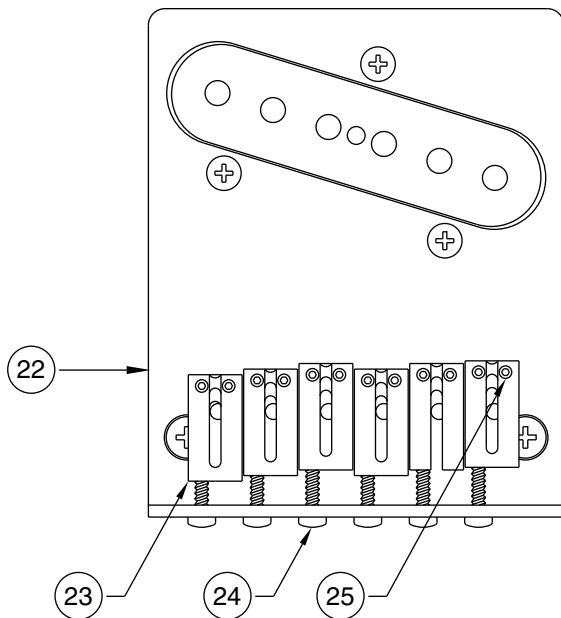

## AMERICAN STANDARD TELECASTER 0108400/8402

REF.#	P/N	DESCRIPTION	REF.#	P/N	DESCRIPTION
1	0028177000	Neck, American Standard Telecaster, M/N	26	0021429000	String Retainer Ferrule
	0028176000	Neck, American Standard Telecaster, R/W			
2	0021374000	Tuning Key, (1) Set, W/Bushing			
3	0083675000	Bone Nut			
4	0021537000	String Retainer			
	0021405000	Mounting Screw			
5	0020810000	Truss Rod Adjustment Nut			
	0023811000	Truss Rod Adjusting Wrench			
6	0028174xxx	Body, Am. Std. Tele., Solid Paint			
	0038417xxx	Body, Am. Std. Tele., Natural Ash			
	0055221xxx	Body, Am. Std. Tele., Sunburst			
7	0054038000	Neck Mounting Plate			
	0021424000	Mounting Screw			
	0031571000	Tilt Adjustment Screw			
	0023811000	Tilt Adjusting Wrench			
8	0021453000	Strap Button			
	0021422000	Mounting Screw			
	0019056000	Felt Washer, Black			
	0020491000	Felt Washer, White			
9	0028178000	Pickguard, Am. Std. Tele., White/Black/White			
	0021407000	Mounting Screw			
10	0050890000	Pickup, Neck, Hot, Am. Std. Tele			
	0021409000	Mounting Screw			
	0039409000	Tubing, Latex Cut			
11	0050888000	Pickup, Bridge, Hot, Am. Std. Tele			
	0048631000	Mounting Screw			
	0036878000	Tubing, Latex Cut			
12	0019064000	Control, 250K, Audio			
	0016352000	Mounting Hex Nut			
	0016436000	Lock Washer, Intl			
13	0050886000	Control, 250K, No Load			
	0016352000	Mounting Hex Nut			
	0016436000	Lock Washer, Intl			
14	0013359000	Knob, Knurled (2)			
	0028897001	Screw Set			
15	0033134060	Control Plate			
	0021407000	Mounting Screw			
16	0053290000	Switch, Lever 3-Position			
	0021413000	Mounting Screw			
	0018359000	Knob, Black			
17	0024832000	Capacitor, .022uf			
18	0012869000	Solder Lug			
	0015116000	Mounting Screw			
19	0021956000	Output Jack			
	0016352000	Mounting Hex Nut			
	0016436000	Lock Washer, Intl			
20	0021452000	Jack Ferrule			
21	0028182000	Bridge Assembly, Telecaster			
	0021373000	Mounting Screw			
	0018531000	Adjusting Wrench, Saddle Height			
22	0028184000	Bridge Plate			
23	0026099000	Bridge Section, (6)			
24	0031913000	Intonation Screw, 5&6			
	0029095000	Intonation Spring, 5&6			
	0017031000	Intonation Screw, 1- 4			
	0029094000	Intonation Spring, 1- 4			
25	0026780000	Height Adjustment Screw, 1&6			
	0018027000	Height Adjustment Screw, 2-5			