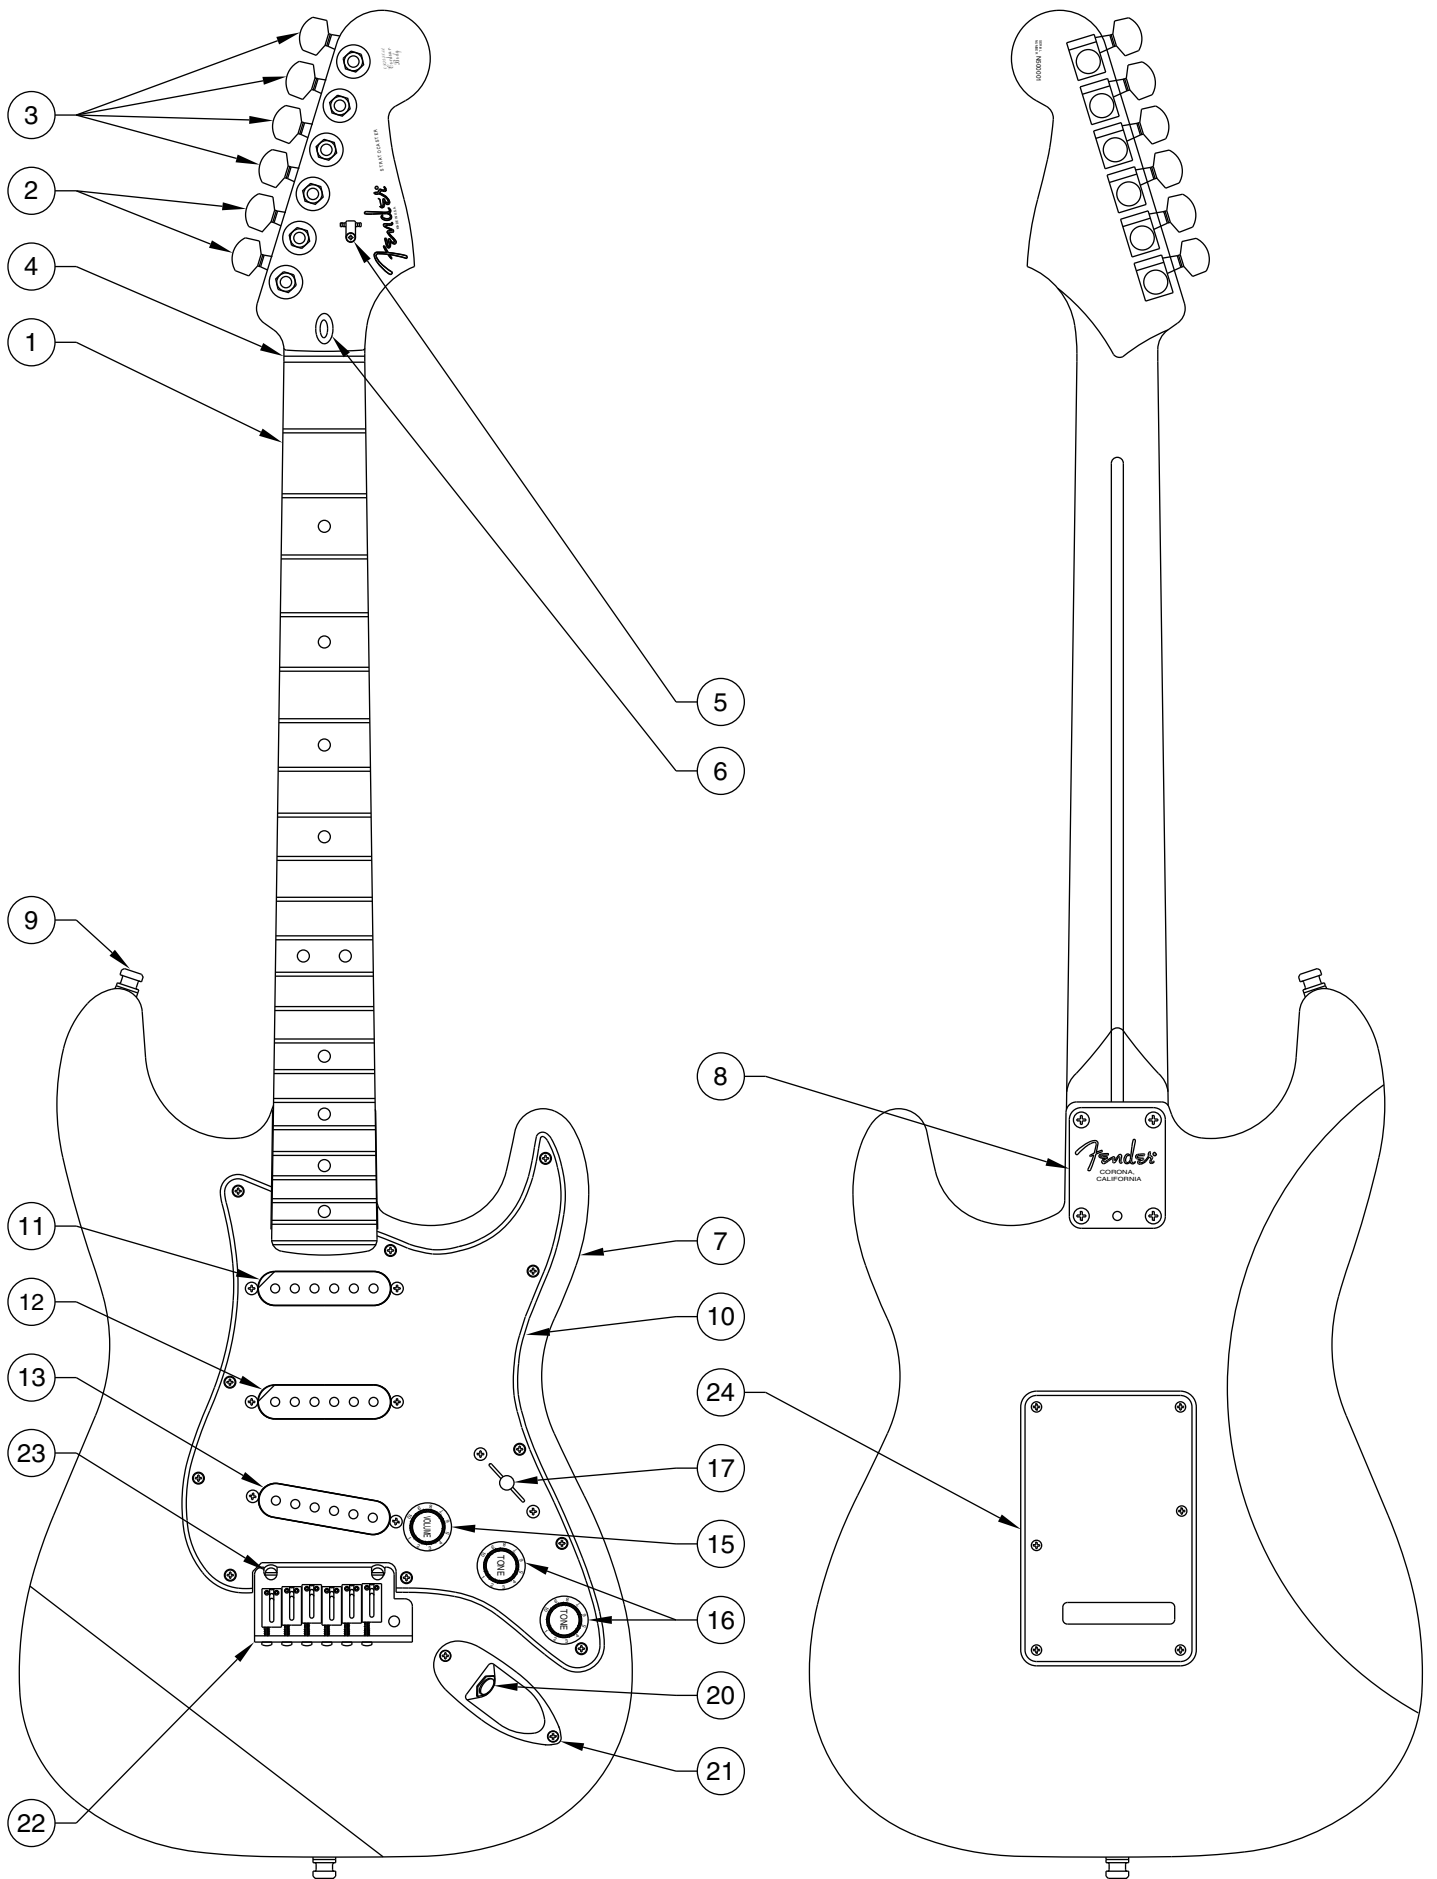

AMERICAN STRAT TEXAS SPECIAL 0117300/7302