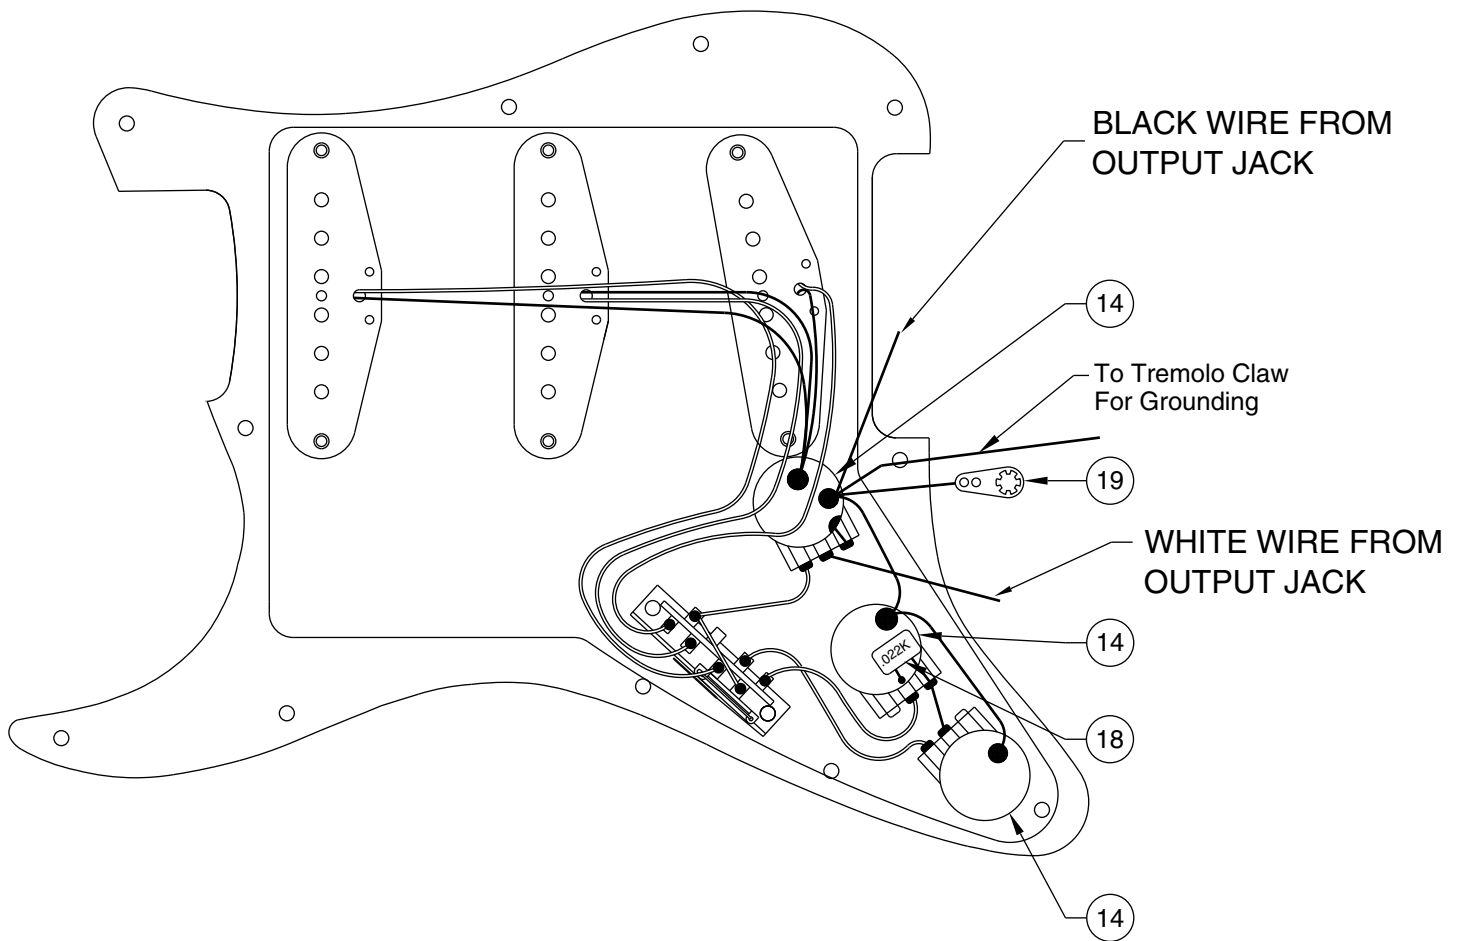

PICKGUARD ASSEMBLY