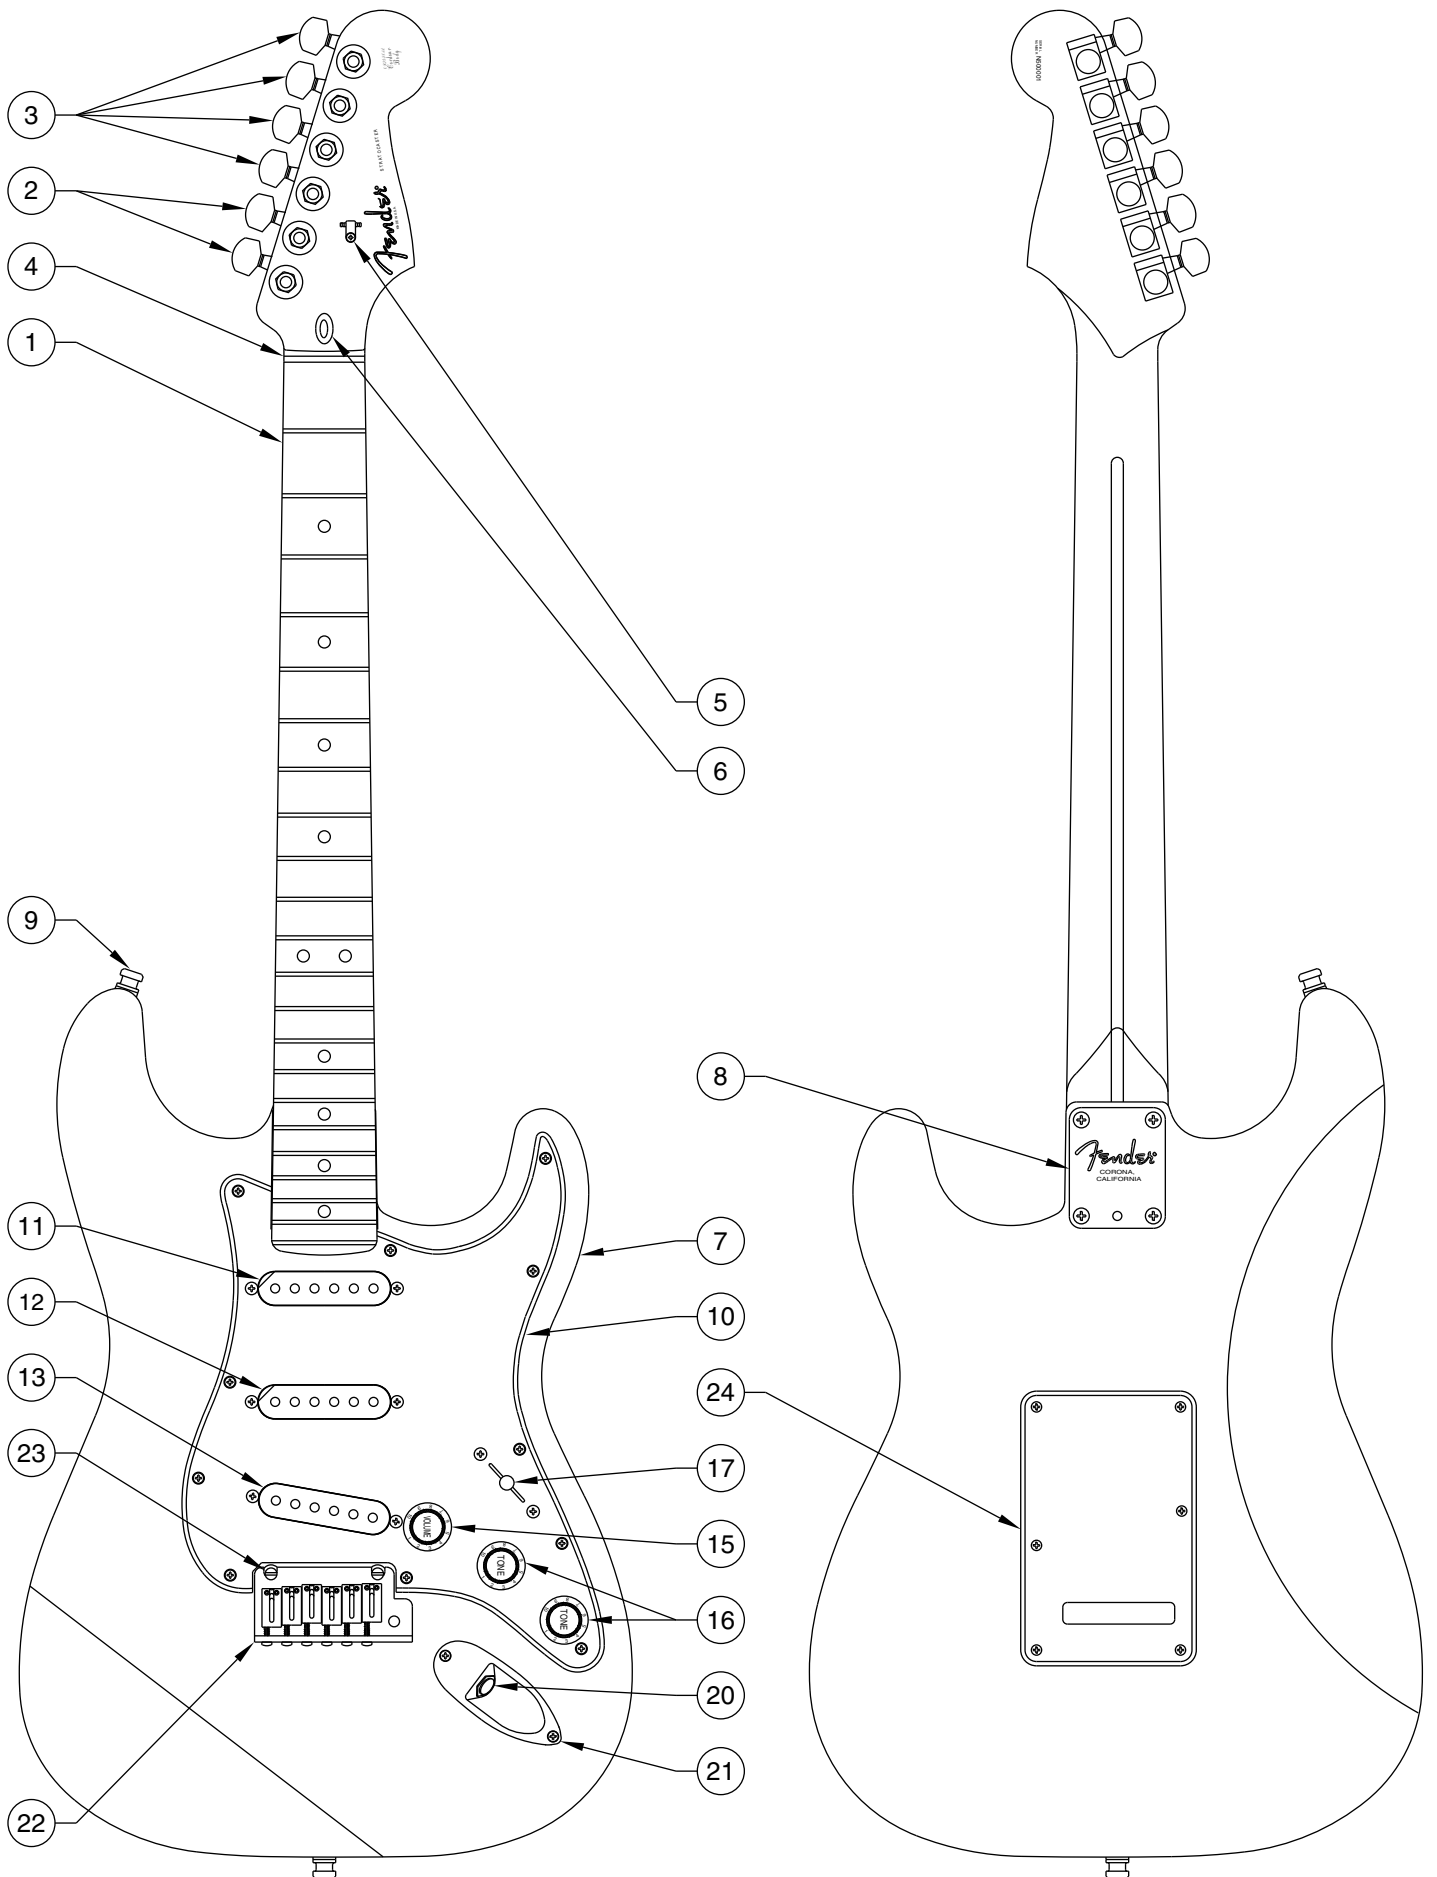

AMERICAN STRAT TEXAS SPECIAL 0117300/7302