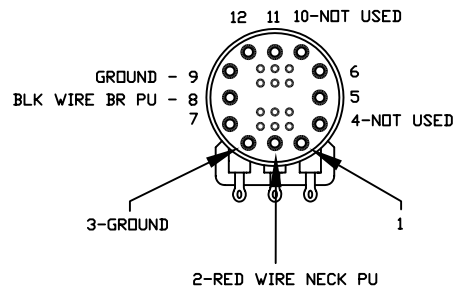

S-1 SWITCH WIRING DETAIL