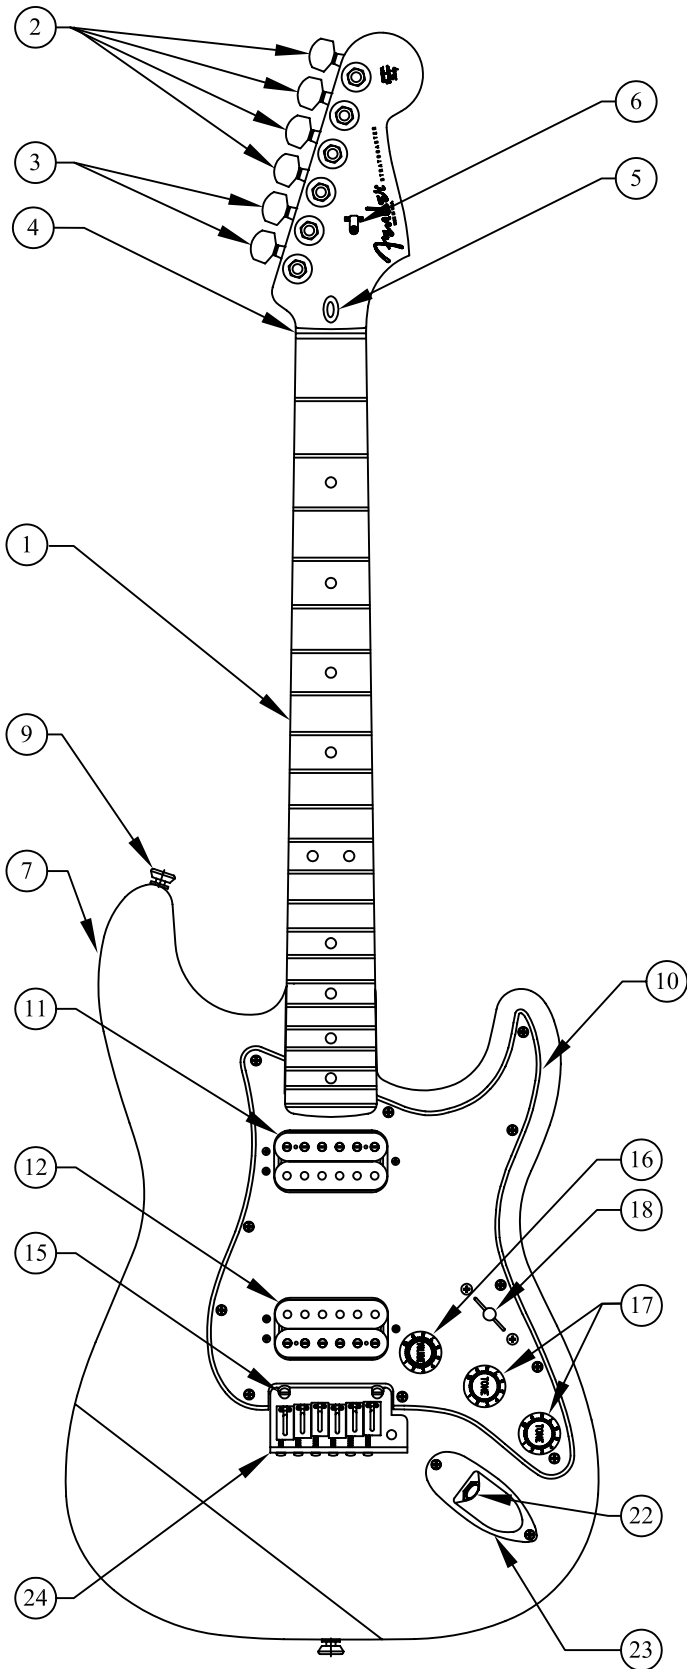

AMERICAN STRATOCASTER® HH, 0117100, R/W

Fender®