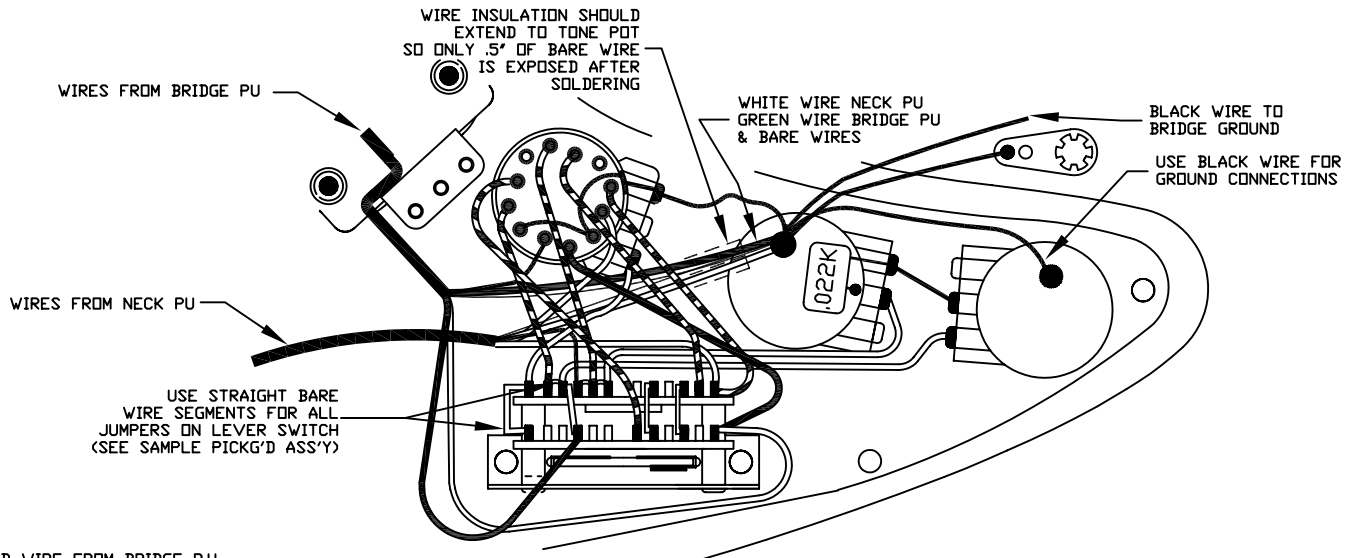

## WIRING DIAGRAM

LEVER SWITCH WIRING DETAIL

S-1 SWITCH WIRING DETAIL

	PICKUP IS ON
	PICKUP IS OFF
<i>A</i>	PICKUP (NECK)
<i>B</i>	PICKUP (MIDDLE)

INDICATES POSITION OF 5 WAY SWITCH