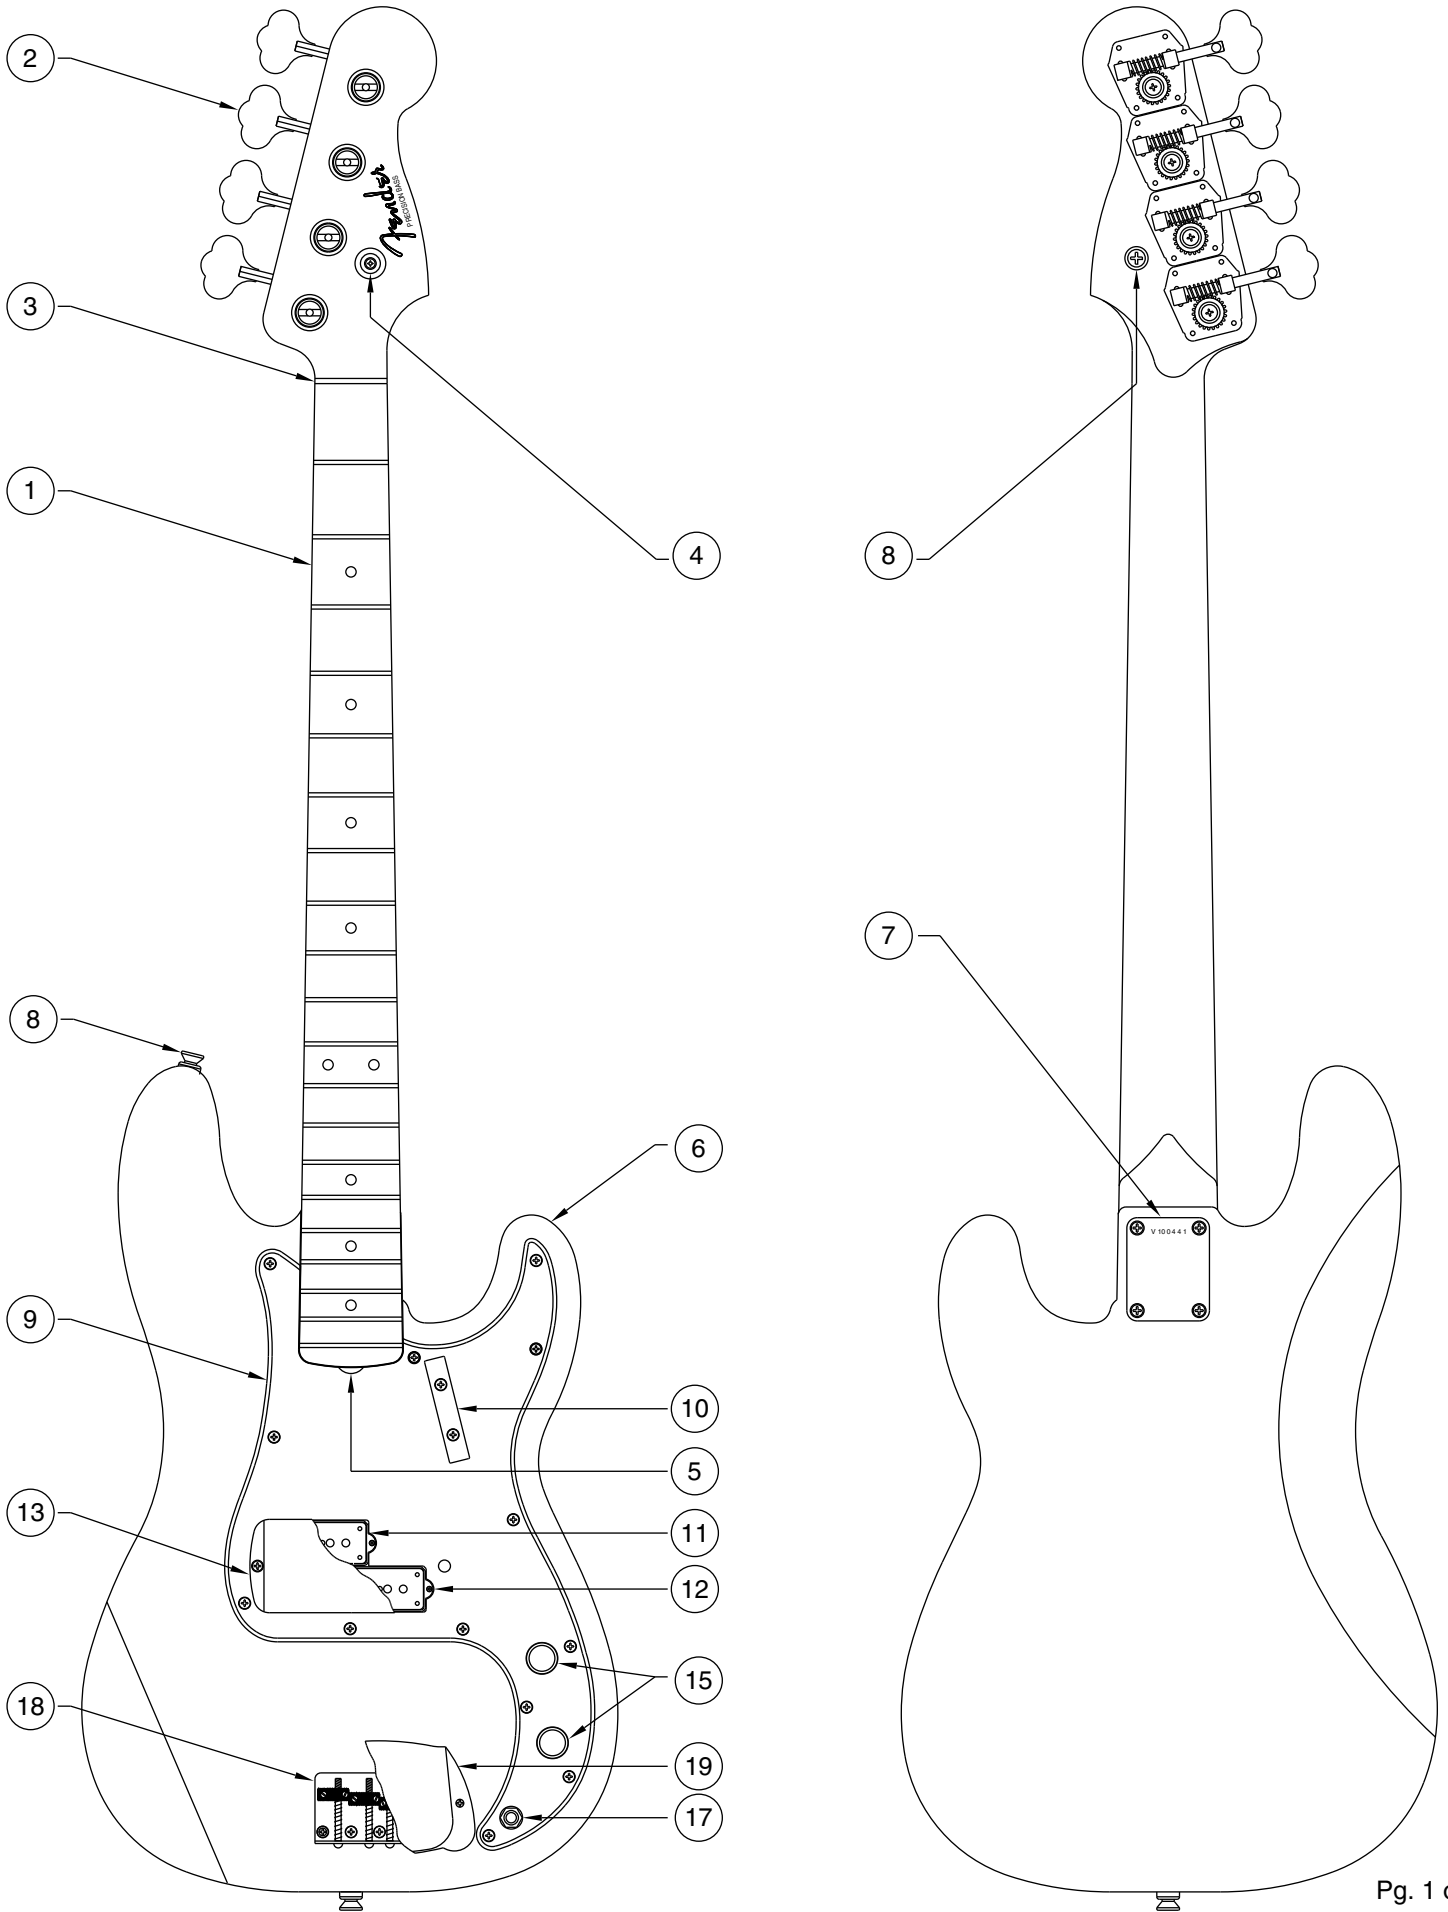

'62 AMERICAN VINTAGE PRECISION BASS 0190116

PICKGUARD ASSEMBLY

BRIDGE ASSEMBLY

## '62 AMERICAN VINTAGE PRECISION BASS 0190116

REF.#	P/N	DESCRIPTION
1	0054114000	Neck, '62 American Vintage Precision Bass, RW
2	0019467000	Tuning Key, (1) Set
	0019509000	Bushing
	0011357000	Mounting Screw
3	0083675000	Bone Nut
4	0013235000	String Retainer
	0015578000	Mounting Screw
5	0012252000	Truss Rod Adjustment Nut
6	0019724xxx	Body, '62 Am. Vintage P-Bass, Solid Color
7	0019647000	Neck Mounting Plate
	0015636000	Mounting Screw
8	0012344000	Strap Button
	0016188000	Mounting Screw
	0019673000	Mounting Screw (Neck)
9	0019488000	Pickguard, '62 P-Bass "Shell"
	0054079000	Pickguard, '62 P Bass "Mint Green"
	0015578000	Mounting Screw
10	0018614000	Thumb Rest
	0015610000	Mounting Screw
11	0039941000	Pickup, Neck, '62 Am.Vintage P-Bass
	0016840000	Pickup Cover
	0027035000	Mounting Screw
	0017333000	Foam Block Weatherstrip
12	0039933000	Pickup, Bridge, '62 Am.Vintage P-Bass
	0016840000	Pickup Cover
	0027035000	Mounting Screw
	0017333000	Foam Block Weaeherstrip
13	0010116070	Pickup Cover, (Kit)
	0015578000	Mounting Screw
14	0019064000	Control, 250K, Audio, (2)
	0016352000	Mounting Hex Nut
	0022384000	Lock Washer, Intl
15	0013359000	Knob, Knurled, (2)
	0028897001	Set Screw
16	0021022000	Capacitor, .1uf
17	0021956000	Output Jack
	0016352000	Mounting Hex Nut
	0031153000	Flat Washer
	0016436000	Lock Washer, Intl
18	0019657000	Bridge Assembly, '62 Am.Vintage P-Bass
	0015610000	Mounting Screw
19	0010108000	Bridge Cover, (Kit)
	0015578000	Mounting Screw
20	0010538070	Bridge Plate
21	0019469000	Bridge Section, (4)
22	0015842000	Intonation, Screw, (4)
	0018689000	Intonation, Spring, (4)
23	0016105000	Height Adjustment Screw, (8)

Body Part Number	
0019724500	3 Color Sunburst
0019724505	Olympic White
0019724506	Black
0019724540	Fiesta Red

'62 AMERICAN VINTAGE PRECISION BASS 0190116

CONTROL FUNCTION