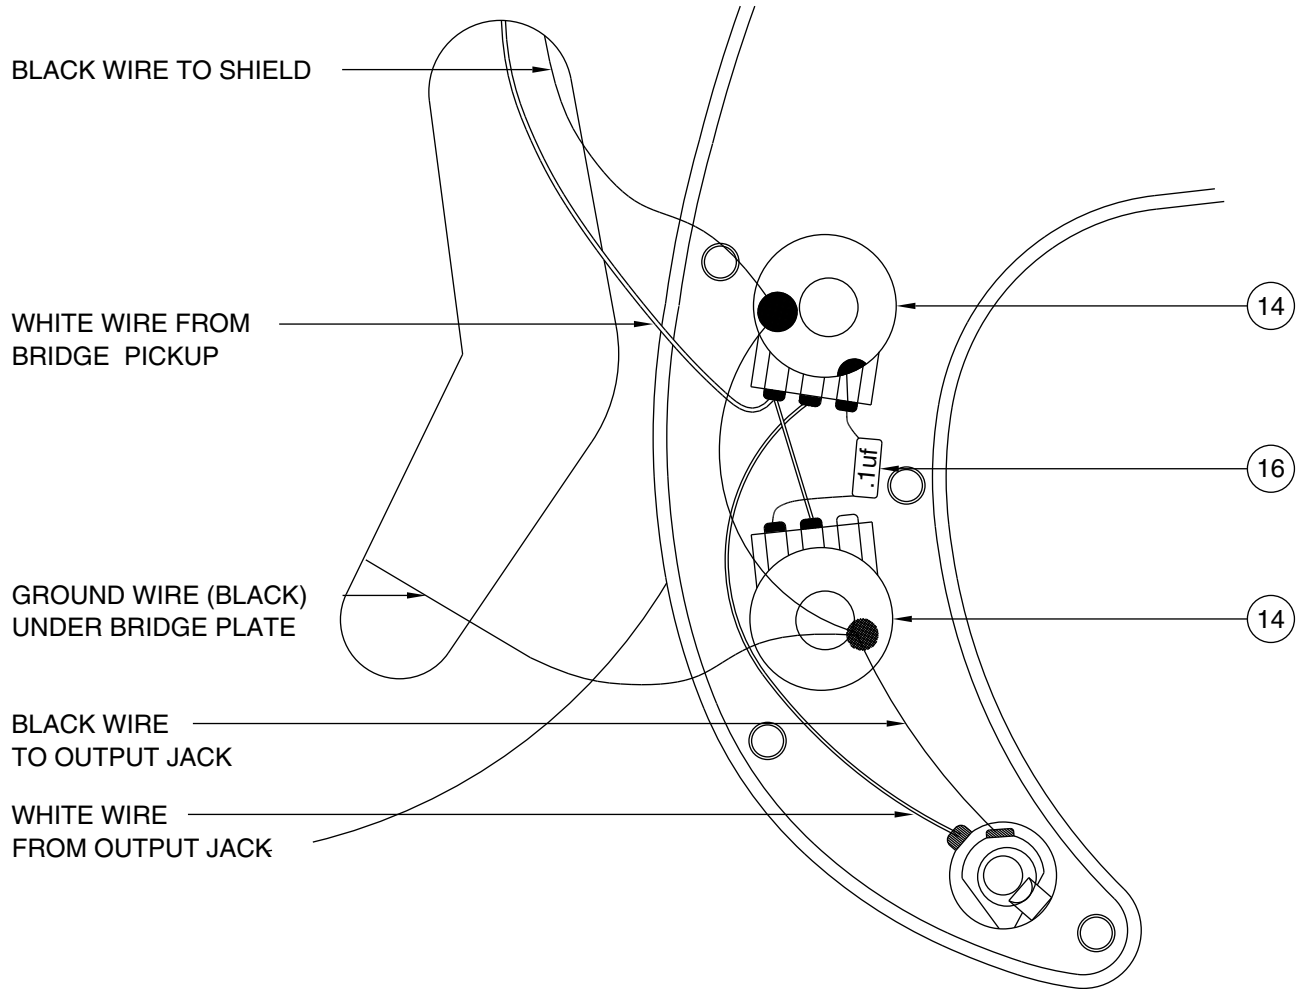

'62 AMERICAN VINTAGE PRECISION BASS 0190116

PICKGUARD ASSEMBLY

BRIDGE ASSEMBLY

## '62 AMERICAN VINTAGE PRECISION BASS 0190116

REF.#	P/N	DESCRIPTION
1	0054114000	Neck, '62 American Vintage Precision Bass, RW
2	0019467000	Tuning Key, (1) Set
	0019509000	Bushing
	0011357000	Mounting Screw
3	0083675000	Bone Nut
4	0013235000	String Retainer
	0015578000	Mounting Screw
5	0012252000	Truss Rod Adjustment Nut
6	0019724xxx	Body, '62 Am. Vintage P-Bass, Solid Color
7	0019647000	Neck Mounting Plate
	0015636000	Mounting Screw
8	0012344000	Strap Button
	0016188000	Mounting Screw
	0019673000	Mounting Screw (Neck)
9	0019488000	Pickguard, '62 P-Bass "Shell"
	0054079000	Pickguard, '62 P Bass "Mint Green"
	0015578000	Mounting Screw
10	0018614000	Thumb Rest
	0015610000	Mounting Screw
11	0039941000	Pickup, Neck, '62 Am.Vintage P-Bass
	0016840000	Pickup Cover
	0027035000	Mounting Screw
	0017333000	Foam Block Weatherstrip
12	0039933000	Pickup, Bridge, '62 Am.Vintage P-Bass
	0016840000	Pickup Cover
	0027035000	Mounting Screw
	0017333000	Foam Block Weaeherstrip
13	0010116070	Pickup Cover, (Kit)
	0015578000	Mounting Screw
14	0019064000	Control, 250K, Audio, (2)
	0016352000	Mounting Hex Nut
	0022384000	Lock Washer, Intl
15	0013359000	Knob, Knurled, (2)
	0028897001	Set Screw
16	0021022000	Capacitor, .1uf
17	0021956000	Output Jack
	0016352000	Mounting Hex Nut
	0031153000	Flat Washer
	0016436000	Lock Washer, Intl
18	0019657000	Bridge Assembly, '62 Am.Vintage P-Bass
	0015610000	Mounting Screw
19	0010108000	Bridge Cover, (Kit)
	0015578000	Mounting Screw
20	0010538070	Bridge Plate
21	0019469000	Bridge Section, (4)
22	0015842000	Intonation, Screw, (4)
	0018689000	Intonation, Spring, (4)
23	0016105000	Height Adjustment Screw, (8)

Body Part Number	
0019724500	3 Color Sunburst
0019724505	Olympic White
0019724506	Black
0019724540	Fiesta Red

'62 AMERICAN VINTAGE PRECISION BASS 0190116

CONTROL FUNCTION