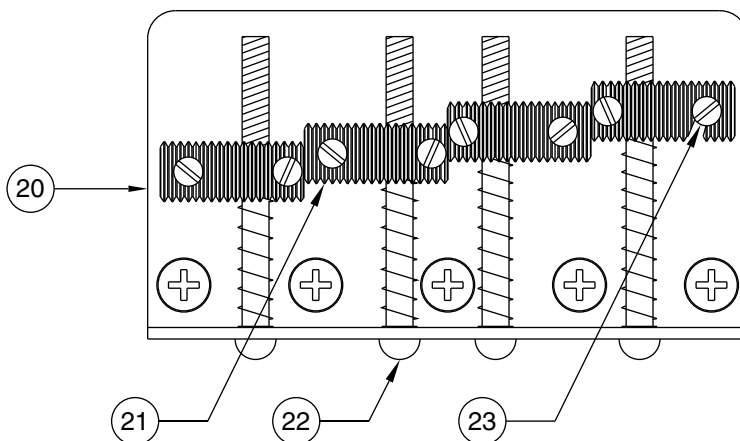

## '62 AMERICAN VINTAGE PRECISION BASS 0190116

REF.#	P/N	DESCRIPTION
1	0054114000	Neck, '62 American Vintage Precision Bass, RW
2	0019467000	Tuning Key, (1) Set
	0019509000	Bushing
	0011357000	Mounting Screw
3	0083675000	Bone Nut
4	0013235000	String Retainer
	0015578000	Mounting Screw
5	0012252000	Truss Rod Adjustment Nut
6	0019724xxx	Body, '62 Am. Vintage P-Bass, Solid Color
7	0019647000	Neck Mounting Plate
	0015636000	Mounting Screw
8	0012344000	Strap Button
	0016188000	Mounting Screw
	0019673000	Mounting Screw (Neck)
9	0019488000	Pickguard, '62 P-Bass "Shell"
	0054079000	Pickguard, '62 P Bass "Mint Green"
	0015578000	Mounting Screw
10	0018614000	Thumb Rest
	0015610000	Mounting Screw
11	0039941000	Pickup, Neck, '62 Am.Vintage P-Bass
	0016840000	Pickup Cover
	0027035000	Mounting Screw
	0017333000	Foam Block Weatherstrip
12	0039933000	Pickup, Bridge, '62 Am.Vintage P-Bass
	0016840000	Pickup Cover
	0027035000	Mounting Screw
	0017333000	Foam Block Weaeherstrip
13	0010116070	Pickup Cover, (Kit)
	0015578000	Mounting Screw
14	0019064000	Control, 250K, Audio, (2)
	0016352000	Mounting Hex Nut
	0022384000	Lock Washer, Intl
15	0013359000	Knob, Knurled, (2)
	0028897001	Set Screw
16	0021022000	Capacitor, .1uf
17	0021956000	Output Jack
	0016352000	Mounting Hex Nut
	0031153000	Flat Washer
	0016436000	Lock Washer, Intl
18	0019657000	Bridge Assembly, '62 Am.Vintage P-Bass
	0015610000	Mounting Screw
19	0010108000	Bridge Cover, (Kit)
	0015578000	Mounting Screw
20	0010538070	Bridge Plate
21	0019469000	Bridge Section, (4)
22	0015842000	Intonation, Screw, (4)
	0018689000	Intonation, Spring, (4)
23	0016105000	Height Adjustment Screw, (8)

Body Part Number	
0019724500	3 Color Sunburst
0019724505	Olympic White
0019724506	Black
0019724540	Fiesta Red

'62 AMERICAN VINTAGE PRECISION BASS 0190116

CONTROL FUNCTION