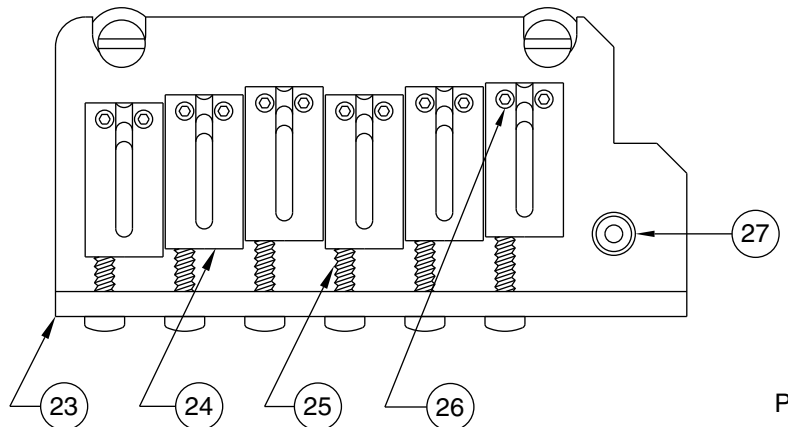

BIG APPLE STRATOCASTER 0107200/7202

BIG APPLE STRATOCASTER 0107200/7202

PICKGUARD ASSEMBLY

SWITCH WIRING DETAIL

N.T.S.

BRIDGE ASSEMBLY

BIG APPLE STRATOCASTER 0107200/7202

| REF.# | P/N | DESCRIPTION | REF.# | P/N | DESCRIPTION |
|-------|------------|---|-------|------------|----------------------------------|
| 1 | 0028155000 | Neck, American Standard Stratocaster, M/N | 24 | 0026099000 | Bridge Section, (6) |
| | 0028154000 | Neck, American Standard Stratocaster, R/W | 25 | 0017031000 | Intonation Screw, (6) |
| 2 | 0021374000 | Tuning Key, (1) Set | | 0019395000 | Intonation Spring, 5&6 |
| 3 | 0083675000 | Bone Nut | | 0019394000 | Intonation Spring, 1-4 |
| 4 | 0021537000 | String Retainer | 26 | 0026779000 | Height Adjustment Screw, 1&6 |
| | 0021405000 | Mounting Screw | | 0026780000 | Height Adjustment Screw, 2-5 |
| 5 | 0020810000 | Truss Rod Adjustment Nut | | 0018531000 | Adjusting Wrench, Saddle Height |
| | 0023811000 | Truss Rod Adjusting Wrench | 27 | 0012180000 | Spring, Tremolo Arm |
| 6 | 0026092xxx | Body, Am. Std. Strat., Solid Paint | 28 | 0038964000 | Back Plate, Tremolo, Pearl |
| | 0054014xxx | Body, Am. Std. Strat., Sunburst | | 0049683000 | Back Plate, Tremolo, Brown Shell |
| | 0054015xxx | Body, Am. Std. Deluxe Strat., Ash | | 0021407000 | Mounting Screw |
| 7 | 0054038000 | Neck Mounting Plate | | | |
| | 0021424000 | Mounting Screw | | | |
| | 0031571000 | Tilt Adjustment Screw | | | |
| | 0023811000 | Tilt Adjusting Wrench | | | |
| 8 | 0021453000 | Strap Button | | | |
| | 0021422000 | Mounting Screw | | | |
| | 0019056000 | Felt Washer, Black | | | |
| | 0020491000 | Felt Washer, White | | | |
| 9 | 0053045000 | Pickguard, Big Apple Strat., Shell | | | |
| | 0053044000 | Pickguard, Big Apple Strat., Pearl | | | |
| | 0021407000 | Mounting Screw | | | |
| 10 | 0053054000 | Pickup, Neck, Seymour Duncan | | | |
| | 0050166000 | Mounting Screw | | | |
| | 0050167000 | Spring, Humbucker | | | |
| 11 | 0050165000 | Pickup, Bridge, Seymour Duncan | | | |
| | 0050166000 | Mounting Screw | | | |
| | 0050167000 | Spring, Humbucker | | | |
| 12 | 0038950000 | Control, 500K, (2) Taper | | | |
| | 0016352000 | Mounting Hex Nut | | | |
| | 0016436000 | Lock Washer, Intl | | | |
| 13 | 0013446000 | Control, 250K, Taper | | | |
| | 0016352000 | Mounting Hex Nut | | | |
| | 0022384000 | Lock Washer, Intl | | | |
| 14 | 0056149000 | Knob, Volume, White | | | |
| 15 | 0056148000 | Knob, Tone, White, (2) | | | |
| 16 | 0050610000 | Switch, Lever 5-Position | | | |
| | 0021417000 | Mounting Screw | | | |
| | 0019554000 | Knob, White | | | |
| 17 | 0024832000 | Capacitor, .022uf | | | |
| 18 | 0012869000 | Solder Lug | | | |
| | 0015116000 | Mounting Screw | | | |
| 19 | 0021956000 | Output Jack | | | |
| | 0016352000 | Mounting Hex Nut | | | |
| | 0016436000 | Lock Washer, Intl | | | |
| 20 | 0010280090 | Ferrule, Jack | | | |
| | 0021407000 | Mounting Screw | | | |
| 21 | 0026095000 | Bridge Assembly, '86 Am. Std. Strat | | | |
| | 0026103000 | Arm, Tremolo | | | |
| | 0019463000 | Knob, Tremolo Arm, White | | | |
| | 0010272100 | Claw, Tremolo | | | |
| | 0015636000 | Mounting Screw | | | |
| | 0018671000 | Spring, Tremolo | | | |
| | 0026098000 | Block, Bridge | | | |
| | 0019656000 | Mounting Screw | | | |
| 22 | 0028957000 | Pivot Screw | | | |
| | 0028958000 | Insert, Pivot Screw | | | |
| 23 | 0026097000 | Bridge Plate | | | |