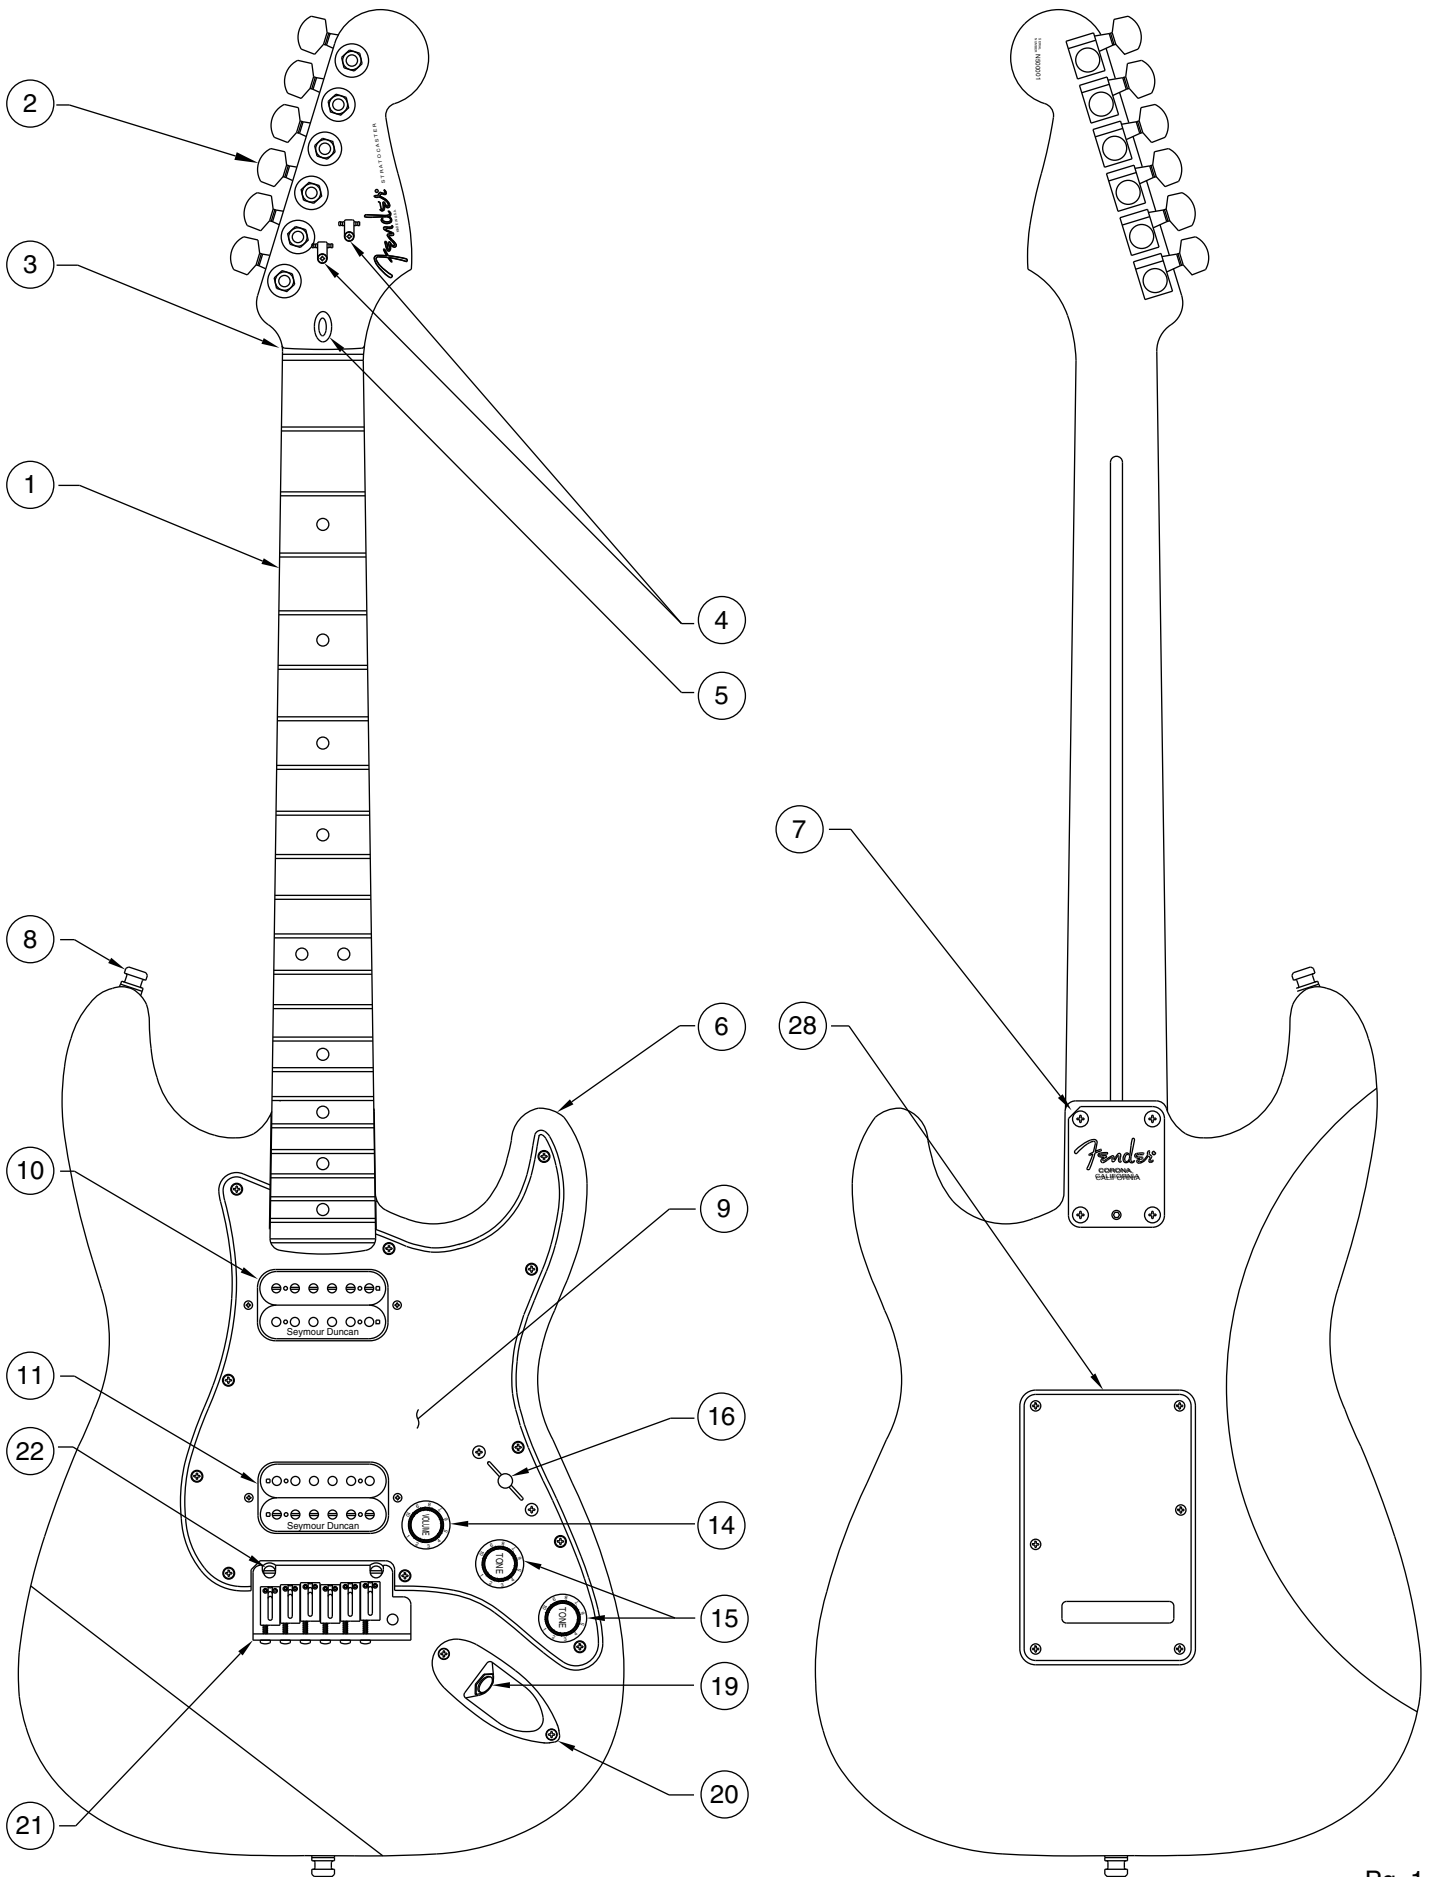

BIG APPLE STRATOCASTER 0107200/7202