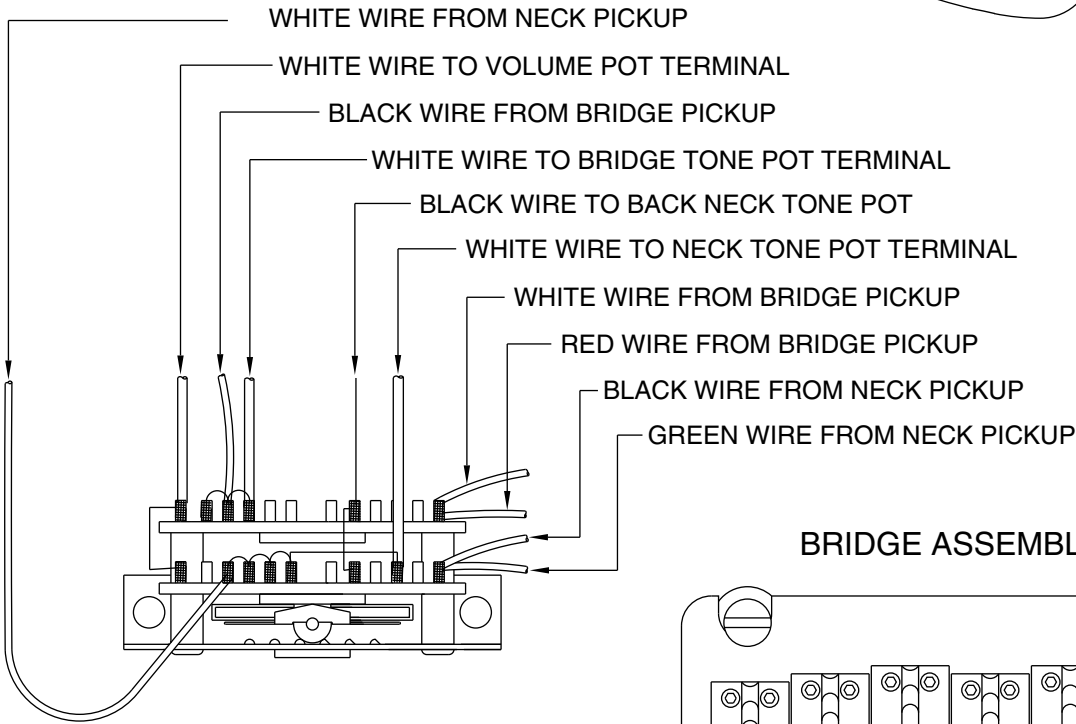

BIG APPLE STRATOCASTER 0107200/7202

PICKGUARD ASSEMBLY

SWITCH WIRING DETAIL