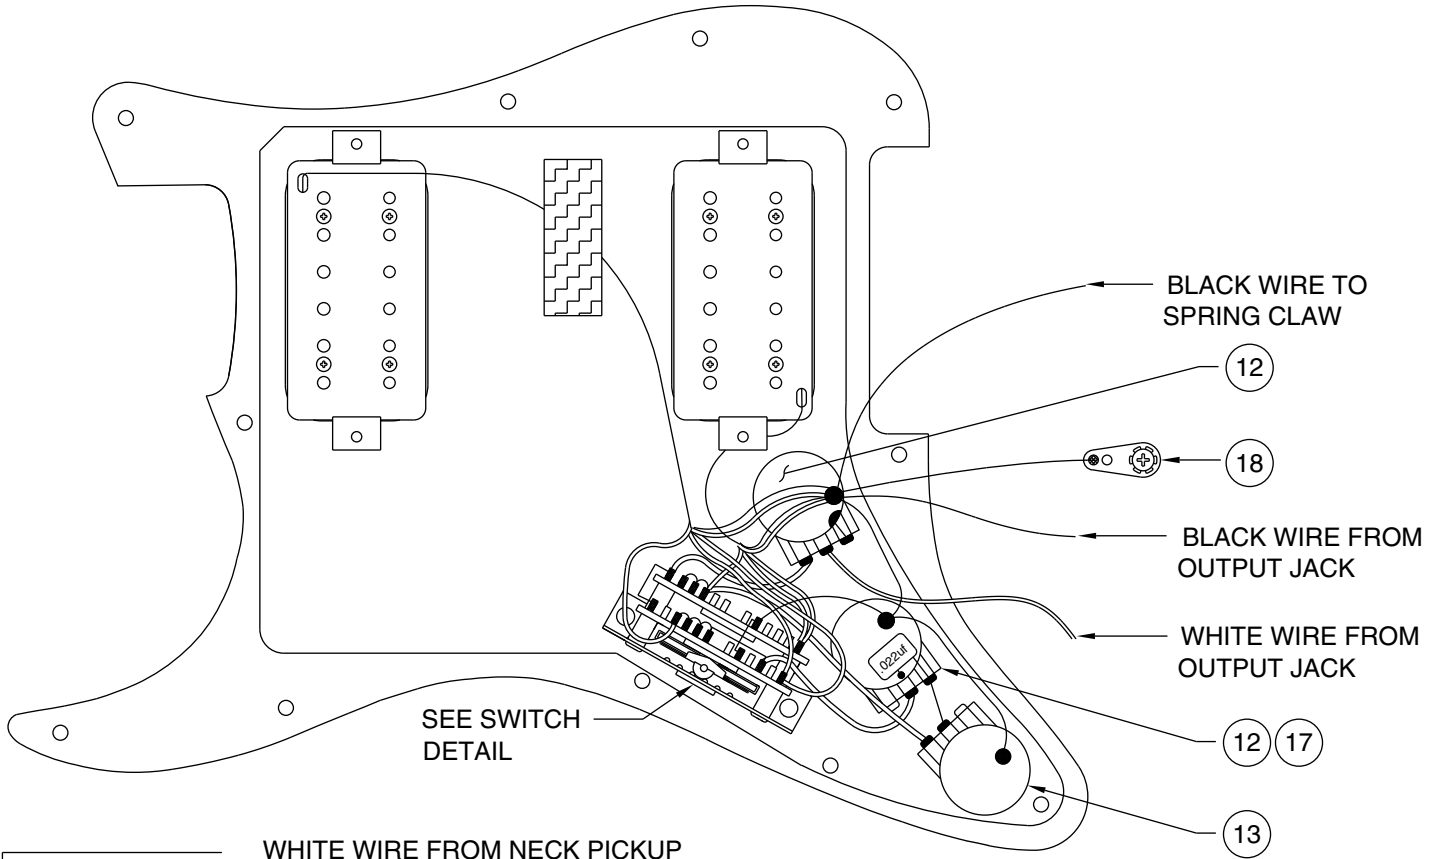

BIG APPLE STRATOCASTER 0107200/7202

PICKGUARD ASSEMBLY

SWITCH WIRING DETAIL