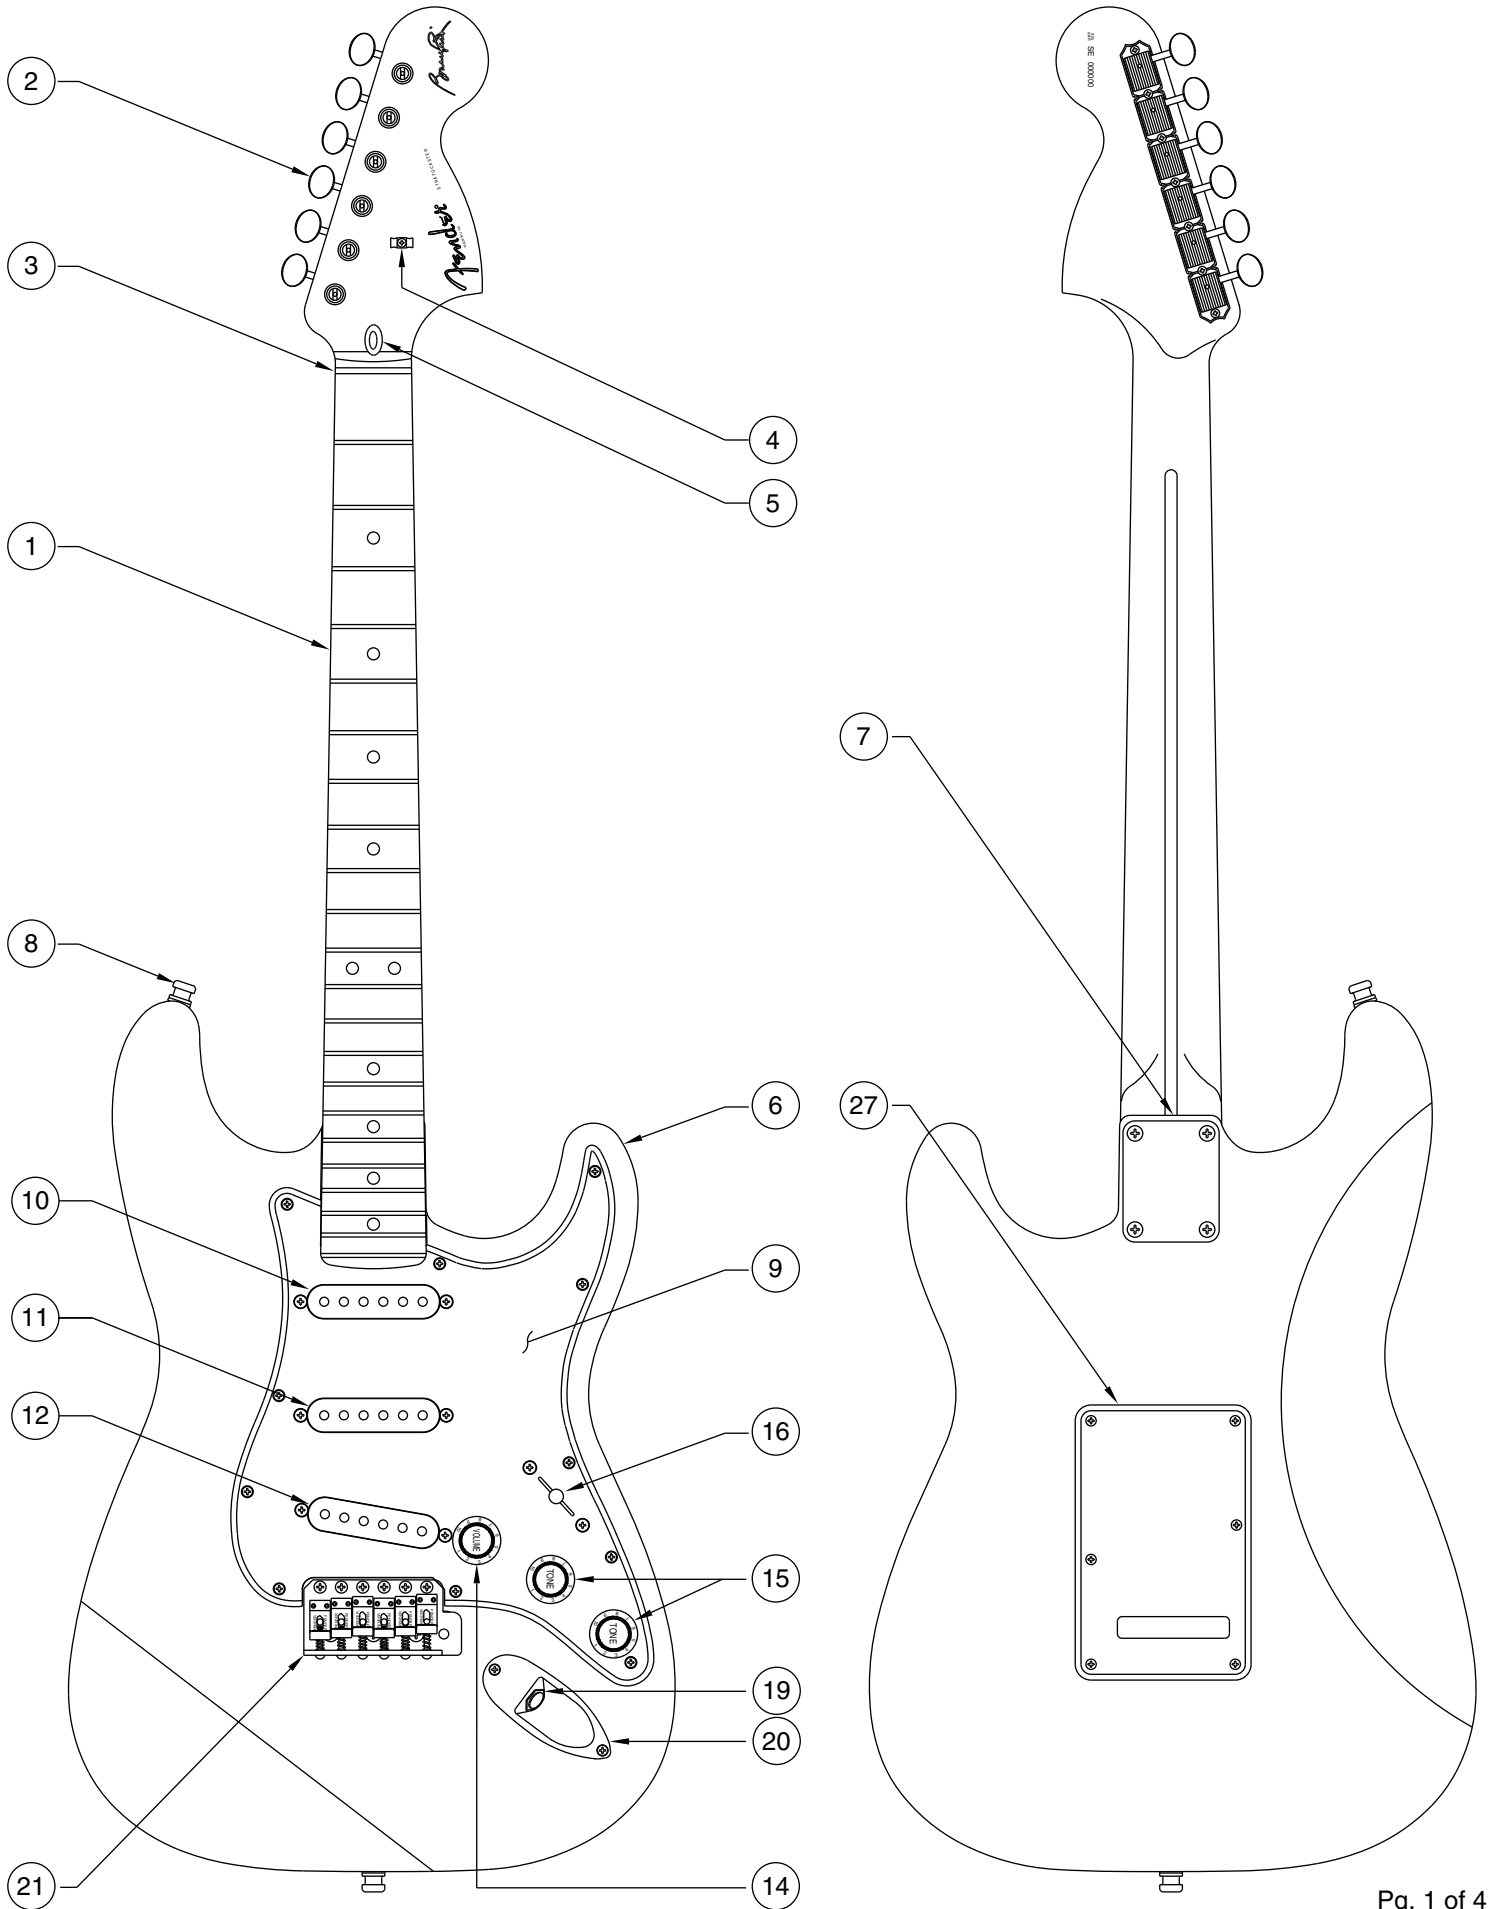

# BONNIE RAITT STRATOCASTER 0109300

Body Part Number	
0049475500	3 Tone Sunburst
0049475588	Desert Sunset

## SWITCH & CONTROL FUNCTION

5 WAY SWITCH POSITION					
					← 5 WAY SWITCH POSITION
T1	T1&T2	T2	T2	—	← TONE CONTROL
					← NECK PICKUP
					← MIDDLE PICKUP
					← BRIDGE PICKUP
	← PICKUP IS ON				← PICKUP IS OFF