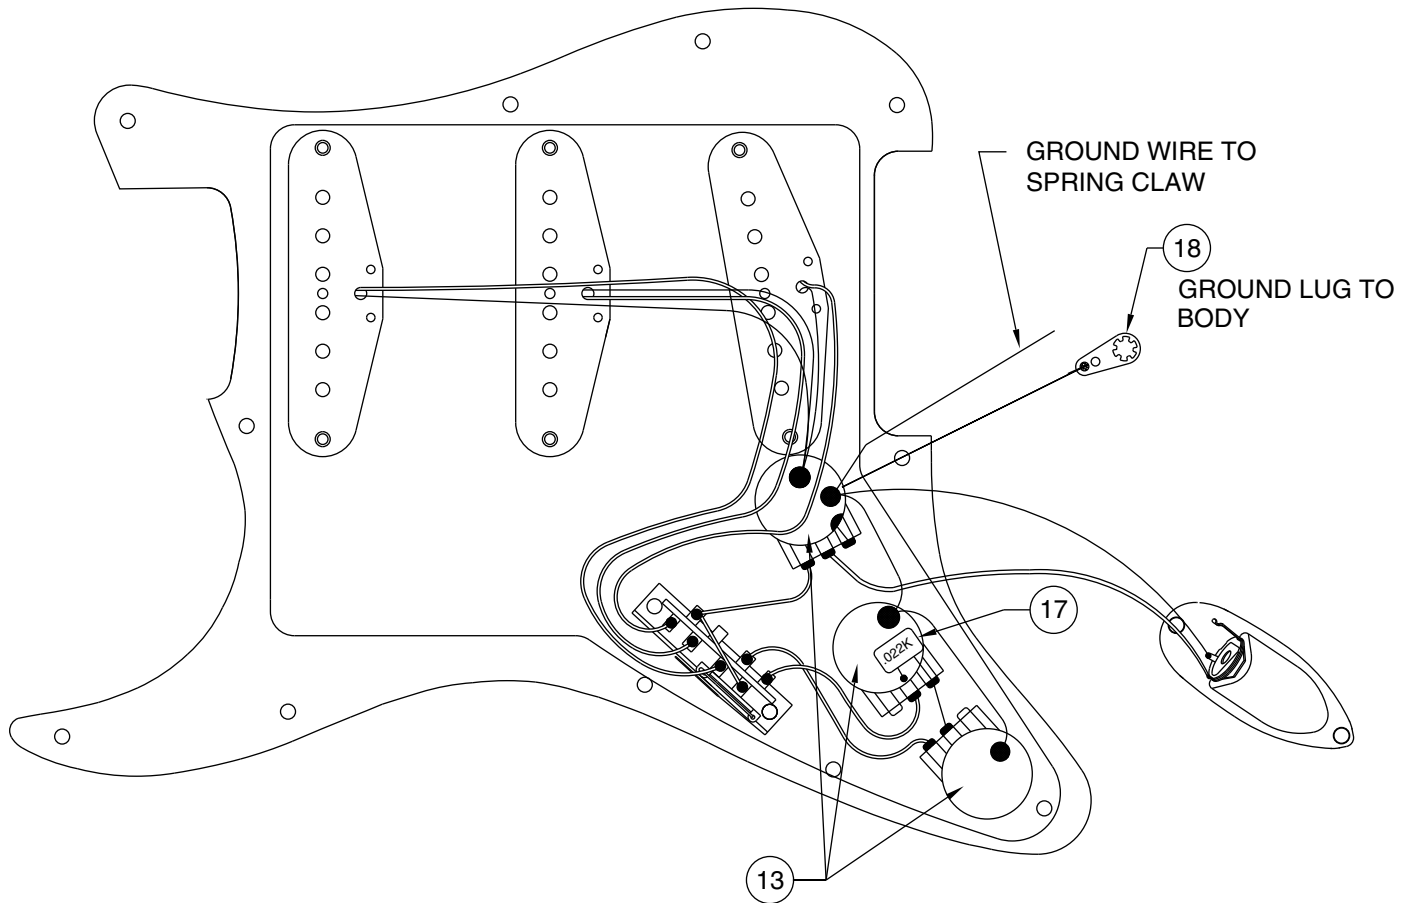

BONNIE RAITT STRATOCASTER 0109300

PICKGUARD ASSEMBLY