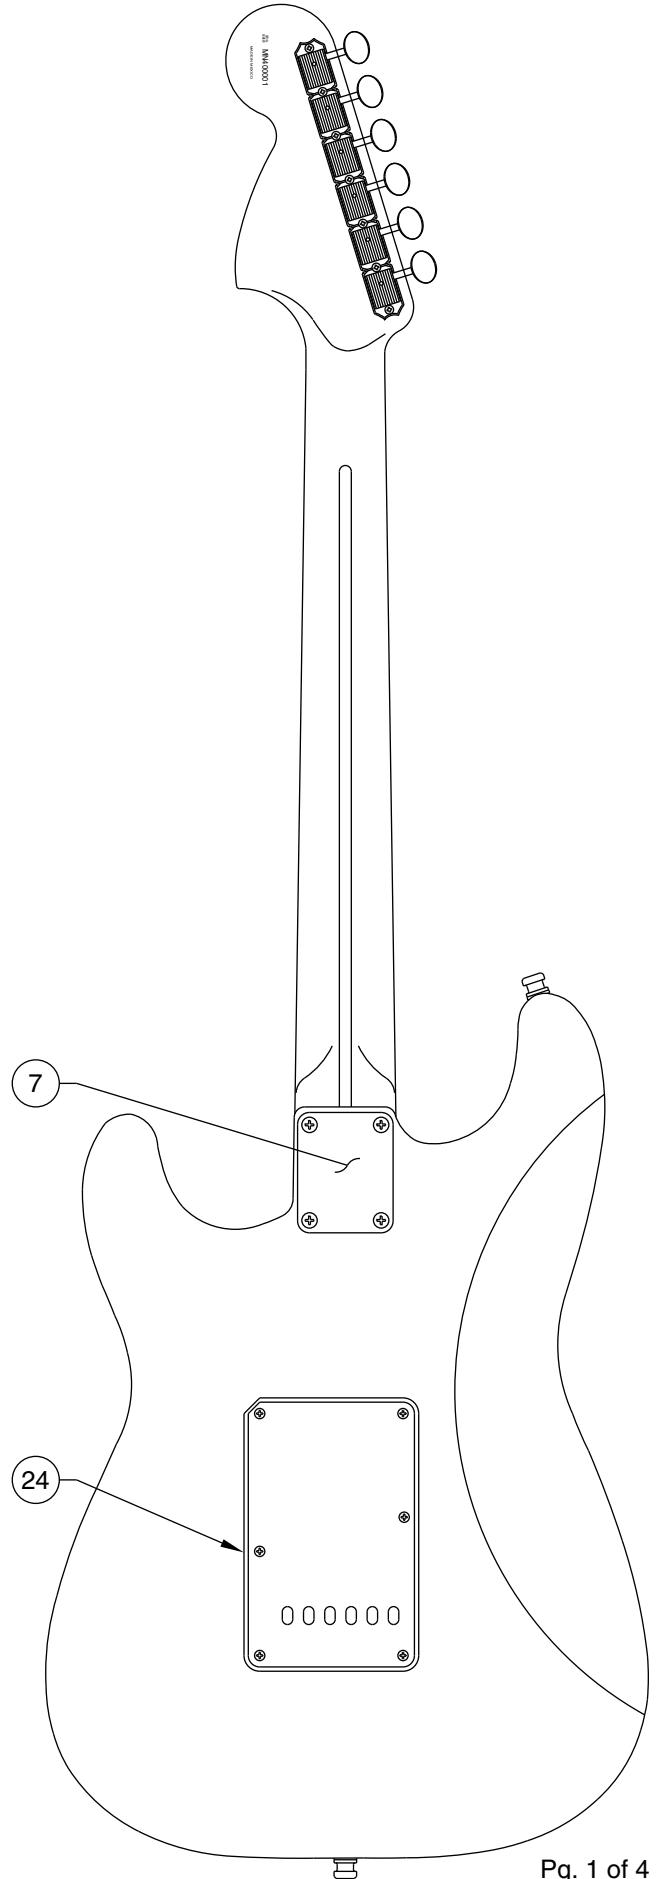

DELUXE FAT STRATOCASTER 0133100