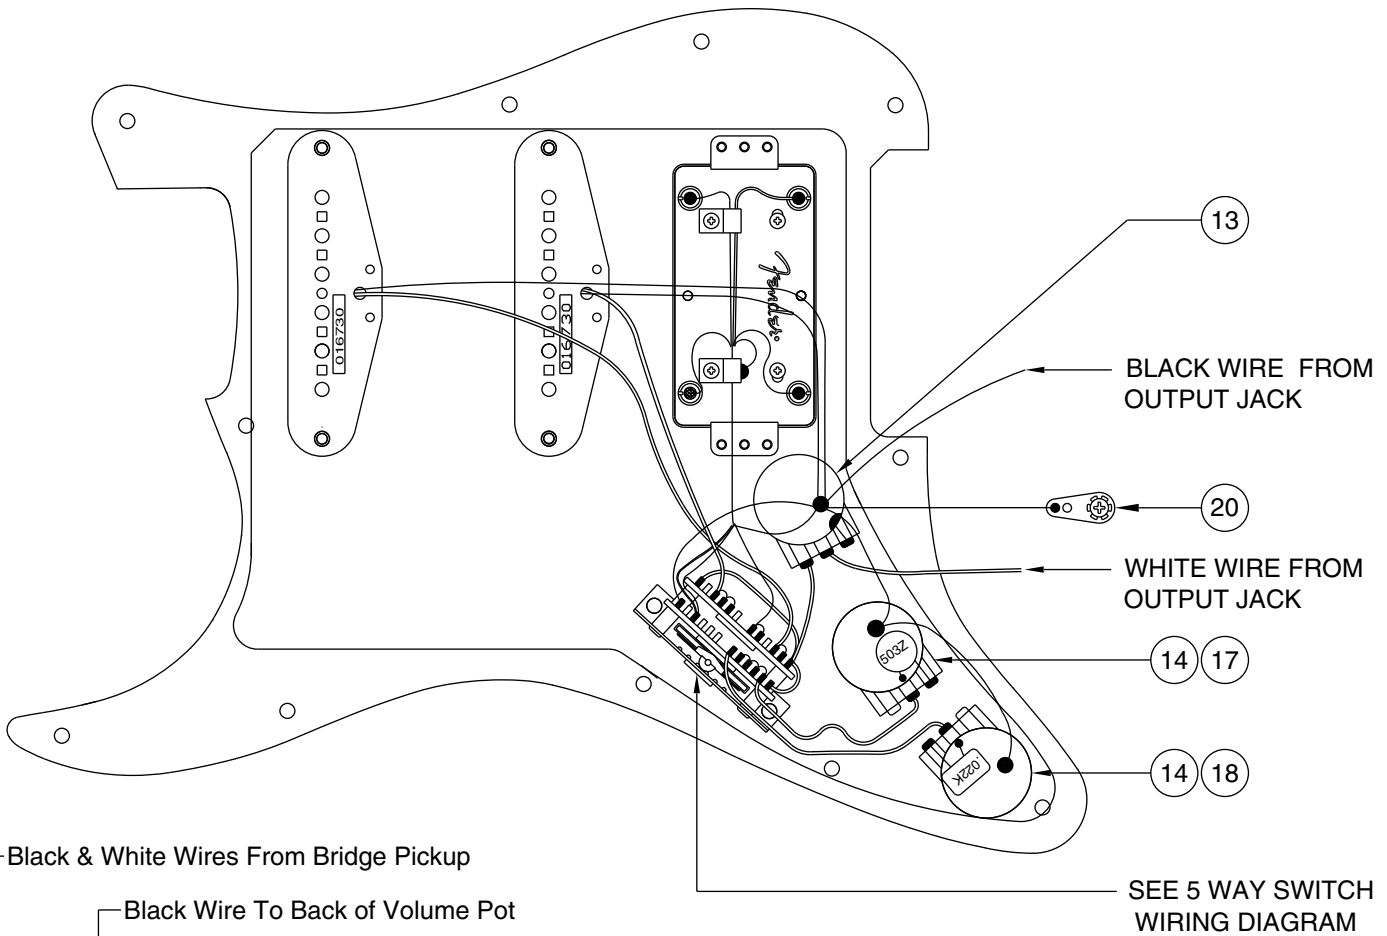

DELUXE FAT STRATOCASTER 0133100

PICKGUARD ASSEMBLY

BRIDGE ASSEMBLY