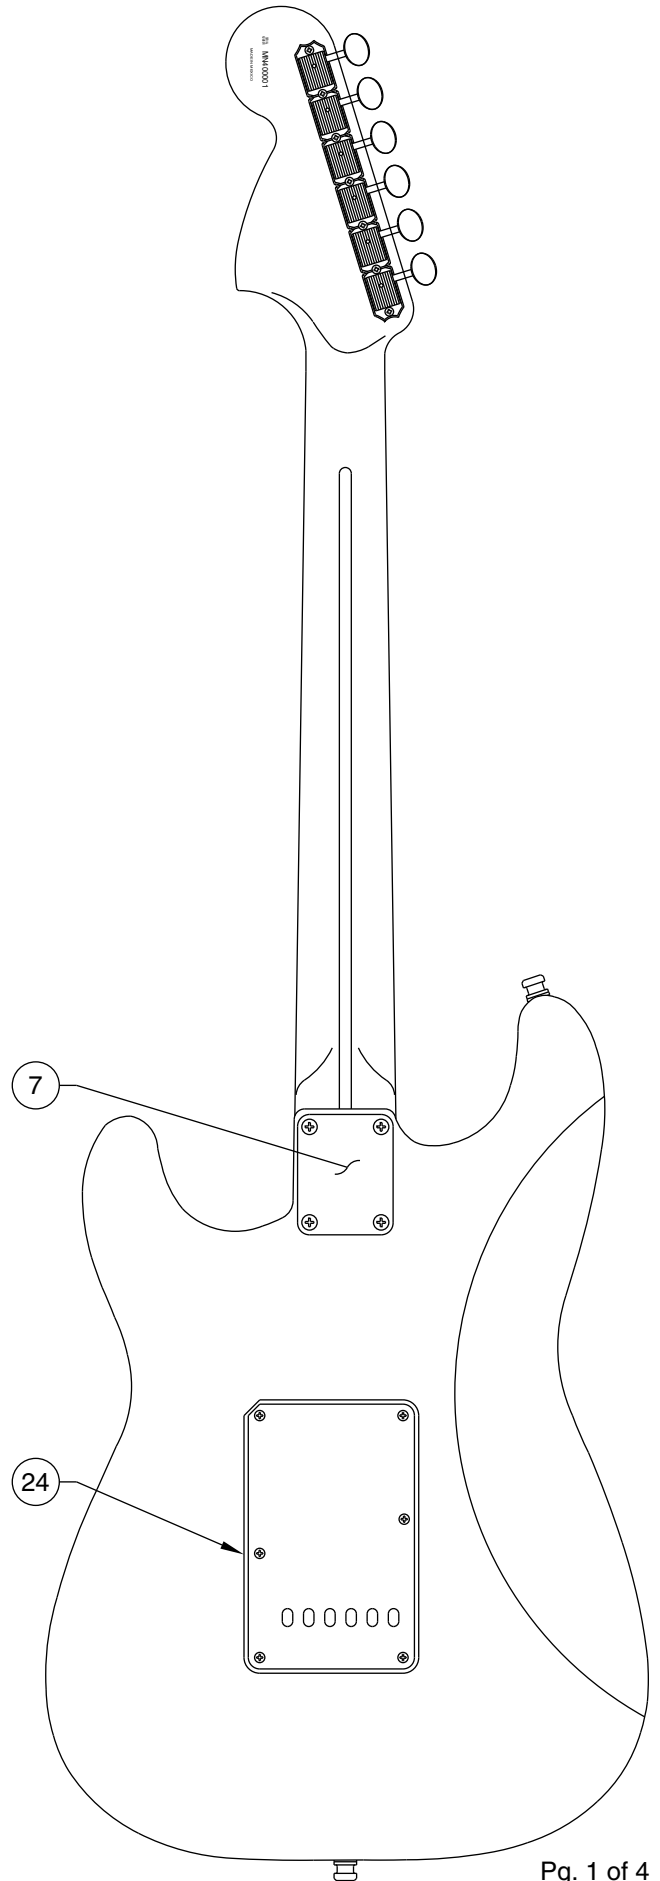

DELUXE FAT STRATOCASTER 0133100