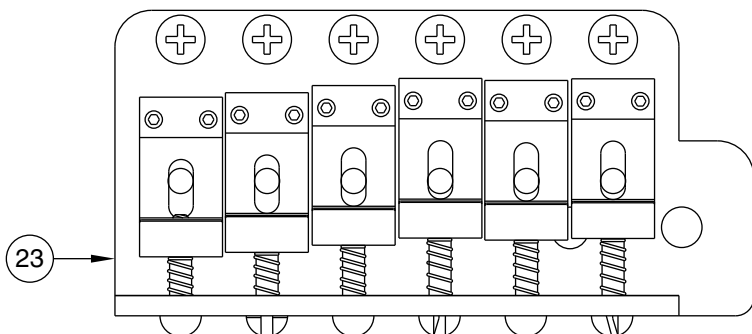

BRIDGE ASSEMBLY