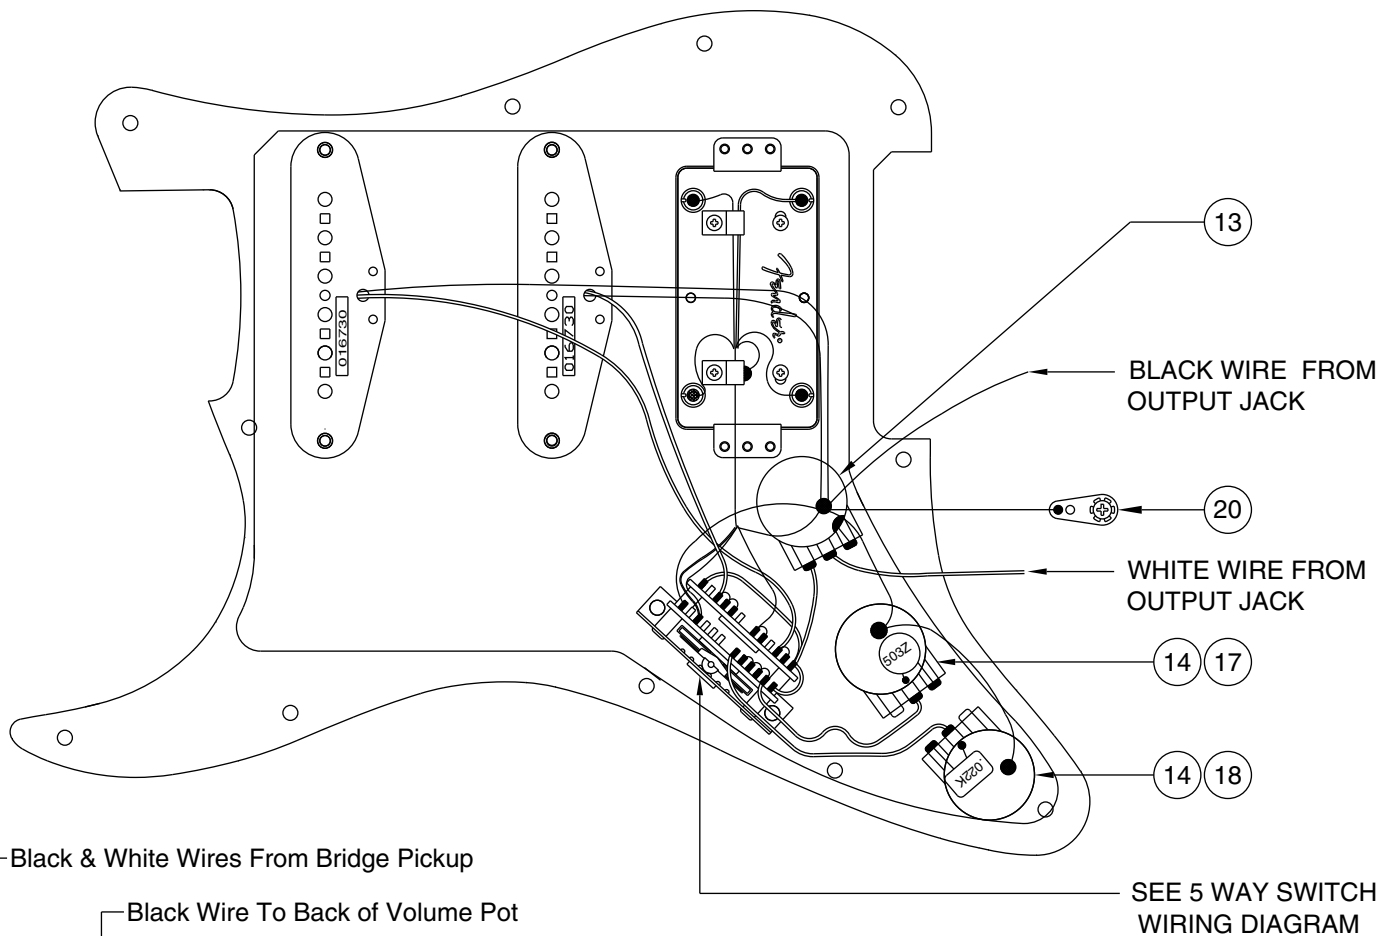

DELUXE FAT STRATOCASTER 0133100

PICKGUARD ASSEMBLY

5 WAY SWITCH WIRING DIAGRAM