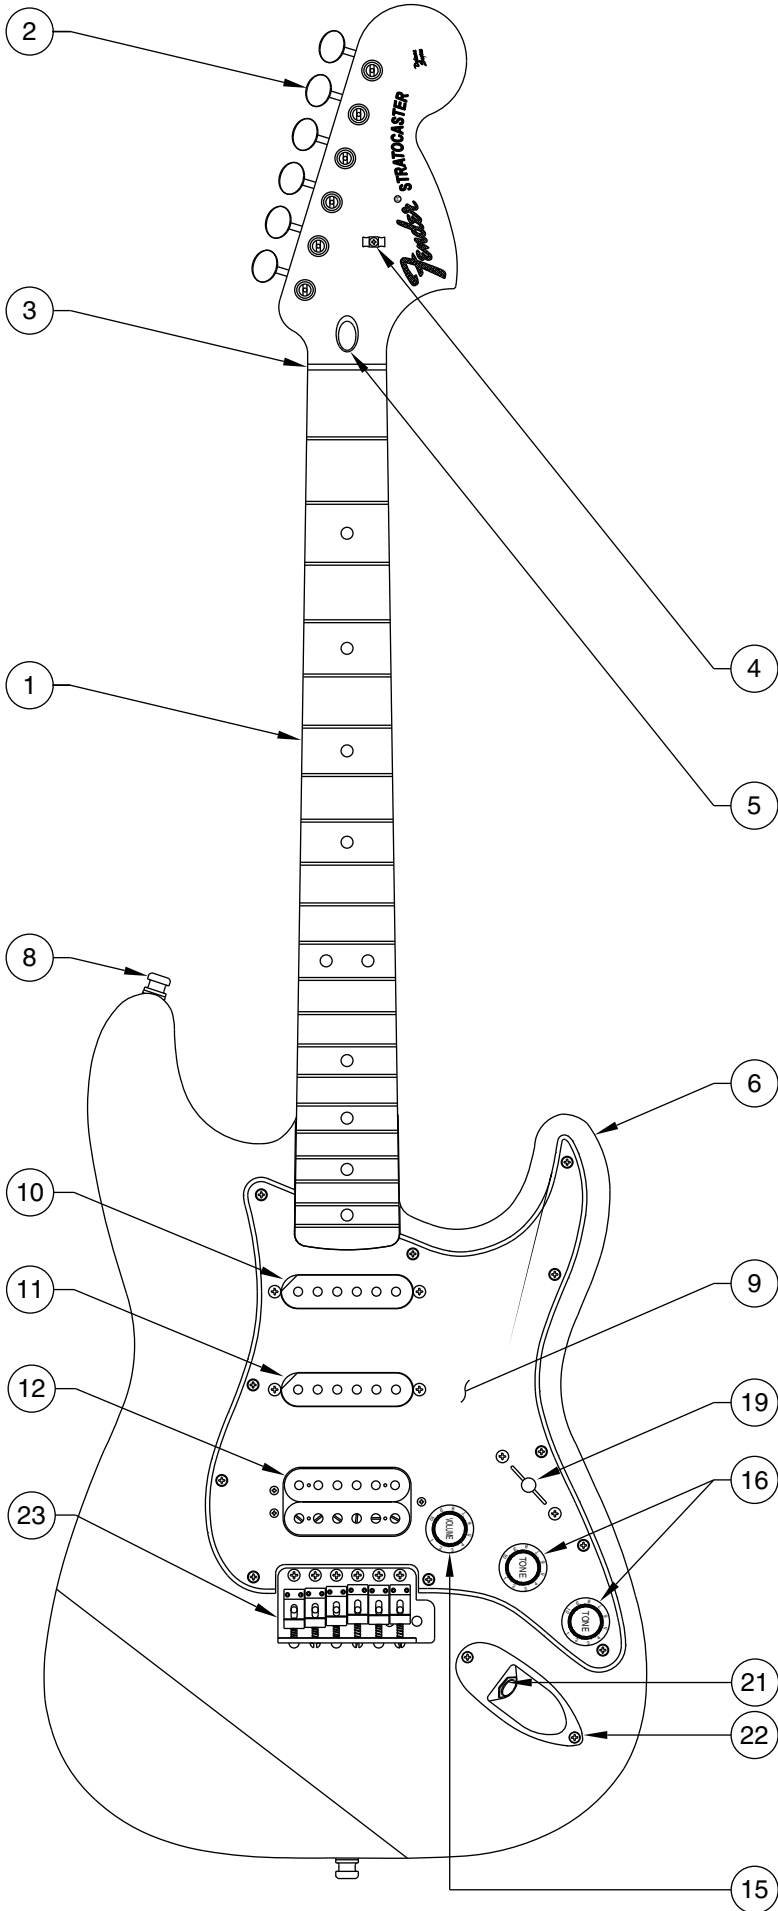

DELUXE FAT STRATOCASTER 0133100