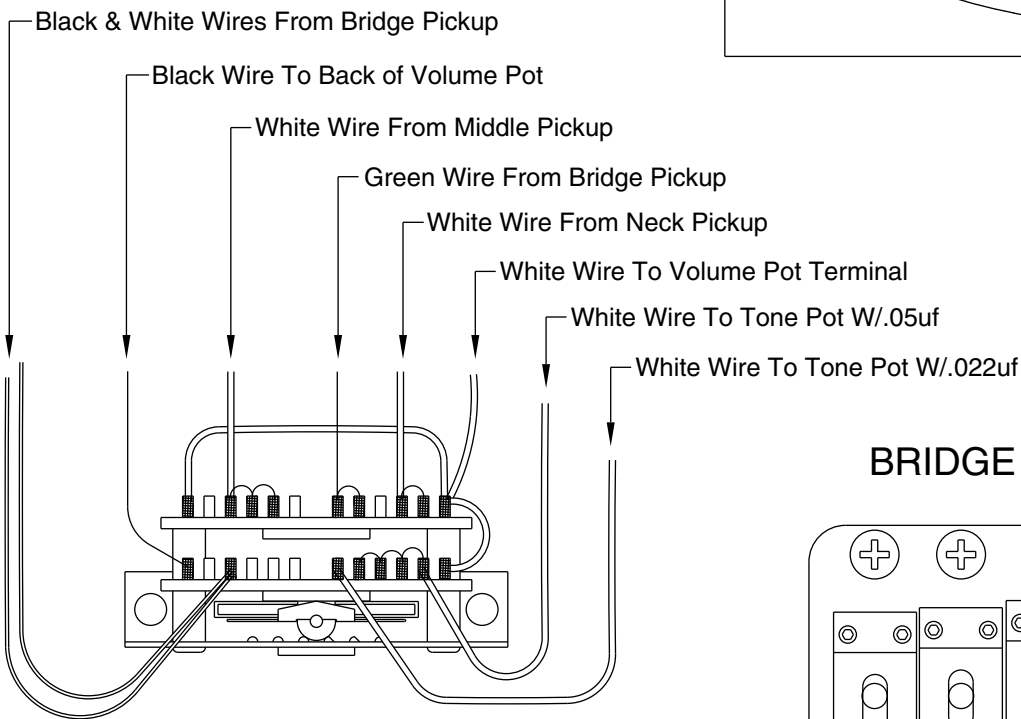

DELUXE FAT STRATOCASTER 0133100

PICKGUARD ASSEMBLY

5 WAY SWITCH WIRING DIAGRAM