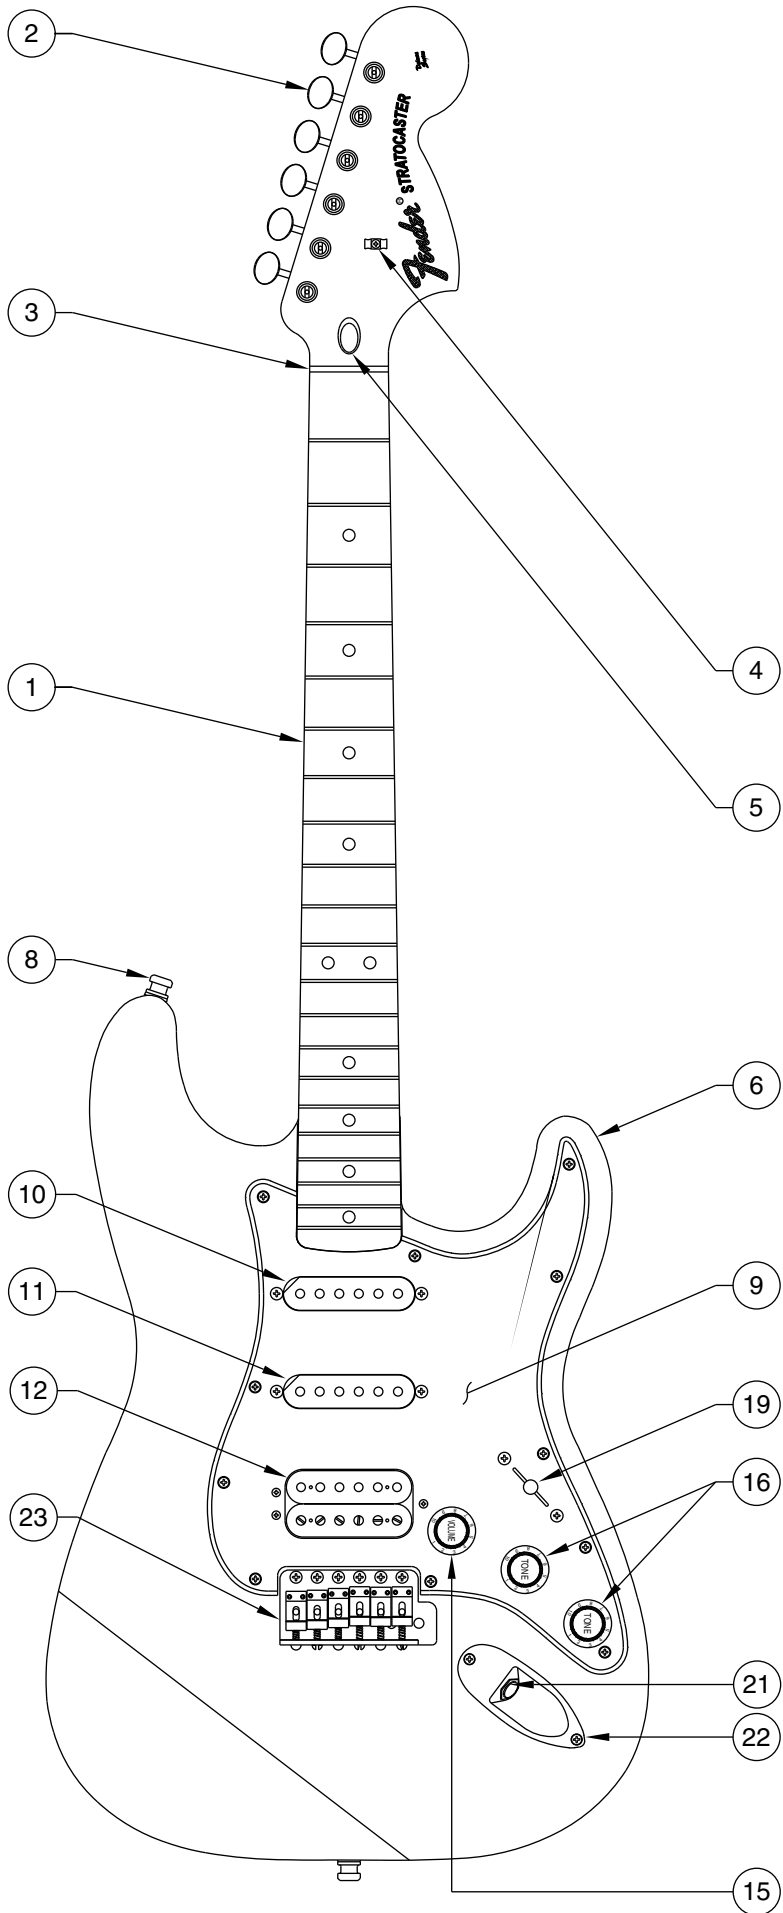

DELUXE FAT STRATOCASTER 0133100