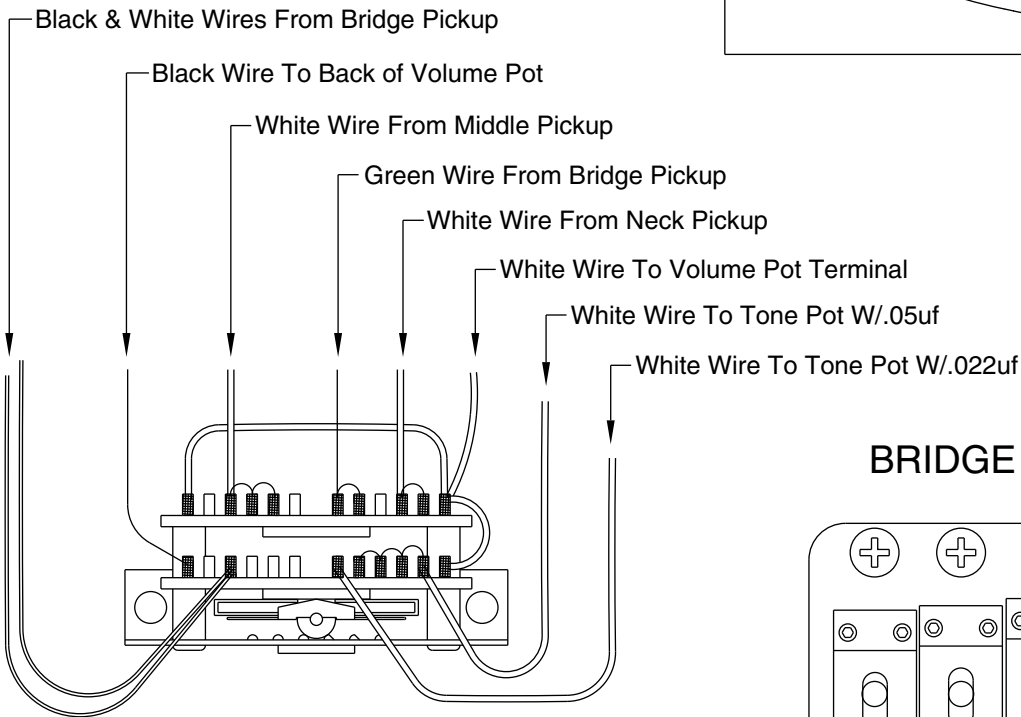

DELUXE FAT STRATOCASTER 0133100

PICKGUARD ASSEMBLY

BRIDGE ASSEMBLY