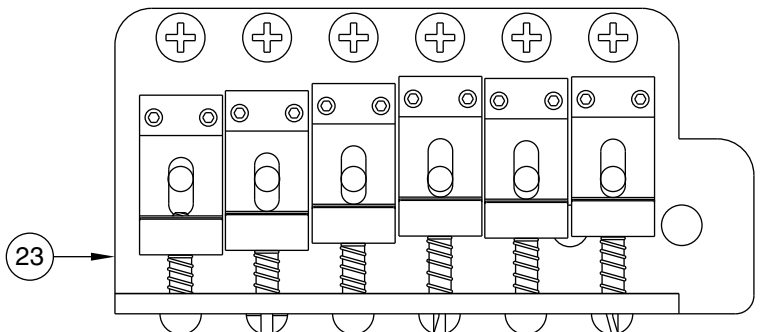

DELUXE FAT STRATOCASTER 0133100

PICKGUARD ASSEMBLY

BRIDGE ASSEMBLY