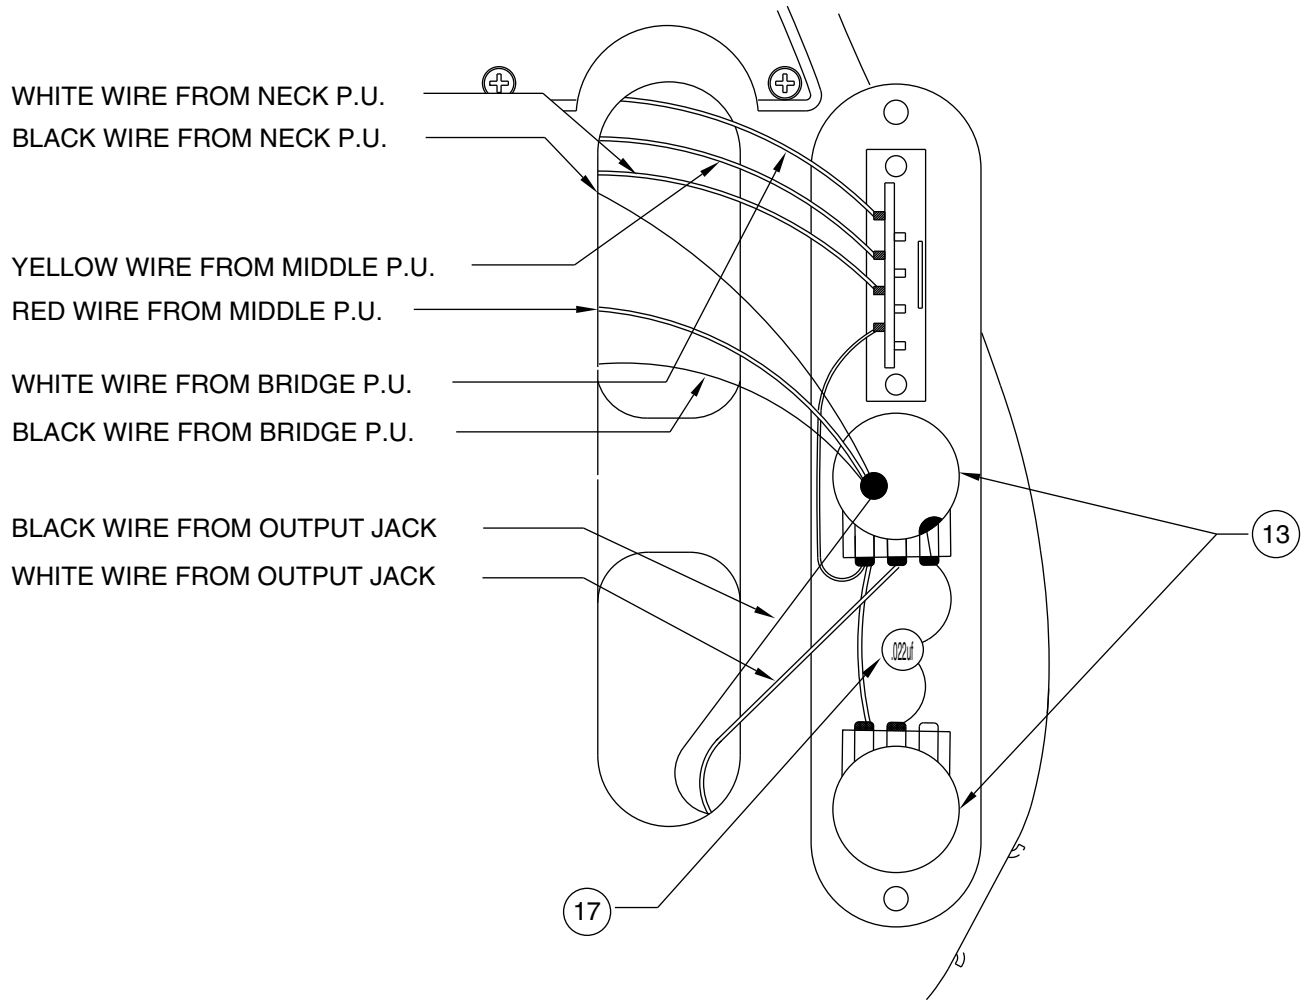

DELUXE NASHVILLE TELE 0135300/5302

CONTROL ASSEMBLY