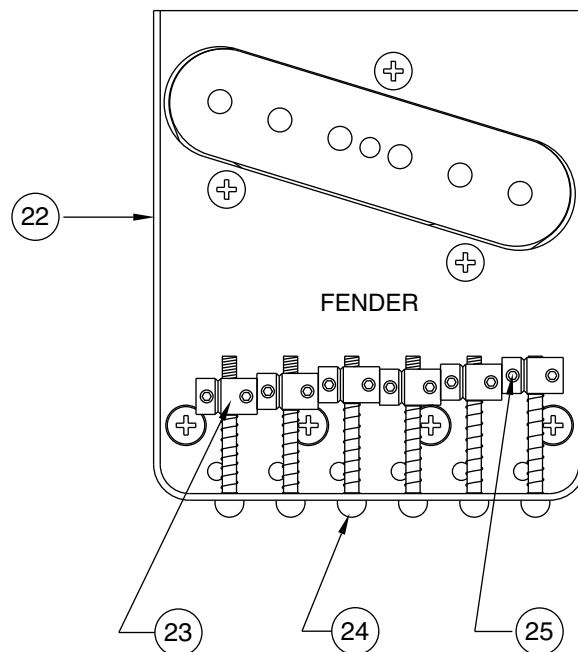

BRIDGE ASSEMBLY