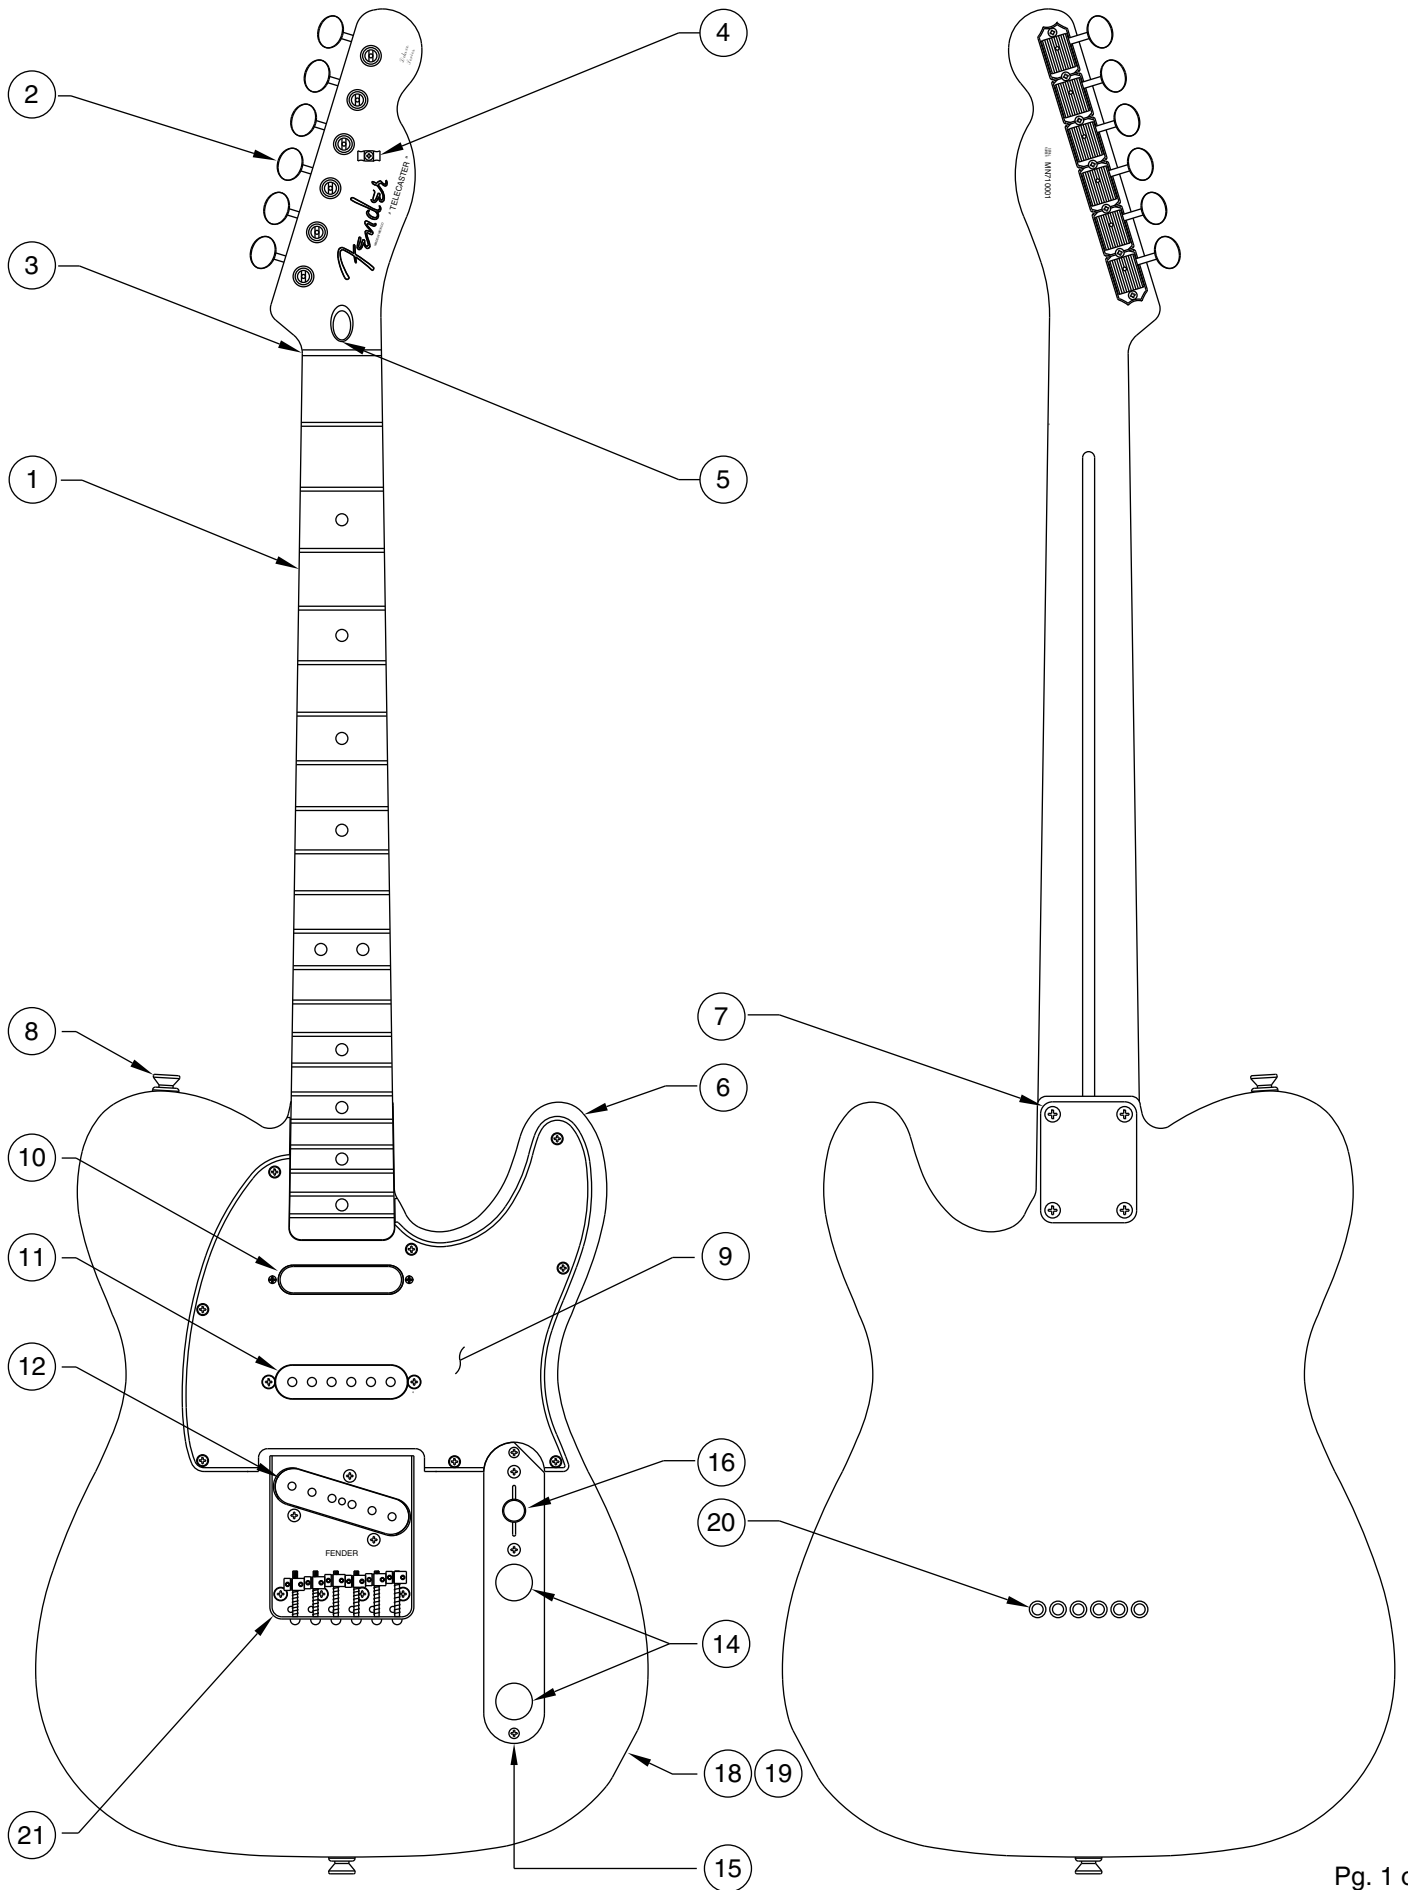

DELUXE NASHVILLE TELE 0135300/5302