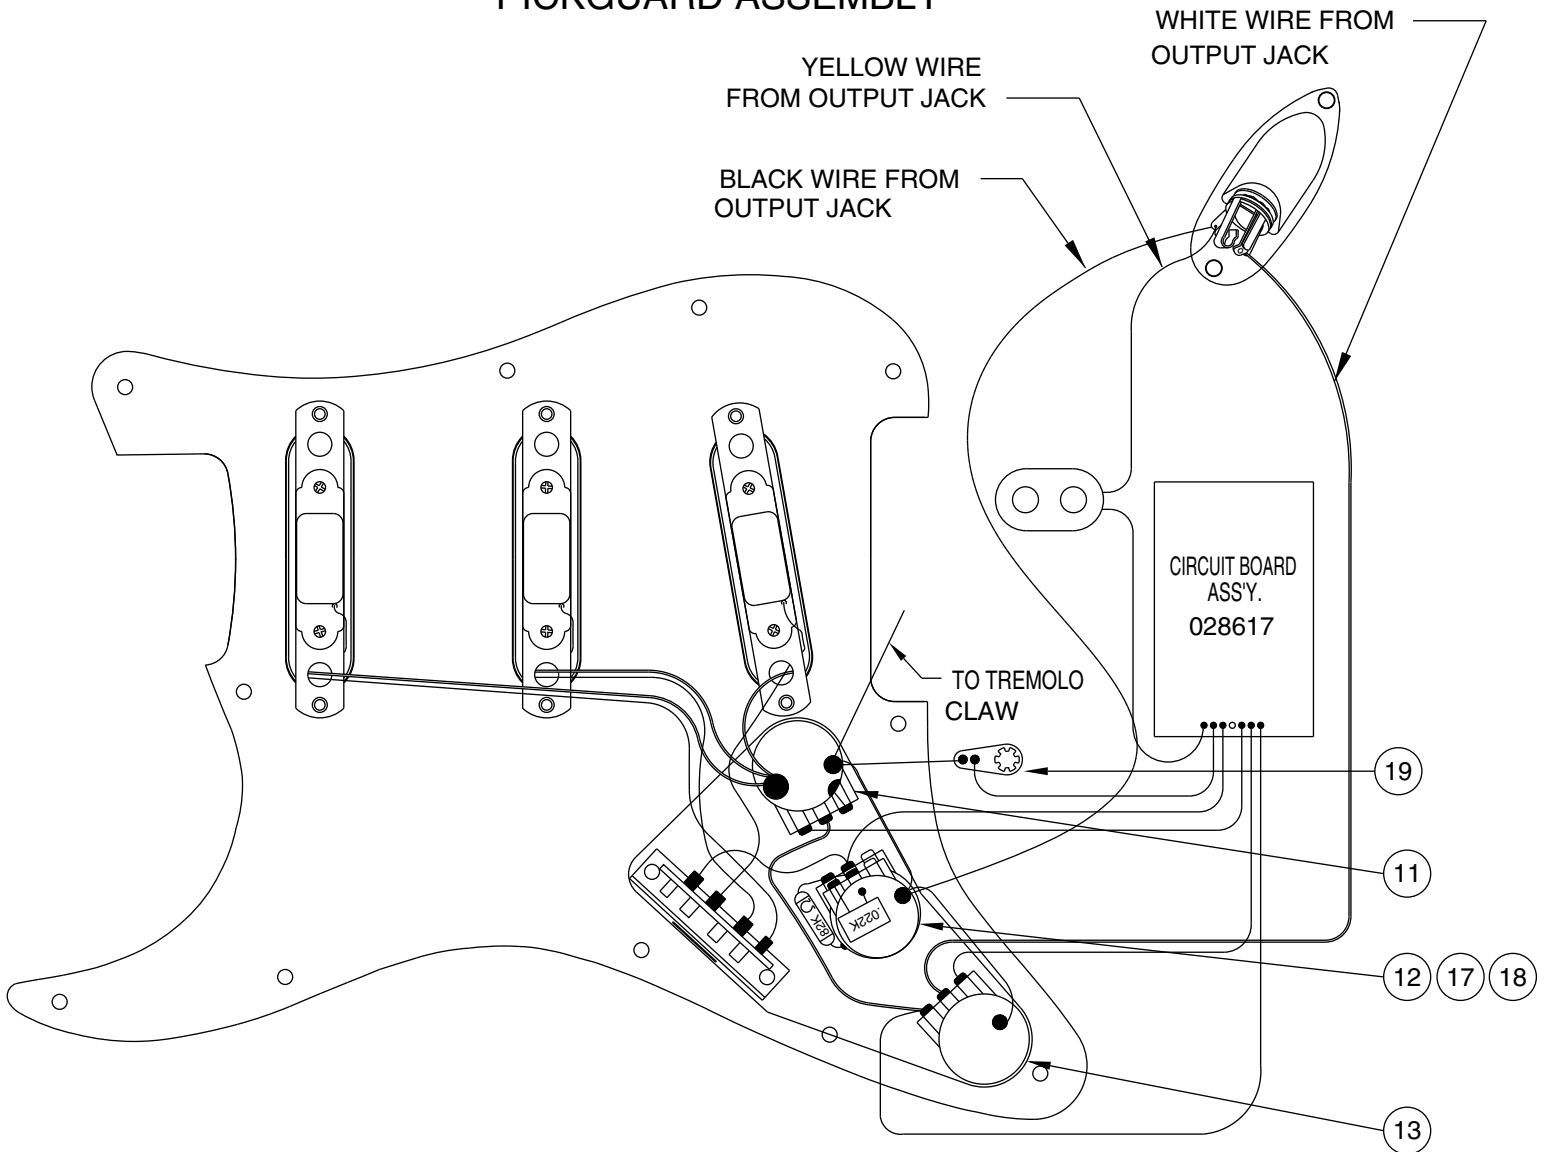

ERIC CLAPTON STRATOCASTER 0107602 PICKGUARD ASSEMBLY