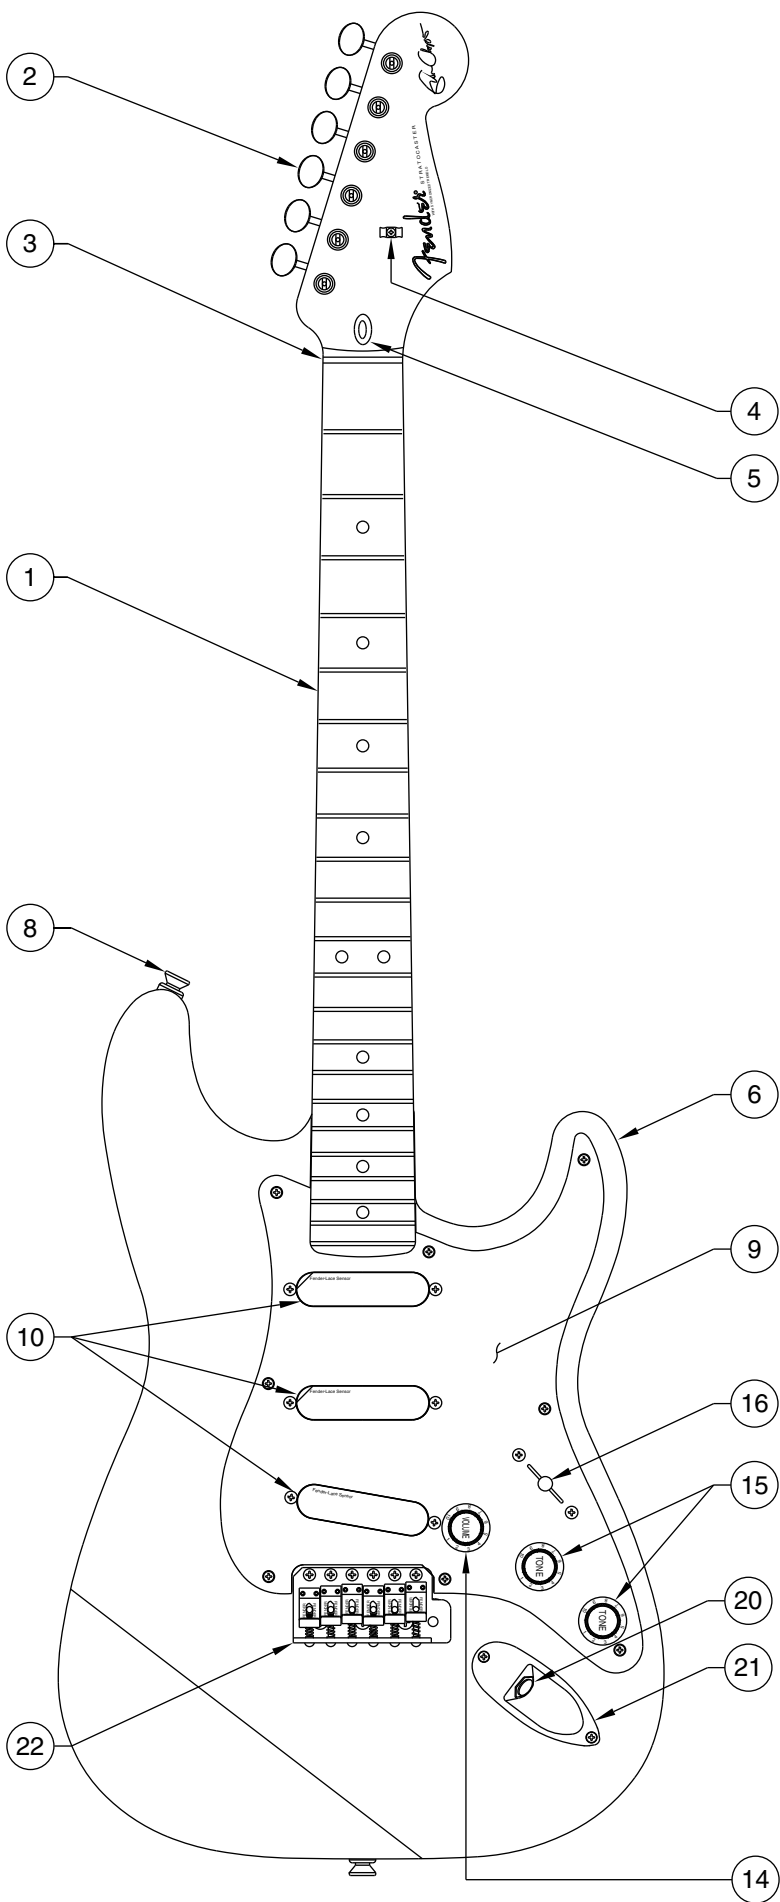

ERIC CLAPTON STRATOCASTER 0107602