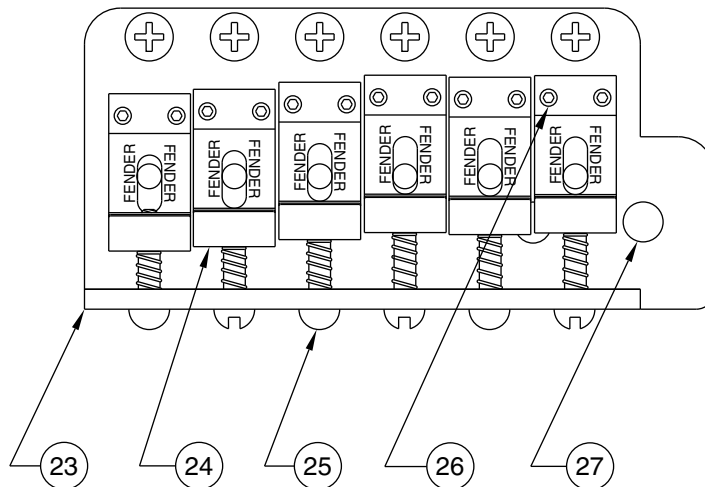

BRIDGE ASSEMBLY