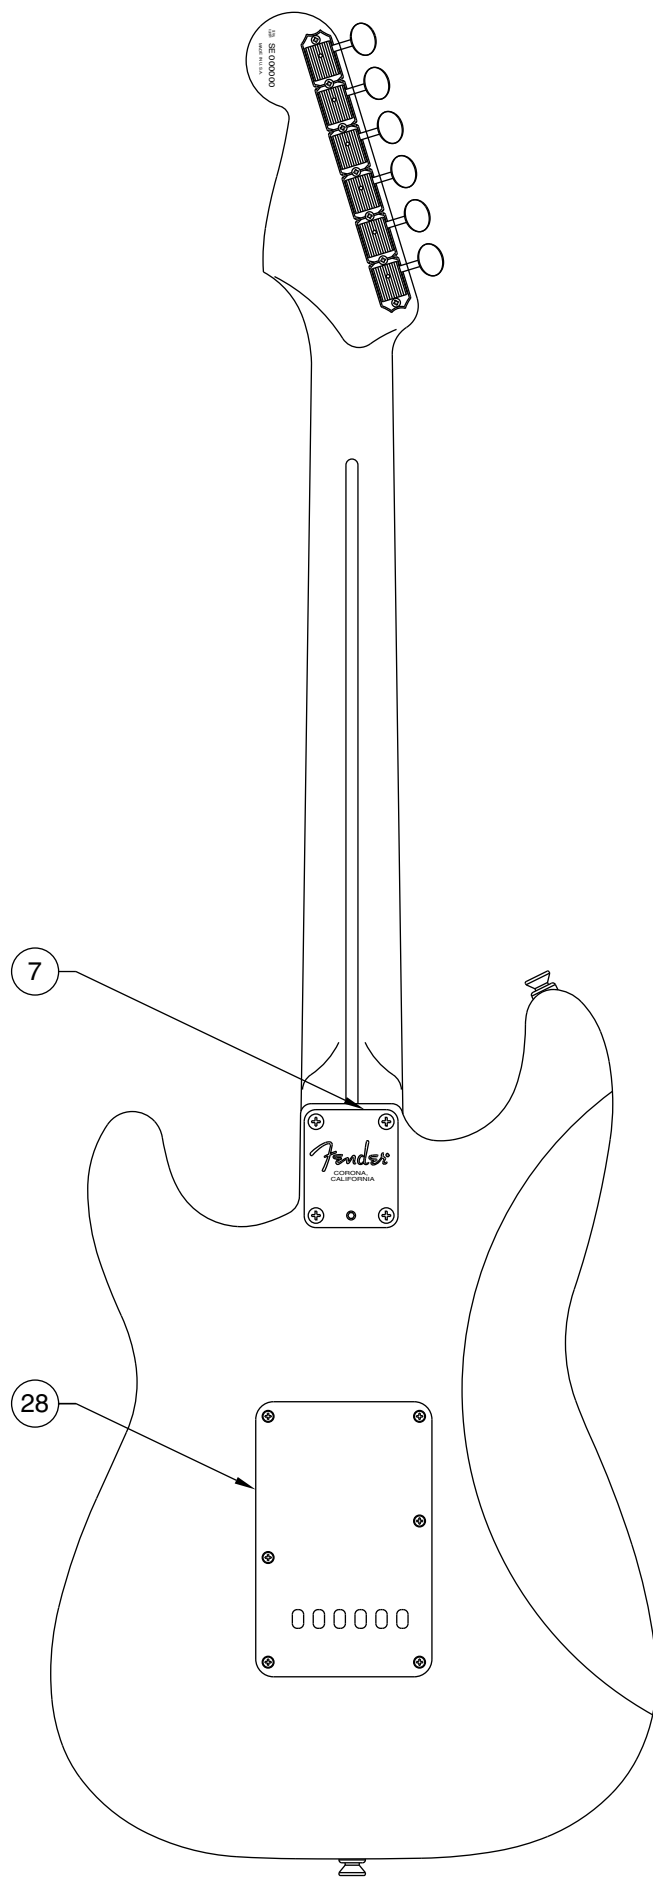

ERIC CLAPTON STRATOCASTER 0107602