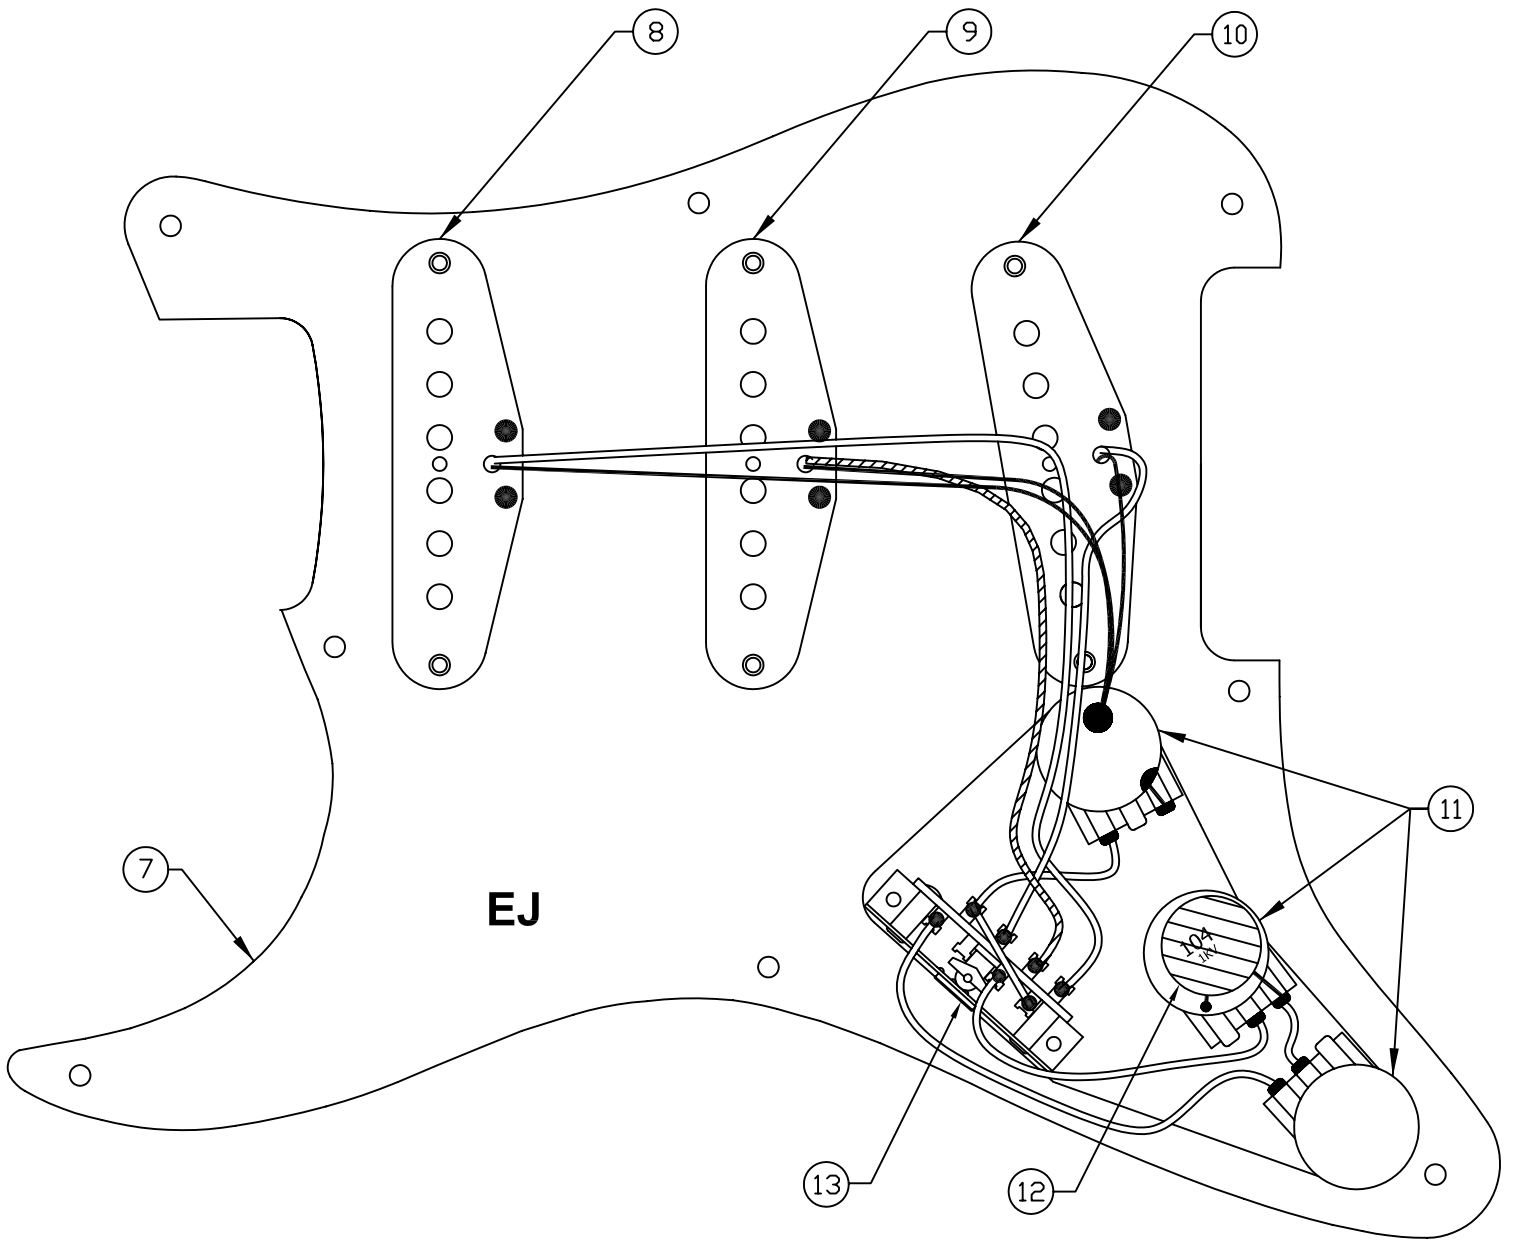

WIRING DETAIL

ERIC JOHNSON STRAT®, 011-7702

REF.#	P/N	DESCRIPTION
1	0068930000	Neck, E. Johnson Strat, Maple
2	0068927000	Tuning Key Set
	0011357000	Mounting Screws
	0068932000	Bushing
3	0068931000	Bone Nut
4	See Chart	Body - Eric Johnson Strat
5	0065640000	Neck Mounting Plate
	0015636000	Mounting Screw
6	0012344000	Strap Button, Vintage
	0016188000	Mounting Screw
7	0053841000	Pickguard, E. Johnson Strat, Parch
	0015578000	Mounting Screw
8	0068934000	Pickup, E. Johnson Strat, Neck
	0015776000	Mounting Screw
	0036481000	Mounting Tube
9	0068935000	Pickup, E. Johnson Strat, Mid
	0015776000	Mounting Screw
	0036481000	Mounting Tube
10	0068936000	Pickup, E. Johnson Strat, Bridge
	0015776000	Mounting Screw
	0036481000	Mounting Tube
11	0013446000	Control 250K
	0016352000	Mounting Hex Nut
	0016436000	Lock Washer
12	0068989000	Capacitor, .1uF
13	0053291000	Switch, 5 Position
	0015776000	Mounting Screw
14	0056145000	Knob, Aged White, Volume
15	0056144000	Knob, Aged White, Tone
16	0053765000	Knob, Pickup Selector Switch, Aged White
17	0021956000	Output Jack
	0016436000	Lock Washer
	0016352000	Hex Nut
	0010280090	Jack Ferrule
	0015578000	Mounting Screw
18	0068937000	Bridge Assy
	0016170000	Mounting Screw
19	0010272000	Tremole Claw
	0031643000	Tremolo Spring
	0015636000	Mounting Screw
20	0019470000	Bridge Plate
21	0019280000	Bridge Section, Vintage Strat
22	0015693000	Intonation Screw (6)
23	0019281000	Intonation Spring (4)
24	0019273000	Intonation Spring, (2)
25	0032782000	Height Adjustment Screw (4)
26	0016071000	Height Adjustment Screw (8)
27	0012180000	String, Tremolo
28	0019656000	Bridge Block Mounting Screw
29	0068938000	Bridge Block

BODY CHART

Part #	Color
0068928503	2-Color Sunburst
0068928506	Black
0068928509	Candy Apple Red
0068928501	White Blonde