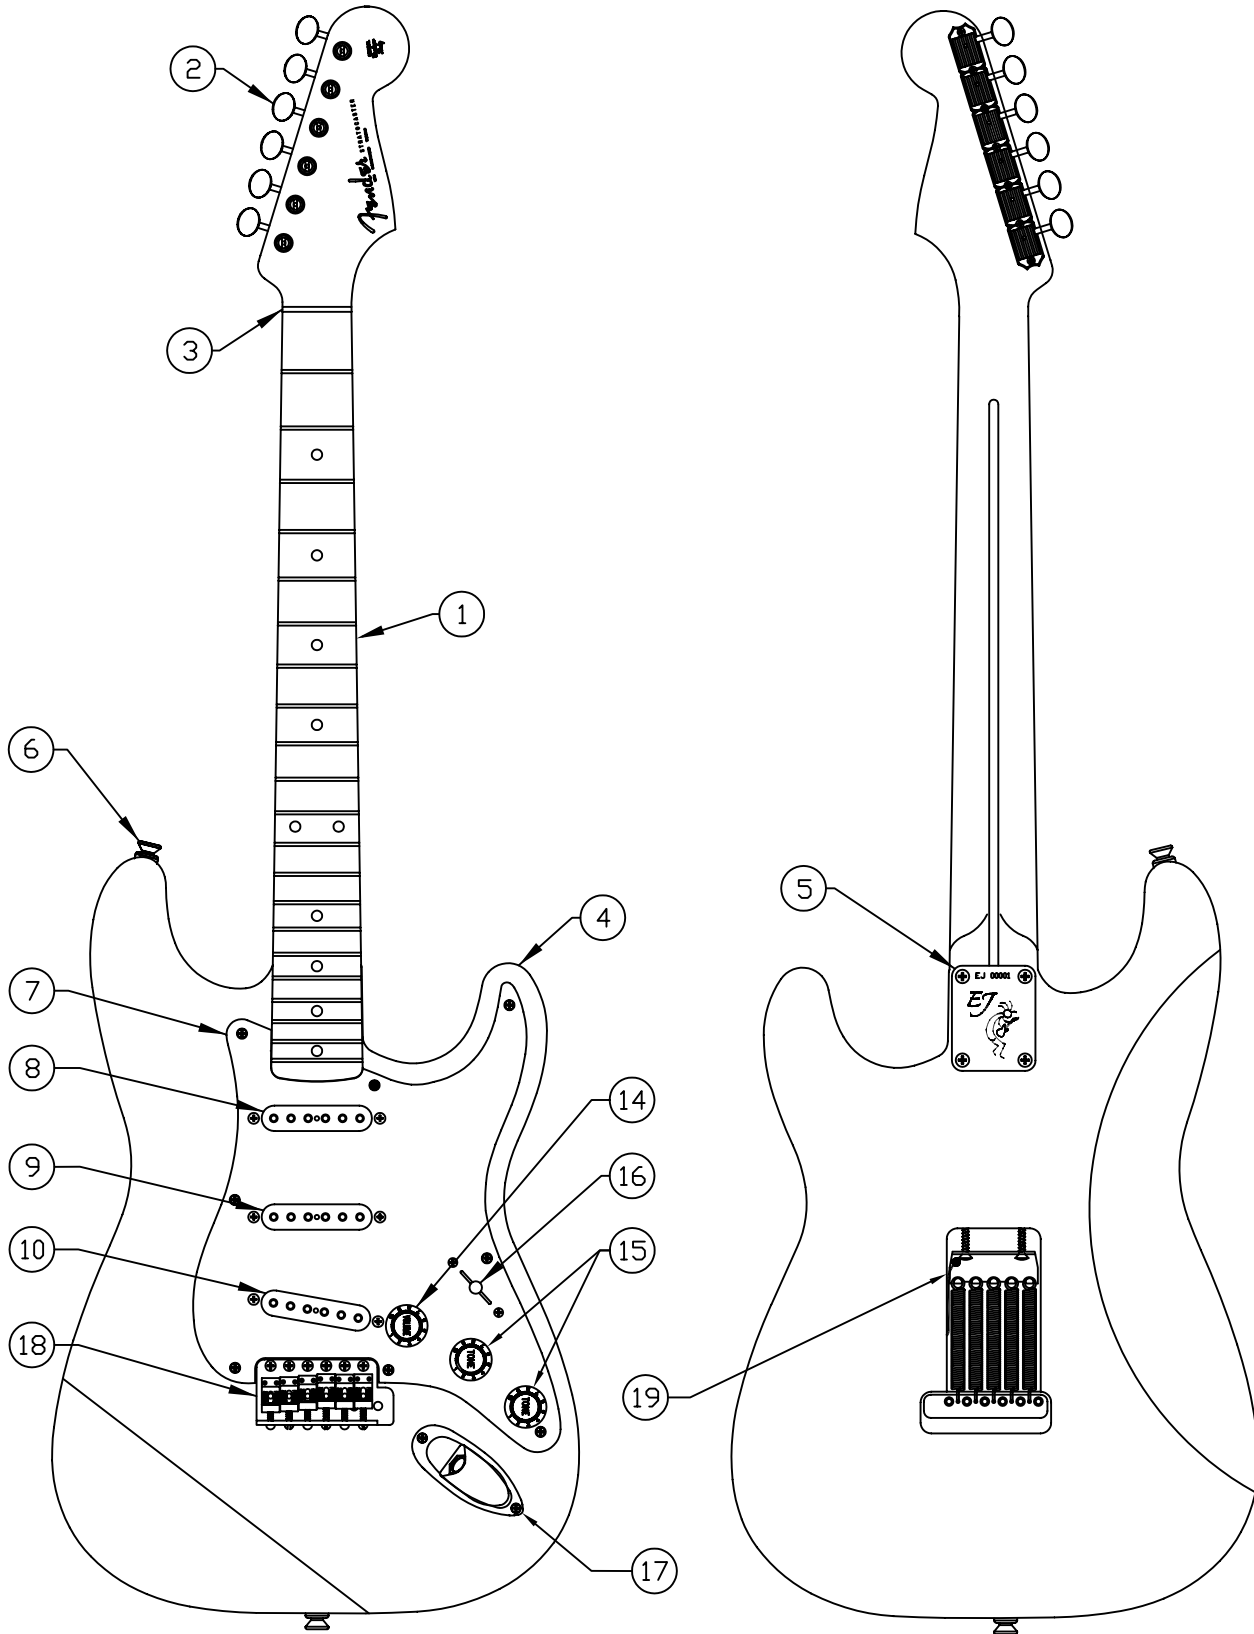

ERIC JOHNSON STRAT®, 011-7702

Fender®