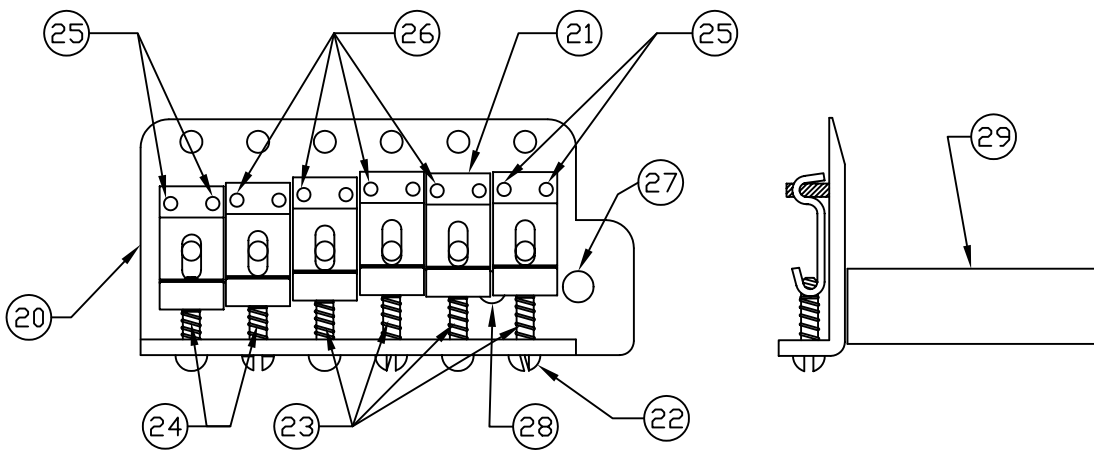

BRIDGE ASSY