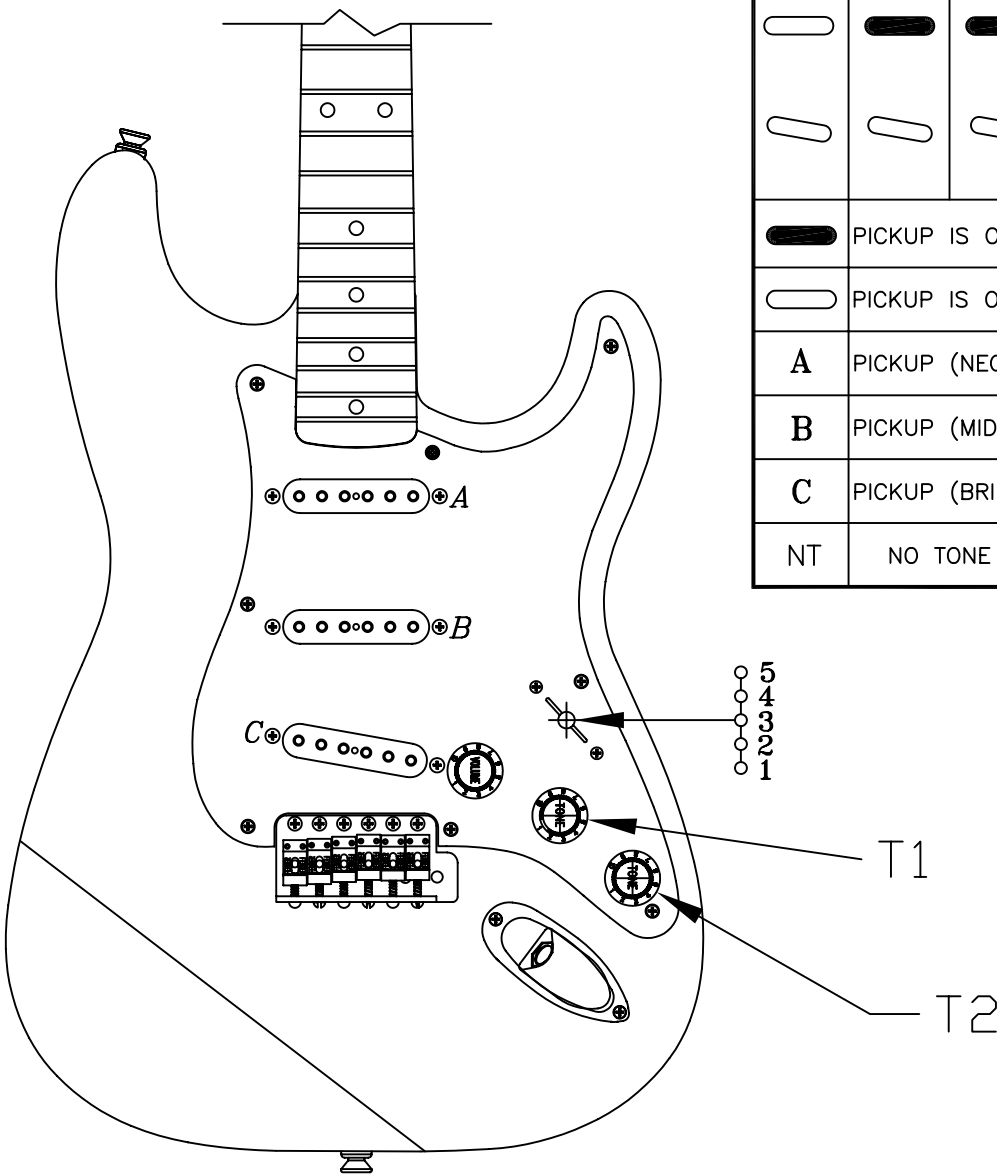

BODY CHART

Part #	Color
0068928503	2-Color Sunburst
0068928506	Black
0068928509	Candy Apple Red
0068928501	White Blonde

SWITCH & CONTROL FUNCTIONS

5 WAY SWITCH POSITION					
5	4	3	2	1	
T1	T1	NT	T2	T2	
					← NECK PICKUP (A)
					← MIDDLE PICKUP (B)
					← BRIDGE PICKUP (C)
	PICKUP IS ON				INDICATES POSITION OF 5 WAY SWITCH
	PICKUP IS OFF				
A	PICKUP (NECK)				
B	PICKUP (MIDDLE)				
C	PICKUP (BRIDGE)				
NT	NO TONE				