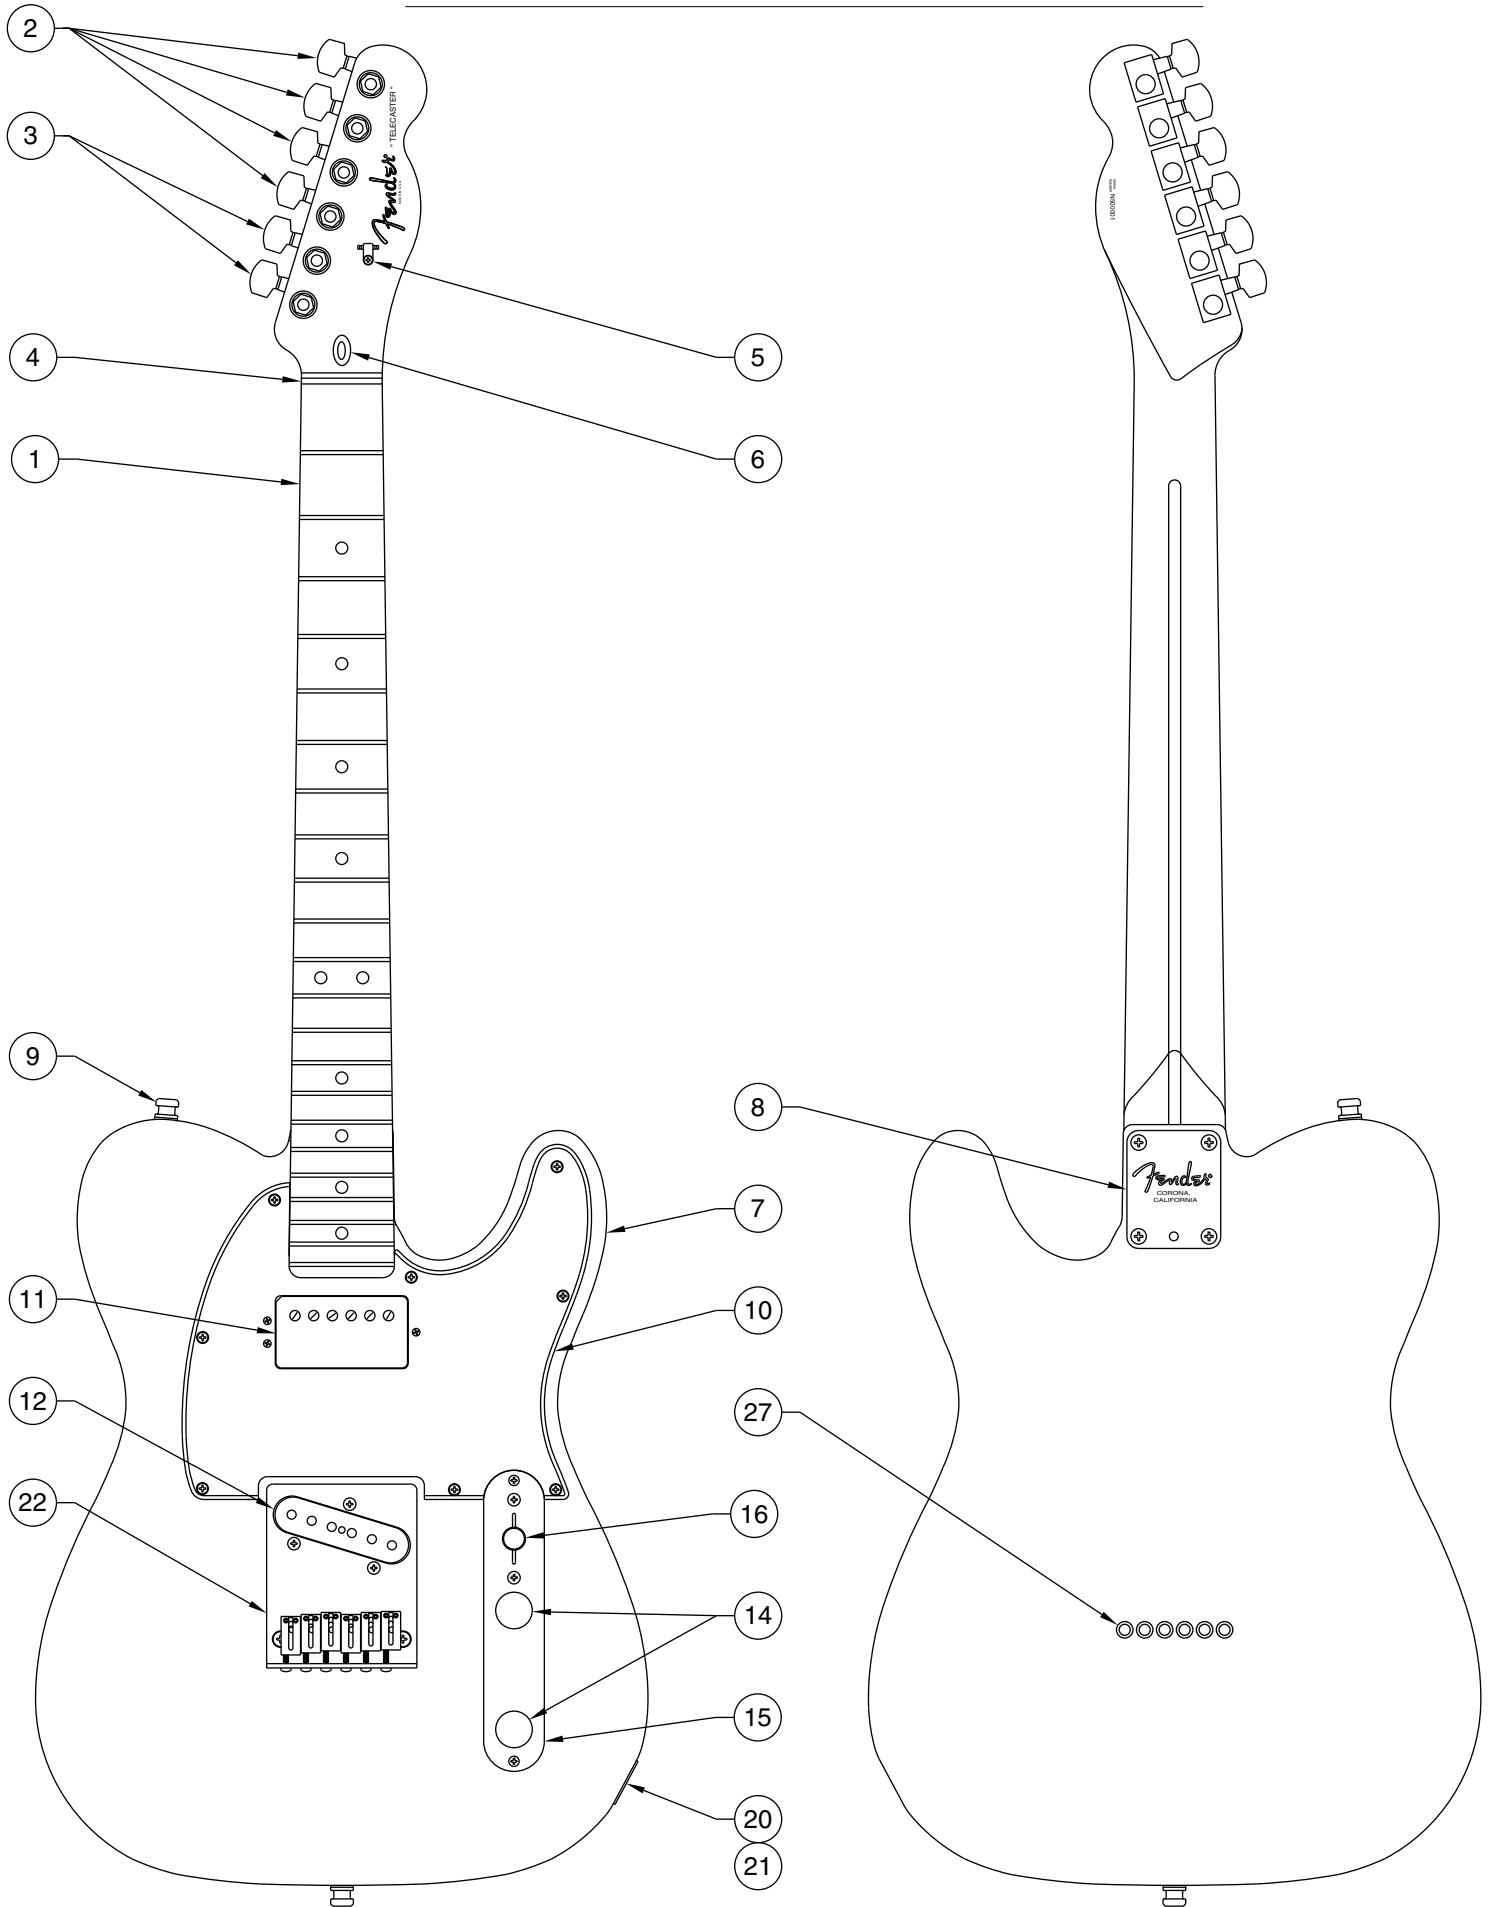

# U.S. HOT ROD FAT TELECASTER 0118000

CONTROL ASSEMBLY

SWITCH WIRING DETAIL

SCALE : NONE

BRIDGE ASSEMBLY

Body Part Number	
0055221500	3 Color Sunburst
0056186506	Black
0056186509	Candy Apple Red
0038417501	White Blonde

SWITCH & CONTROL FUNCTION

5 WAY SWITCH POSITION					
					← 5 WAY SWITCH POSITION
					← NECK PICKUP
					← BRIDGE PICKUP
	← PICKUP IS ON				← PICKUP IS OFF