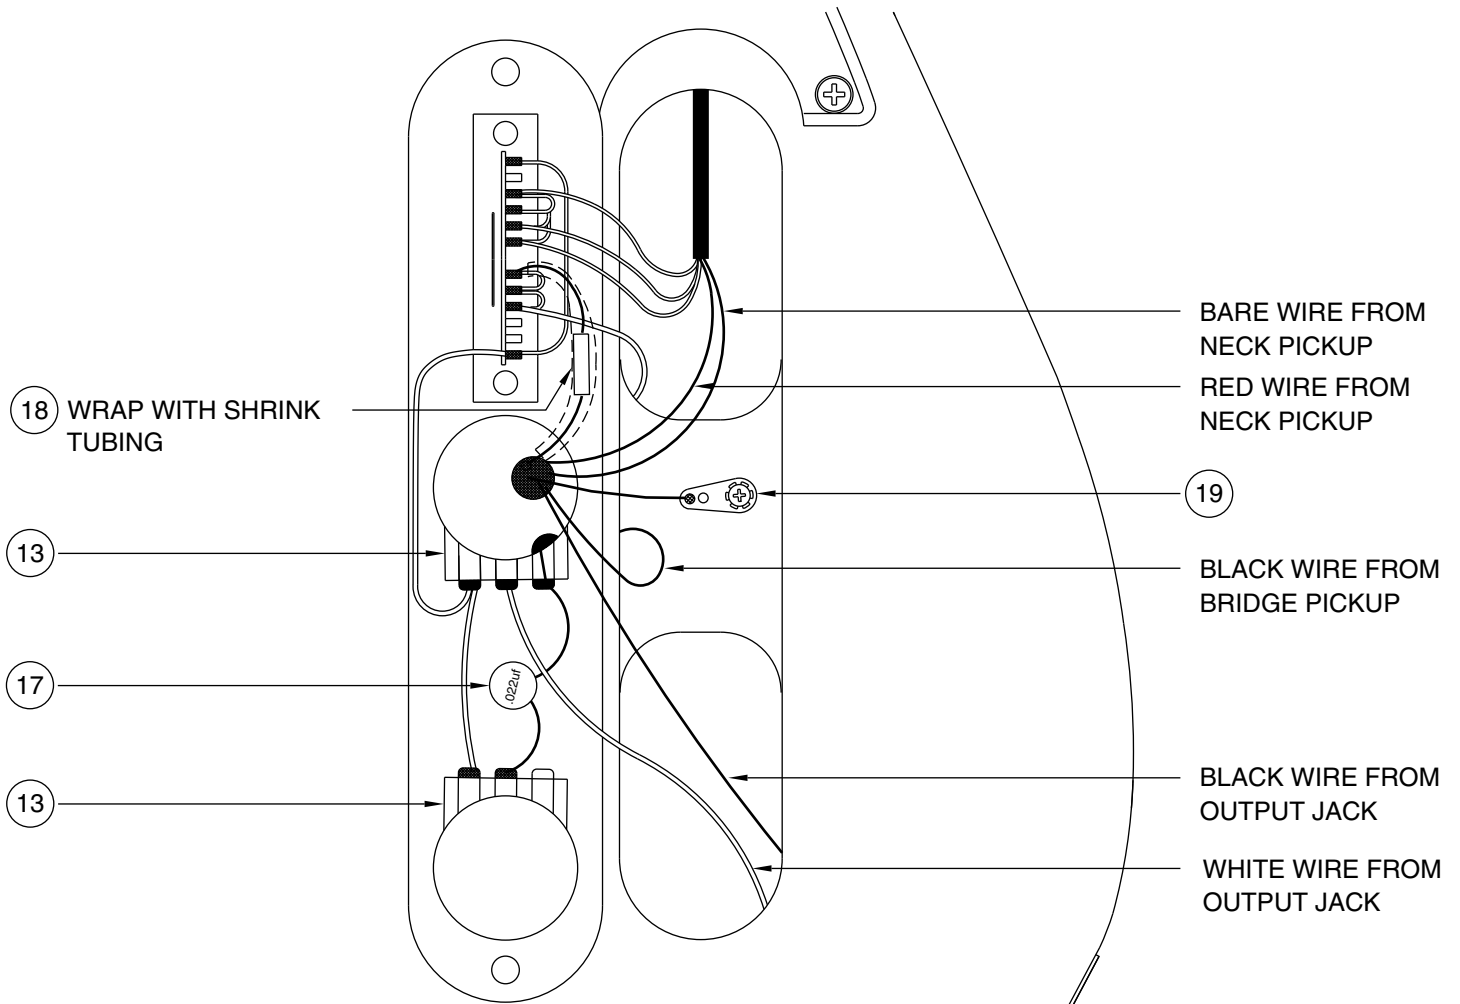

# U.S. HOT ROD FAT TELECASTER 0118000

CONTROL ASSEMBLY

SWITCH WIRING DETAIL

SCALE : NONE

BRIDGE ASSEMBLY

Body Part Number	
0055221500	3 Color Sunburst
0056186506	Black
0056186509	Candy Apple Red
0038417501	White Blonde

SWITCH & CONTROL FUNCTION

5 WAY SWITCH POSITION					
					← 5 WAY SWITCH POSITION
					← NECK PICKUP
					← BRIDGE PICKUP
	← PICKUP IS ON				← PICKUP IS OFF