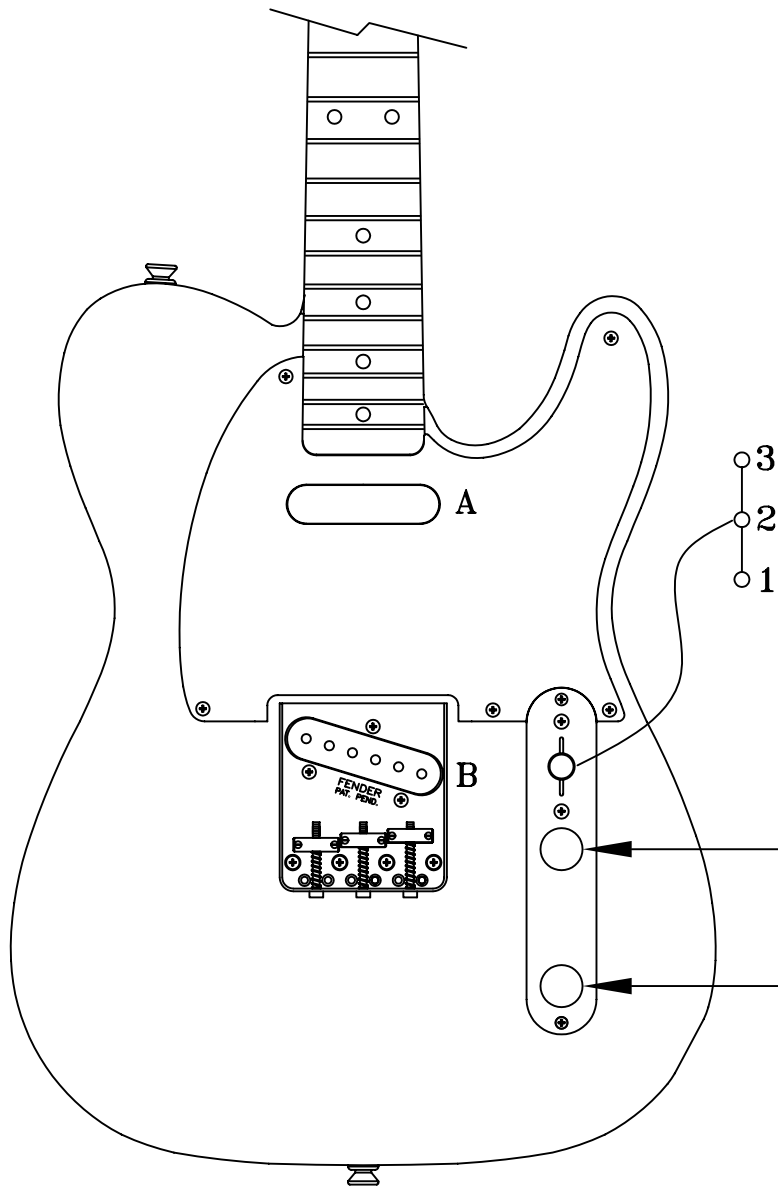

HIGHWAY 1™ TEXAS TELECASTER® , 0113502, MN

SWITCH & CONTROL FUNCTION

3 WAY SWITCH POSITION			
● 3 ○ ○	○ ● 2 ○ ○	○ ○ ○ ● 1	
█	█	○	← NECK PICKUP (A)
○	█	█	←
█	PICKUP IS ON		○ INDICATES POSITION OF 3 WAY SWITCH ●
○	PICKUP IS OFF		
A	PICKUP (NECK)		
B	PICKUP (BRIDGE)		

MASTER VOLUME CONTROL

MASTER TONE CONTROL