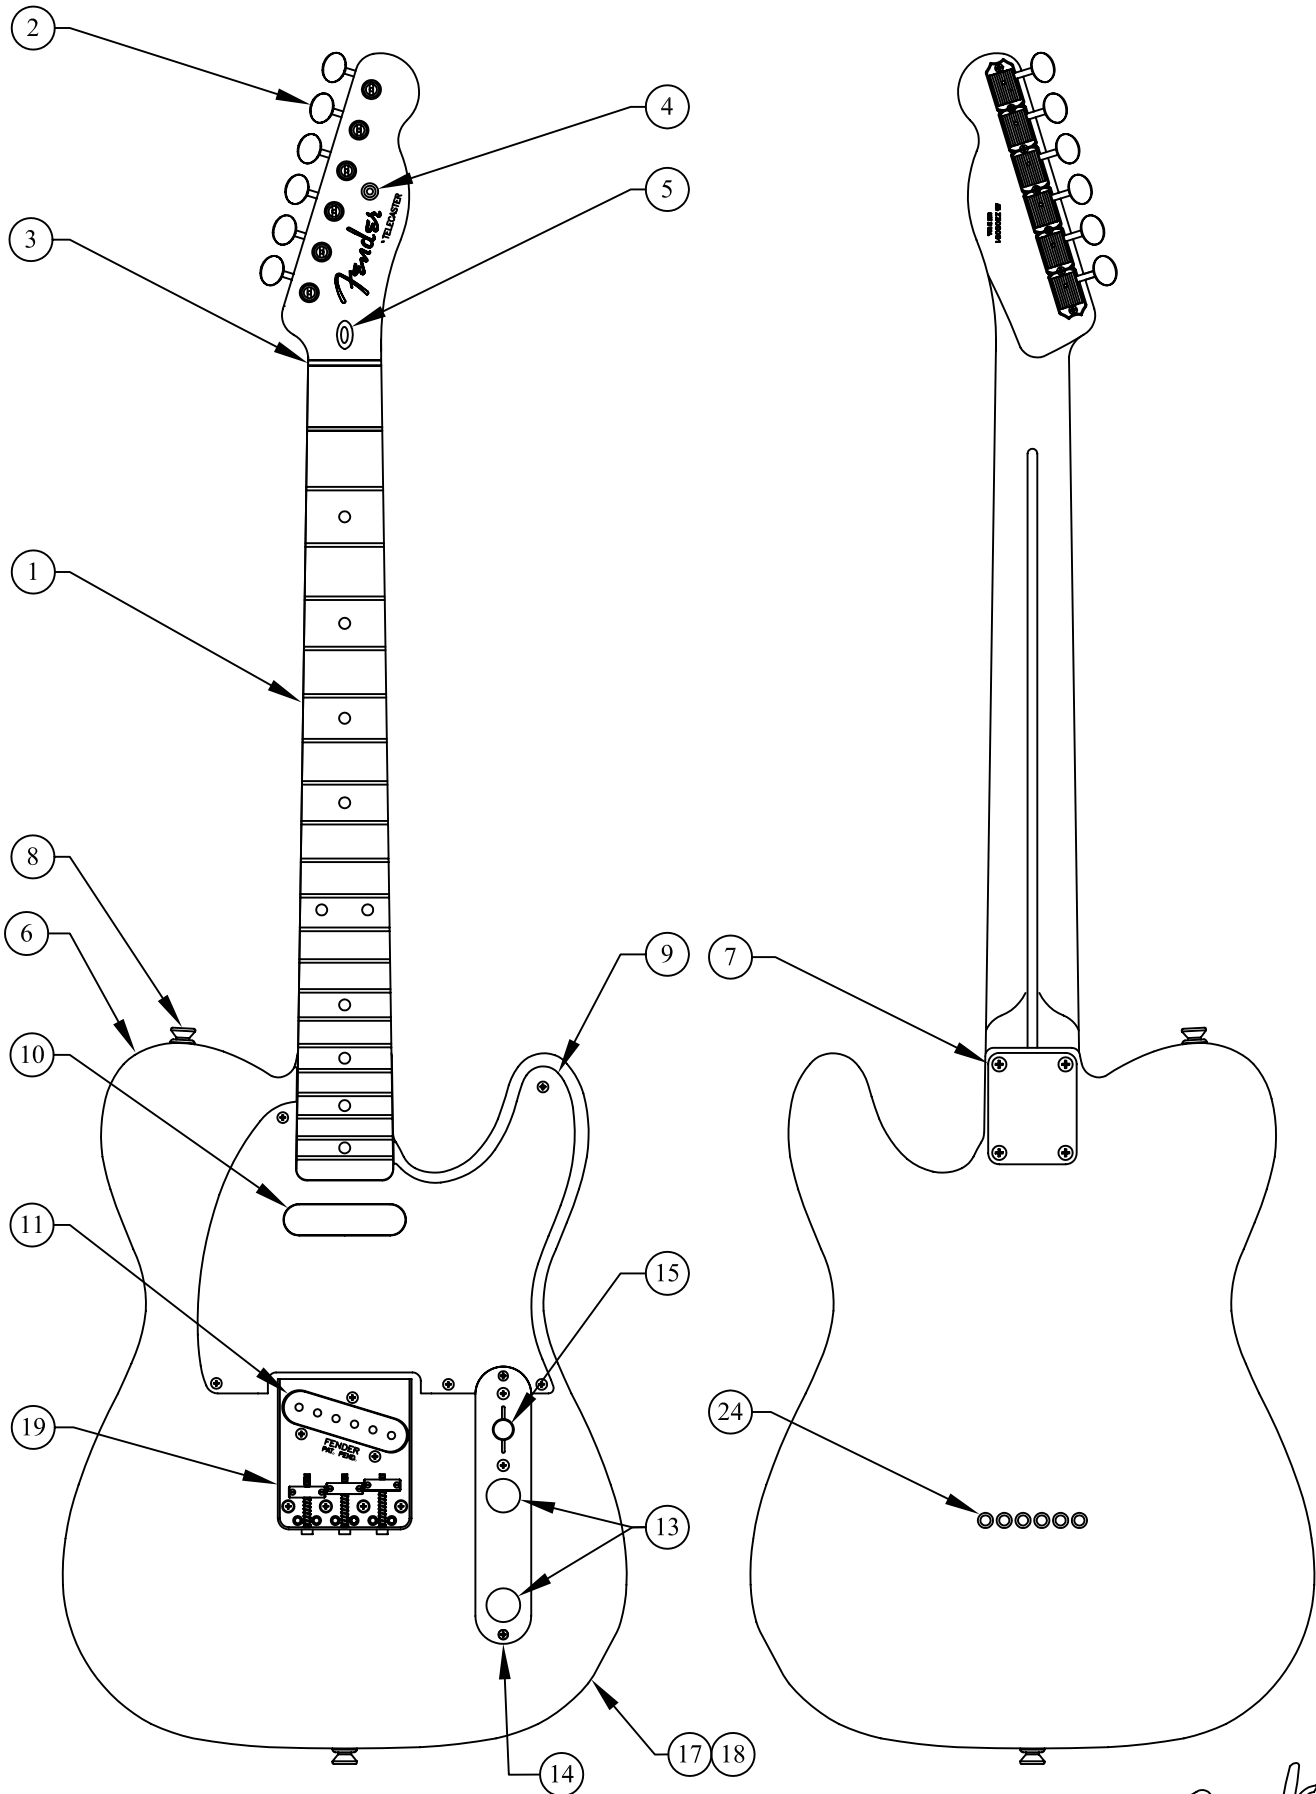

HIGHWAY 1™ TEXAS TELECASTER®, 0113502, MN