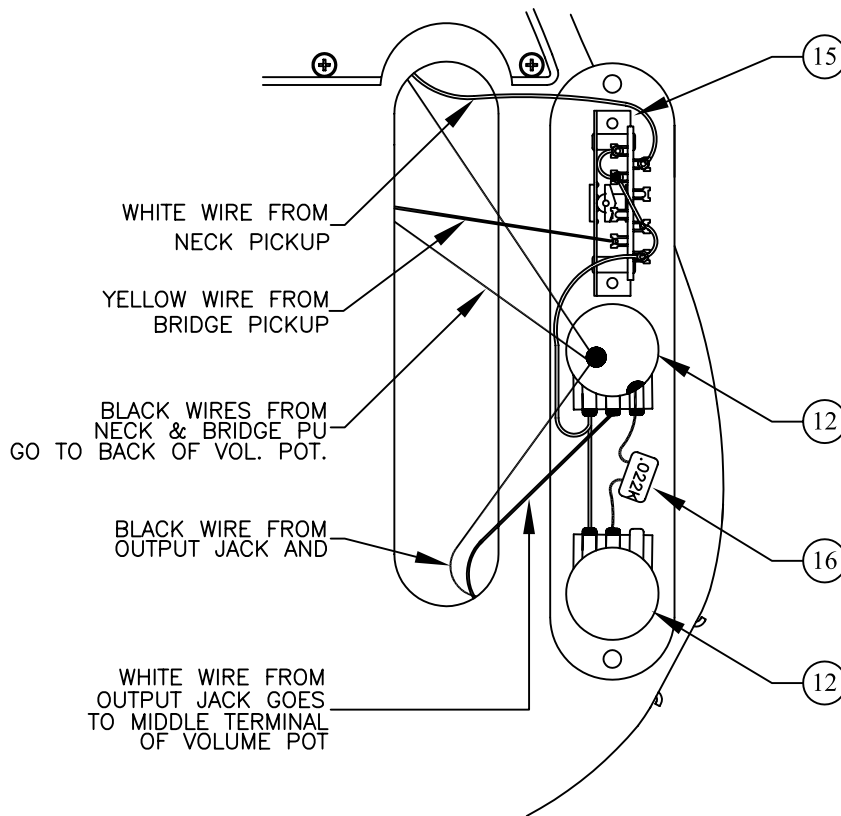

## WIRING DIAGRAM

# HIGHWAY 1™ TEXAS TELECASTER®, 0113502, MN

REF.#	P/N	DESCRIPTION
1	0063085000	Neck, Highway 1 Vintage Texas Telecaster®, MN
2	0019309000	Tuning Key, (1) Set
	0011357000	Mounting Screw
	0019312000	Bushing
3	0083675000	Bone Nut
4	0018365000	String Retainer
	0015578000	Mounting Screw
5	0023811000	Adjustment Wrench
6	See Chart	Body, Vintage Telecaster
7	0018353000	Neck Mounting Plate
	0015636000	Mounting Screw
8	0012344000	Strap Button
	0016188000	Mounting Screw
9	0051514000	Pickguard, White
	0015578000	Mounting Screw
10	0063081000	Pickup, Neck
	0016295000	Mounting Screw
	0039410000	Tubing, Latex Cut
11	0063082000	Pickup, Bridge
	0048631000	Mounting Screw
	0036878000	Tubing, Latex Cut
12	0019064000	Control, 250K, Audio, (2)
	0016352000	Mounting Hex Nut
	0016436000	Lock Washer, Intl
13	0013359000	Knob, (Volume, Tone), Knurle, (2)
	0028897001	Screw Set
14	0033134060	Control Plate
	0015578000	Mounting Screw
15	0053290000	Switch, Lever 3-Position
	0015800000	Mounting Screw
	0018359000	Knob, Black
16	0024832000	Capacitor, .022uf
17	0021956000	Output Jack
	0016352000	Mounting Hex Nut
	0016436000	Lock Washer, Intl
18	0010363070	Ferrule, Jack
	0010355000	Retainer, Jack
19	0063083000	Bridge Assembly
	0016188000	Mounting Screw
20	0054162000	Bridge Plate
21	0018360000	Bridge Section, (3)
22	0018377000	Intonation Screw, (3)
	0018689000	Intonation Spring, (3)
23	0016105000	Height Adjustment Screw, (6)
24	0012112000	String Retainer, Ferrule

## BODY COMBINATION CHART

P/N	Color
0063086503	2-Color Sunburst
0063086567	Honey Blonde

## SWITCH & CONTROL FUNCTION

3 WAY SWITCH POSITION			
● 3 ○ ○	○ ● 2 ○ ○	○ ○ ○ ● 1	
█	█	○	← NECK PICKUP (A)
○	█	█	←
█	PICKUP IS ON		○ INDICATES POSITION OF 3 WAY SWITCH ●
○	PICKUP IS OFF		
A	PICKUP (NECK)		
B	PICKUP (BRIDGE)		