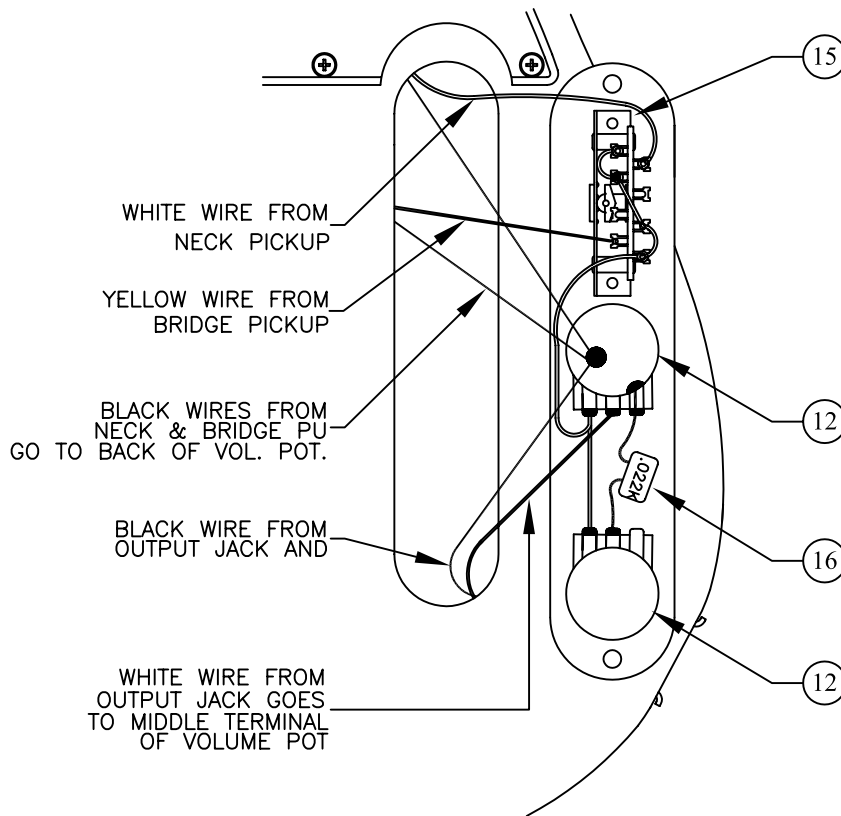

HIGHWAY 1™ TEXAS TELECASTER®, 0113502, MN

HIGHWAY 1™ TEXAS TELECASTER®, 0113502, MN

WIRING DIAGRAM

BRIDGE ASSEMBLY

HIGHWAY 1™ TEXAS TELECASTER®, 0113502, MN

REF.#	P/N	DESCRIPTION
1	0063085000	Neck, Highway 1 Vintage Texas Telecaster®, MN
2	0019309000	Tuning Key, (1) Set
	0011357000	Mounting Screw
	0019312000	Bushing
3	0083675000	Bone Nut
4	0018365000	String Retainer
	0015578000	Mounting Screw
5	0023811000	Adjustment Wrench
6	See Chart	Body, Vintage Telecaster
7	0018353000	Neck Mounting Plate
	0015636000	Mounting Screw
8	0012344000	Strap Button
	0016188000	Mounting Screw
9	0051514000	Pickguard, White
	0015578000	Mounting Screw
10	0063081000	Pickup, Neck
	0016295000	Mounting Screw
	0039410000	Tubing, Latex Cut
11	0063082000	Pickup, Bridge
	0048631000	Mounting Screw
	0036878000	Tubing, Latex Cut
12	0019064000	Control, 250K, Audio, (2)
	0016352000	Mounting Hex Nut
	0016436000	Lock Washer, Intl
13	0013359000	Knob, (Volume, Tone), Knurle, (2)
	0028897001	Screw Set
14	0033134060	Control Plate
	0015578000	Mounting Screw
15	0053290000	Switch, Lever 3-Position
	0015800000	Mounting Screw
	0018359000	Knob, Black
16	0024832000	Capacitor, .022uf
17	0021956000	Output Jack
	0016352000	Mounting Hex Nut
	0016436000	Lock Washer, Intl
18	0010363070	Ferrule, Jack
	0010355000	Retainer, Jack
19	0063083000	Bridge Assembly
	0016188000	Mounting Screw
20	0054162000	Bridge Plate
21	0018360000	Bridge Section, (3)
22	0018377000	Intonation Screw, (3)
	0018689000	Intonation Spring, (3)
23	0016105000	Height Adjustment Screw, (6)
24	0012112000	String Retainer, Ferrule

BODY COMBINATION CHART

P/N	Color
0063086503	2-Color Sunburst
0063086567	Honey Blonde

HIGHWAY 1™ TEXAS TELECASTER® , 0113502, MN

SWITCH & CONTROL FUNCTION

3 WAY SWITCH POSITION			
● 3 ○	○ 2 ●	○ 1 ●	
■	■	○	← NECK PICKUP (A)
○	■	■	←
■	PICKUP IS ON		○ INDICATES POSITION OF 3 WAY SWITCH ●
○	PICKUP IS OFF		
A	PICKUP (NECK)		
B	PICKUP (BRIDGE)		

MASTER VOLUME CONTROL

MASTER TONE CONTROL