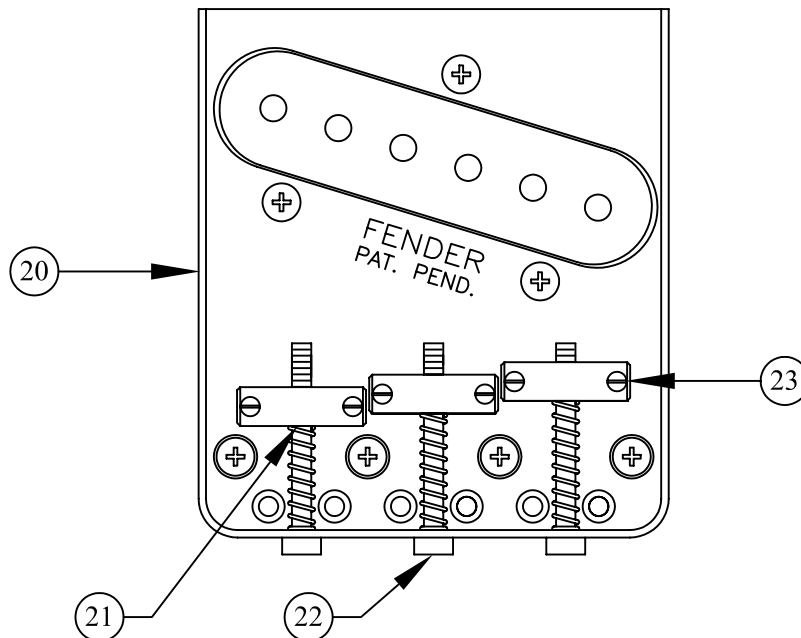

## WIRING DIAGRAM

# HIGHWAY 1™ TEXAS TELECASTER®, 0113502, MN

REF.#	P/N	DESCRIPTION
1	0063085000	Neck, Highway 1 Vintage Texas Telecaster®, MN
2	0019309000	Tuning Key, (1) Set
	0011357000	Mounting Screw
	0019312000	Bushing
3	0083675000	Bone Nut
4	0018365000	String Retainer
	0015578000	Mounting Screw
5	0023811000	Adjustment Wrench
6	See Chart	Body, Vintage Telecaster
7	0018353000	Neck Mounting Plate
	0015636000	Mounting Screw
8	0012344000	Strap Button
	0016188000	Mounting Screw
9	0051514000	Pickguard, White
	0015578000	Mounting Screw
10	0063081000	Pickup, Neck
	0016295000	Mounting Screw
	0039410000	Tubing, Latex Cut
11	0063082000	Pickup, Bridge
	0048631000	Mounting Screw
	0036878000	Tubing, Latex Cut
12	0019064000	Control, 250K, Audio, (2)
	0016352000	Mounting Hex Nut
	0016436000	Lock Washer, Intl
13	0013359000	Knob, (Volume, Tone), Knurle, (2)
	0028897001	Screw Set
14	0033134060	Control Plate
	0015578000	Mounting Screw
15	0053290000	Switch, Lever 3-Position
	0015800000	Mounting Screw
	0018359000	Knob, Black
16	0024832000	Capacitor, .022uf
17	0021956000	Output Jack
	0016352000	Mounting Hex Nut
	0016436000	Lock Washer, Intl
18	0010363070	Ferrule, Jack
	0010355000	Retainer, Jack
19	0063083000	Bridge Assembly
	0016188000	Mounting Screw
20	0054162000	Bridge Plate
21	0018360000	Bridge Section, (3)
22	0018377000	Intonation Screw, (3)
	0018689000	Intonation Spring, (3)
23	0016105000	Height Adjustment Screw, (6)
24	0012112000	String Retainer, Ferrule