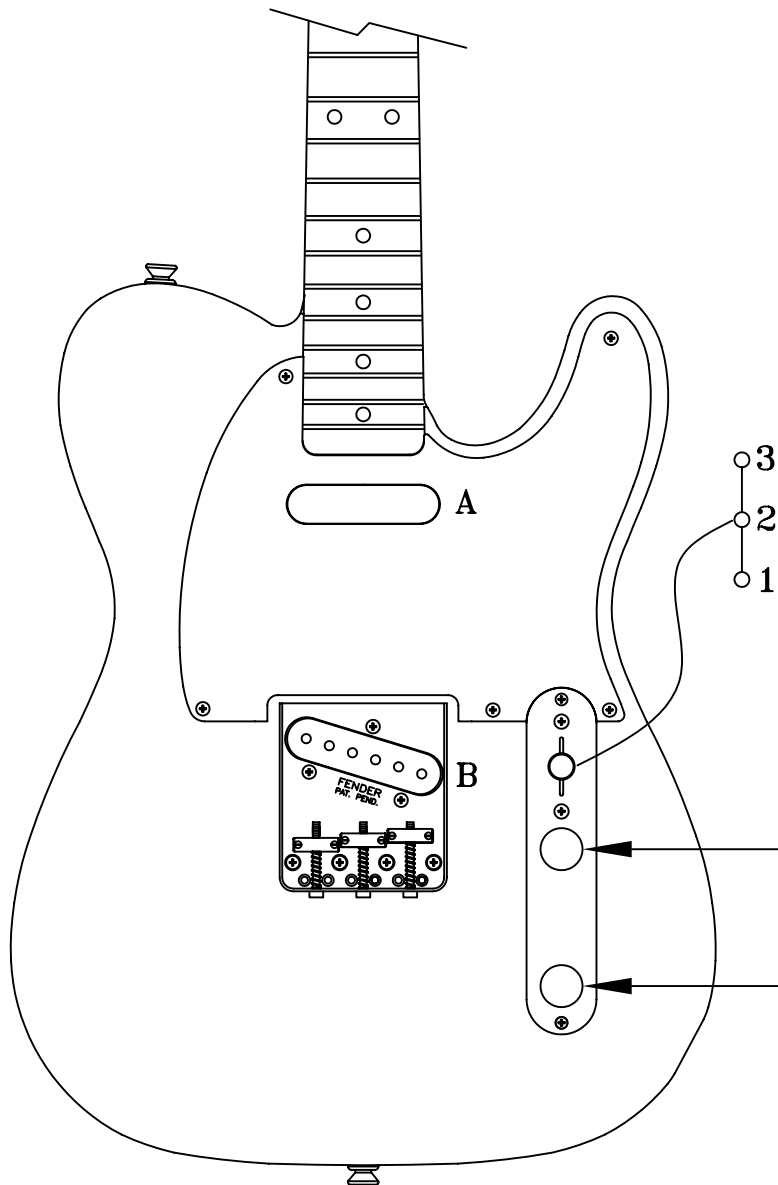

HIGHWAY 1™ TEXAS TELECASTER®, 0113502, MN

HIGHWAY 1™ TEXAS TELECASTER®, 0113502, MN

WIRING DIAGRAM

BRIDGE ASSEMBLY

HIGHWAY 1™ TEXAS TELECASTER®, 0113502, MN

REF.#	P/N	DESCRIPTION
1	0063085000	Neck, Highway 1 Vintage Texas Telecaster®, MN
2	0019309000	Tuning Key, (1) Set
	0011357000	Mounting Screw
	0019312000	Bushing
3	0083675000	Bone Nut
4	0018365000	String Retainer
	0015578000	Mounting Screw
5	0023811000	Adjustment Wrench
6	See Chart	Body, Vintage Telecaster
7	0018353000	Neck Mounting Plate
	0015636000	Mounting Screw
8	0012344000	Strap Button
	0016188000	Mounting Screw
9	0051514000	Pickguard, White
	0015578000	Mounting Screw
10	0063081000	Pickup, Neck
	0016295000	Mounting Screw
	0039410000	Tubing, Latex Cut
11	0063082000	Pickup, Bridge
	0048631000	Mounting Screw
	0036878000	Tubing, Latex Cut
12	0019064000	Control, 250K, Audio, (2)
	0016352000	Mounting Hex Nut
	0016436000	Lock Washer, Intl
13	0013359000	Knob, (Volume, Tone), Knurle, (2)
	0028897001	Screw Set
14	0033134060	Control Plate
	0015578000	Mounting Screw
15	0053290000	Switch, Lever 3-Position
	0015800000	Mounting Screw
	0018359000	Knob, Black
16	0024832000	Capacitor, .022uf
17	0021956000	Output Jack
	0016352000	Mounting Hex Nut
	0016436000	Lock Washer, Intl
18	0010363070	Ferrule, Jack
	0010355000	Retainer, Jack
19	0063083000	Bridge Assembly
	0016188000	Mounting Screw
20	0054162000	Bridge Plate
21	0018360000	Bridge Section, (3)
22	0018377000	Intonation Screw, (3)
	0018689000	Intonation Spring, (3)
23	0016105000	Height Adjustment Screw, (6)
24	0012112000	String Retainer, Ferrule

BODY COMBINATION CHART

P/N	Color
0063086503	2-Color Sunburst
0063086567	Honey Blonde

HIGHWAY 1™ TEXAS TELECASTER® , 0113502, MN

SWITCH & CONTROL FUNCTION

3 WAY SWITCH POSITION			
● 3 ○	○ 2 ●	○ 1 ●	
■	■	○	← NECK PICKUP (A)
○	■	■	←
■	PICKUP IS ON		○ INDICATES POSITION OF 3 WAY SWITCH ●
○	PICKUP IS OFF		
A	PICKUP (NECK)		
B	PICKUP (BRIDGE)		

MASTER VOLUME CONTROL

MASTER TONE CONTROL