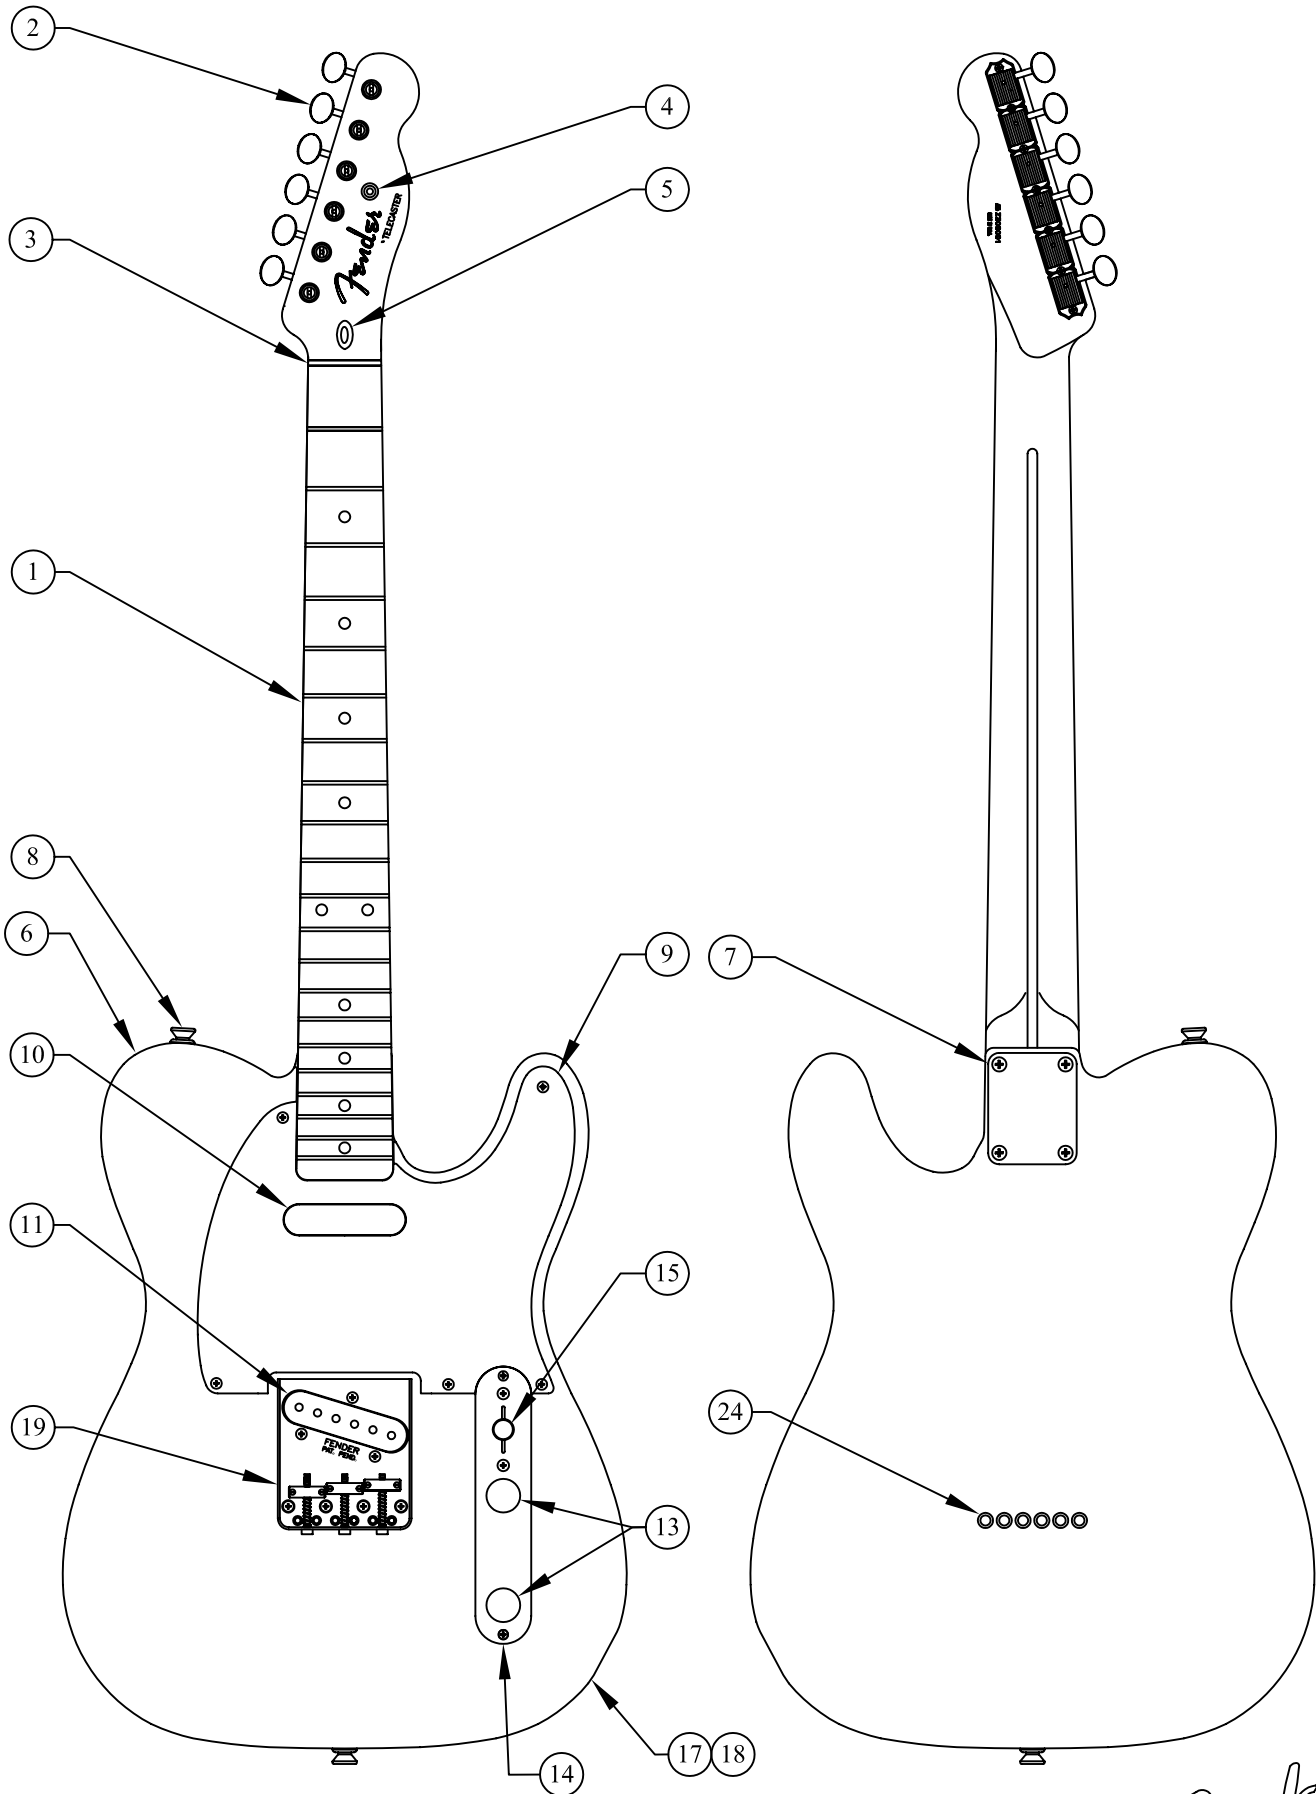

HIGHWAY 1™ TEXAS TELECASTER®, 0113502, MN

HIGHWAY 1™ TEXAS TELECASTER®, 0113502, MN

WIRING DIAGRAM

BRIDGE ASSEMBLY

HIGHWAY 1™ TEXAS TELECASTER®, 0113502, MN

REF.#	P/N	DESCRIPTION
1	0063085000	Neck, Highway 1 Vintage Texas Telecaster®, MN
2	0019309000	Tuning Key, (1) Set
	0011357000	Mounting Screw
	0019312000	Bushing
3	0083675000	Bone Nut
4	0018365000	String Retainer
	0015578000	Mounting Screw
5	0023811000	Adjustment Wrench
6	See Chart	Body, Vintage Telecaster
7	0018353000	Neck Mounting Plate
	0015636000	Mounting Screw
8	0012344000	Strap Button
	0016188000	Mounting Screw
9	0051514000	Pickguard, White
	0015578000	Mounting Screw
10	0063081000	Pickup, Neck
	0016295000	Mounting Screw
	0039410000	Tubing, Latex Cut
11	0063082000	Pickup, Bridge
	0048631000	Mounting Screw
	0036878000	Tubing, Latex Cut
12	0019064000	Control, 250K, Audio, (2)
	0016352000	Mounting Hex Nut
	0016436000	Lock Washer, Intl
13	0013359000	Knob, (Volume, Tone), Knurle, (2)
	0028897001	Screw Set
14	0033134060	Control Plate
	0015578000	Mounting Screw
15	0053290000	Switch, Lever 3-Position
	0015800000	Mounting Screw
	0018359000	Knob, Black
16	0024832000	Capacitor, .022uf
17	0021956000	Output Jack
	0016352000	Mounting Hex Nut
	0016436000	Lock Washer, Intl
18	0010363070	Ferrule, Jack
	0010355000	Retainer, Jack
19	0063083000	Bridge Assembly
	0016188000	Mounting Screw
20	0054162000	Bridge Plate
21	0018360000	Bridge Section, (3)
22	0018377000	Intonation Screw, (3)
	0018689000	Intonation Spring, (3)
23	0016105000	Height Adjustment Screw, (6)
24	0012112000	String Retainer, Ferrule

BODY COMBINATION CHART

P/N	Color
0063086503	2-Color Sunburst
0063086567	Honey Blonde

HIGHWAY 1™ TEXAS TELECASTER® , 0113502, MN

SWITCH & CONTROL FUNCTION

3 WAY SWITCH POSITION			
● 3 ○	○ 2 ●	○ 1 ●	
■	■	○	← NECK PICKUP (A)
○	■	■	←
■	PICKUP IS ON		○ INDICATES POSITION OF 3 WAY SWITCH ●
○	PICKUP IS OFF		
A	PICKUP (NECK)		
B	PICKUP (BRIDGE)		

MASTER VOLUME CONTROL

MASTER TONE CONTROL