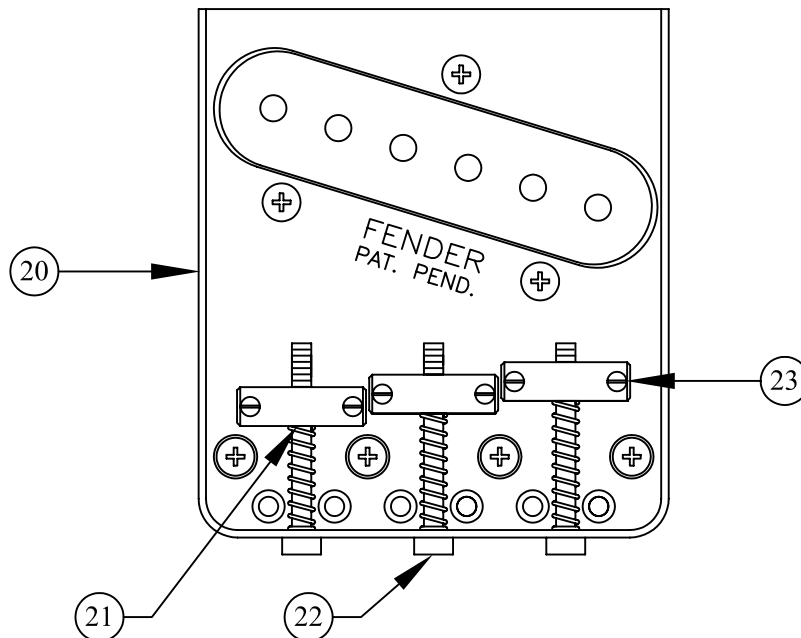

HIGHWAY 1™ TEXAS TELECASTER®, 0113502, MN

HIGHWAY 1™ TEXAS TELECASTER®, 0113502, MN

WIRING DIAGRAM

BRIDGE ASSEMBLY

HIGHWAY 1™ TEXAS TELECASTER®, 0113502, MN

REF.#	P/N	DESCRIPTION
1	0063085000	Neck, Highway 1 Vintage Texas Telecaster®, MN
2	0019309000	Tuning Key, (1) Set
	0011357000	Mounting Screw
	0019312000	Bushing
3	0083675000	Bone Nut
4	0018365000	String Retainer
	0015578000	Mounting Screw
5	0023811000	Adjustment Wrench
6	See Chart	Body, Vintage Telecaster
7	0018353000	Neck Mounting Plate
	0015636000	Mounting Screw
8	0012344000	Strap Button
	0016188000	Mounting Screw
9	0051514000	Pickguard, White
	0015578000	Mounting Screw
10	0063081000	Pickup, Neck
	0016295000	Mounting Screw
	0039410000	Tubing, Latex Cut
11	0063082000	Pickup, Bridge
	0048631000	Mounting Screw
	0036878000	Tubing, Latex Cut
12	0019064000	Control, 250K, Audio, (2)
	0016352000	Mounting Hex Nut
	0016436000	Lock Washer, Intl
13	0013359000	Knob, (Volume, Tone), Knurle, (2)
	0028897001	Screw Set
14	0033134060	Control Plate
	0015578000	Mounting Screw
15	0053290000	Switch, Lever 3-Position
	0015800000	Mounting Screw
	0018359000	Knob, Black
16	0024832000	Capacitor, .022uf
17	0021956000	Output Jack
	0016352000	Mounting Hex Nut
	0016436000	Lock Washer, Intl
18	0010363070	Ferrule, Jack
	0010355000	Retainer, Jack
19	0063083000	Bridge Assembly
	0016188000	Mounting Screw
20	0054162000	Bridge Plate
21	0018360000	Bridge Section, (3)
22	0018377000	Intonation Screw, (3)
	0018689000	Intonation Spring, (3)
23	0016105000	Height Adjustment Screw, (6)
24	0012112000	String Retainer, Ferrule

BODY COMBINATION CHART

P/N	Color
0063086503	2-Color Sunburst
0063086567	Honey Blonde

HIGHWAY 1™ TEXAS TELECASTER® , 0113502, MN

SWITCH & CONTROL FUNCTION

3 WAY SWITCH POSITION			
● 3 ○	○ 2 ●	○ 1 ●	
■	■	○	← NECK PICKUP (A)
○	■	■	←
■	PICKUP IS ON		○ INDICATES POSITION OF 3 WAY SWITCH ●
○	PICKUP IS OFF		
A	PICKUP (NECK)		
B	PICKUP (BRIDGE)		

MASTER VOLUME CONTROL

MASTER TONE CONTROL