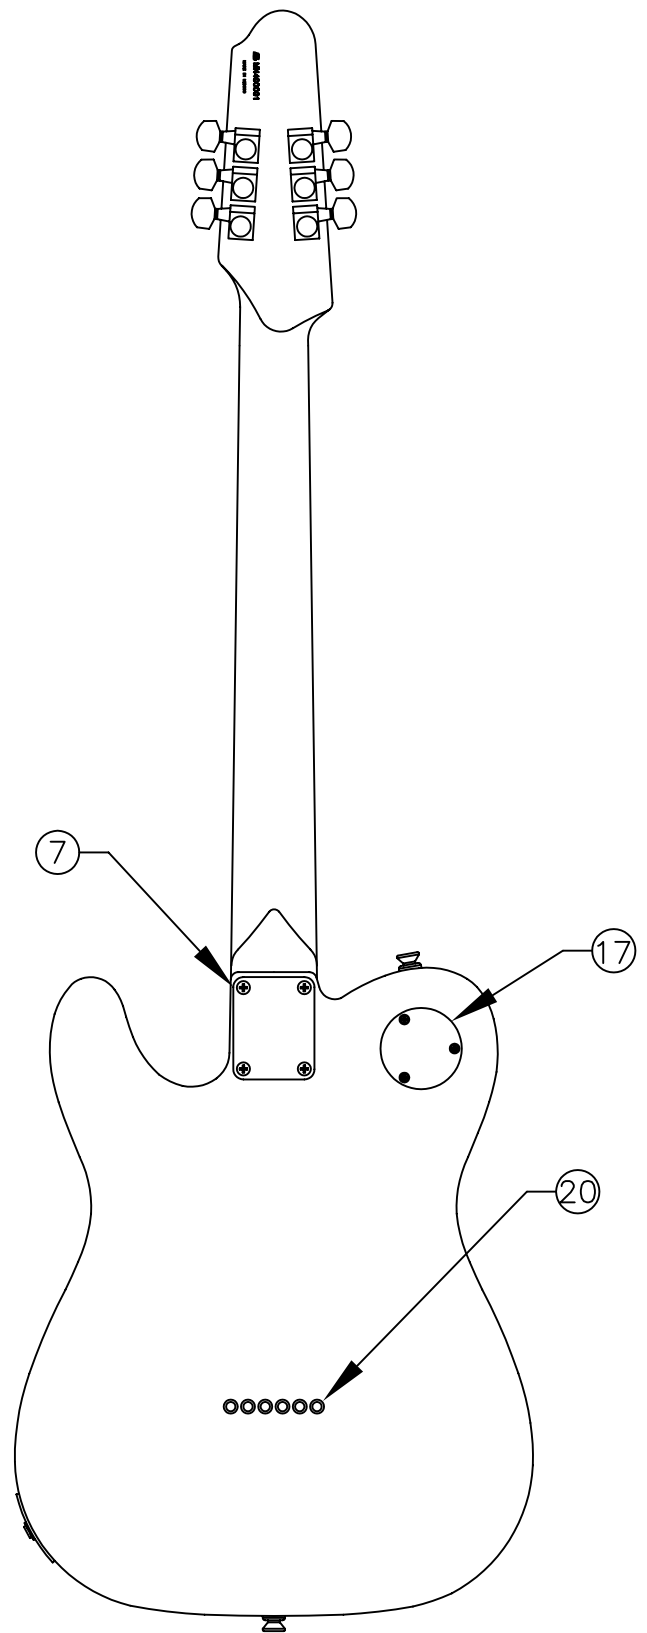

J5 TELECASTER®, 013-9000/306

WIRING DIAGRAM

J5 TELECASTER® , 013-9000/306

REF.#	P/N	DESCRIPTION
1	0064304000	Neck, John 5 Telecaster®, RW
2	0056260000	Tuning Key, RH (E, B, G, D,)
	0058815000	Washer
	0058820000	Bushing
3	0056261000	Tuning Key, LH (E, B, G, D,)
	0058815000	Washer
	0058820000	Bushing
4	0083675000	Bone Nut
5	0038467000	Truss Rod Adjusting Wrench
6	0064303506	Body, John 5 Telecaster®
7	0033024000	Neck Mounting Plate
	0015636000	Mounting Screw
8	0012344000	Strap Button
	0015610000	Mounting Screw
	0019056000	Felt Washer, Black
9	0064305000	Pickguard, John 5 Tele, Chrome
	0015578000	Mounting Screw
10	0058128000	Pickup, Twisted Tele Neck
	0050166000	Mounting Screw
	0039410000	Mounting Tube
11	0065279000	Pickup, Enforcer, HB Bridge
	0050166000	Mounting Screw
	0050167000	Mounting Spring
12	0019064000	Control 250K Audio Metal, Bridge Volume
	0016352000	Mounting Nut
	0016436000	Lock Washer
13	0019064000	Control 250K Audio Metal, Neck Volume
	0016352000	Mounting Nut
	0016436000	Lock Washer
14	0063865000	Control Plate John 5 Telecaster®
	0015578000	Mounting Screw
15	0058386000	Knob, Volume 1 & 2
	0028897001	Mounting Screw
16	3511045338	Switch, Toggle 3 Way, Chrome
17	0067920000	Plate, Toggle Switch John 5 Tele
	0015578000	Mounting Screw
18	0021956000	Output Jack
	0016436000	Lock Washer
	0016352000	Mounting Hex Nut
	0050100000	Jack Ferrule, Chrome
	0031153000	Flat Washer
19	0063560000	Bridge Assembly w/o PU
	0064306000	Mounting Screw
	0050919000	Adjusting Wrench
20	0021429000	Ferrule, String Retainer

J5 TELECASTER® , 013-9000/306  
SWITCH & CONTROL FUNCTION

3 WAY SW POSITIONS			
			POSITION
			← NECK (A)
			← BRIDGE (B)
NECK ONLY	NECK & BRIDGE PARALLEL CONNECTION	BRIDGE ONLY	CONNECTION

	PICKUP IS ON
	PICKUP IS OFF
<i>A</i>	PICKUP (NECK)
<i>B</i>	PICKUP (BRIDGE)