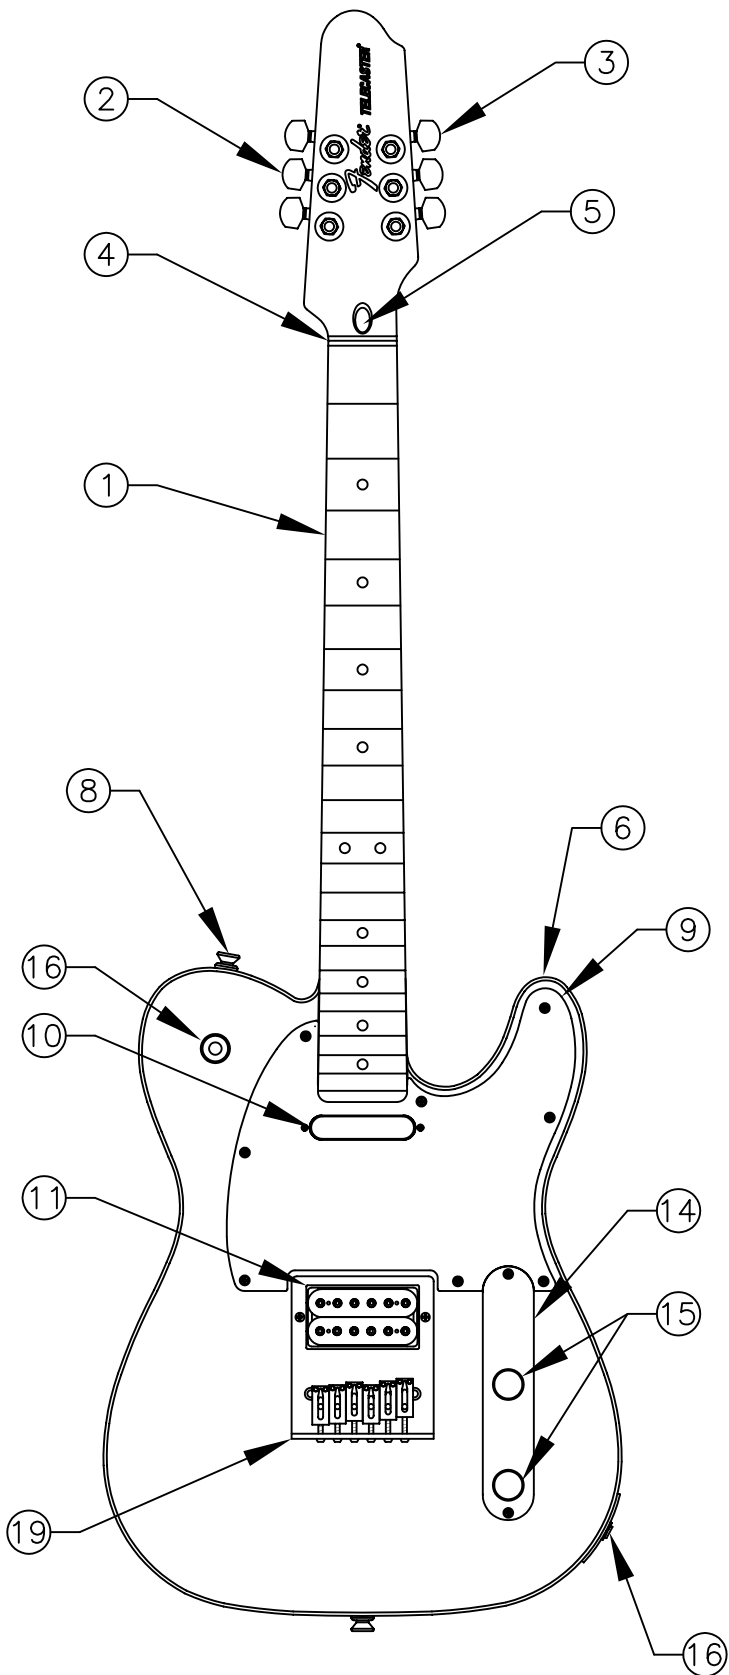

J5 TELECASTER®, 013-9000/306

WIRING DIAGRAM

J5 TELECASTER® , 013-9000/306

REF.#	P/N	DESCRIPTION
1	0064304000	Neck, John 5 Telecaster®, RW
2	0056260000	Tuning Key, RH (E, B, G, D,)
	0058815000	Washer
	0058820000	Bushing
3	0056261000	Tuning Key, LH (E, B, G, D,)
	0058815000	Washer
	0058820000	Bushing
4	0083675000	Bone Nut
5	0038467000	Truss Rod Adjusting Wrench
6	0064303506	Body, John 5 Telecaster®
7	0033024000	Neck Mounting Plate
	0015636000	Mounting Screw
8	0012344000	Strap Button
	0015610000	Mounting Screw
	0019056000	Felt Washer, Black
9	0064305000	Pickguard, John 5 Tele, Chrome
	0015578000	Mounting Screw
10	0058128000	Pickup, Twisted Tele Neck
	0050166000	Mounting Screw
	0039410000	Mounting Tube
11	0065279000	Pickup, Enforcer, HB Bridge
	0050166000	Mounting Screw
	0050167000	Mounting Spring
12	0019064000	Control 250K Audio Metal, Bridge Volume
	0016352000	Mounting Nut
	0016436000	Lock Washer
13	0019064000	Control 250K Audio Metal, Neck Volume
	0016352000	Mounting Nut
	0016436000	Lock Washer
14	0063865000	Control Plate John 5 Telecaster®
	0015578000	Mounting Screw
15	0058386000	Knob, Volume 1 & 2
	0028897001	Mounting Screw
16	3511045338	Switch, Toggle 3 Way, Chrome
17	0067920000	Plate, Toggle Switch John 5 Tele
	0015578000	Mounting Screw
18	0021956000	Output Jack
	0016436000	Lock Washer
	0016352000	Mounting Hex Nut
	0050100000	Jack Ferrule, Chrome
	0031153000	Flat Washer
19	0063560000	Bridge Assembly w/o PU
	0064306000	Mounting Screw
	0050919000	Adjusting Wrench
20	0021429000	Ferrule, String Retainer

J5 TELECASTER® , 013-9000/306  
SWITCH & CONTROL FUNCTION

3 WAY SW POSITIONS			
			POSITION
			← NECK (A)
			← BRIDGE (B)
NECK ONLY	NECK & BRIDGE PARALLEL CONNECTION	BRIDGE ONLY	CONNECTION

	PICKUP IS ON
	PICKUP IS OFF
<i>A</i>	PICKUP (NECK)
<i>B</i>	PICKUP (BRIDGE)