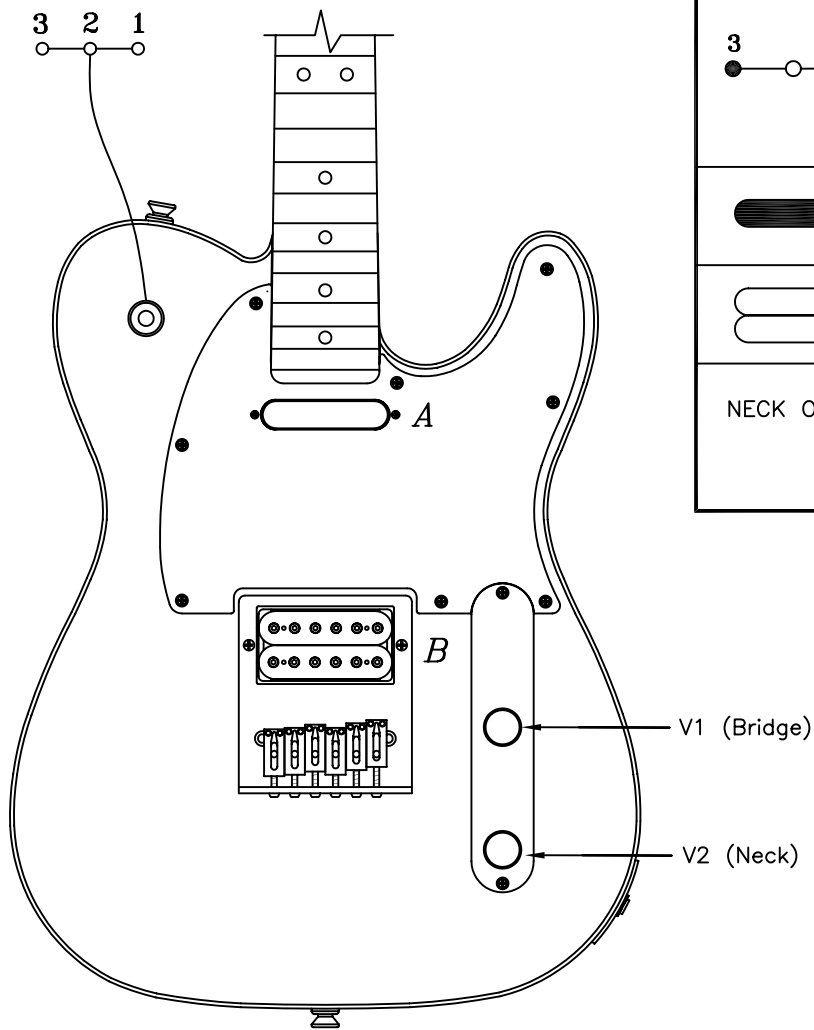

J5 TELECASTER®, 013-9000/306

WIRING DIAGRAM

J5 TELECASTER® , 013-9000/306

REF.#	P/N	DESCRIPTION
1	0064304000	Neck, John 5 Telecaster®, RW
2	0056260000	Tuning Key, RH (E, B, G, D,)
	0058815000	Washer
	0058820000	Bushing
3	0056261000	Tuning Key, LH (E, B, G, D,)
	0058815000	Washer
	0058820000	Bushing
4	0083675000	Bone Nut
5	0038467000	Truss Rod Adjusting Wrench
6	0064303506	Body, John 5 Telecaster®
7	0033024000	Neck Mounting Plate
	0015636000	Mounting Screw
8	0012344000	Strap Button
	0015610000	Mounting Screw
	0019056000	Felt Washer, Black
9	0064305000	Pickguard, John 5 Tele, Chrome
	0015578000	Mounting Screw
10	0058128000	Pickup, Twisted Tele Neck
	0050166000	Mounting Screw
	0039410000	Mounting Tube
11	0065279000	Pickup, Enforcer, HB Bridge
	0050166000	Mounting Screw
	0050167000	Mounting Spring
12	0019064000	Control 250K Audio Metal, Bridge Volume
	0016352000	Mounting Nut
	0016436000	Lock Washer
13	0019064000	Control 250K Audio Metal, Neck Volume
	0016352000	Mounting Nut
	0016436000	Lock Washer
14	0063865000	Control Plate John 5 Telecaster®
	0015578000	Mounting Screw
15	0058386000	Knob, Volume 1 & 2
	0028897001	Mounting Screw
16	3511045338	Switch, Toggle 3 Way, Chrome
17	0067920000	Plate, Toggle Switch John 5 Tele
	0015578000	Mounting Screw
18	0021956000	Output Jack
	0016436000	Lock Washer
	0016352000	Mounting Hex Nut
	0050100000	Jack Ferrule, Chrome
	0031153000	Flat Washer
19	0063560000	Bridge Assembly w/o PU
	0064306000	Mounting Screw
	0050919000	Adjusting Wrench
20	0021429000	Ferrule, String Retainer

J5 TELECASTER® , 013-9000/306  
SWITCH & CONTROL FUNCTION

3 WAY SW POSITIONS			
			POSITION
			← NECK (A)
			← BRIDGE (B)
NECK ONLY	NECK & BRIDGE PARALLEL CONNECTION	BRIDGE ONLY	CONNECTION

	PICKUP IS ON
	PICKUP IS OFF
<i>A</i>	PICKUP (NECK)
<i>B</i>	PICKUP (BRIDGE)