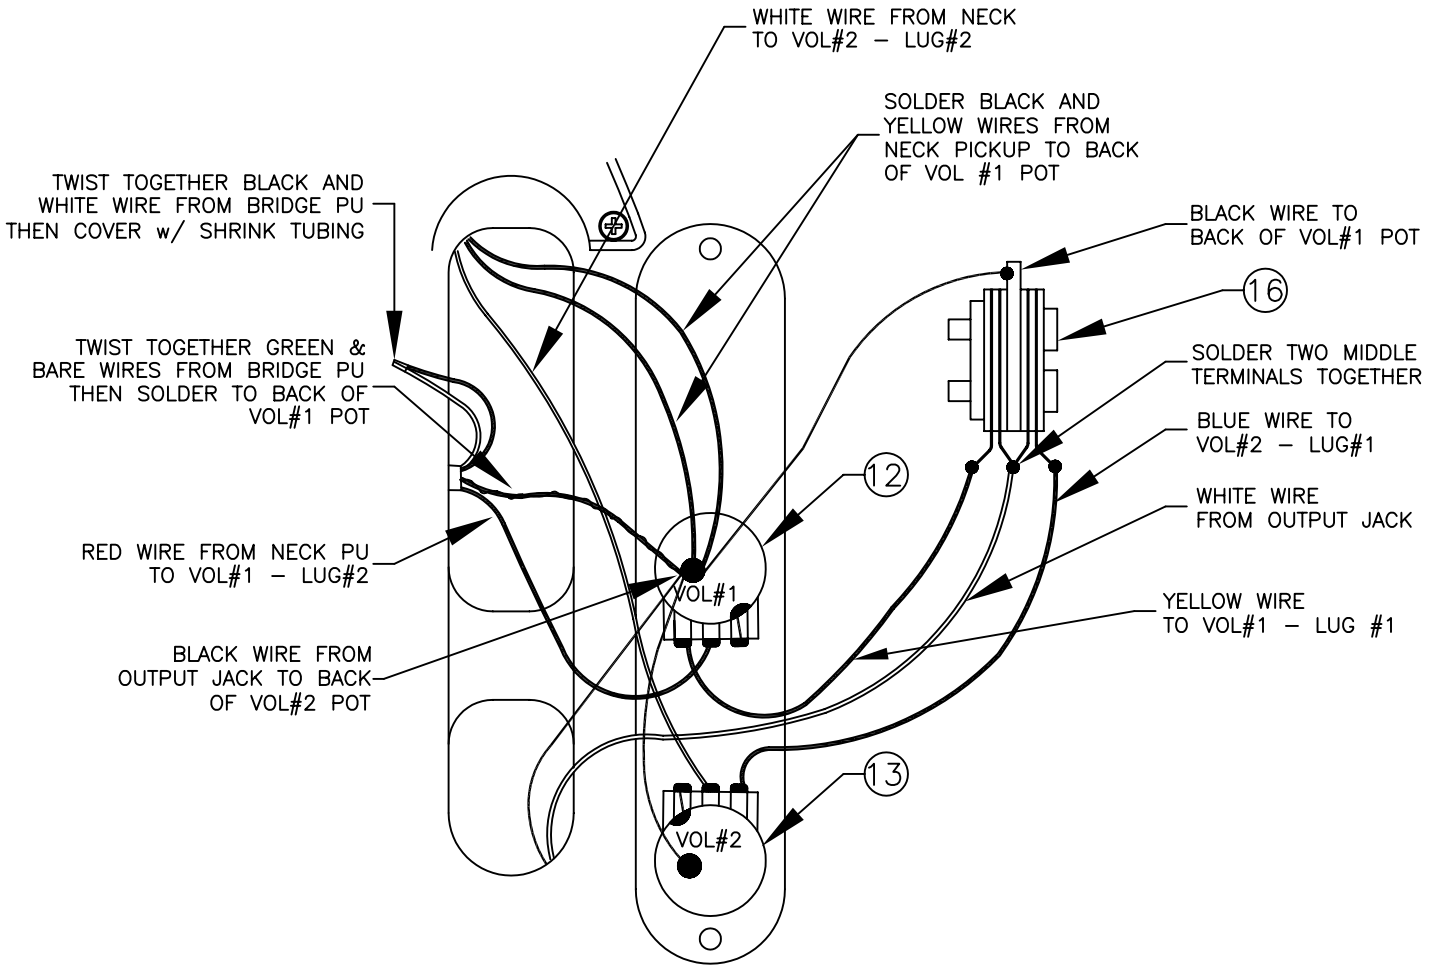

J5 TELECASTER®, 013-9000/306

WIRING DIAGRAM

J5 TELECASTER® , 013-9000/306

REF.#	P/N	DESCRIPTION
1	0064304000	Neck, John 5 Telecaster®, RW
2	0056260000	Tuning Key, RH (E, B, G, D,)
	0058815000	Washer
	0058820000	Bushing
3	0056261000	Tuning Key, LH (E, B, G, D,)
	0058815000	Washer
	0058820000	Bushing
4	0083675000	Bone Nut
5	0038467000	Truss Rod Adjusting Wrench
6	0064303506	Body, John 5 Telecaster®
7	0033024000	Neck Mounting Plate
	0015636000	Mounting Screw
8	0012344000	Strap Button
	0015610000	Mounting Screw
	0019056000	Felt Washer, Black
9	0064305000	Pickguard, John 5 Tele, Chrome
	0015578000	Mounting Screw
10	0058128000	Pickup, Twisted Tele Neck
	0050166000	Mounting Screw
	0039410000	Mounting Tube
11	0065279000	Pickup, Enforcer, HB Bridge
	0050166000	Mounting Screw
	0050167000	Mounting Spring
12	0019064000	Control 250K Audio Metal, Bridge Volume
	0016352000	Mounting Nut
	0016436000	Lock Washer
13	0019064000	Control 250K Audio Metal, Neck Volume
	0016352000	Mounting Nut
	0016436000	Lock Washer
14	0063865000	Control Plate John 5 Telecaster®
	0015578000	Mounting Screw
15	0058386000	Knob, Volume 1 & 2
	0028897001	Mounting Screw
16	3511045338	Switch, Toggle 3 Way, Chrome
17	0067920000	Plate, Toggle Switch John 5 Tele
	0015578000	Mounting Screw
18	0021956000	Output Jack
	0016436000	Lock Washer
	0016352000	Mounting Hex Nut
	0050100000	Jack Ferrule, Chrome
	0031153000	Flat Washer
19	0063560000	Bridge Assembly w/o PU
	0064306000	Mounting Screw
	0050919000	Adjusting Wrench
20	0021429000	Ferrule, String Retainer

J5 TELECASTER® , 013-9000/306  
SWITCH & CONTROL FUNCTION

3 WAY SW POSITIONS			
			POSITION
			← NECK (A)
			← BRIDGE (B)
NECK ONLY	NECK & BRIDGE PARALLEL CONNECTION	BRIDGE ONLY	CONNECTION

	PICKUP IS ON
	PICKUP IS OFF
<i>A</i>	PICKUP (NECK)
<i>B</i>	PICKUP (BRIDGE)