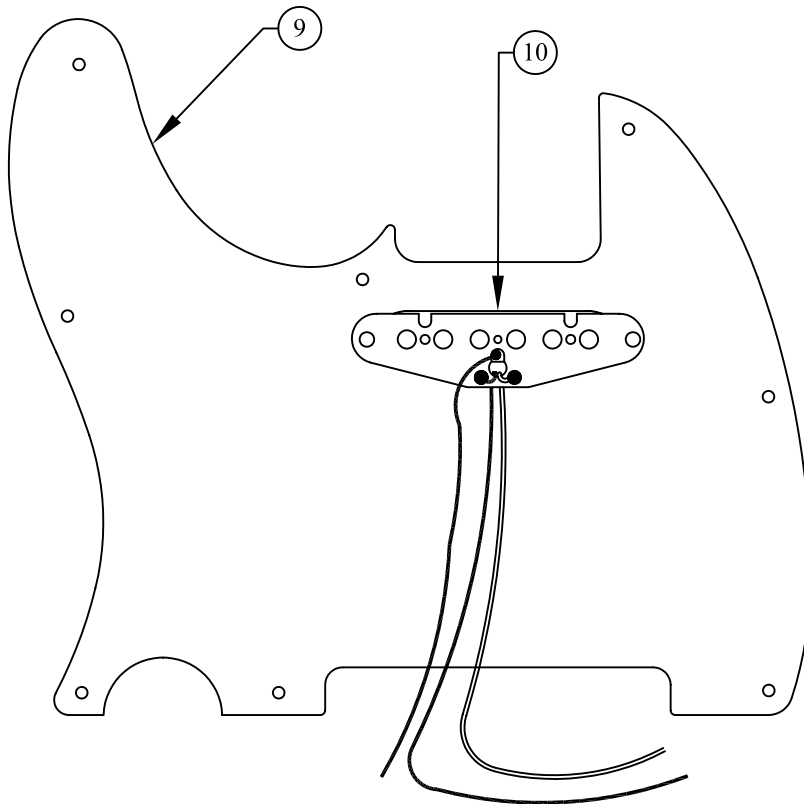

J5 TELECASTER®, 013-9000/306

WIRING DIAGRAM

J5 TELECASTER® , 013-9000/306

REF.#	P/N	DESCRIPTION
1	0064304000	Neck, John 5 Telecaster®, RW
2	0056260000	Tuning Key, RH (E, B, G, D,)
	0058815000	Washer
	0058820000	Bushing
3	0056261000	Tuning Key, LH (E, B, G, D,)
	0058815000	Washer
	0058820000	Bushing
4	0083675000	Bone Nut
5	0038467000	Truss Rod Adjusting Wrench
6	0064303506	Body, John 5 Telecaster®
7	0033024000	Neck Mounting Plate
	0015636000	Mounting Screw
8	0012344000	Strap Button
	0015610000	Mounting Screw
	0019056000	Felt Washer, Black
9	0064305000	Pickguard, John 5 Tele, Chrome
	0015578000	Mounting Screw
10	0058128000	Pickup, Twisted Tele Neck
	0050166000	Mounting Screw
	0039410000	Mounting Tube
11	0065279000	Pickup, Enforcer, HB Bridge
	0050166000	Mounting Screw
	0050167000	Mounting Spring
12	0019064000	Control 250K Audio Metal, Bridge Volume
	0016352000	Mounting Nut
	0016436000	Lock Washer
13	0019064000	Control 250K Audio Metal, Neck Volume
	0016352000	Mounting Nut
	0016436000	Lock Washer
14	0063865000	Control Plate John 5 Telecaster®
	0015578000	Mounting Screw
15	0058386000	Knob, Volume 1 & 2
	0028897001	Mounting Screw
16	3511045338	Switch, Toggle 3 Way, Chrome
17	0067920000	Plate, Toggle Switch John 5 Tele
	0015578000	Mounting Screw
18	0021956000	Output Jack
	0016436000	Lock Washer
	0016352000	Mounting Hex Nut
	0050100000	Jack Ferrule, Chrome
	0031153000	Flat Washer
19	0063560000	Bridge Assembly w/o PU
	0064306000	Mounting Screw
	0050919000	Adjusting Wrench
20	0021429000	Ferrule, String Retainer

J5 TELECASTER® , 013-9000/306  
SWITCH & CONTROL FUNCTION

3 WAY SW POSITIONS			
			POSITION
			← NECK (A)
			← BRIDGE (B)
NECK ONLY	NECK & BRIDGE PARALLEL CONNECTION	BRIDGE ONLY	CONNECTION

	PICKUP IS ON
	PICKUP IS OFF
<i>A</i>	PICKUP (NECK)
<i>B</i>	PICKUP (BRIDGE)