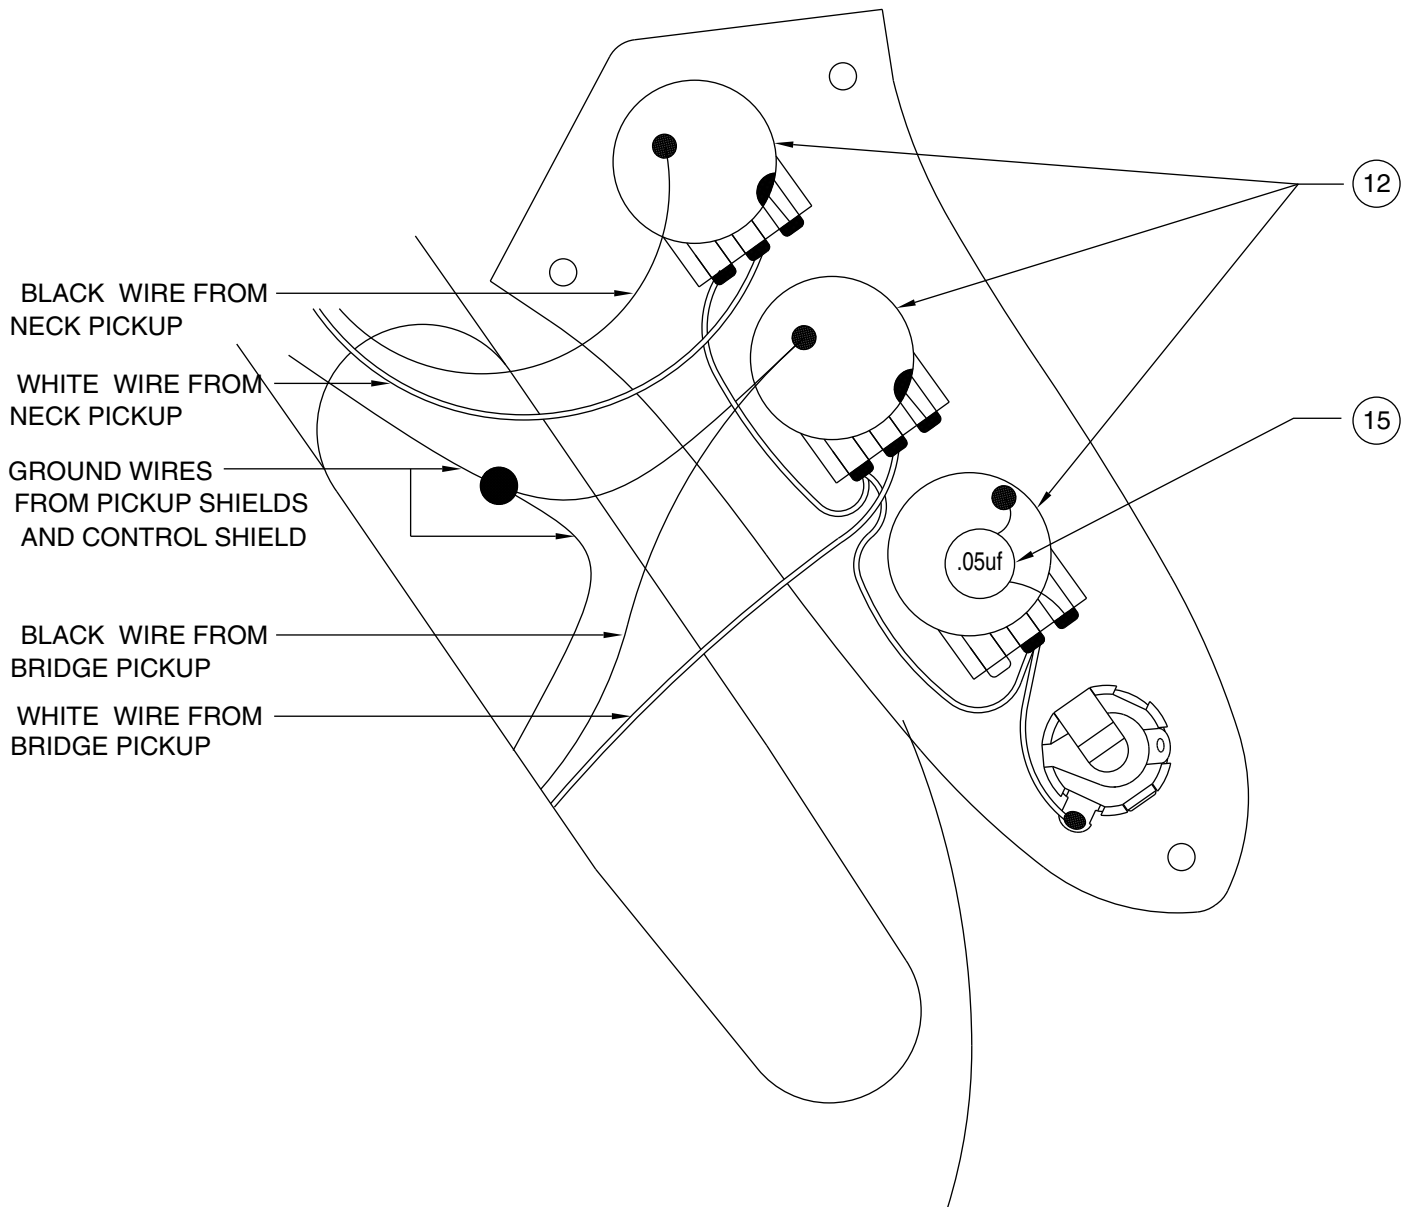

JACO PASTORIUS JAZZ BASS 0196200

CONTROL ASSEMBLY

BRIDGE ASSEMBLY

JACO PASTORIUS JAZZ BASS 0196200

REF.#	P/N	DESCRIPTION
1	0054117000	Neck, '62 Jazz Bass, R/W
2	0019467000	Tuning Key, (1) Set
	0011357000	Mounting Screw
	0019509000	Bushing
3	0083675000	Bone Nut
4	0013235000	String Retainer
	0015578000	Mounting Screw
5	0012252000	Truss Rod Adjustment Nut
6	0019474xxx	Body, '62 Jazz Bass, Alder, Sunburst
7	0056178000	Neck Mounting Plate
	0015636000	Mounting Screw
8	0012344000	Strap Button
	0016188000	Mounting Screw
9	0012344000	Strap Button
	0019673000	Mounting Screw
10	0020906000	Pickup, Neck, '62 Jazz Bass
	0027035000	Mounting Screw
	0017333000	Rubber WeatherStrip
	0019662000	Shield, Neck Pickup
11	0020908000	Pickup, Bridge, '62 Jazz Bass
	0027035000	Mounting Screw
	0017333000	Rubber Weatherstrip
	0019659000	Shield, Bridge Pickup
12	0019064000	Control, 250K, Audio, (3)
	0016352000	Mounting Hex Nut
	0016436000	Lock Washer, Intl
13	0013359000	Knob, Knurled, Chrome, (3)
	0028897001	Set Screw
14	0010652060	Control Plate
	0010694020	Shield, Master Control
	0015578000	Mounting Screw
15	0015552000	Capacitor, .05uf
16	0021956000	Output Jack
	0016352000	Mounting Hex Nut
	0016436000	Lock Washer, Intl
	0031153000	Flat Washer
17	0019657000	Bridge Assembly, Vintage
	0015610000	Mounting Screw
18	0010538070	Bridge Plate
19	0019469000	Bridge Section, (4)
20	0015842000	Intonation Screw, (4)
	0018689000	Intonation Spring, (4)
21	0016105000	Height Adjustment Screw, (8)

Body Part Number	
0019474500	3 Color Sunburst

CONTROL FUNCTION