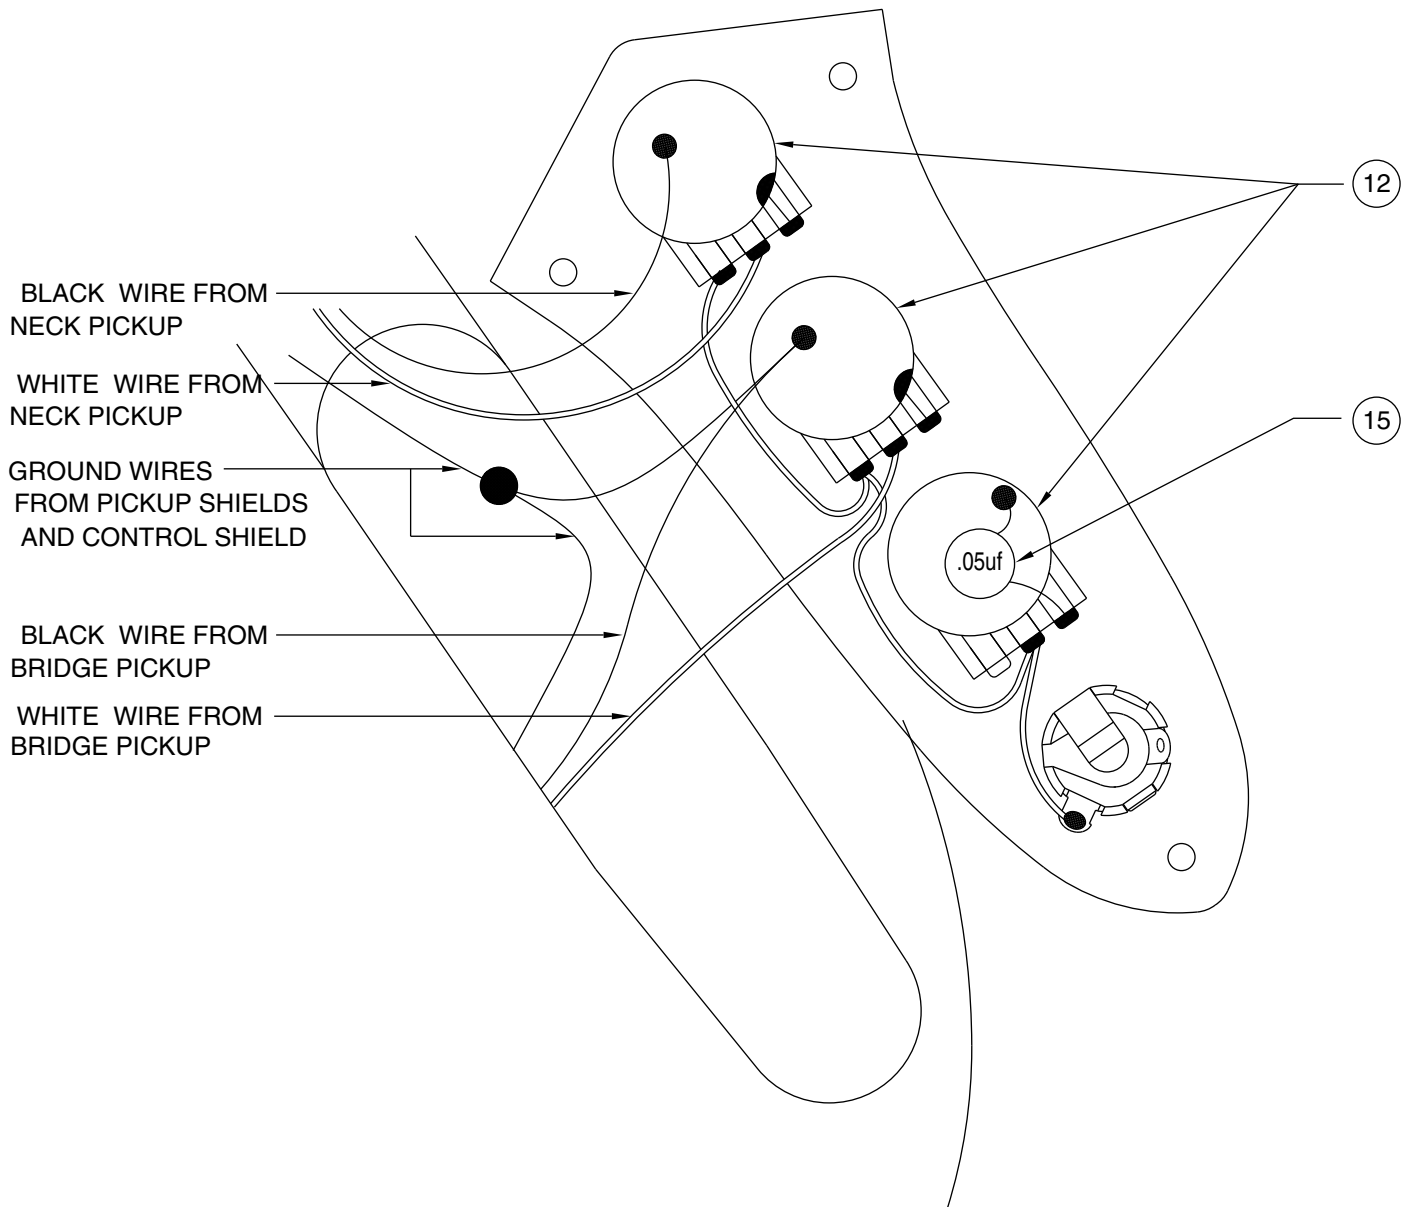

JACO PASTORIUS JAZZ BASS 0196200

CONTROL ASSEMBLY

BRIDGE ASSEMBLY

JACO PASTORIUS JAZZ BASS 0196200

REF.#	P/N	DESCRIPTION
1	0054117000	Neck, '62 Jazz Bass, R/W
2	0019467000	Tuning Key, (1) Set
	0011357000	Mounting Screw
	0019509000	Bushing
3	0083675000	Bone Nut
4	0013235000	String Retainer
	0015578000	Mounting Screw
5	0012252000	Truss Rod Adjustment Nut
6	0019474xxx	Body, '62 Jazz Bass, Alder, Sunburst
7	0056178000	Neck Mounting Plate
	0015636000	Mounting Screw
8	0012344000	Strap Button
	0016188000	Mounting Screw
9	0012344000	Strap Button
	0019673000	Mounting Screw
10	0020906000	Pickup, Neck, '62 Jazz Bass
	0027035000	Mounting Screw
	0017333000	Rubber WeatherStrip
	0019662000	Shield, Neck Pickup
11	0020908000	Pickup, Bridge, '62 Jazz Bass
	0027035000	Mounting Screw
	0017333000	Rubber Weatherstrip
	0019659000	Shield, Bridge Pickup
12	0019064000	Control, 250K, Audio, (3)
	0016352000	Mounting Hex Nut
	0016436000	Lock Washer, Intl
13	0013359000	Knob, Knurled, Chrome, (3)
	0028897001	Set Screw
14	0010652060	Control Plate
	0010694020	Shield, Master Control
	0015578000	Mounting Screw
15	0015552000	Capacitor, .05uf
16	0021956000	Output Jack
	0016352000	Mounting Hex Nut
	0016436000	Lock Washer, Intl
	0031153000	Flat Washer
17	0019657000	Bridge Assembly, Vintage
	0015610000	Mounting Screw
18	0010538070	Bridge Plate
19	0019469000	Bridge Section, (4)
20	0015842000	Intonation Screw, (4)
	0018689000	Intonation Spring, (4)
21	0016105000	Height Adjustment Screw, (8)

Body Part Number	
0019474500	3 Color Sunburst

CONTROL FUNCTION