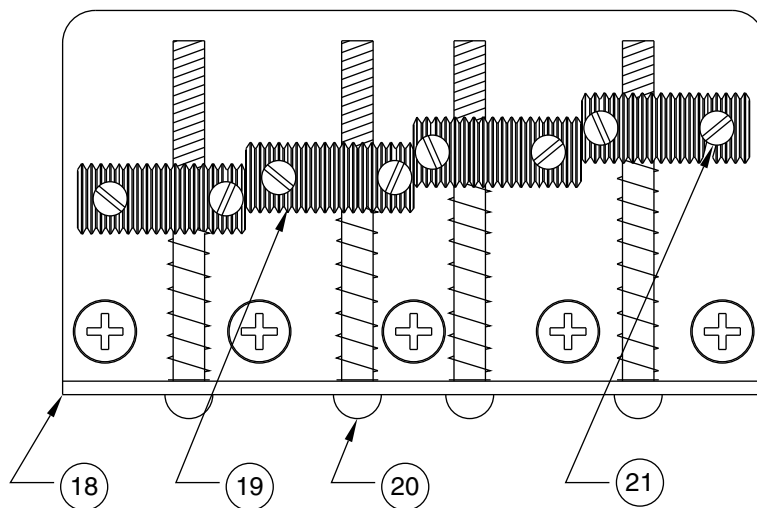

JACO PASTORIUS JAZZ BASS 0196200

CONTROL ASSEMBLY

BRIDGE ASSEMBLY

JACO PASTORIUS JAZZ BASS 0196200

REF.#	P/N	DESCRIPTION
1	0054117000	Neck, '62 Jazz Bass, R/W
2	0019467000	Tuning Key, (1) Set
	0011357000	Mounting Screw
	0019509000	Bushing
3	0083675000	Bone Nut
4	0013235000	String Retainer
	0015578000	Mounting Screw
5	0012252000	Truss Rod Adjustment Nut
6	0019474xxx	Body, '62 Jazz Bass, Alder, Sunburst
7	0056178000	Neck Mounting Plate
	0015636000	Mounting Screw
8	0012344000	Strap Button
	0016188000	Mounting Screw
9	0012344000	Strap Button
	0019673000	Mounting Screw
10	0020906000	Pickup, Neck, '62 Jazz Bass
	0027035000	Mounting Screw
	0017333000	Rubber WeatherStrip
	0019662000	Shield, Neck Pickup
11	0020908000	Pickup, Bridge, '62 Jazz Bass
	0027035000	Mounting Screw
	0017333000	Rubber Weatherstrip
	0019659000	Shield, Bridge Pickup
12	0019064000	Control, 250K, Audio, (3)
	0016352000	Mounting Hex Nut
	0016436000	Lock Washer, Intl
13	0013359000	Knob, Knurled, Chrome, (3)
	0028897001	Set Screw
14	0010652060	Control Plate
	0010694020	Shield, Master Control
	0015578000	Mounting Screw
15	0015552000	Capacitor, .05uf
16	0021956000	Output Jack
	0016352000	Mounting Hex Nut
	0016436000	Lock Washer, Intl
	0031153000	Flat Washer
17	0019657000	Bridge Assembly, Vintage
	0015610000	Mounting Screw
18	0010538070	Bridge Plate
19	0019469000	Bridge Section, (4)
20	0015842000	Intonation Screw, (4)
	0018689000	Intonation Spring, (4)
21	0016105000	Height Adjustment Screw, (8)

Body Part Number	
0019474500	3 Color Sunburst

CONTROL FUNCTION