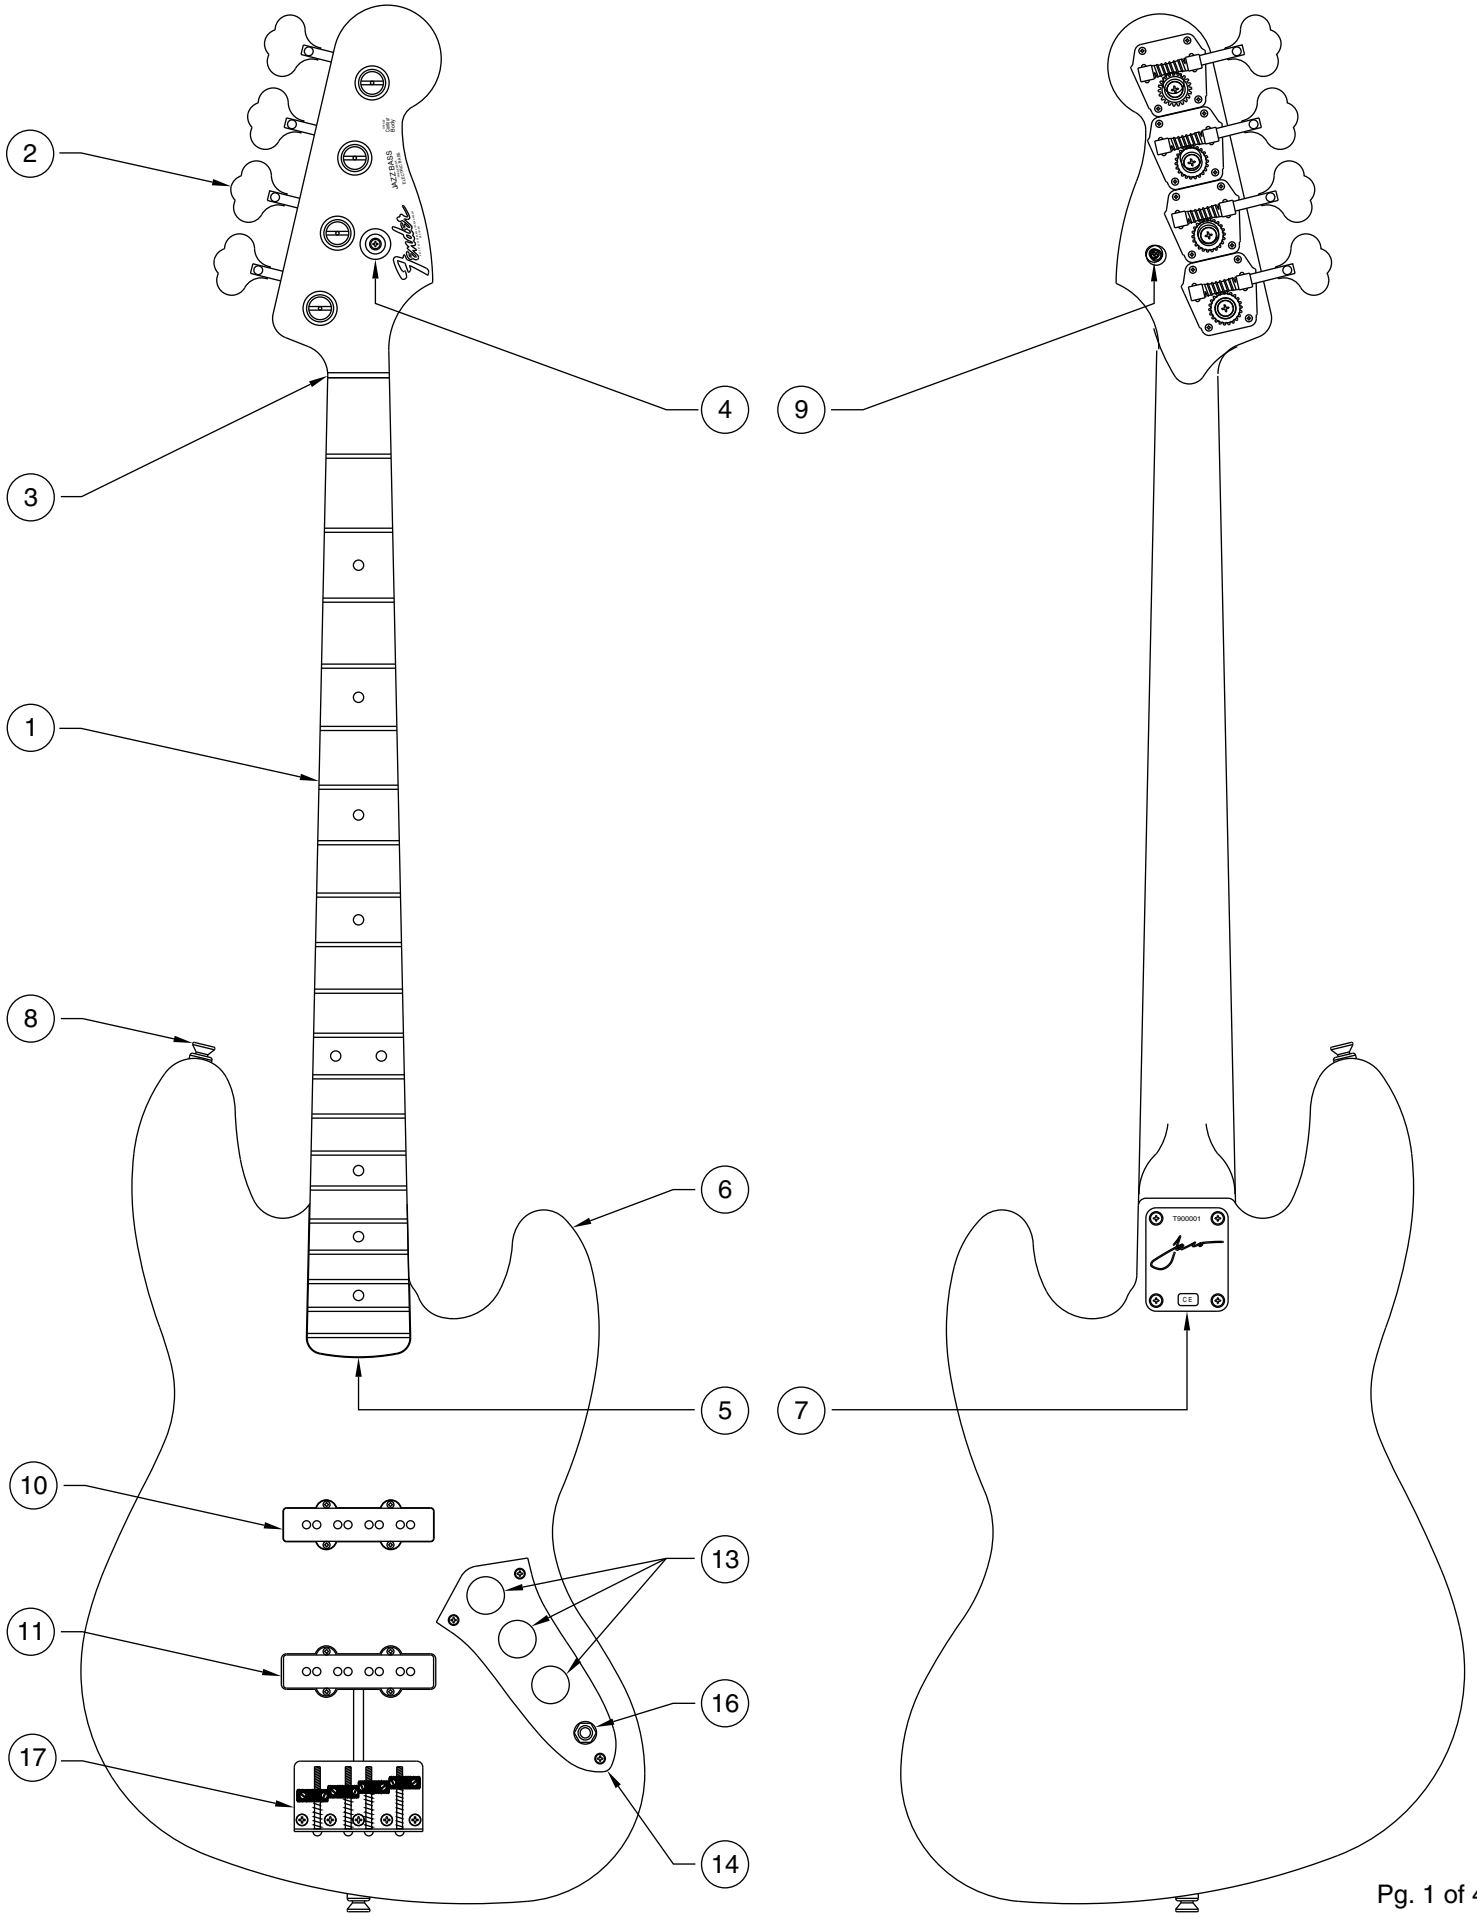

JACO PASTORIUS JAZZ BASS 0196200

CONTROL ASSEMBLY

BRIDGE ASSEMBLY

JACO PASTORIUS JAZZ BASS 0196200

REF.#	P/N	DESCRIPTION
1	0054117000	Neck, '62 Jazz Bass, R/W
2	0019467000	Tuning Key, (1) Set
	0011357000	Mounting Screw
	0019509000	Bushing
3	0083675000	Bone Nut
4	0013235000	String Retainer
	0015578000	Mounting Screw
5	0012252000	Truss Rod Adjustment Nut
6	0019474xxx	Body, '62 Jazz Bass, Alder, Sunburst
7	0056178000	Neck Mounting Plate
	0015636000	Mounting Screw
8	0012344000	Strap Button
	0016188000	Mounting Screw
9	0012344000	Strap Button
	0019673000	Mounting Screw
10	0020906000	Pickup, Neck, '62 Jazz Bass
	0027035000	Mounting Screw
	0017333000	Rubber WeatherStrip
	0019662000	Shield, Neck Pickup
11	0020908000	Pickup, Bridge, '62 Jazz Bass
	0027035000	Mounting Screw
	0017333000	Rubber Weatherstrip
	0019659000	Shield, Bridge Pickup
12	0019064000	Control, 250K, Audio, (3)
	0016352000	Mounting Hex Nut
	0016436000	Lock Washer, Intl
13	0013359000	Knob, Knurled, Chrome, (3)
	0028897001	Set Screw
14	0010652060	Control Plate
	0010694020	Shield, Master Control
	0015578000	Mounting Screw
15	0015552000	Capacitor, .05uf
16	0021956000	Output Jack
	0016352000	Mounting Hex Nut
	0016436000	Lock Washer, Intl
	0031153000	Flat Washer
17	0019657000	Bridge Assembly, Vintage
	0015610000	Mounting Screw
18	0010538070	Bridge Plate
19	0019469000	Bridge Section, (4)
20	0015842000	Intonation Screw, (4)
	0018689000	Intonation Spring, (4)
21	0016105000	Height Adjustment Screw, (8)

Body Part Number	
0019474500	3 Color Sunburst

CONTROL FUNCTION