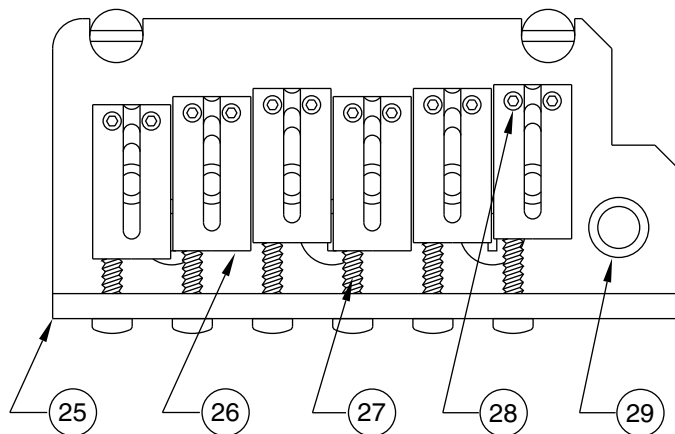

BRIDGE ASSEMBLY