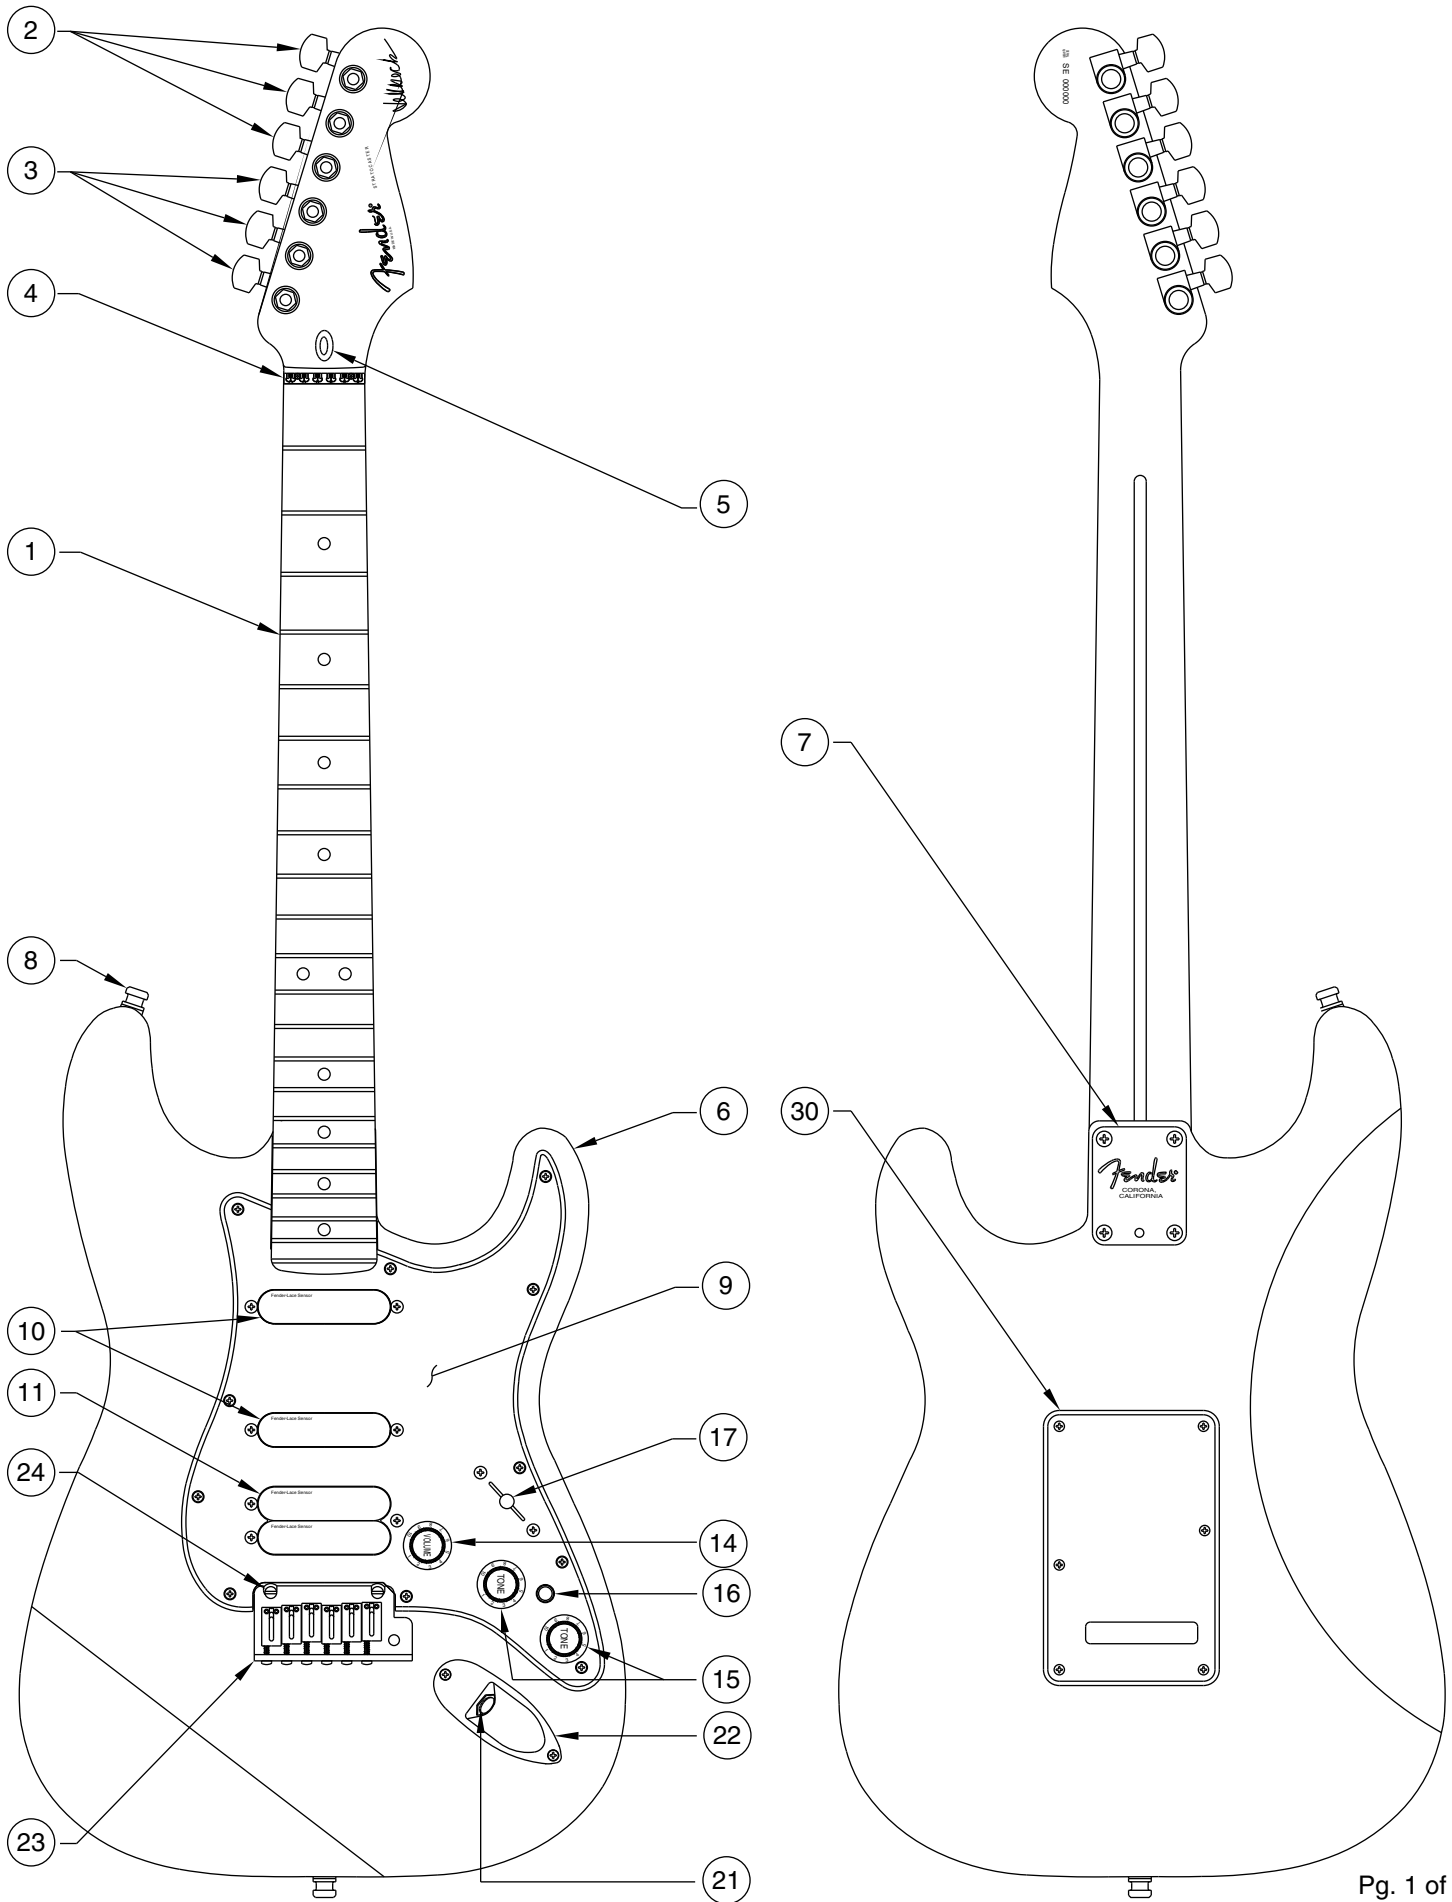

JEFF BECK STRATOCASTER 0109600