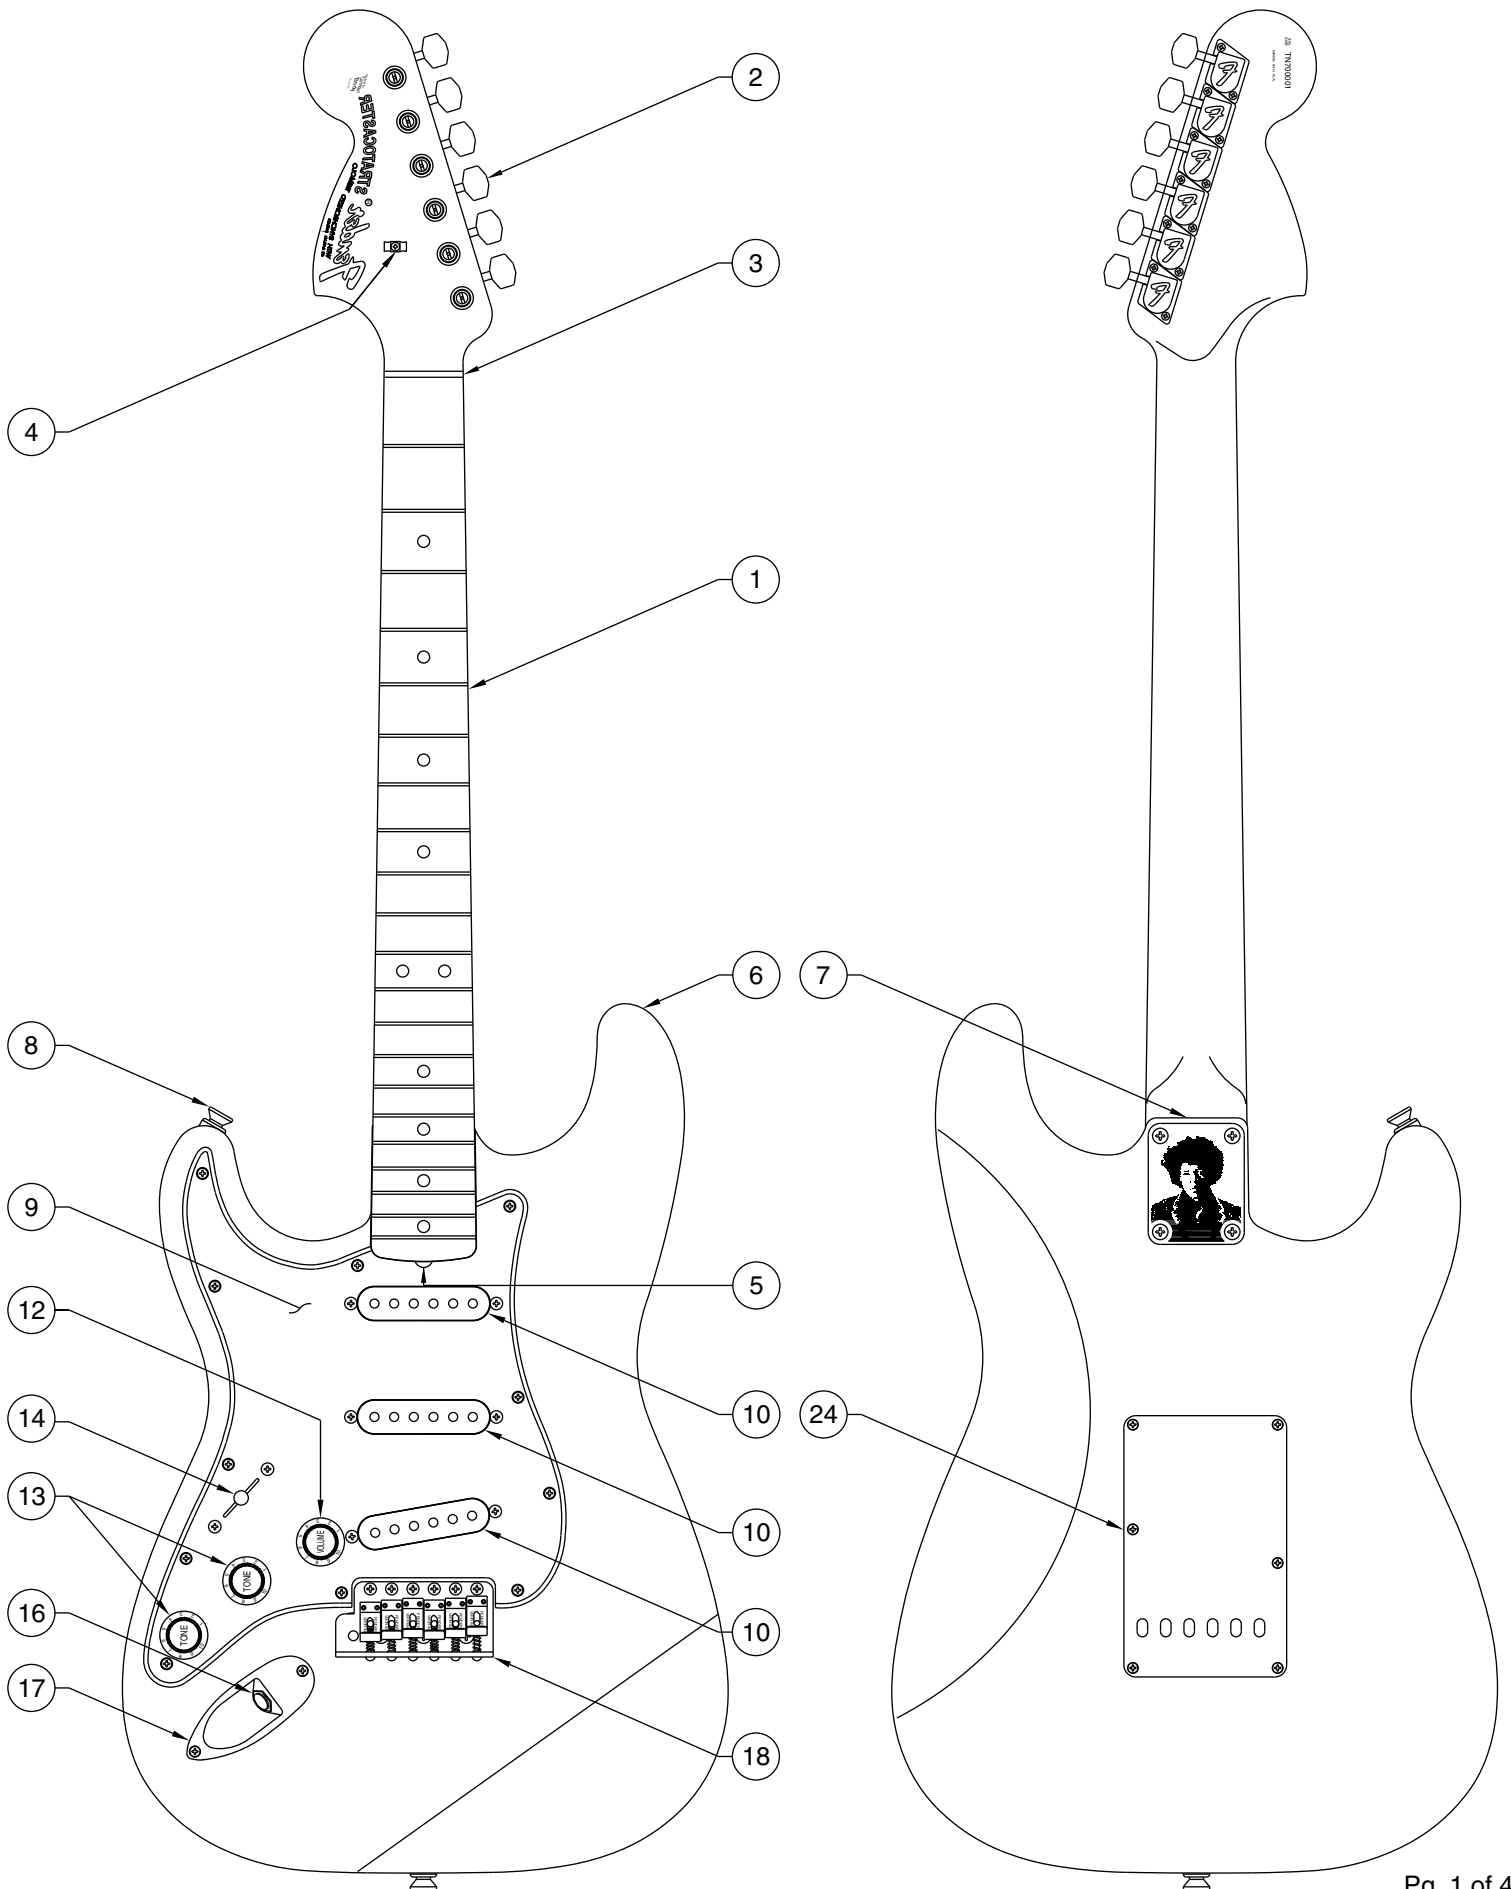

# JIMI HENDRIX TRIBUTE STRATOCASTER 0106822

# JIMI HENDRIX TRIBUTE STRATOCASTER 0106822

REF.#	P/N	DESCRIPTION
1	0051501000	Neck, Jimi Hendrix Stratocaster, Paint
2	0050966000	Tuning Key, (1) Set
	0011357000	Mounting Screw
3	0083675000	Bone Nut
4	0010389000	String Retainer
	0011358000	Mounting Screw
	0020423000	Spacer
5	0012252000	Truss Rod Adjustment Nut
6	0051500xxx	Body, Jimi Hendrix Strat, Solid Paint
7	0051503000	Neck Mounting Plate
	0015636000	Mounting Screw
8	0012344000	Strap Button
	0016188000	Mounting Screw
9	0051505000	Pickguard, '68 Strat, Left Hand
	0015578000	Mounting Screw
10	0051507000	Pickup, Neck, '68 Stratocaster, (3)
	0015776000	Mounting Screw
	0036481000	Tubing, Latex Cut
11	0013446000	Control, 250K, (3)
	0016352000	Mounting Hex Nut
	0022384000	Lock Washer, Intl
12	0054191000	Knob, Volume, White
13	0054190000	Knob, Tone, White, (2)
14	0053290000	Switch, Lever 3-Position
	0015776000	Mounting Screw
	0019554000	Knob, White
15	0051506000	Capacitor, .1uf
16	0021956000	Output Jack
	0016352000	Mounting Hex Nut
	0016436000	Lock Washer, Intl
17	0010280090	Ferrule, Jack
	0015578000	Mounting Screw
18	0053115000	Bridge Assembly, Jimi Hendrix Strat
	0016170000	Mounting Screw
	0038962000	Bridge Block, Vintage Strat
	0019656000	Mounting Screw
	0010272100	Tremolo Claw
	0015636000	Mounting Screw
	0031643000	Spring
19	0040851000	Bridge Plate
20	0012180000	Tremolo Spring
	0011957040	Tremolo Arm
	0019463000	Knob, Tremolo Arm , White
21	0019280000	Bridge Section, (6)
22	0015693000	Intonation Screw, (6)
	0019273000	Intonation Spring, 5&6
	0019281000	Intonation Spring, 1-4
23	0032782000	Height Adjustment Screw, 1&6
	0016071000	Height Adjustment Screw, 2-5
	0018531000	Height Adjusting Wrench
24	0051504000	Back Tremolo Plate
	0015578000	Mounting Screw

Body Part Number	
0051500505	Olympic White