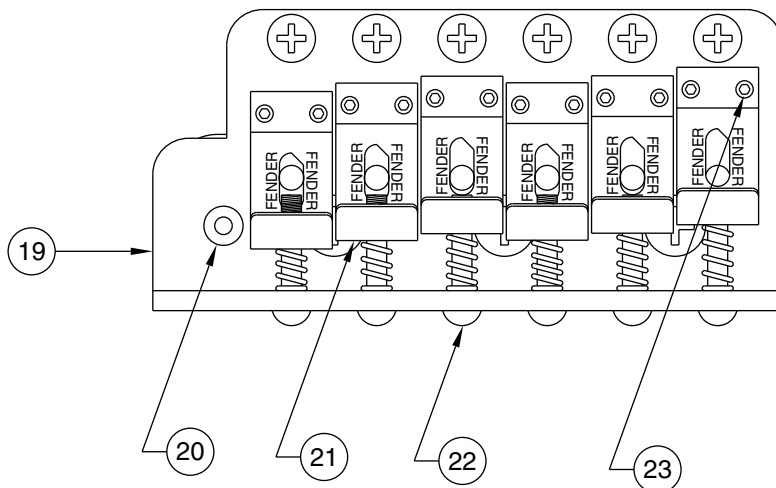

# JIMI HENDRIX TRIBUTE STRATOCASTER 0106822

REF.#	P/N	DESCRIPTION
1	0051501000	Neck, Jimi Hendrix Stratocaster, Paint
2	0050966000	Tuning Key, (1) Set
	0011357000	Mounting Screw
3	0083675000	Bone Nut
4	0010389000	String Retainer
	0011358000	Mounting Screw
	0020423000	Spacer
5	0012252000	Truss Rod Adjustment Nut
6	0051500xxx	Body, Jimi Hendrix Strat, Solid Paint
7	0051503000	Neck Mounting Plate
	0015636000	Mounting Screw
8	0012344000	Strap Button
	0016188000	Mounting Screw
9	0051505000	Pickguard, '68 Strat, Left Hand
	0015578000	Mounting Screw
10	0051507000	Pickup, Neck, '68 Stratocaster, (3)
	0015776000	Mounting Screw
	0036481000	Tubing, Latex Cut
11	0013446000	Control, 250K, (3)
	0016352000	Mounting Hex Nut
	0022384000	Lock Washer, Intl
12	0054191000	Knob, Volume, White
13	0054190000	Knob, Tone, White, (2)
14	0053290000	Switch, Lever 3-Position
	0015776000	Mounting Screw
	0019554000	Knob, White
15	0051506000	Capacitor, .1uf
16	0021956000	Output Jack
	0016352000	Mounting Hex Nut
	0016436000	Lock Washer, Intl
17	0010280090	Ferrule, Jack
	0015578000	Mounting Screw
18	0053115000	Bridge Assembly, Jimi Hendrix Strat
	0016170000	Mounting Screw
	0038962000	Bridge Block, Vintage Strat
	0019656000	Mounting Screw
	0010272100	Tremolo Claw
	0015636000	Mounting Screw
	0031643000	Spring
19	0040851000	Bridge Plate
20	0012180000	Tremolo Spring
	0011957040	Tremolo Arm
	0019463000	Knob, Tremolo Arm , White
21	0019280000	Bridge Section, (6)
22	0015693000	Intonation Screw, (6)
	0019273000	Intonation Spring, 5&6
	0019281000	Intonation Spring, 1-4
23	0032782000	Height Adjustment Screw, 1&6
	0016071000	Height Adjustment Screw, 2-5
	0018531000	Height Adjusting Wrench
24	0051504000	Back Tremolo Plate
	0015578000	Mounting Screw

Body Part Number	
0051500505	Olympic White

## SWITCH & CONTROL FUNCTION

3 WAY SWITCH POSITION			
 3	 2	 1	← 3 WAY SWITCH POSITION
T1	T2	—	← TONE CONTROL
			← NECK PICKUP
			← MIDDLE PICKUP
			← BRIDGE PICKUP
PICKUP IS OFF → 			← PICKUP IS ON