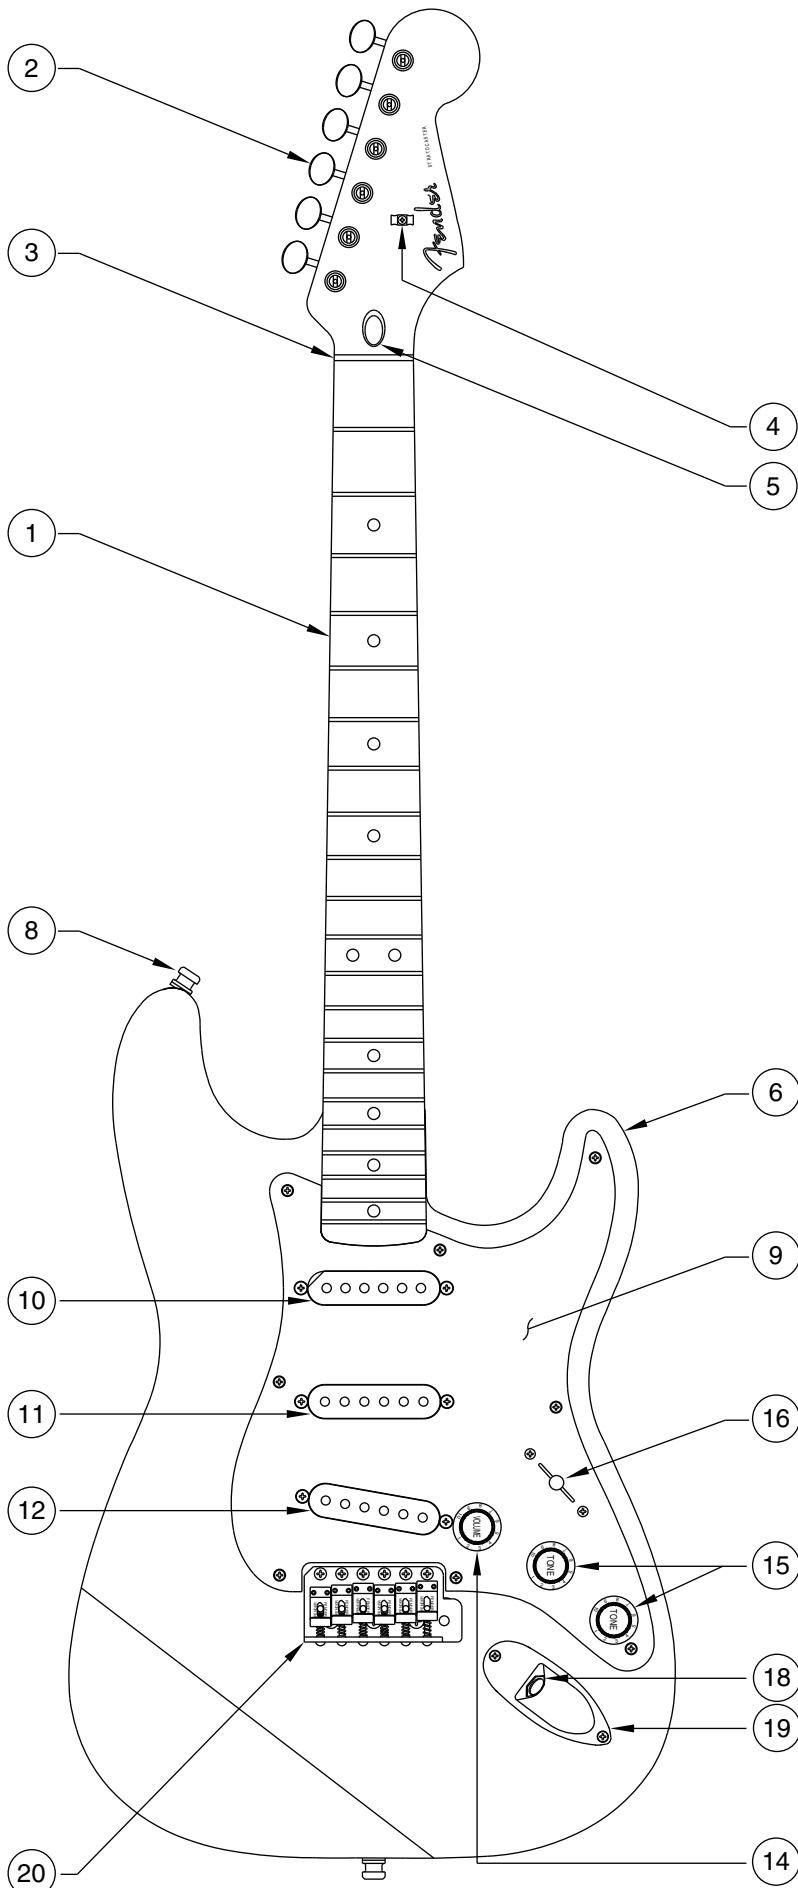

JIMMIE VAUGHAN STRATOCASTER 0139202