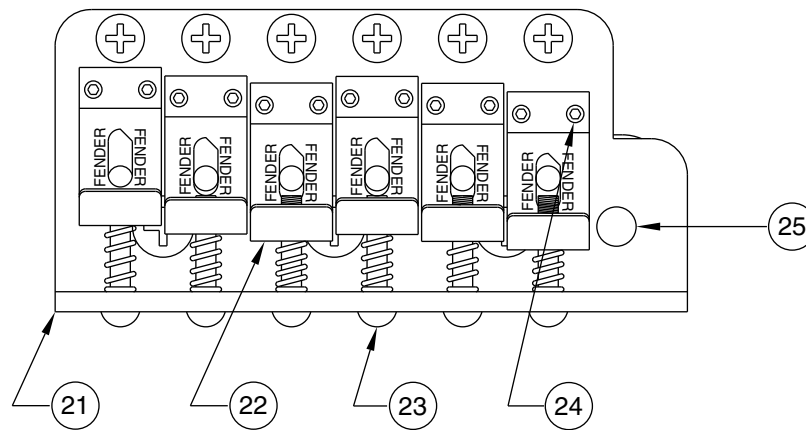

BRIDGE ASSEMBLY