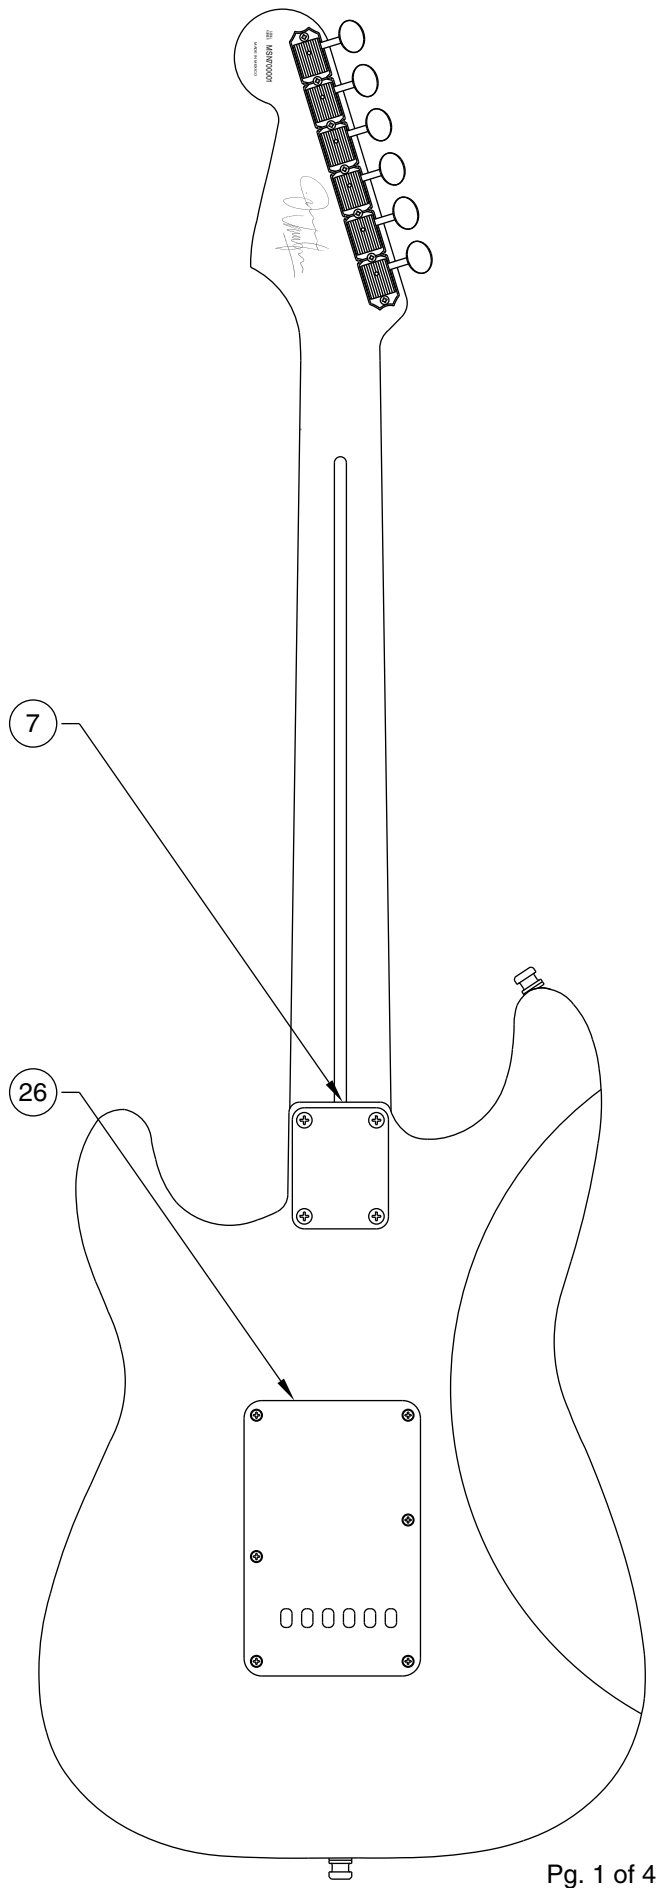

JIMMIE VAUGHAN STRATOCASTER 0139202

JIMMIE VAUGHAN STRATOCASTER 0139202

PICKGUARD ASSEMBLY

BRIDGE ASSEMBLY

JIMMIE VAUGHAN STRATOCASTER 0139202

REF.#	P/N	DESCRIPTION
1	0053008000	Neck, Jimmie Vaughan Staratocaster, M/N
2	0019309000	Tuning Key, (1) Set
	0011357000	Mounting Screw
	0019312000	Bushing
3	0083675000	Bone Nut
4	0010389000	String Retainer
	0011357000	Mounting Screw
5	0038454000	Truss Rod Adjustment Nut
	0038467000	Truss Rod Adjusting Wrench
6	0050668xxx	Body, Solid Paint
	0050669xxx	Body, Sunburst
7	0018353000	Neck Mounting Plate
	0015636000	Mounting Screw
8	0021453000	Strap Buttom
	0015610000	Mounting Screw
	0019056000	Felt Washer, Black
9	0053009000	Pickguard, Jimmie Vaughan Strat
	0015578000	Mounting Screw
10	0050657000	Pickup, Neck, Tex Mex
11	0050658000	Pickup, Middle, Tex Mex
12	0053011000	Pickup, Bridge, Tex Mex
	0048631000	Mounting Screw
	0036481000	Tubing, Latex Cut
13	0013446000	Control, 250k, Taper, (3)
	0016352000	Mounting Hex Nut
	0022384000	Lock Washer, Intl
14	0056149000	Knob, Volume, Aged White
15	0056148000	Knob, Tone, Aged White, (2)
16	0053291000	Switch, Lever 5-Position
	0021417000	Mounting Screw
	0019554000	Knob, Aged White
17	0024832000	Capacitor, .022uf
18	0047329000	Output Jack
	0016352000	Mounting Hex Nut
	0016436000	Lock Washer, Intl
19	0010280090	Jack Ferrule
	0015578000	Mounting Screw
20	0019642000	Bridge Assembly, Vintage Strat
	0021421000	Mounting Screw
	0019473000	Bridge Block
	0019656000	Mounting Screw
	0010272100	Claw, Tremolo
	0015636000	Mounting Screw
	0031643000	Spring, Claw
	0026103000	Arm, Tremolo
	0019463000	Knob, Tremolo
21	0019470000	Bridge Plate
22	0019280000	Bridge Section, (6)
23	0015693000	Intonation Screw, (6)
	0019273000	Intonation Spring, 5&6
	0019281000	Intonation Spring, 1-4
24	0032782000	Height Adjustment Screw, 1&6
	0016071000	Height Adjustment Screw, 2-5
	0018531000	Height Adjusting Wrench
25	0012180000	Spring, Tremolo
26	0050661002	Back Plate, Tremolo, White
	0015578000	Mounting Screw