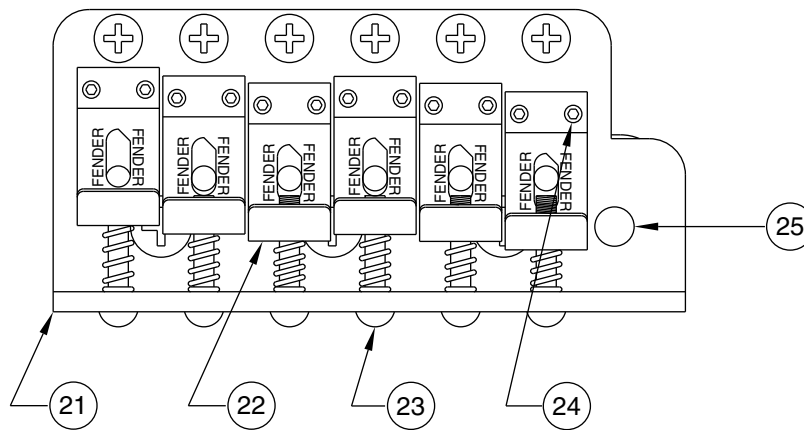

BRIDGE ASSEMBLY