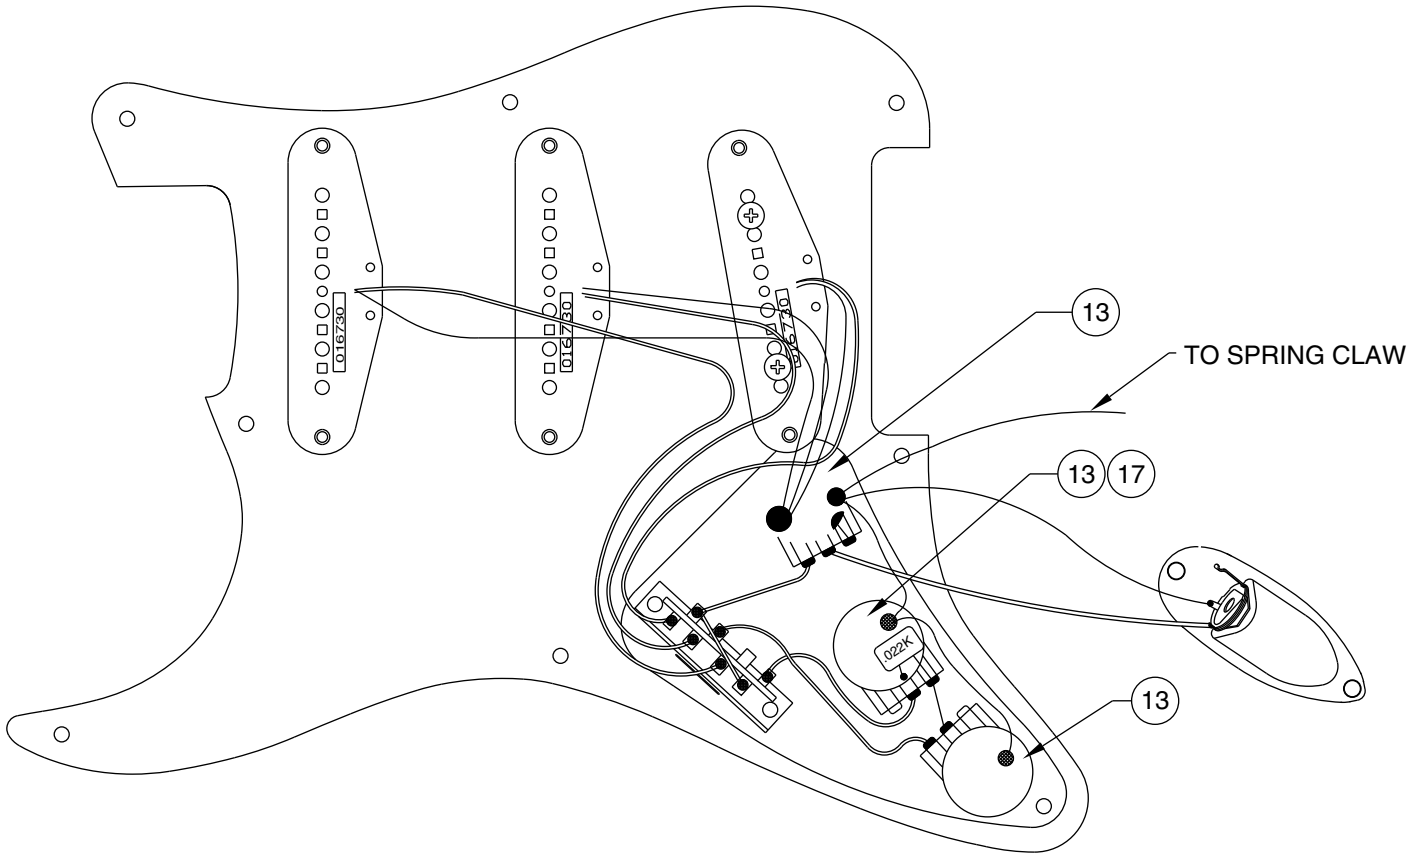

JIMMIE VAUGHAN STRATOCASTER 0139202

PICKGUARD ASSEMBLY