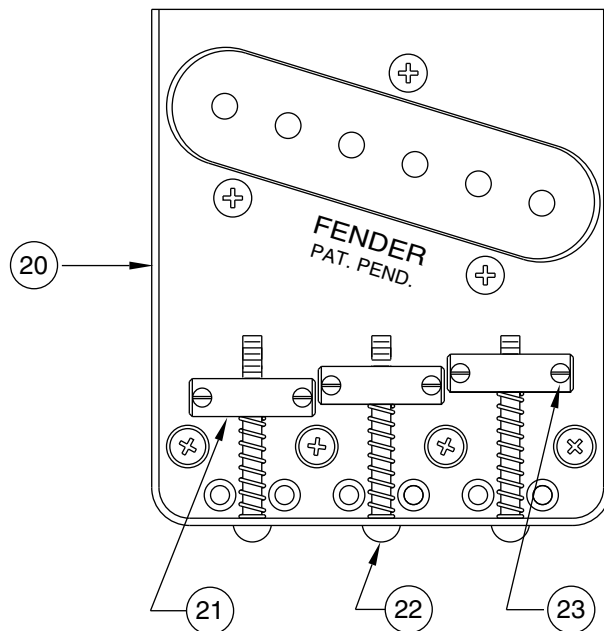

'MUDDY WATERS TELECASTER 0138500

'MUDDY WATERS TELECASTER 0138500

CONTROL ASSEMBLY

BRIDGE ASSEMBLY

'MUDDY WATERS TELECASTER 0138500

REF.#	P/N	DESCRIPTION
1	0058012000	Neck, Mexico, Muddy Waters Telecaster, M/N
2	0047912000	Tuning Key, (1) Set
	0011357000	Mounting Screw
	0053020000	Bushing
3	0083675000	Bone Nut
4	0010389000	String Retainer
	0011357000	Mounting Screw
5	0012252000	Truss Rod Adjustment Nut
6	0054161xxx	Body, '50 Tele., Ash Paint
7	0058041000	Neck Mounting Plate
	0015636000	Mounting Screw
8	0012344000	Strap Button
	0015610000	Mounting Screw
9	0058016000	Pickguard, Muddy Waters Tele, White
	0015578000	Mounting Screw
10	0018483000	Pickup, Neck, Vintage Tele
	0016295000	Mounting Screw
	0039410000	Tubing, Latex Cut
11	0058014000	Pickup, Bridge, Muddy Waters, Tele
	0015800000	Mounting Screw
	0036878000	Tubing, Latex Cut
12	0019064000	Control, 250K, Audio (2)
	0016352000	Mounting Hex Nut
	0016436000	Lock Washer, Intl
13	0024604000	Knob, Black W/White Stamp 1-10, (2)
14	0040778060	Control Plate
	0015578000	Mounting Screw
15	0053290000	Switch, Lever 3-Position
	0015800000	Mounting Screw
	0056042000	Knob, Black
16	0015552000	Capacitor, .05uf
17	0047329000	Output Jack
	0016352000	Mounting Hex Nut
	0016436000	Lock Washer, Intl
	0010355060	Retainer, Jack
18	0021452000	Jack Ferrule
19	0058011000	Bridge Assembly, Muddy Waters Tele
	0016188000	Mounting Screw
20	0054162000	Bridge Plate
21	0018360000	Bridge Section, (3)
22	0015834000	Intonation Screw, (3)
	0018689000	Intonation Spring, (3)
23	0016105000	Height Adjustment Screw, (6)
24	0012112000	String Retainer Ferrule

Body Part Number	
0054161509	Candy Apple Red

'MUDDY WATERS TELECASTER 0138500

SWITCH & CONTROL FUNCTION

3 WAY SWITCH POSITION			
			← 3 WAY SWITCH POSITION
MT	MT	MT	← TONE CONTROL
			← NECK PICKUP
			← BRIDGE PICKUP
	PICKUP IS ON		PICKUP IS OFF