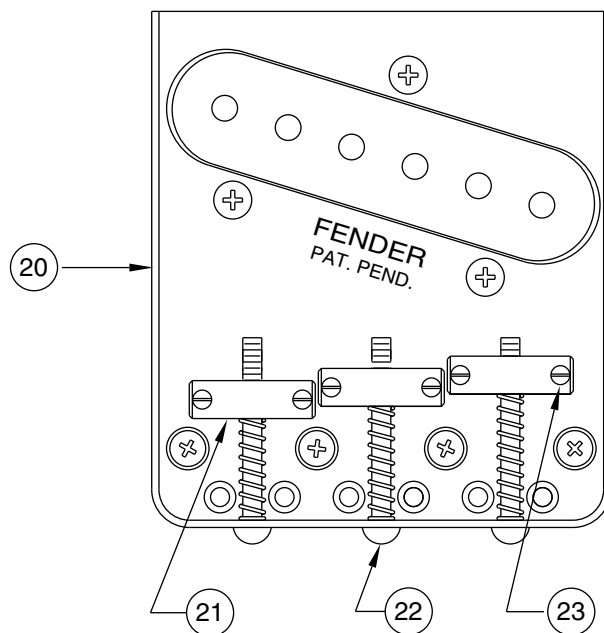

'MUDDY WATERS TELECASTER 0138500

'MUDDY WATERS TELECASTER 0138500

CONTROL ASSEMBLY

BRIDGE ASSEMBLY

'MUDDY WATERS TELECASTER 0138500

REF.#	P/N	DESCRIPTION
1	0058012000	Neck, Mexico, Muddy Waters Telecaster, M/N
2	0047912000	Tuning Key, (1) Set
	0011357000	Mounting Screw
	0053020000	Bushing
3	0083675000	Bone Nut
4	0010389000	String Retainer
	0011357000	Mounting Screw
5	0012252000	Truss Rod Adjustment Nut
6	0054161xxx	Body, '50 Tele., Ash Paint
7	0058041000	Neck Mounting Plate
	0015636000	Mounting Screw
8	0012344000	Strap Button
	0015610000	Mounting Screw
9	0058016000	Pickguard, Muddy Waters Tele, White
	0015578000	Mounting Screw
10	0018483000	Pickup, Neck, Vintage Tele
	0016295000	Mounting Screw
	0039410000	Tubing, Latex Cut
11	0058014000	Pickup, Bridge, Muddy Waters, Tele
	0015800000	Mounting Screw
	0036878000	Tubing, Latex Cut
12	0019064000	Control, 250K, Audio (2)
	0016352000	Mounting Hex Nut
	0016436000	Lock Washer, Intl
13	0024604000	Knob, Black W/White Stamp 1-10, (2)
14	0040778060	Control Plate
	0015578000	Mounting Screw
15	0053290000	Switch, Lever 3-Position
	0015800000	Mounting Screw
	0056042000	Knob, Black
16	0015552000	Capacitor, .05uf
17	0047329000	Output Jack
	0016352000	Mounting Hex Nut
	0016436000	Lock Washer, Intl
	0010355060	Retainer, Jack
18	0021452000	Jack Ferrule
19	0058011000	Bridge Assembly, Muddy Waters Tele
	0016188000	Mounting Screw
20	0054162000	Bridge Plate
21	0018360000	Bridge Section, (3)
22	0015834000	Intonation Screw, (3)
	0018689000	Intonation Spring, (3)
23	0016105000	Height Adjustment Screw, (6)
24	0012112000	String Retainer Ferrule

Body Part Number	
0054161509	Candy Apple Red

'MUDDY WATERS TELECASTER 0138500

SWITCH & CONTROL FUNCTION

3 WAY SWITCH POSITION			
			← 3 WAY SWITCH POSITION
MT	MT	MT	← TONE CONTROL
			← NECK PICKUP
			← BRIDGE PICKUP
	PICKUP IS ON		PICKUP IS OFF