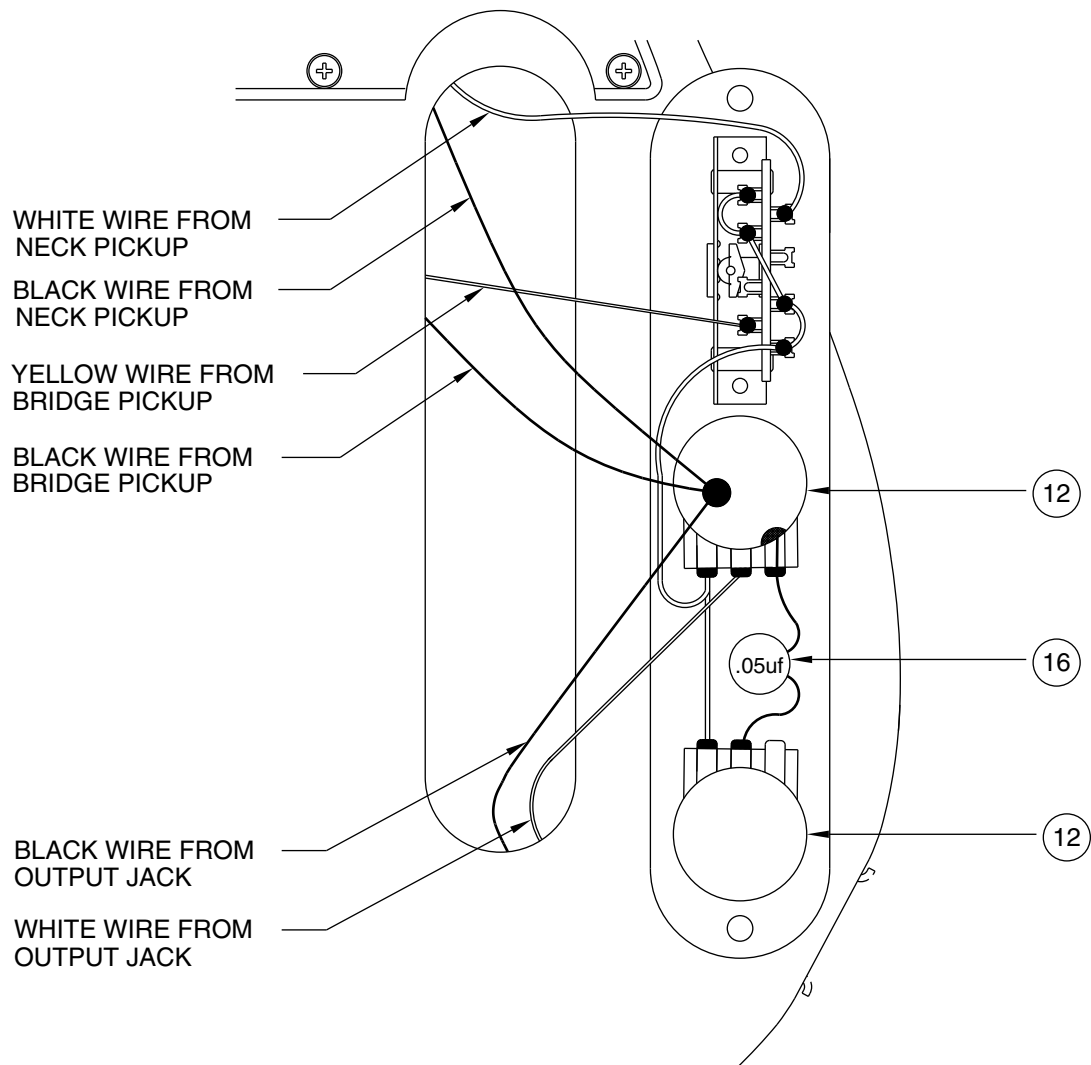

'MUDDY WATERS TELECASTER 0138500

'MUDDY WATERS TELECASTER 0138500

CONTROL ASSEMBLY

BRIDGE ASSEMBLY

'MUDDY WATERS TELECASTER 0138500

REF.#	P/N	DESCRIPTION
1	0058012000	Neck, Mexico, Muddy Waters Telecaster, M/N
2	0047912000	Tuning Key, (1) Set
	0011357000	Mounting Screw
	0053020000	Bushing
3	0083675000	Bone Nut
4	0010389000	String Retainer
	0011357000	Mounting Screw
5	0012252000	Truss Rod Adjustment Nut
6	0054161xxx	Body, '50 Tele., Ash Paint
7	0058041000	Neck Mounting Plate
	0015636000	Mounting Screw
8	0012344000	Strap Button
	0015610000	Mounting Screw
9	0058016000	Pickguard, Muddy Waters Tele, White
	0015578000	Mounting Screw
10	0018483000	Pickup, Neck, Vintage Tele
	0016295000	Mounting Screw
	0039410000	Tubing, Latex Cut
11	0058014000	Pickup, Bridge, Muddy Waters, Tele
	0015800000	Mounting Screw
	0036878000	Tubing, Latex Cut
12	0019064000	Control, 250K, Audio (2)
	0016352000	Mounting Hex Nut
	0016436000	Lock Washer, Intl
13	0024604000	Knob, Black W/White Stamp 1-10, (2)
14	0040778060	Control Plate
	0015578000	Mounting Screw
15	0053290000	Switch, Lever 3-Position
	0015800000	Mounting Screw
	0056042000	Knob, Black
16	0015552000	Capacitor, .05uf
17	0047329000	Output Jack
	0016352000	Mounting Hex Nut
	0016436000	Lock Washer, Intl
	0010355060	Retainer, Jack
18	0021452000	Jack Ferrule
19	0058011000	Bridge Assembly, Muddy Waters Tele
	0016188000	Mounting Screw
20	0054162000	Bridge Plate
21	0018360000	Bridge Section, (3)
22	0015834000	Intonation Screw, (3)
	0018689000	Intonation Spring, (3)
23	0016105000	Height Adjustment Screw, (6)
24	0012112000	String Retainer Ferrule

Body Part Number	
0054161509	Candy Apple Red

'MUDDY WATERS TELECASTER 0138500

SWITCH & CONTROL FUNCTION

3 WAY SWITCH POSITION			
			← 3 WAY SWITCH POSITION
MT	MT	MT	← TONE CONTROL
			← NECK PICKUP
			← BRIDGE PICKUP
	PICKUP IS ON		PICKUP IS OFF