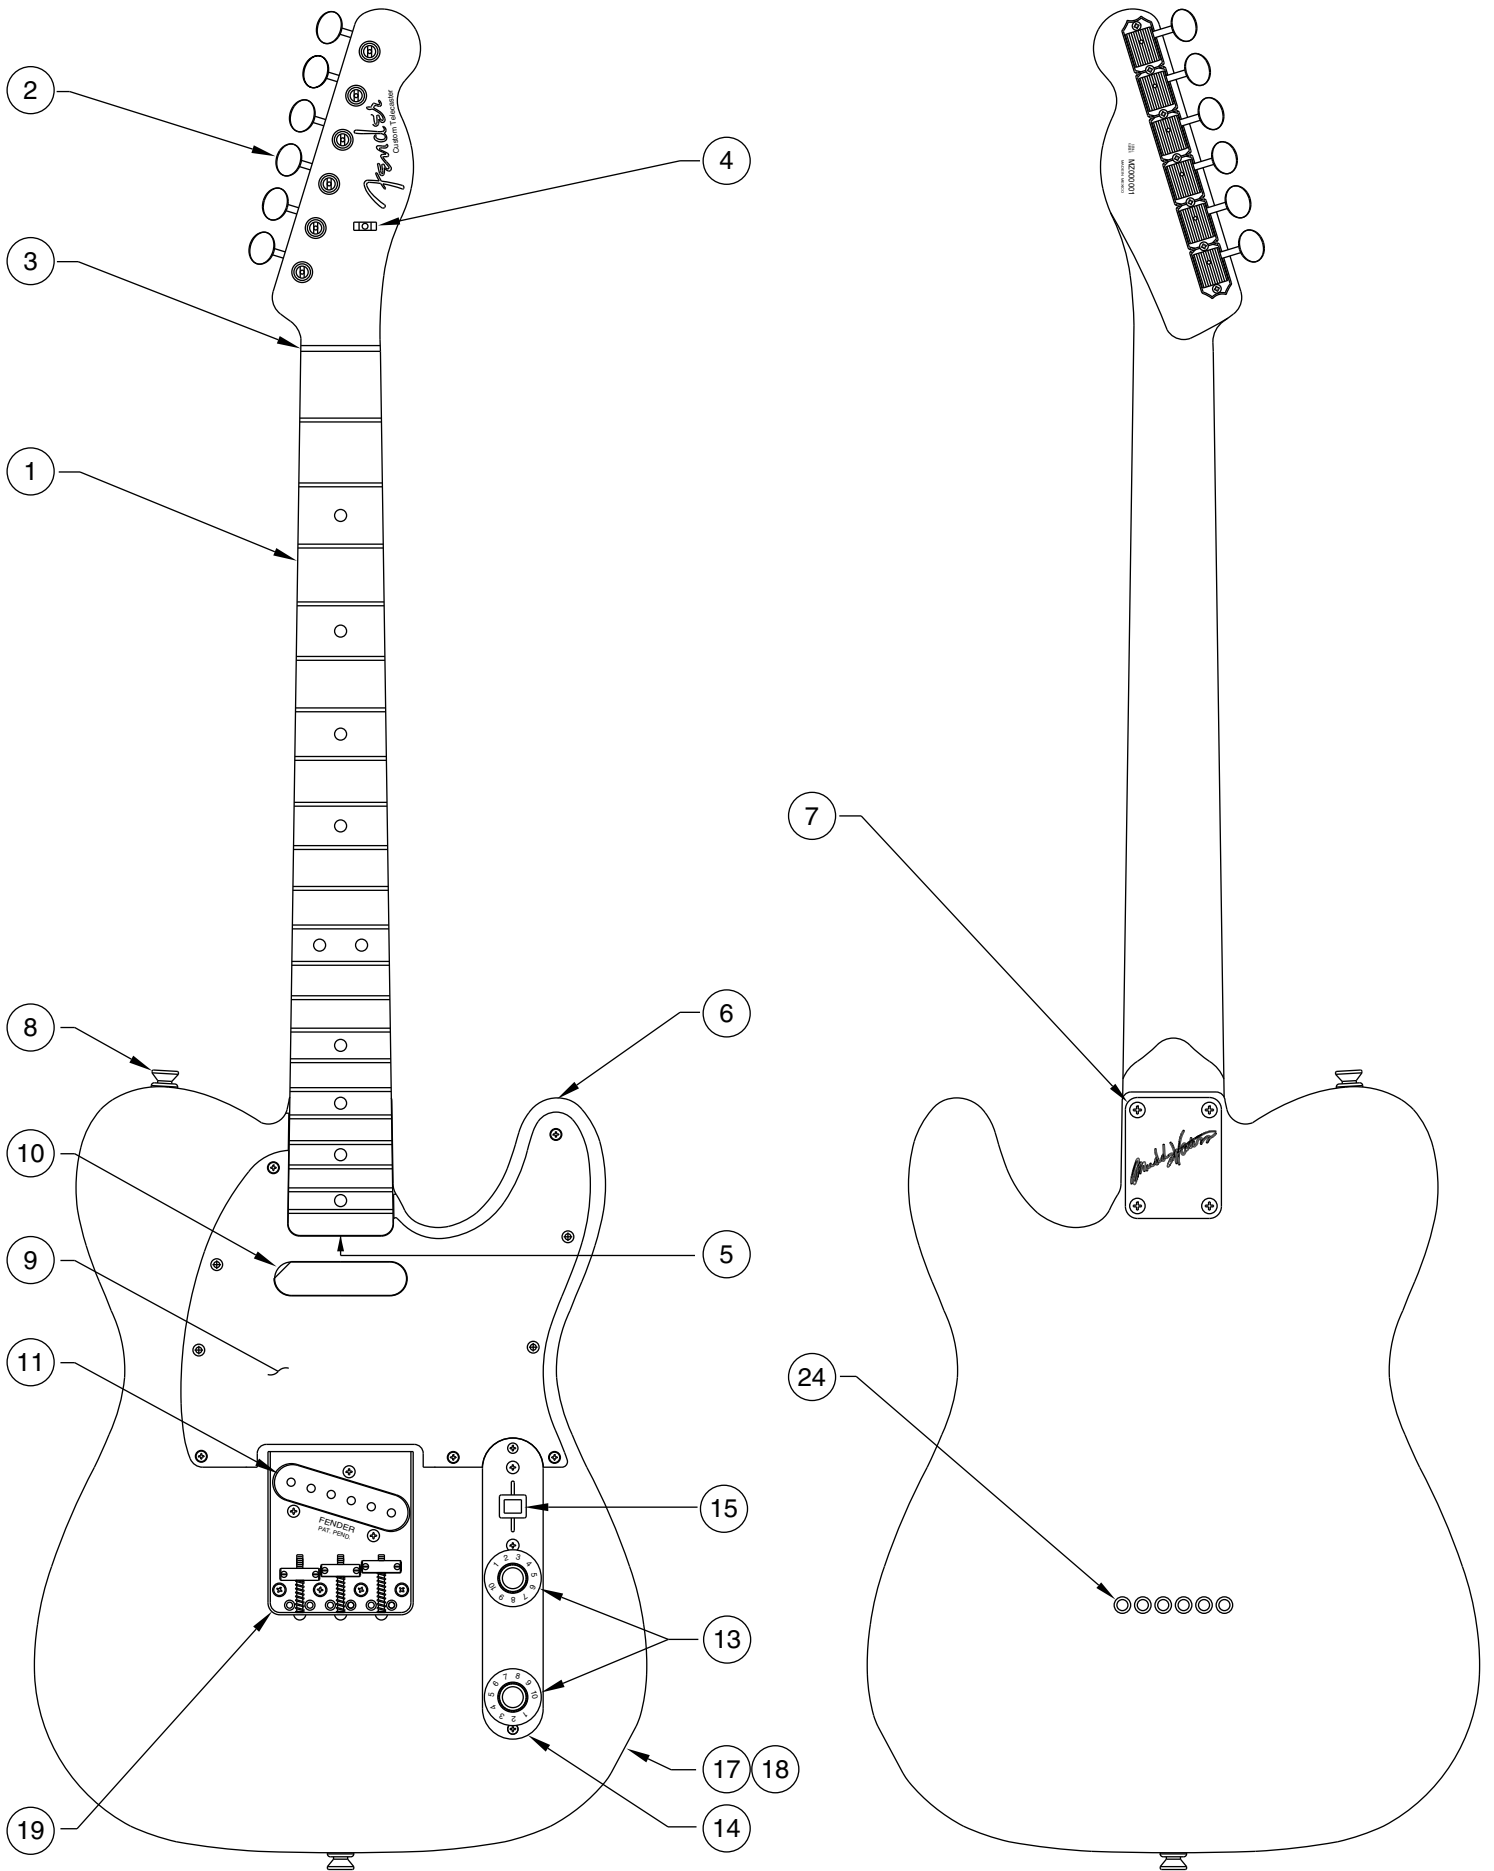

'MUDDY WATERS TELECASTER 0138500

'MUDDY WATERS TELECASTER 0138500

CONTROL ASSEMBLY

BRIDGE ASSEMBLY

'MUDDY WATERS TELECASTER 0138500

REF.#	P/N	DESCRIPTION
1	0058012000	Neck, Mexico, Muddy Waters Telecaster, M/N
2	0047912000	Tuning Key, (1) Set
	0011357000	Mounting Screw
	0053020000	Bushing
3	0083675000	Bone Nut
4	0010389000	String Retainer
	0011357000	Mounting Screw
5	0012252000	Truss Rod Adjustment Nut
6	0054161xxx	Body, '50 Tele., Ash Paint
7	0058041000	Neck Mounting Plate
	0015636000	Mounting Screw
8	0012344000	Strap Button
	0015610000	Mounting Screw
9	0058016000	Pickguard, Muddy Waters Tele, White
	0015578000	Mounting Screw
10	0018483000	Pickup, Neck, Vintage Tele
	0016295000	Mounting Screw
	0039410000	Tubing, Latex Cut
11	0058014000	Pickup, Bridge, Muddy Waters, Tele
	0015800000	Mounting Screw
	0036878000	Tubing, Latex Cut
12	0019064000	Control, 250K, Audio (2)
	0016352000	Mounting Hex Nut
	0016436000	Lock Washer, Intl
13	0024604000	Knob, Black W/White Stamp 1-10, (2)
14	0040778060	Control Plate
	0015578000	Mounting Screw
15	0053290000	Switch, Lever 3-Position
	0015800000	Mounting Screw
	0056042000	Knob, Black
16	0015552000	Capacitor, .05uf
17	0047329000	Output Jack
	0016352000	Mounting Hex Nut
	0016436000	Lock Washer, Intl
	0010355060	Retainer, Jack
18	0021452000	Jack Ferrule
19	0058011000	Bridge Assembly, Muddy Waters Tele
	0016188000	Mounting Screw
20	0054162000	Bridge Plate
21	0018360000	Bridge Section, (3)
22	0015834000	Intonation Screw, (3)
	0018689000	Intonation Spring, (3)
23	0016105000	Height Adjustment Screw, (6)
24	0012112000	String Retainer Ferrule

Body Part Number	
0054161509	Candy Apple Red

'MUDDY WATERS TELECASTER 0138500

SWITCH & CONTROL FUNCTION

3 WAY SWITCH POSITION			
			← 3 WAY SWITCH POSITION
MT	MT	MT	← TONE CONTROL
			← NECK PICKUP
			← BRIDGE PICKUP
	PICKUP IS ON		PICKUP IS OFF