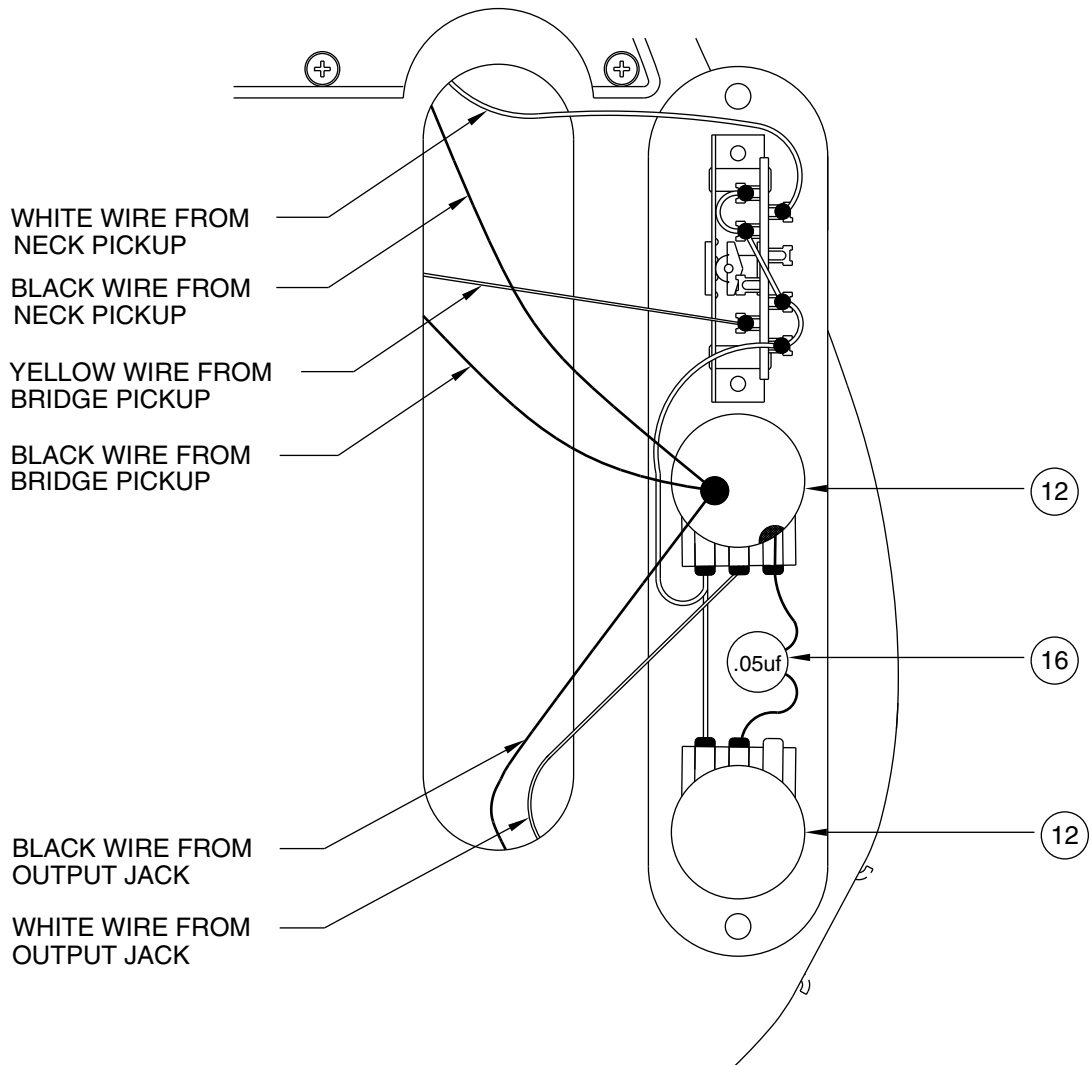

'MUDDY WATERS TELECASTER 0138500

'MUDDY WATERS TELECASTER 0138500

CONTROL ASSEMBLY

BRIDGE ASSEMBLY

'MUDDY WATERS TELECASTER 0138500

REF.#	P/N	DESCRIPTION
1	0058012000	Neck, Mexico, Muddy Waters Telecaster, M/N
2	0047912000	Tuning Key, (1) Set
	0011357000	Mounting Screw
	0053020000	Bushing
3	0083675000	Bone Nut
4	0010389000	String Retainer
	0011357000	Mounting Screw
5	0012252000	Truss Rod Adjustment Nut
6	0054161xxx	Body, '50 Tele., Ash Paint
7	0058041000	Neck Mounting Plate
	0015636000	Mounting Screw
8	0012344000	Strap Button
	0015610000	Mounting Screw
9	0058016000	Pickguard, Muddy Waters Tele, White
	0015578000	Mounting Screw
10	0018483000	Pickup, Neck, Vintage Tele
	0016295000	Mounting Screw
	0039410000	Tubing, Latex Cut
11	0058014000	Pickup, Bridge, Muddy Waters, Tele
	0015800000	Mounting Screw
	0036878000	Tubing, Latex Cut
12	0019064000	Control, 250K, Audio (2)
	0016352000	Mounting Hex Nut
	0016436000	Lock Washer, Intl
13	0024604000	Knob, Black W/White Stamp 1-10, (2)
14	0040778060	Control Plate
	0015578000	Mounting Screw
15	0053290000	Switch, Lever 3-Position
	0015800000	Mounting Screw
	0056042000	Knob, Black
16	0015552000	Capacitor, .05uf
17	0047329000	Output Jack
	0016352000	Mounting Hex Nut
	0016436000	Lock Washer, Intl
	0010355060	Retainer, Jack
18	0021452000	Jack Ferrule
19	0058011000	Bridge Assembly, Muddy Waters Tele
	0016188000	Mounting Screw
20	0054162000	Bridge Plate
21	0018360000	Bridge Section, (3)
22	0015834000	Intonation Screw, (3)
	0018689000	Intonation Spring, (3)
23	0016105000	Height Adjustment Screw, (6)
24	0012112000	String Retainer Ferrule

Body Part Number	
0054161509	Candy Apple Red

'MUDDY WATERS TELECASTER 0138500

SWITCH & CONTROL FUNCTION

3 WAY SWITCH POSITION			
			← 3 WAY SWITCH POSITION
MT	MT	MT	← TONE CONTROL
			← NECK PICKUP
			← BRIDGE PICKUP
	PICKUP IS ON		PICKUP IS OFF