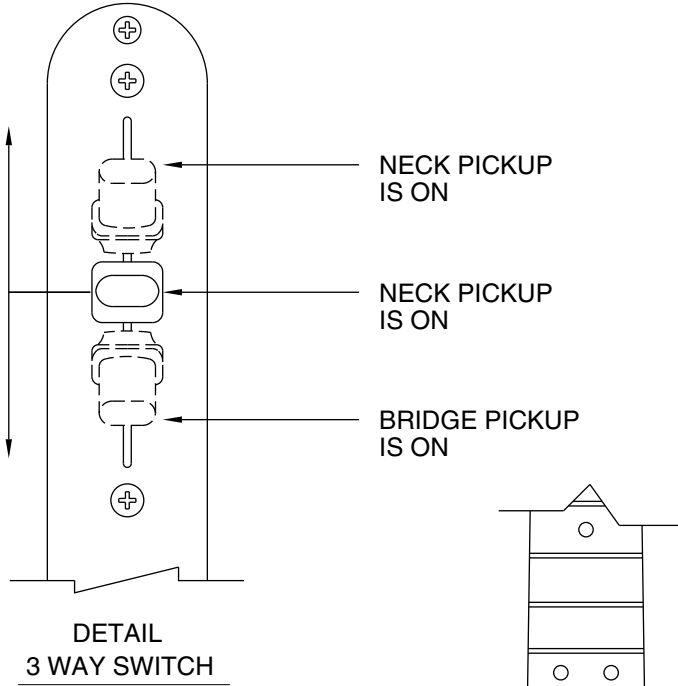

'MUDDY WATERS TELECASTER 0138500

'MUDDY WATERS TELECASTER 0138500

CONTROL ASSEMBLY

BRIDGE ASSEMBLY

'MUDDY WATERS TELECASTER 0138500

REF.#	P/N	DESCRIPTION
1	0058012000	Neck, Mexico, Muddy Waters Telecaster, M/N
2	0047912000	Tuning Key, (1) Set
	0011357000	Mounting Screw
	0053020000	Bushing
3	0083675000	Bone Nut
4	0010389000	String Retainer
	0011357000	Mounting Screw
5	0012252000	Truss Rod Adjustment Nut
6	0054161xxx	Body, '50 Tele., Ash Paint
7	0058041000	Neck Mounting Plate
	0015636000	Mounting Screw
8	0012344000	Strap Button
	0015610000	Mounting Screw
9	0058016000	Pickguard, Muddy Waters Tele, White
	0015578000	Mounting Screw
10	0018483000	Pickup, Neck, Vintage Tele
	0016295000	Mounting Screw
	0039410000	Tubing, Latex Cut
11	0058014000	Pickup, Bridge, Muddy Waters, Tele
	0015800000	Mounting Screw
	0036878000	Tubing, Latex Cut
12	0019064000	Control, 250K, Audio (2)
	0016352000	Mounting Hex Nut
	0016436000	Lock Washer, Intl
13	0024604000	Knob, Black W/White Stamp 1-10, (2)
14	0040778060	Control Plate
	0015578000	Mounting Screw
15	0053290000	Switch, Lever 3-Position
	0015800000	Mounting Screw
	0056042000	Knob, Black
16	0015552000	Capacitor, .05uf
17	0047329000	Output Jack
	0016352000	Mounting Hex Nut
	0016436000	Lock Washer, Intl
	0010355060	Retainer, Jack
18	0021452000	Jack Ferrule
19	0058011000	Bridge Assembly, Muddy Waters Tele
	0016188000	Mounting Screw
20	0054162000	Bridge Plate
21	0018360000	Bridge Section, (3)
22	0015834000	Intonation Screw, (3)
	0018689000	Intonation Spring, (3)
23	0016105000	Height Adjustment Screw, (6)
24	0012112000	String Retainer Ferrule

Body Part Number	
0054161509	Candy Apple Red

'MUDDY WATERS TELECASTER 0138500

SWITCH & CONTROL FUNCTION

3 WAY SWITCH POSITION			
			← 3 WAY SWITCH POSITION
MT	MT	MT	← TONE CONTROL
			← NECK PICKUP
			← BRIDGE PICKUP
	PICKUP IS ON		PICKUP IS OFF