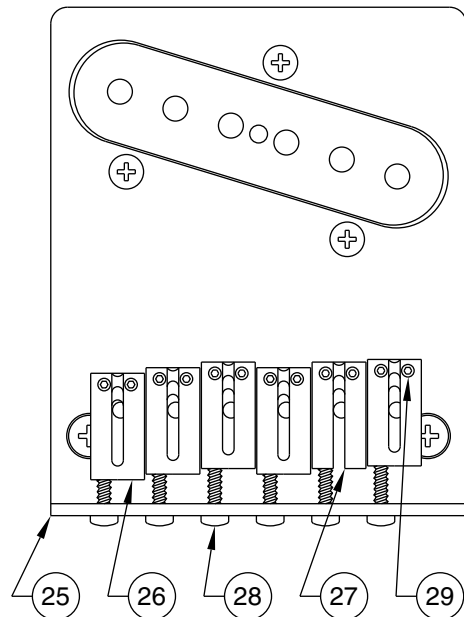

BRIDGE ASSEMBLY