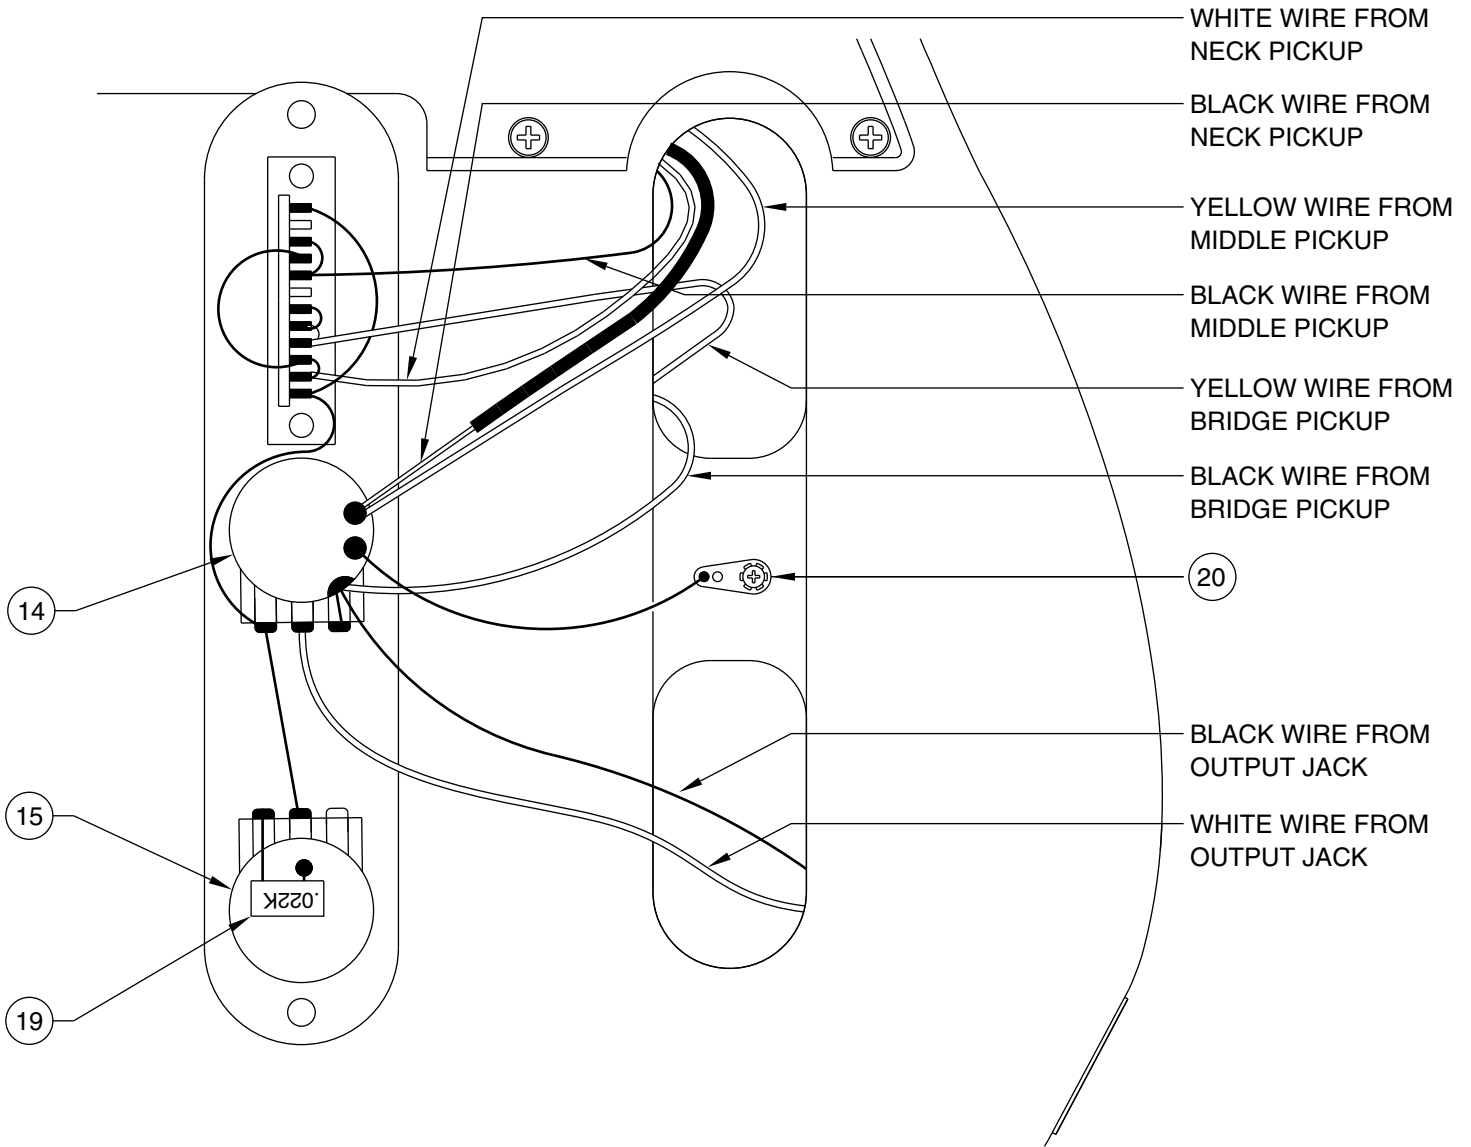

CONTROL ASSEMBLY