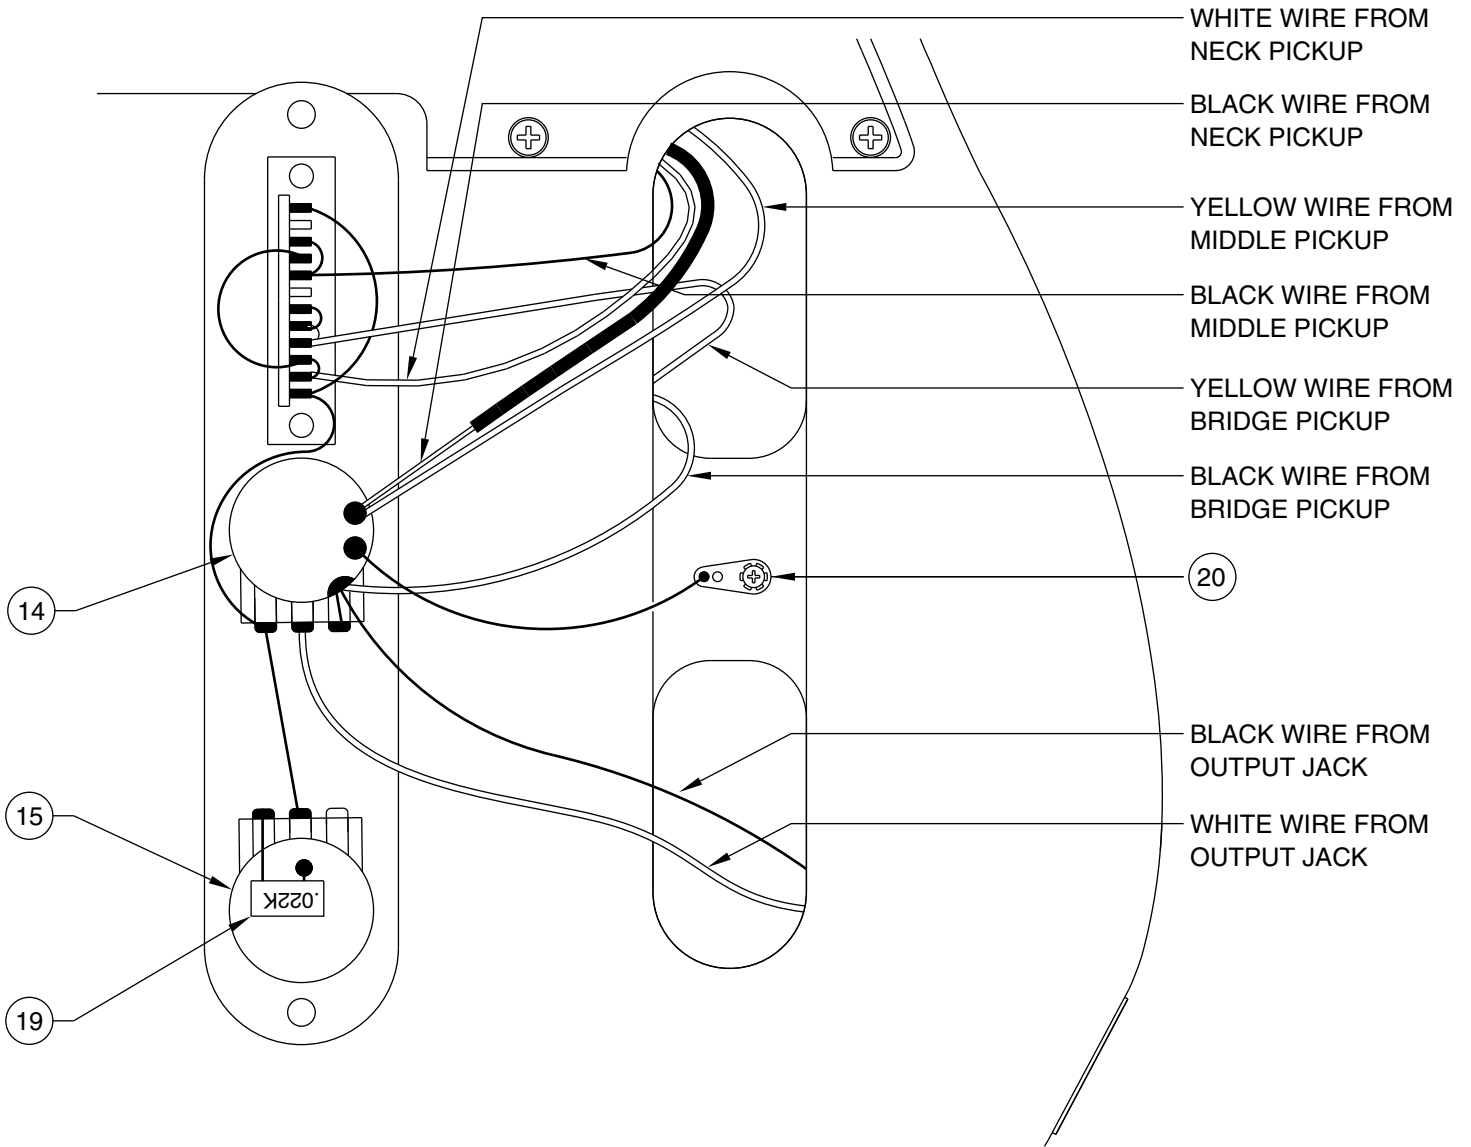

NASHVILLE B-BENDER TELECASTER 0118342

CONTROL ASSEMBLY

BRIDGE ASSEMBLY

BLACK WIRE FROM MIDDLE PICKUP

YELLOW WIRE FROM BRIDGE PICKUP

WHITE WIRE FROM NECK PICKUP

WHITE WIRE FROM VOLUME POT TERMINAL

SWITCH WIRING DETAIL

Body Part Number	
0054072500	3 Color Sunburst
0054072505	White
0054072506	Black
0054072509	Candy Apple Red

SWITCH & CONTROL FUNCTION

5 WAY SWITCH POSITION					
					← 5 WAY SWITCH POSITION
					← NECK PICKUP
					← MIDDLE PICKUP
					← BRIDGE PICKUP
	← PICKUP IS ON				← PICKUP IS OFF