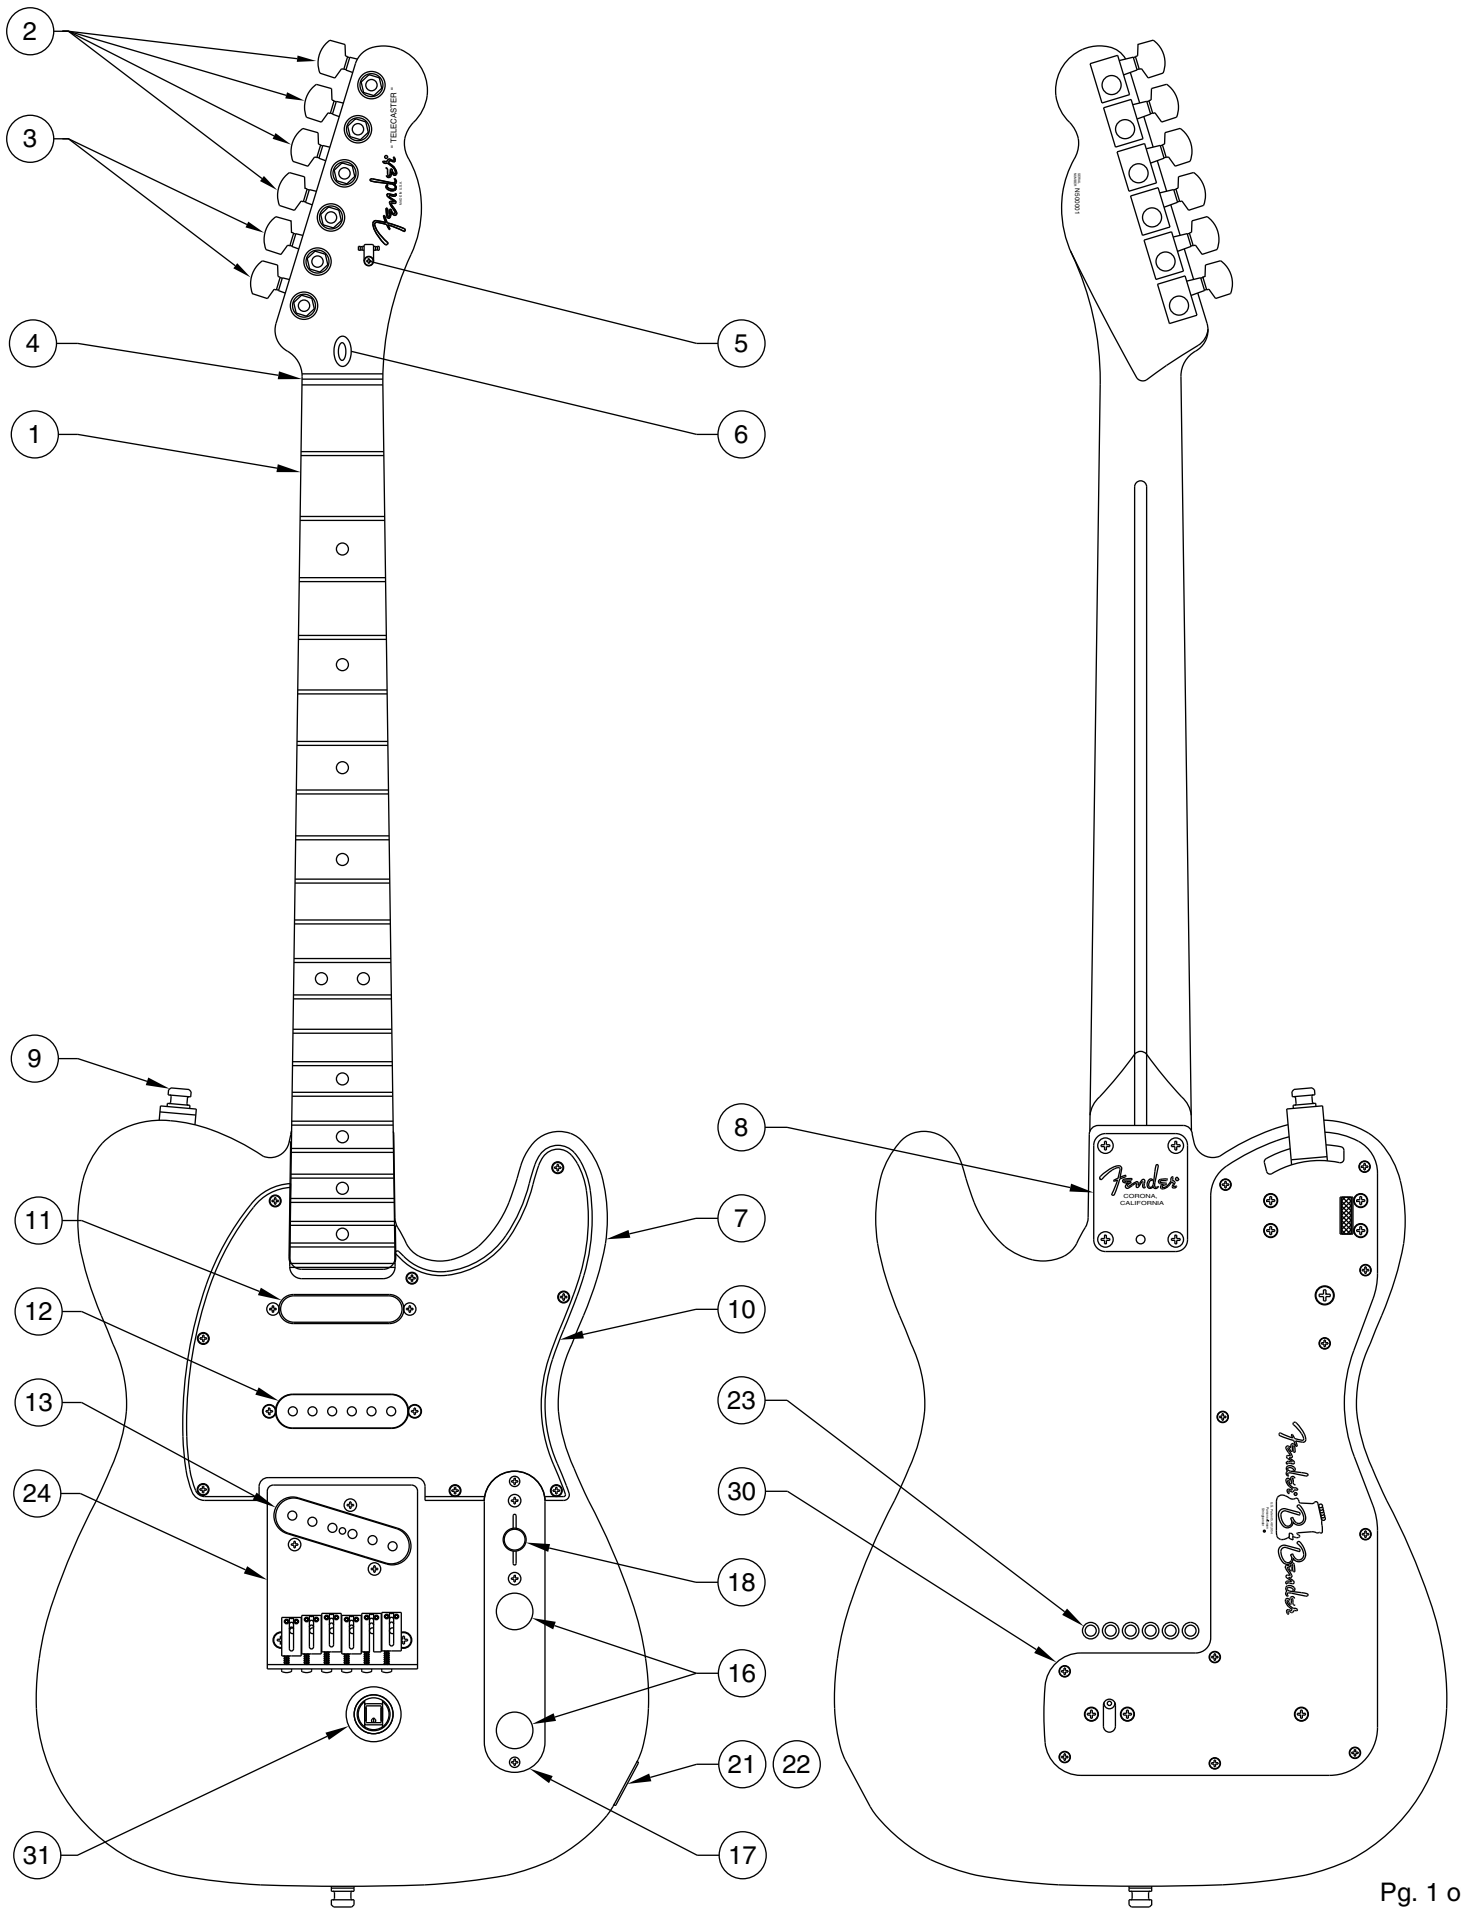

# NASHVILLE B-BENDER TELECASTER 0118342

CONTROL ASSEMBLY

BRIDGE ASSEMBLY

Body Part Number	
0054072500	3 Color Sunburst
0054072505	White
0054072506	Black
0054072509	Candy Apple Red

SWITCH & CONTROL FUNCTION

5 WAY SWITCH POSITION					
					← 5 WAY SWITCH POSITION
					← NECK PICKUP
					← MIDDLE PICKUP
					← BRIDGE PICKUP
	← PICKUP IS ON				← PICKUP IS OFF