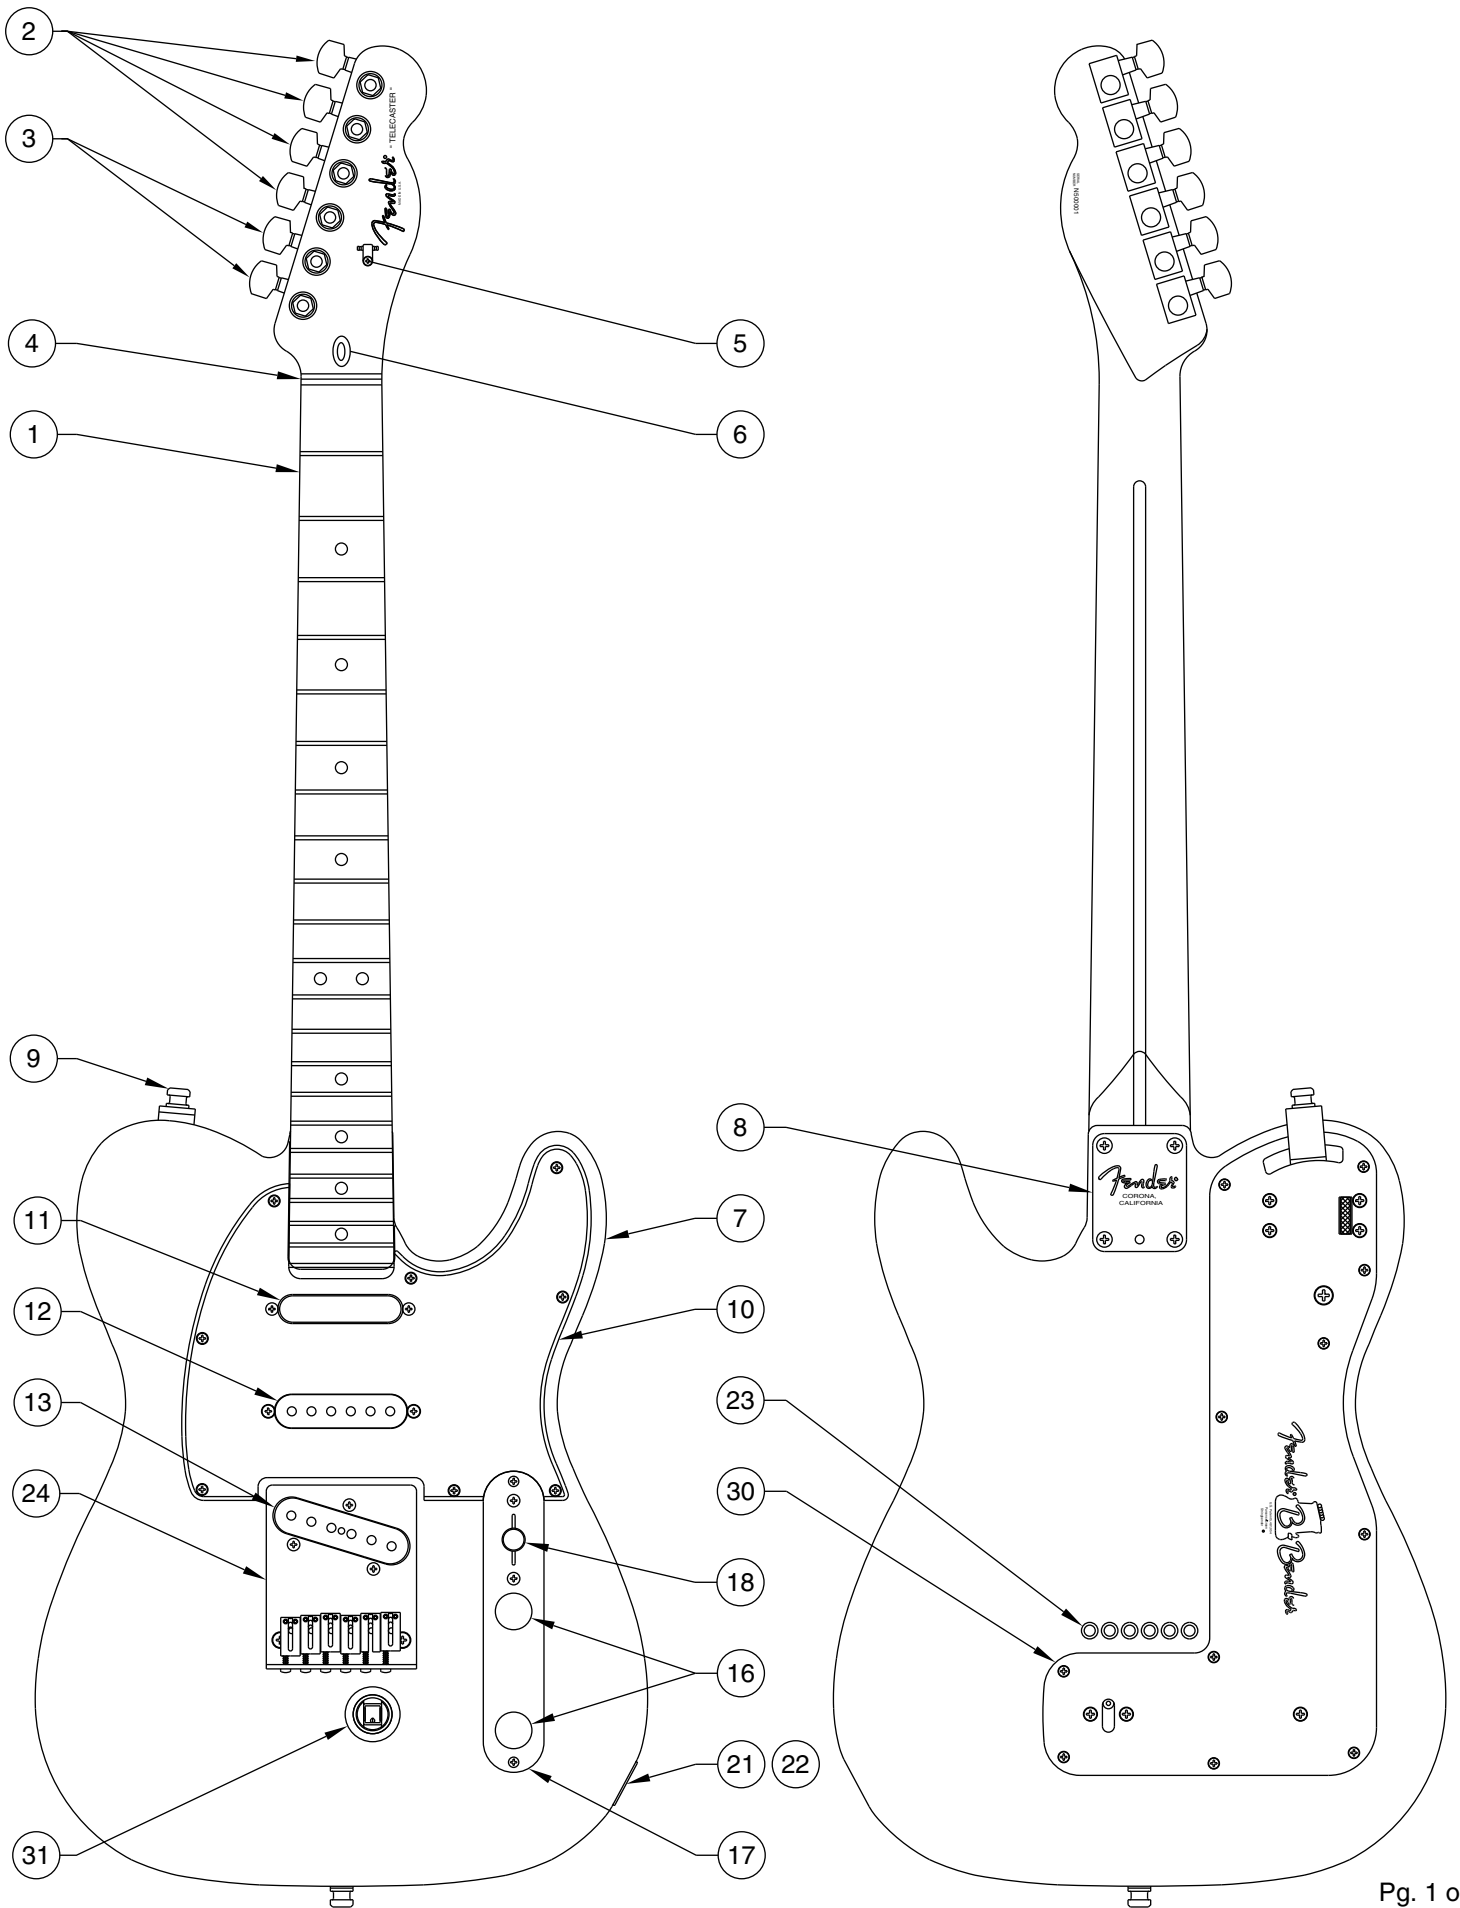

NASHVILLE B-BENDER TELECASTER 0118342

CONTROL ASSEMBLY

BRIDGE ASSEMBLY

BLACK WIRE FROM MIDDLE PICKUP

YELLOW WIRE FROM BRIDGE PICKUP

WHITE WIRE FROM NECK PICKUP

WHITE WIRE FROM VOLUME POT TERMINAL

SWITCH WIRING DETAIL

Body Part Number	
0054072500	3 Color Sunburst
0054072505	White
0054072506	Black
0054072509	Candy Apple Red

SWITCH & CONTROL FUNCTION

5 WAY SWITCH POSITION					
					← 5 WAY SWITCH POSITION
					← NECK PICKUP
					← MIDDLE PICKUP
					← BRIDGE PICKUP
	← PICKUP IS ON				← PICKUP IS OFF