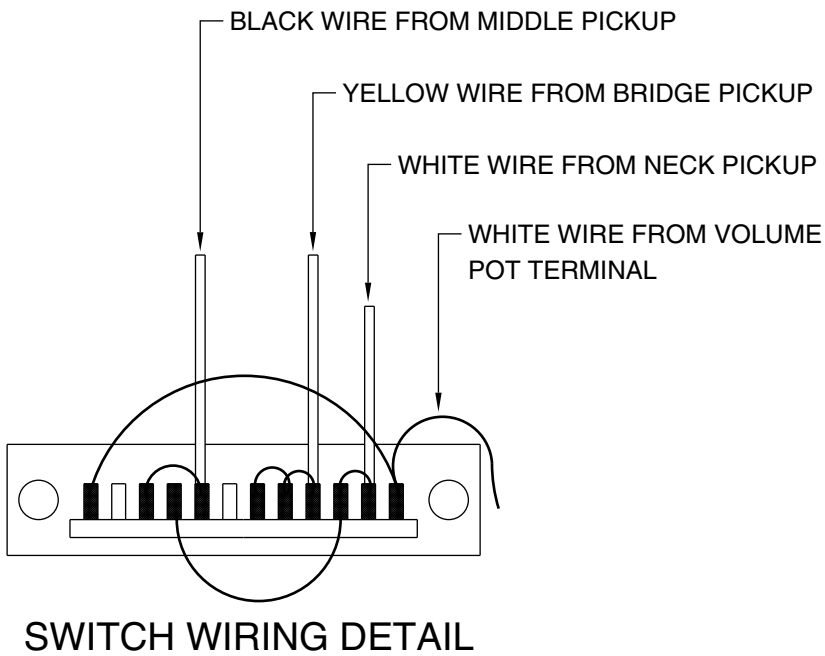

# NASHVILLE B-BENDER TELECASTER 0118342

CONTROL ASSEMBLY

BRIDGE ASSEMBLY

Body Part Number	
0054072500	3 Color Sunburst
0054072505	White
0054072506	Black
0054072509	Candy Apple Red

SWITCH & CONTROL FUNCTION

5 WAY SWITCH POSITION					
					← 5 WAY SWITCH POSITION
					← NECK PICKUP
					← MIDDLE PICKUP
					← BRIDGE PICKUP
	← PICKUP IS ON				← PICKUP IS OFF