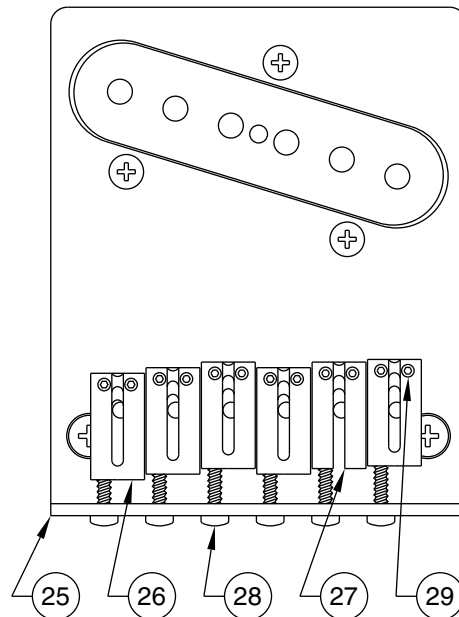

NASHVILLE B-BENDER TELECASTER 0118342

CONTROL ASSEMBLY

BRIDGE ASSEMBLY

BLACK WIRE FROM MIDDLE PICKUP

YELLOW WIRE FROM BRIDGE PICKUP

WHITE WIRE FROM NECK PICKUP

WHITE WIRE FROM VOLUME POT TERMINAL

SWITCH WIRING DETAIL

Body Part Number	
0054072500	3 Color Sunburst
0054072505	White
0054072506	Black
0054072509	Candy Apple Red

SWITCH & CONTROL FUNCTION

5 WAY SWITCH POSITION					
					← 5 WAY SWITCH POSITION
					← NECK PICKUP
					← MIDDLE PICKUP
					← BRIDGE PICKUP
	← PICKUP IS ON				← PICKUP IS OFF