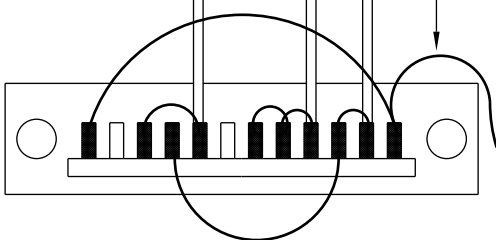

NASHVILLE B-BENDER TELECASTER 0118342

CONTROL ASSEMBLY

BRIDGE ASSEMBLY

BLACK WIRE FROM MIDDLE PICKUP

YELLOW WIRE FROM BRIDGE PICKUP

WHITE WIRE FROM NECK PICKUP

WHITE WIRE FROM VOLUME POT TERMINAL

SWITCH WIRING DETAIL

Body Part Number	
0054072500	3 Color Sunburst
0054072505	White
0054072506	Black
0054072509	Candy Apple Red

SWITCH & CONTROL FUNCTION

5 WAY SWITCH POSITION					
					← 5 WAY SWITCH POSITION
					← NECK PICKUP
					← MIDDLE PICKUP
					← BRIDGE PICKUP
	← PICKUP IS ON				← PICKUP IS OFF