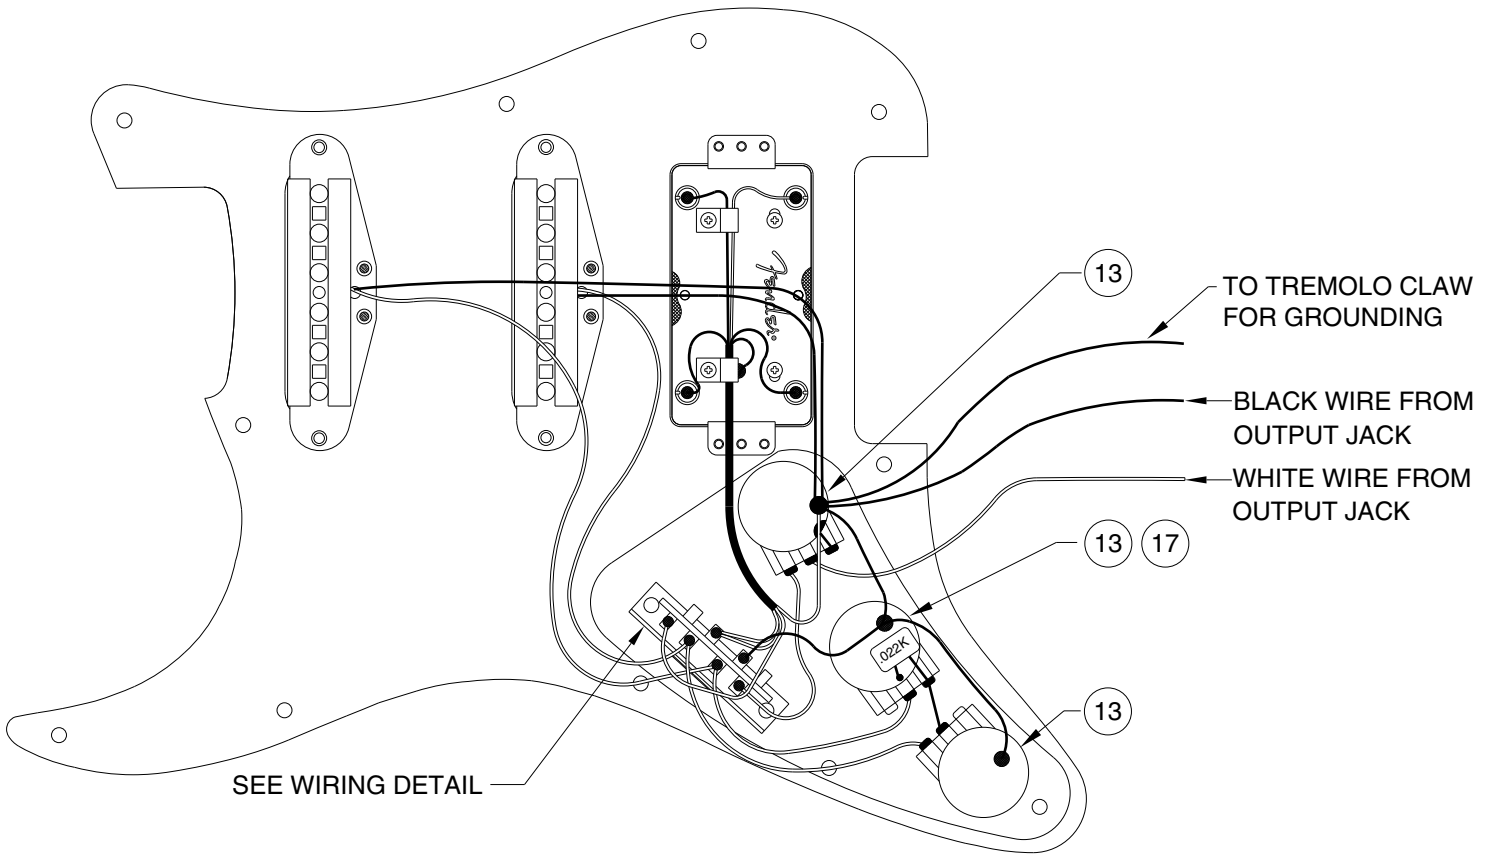

PICKGUARD ASSEMBLY

SWITCH WIRING