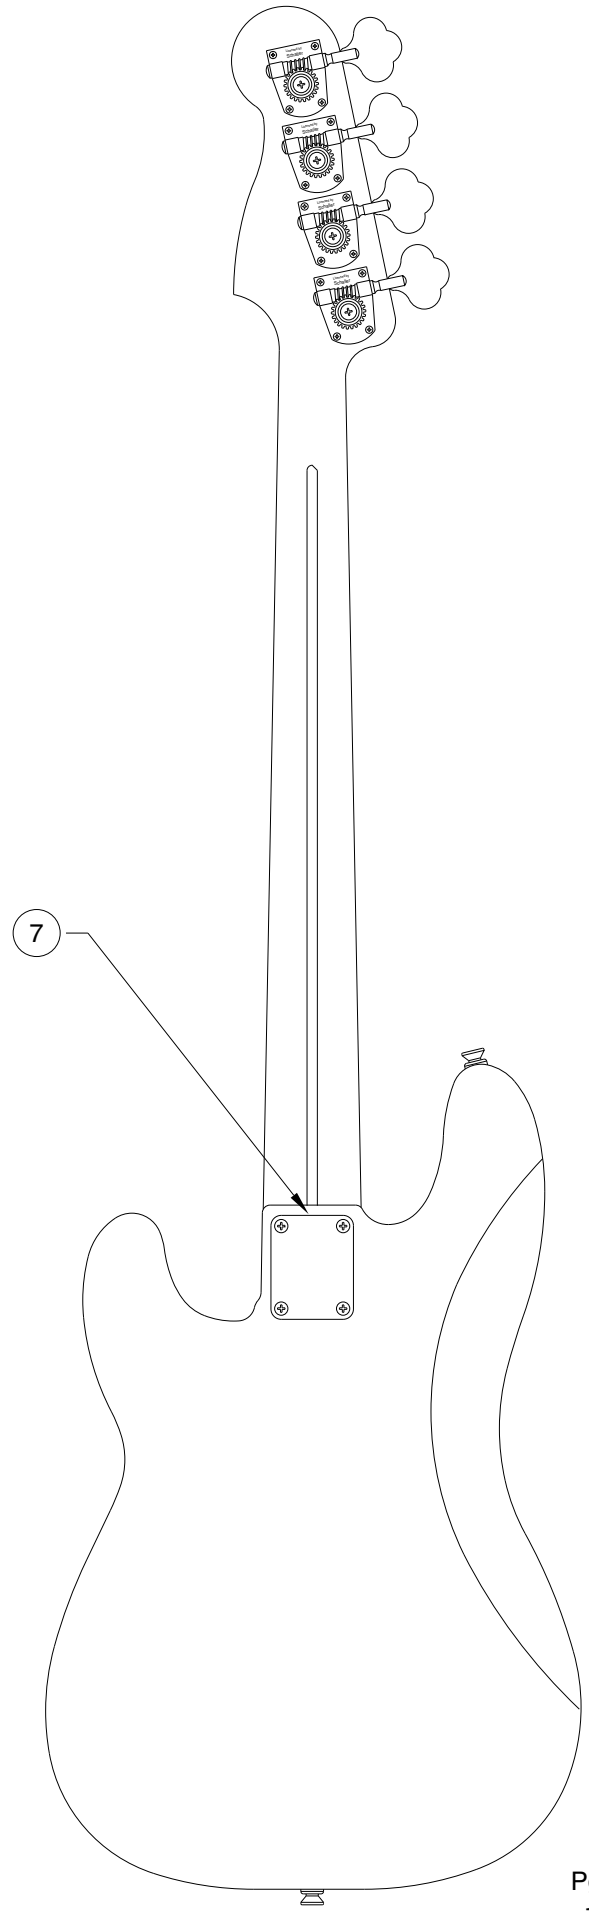

STANDARD PRECISION BASS 0136000

STANDARD PRECISION BASS 0136000

PICKGUARD ASSEMBLY

BRIDGE ASSEMBLY

STANDARD PRECISION BASS 0136000

REF.#	P/N	DESCRIPTION
1	0037441000	Neck, Precision Bass Mex, R/W
2	0036400000	Tuning Key, (1) Set
	0051532000	Bushing Key Bass
	0011357000	Screw Key Mtg
3	0083675000	Bone Nut
4	0021427000	String Retainer
	0015578000	Mounting Screw
5	0038454000	Truss Rod Adjustment Nut
	0038467000	Truss Rod Adjusting Wrench
6	0037440xxx	Body, P Bass Mexico, Solid Paint
	0040861xxx	Body, P Bass Mexico, Sunburst
7	0033024000	Neck Mounting Plate
	0015636000	Mounting Screw
8	0012344000	Strap Button
	0015610000	Mounting Screw
	0020491000	Felt Washer, White
9	0037737000	Pickguard, P Bass Mexico, White/Black/White
	0015578000	Mounting Screw
10	0036436000	Pickup, Pickup-Set (2) P-Bass
	0051527000	Mounting Screw
	0018556000	Foam Block Weatherstrip
11	0013446000	Control, Volume, 250K (2)
	0016352000	Mounting Nut
	0016436000	Washer, Lock Intl
12	0015552000	Capacitor, .05uf
13	0054191000	Knob, Volume, Strat, White
14	0054190000	Knob, Tone, Strat, White
15	0047329000	Output Jack
	0016352000	Mounting Nut
	0031153000	Washer, Flat
16	0040798000	Bridge Assy, Std. Precision Bass
	0015610000	Mounting Screw
	0021109000	Adjusting Wrench, Saddle Height
17	0040799000	Bridge Plate, Std. Precision Bass
	0015610000	Mounting Screw
18	0007706000	Bridge Section (4)
19	0015842000	Intonation Screw (4)
	0018689000	Intonation Spring (4)
20	0040800000	Height Adjustment Screw

Body Part Number	
0040861532	Brown Sunburst
0037440506	Black
0037440573	Midnight Blue
0037440575	Midnight Wine
0037440580	Arctic White

STANDARD PRECISION BASS 0136000

CONTROL FUNCTION