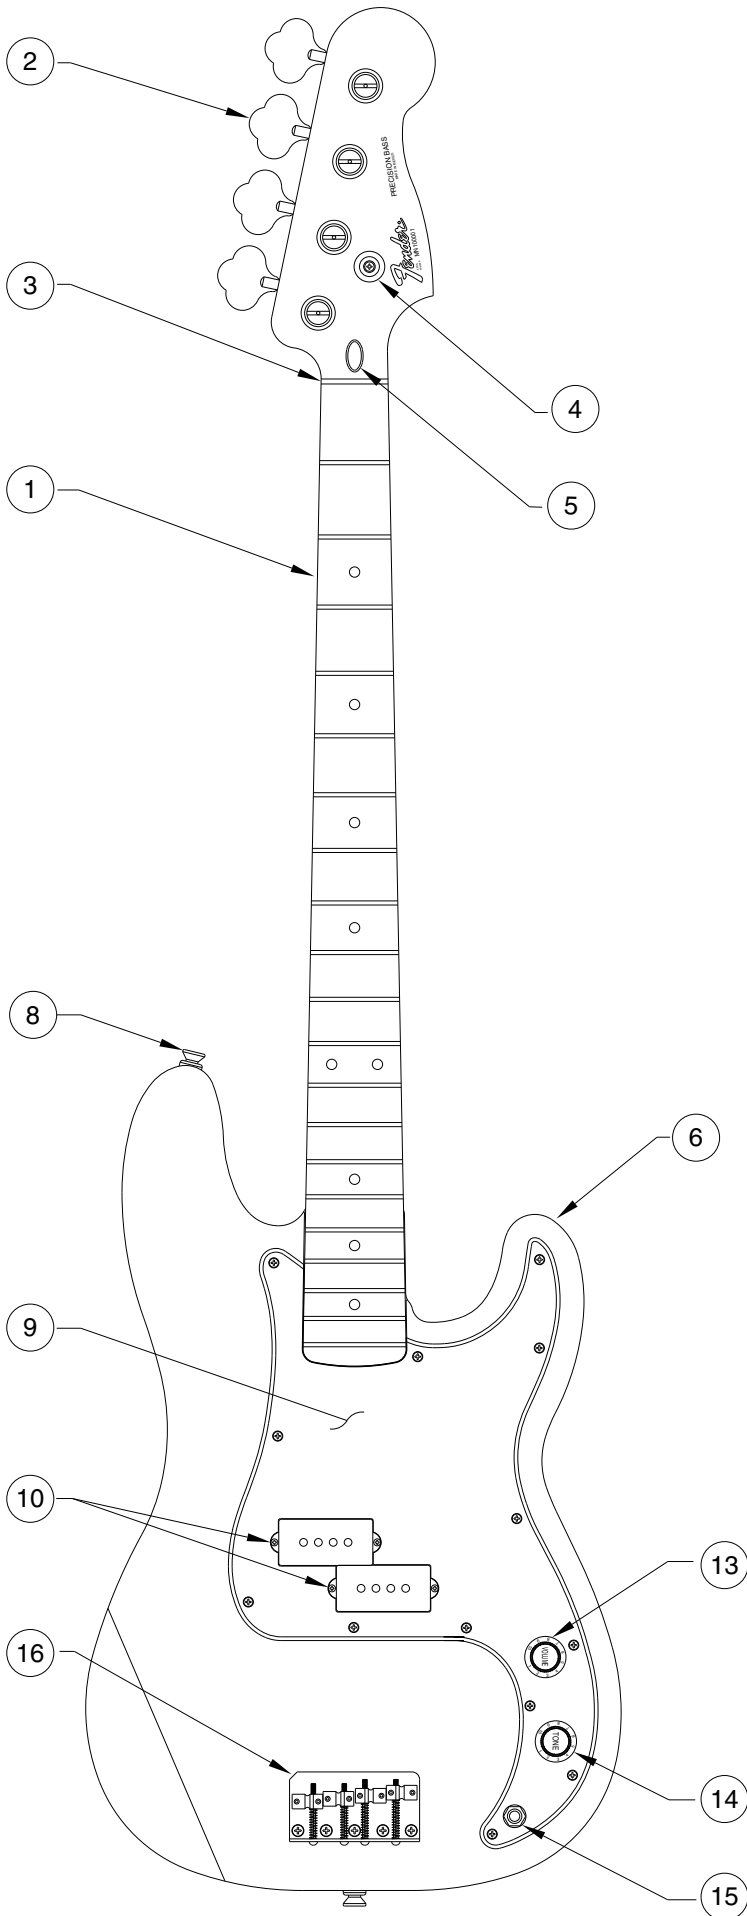

# STANDARD PRECISION BASS 0136000

Body Part Number	
0040861532	Brown Sunburst
0037440506	Black
0037440573	Midnight Blue
0037440575	Midnight Wine
0037440580	Arctic White