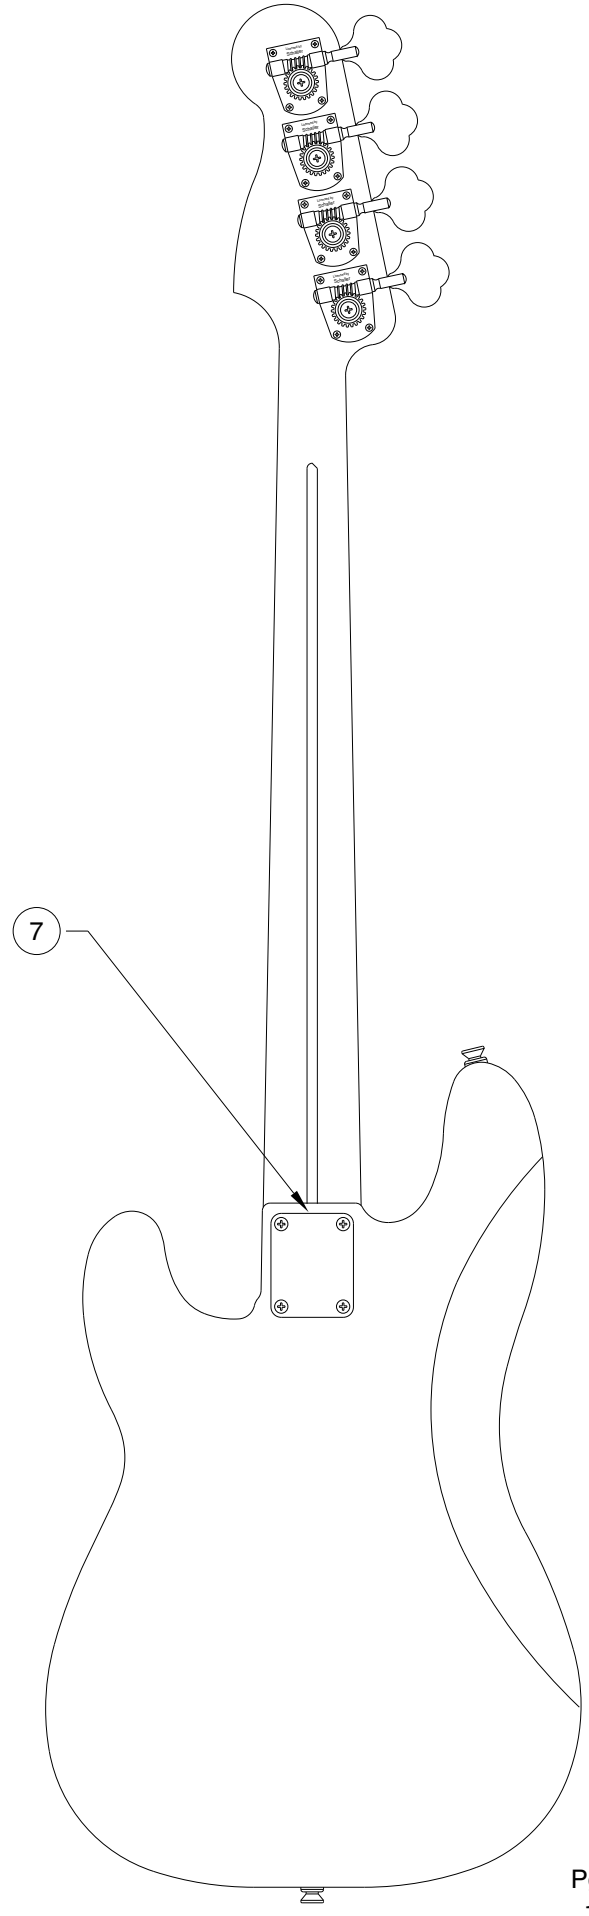

# STANDARD PRECISION BASS 0136000

# STANDARD PRECISION BASS 0136000

REF.#	P/N	DESCRIPTION
1	0037441000	Neck, Precision Bass Mex, R/W
2	0036400000	Tuning Key, (1) Set
	0051532000	Bushing Key Bass
	0011357000	Screw Key Mtg
3	0083675000	Bone Nut
4	0021427000	String Retainer
	0015578000	Mounting Screw
5	0038454000	Truss Rod Adjustment Nut
	0038467000	Truss Rod Adjusting Wrench
6	0037440xxx	Body, P Bass Mexico, Solid Paint
	0040861xxx	Body, P Bass Mexico, Sunburst
7	0033024000	Neck Mounting Plate
	0015636000	Mounting Screw
8	0012344000	Strap Button
	0015610000	Mounting Screw
	0020491000	Felt Washer, White
9	0037737000	Pickguard, P Bass Mexico, White/Black/White
	0015578000	Mounting Screw
10	0036436000	Pickup, Pickup-Set (2) P-Bass
	0051527000	Mounting Screw
	0018556000	Foam Block Weatherstrip
11	0013446000	Control, Volume, 250K (2)
	0016352000	Mounting Nut
	0016436000	Washer, Lock Intl
12	0015552000	Capacitor, .05uf
13	0054191000	Knob, Volume, Strat, White
14	0054190000	Knob, Tone, Strat, White
15	0047329000	Output Jack
	0016352000	Mounting Nut
	0031153000	Washer, Flat
16	0040798000	Bridge Assy, Std. Precision Bass
	0015610000	Mounting Screw
	0021109000	Adjusting Wrench, Saddle Height
17	0040799000	Bridge Plate, Std. Precision Bass
	0015610000	Mounting Screw
18	0007706000	Bridge Section (4)
19	0015842000	Intonation Screw (4)
	0018689000	Intonation Spring (4)
20	0040800000	Height Adjustment Screw

Body Part Number	
0040861532	Brown Sunburst
0037440506	Black
0037440573	Midnight Blue
0037440575	Midnight Wine
0037440580	Arctic White