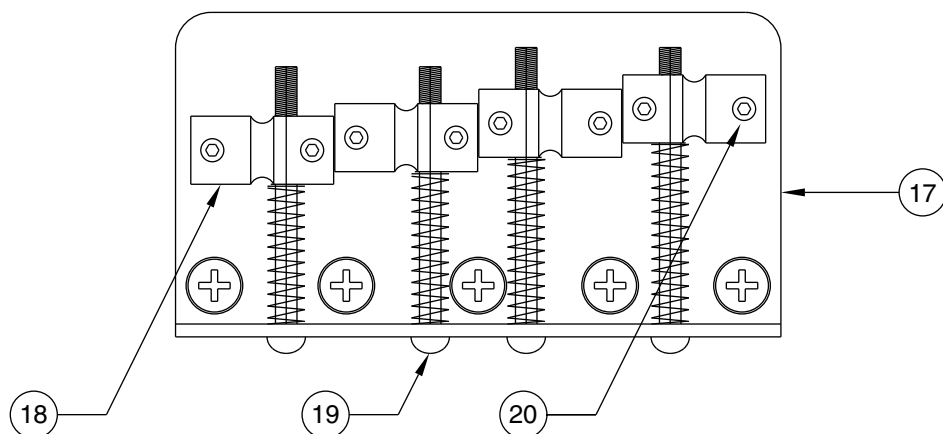

STANDARD PRECISION BASS 0136000

STANDARD PRECISION BASS 0136000

PICKGUARD ASSEMBLY

BRIDGE ASSEMBLY

STANDARD PRECISION BASS 0136000

REF.#	P/N	DESCRIPTION
1	0037441000	Neck, Precision Bass Mex, R/W
2	0036400000	Tuning Key, (1) Set
	0051532000	Bushing Key Bass
	0011357000	Screw Key Mtg
3	0083675000	Bone Nut
4	0021427000	String Retainer
	0015578000	Mounting Screw
5	0038454000	Truss Rod Adjustment Nut
	0038467000	Truss Rod Adjusting Wrench
6	0037440xxx	Body, P Bass Mexico, Solid Paint
	0040861xxx	Body, P Bass Mexico, Sunburst
7	0033024000	Neck Mounting Plate
	0015636000	Mounting Screw
8	0012344000	Strap Button
	0015610000	Mounting Screw
	0020491000	Felt Washer, White
9	0037737000	Pickguard, P Bass Mexico, White/Black/White
	0015578000	Mounting Screw
10	0036436000	Pickup, Pickup-Set (2) P-Bass
	0051527000	Mounting Screw
	0018556000	Foam Block Weatherstrip
11	0013446000	Control, Volume, 250K (2)
	0016352000	Mounting Nut
	0016436000	Washer, Lock Intl
12	0015552000	Capacitor, .05uf
13	0054191000	Knob, Volume, Strat, White
14	0054190000	Knob, Tone, Strat, White
15	0047329000	Output Jack
	0016352000	Mounting Nut
	0031153000	Washer, Flat
16	0040798000	Bridge Assy, Std. Precision Bass
	0015610000	Mounting Screw
	0021109000	Adjusting Wrench, Saddle Height
17	0040799000	Bridge Plate, Std. Precision Bass
	0015610000	Mounting Screw
18	0007706000	Bridge Section (4)
19	0015842000	Intonation Screw (4)
	0018689000	Intonation Spring (4)
20	0040800000	Height Adjustment Screw

Body Part Number	
0040861532	Brown Sunburst
0037440506	Black
0037440573	Midnight Blue
0037440575	Midnight Wine
0037440580	Arctic White

STANDARD PRECISION BASS 0136000

CONTROL FUNCTION