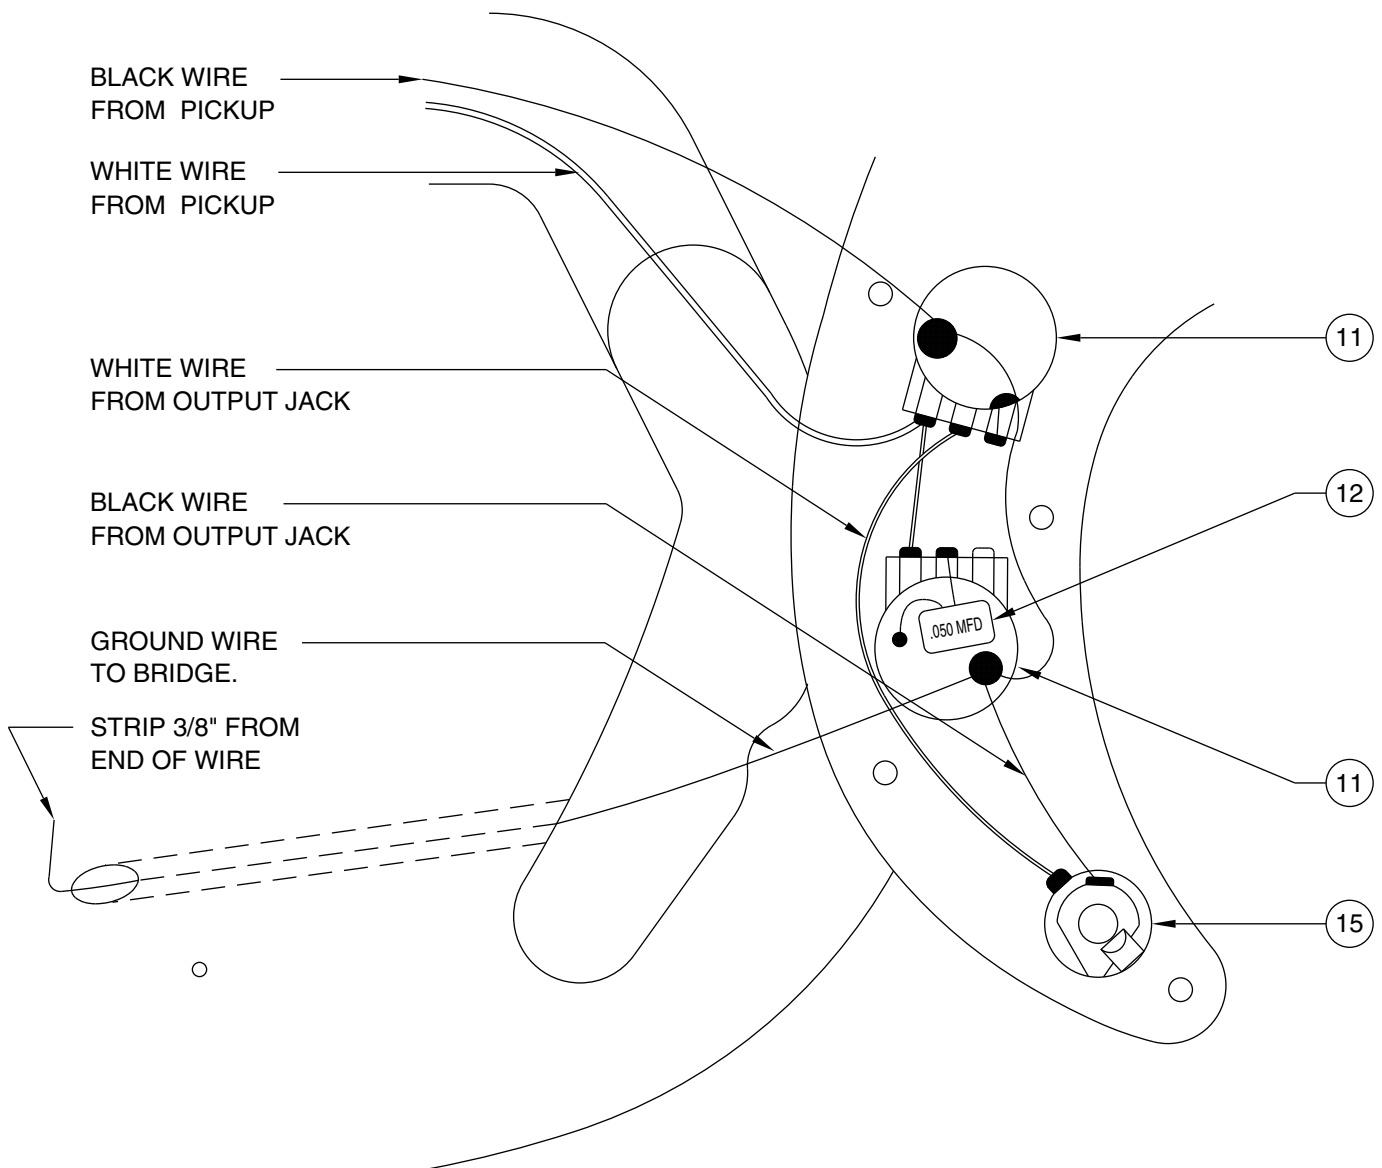

STANDARD PRECISION BASS 0136000

PICKGUARD ASSEMBLY

STANDARD PRECISION BASS 0136000

REF.#	P/N	DESCRIPTION
1	0037441000	Neck, Precision Bass Mex, R/W
2	0036400000	Tuning Key, (1) Set
	0051532000	Bushing Key Bass
	0011357000	Screw Key Mtg
3	0083675000	Bone Nut
4	0021427000	String Retainer
	0015578000	Mounting Screw
5	0038454000	Truss Rod Adjustment Nut
	0038467000	Truss Rod Adjusting Wrench
6	0037440xxx	Body, P Bass Mexico, Solid Paint
	0040861xxx	Body, P Bass Mexico, Sunburst
7	0033024000	Neck Mounting Plate
	0015636000	Mounting Screw
8	0012344000	Strap Button
	0015610000	Mounting Screw
	0020491000	Felt Washer, White
9	0037737000	Pickguard, P Bass Mexico, White/Black/White
	0015578000	Mounting Screw
10	0036436000	Pickup, Pickup-Set (2) P-Bass
	0051527000	Mounting Screw
	0018556000	Foam Block Weatherstrip
11	0013446000	Control, Volume, 250K (2)
	0016352000	Mounting Nut
	0016436000	Washer, Lock Intl
12	0015552000	Capacitor, .05uf
13	0054191000	Knob, Volume, Strat, White
14	0054190000	Knob, Tone, Strat, White
15	0047329000	Output Jack
	0016352000	Mounting Nut
	0031153000	Washer, Flat
16	0040798000	Bridge Assy, Std. Precision Bass
	0015610000	Mounting Screw
	0021109000	Adjusting Wrench, Saddle Height
17	0040799000	Bridge Plate, Std. Precision Bass
	0015610000	Mounting Screw
18	0007706000	Bridge Section (4)
19	0015842000	Intonation Screw (4)
	0018689000	Intonation Spring (4)
20	0040800000	Height Adjustment Screw

Body Part Number	
0040861532	Brown Sunburst
0037440506	Black
0037440573	Midnight Blue
0037440575	Midnight Wine
0037440580	Arctic White