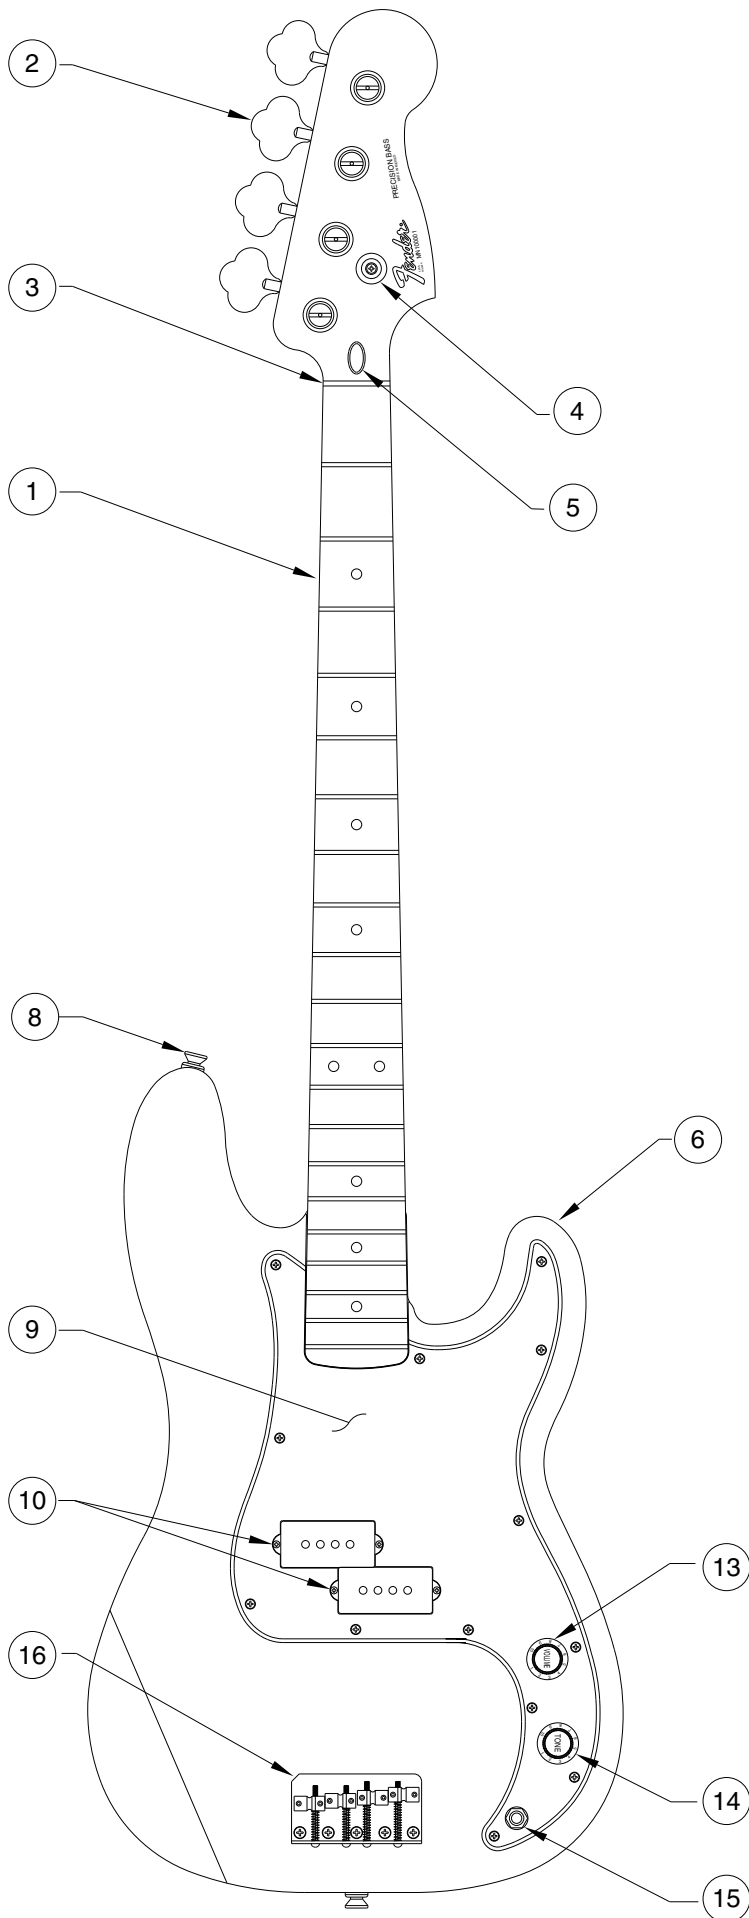

STANDARD PRECISION BASS 0136000

STANDARD PRECISION BASS 0136000

PICKGUARD ASSEMBLY

BRIDGE ASSEMBLY

STANDARD PRECISION BASS 0136000

REF.#	P/N	DESCRIPTION
1	0037441000	Neck, Precision Bass Mex, R/W
2	0036400000	Tuning Key, (1) Set
	0051532000	Bushing Key Bass
	0011357000	Screw Key Mtg
3	0083675000	Bone Nut
4	0021427000	String Retainer
	0015578000	Mounting Screw
5	0038454000	Truss Rod Adjustment Nut
	0038467000	Truss Rod Adjusting Wrench
6	0037440xxx	Body, P Bass Mexico, Solid Paint
	0040861xxx	Body, P Bass Mexico, Sunburst
7	0033024000	Neck Mounting Plate
	0015636000	Mounting Screw
8	0012344000	Strap Button
	0015610000	Mounting Screw
	0020491000	Felt Washer, White
9	0037737000	Pickguard, P Bass Mexico, White/Black/White
	0015578000	Mounting Screw
10	0036436000	Pickup, Pickup-Set (2) P-Bass
	0051527000	Mounting Screw
	0018556000	Foam Block Weatherstrip
11	0013446000	Control, Volume, 250K (2)
	0016352000	Mounting Nut
	0016436000	Washer, Lock Intl
12	0015552000	Capacitor, .05uf
13	0054191000	Knob, Volume, Strat, White
14	0054190000	Knob, Tone, Strat, White
15	0047329000	Output Jack
	0016352000	Mounting Nut
	0031153000	Washer, Flat
16	0040798000	Bridge Assy, Std. Precision Bass
	0015610000	Mounting Screw
	0021109000	Adjusting Wrench, Saddle Height
17	0040799000	Bridge Plate, Std. Precision Bass
	0015610000	Mounting Screw
18	0007706000	Bridge Section (4)
19	0015842000	Intonation Screw (4)
	0018689000	Intonation Spring (4)
20	0040800000	Height Adjustment Screw

Body Part Number	
0040861532	Brown Sunburst
0037440506	Black
0037440573	Midnight Blue
0037440575	Midnight Wine
0037440580	Arctic White

STANDARD PRECISION BASS 0136000

CONTROL FUNCTION