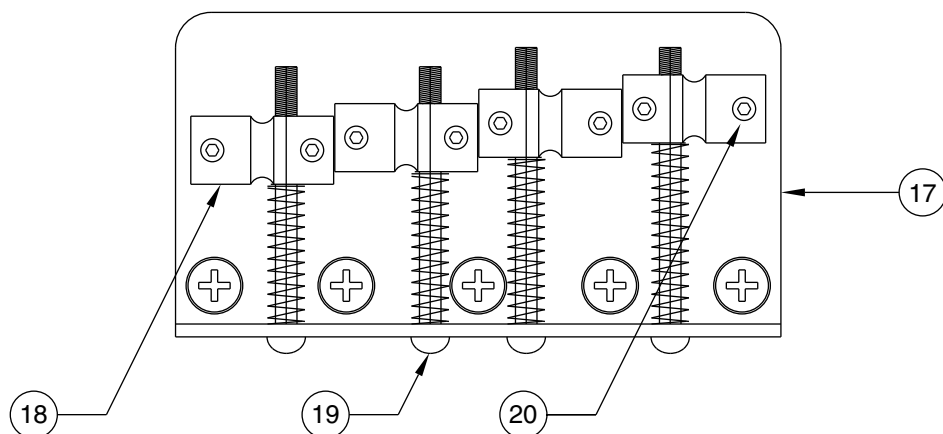

BRIDGE ASSEMBLY