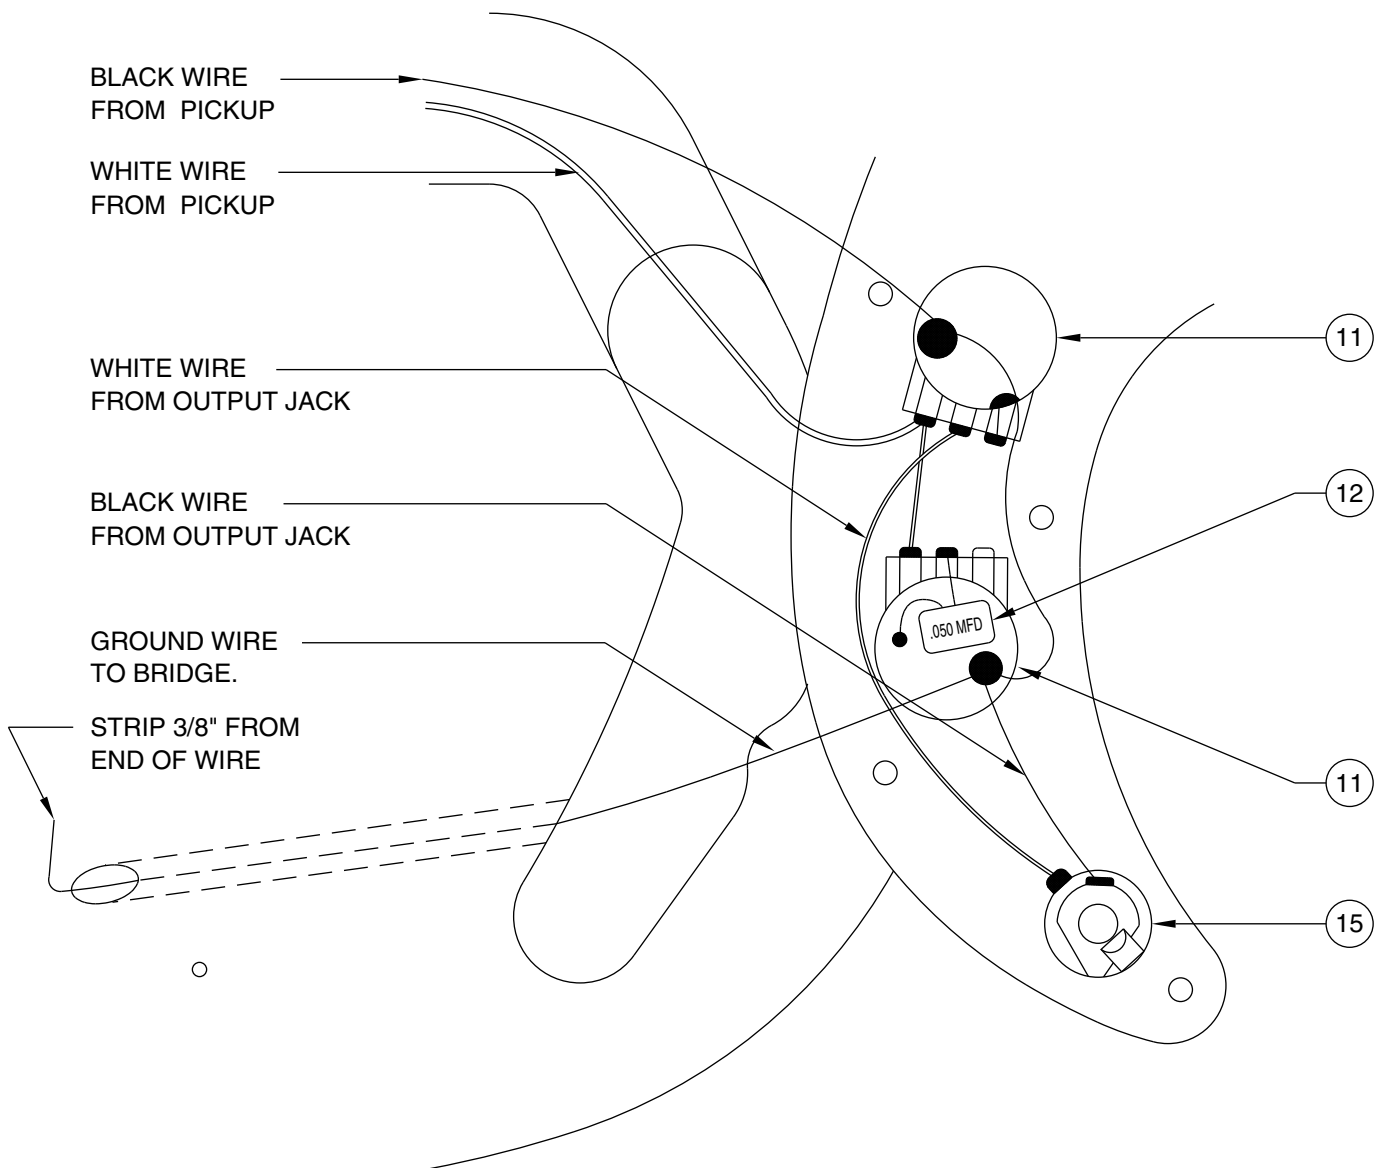

STANDARD PRECISION BASS 0136000

STANDARD PRECISION BASS 0136000

PICKGUARD ASSEMBLY

BRIDGE ASSEMBLY

STANDARD PRECISION BASS 0136000

REF.#	P/N	DESCRIPTION
1	0037441000	Neck, Precision Bass Mex, R/W
2	0036400000	Tuning Key, (1) Set
	0051532000	Bushing Key Bass
	0011357000	Screw Key Mtg
3	0083675000	Bone Nut
4	0021427000	String Retainer
	0015578000	Mounting Screw
5	0038454000	Truss Rod Adjustment Nut
	0038467000	Truss Rod Adjusting Wrench
6	0037440xxx	Body, P Bass Mexico, Solid Paint
	0040861xxx	Body, P Bass Mexico, Sunburst
7	0033024000	Neck Mounting Plate
	0015636000	Mounting Screw
8	0012344000	Strap Button
	0015610000	Mounting Screw
	0020491000	Felt Washer, White
9	0037737000	Pickguard, P Bass Mexico, White/Black/White
	0015578000	Mounting Screw
10	0036436000	Pickup, Pickup-Set (2) P-Bass
	0051527000	Mounting Screw
	0018556000	Foam Block Weatherstrip
11	0013446000	Control, Volume, 250K (2)
	0016352000	Mounting Nut
	0016436000	Washer, Lock Intl
12	0015552000	Capacitor, .05uf
13	0054191000	Knob, Volume, Strat, White
14	0054190000	Knob, Tone, Strat, White
15	0047329000	Output Jack
	0016352000	Mounting Nut
	0031153000	Washer, Flat
16	0040798000	Bridge Assy, Std. Precision Bass
	0015610000	Mounting Screw
	0021109000	Adjusting Wrench, Saddle Height
17	0040799000	Bridge Plate, Std. Precision Bass
	0015610000	Mounting Screw
18	0007706000	Bridge Section (4)
19	0015842000	Intonation Screw (4)
	0018689000	Intonation Spring (4)
20	0040800000	Height Adjustment Screw

Body Part Number	
0040861532	Brown Sunburst
0037440506	Black
0037440573	Midnight Blue
0037440575	Midnight Wine
0037440580	Arctic White

STANDARD PRECISION BASS 0136000

CONTROL FUNCTION