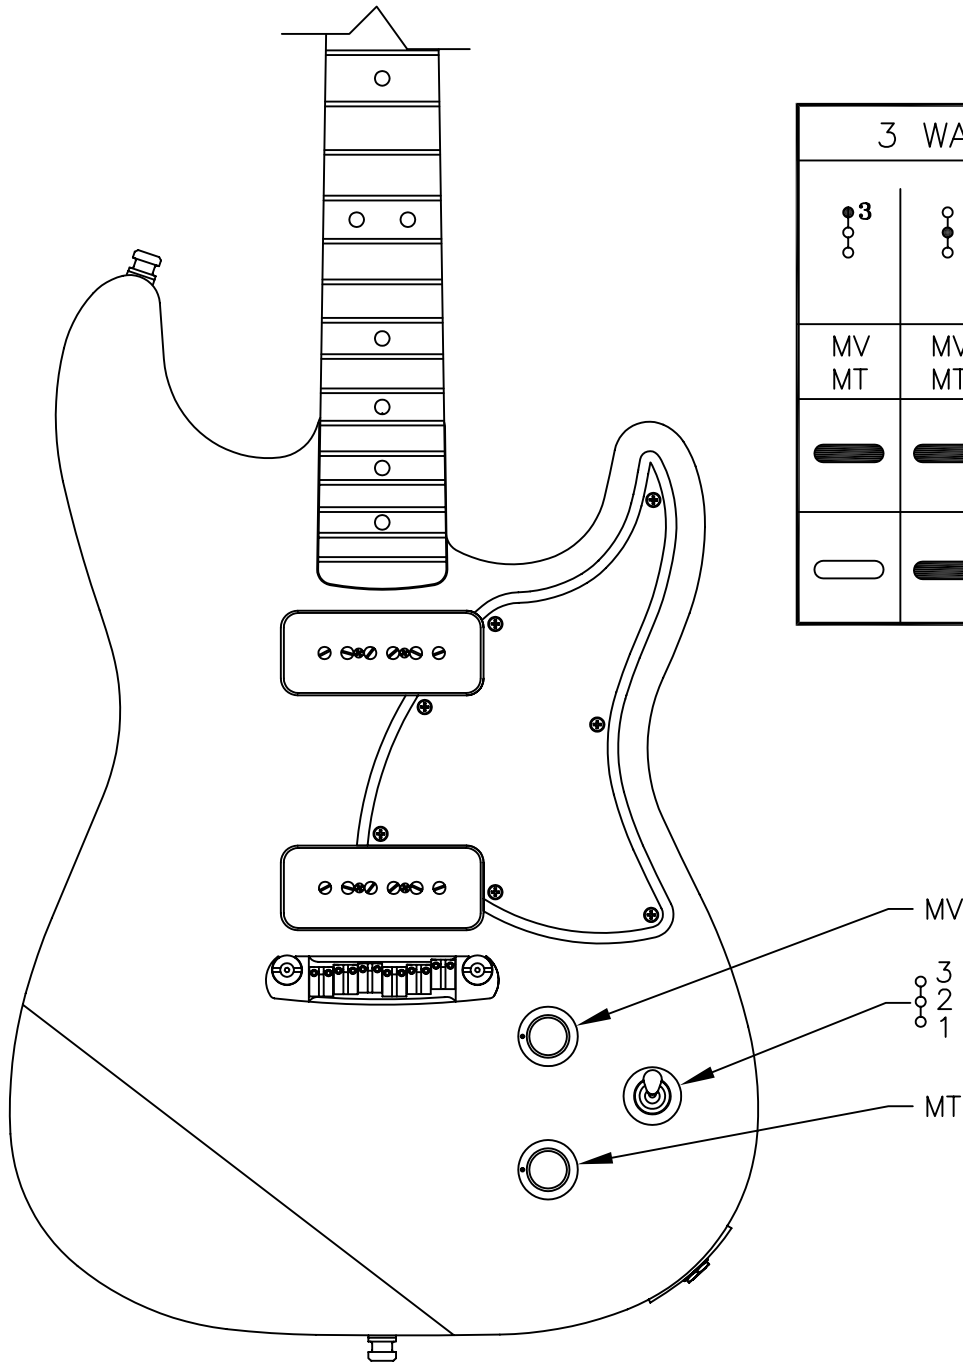

STRAT-O-SONIC™ DV II, 0114700

Fender[®]

WIRING DIAGRAM

STRAT-O-SONIC™ DV II, 0114700

REF.#	P/N	DESCRIPTION
1	0060740000	Neck, Start-O-Sonic, R/W
2	0056260000	Tuning Key, Schaller Std RH, E,B,G,D,
	0058815000	Washer Schaller Key Chrome
	0058820000	Bushing Schaller Key Chrome
3	0021374000	Tuning Key, GTR XGS-1C Std Schl
	0058815000	Washer Schaller Key Chrome
	0058820000	Bushing Schaller Key Chrome
4	0083675000	Bone Nut
5	0021537000	String Retainer
	0021405000	Mounting Screw
6	0023811000	Truss Rod Adjusting Wrench
7	See Chart	Body, Strat-O-Sonic II
8	0059209000	Neck Mounting Plate
	0021424000	Mounting Screw
	0031571000	Tilt Adjustment Screw
	0023811000	Tilt Adjusting Wrench
9	0021453000	Strap Button
	0021422000	Mounting Screw
	0019056000	Felt Washer, Black
10	0059201000	Pickup Ass'y, Neck, Black Dove
	0059185000	Mounting Screw
	0064291000	Black Ester Foam
11	0059202000	Pickup Ass'y, Bridge, Black Dove
	0059185000	Mounting Screw
	0064291000	Black Ester Foam
12	0060741000	Pickguard
	0021407000	Mounting Screw
13	0038950000	Control, 500K, Audio (2)
	0016352000	Mounting Hex Nut
	0022384000	Washer, Lock Intl.
	0031153000	Flat Washer
	0059213000	O- Ring, #7
14	0059189000	Knob, Smoke (2)
15	0024832000	Capacitor, .022uf
16	0012869000	Solder Lug
	0015116000	Mounting Screw
17	0054063000	Switch Toggle, 3 - Position
	0059186000	Trim Dics
18	0021956000	Output Jack
	0016352000	Mounting Hex Nut
	0016436000	Lock Washer, Intl
	0031153000	Flat Washer
	0050100000	Jack Ferrule
	0021407000	Mounting Screw
19	0060736000	Bridge Assembly
20	0053801000	Cover, Back Control Ass'y
	0021407000	Mounting Screw

BODY CHART

P/N	Color
0060738532	Brown Sunburst
0060738538	Crimson Transparent
0060738550	Butterscotch Blonde

STRAT-O-SONIC™ DV II, 0114700

SWITCH & CONTROL FUNCTION

3 WAY SWITCH POSITION			
			POSITION
MV MT	MV MT	MV MT	CONTROL
			← NECK PICKUP (A)
			← BRIDGE PICKUP (B)