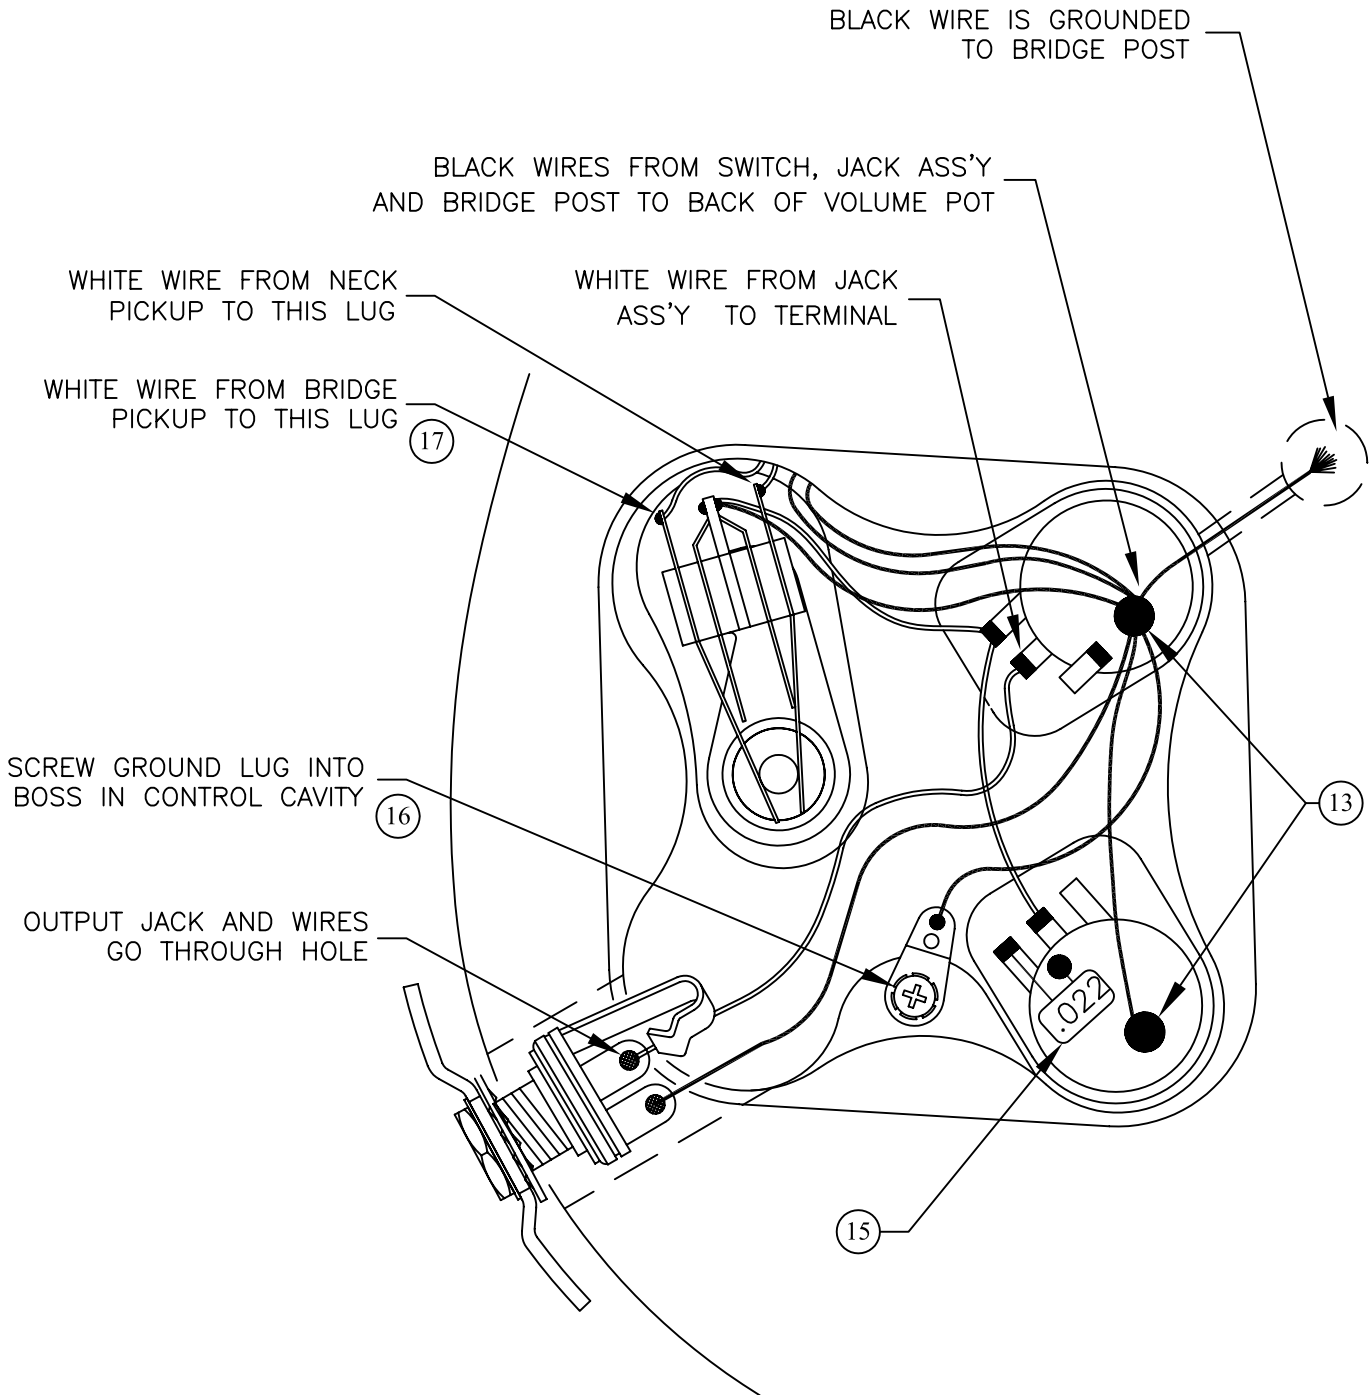

WIRING DIAGRAM