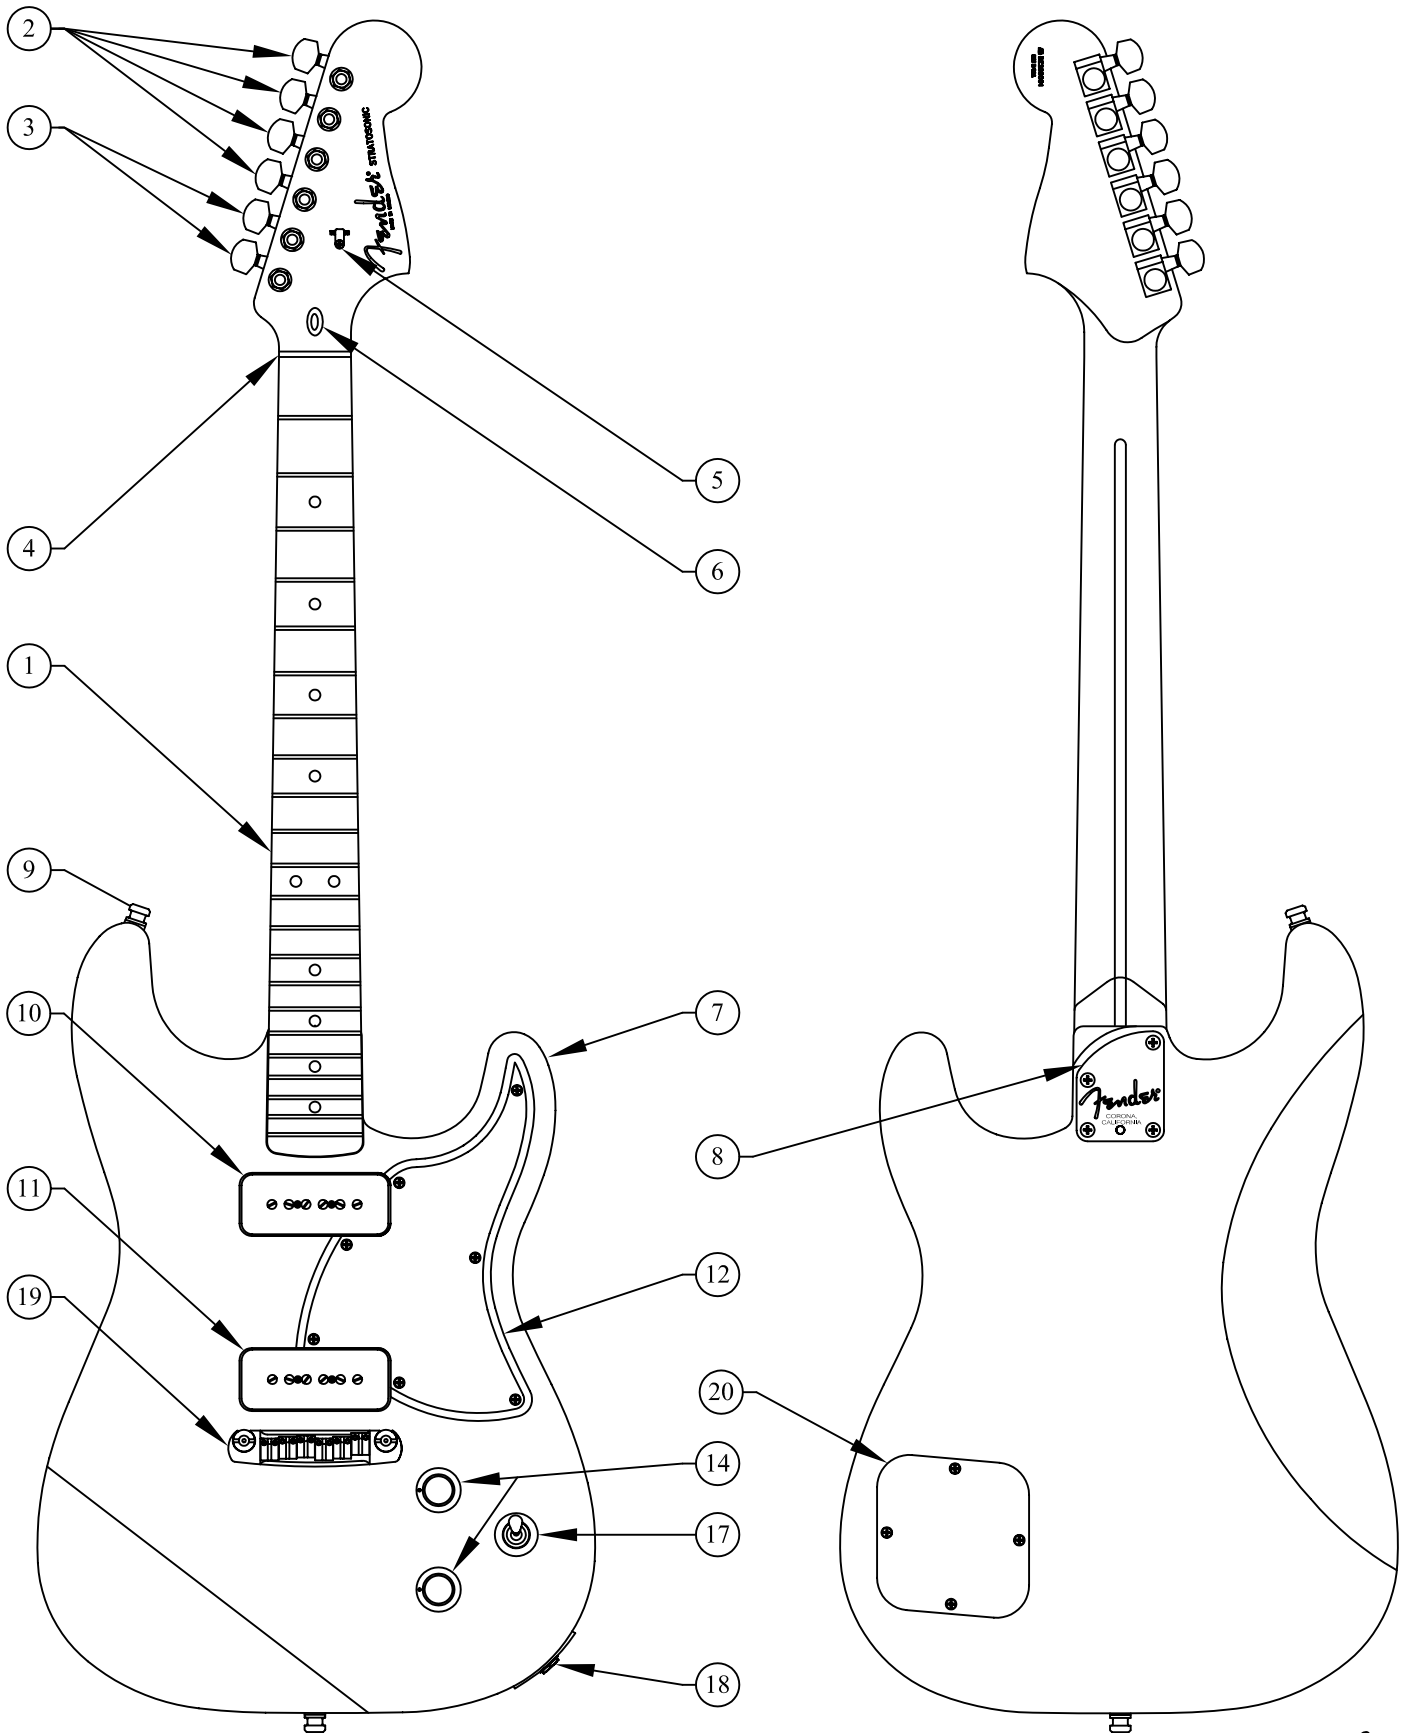

STRAT-O-SONIC™ DV II, 0114700

Fender®