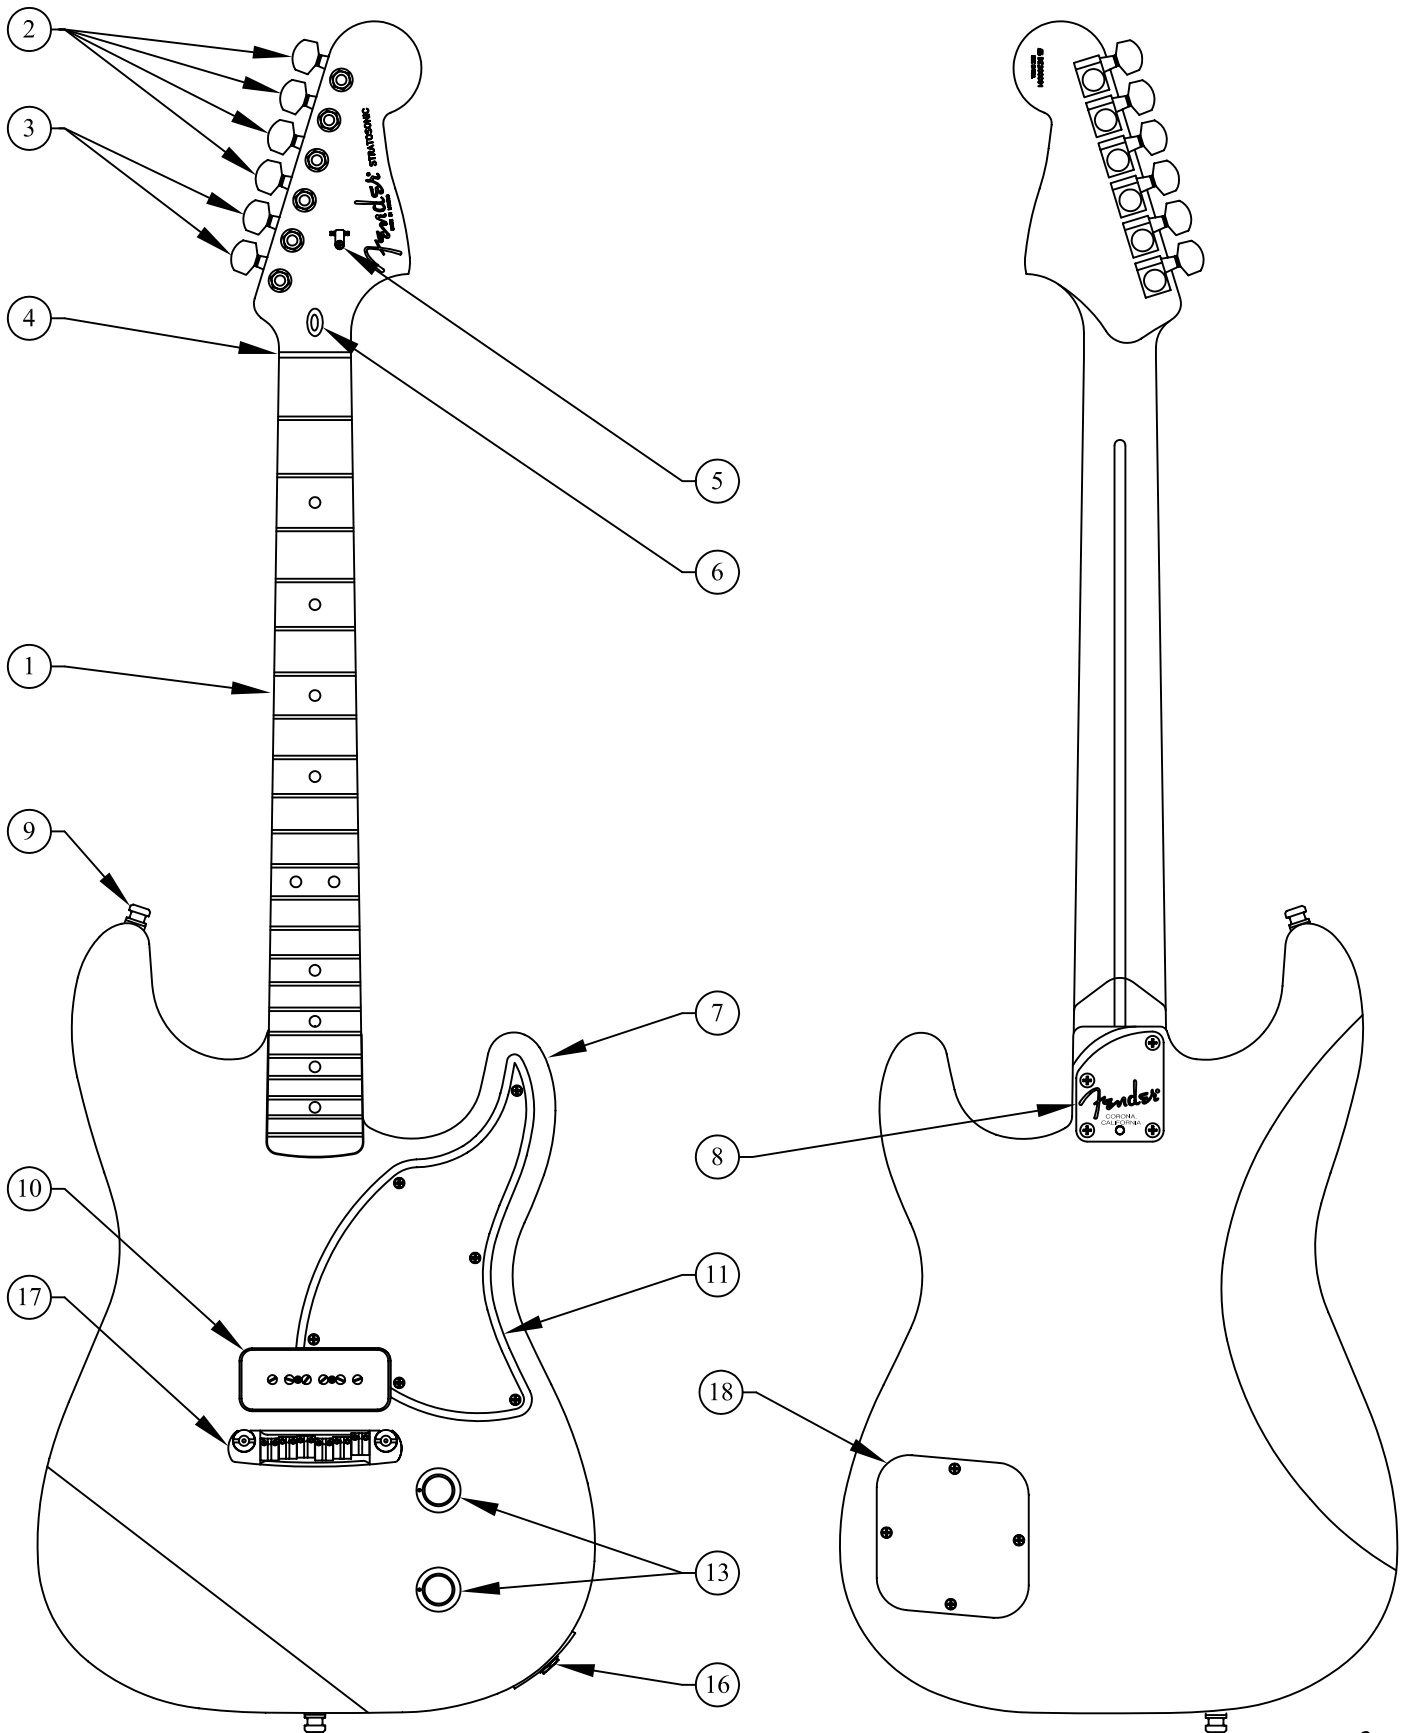

STRAT-O-SONIC™ DV I, 0114600

WIRING DIAGRAM

STRAT-O-SONIC™ DV I, 0114600

REF.#	P/N	DESCRIPTION
1	0060740000	Neck, Start-O-sonic, R/W
2	0056260000	Tuning Key, Schaller Std RH, E,B,G,D
	0058815000	Washer Schaller Key Chrome
	0058820000	Bushing Schaller Key Chrome
3	0021374000	Tuning Key, GTR XGS-1C Std Schaller
	0058815000	Washer Schaller Key Chrome
	0058820000	Bushing Schaller Key Chrome
4	0083675000	Bone Nut
5	0021537000	String Retainer
	0021405000	Mounting Screw
6	0023811000	Truss Rod Adjusting Wrench
7	0060739532	Body, Strat-O-Sonic DV I, Brown Sunburst
8	0059209000	Neck Mounting Plate
	0021424000	Mounting Screw
	0031571000	Tilt Adjustment Screw
	0023811000	Tilt Adjusting Wrench
9	0021453000	Strap Button
	0021422000	Mounting Screw
	0019056000	Felt Washer, Black
10	0059202000	Pickup Ass'y, DE 9000 Bridge
	0059185000	Mounting Screw
	0064291000	Black Ester Foam
11	0060742000	Pickguard, 3-Ply Black
	0021407000	Mounting Screw
12	0038950000	Control, 500K, Audio (2)
	0016352000	Mounting Hex Nut
	0022384000	Washer, Lock Intl.
	0031153000	Flat Washer
	0059213000	O- Ring, #70
13	0059189000	Knob, Smoke (2)
14	0024832000	Capacitor, .022uf
15	0012869000	Solder Lug
	0015116000	Mounting Screw
16	0021956000	Output Jack
	0016352000	Mounting Hex Nut
	0016436000	Lock Washer, Intl
	0031153000	Flat Washer
	0050100000	Jack Ferrule
	0021407000	Mounting Screw
17	0060736000	Bridge Assembly
18	0053801000	Cover, Back
	0021407000	Mounting Screw

SWITCH & CONTROL FUNCTION