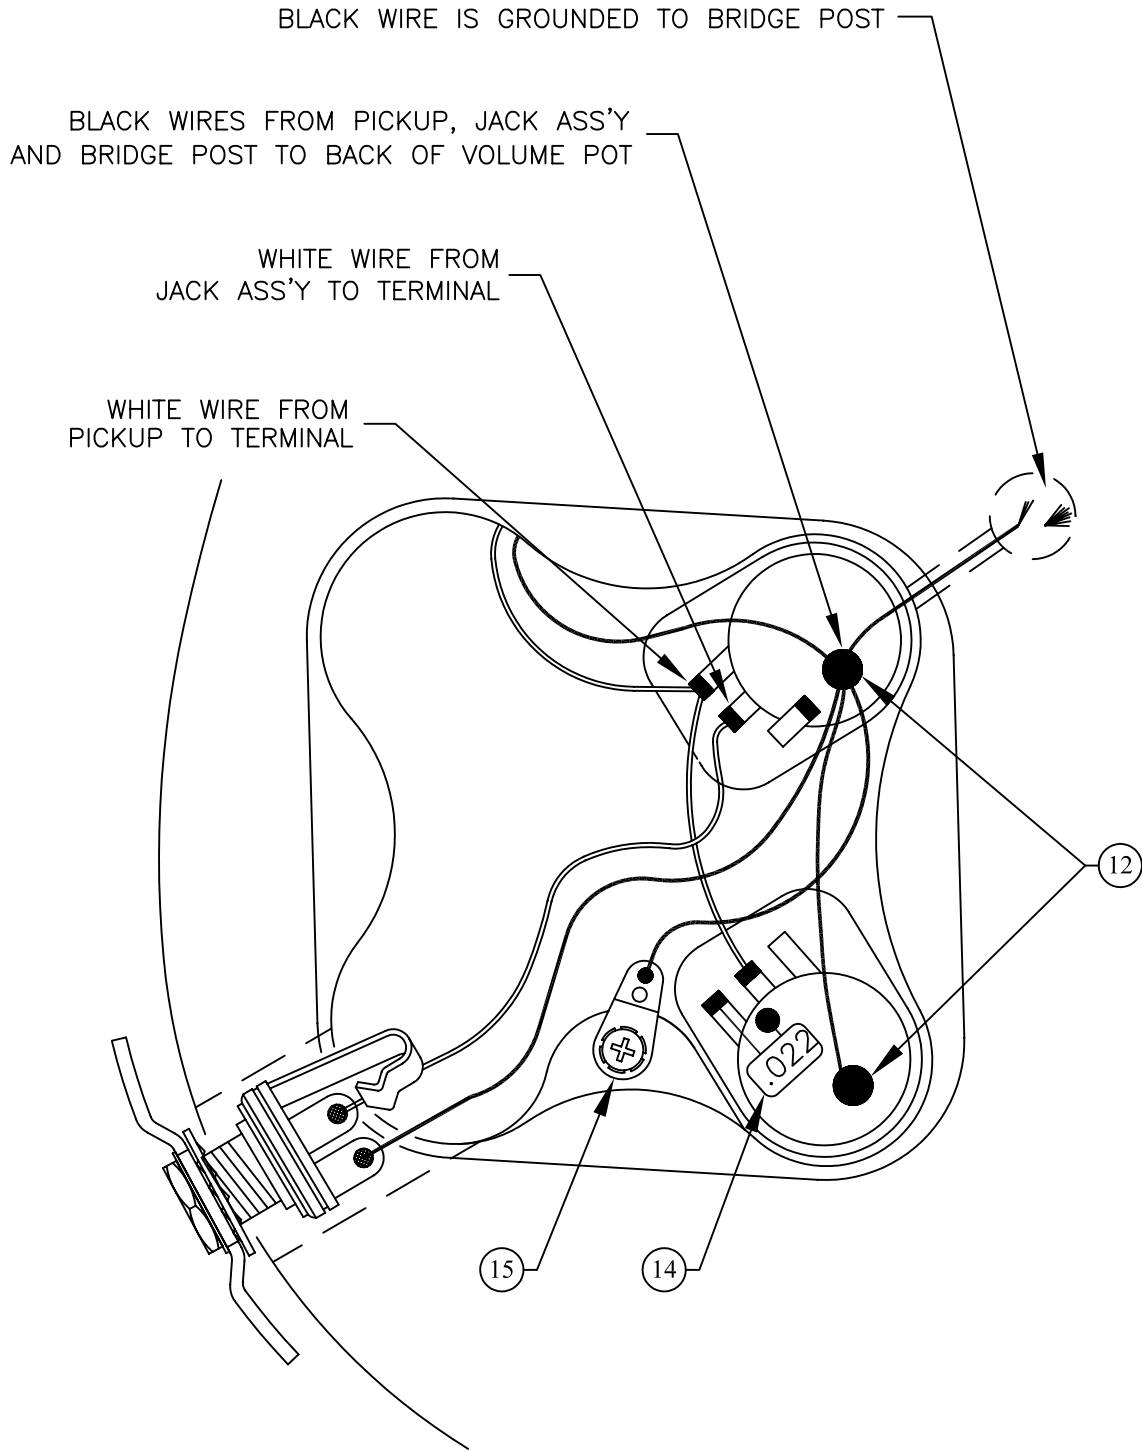

STRAT-O-SONIC™ DV I, 0114600

WIRING DIAGRAM

STRAT-O-SONIC™ DV I, 0114600

REF.#	P/N	DESCRIPTION
1	0060740000	Neck, Start-O-sonic, R/W
2	0056260000	Tuning Key, Schaller Std RH, E,B,G,D
	0058815000	Washer Schaller Key Chrome
	0058820000	Bushing Schaller Key Chrome
3	0021374000	Tuning Key, GTR XGS-1C Std Schaller
	0058815000	Washer Schaller Key Chrome
	0058820000	Bushing Schaller Key Chrome
4	0083675000	Bone Nut
5	0021537000	String Retainer
	0021405000	Mounting Screw
6	0023811000	Truss Rod Adjusting Wrench
7	0060739532	Body, Strat-O-Sonic DV I, Brown Sunburst
8	0059209000	Neck Mounting Plate
	0021424000	Mounting Screw
	0031571000	Tilt Adjustment Screw
	0023811000	Tilt Adjusting Wrench
9	0021453000	Strap Button
	0021422000	Mounting Screw
	0019056000	Felt Washer, Black
10	0059202000	Pickup Ass'y, DE 9000 Bridge
	0059185000	Mounting Screw
	0064291000	Black Ester Foam
11	0060742000	Pickguard, 3-Ply Black
	0021407000	Mounting Screw
12	0038950000	Control, 500K, Audio (2)
	0016352000	Mounting Hex Nut
	0022384000	Washer, Lock Intl.
	0031153000	Flat Washer
	0059213000	O- Ring, #70
13	0059189000	Knob, Smoke (2)
14	0024832000	Capacitor, .022uf
15	0012869000	Solder Lug
	0015116000	Mounting Screw
16	0021956000	Output Jack
	0016352000	Mounting Hex Nut
	0016436000	Lock Washer, Intl
	0031153000	Flat Washer
	0050100000	Jack Ferrule
	0021407000	Mounting Screw
17	0060736000	Bridge Assembly
18	0053801000	Cover, Back
	0021407000	Mounting Screw

SWITCH & CONTROL FUNCTION