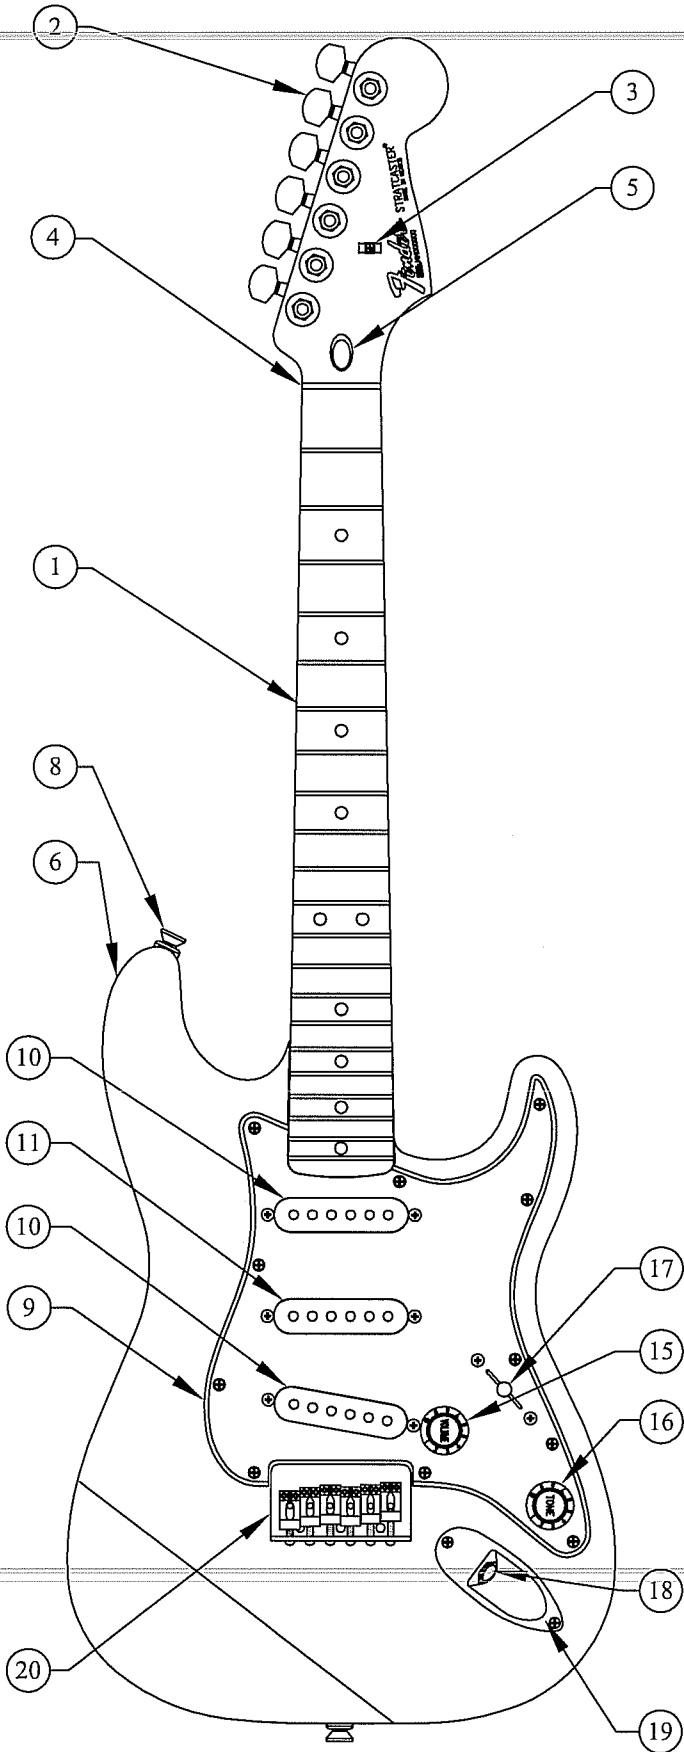

STRATOCASTER® JR, RW, 0133800

Fender®

STRATOCASTER® JR, RW, 0133800

WIRING DIAGRAM

STRATOCASTER® JR, RW, 0133800

REF.#	P/N	DESCRIPTION
1	0063329000	Neck, Mini Strat®, RW
2	0037429000	Tuning Key, Key GTR Dual Pin Mtg Ping
	0053106000	Washer Key Ping
	0053107000	Bushing Key Ping
3	0010389000	String Retainer
	0011357000	Mounting Screw
4	0064016000	Bone Nut
5	0038467000	Truss Rod Adjusting Wrench
6	See Chart	Body, Mini Strat®
7	0033024000	Neck Mounting Plate
	0015636000	Mounting Screw
8	0012344000	Strap Button
	0015610000	Mounting Screw
	0020491000	Felt Washer, White
9	0063326002	Pickguard, Mini Strat, W/B/W
	0015578000	Mounting Screw
10	0053206000	Pickup, Neck/Bridge
	0048631000	Mounting Screw
	0019240000	Mounting Spring
11	0053207000	Pickup, Middle
	0048631000	Mounting Screw
	0019240000	Mounting Spring
12	0013446000	Control 250K
	0016352000	Mounting Nut
	0022384000	Lock Washer
13	0024832000	Capacitor, MP .022uF 250V
14	0053291000	Sel Swtch 5 Way
	0021417000	Mounting Screw
15	0056149000	Knob, Volume White
16	0056148000	Knob, Tone White
17	0019554000	Knob, Sel Sw White
18	0047329000	Output Jack
	0016436000	Lock Washer
	0016352000	Mounting Hex Nut
19	0033023000	Jack Ferrule
	0015578000	Mounting Screw
20	0058274000	Bridge Assembly
	0026625000	Mounting Screw
	0050919000	Adjusting Wrench
21	0012112000	Ferrule String Retainer

BODY CHART

P/N	COLOR
0063328506	06 - BLACK
0063328558	58 - TORINO RED

STRATOCASTER® JR, RW, 0133800

SWITCH & CONTROL FUNCTION

5 WAY SWITCH POSITION					
5	4	3	2	1	
					← NECK PICKUP (A)
					← MIDDLE PICKUP (B)
					← BRIDGE PICKUP (C)
	PICKUP IS ON				INDICATES POSITION OF 5 WAY SWITCH
	PICKUP IS OFF				
A	PICKUP (NECK)				
B	PICKUP (MIDDLE)				
C	PICKUP (BRIDGE)				