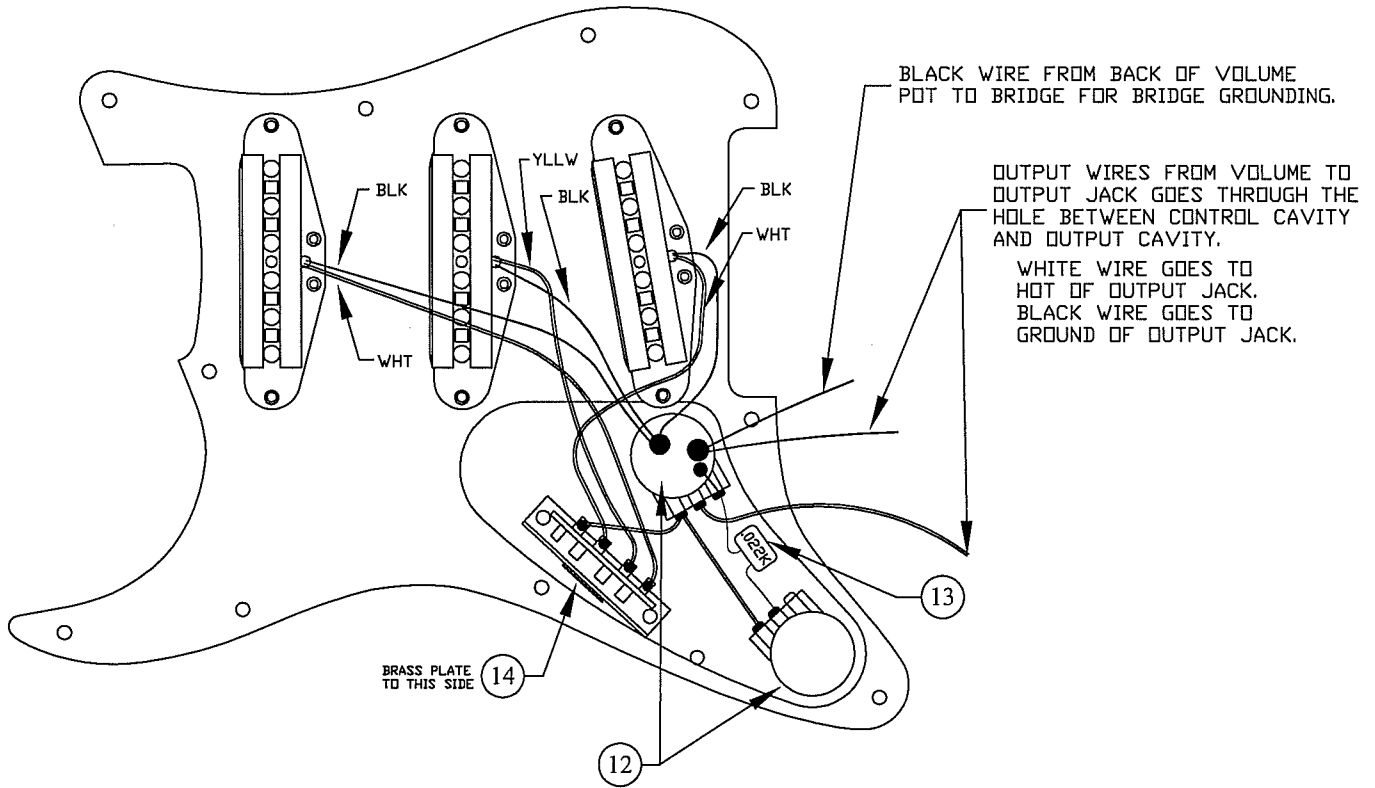

STRATOCASTER® JR, RW, 0133800

Fender®

STRATOCASTER® JR, RW, 0133800

WIRING DIAGRAM

STRATOCASTER® JR, RW, 0133800

REF.#	P/N	DESCRIPTION
1	0063329000	Neck, Mini Strat®, RW
2	0037429000	Tuning Key, Key GTR Dual Pin Mtg Ping
	0053106000	Washer Key Ping
	0053107000	Bushing Key Ping
3	0010389000	String Retainer
	0011357000	Mounting Screw
4	0064016000	Bone Nut
5	0038467000	Truss Rod Adjusting Wrench
6	See Chart	Body, Mini Strat®
7	0033024000	Neck Mounting Plate
	0015636000	Mounting Screw
8	0012344000	Strap Button
	0015610000	Mounting Screw
	0020491000	Felt Washer, White
9	0063326002	Pickguard, Mini Strat, W/B/W
	0015578000	Mounting Screw
10	0053206000	Pickup, Neck/Bridge
	0048631000	Mounting Screw
	0019240000	Mounting Spring
11	0053207000	Pickup, Middle
	0048631000	Mounting Screw
	0019240000	Mounting Spring
12	0013446000	Control 250K
	0016352000	Mounting Nut
	0022384000	Lock Washer
13	0024832000	Capacitor, MP .022uF 250V
14	0053291000	Sel Swtch 5 Way
	0021417000	Mounting Screw
15	0056149000	Knob, Volume White
16	0056148000	Knob, Tone White
17	0019554000	Knob, Sel Sw White
18	0047329000	Output Jack
	0016436000	Lock Washer
	0016352000	Mounting Hex Nut
19	0033023000	Jack Ferrule
	0015578000	Mounting Screw
20	0058274000	Bridge Assembly
	0026625000	Mounting Screw
	0050919000	Adjusting Wrench
21	0012112000	Ferrule String Retainer

BODY CHART

P/N	COLOR
0063328506	06 - BLACK
0063328558	58 - TORINO RED

STRATOCASTER® JR, RW, 0133800

SWITCH & CONTROL FUNCTION

5 WAY SWITCH POSITION					
5	4	3	2	1	
					← NECK PICKUP (A)
					← MIDDLE PICKUP (B)
					← BRIDGE PICKUP (C)
	PICKUP IS ON				INDICATES POSITION OF 5 WAY SWITCH
	PICKUP IS OFF				
A	PICKUP (NECK)				
B	PICKUP (MIDDLE)				
C	PICKUP (BRIDGE)				