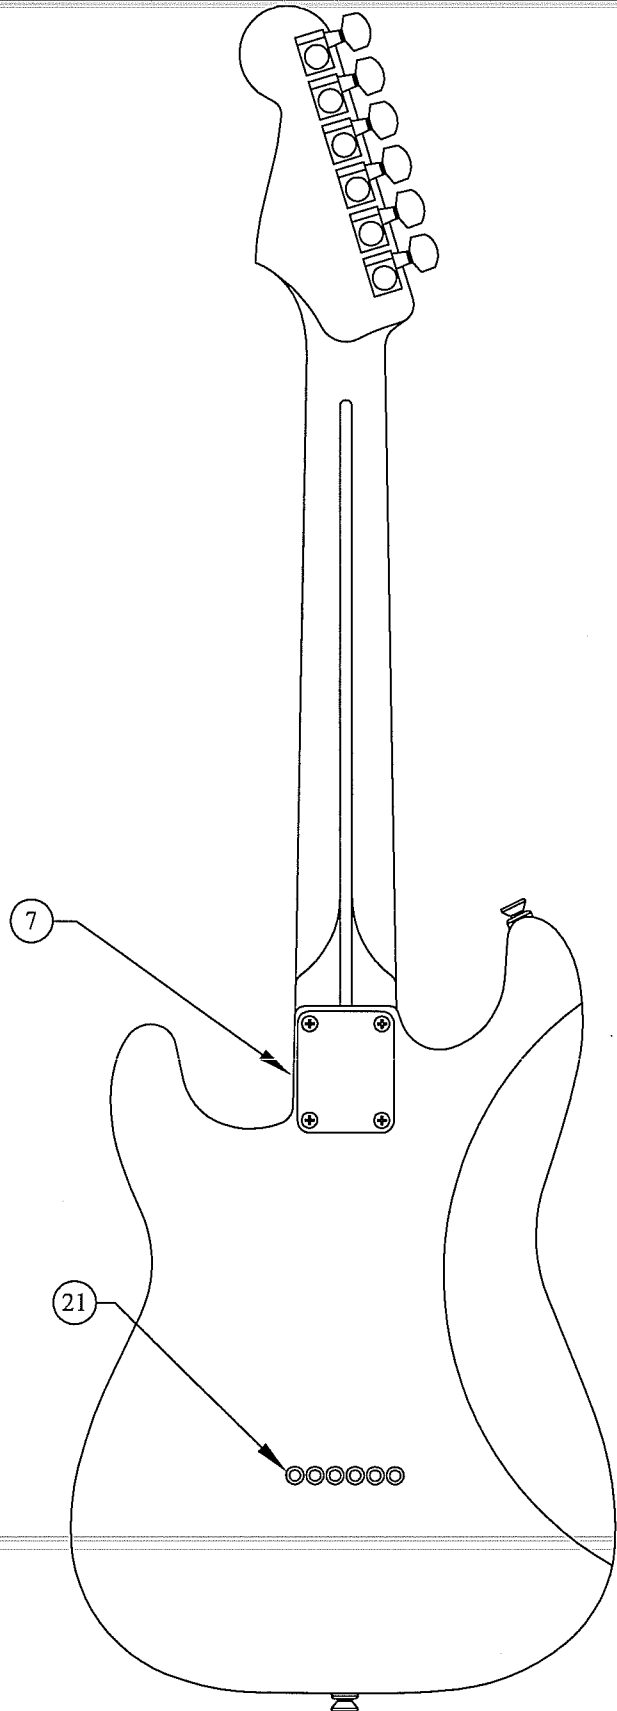

STRATOCASTER® JR, RW, 0133800

Fender®

STRATOCASTER® JR, RW, 0133800

WIRING DIAGRAM

STRATOCASTER® JR, RW, 0133800

REF.#	P/N	DESCRIPTION
1	0063329000	Neck, Mini Strat®, RW
2	0037429000	Tuning Key, Key GTR Dual Pin Mtg Ping
	0053106000	Washer Key Ping
	0053107000	Bushing Key Ping
3	0010389000	String Retainer
	0011357000	Mounting Screw
4	0064016000	Bone Nut
5	0038467000	Truss Rod Adjusting Wrench
6	See Chart	Body, Mini Strat®
7	0033024000	Neck Mounting Plate
	0015636000	Mounting Screw
8	0012344000	Strap Button
	0015610000	Mounting Screw
	0020491000	Felt Washer, White
9	0063326002	Pickguard, Mini Strat, W/B/W
	0015578000	Mounting Screw
10	0053206000	Pickup, Neck/Bridge
	0048631000	Mounting Screw
	0019240000	Mounting Spring
11	0053207000	Pickup, Middle
	0048631000	Mounting Screw
	0019240000	Mounting Spring
12	0013446000	Control 250K
	0016352000	Mounting Nut
	0022384000	Lock Washer
13	0024832000	Capacitor, MP .022uF 250V
14	0053291000	Sel Swtch 5 Way
	0021417000	Mounting Screw
15	0056149000	Knob, Volume White
16	0056148000	Knob, Tone White
17	0019554000	Knob, Sel Sw White
18	0047329000	Output Jack
	0016436000	Lock Washer
	0016352000	Mounting Hex Nut
19	0033023000	Jack Ferrule
	0015578000	Mounting Screw
20	0058274000	Bridge Assembly
	0026625000	Mounting Screw
	0050919000	Adjusting Wrench
21	0012112000	Ferrule String Retainer

BODY CHART

P/N	COLOR
0063328506	06 - BLACK
0063328558	58 - TORINO RED

STRATOCASTER® JR, RW, 0133800

SWITCH & CONTROL FUNCTION

5 WAY SWITCH POSITION					
5	4	3	2	1	
					← NECK PICKUP (A)
					← MIDDLE PICKUP (B)
					← BRIDGE PICKUP (C)
	PICKUP IS ON				INDICATES POSITION OF 5 WAY SWITCH
	PICKUP IS OFF				
A	PICKUP (NECK)				
B	PICKUP (MIDDLE)				
C	PICKUP (BRIDGE)				