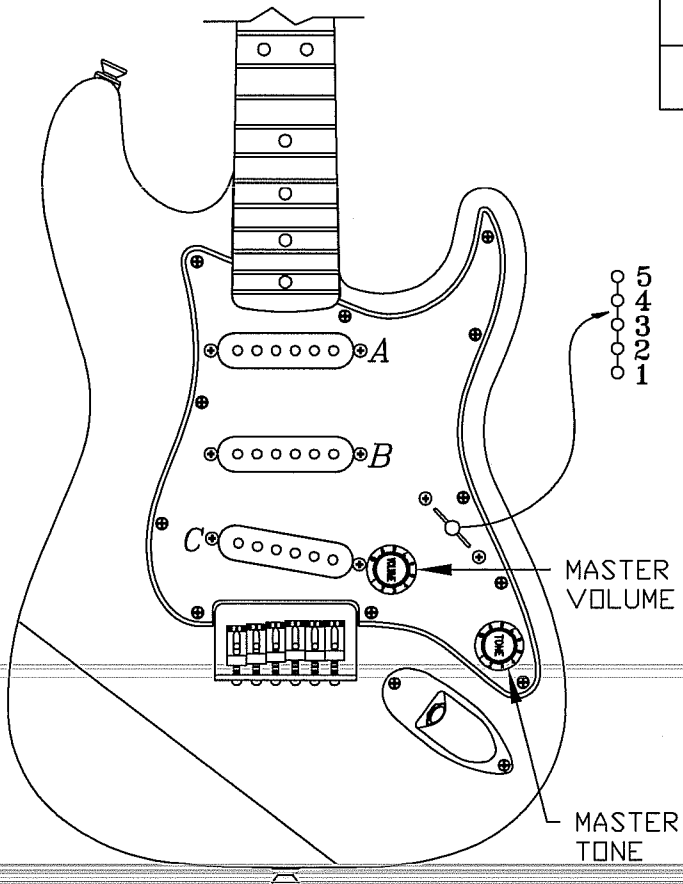

STRATOCASTER® JR, RW, 0133800

Fender®

STRATOCASTER® JR, RW, 0133800

WIRING DIAGRAM

STRATOCASTER® JR, RW, 0133800

REF.#	P/N	DESCRIPTION
1	0063329000	Neck, Mini Strat®, RW
2	0037429000	Tuning Key, Key GTR Dual Pin Mtg Ping
	0053106000	Washer Key Ping
	0053107000	Bushing Key Ping
3	0010389000	String Retainer
	0011357000	Mounting Screw
4	0064016000	Bone Nut
5	0038467000	Truss Rod Adjusting Wrench
6	See Chart	Body, Mini Strat®
7	0033024000	Neck Mounting Plate
	0015636000	Mounting Screw
8	0012344000	Strap Button
	0015610000	Mounting Screw
	0020491000	Felt Washer, White
9	0063326002	Pickguard, Mini Strat, W/B/W
	0015578000	Mounting Screw
10	0053206000	Pickup, Neck/Bridge
	0048631000	Mounting Screw
	0019240000	Mounting Spring
11	0053207000	Pickup, Middle
	0048631000	Mounting Screw
	0019240000	Mounting Spring
12	0013446000	Control 250K
	0016352000	Mounting Nut
	0022384000	Lock Washer
13	0024832000	Capacitor, MP .022uF 250V
14	0053291000	Sel Swtch 5 Way
	0021417000	Mounting Screw
15	0056149000	Knob, Volume White
16	0056148000	Knob, Tone White
17	0019554000	Knob, Sel Sw White
18	0047329000	Output Jack
	0016436000	Lock Washer
	0016352000	Mounting Hex Nut
19	0033023000	Jack Ferrule
	0015578000	Mounting Screw
20	0058274000	Bridge Assembly
	0026625000	Mounting Screw
	0050919000	Adjusting Wrench
21	0012112000	Ferrule String Retainer

BODY CHART

P/N	COLOR
0063328506	06 - BLACK
0063328558	58 - TORINO RED

STRATOCASTER® JR, RW, 0133800

SWITCH & CONTROL FUNCTION

5 WAY SWITCH POSITION					
5	4	3	2	1	
					← NECK PICKUP (A)
					← MIDDLE PICKUP (B)
					← BRIDGE PICKUP (C)
	PICKUP IS ON				INDICATES POSITION OF 5 WAY SWITCH
	PICKUP IS OFF				
A	PICKUP (NECK)				
B	PICKUP (MIDDLE)				
C	PICKUP (BRIDGE)				