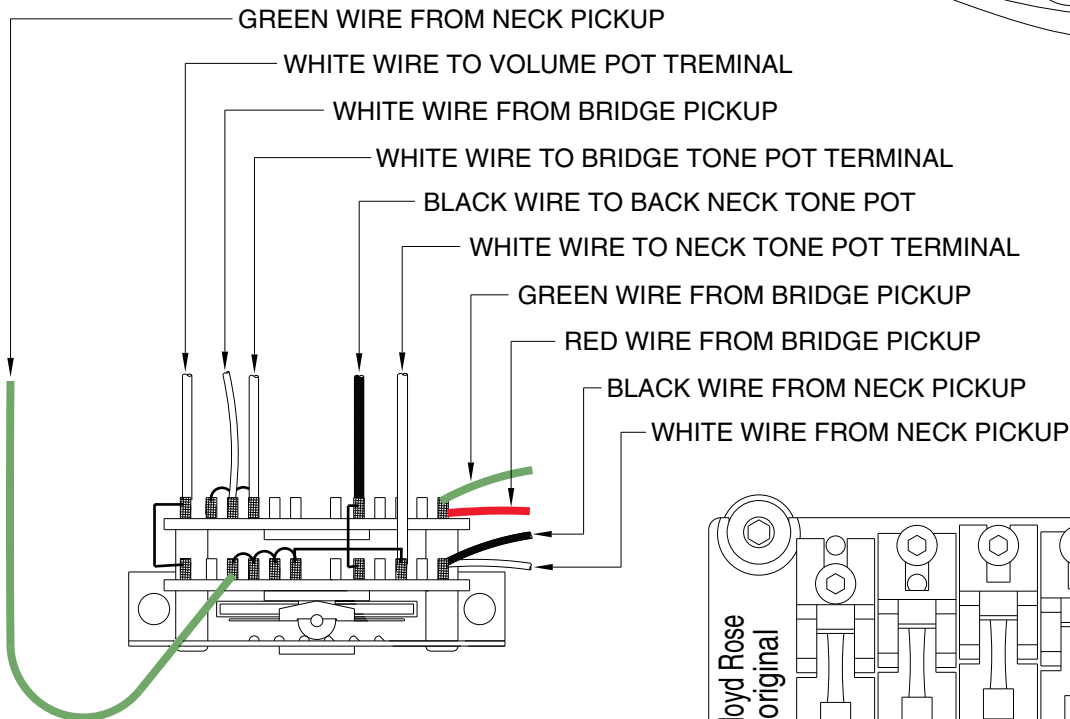

STRATOCASTER SPECIAL HH W/FR 1106700/6702

PICKGUARD ASSEMBLY

DETAIL 'A'
N.T.S.