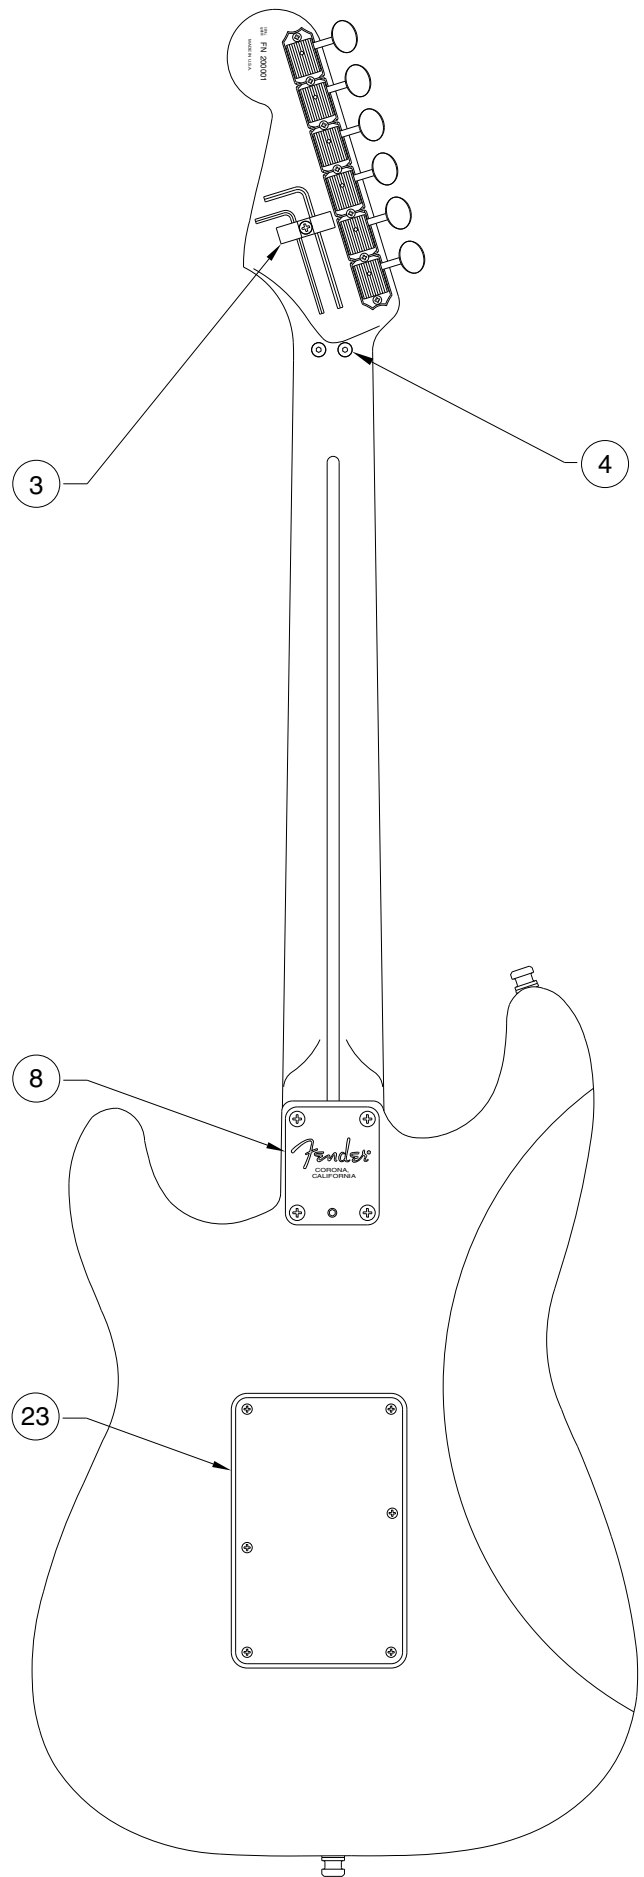

STRATOCASTER SPECIAL HH W/FR 1106700/6702