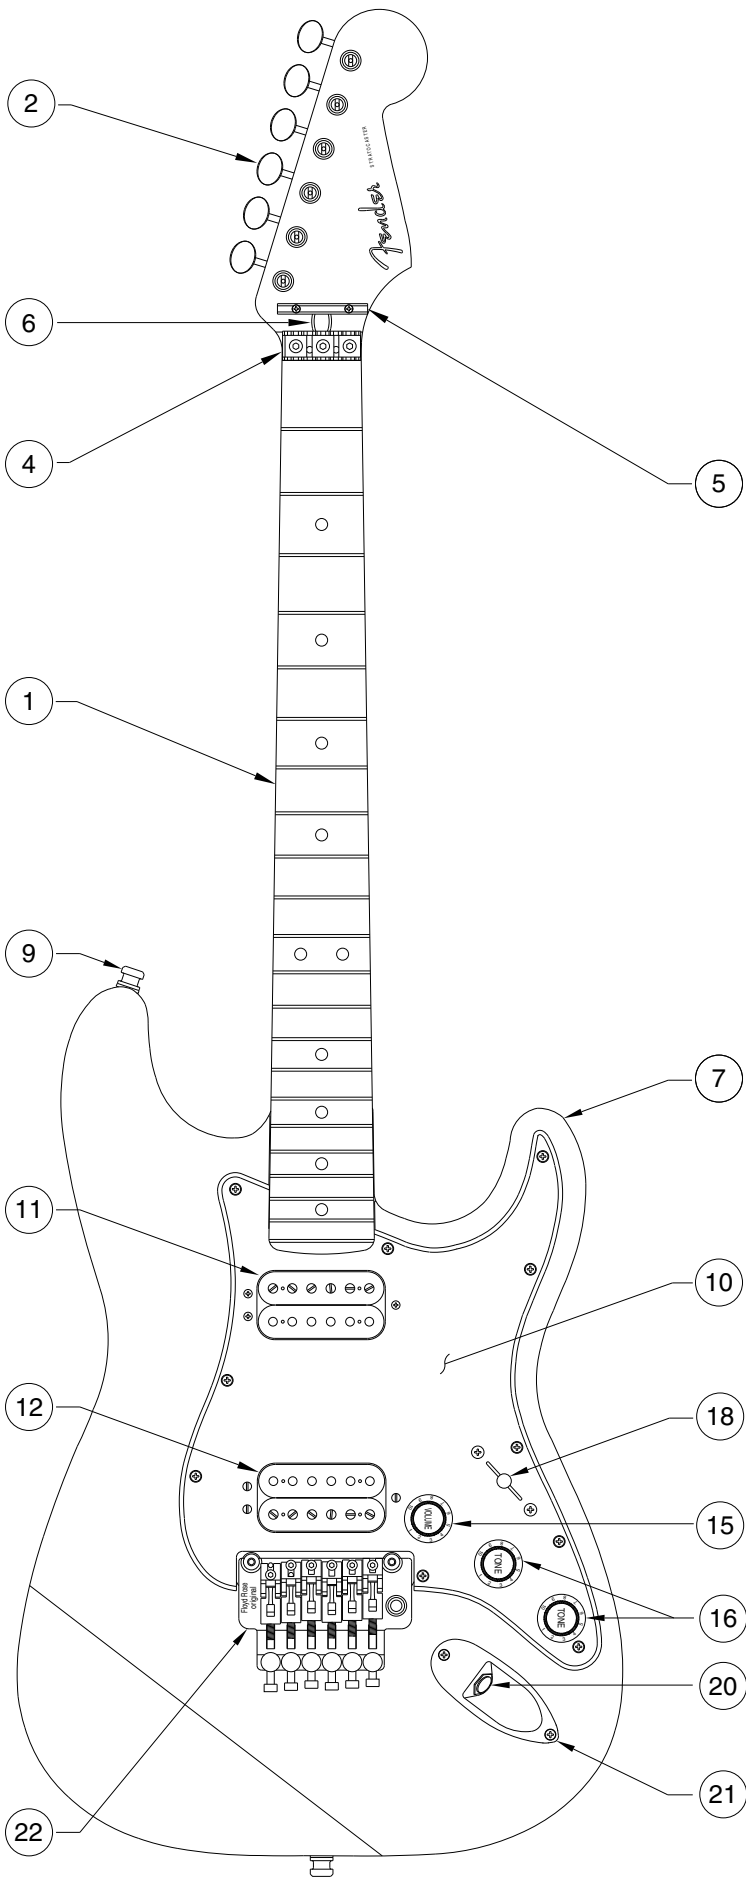

STRATOCASTER SPECIAL HH W/FR 1106700/6702