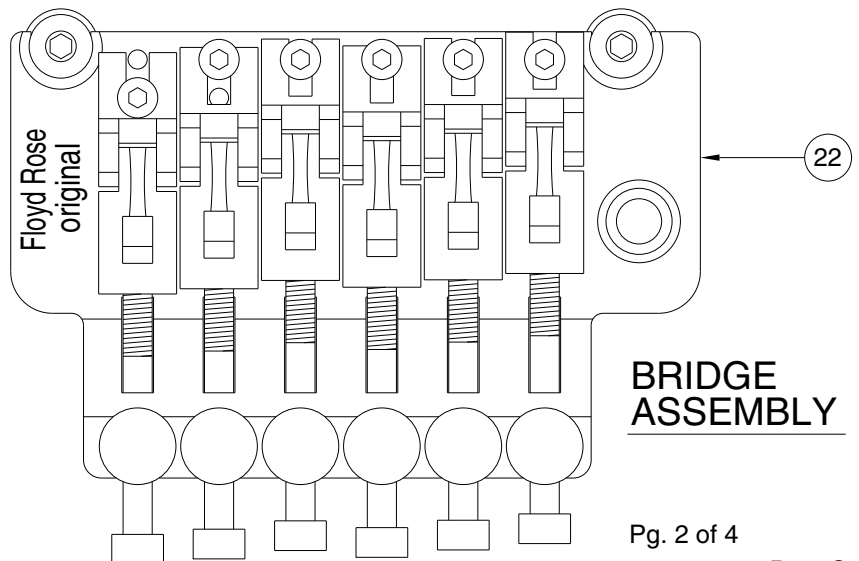

STRATOCASTER SPECIAL HH W/FR 1106700/6702

PICKGUARD ASSEMBLY