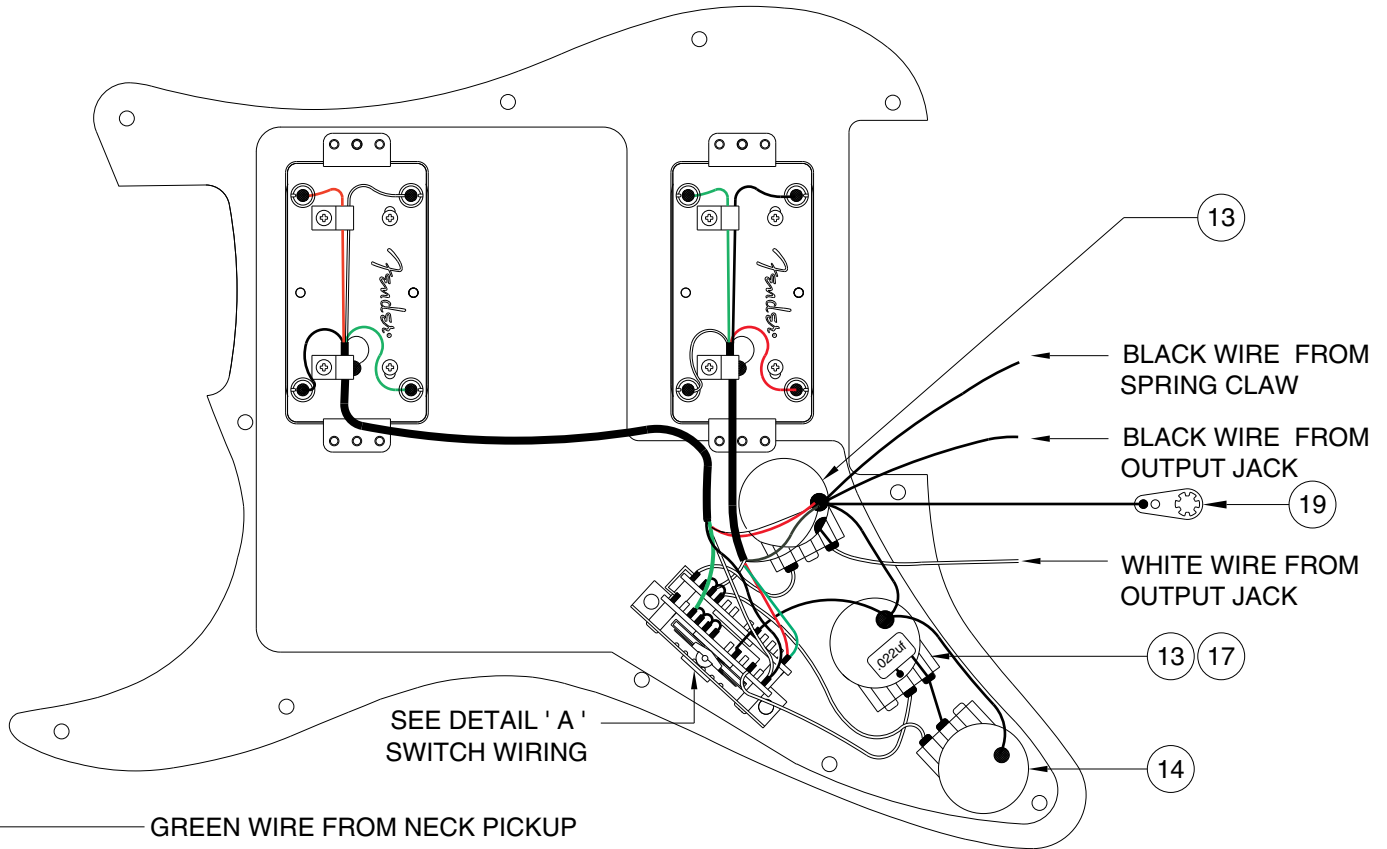

STRATOCASTER SPECIAL HH W/FR 1106700/6702

PICKGUARD ASSEMBLY

DETAIL 'A'
N.T.S.