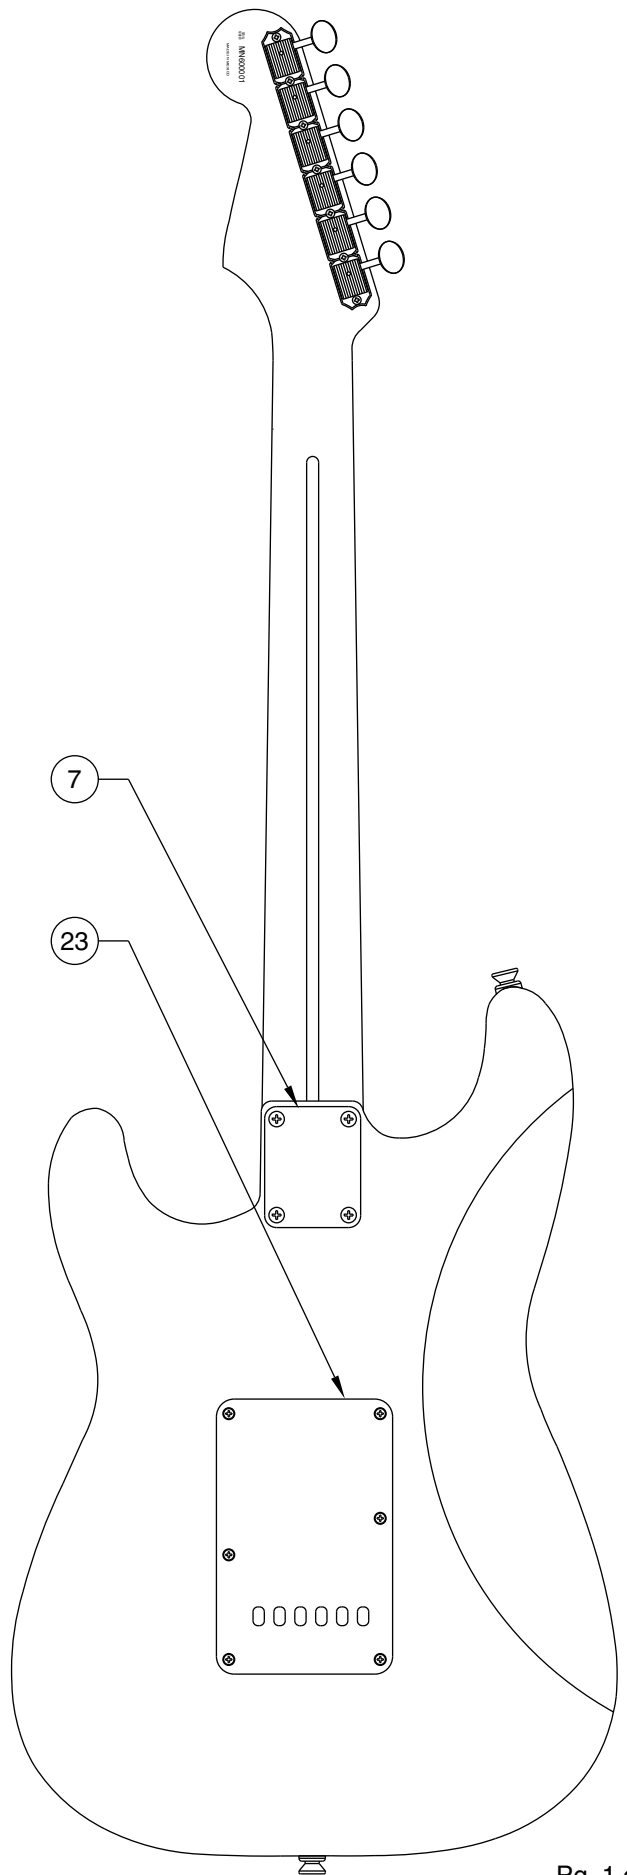

SUPER STRAT 0139400/9402

SUPER STRAT 0139400/9402

PICKGUARD ASSEMBLY

BRIDGE ASSEMBLY

SUPER STRAT 0139400/9402

REF.#	P/N	DESCRIPTION	REF.#	P/N	DESCRIPTION
1	0047305000	Neck, Strat Special, R/W		0018531000	Adjust. Wrench, Saddle Hght.
	0047306000	Neck, Strat Special, M/N	23	0050661000	Back Plate, Trem. Wht. Mex.
2	0053276000	Tuning Key, (1) Set		0018784000	Mounting Screw
	0053285000	Bushing, Key			
	0018823000	Mounting Screw			
3	0083675000	Bone Nut			
4	0018803000	String Retainer			
	0018823000	Mounting Screw			
5	0038454000	Truss Rod Adjustment Nut			
	0038467000	Truss Rod. Adjust. Wrench			
6	0053169xxx	Body, Superstrat, Solid Ash			
7	0053273000	Neck Mounting Plate			
	0018785000	Neck Mounting Screw			
8	0018916000	Strap Button			
	0018789000	Mounting Screw			
	0020491000	Felt Washer, White			
	0019056000	Felt Washer, Black			
9	0053165000	Pickguard, Superstrat			
	0018784000	Mounting Screw			
10	0053162000	Pickup, Superstrat, Neck			
	0049728000	Mounting Screw			
	0036481000	Tubing, Std.			
11	0053163000	Pickup, Superstrat, Middle			
	0049728000	Mounting Screw			
	0036481000	Tubing, Std.			
12	0053164000	Pickup, Superstrat, Bridge			
	0049728000	Mounting Screw			
	0036481000	Tubing, Std.			
13	0013446000	Control, Volume/Tone (3)			
	0016352000	Mounting Nut			
	0022384000	Washer, Lock Intl.			
14	0054190000	Knob, Tone, Std. Strat., White (2)			
15	0054191000	Knob, Volume, Std. Strat., White			
16	0053291000	Switch, Lever 5-Position			
	0019554000	Knob, Pickup Sel. Switch White			
	0018790000	Mounting Screw			
17	0020803000	Switch, DPDT Push-Push			
	0038462000	Block, Switch Mtg.			
	0022602000	Button-Knob, Push Switch Parch.			
	0021404000	Mounting Screw			
18	0012869000	Lug, Solder Brass			
	0015116000	Mounting Screw			
19	0024832000	Capacitor, .022uf (2)			
20	0047329000	Jack Phone 1/4" Output			
	0018824000	Mounting Hex Nut			
	0016436000	Washer, Lock Intl.			
21	0053274000	Ferrule, Jack			
	0018784000	Mounting Nut			
22	0053275000	Bridge Assy, Vint. Strat			
	0018787000	Mounting Screw			
	0053286000	Arm, Tremolo			
	0050920000	Knob, Tremolo Arm White			
	0031643000	Spring, Tremolo			
	0050918000	Claw, Tremolo			
	0015636000	Mounting Screw			