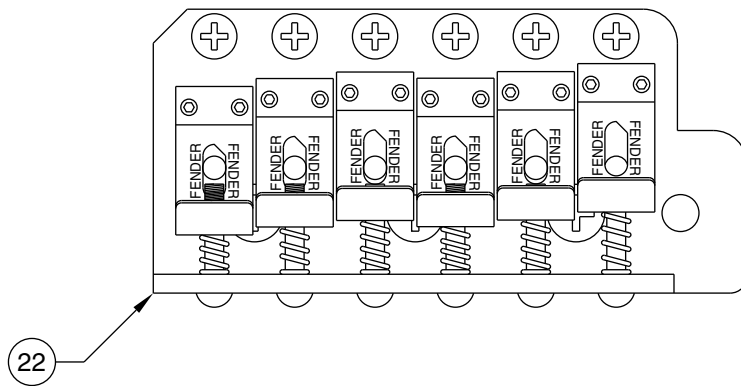

BRIDGE ASSEMBLY