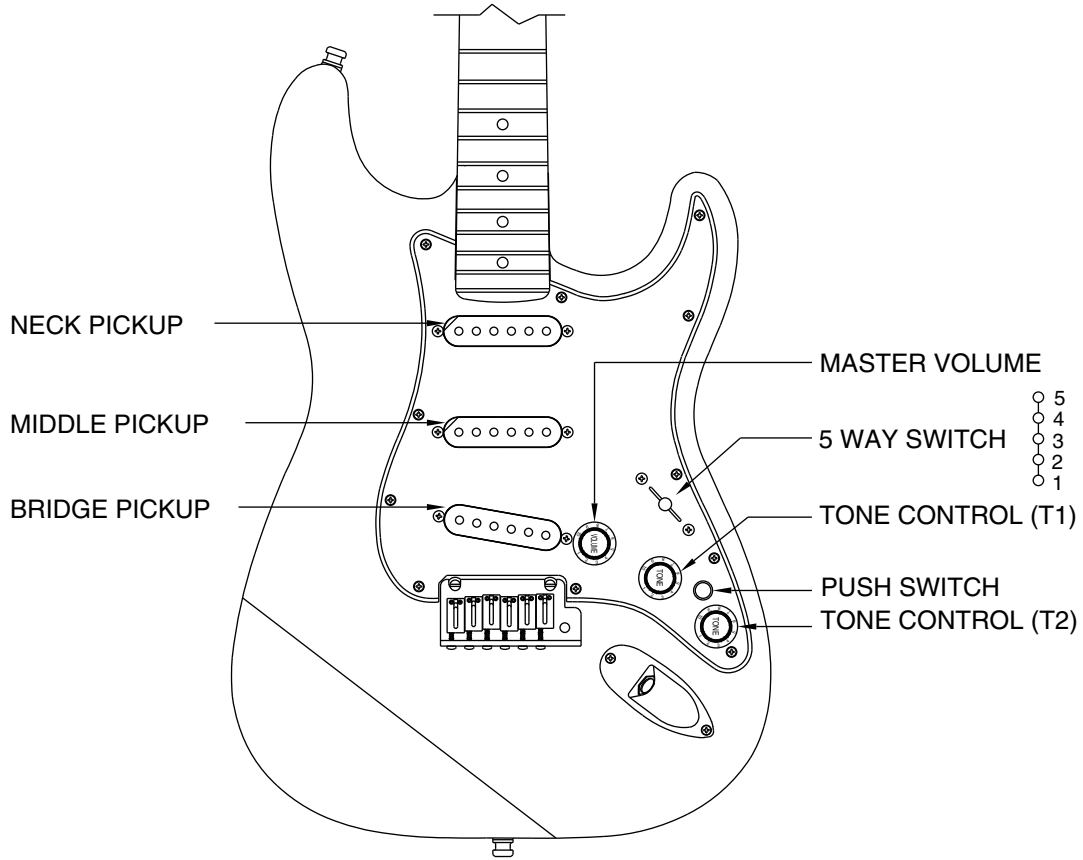

Body Part Number	
0053169532	Brown Sunburst
0053169506	Black
0053169538	Crimson Transparent
0053169567	Honey Blonde

SUPER STRAT 0139400/9402

SWITCH & FUNCTION CONTROL

	PICKUP IS ON
	PICKUP IS OFF

5 WAY SWITCH POSITION

PUSH SWITCH UP					PUSH SWITCH DOWN					
										← 5 WAY SWITCH POSITION
T 1	T1&T2	T 2	T 2	—	T 1	T1&T2	T 2	T 2	—	← TONE CONTROL
										← NECK PICKUP
										← MIDDLE PICKUP
										← BRIDGE PICKUP