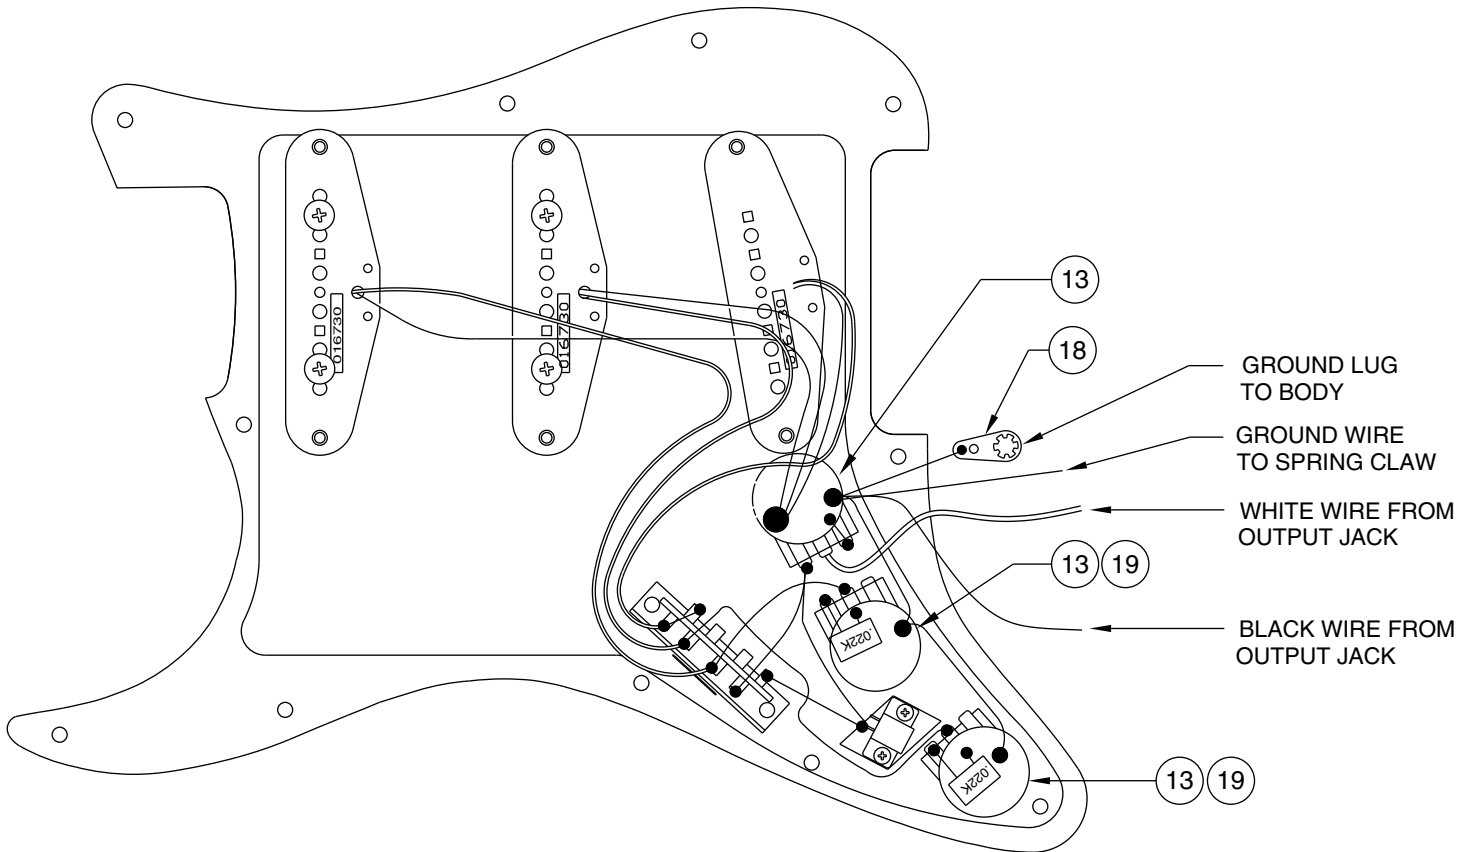

SUPER STRAT 0139400/9402

PICKGUARD ASSEMBLY