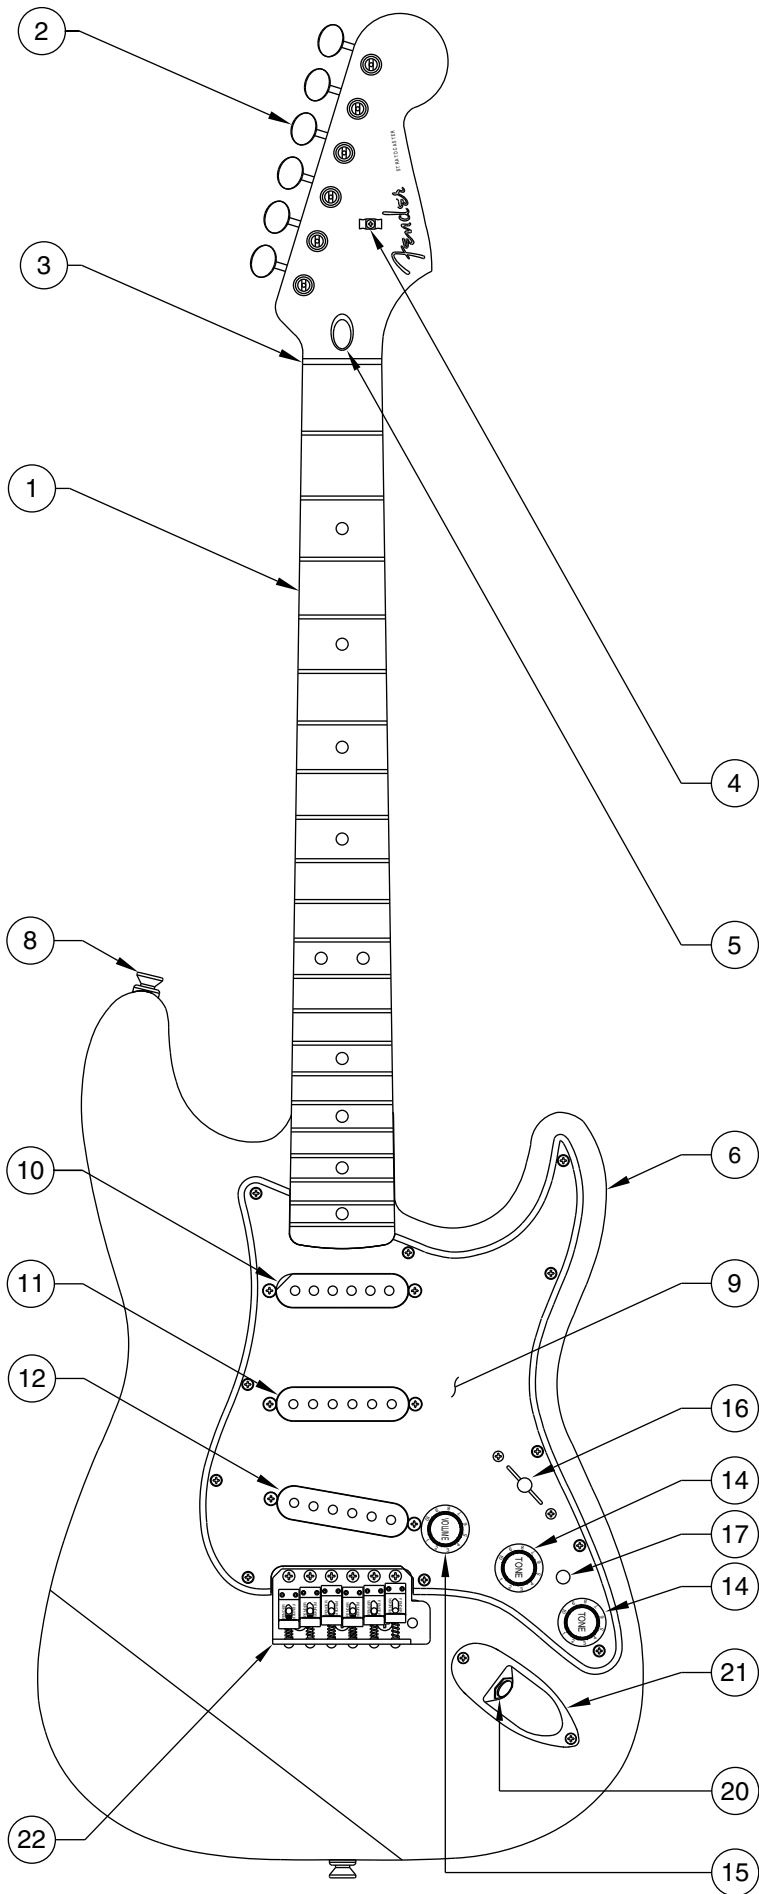

SUPER STRAT 0139400/9402